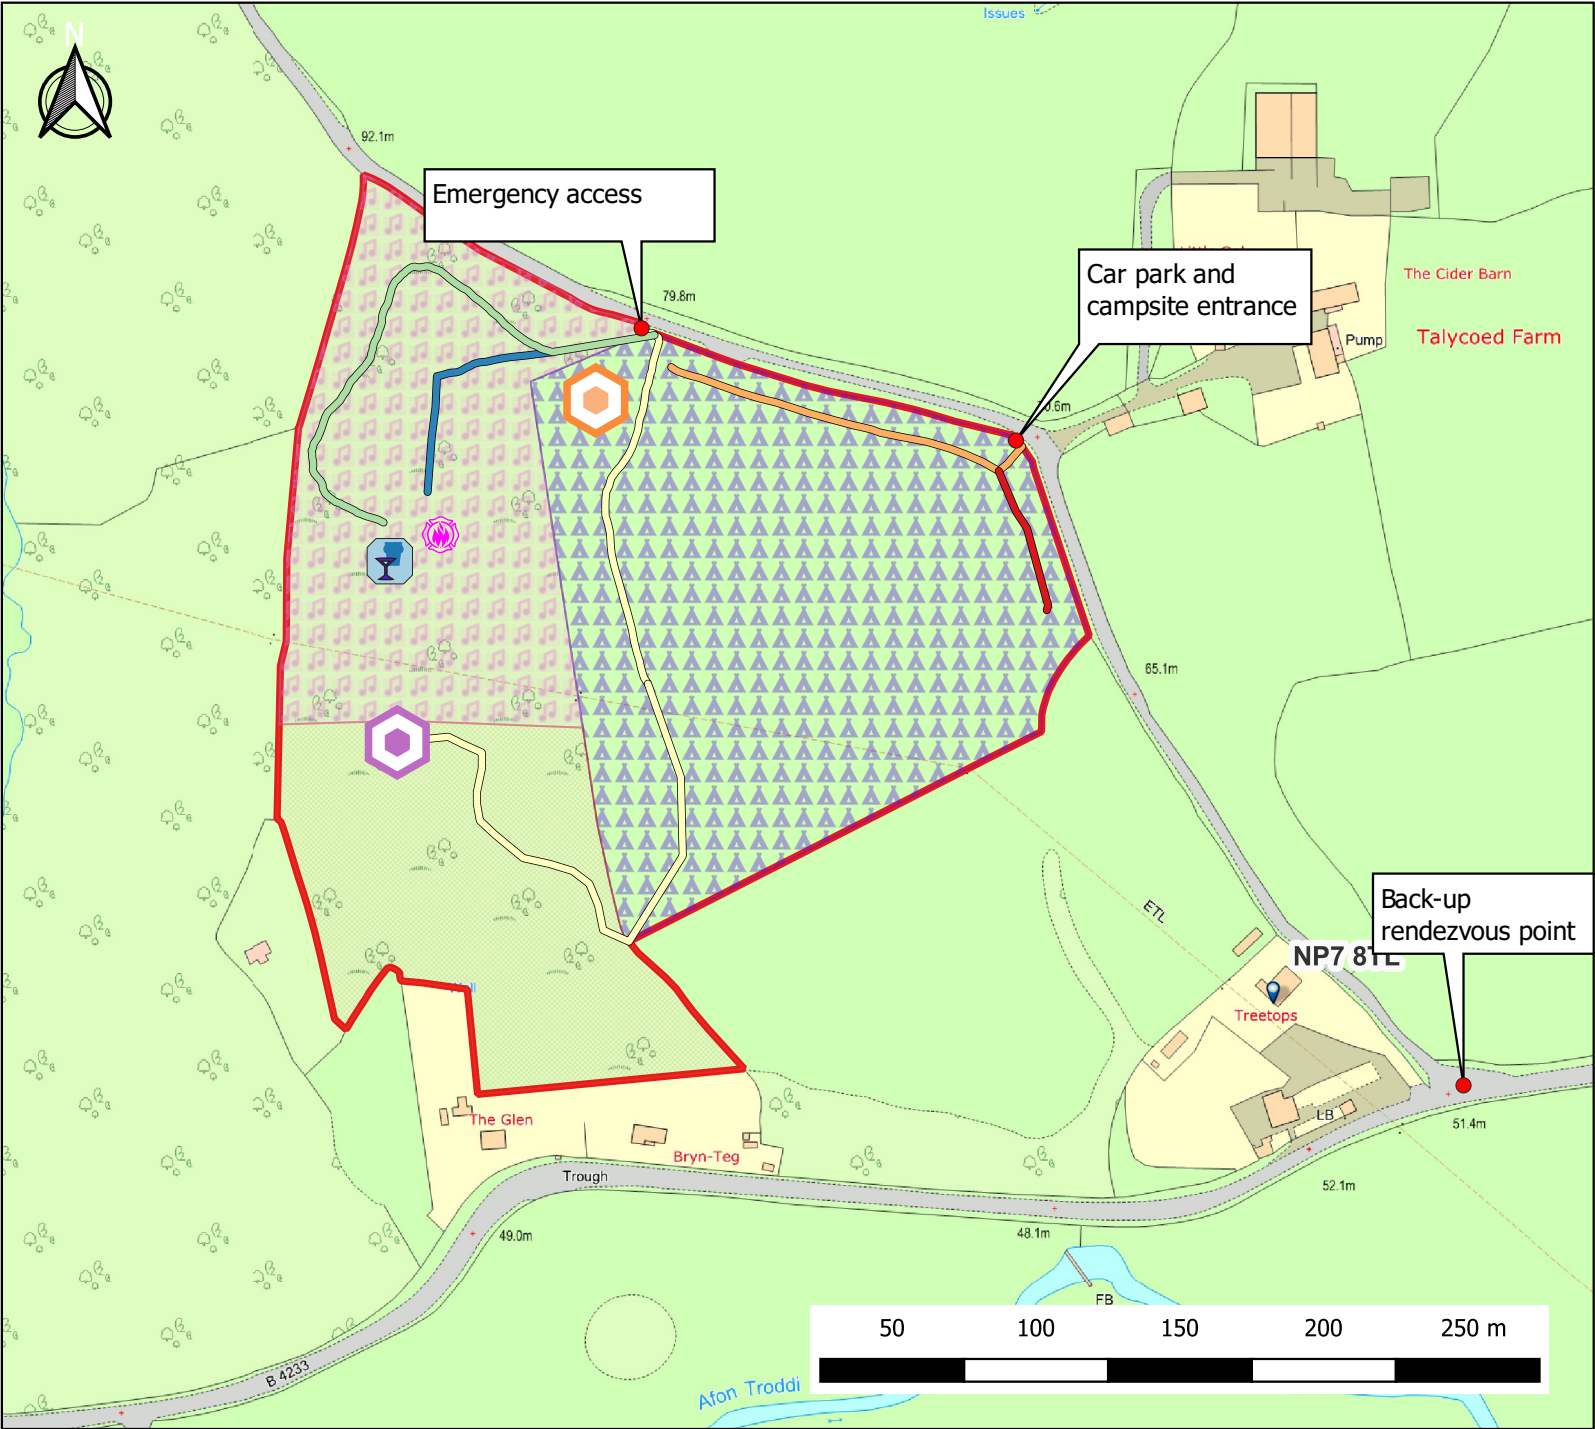

Secret Valley Fest

Site map

Key

-  Stage
-  Fire pit
-  Bar
-  Barn
-  Pedestrians
-  Vendors
-  Artists
-  Campervans
-  Cars
-  Backstage
-  Festival area
-  Camping
-  Site boundary