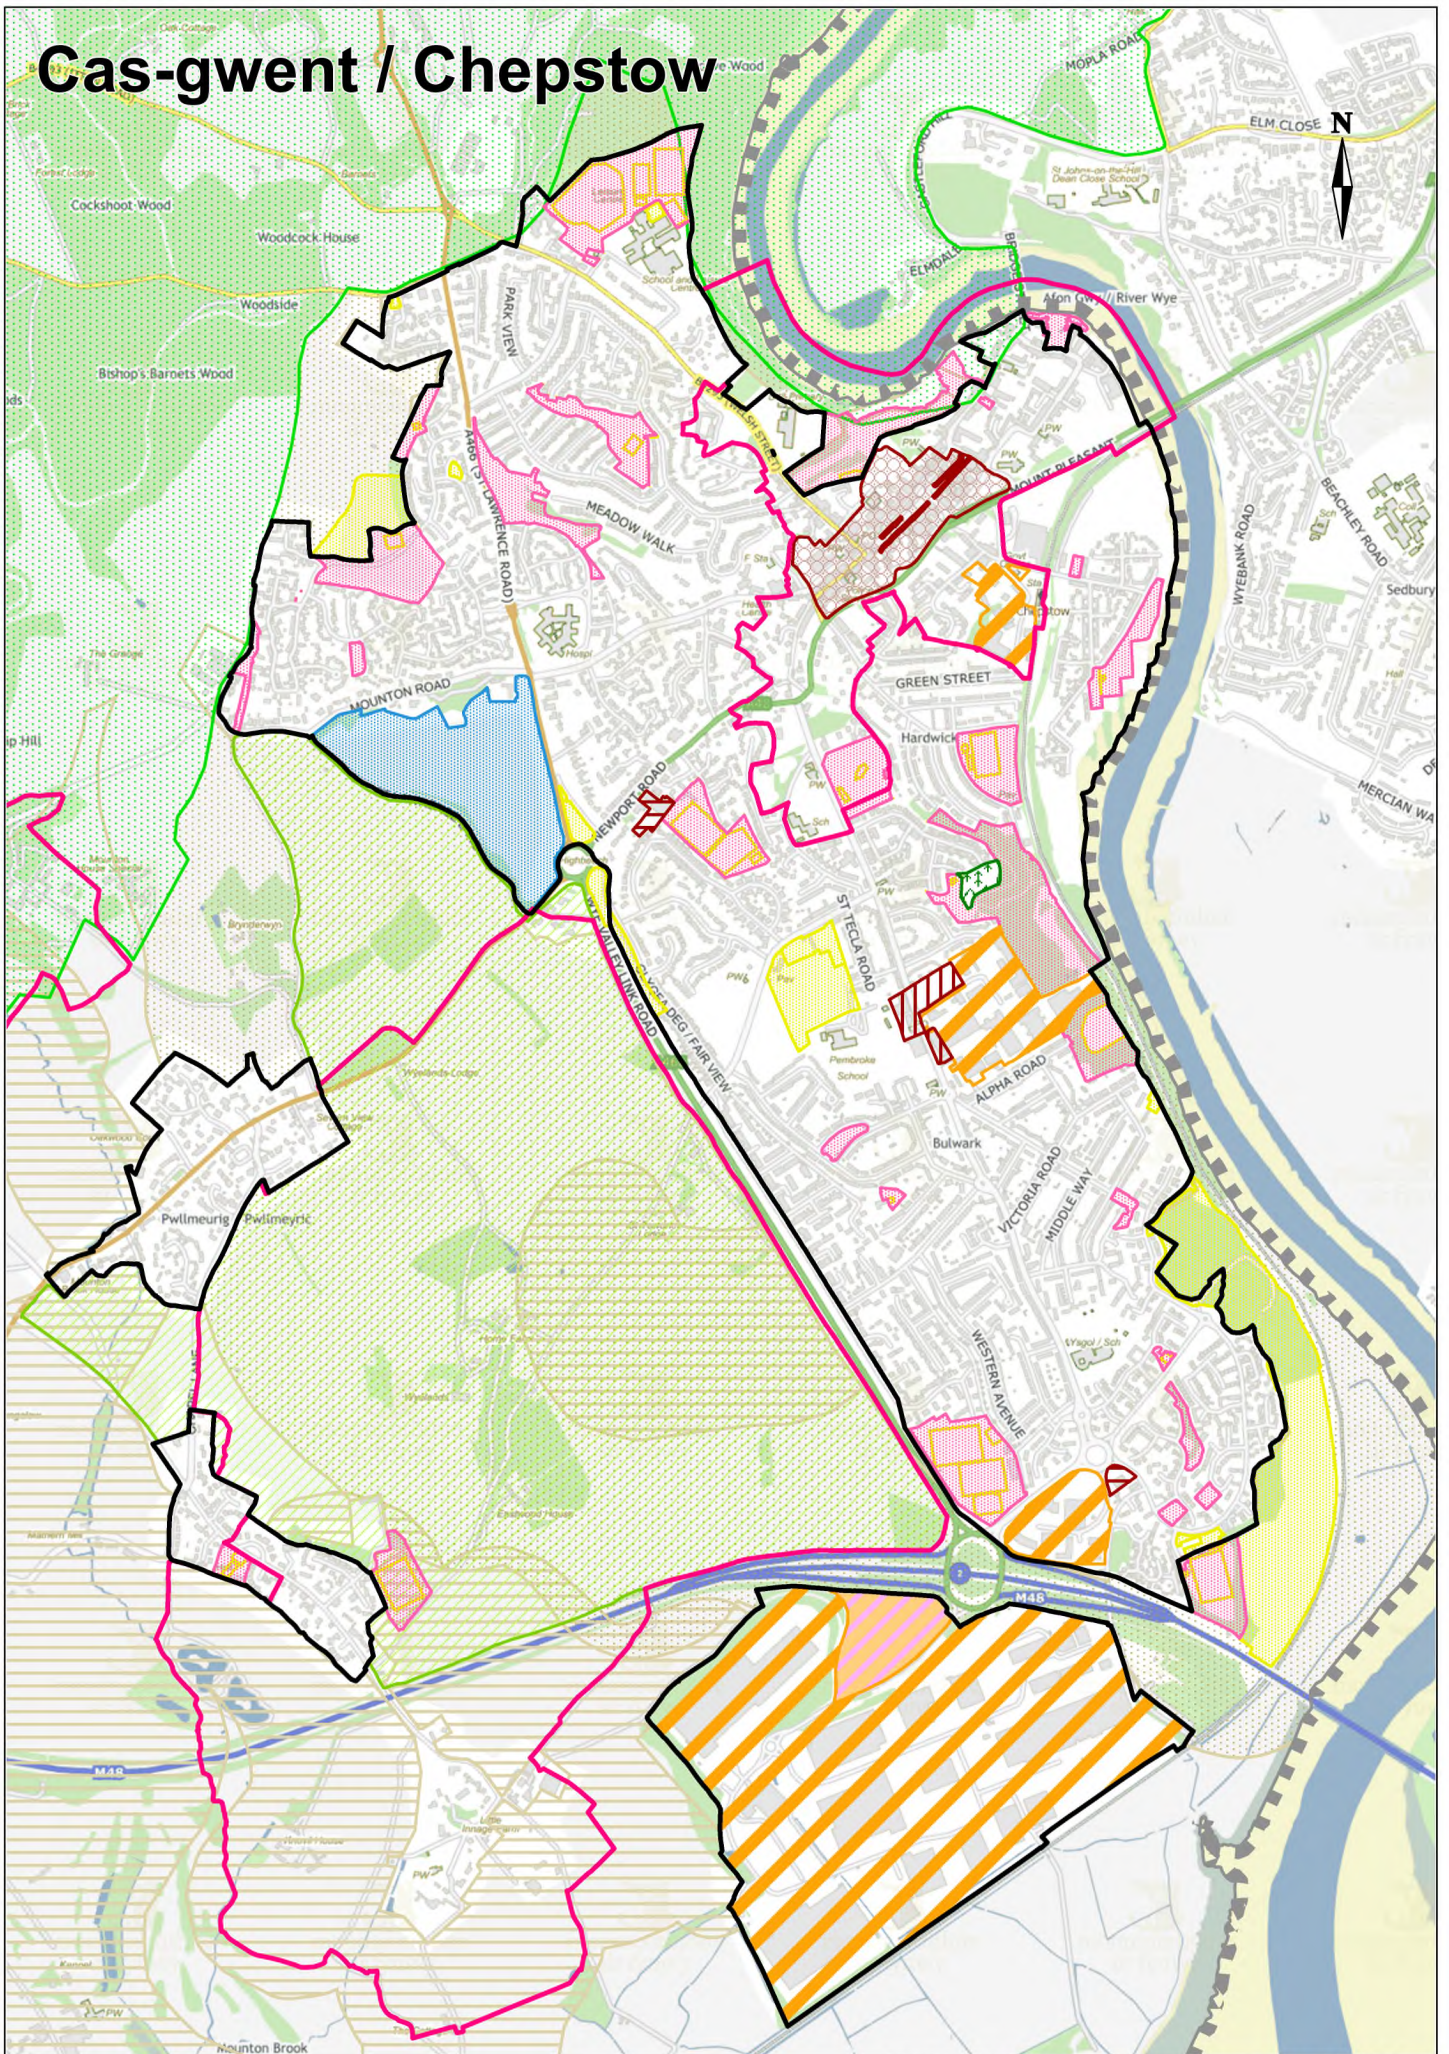

Monmouthshire Replacement Local Development Plan

2018-2033

Proposals Plan Inset Maps

October 2024

monmouthshire
sir fynwy

Key

Development: General

-  Monmouthshire County Boundary
-  Settlement Boundaries

Retail & Commercial Centres

-  Central Shopping and Commercial Areas RC1
-  Primary Shop Frontages RC2
-  Local Centres RC3
-  Neighbourhood Centres RC3

Employment & Economy

-  Protected Employment Sites EA2
-  Identified Industrial and Business Sites EA1

Climate Change

-  Solar Sites CC2

Community Infrastructure

-  Areas of Amenity Importance C14
-  Open Space C13
-  Allotments C13

Y Fenni / Abergavenny Llan-ffwyst / Llanfoist

Cas-gwent / Chepstow

Trefynwy / Monmouth

Porthysgwein / Portskewett

Rogiet

Sudbrook

Penperlleni

Rhaglan / Raglan

Brynbuga / Usk

Devauden

Llanddingad / Dingestow