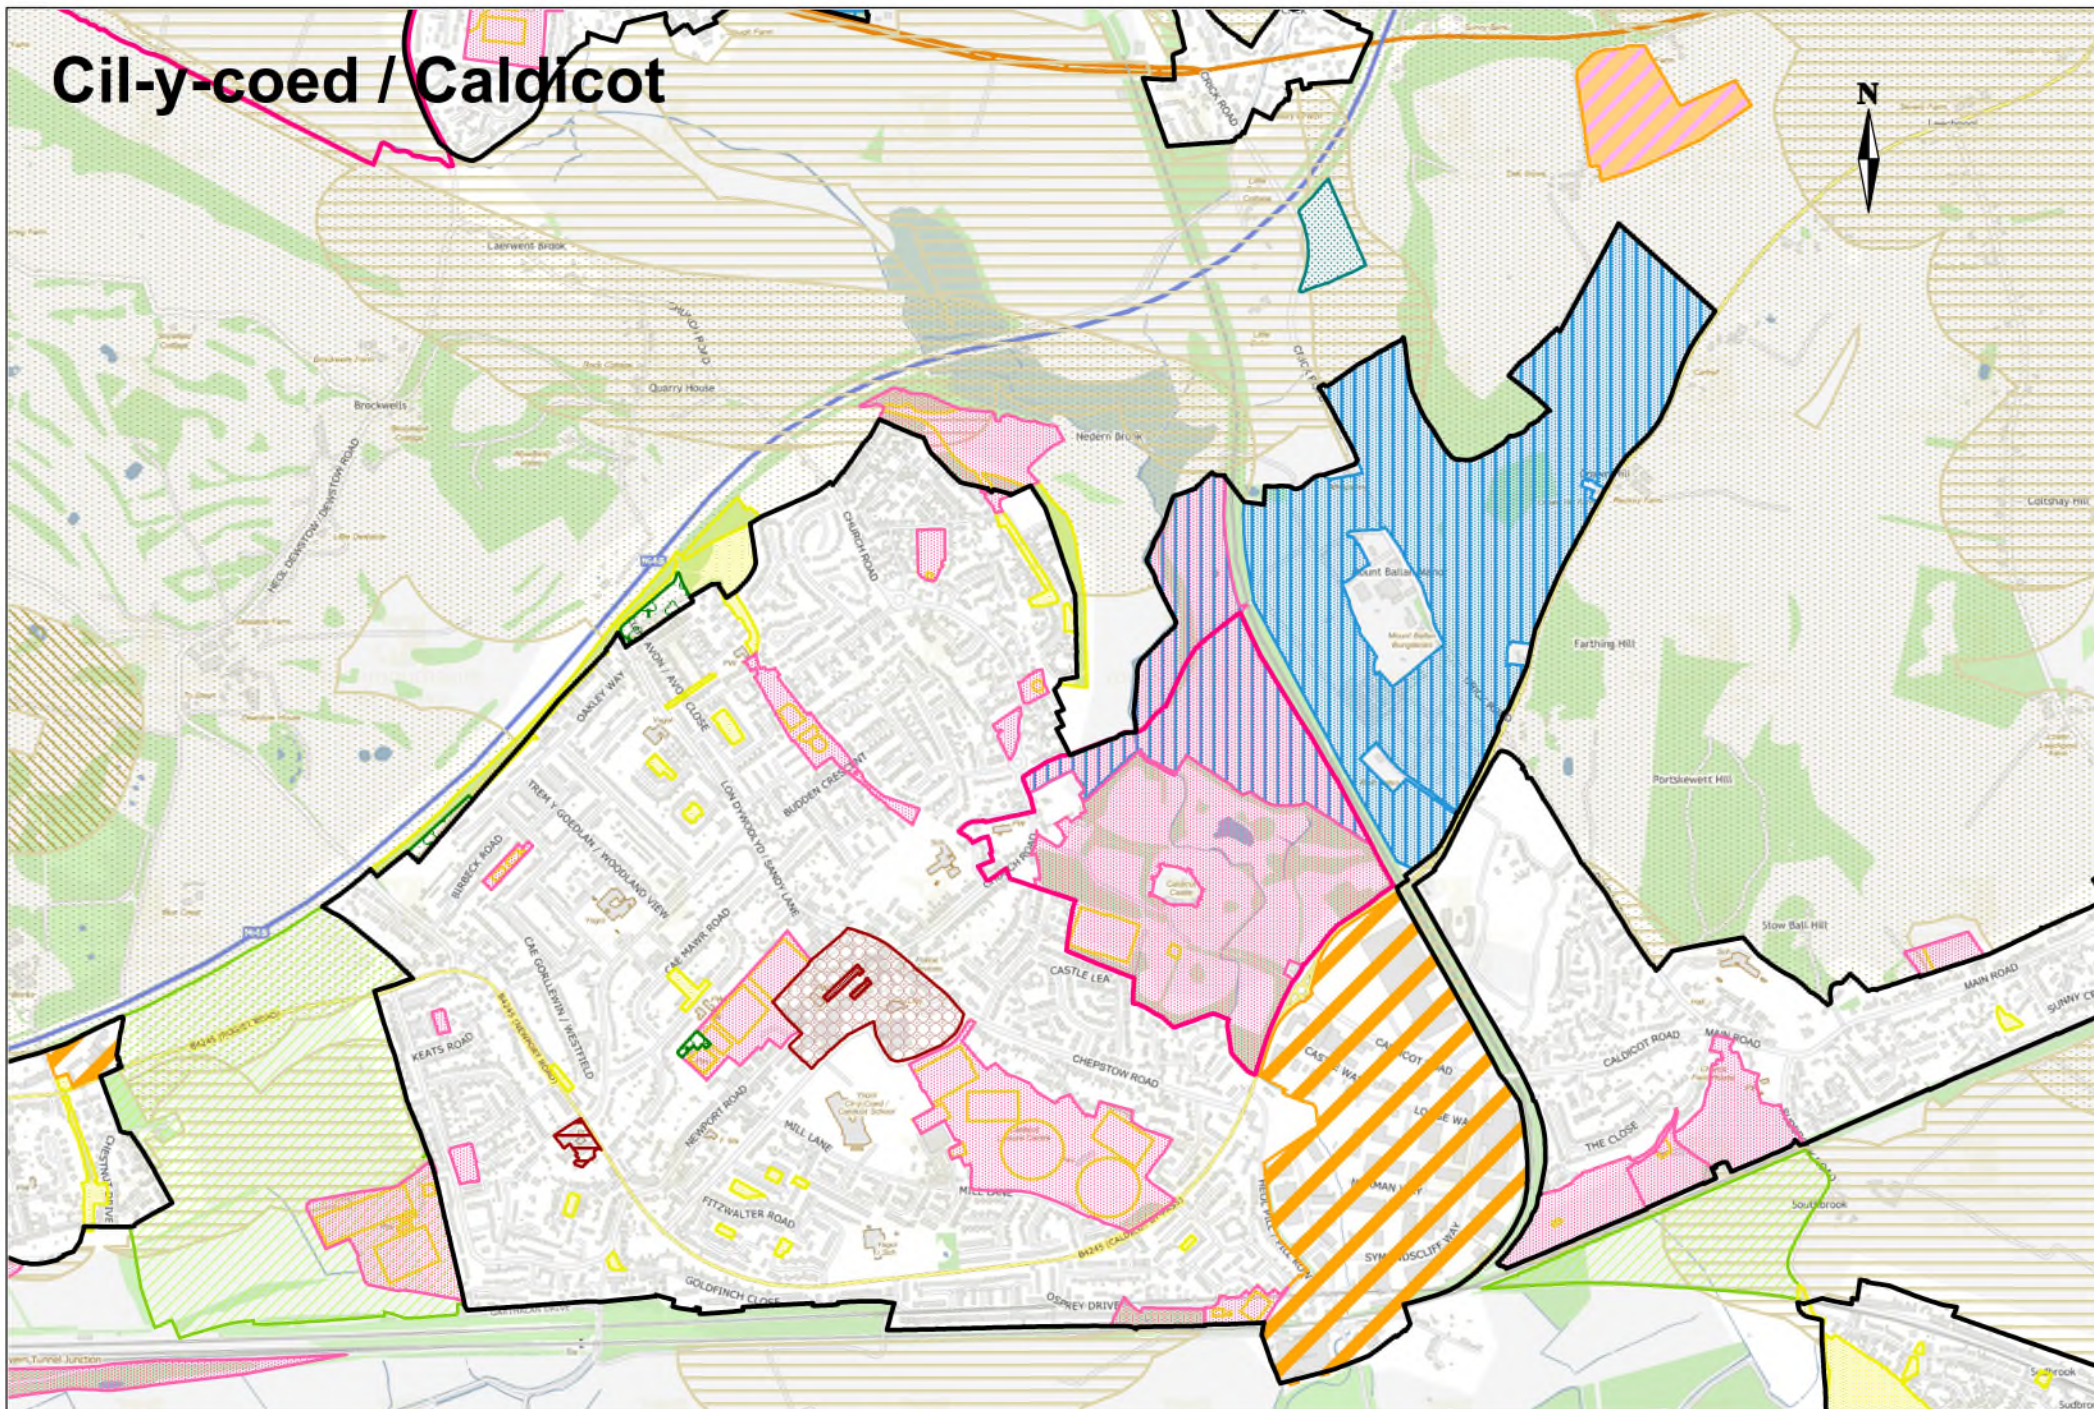

Cil-y-coed / Caldicot