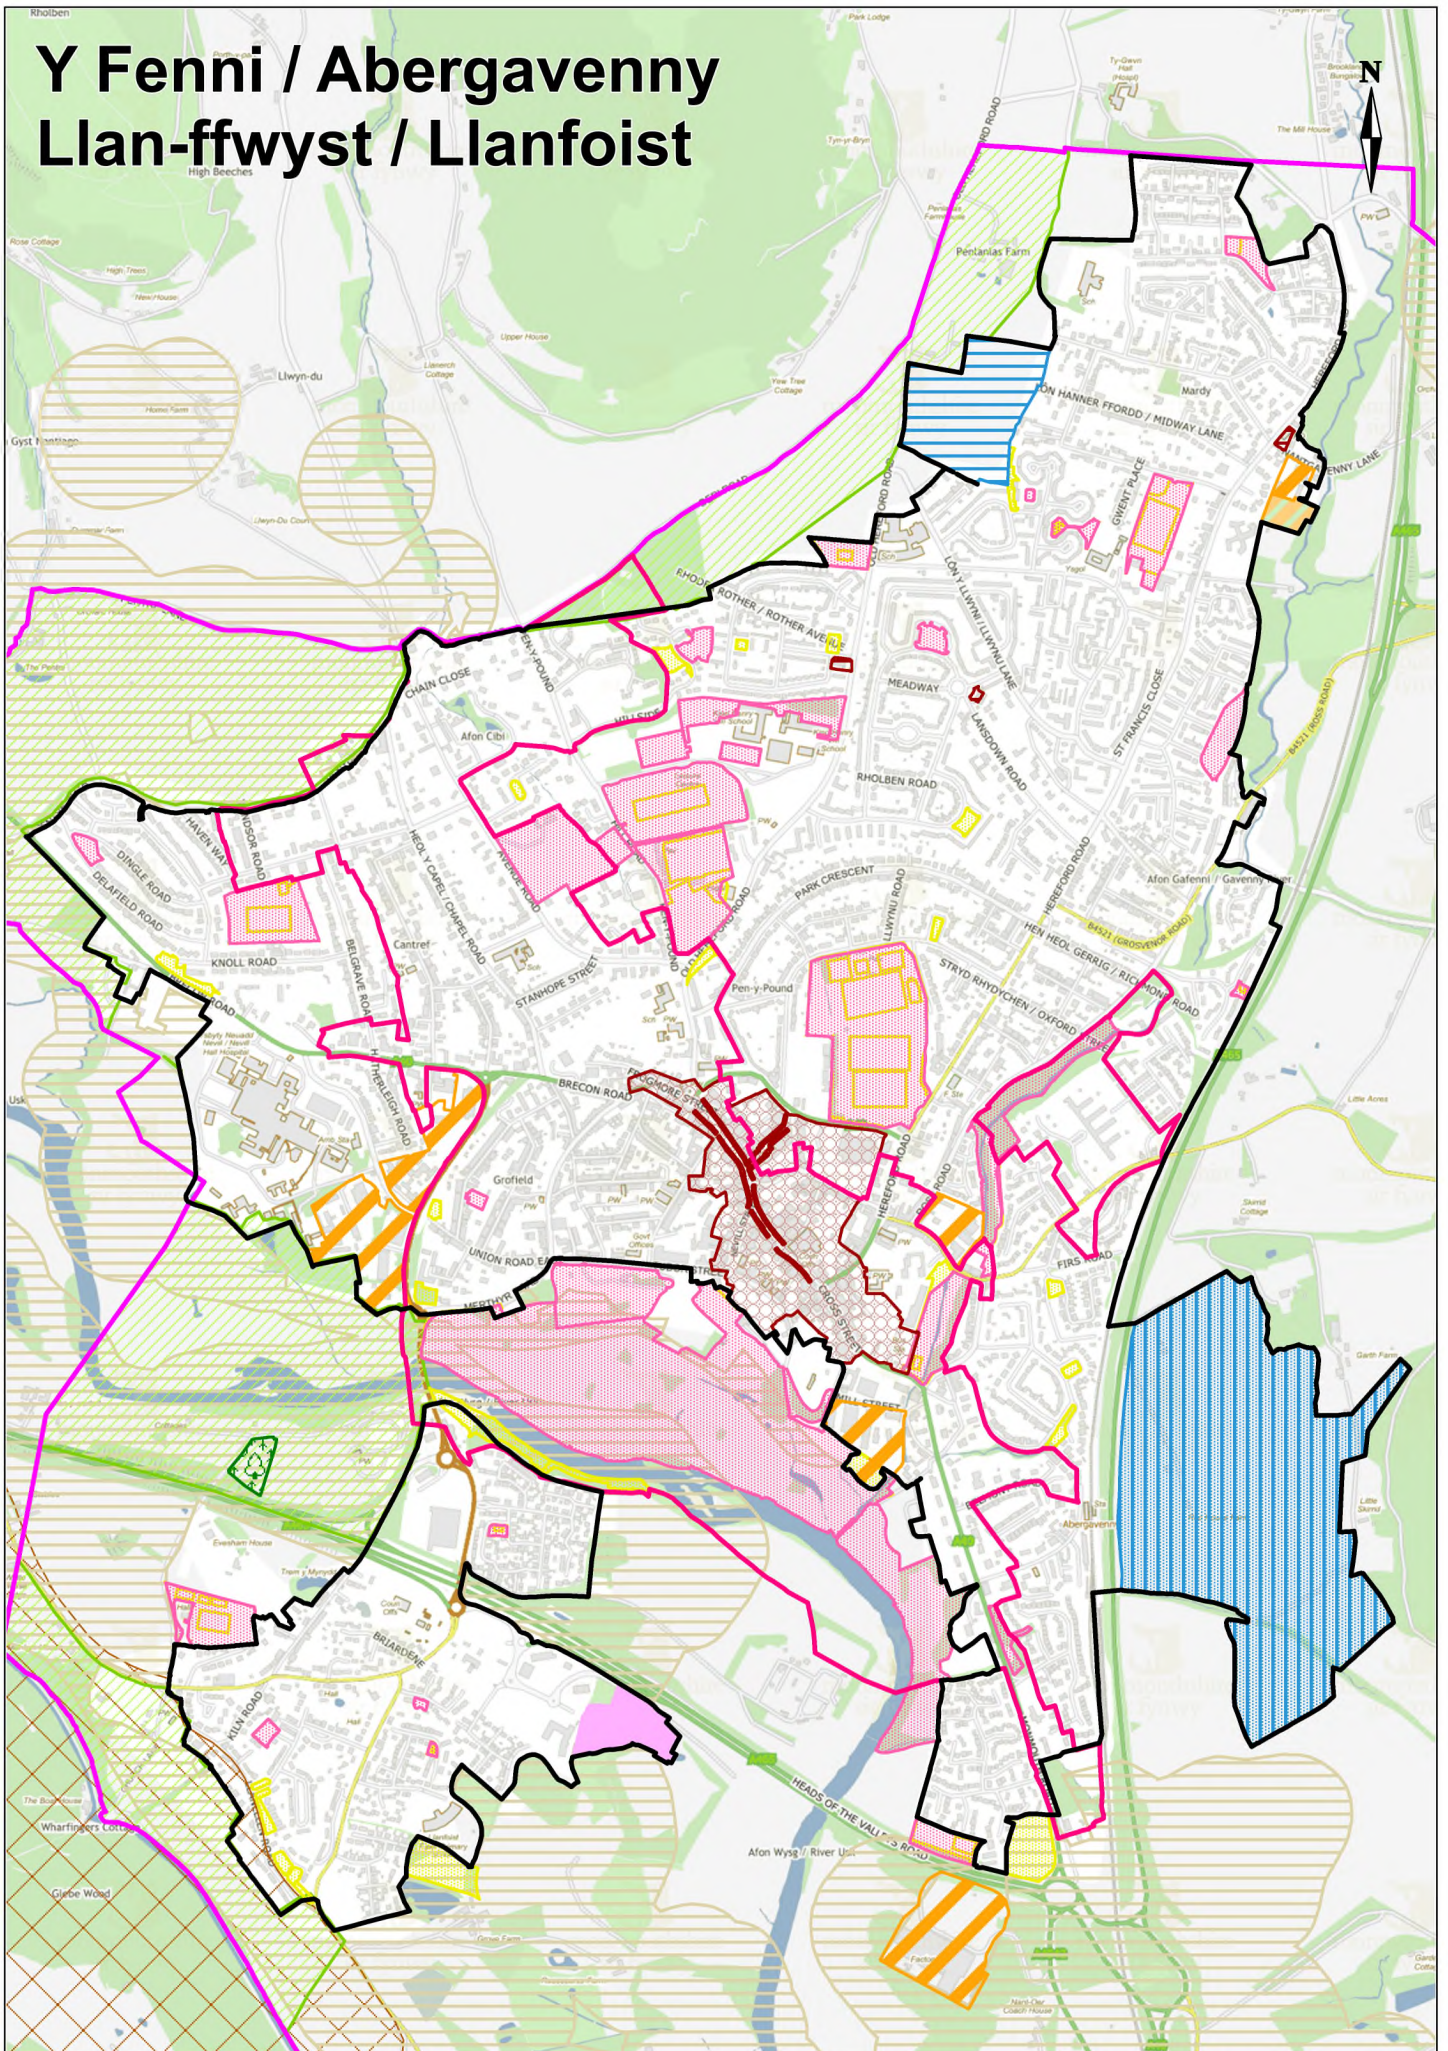

Y Fenni / Abergavenny Llan-ffwyst / Llanfoist