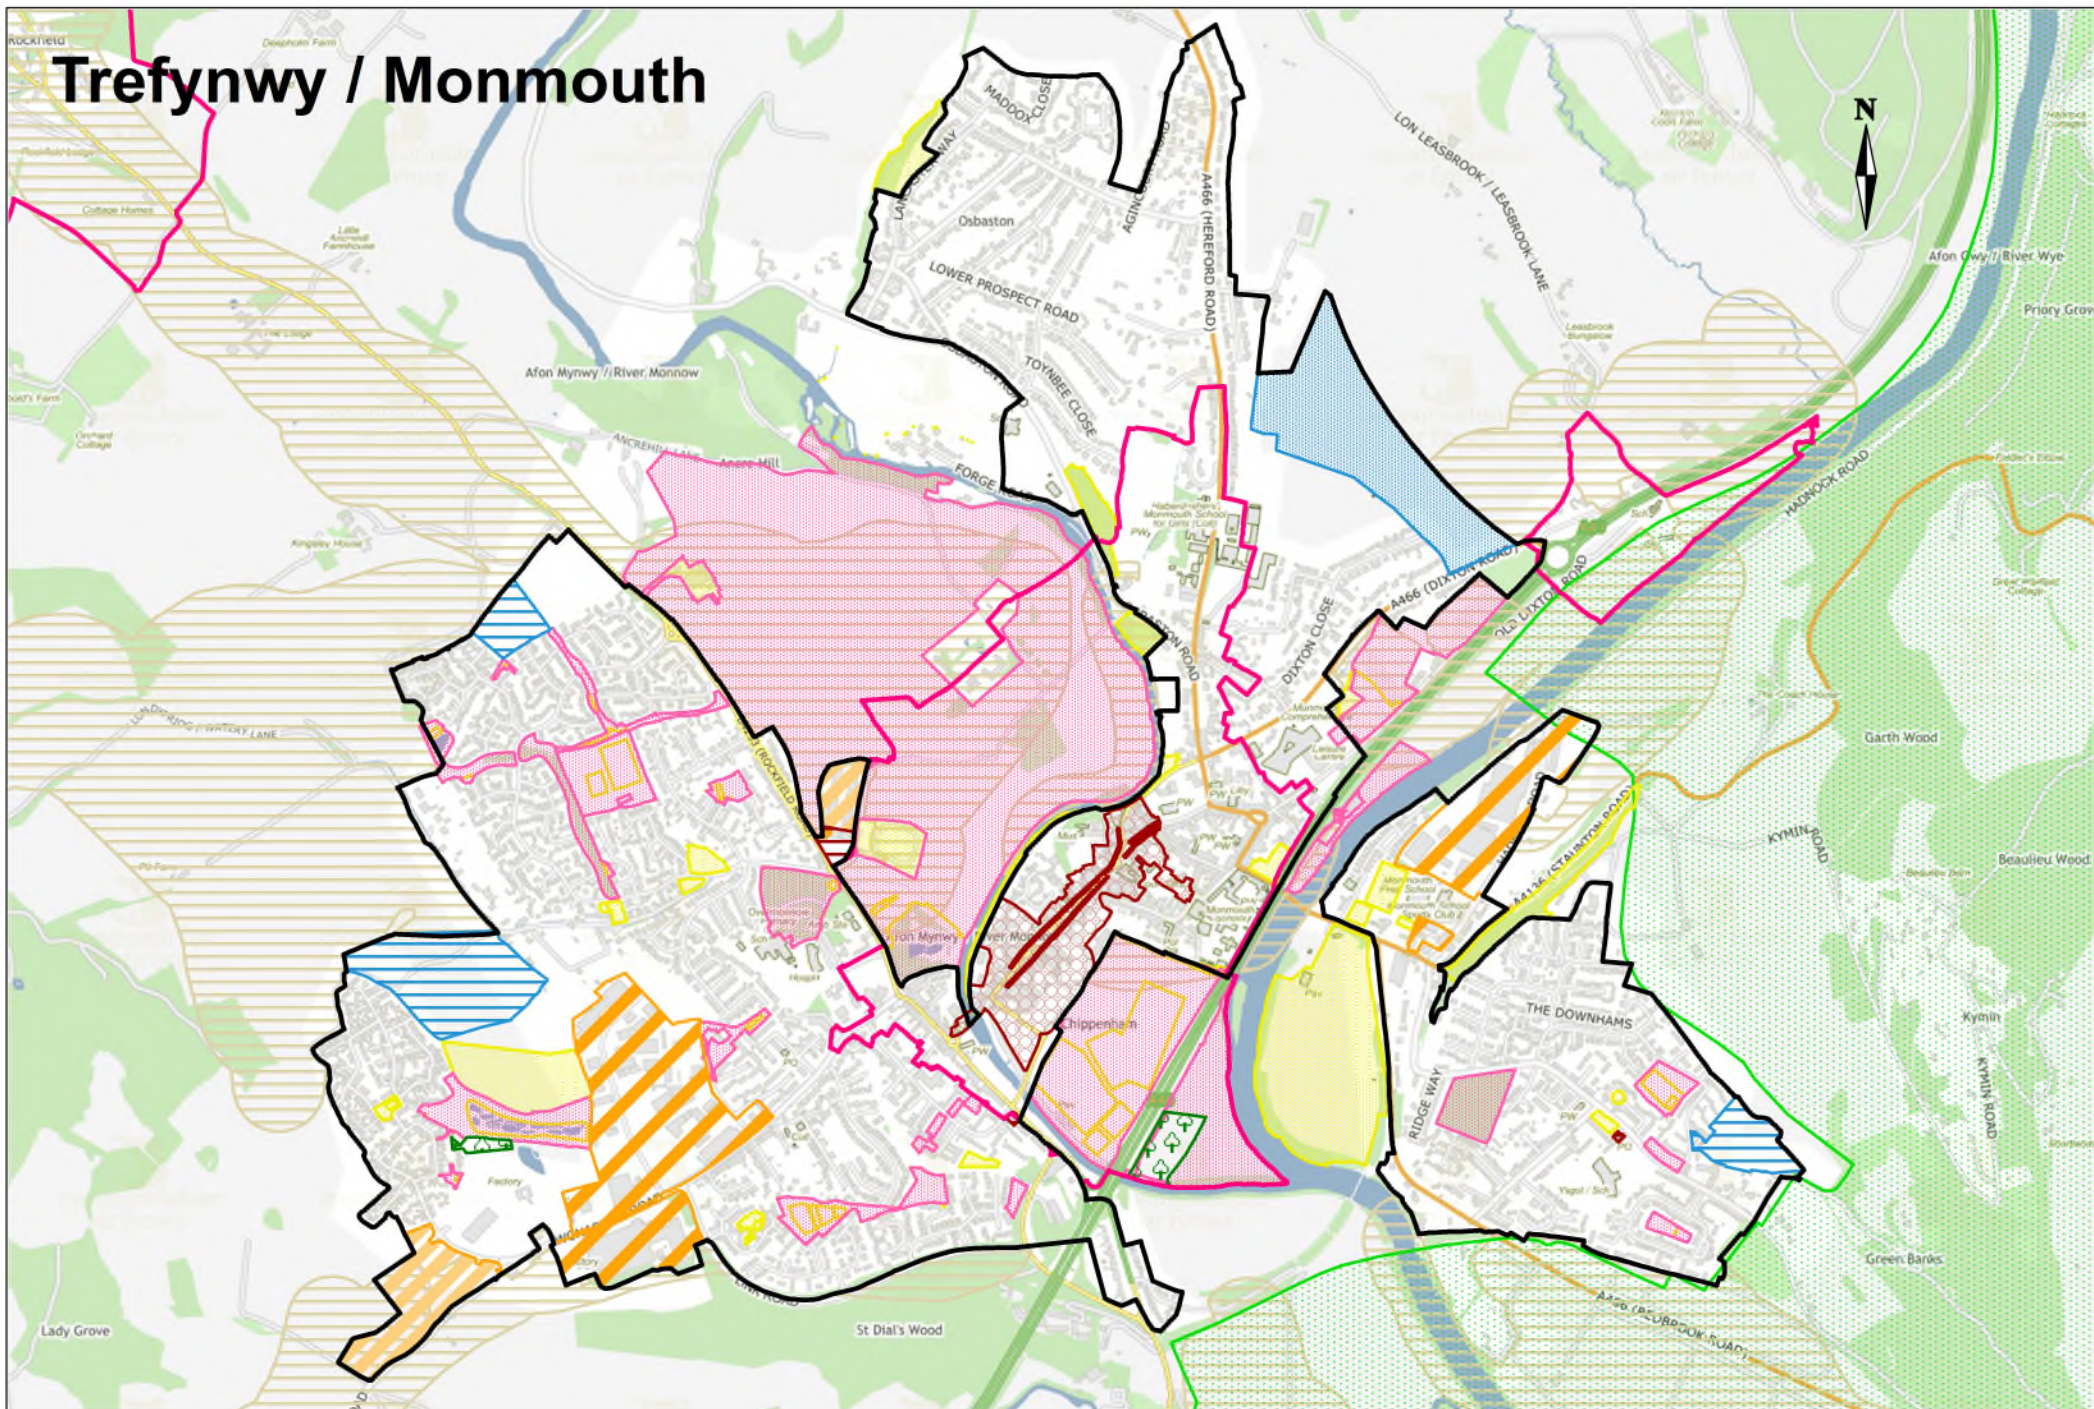

Retail & Commercial Centres

-  Central Shopping and Commercial Areas RC1
-  Primary Shop Frontages RC2
-  Local Centres RC3
-  Neighbourhood Centres RC3

Employment & Economy

-  Protected Employment Sites EA2
-  Identified Industrial and Business Sites EA1

Climate Change

-  Solar Sites CC2

Community Infrastructure

-  Areas of Amenity Importance C14
-  Open Space C13
-  Allotments C13

Y Fenni / Abergavenny Llan-ffwyst / Llanfoist

Cas-gwent / Chepstow

Trefynwy / Monmouth

Porthysgwein / Portskewett

Rogiet

Sudbrook

Penperlleni

Rhaglan / Raglan

Brynbuga / Usk

Devauden

Llanddingad / Dingestow

Drenewydd Gellifarch / Mynyddbach Shirenewton / Mynyddbach

Llanarfan / St Arvans

Tyndyrn / Tintern

Tryleg / Trellech

Werngifford / Pandy