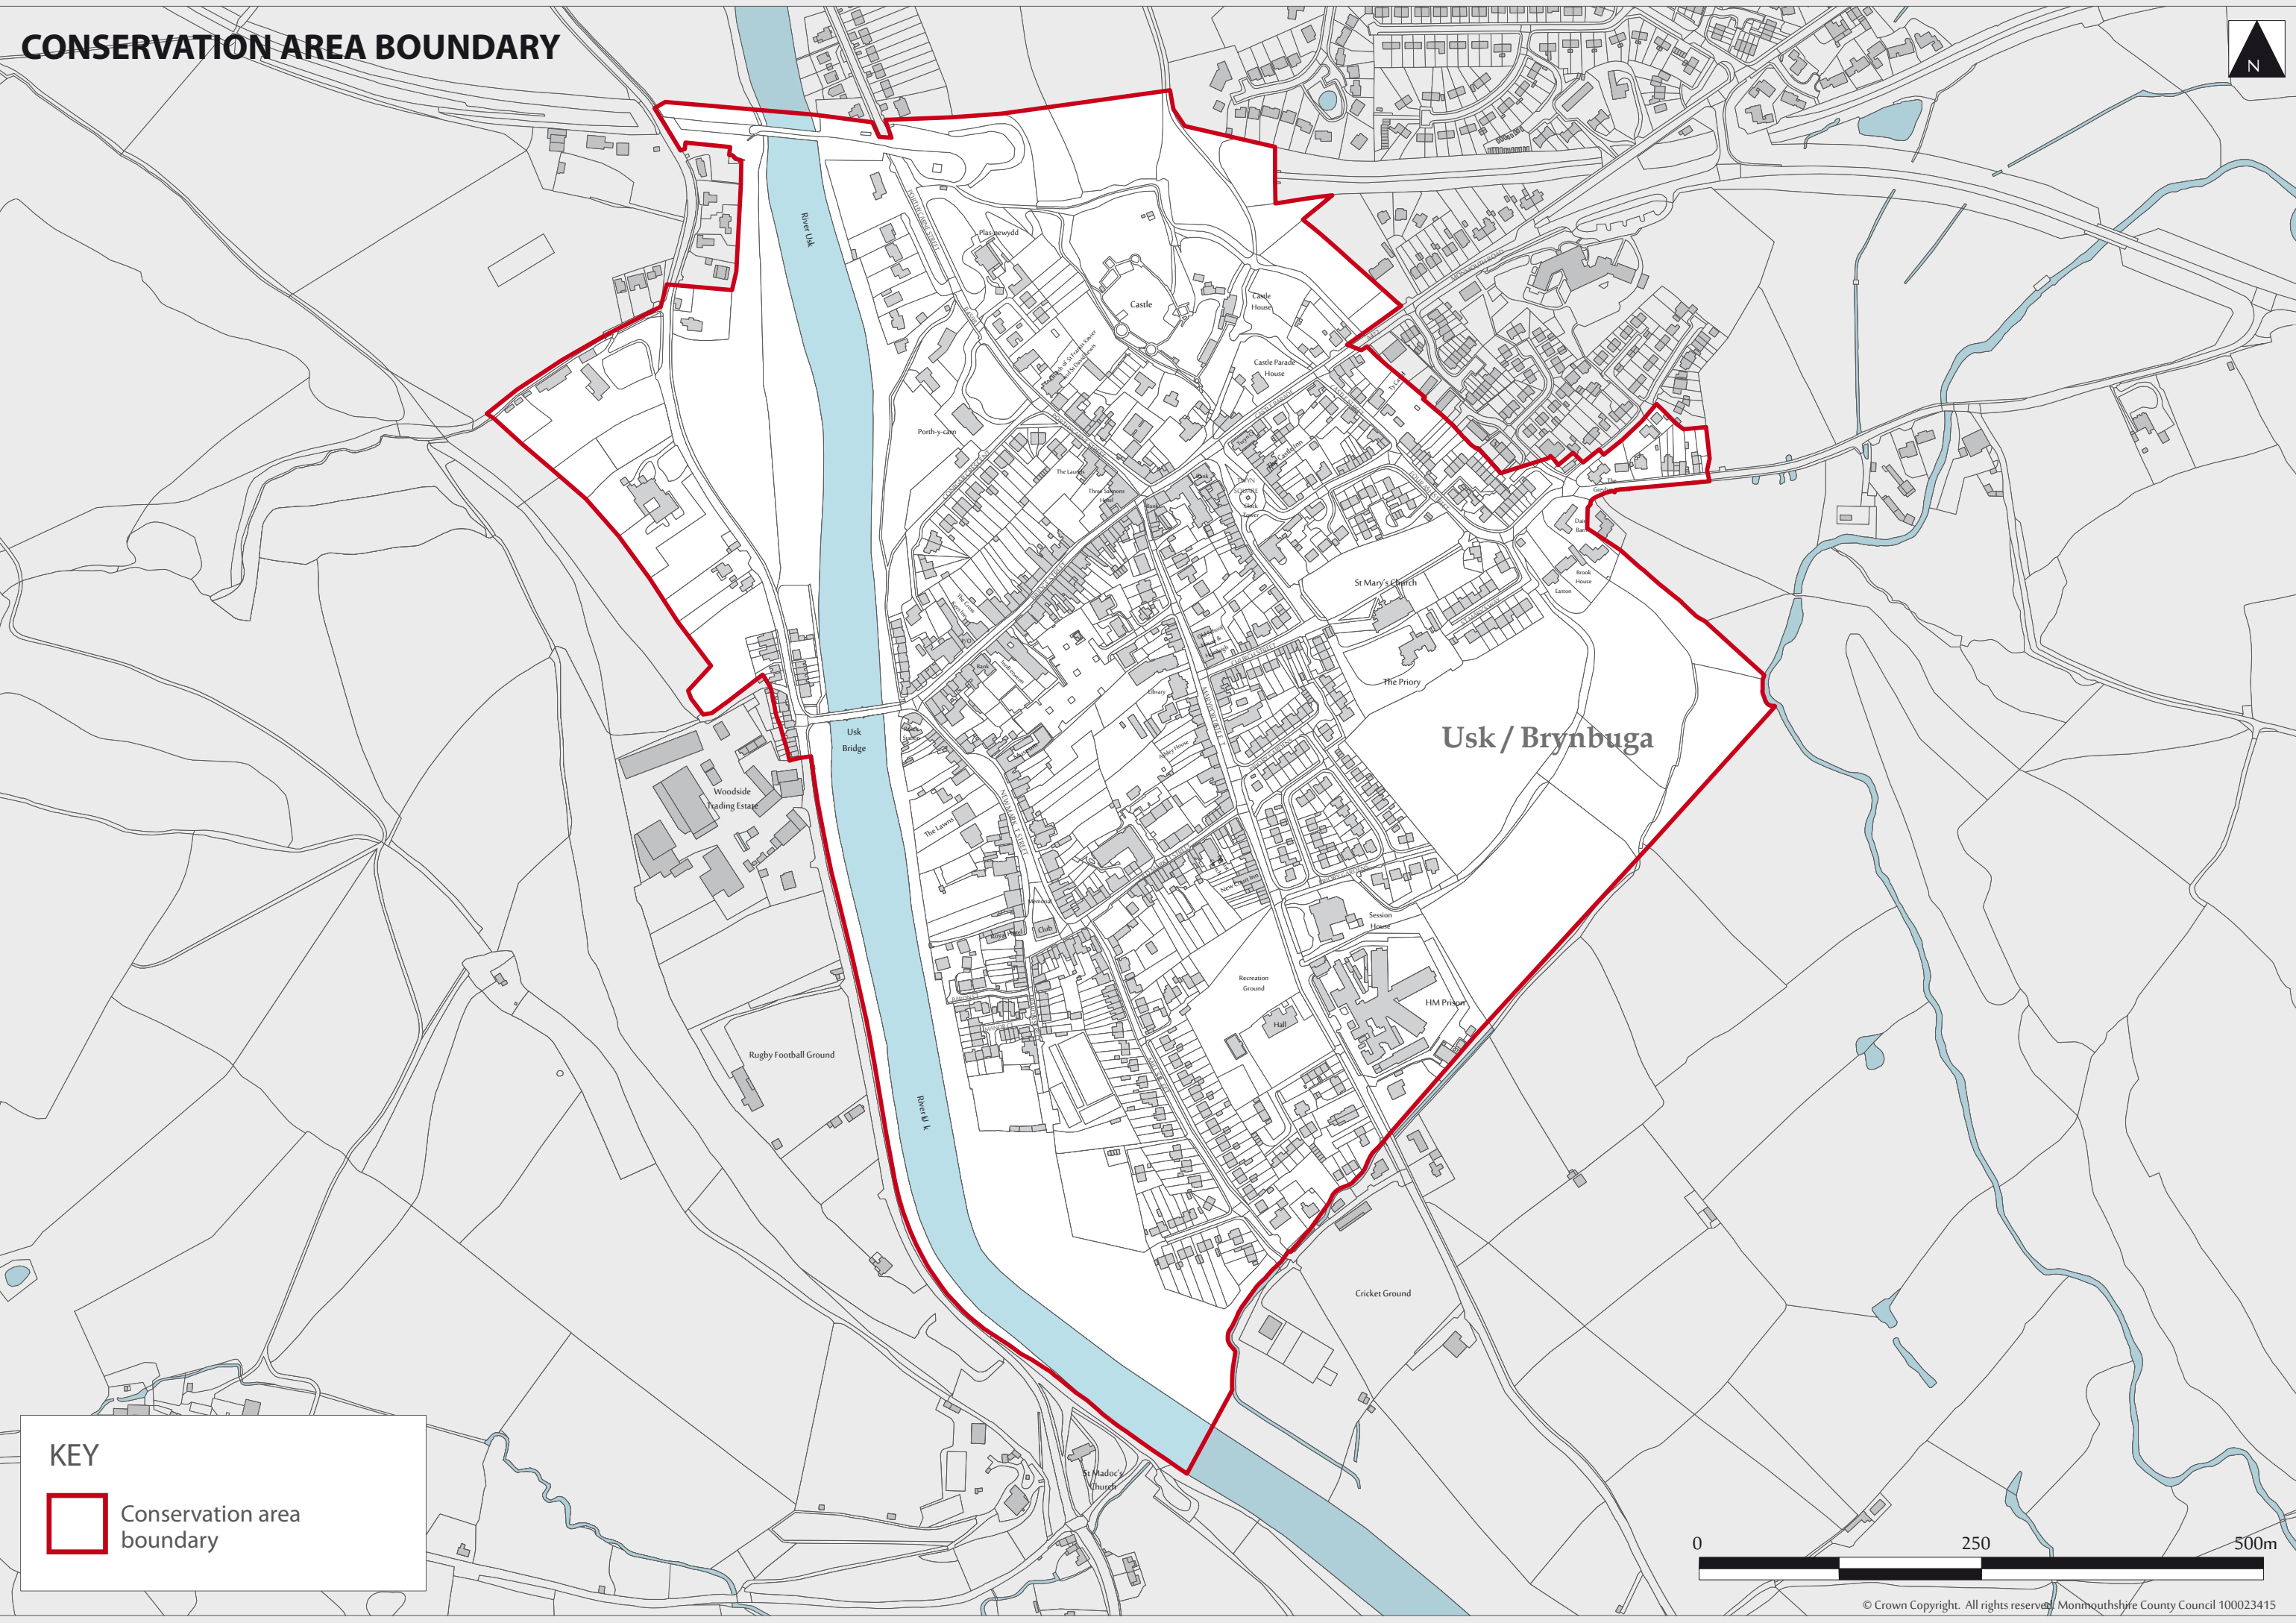

CONSERVATION AREA BOUNDARY

Usk / Brynbuga

KEY

 Conservation area boundary