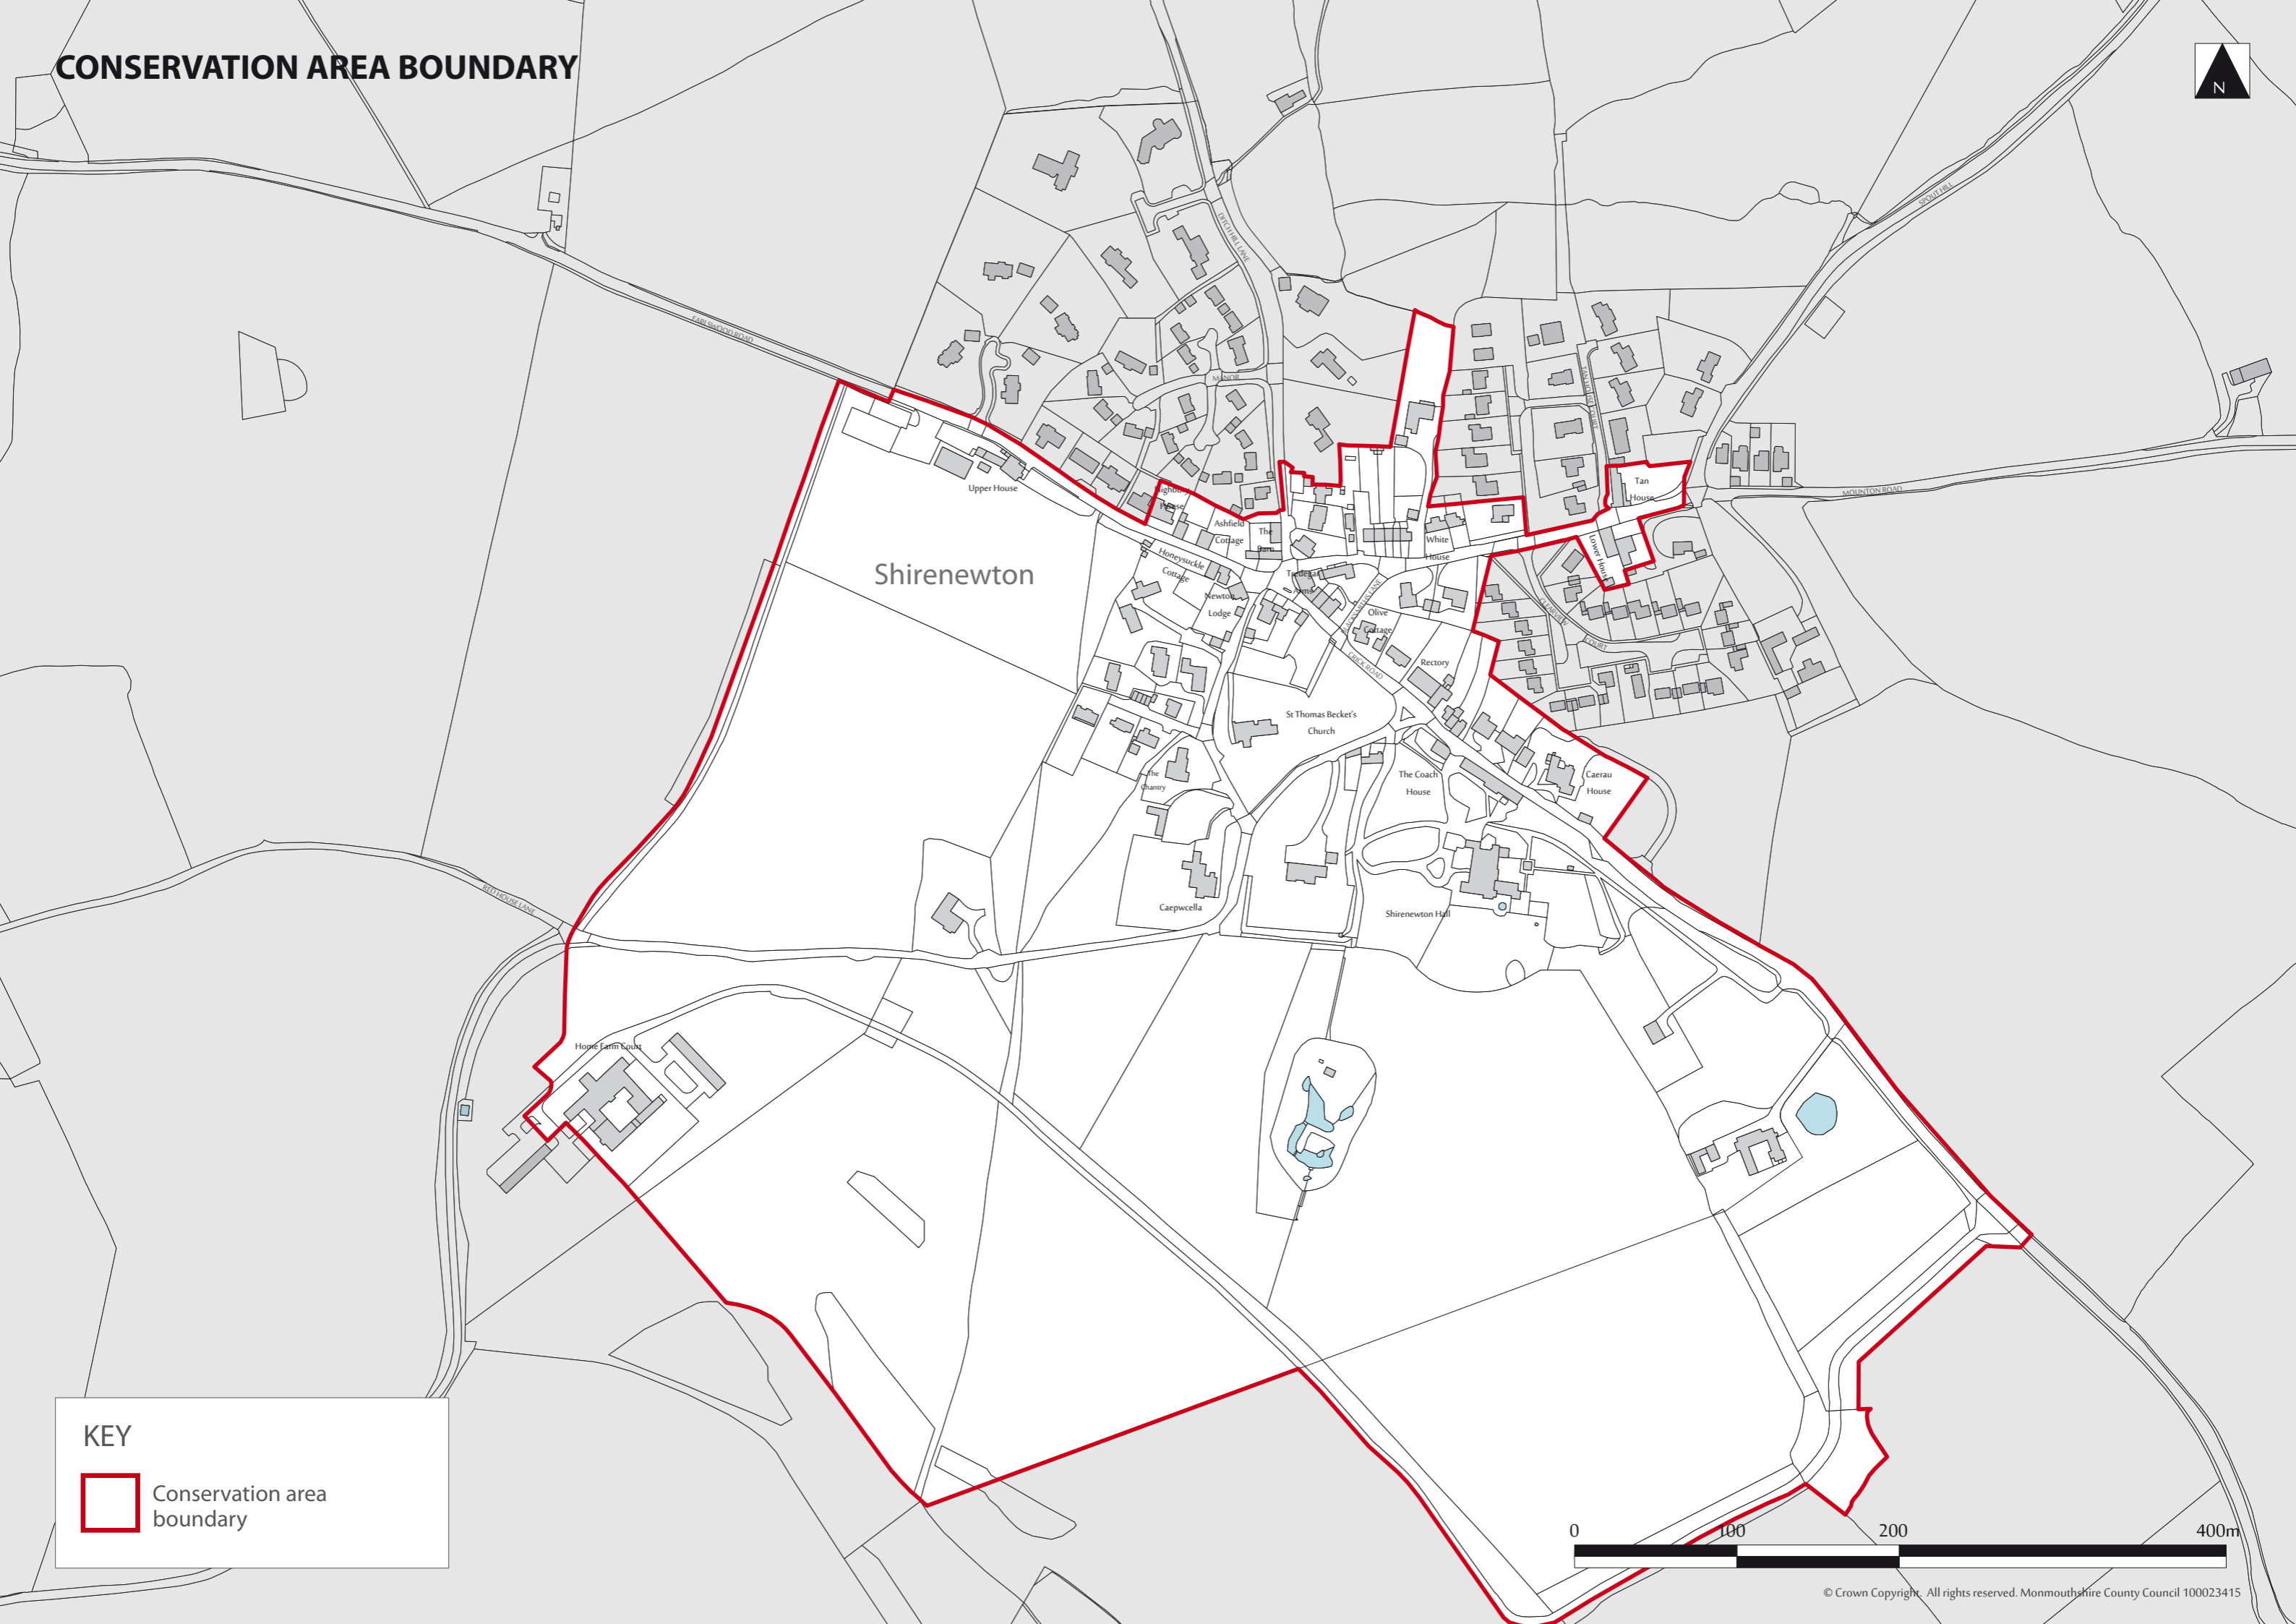

CONSERVATION AREA BOUNDARY

Shirenewton

KEY

 Conservation area boundary