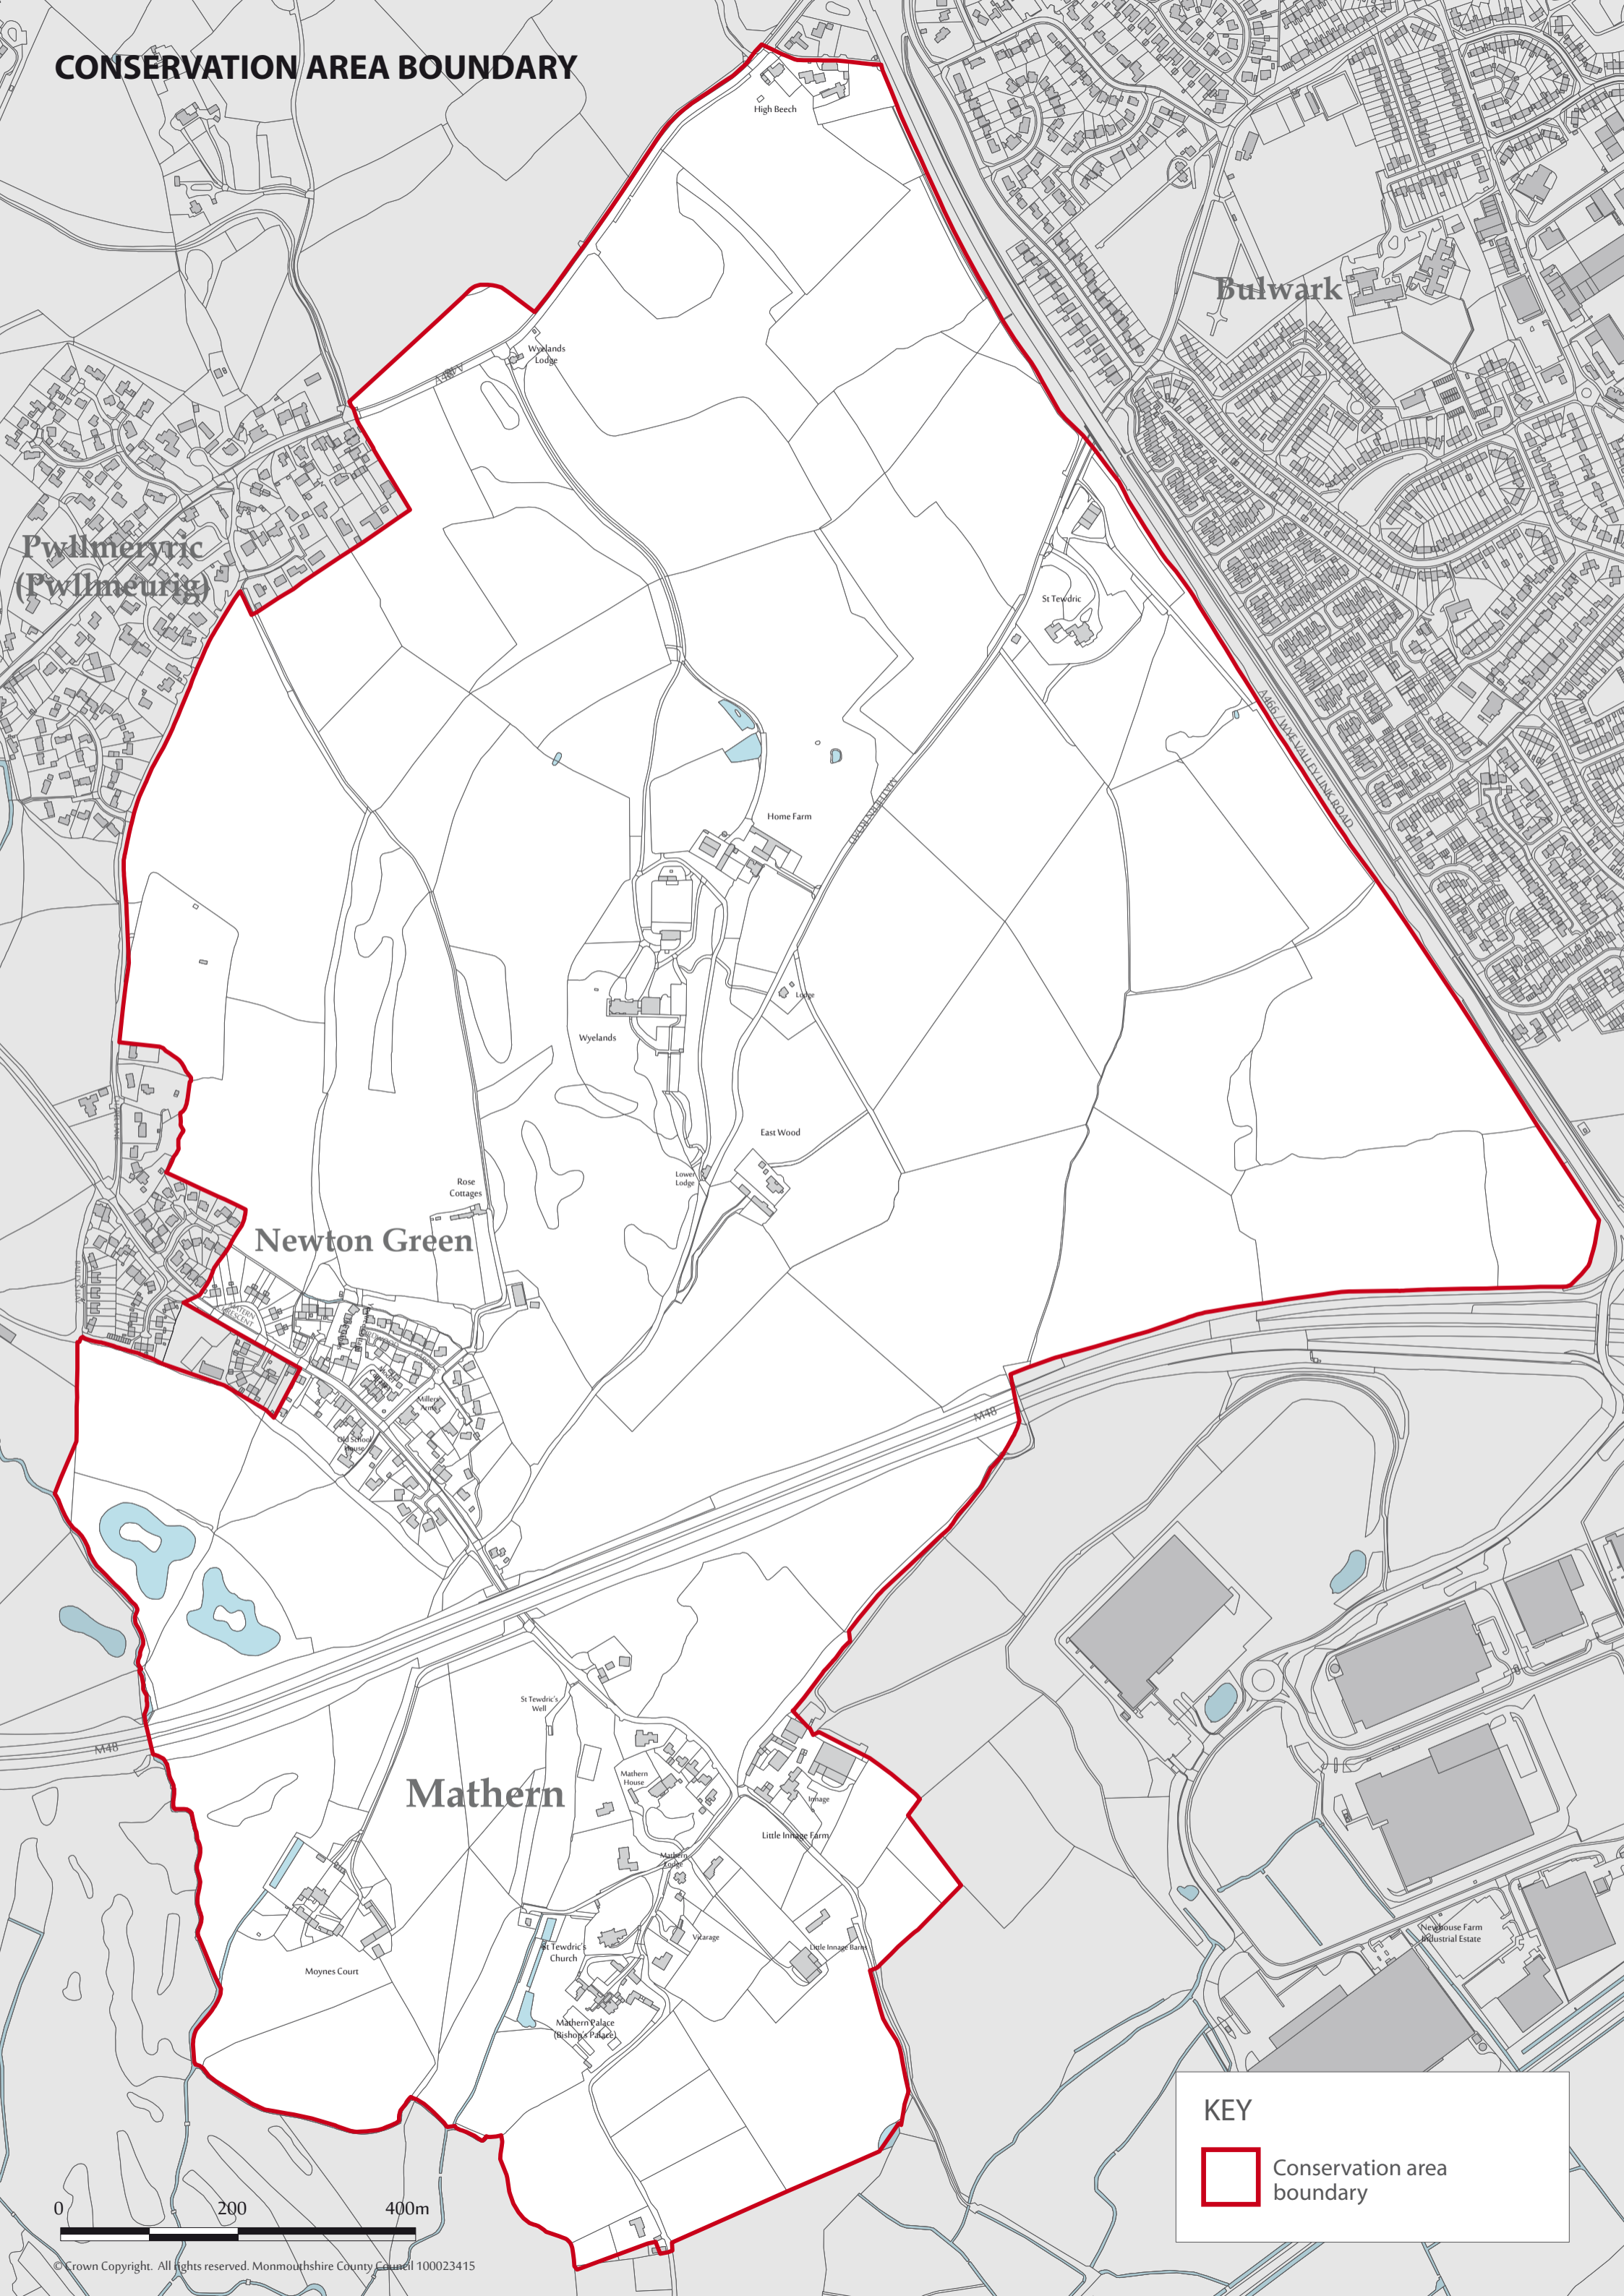

CONSERVATION AREA BOUNDARY

KEY

 Conservation area boundary

0 200 400m