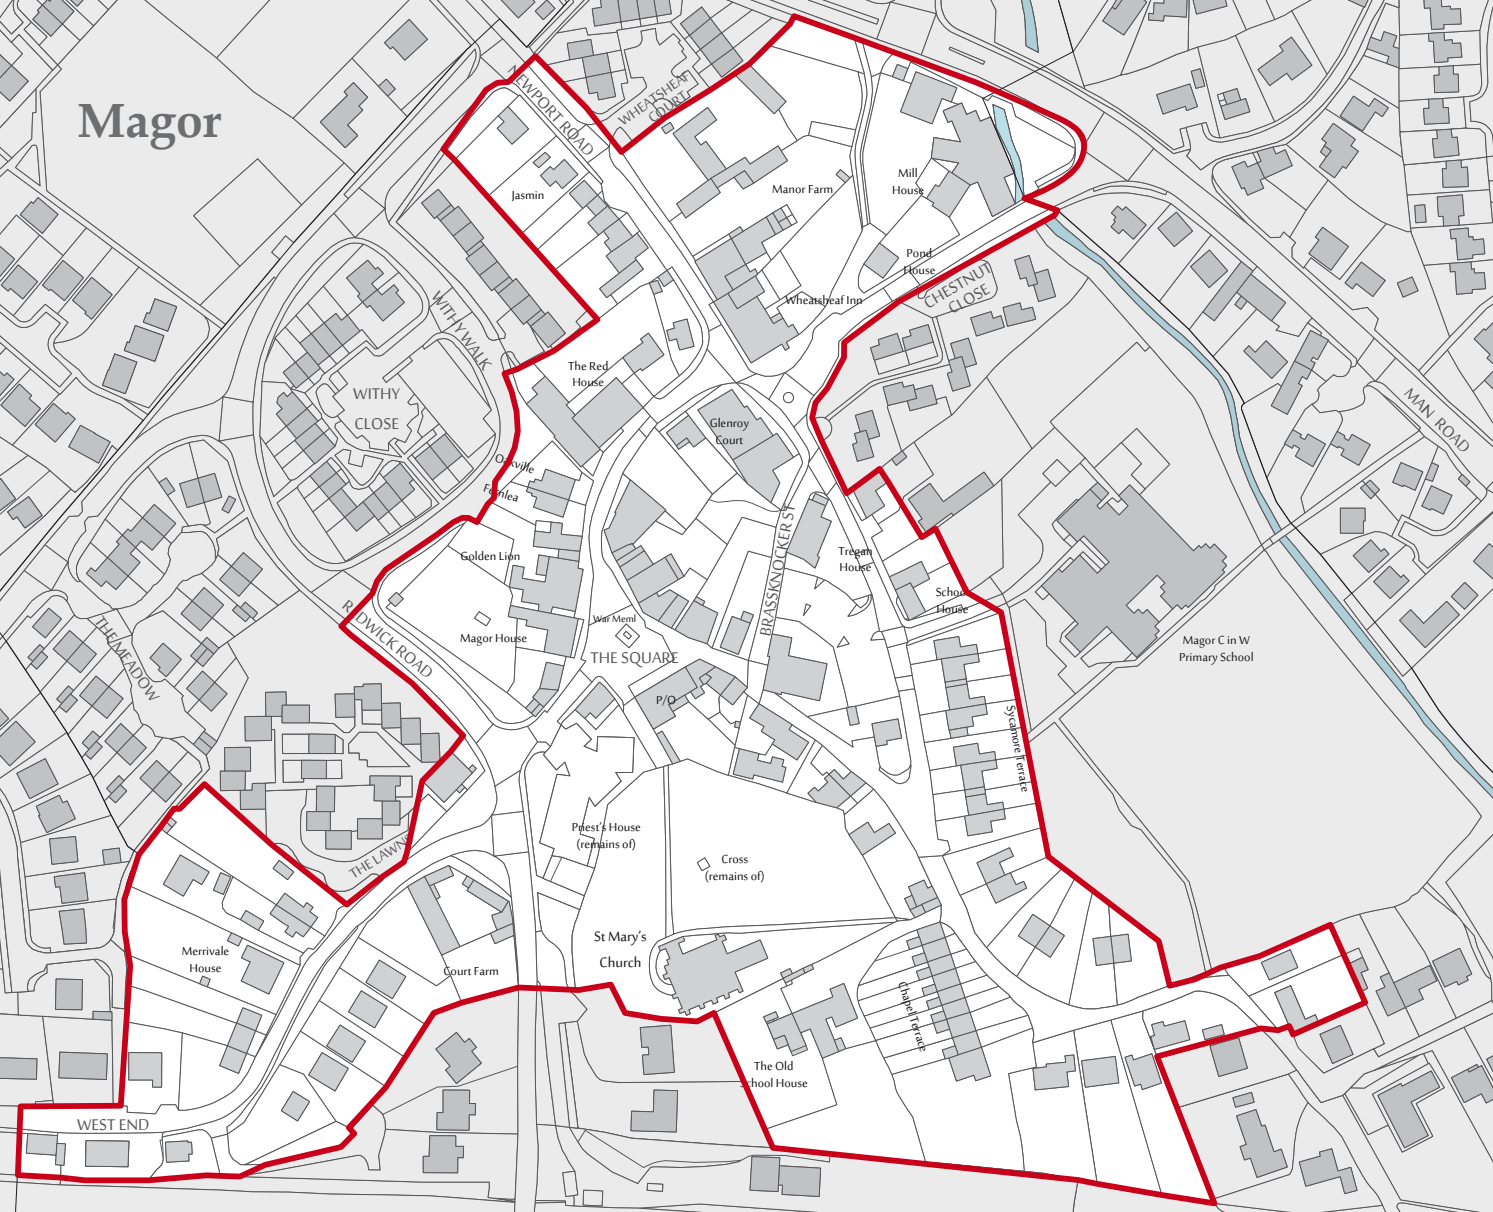

CONSERVATION AREA BOUNDARY

Magor

KEY

 Conservation area boundary