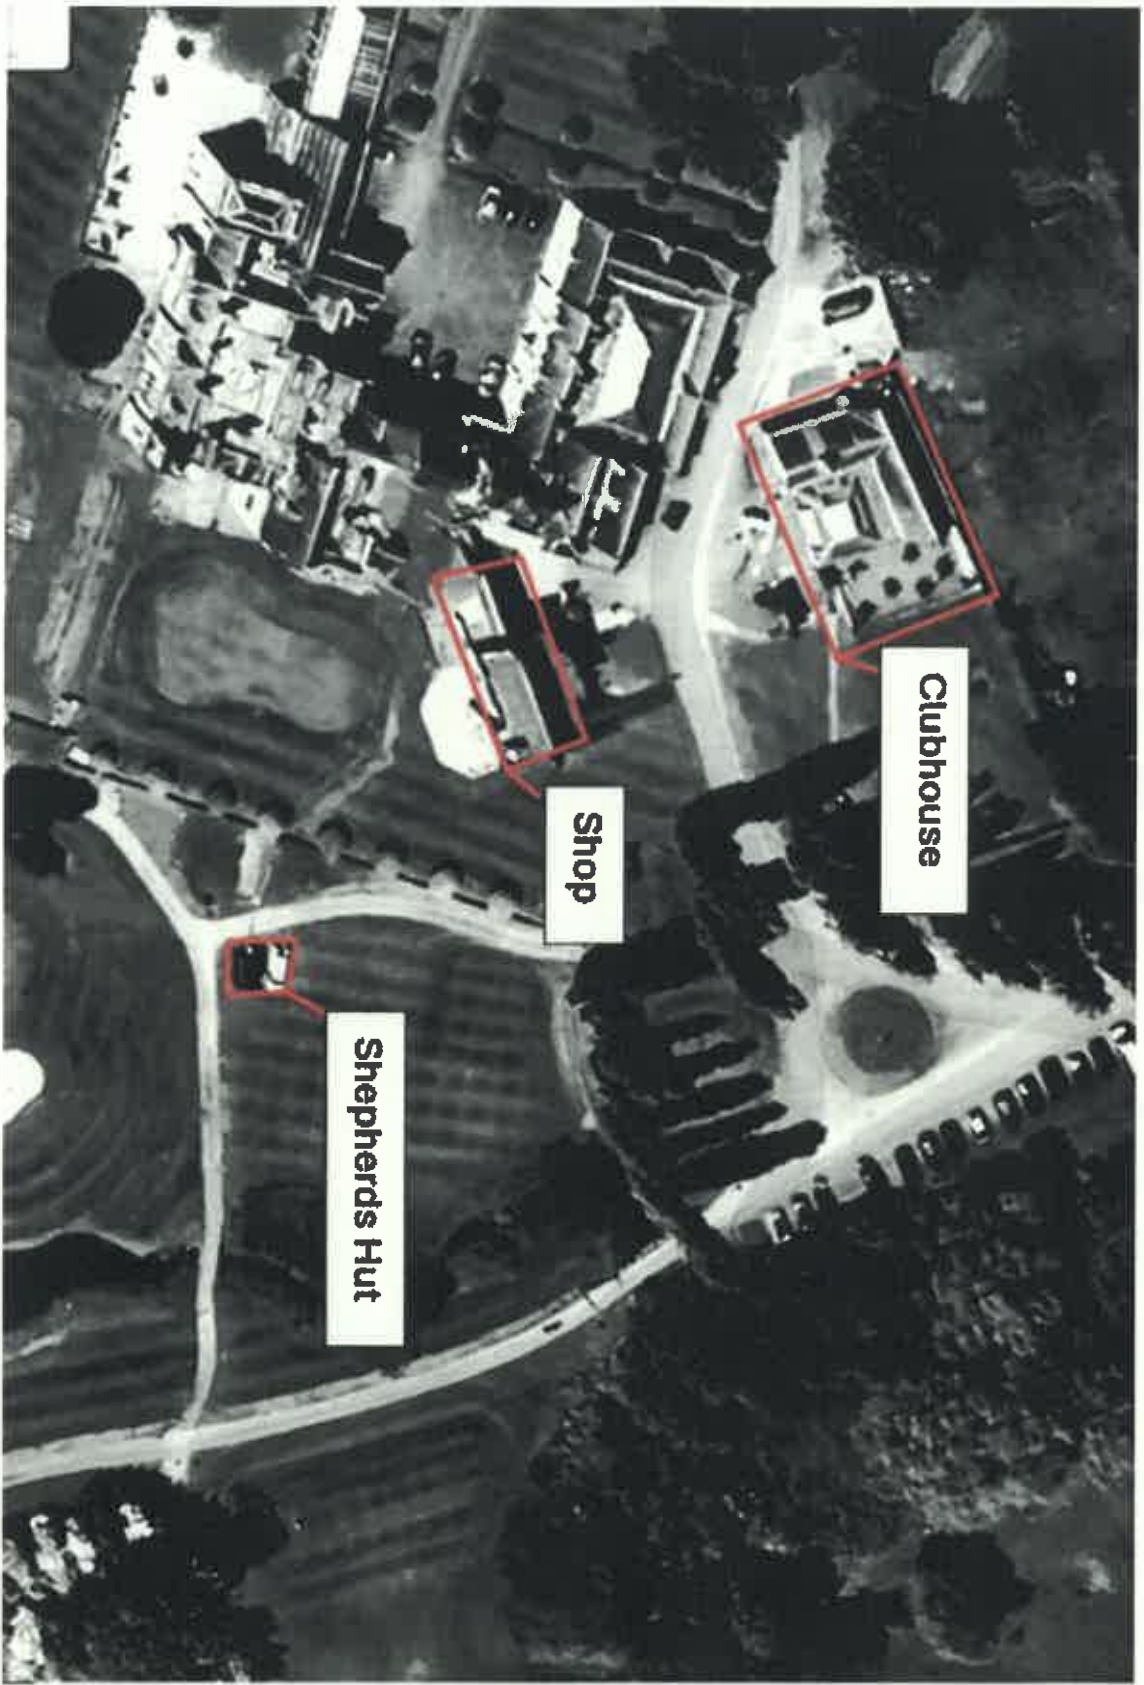

The Rolls of Monmouth
CLUBHOUSE

KEY:

- ED Emergency Door
- EL Emergency Light
- FE Fire Extinguisher
- FB Fire Blanket

The Rolls Mansion

Clubhouse

Shop

Shepherds Hut