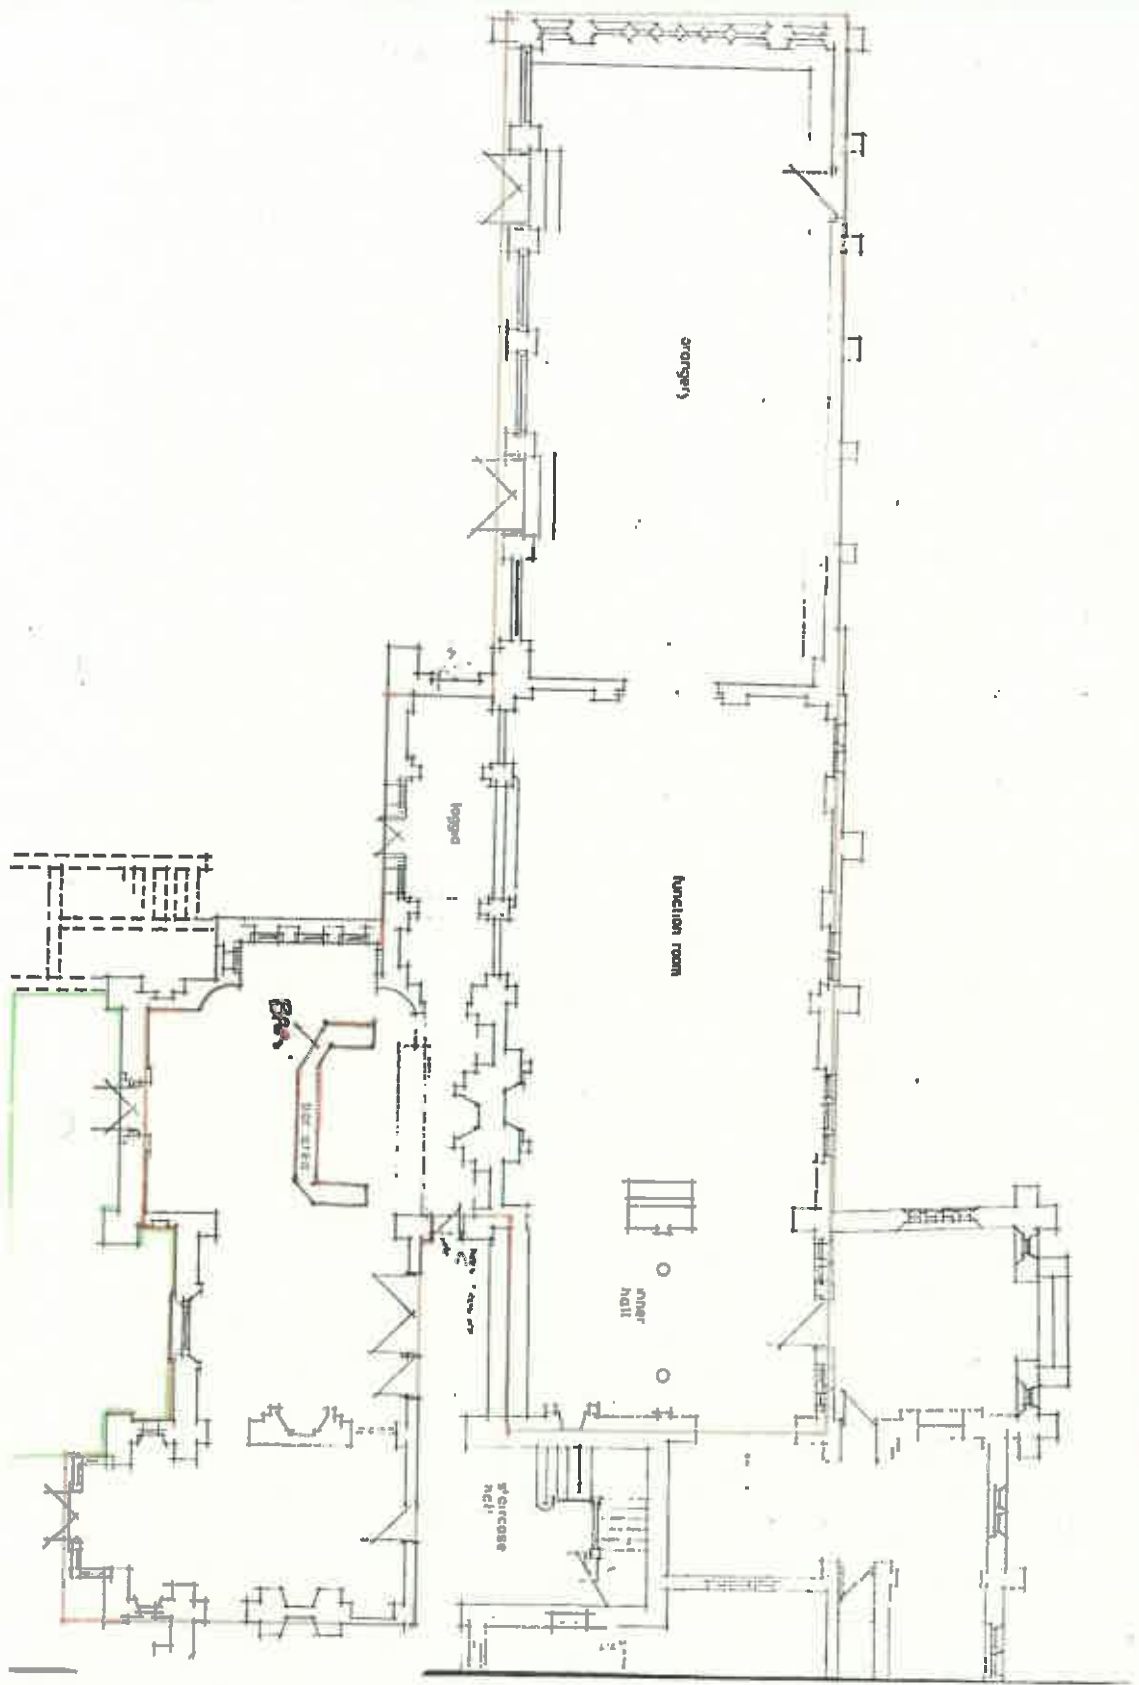

The Rolls of Monmouth
CLUBHOUSE

KEY:

- ED Emergency Door
- EL Emergency Light
- FE Fire Extinguisher
- FB Fire Blanket

The Rolls Mansion

Clubhouse

Shop

Shepherds Hut