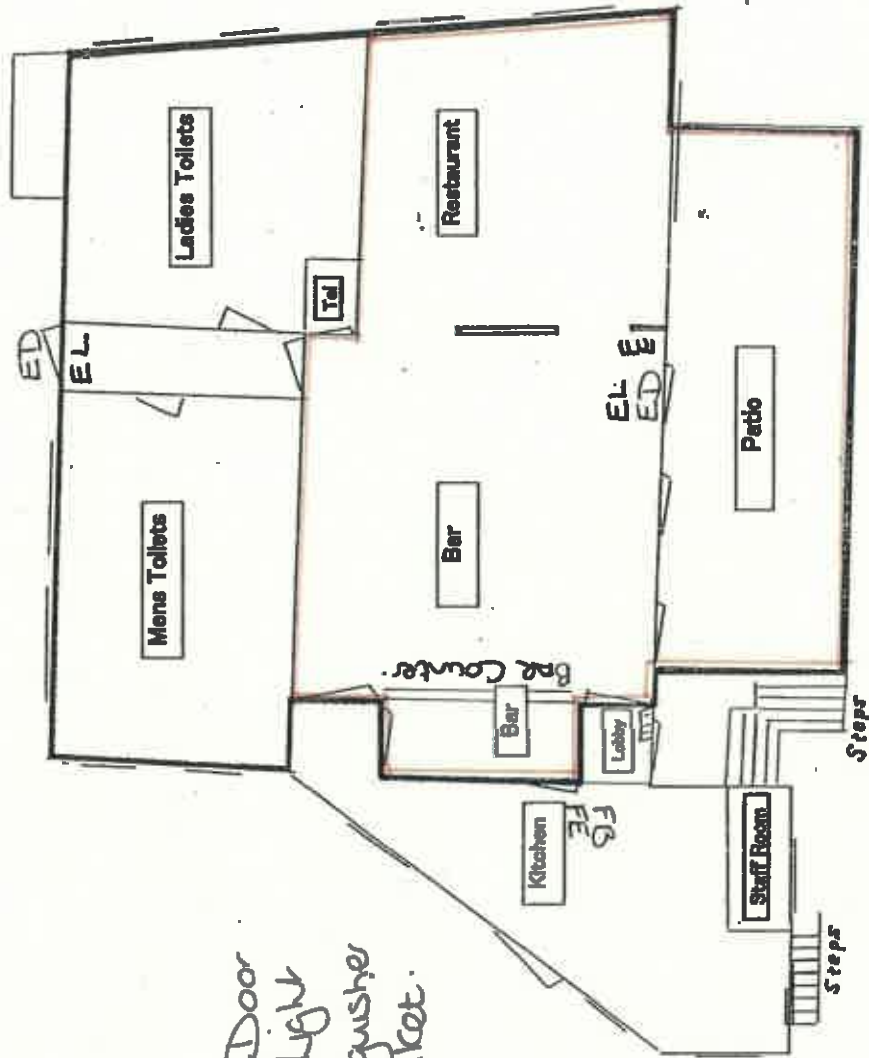

The Rolls of Monmouth
CLUBHOUSE

KEY:

- ED Emergency Door
- EL Emergency Light
- FE Fire Extinguisher
- FB Fire Blanket

The Rolls Mansion

Clubhouse

Shop

Shepherds Hut