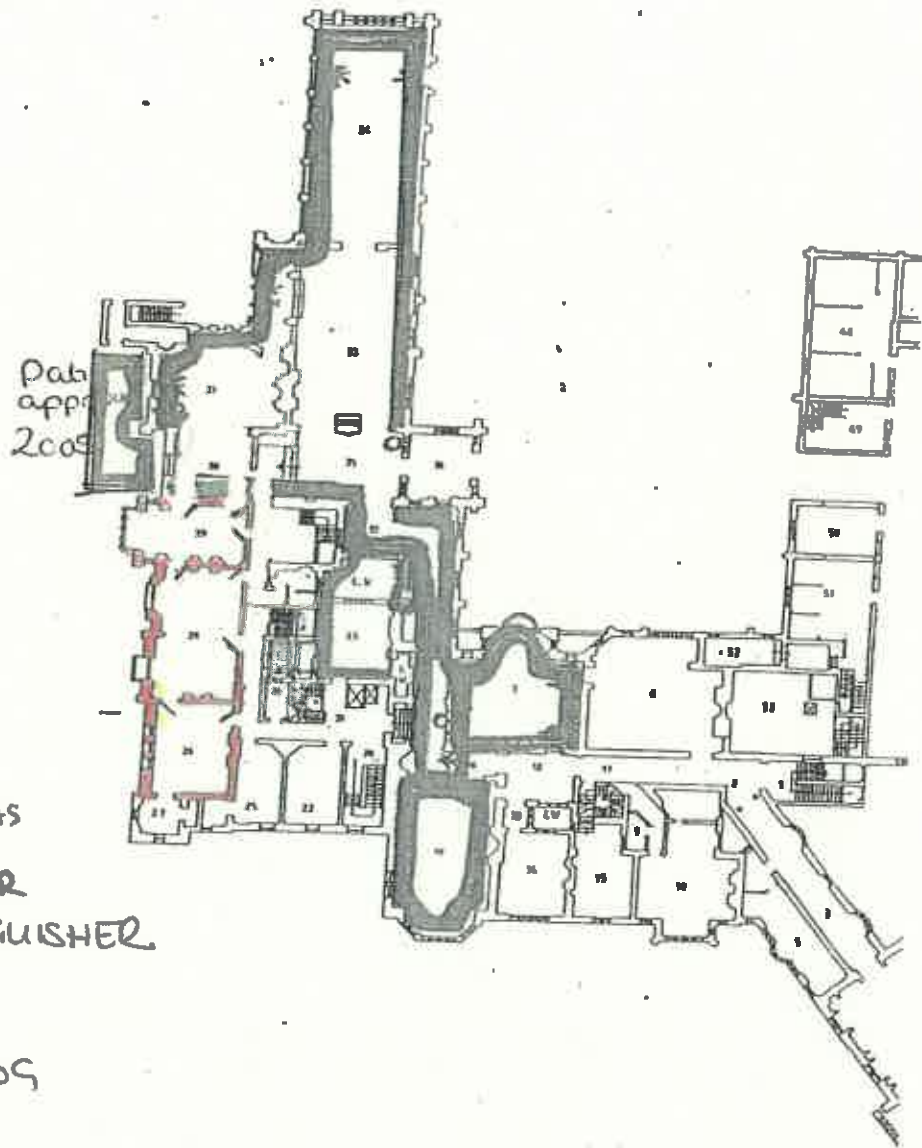

The Rolls of Monmouth
CLUBHOUSE

KEY:

- ED Emergency Door
- EL Emergency Light
- FE Fire Extinguisher
- FB Fire Blanket

The Rolls Mansion

Clubhouse

Shop

Shepherds Hut