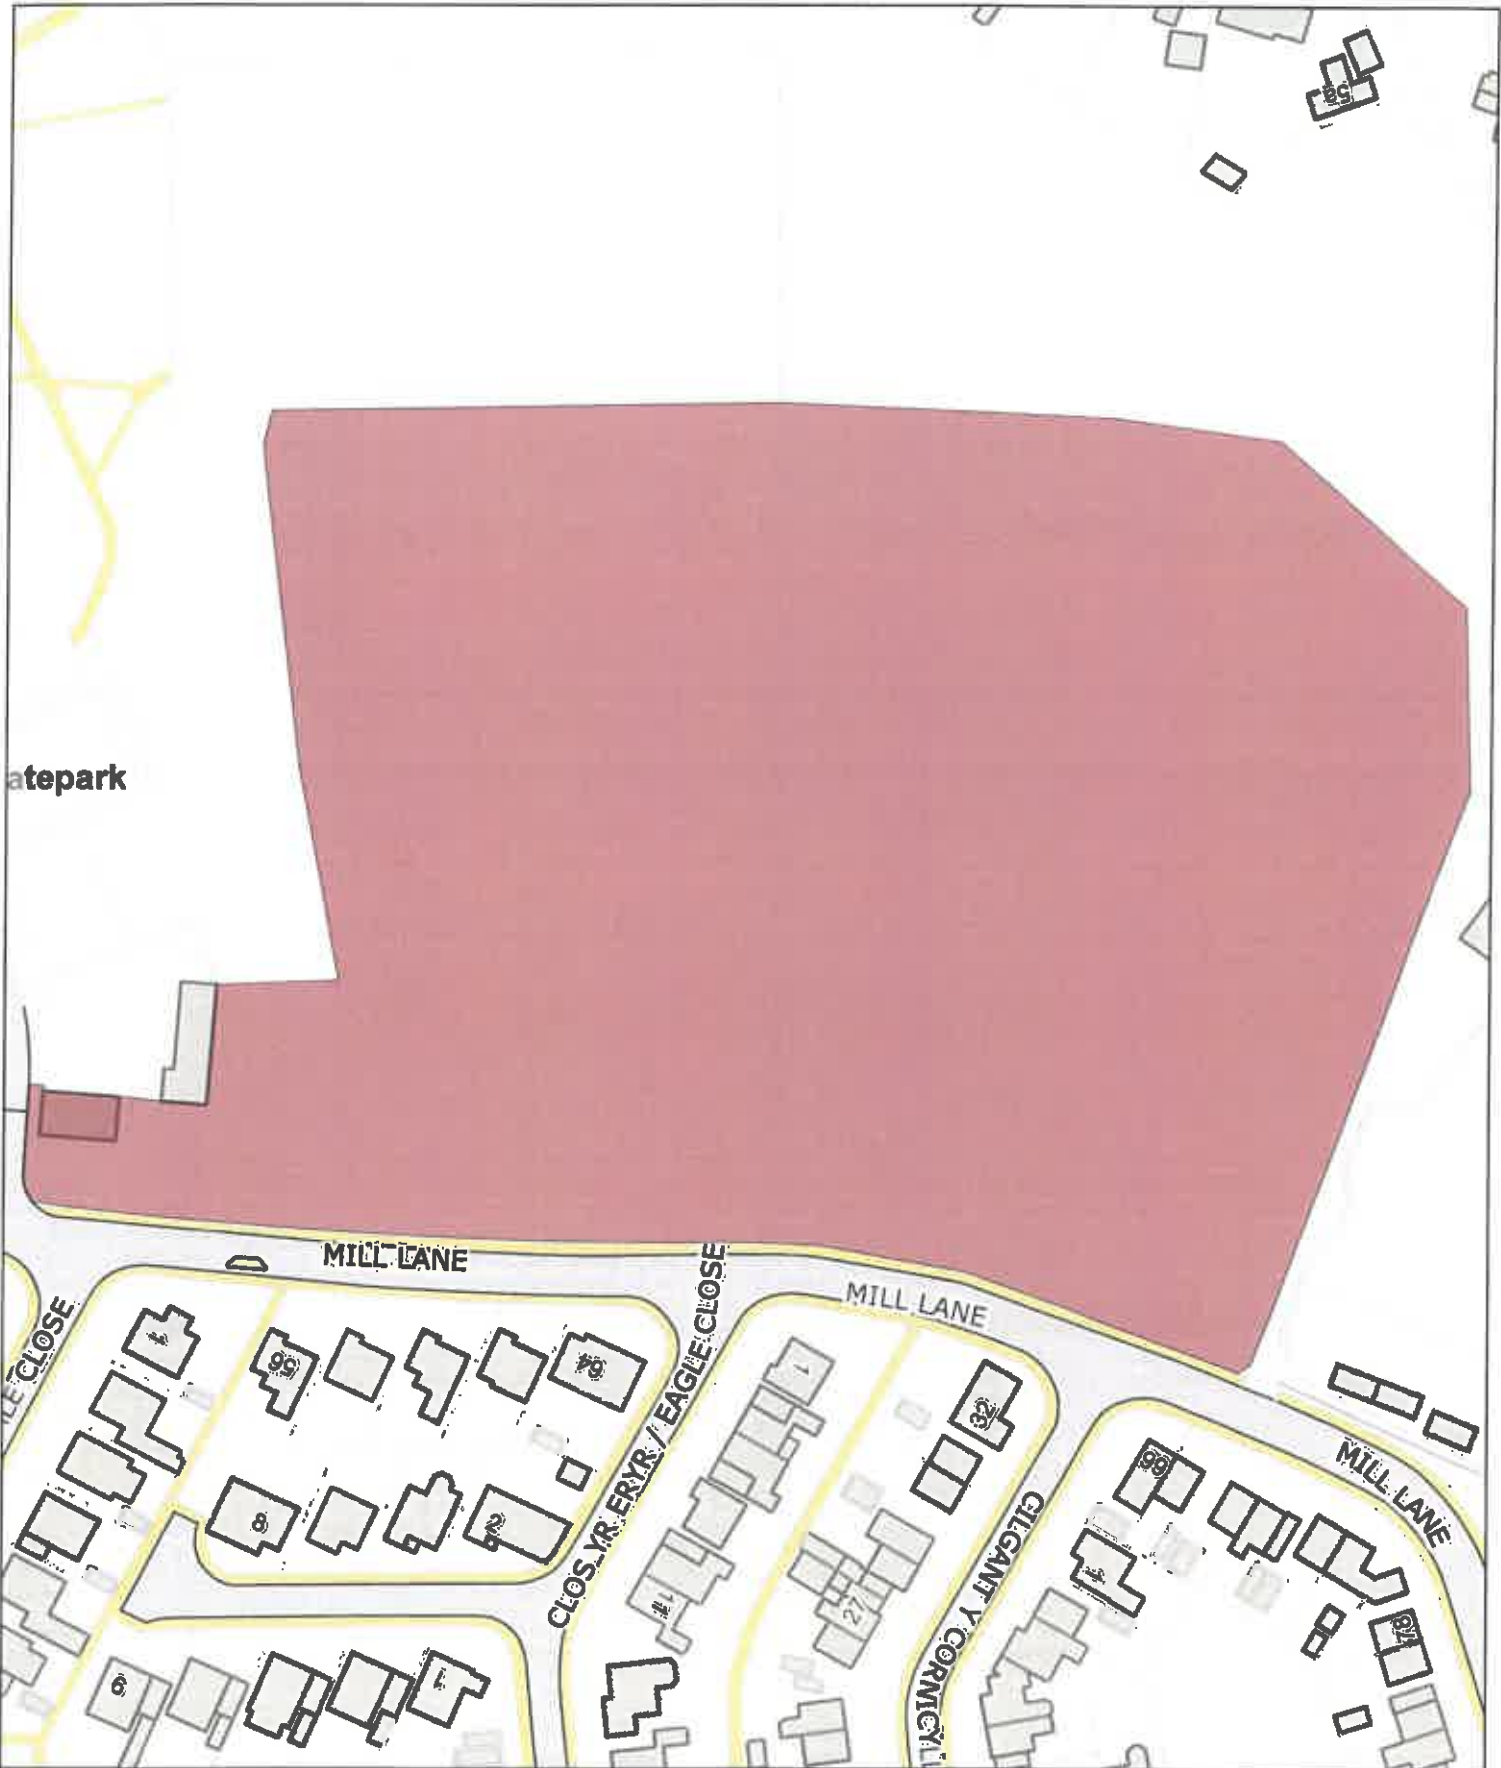

atepark

P.M

0059/24

CDT-PSPO-046

E (No Dogs) / G (Gwahardd)

Mill Lane pitches / Caeau Mill Lane, Cil-y-coed
Date: 1st June 2024 / Dyddiad: 1af Mehefin 2024

Legend / Nodiant

No Dogs /
Gwahardd

1:1,250