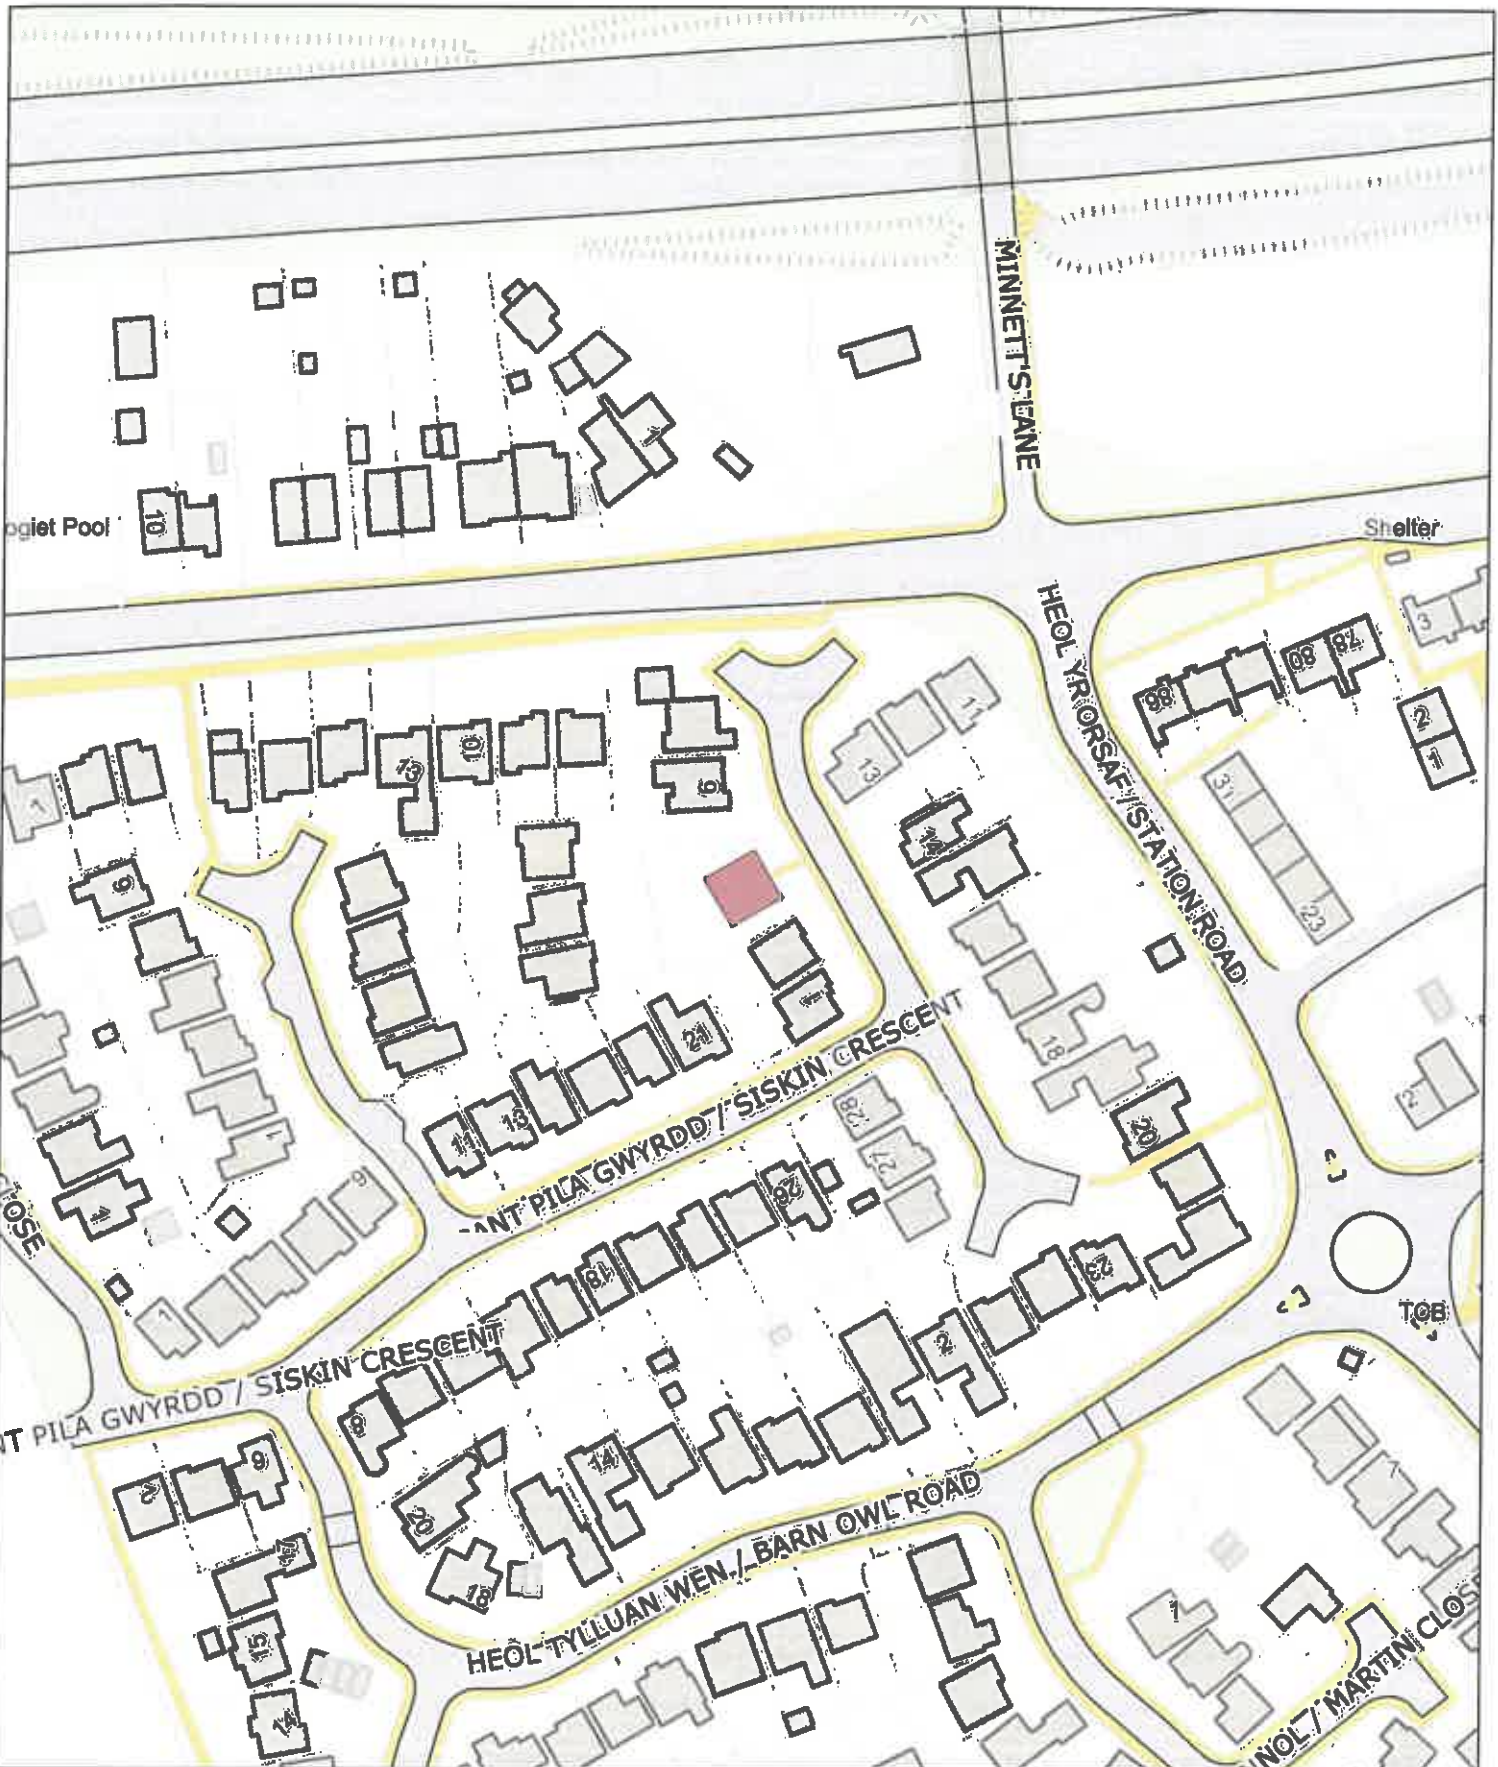

P.M
0059/24

ROG-PSPO-178

E (No Dogs) / G (Gwahardd)

Buzzard Close Play Area, Rogiet / Man Chwarae Clos Buzzard, Rogiet

Date: 1st June 2024 / Dyddiad: 1af Mehefin 2024

Legend / Nodiant

**No Dogs /
Gwahardd**

1:1,250