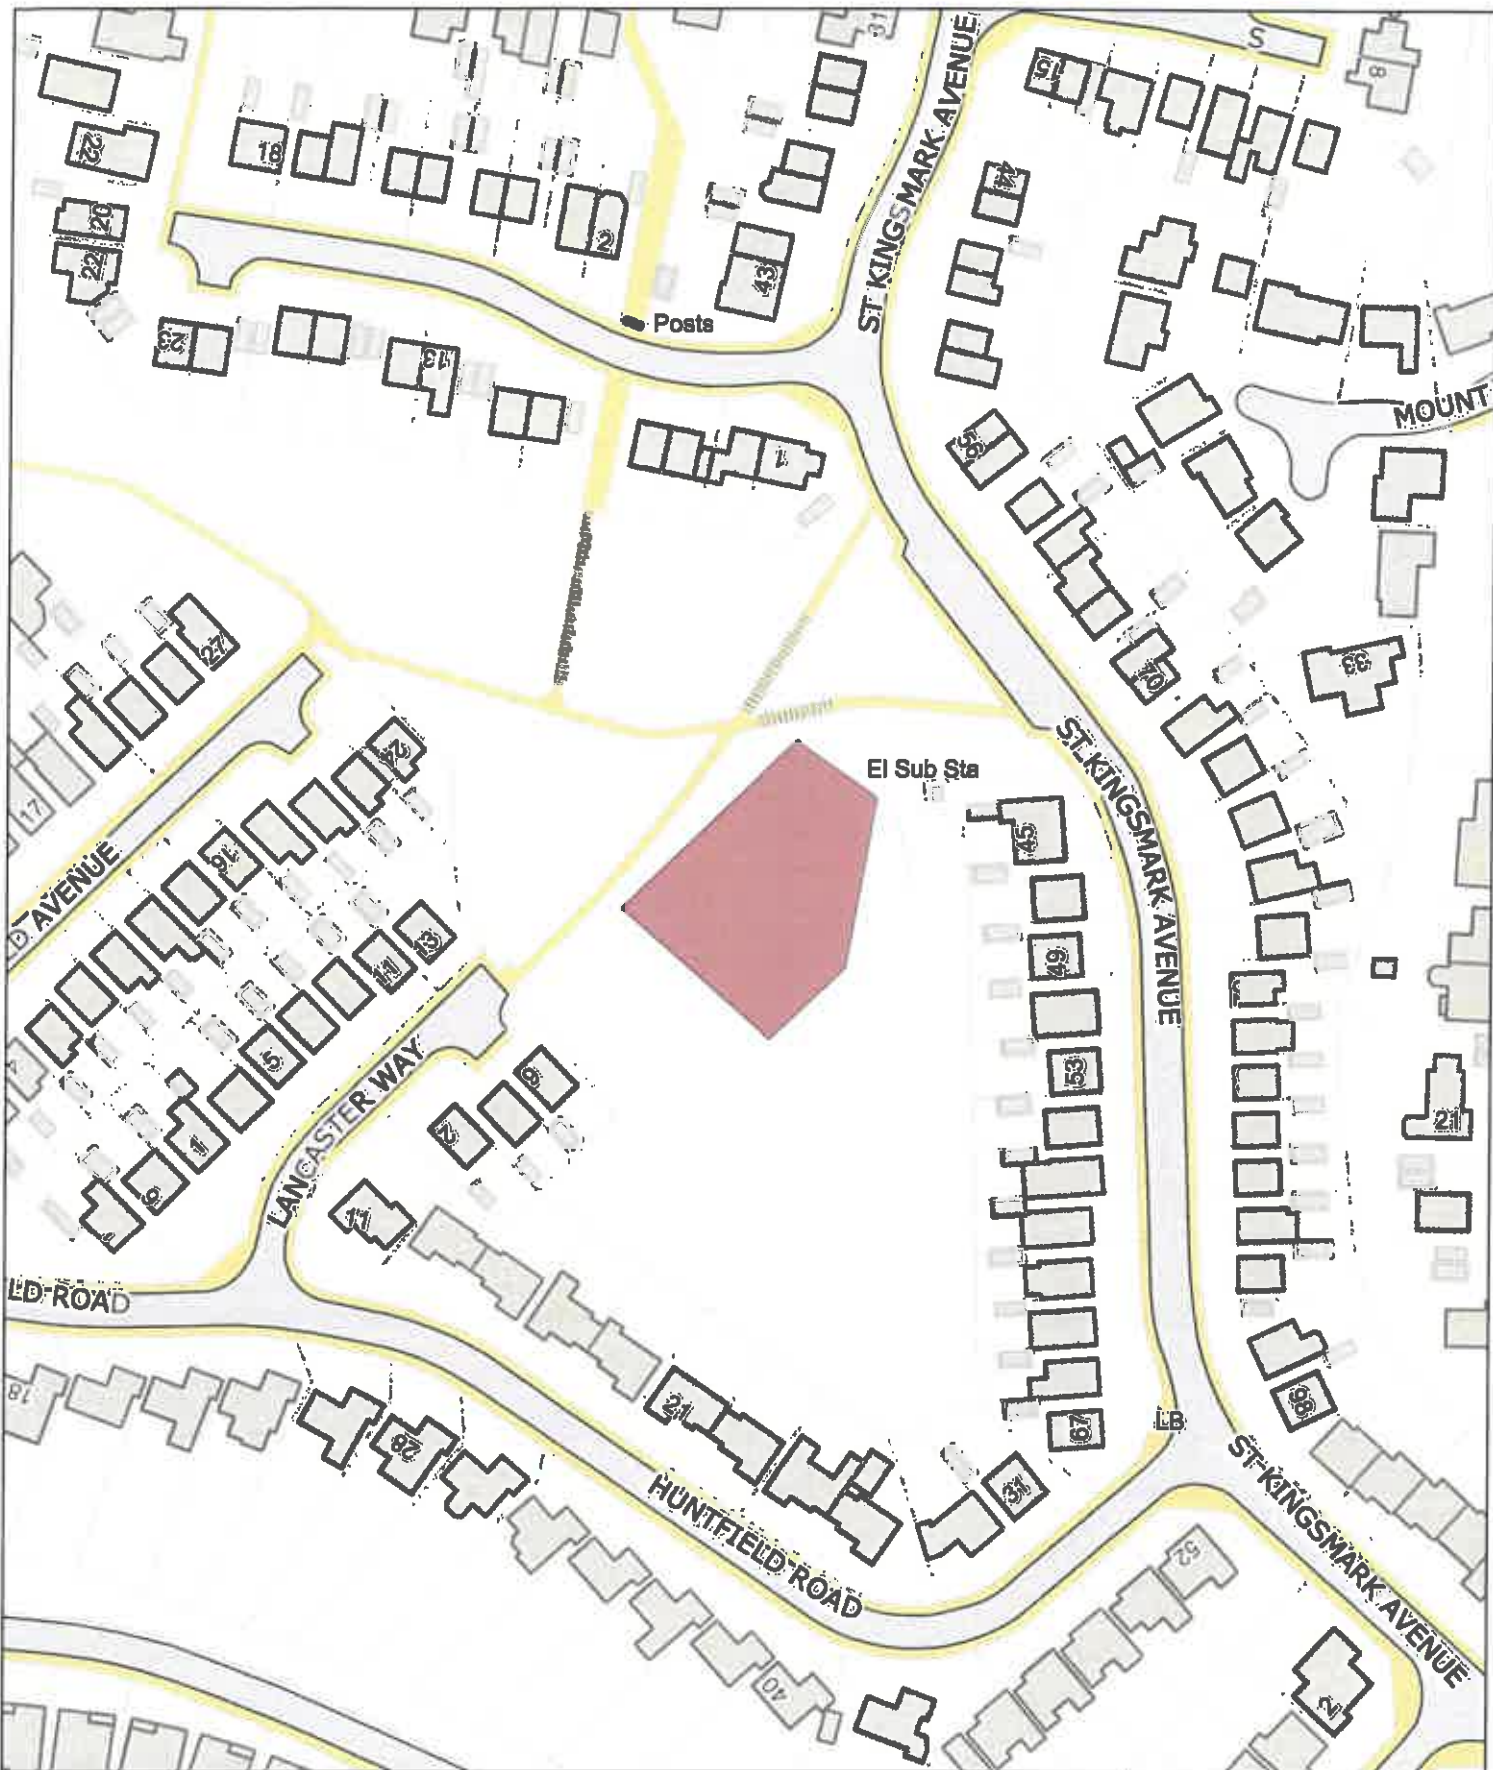

P.M
0059/24

CHW-PSPO-064
E (No Dogs) / G (Gwahardd)
St Kingsmark Avenue Play Area, Chepstow / Man Chwarae St
Kingsmark Avenue, Cas-gwent

Date: 1st June 2024 / Dyddiad: 1af Mehefin 2024

Legend / Nodiant

No Dogs /
Gwahardd

1:1,250