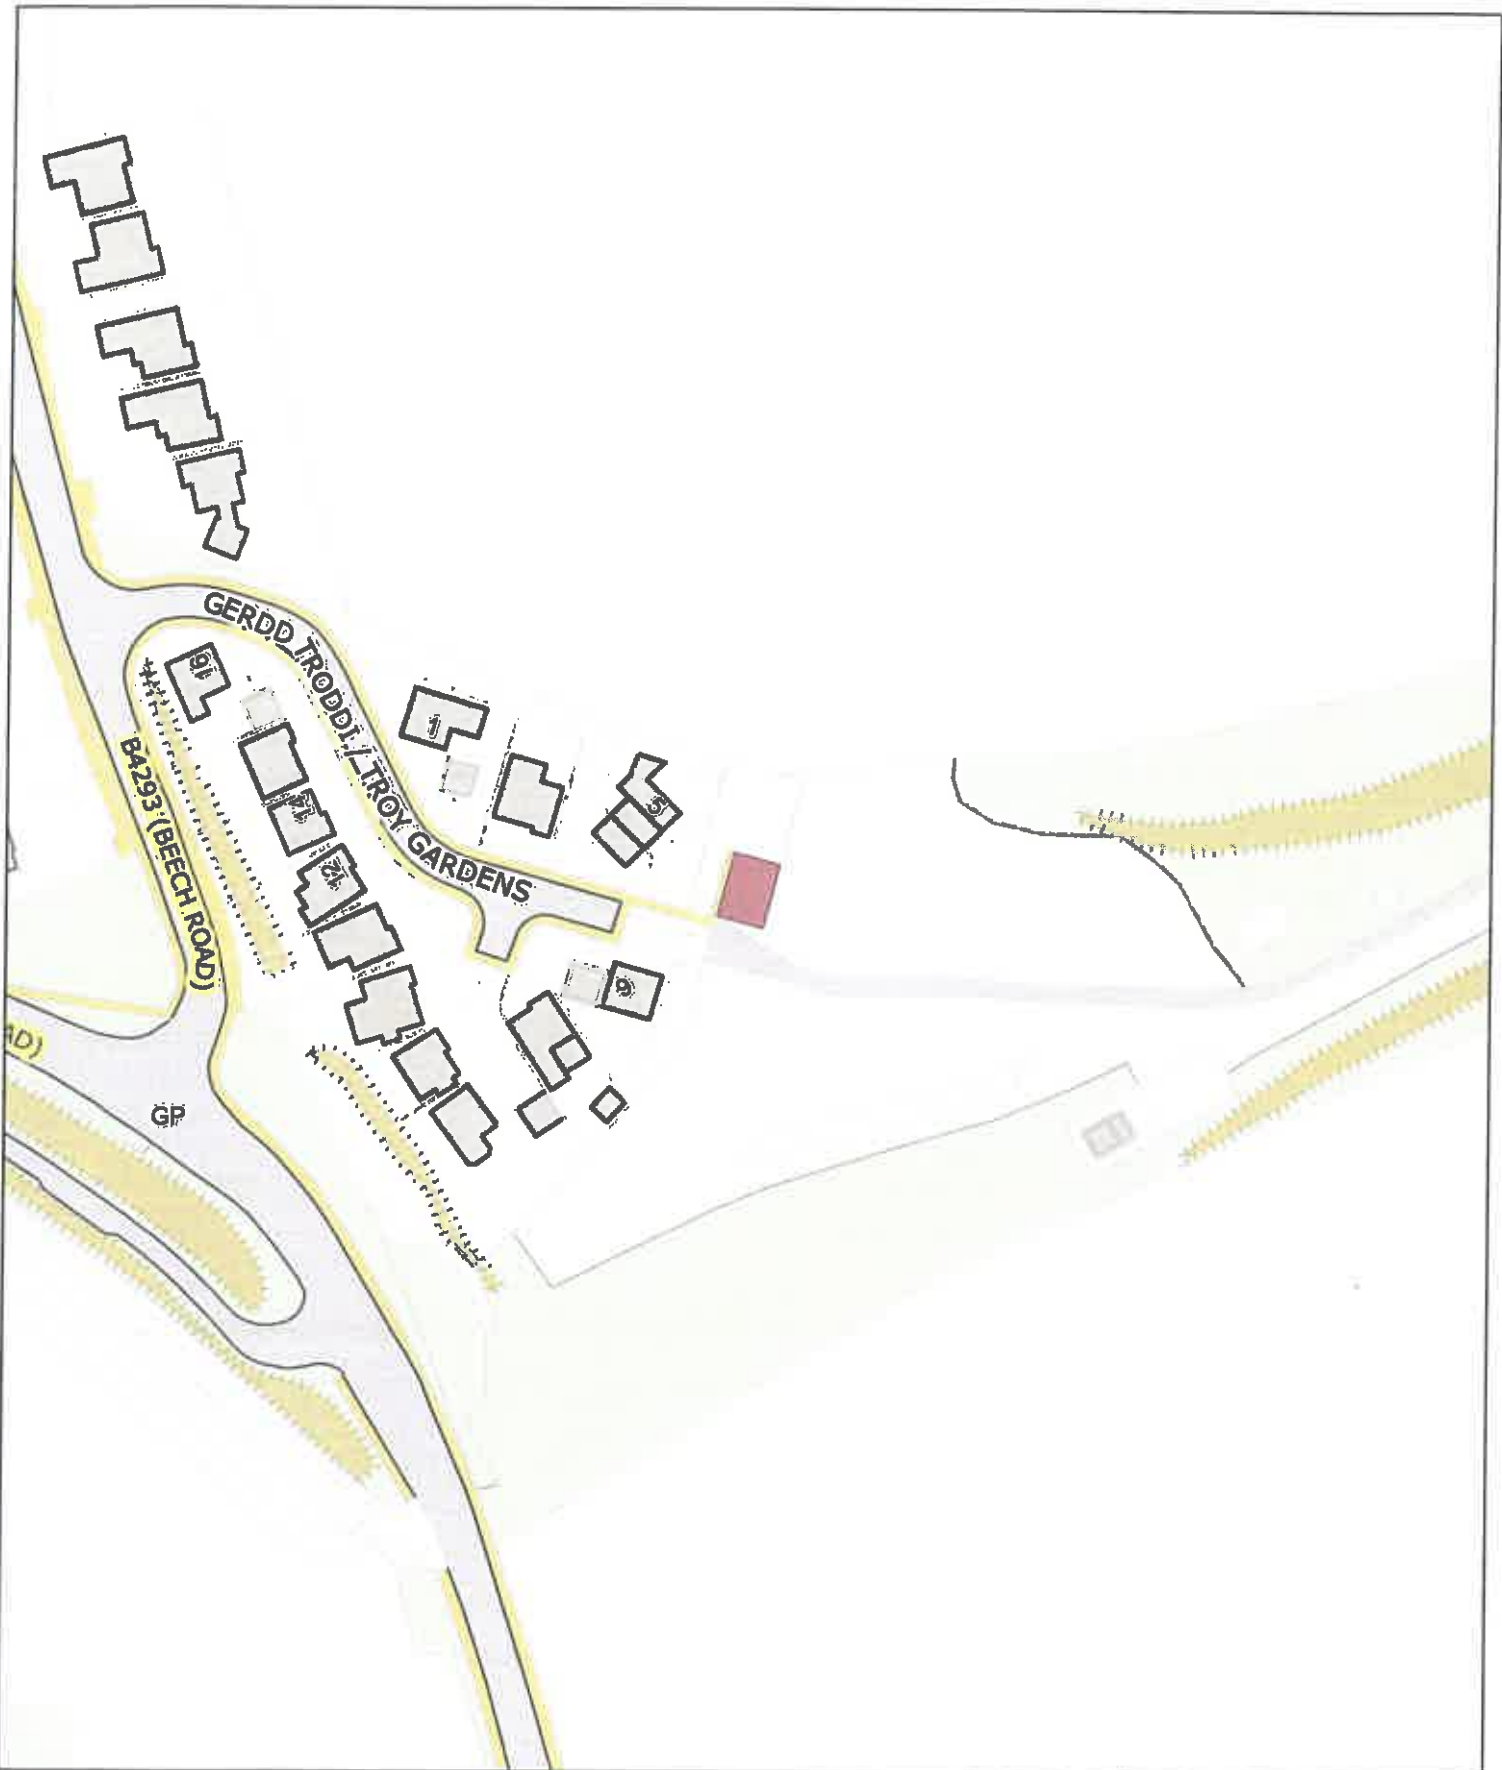

P.M
0059/24

MON-PSPO-145
E (No Dogs) / G (Gwahardd)

**Troy Gardens Play Area, Monmouth / Man Chwarae Troy
Gardens, Trefynwy**

Date: 1st June 2024 / Dyddiad: 1af Mehefin 2024

Legend / Nodiant

**No Dogs /
Gwahardd**

1:1,250