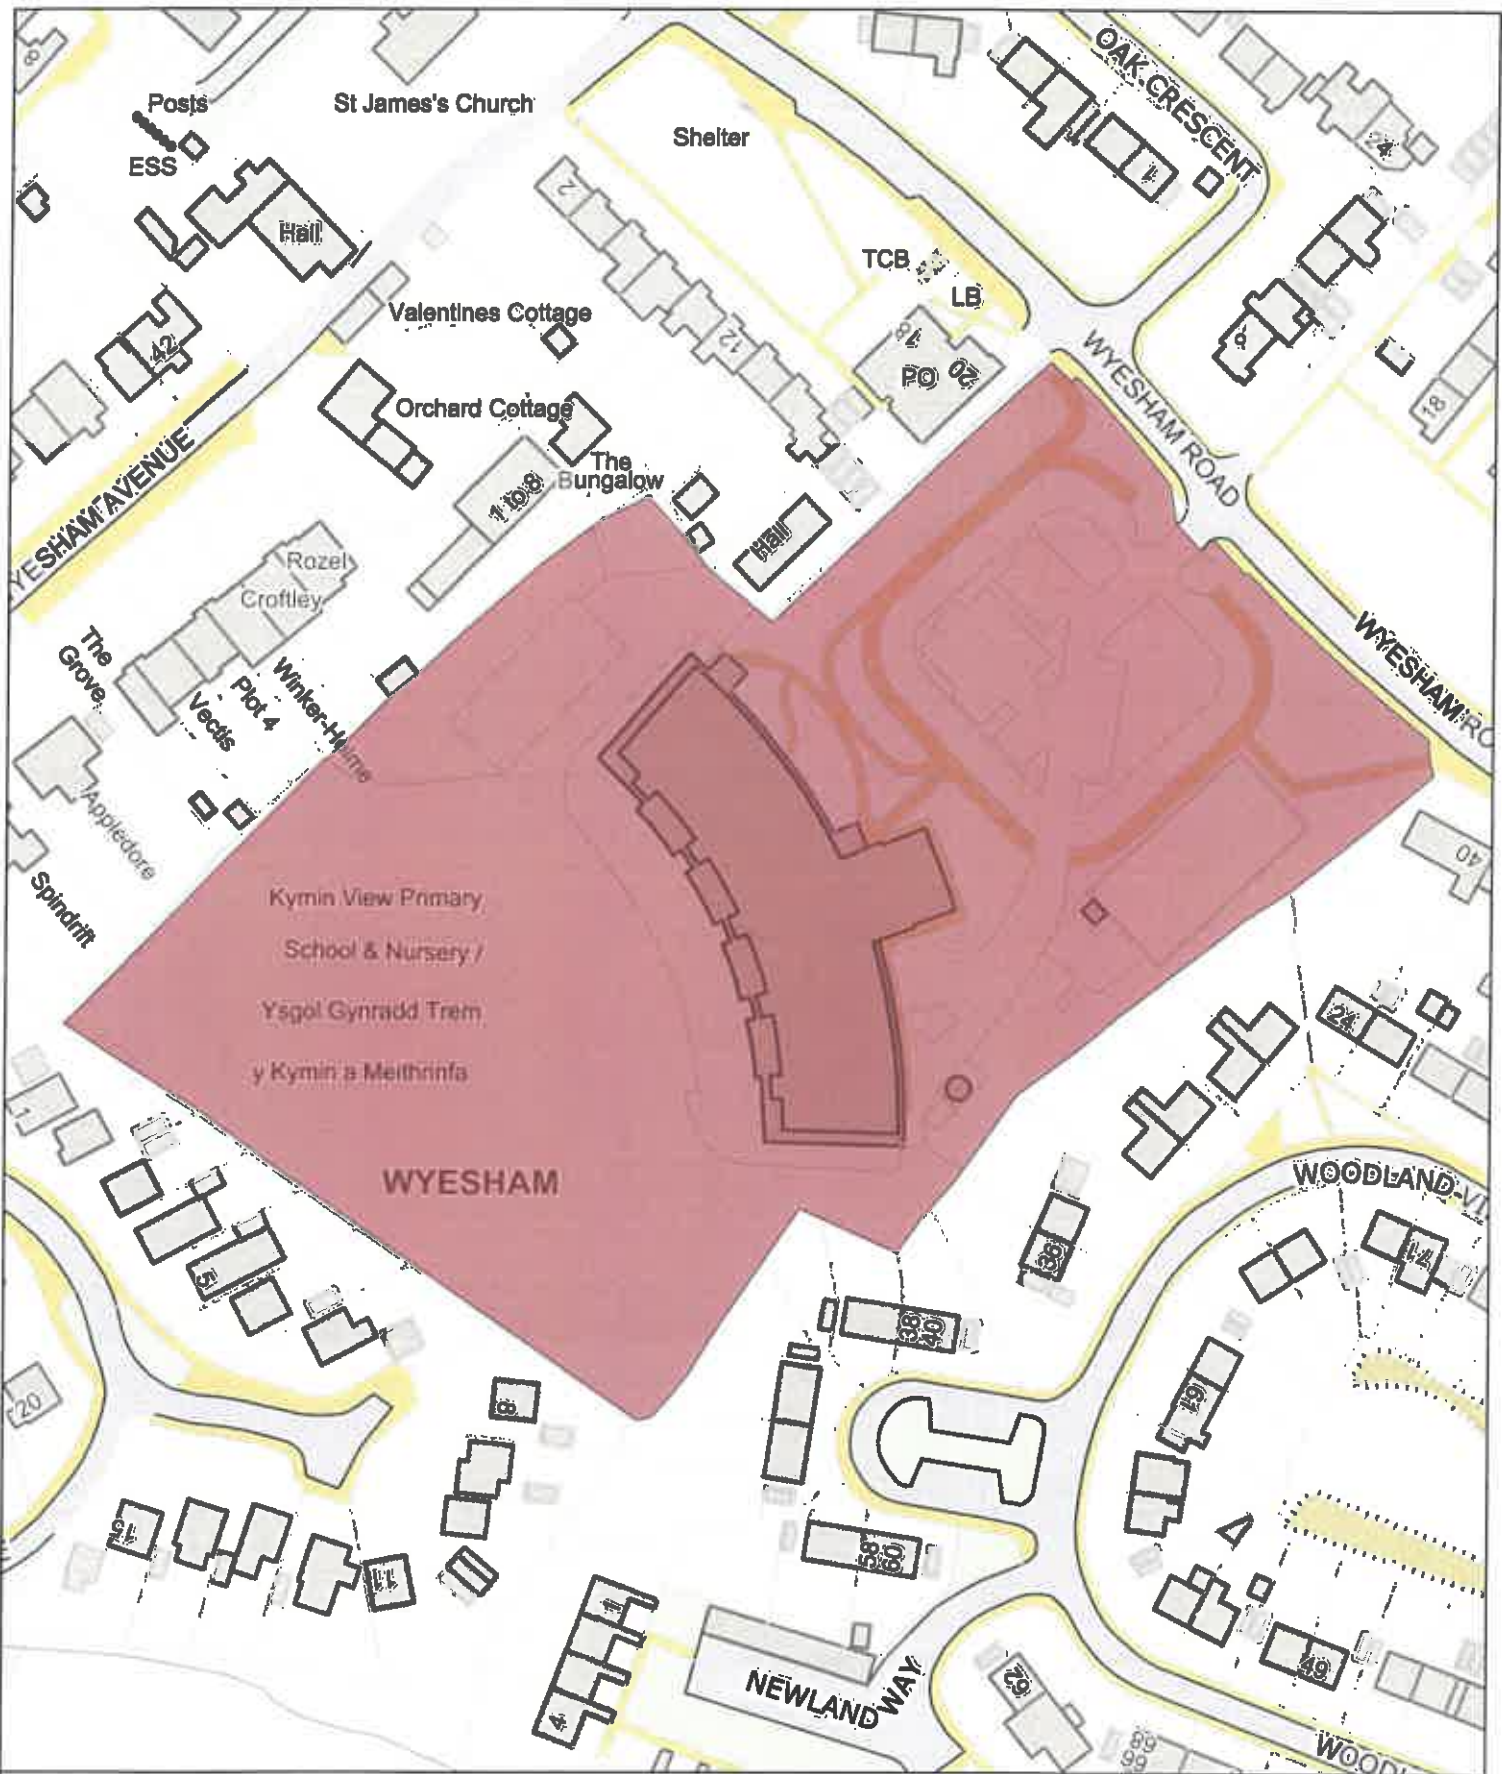

P.M
0059/24

MON-PSPO-163

E (No Dogs) / G (Gwahardd)

Kymin View Primary School, Wyesham Road, Monmouth / Ysgol Gynradd Kymin View, Ffordd Wyesham, Trefynwy

Date: 1st June 2024 / Dyddiad: 1af Mehefin 2024

Legend / Nodiant

**No Dogs /
Gwahardd**

1:1,250