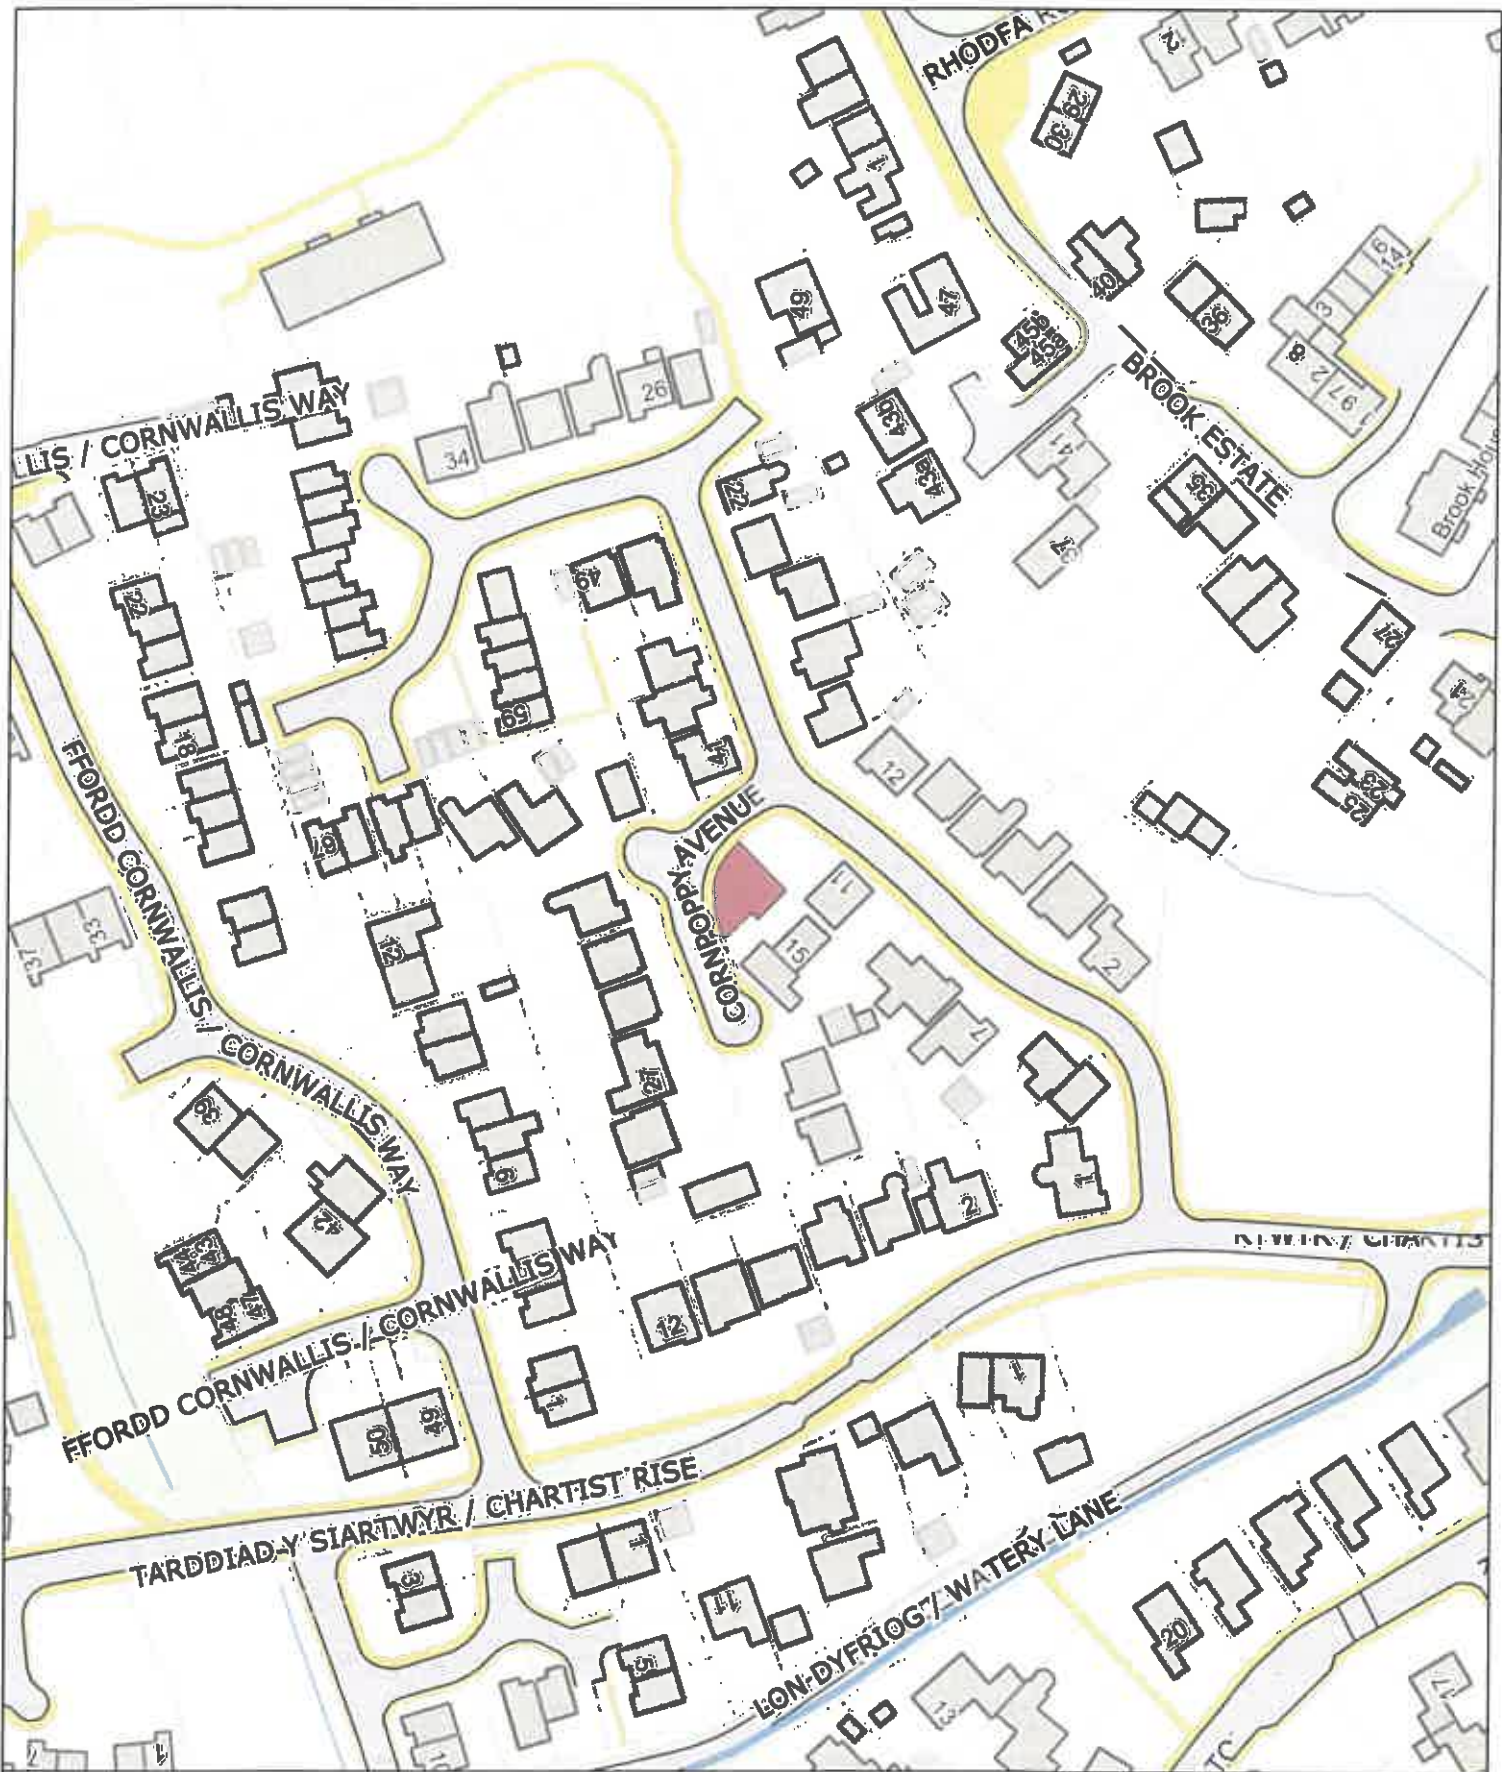

P.M
0059/24

MON-PSPO-157

E (No Dogs) / G (Gwahardd)

**Cornpoppy Avenue Play Area, Rockfield, Monmouth / Man
Chwarae Cornpoppy Avenue, Rockfield, Trefynwy**

Date: 1st June 2024 / Dyddiad: 1af Mehefin 2024

Legend / Nodiant

**No Dogs /
Gwahardd**

1:1,250