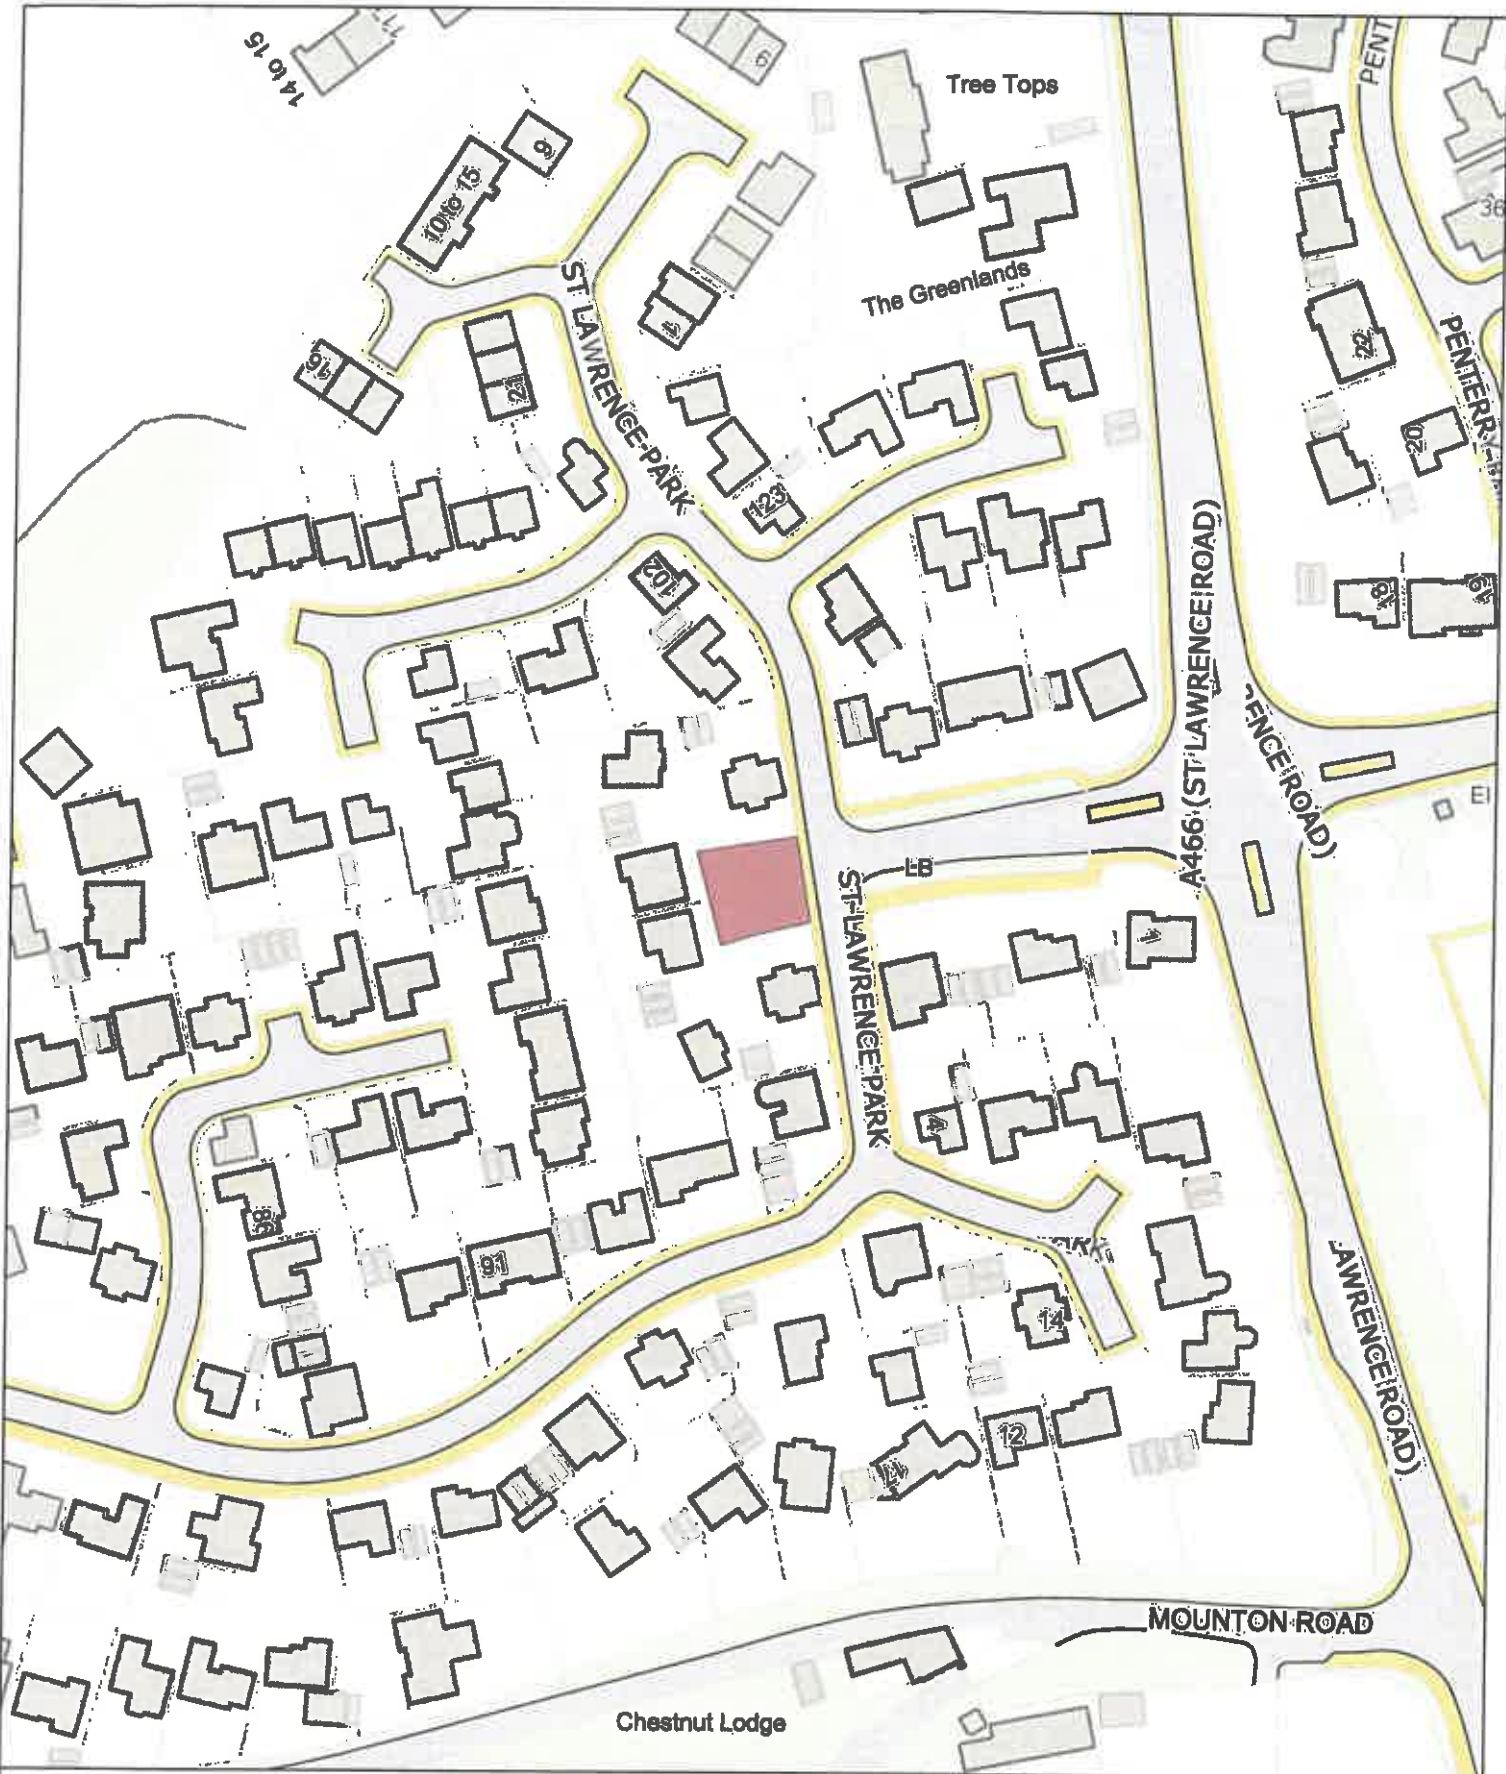

P.M
0059/24

CHW-PSPO-072

E (No Dogs) / G (Gwahardd)

St Lawrence Park Play Area (2), Chepstow / Man Chwarae Parc St Lawrence (2), Cas-gwent

Date: 1st June 2024 / Dyddiad: 1af Mehefin 2024

Legend / Nodiant

No Dogs /
Gwahardd

1:1,250