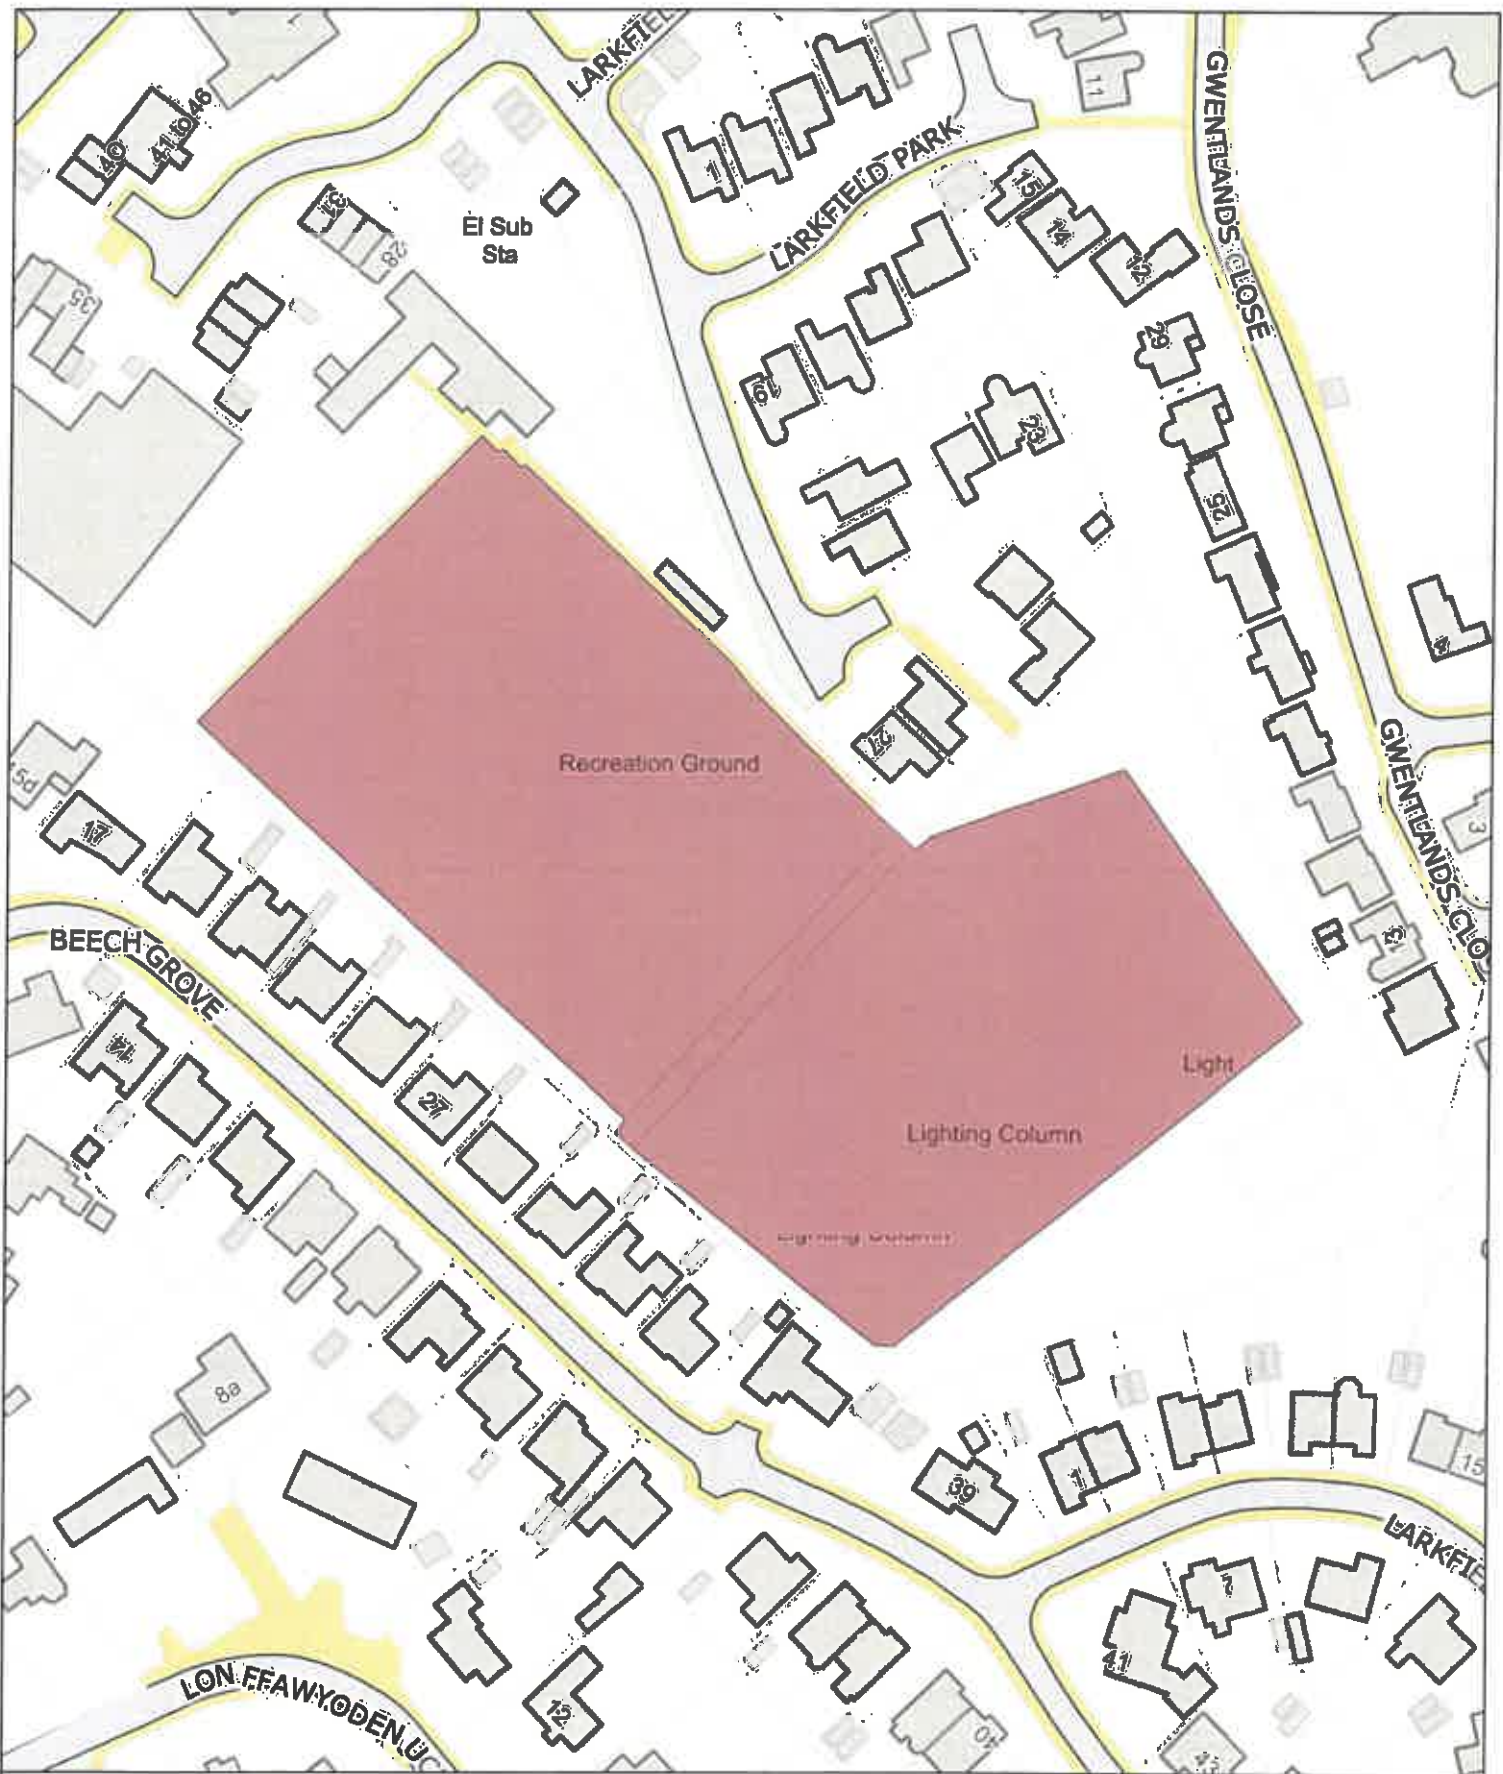

P.M
0059/24

CHW-PSPO-079

E (No Dogs) / G (Gwahardd)

Chepstow Town AFC Sports Pitches, Larkfield Chepstow / Caeau

Chwaraeon AFC Tref Cas-gwent, Larkfield, Cas-gwent

Date: 1st June 2024 / Dyddiad: 1af Mehefin 2024

Legend / Nodiant

**No Dogs /
Gwahardd**

1:1,250