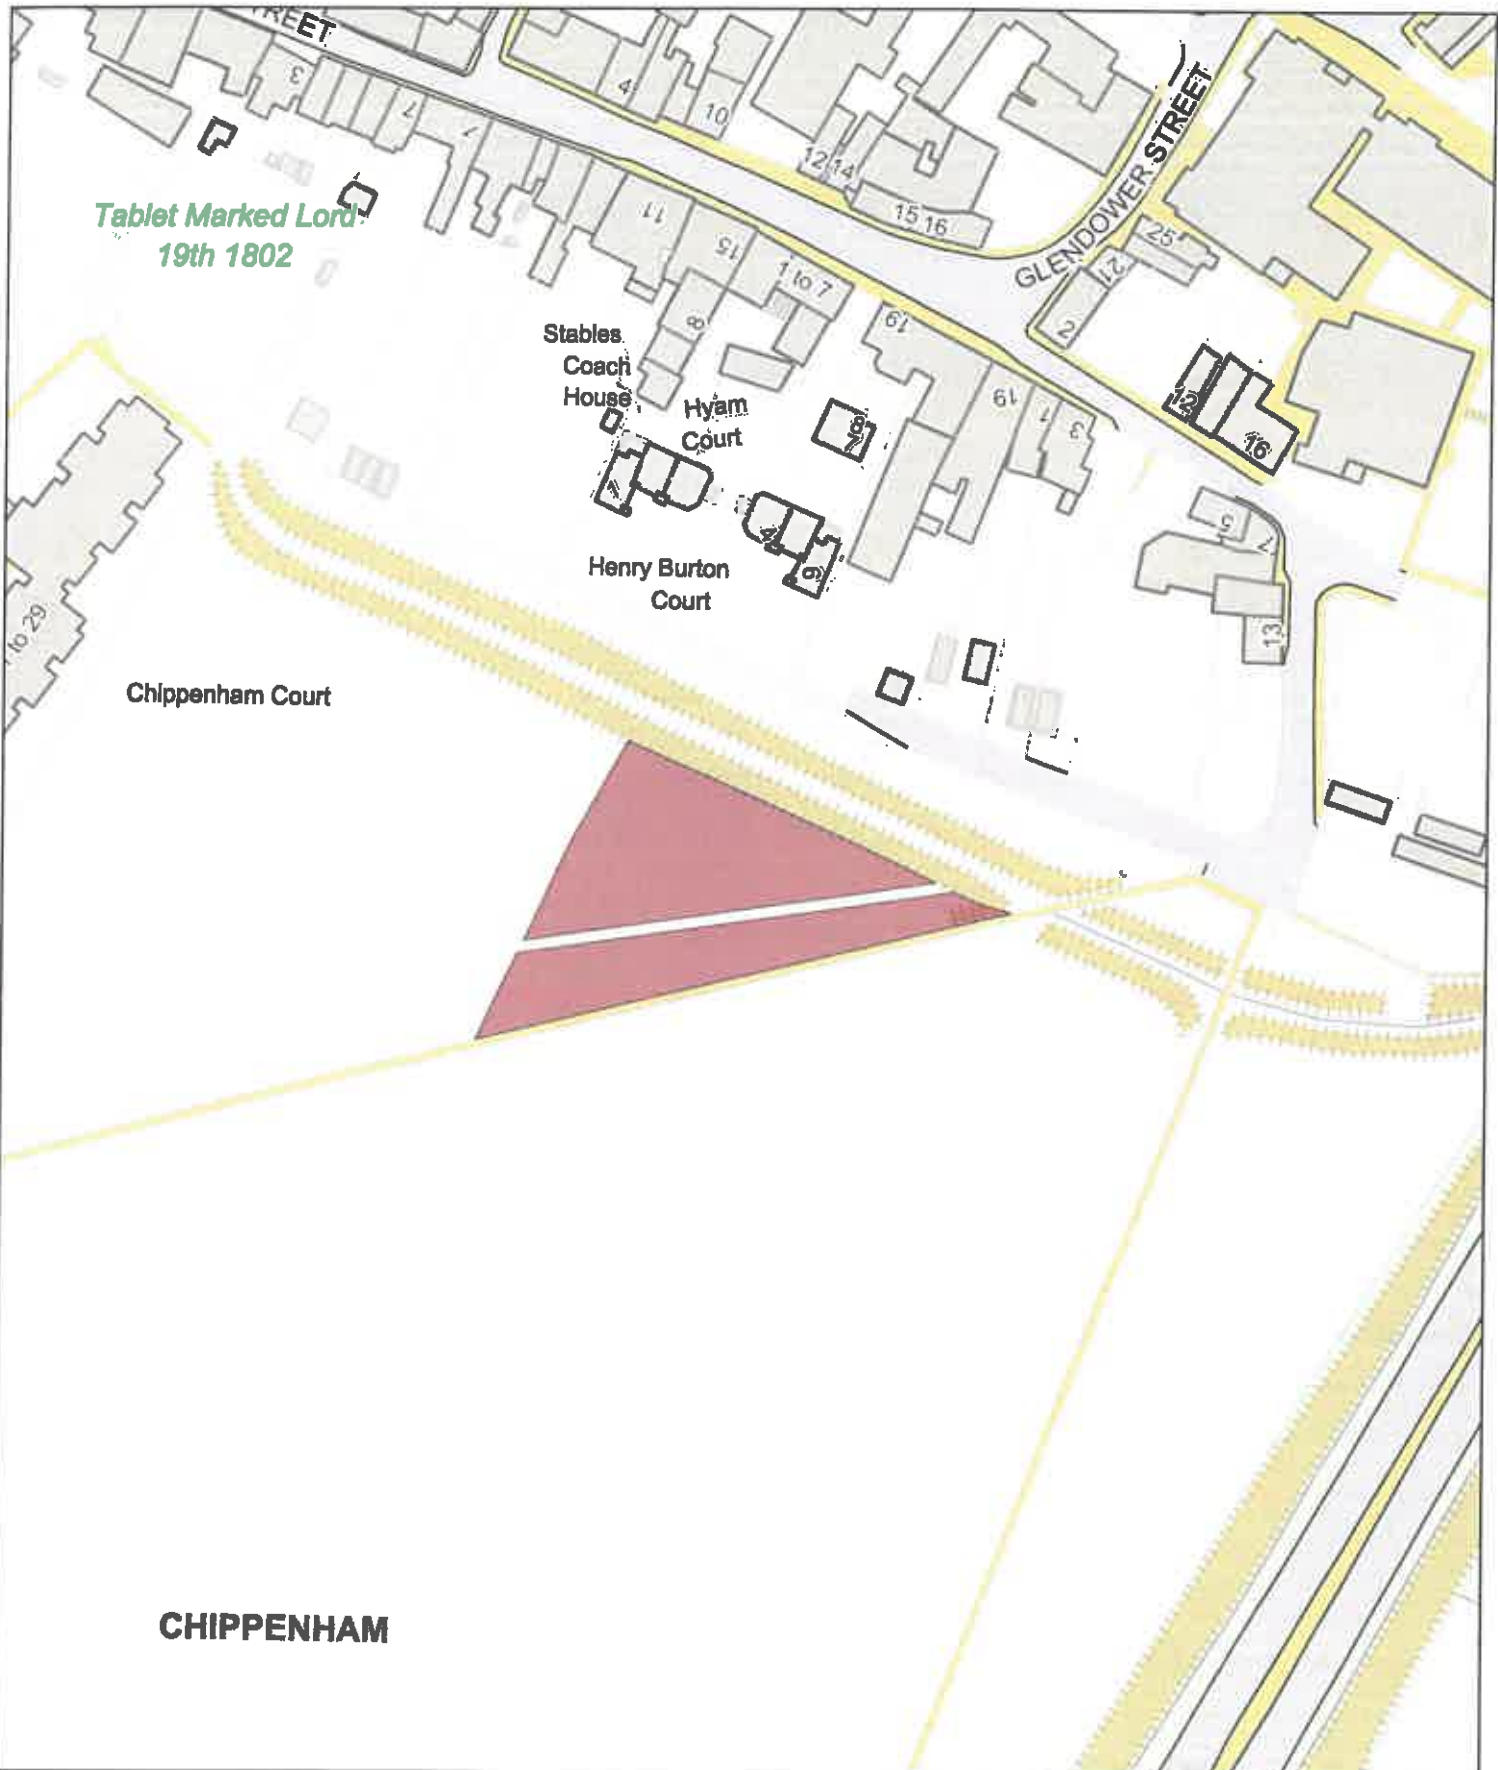

CHIPPENHAM

P.M
0059/24

MON-PSPO-143
E (No Dogs) / G (Gwahardd)
Chippenham Mead Play Area Monmouth / Man Chwarae
Chippenham Mead, Trefynwy
Date: 1st June 2024 / Dyddiad: 1af Mehefin 2024

Legend / Nodiant

**No Dogs /
Gwahardd**

1:1,250