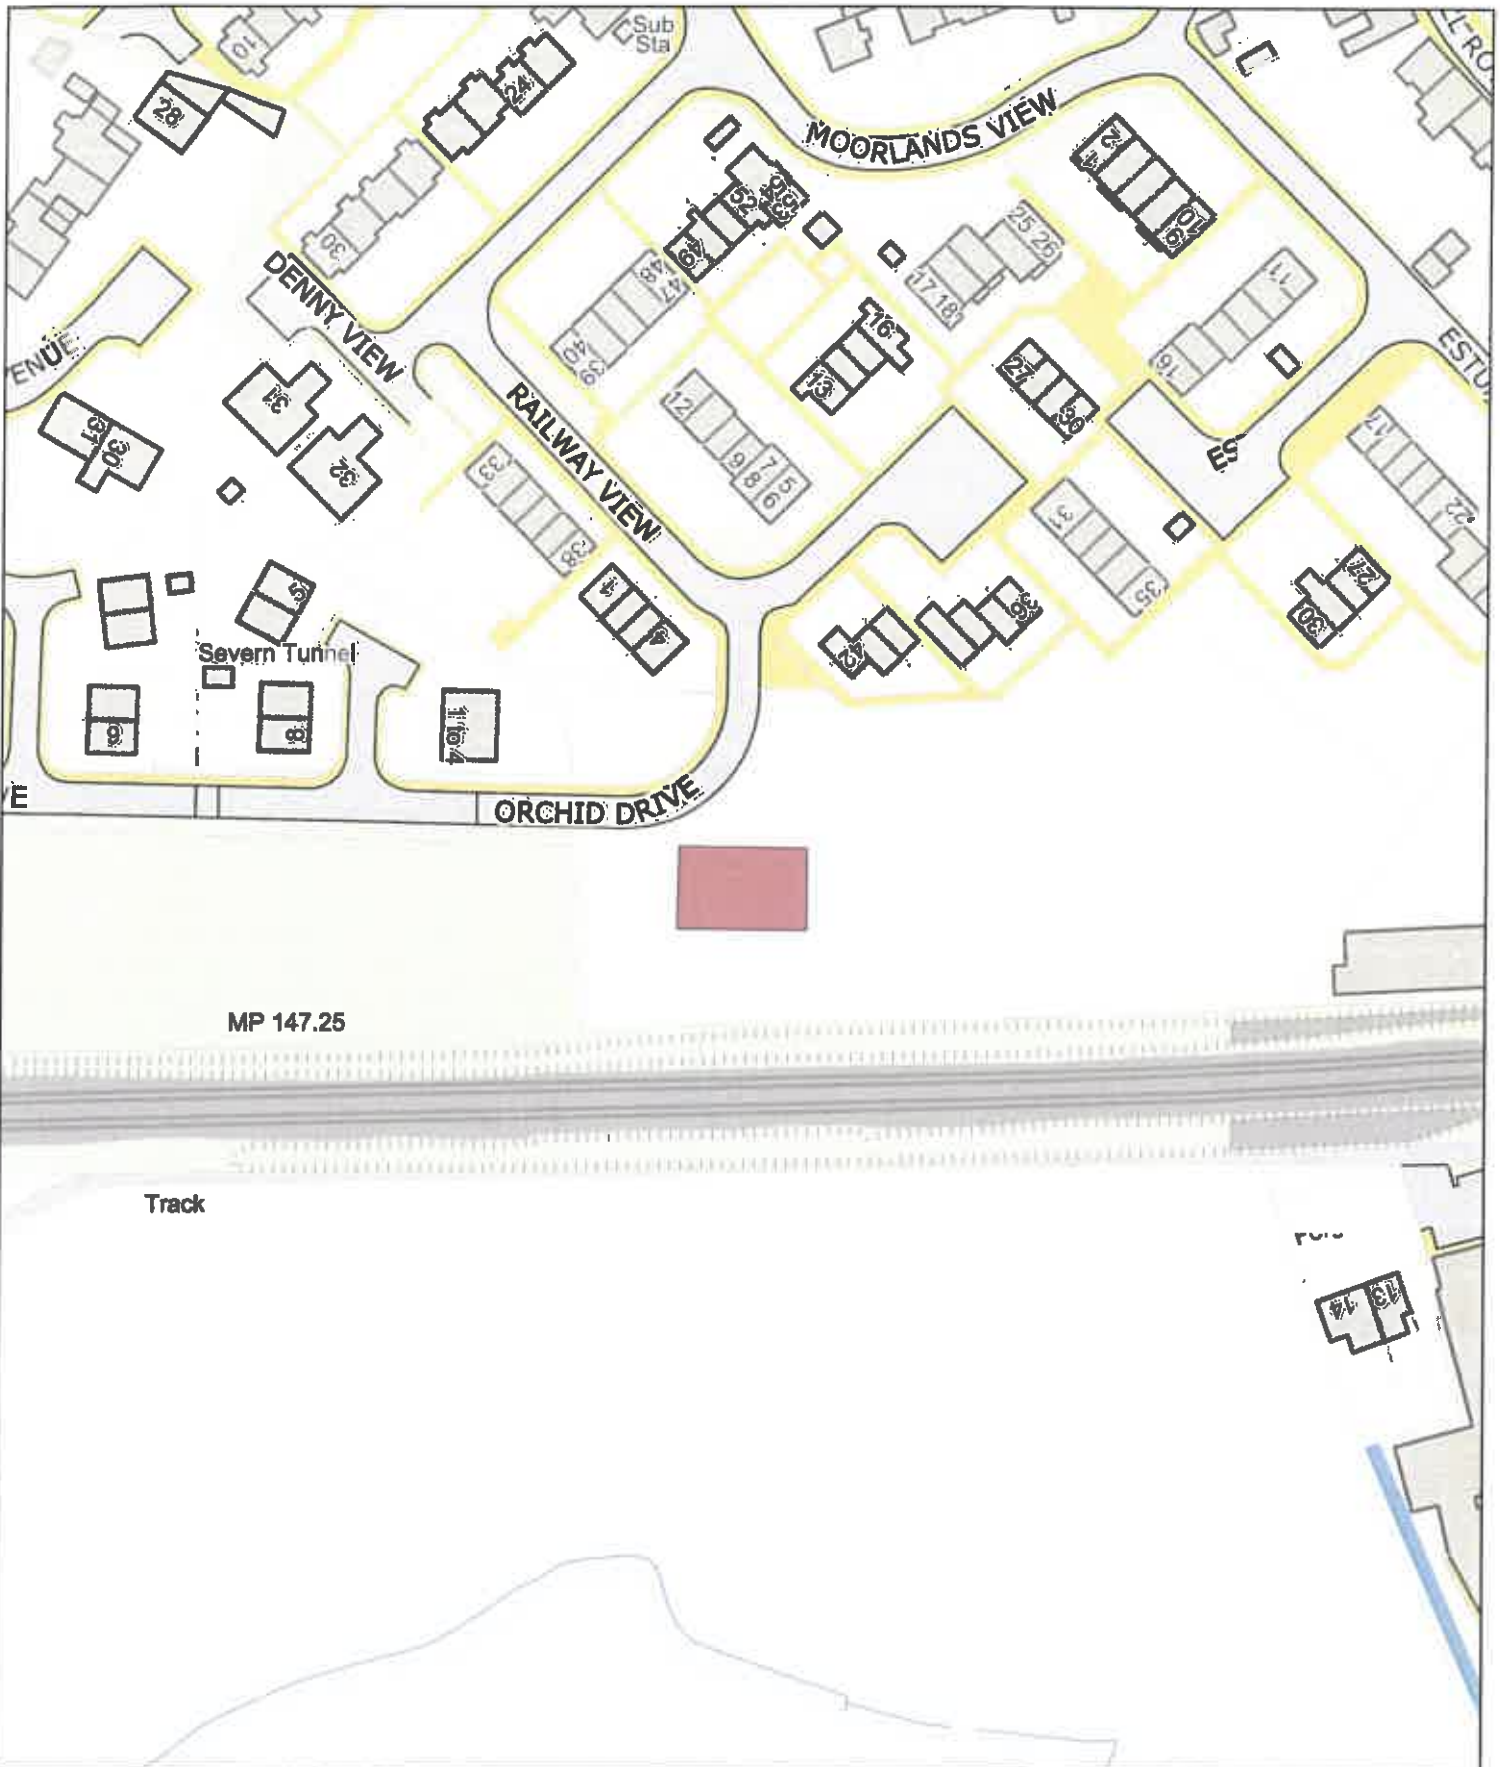

MP 147.25

Track

P.M
0059/24

CDT-PSPO-043

E (No Dogs) / G (Gwahardd)

Railway View Play Area, Caldicot / Man Chwarae Railway View,
Cil-y-coed

Date: 1st June 2024 / Dyddiad: 1af Mehefin 2024

Legend / Nodiant

No Dogs /
Gwahardd

1:1,250