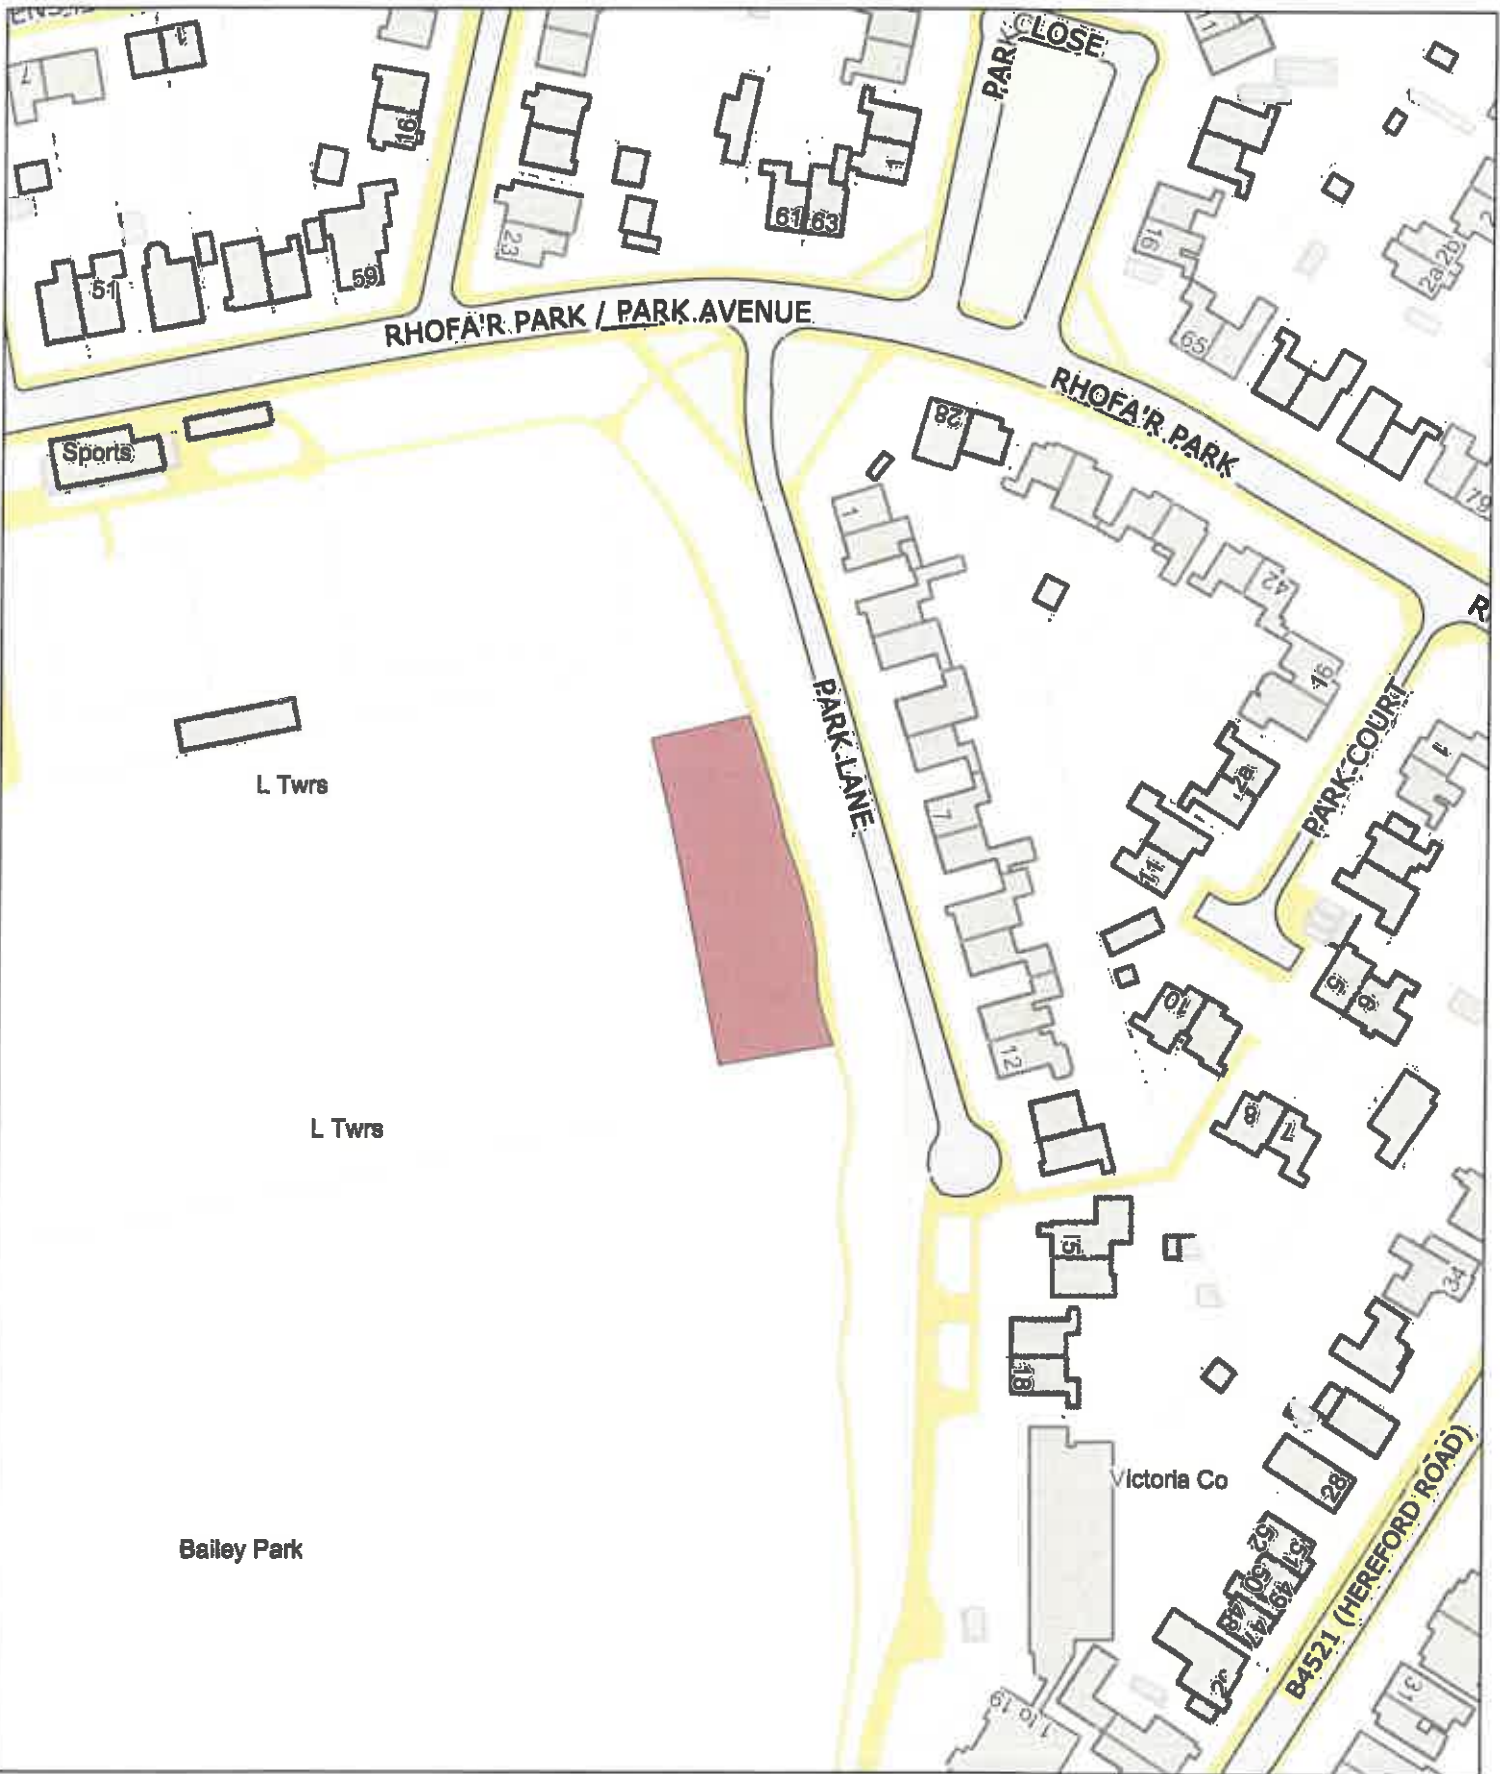

P.M
0059/24

ABVY-PSPO-003
E (No Dogs) / G (Gwahardd)
Bailey Park Play Area, Abergavenny / Man Chwarae Parc Bailey, Y Fenni

Date: 1st June 2024 / Dyddiad: 1af Mehefin 2024

Legend / Nodiant

No Dogs /
Gwahardd

1:1,250