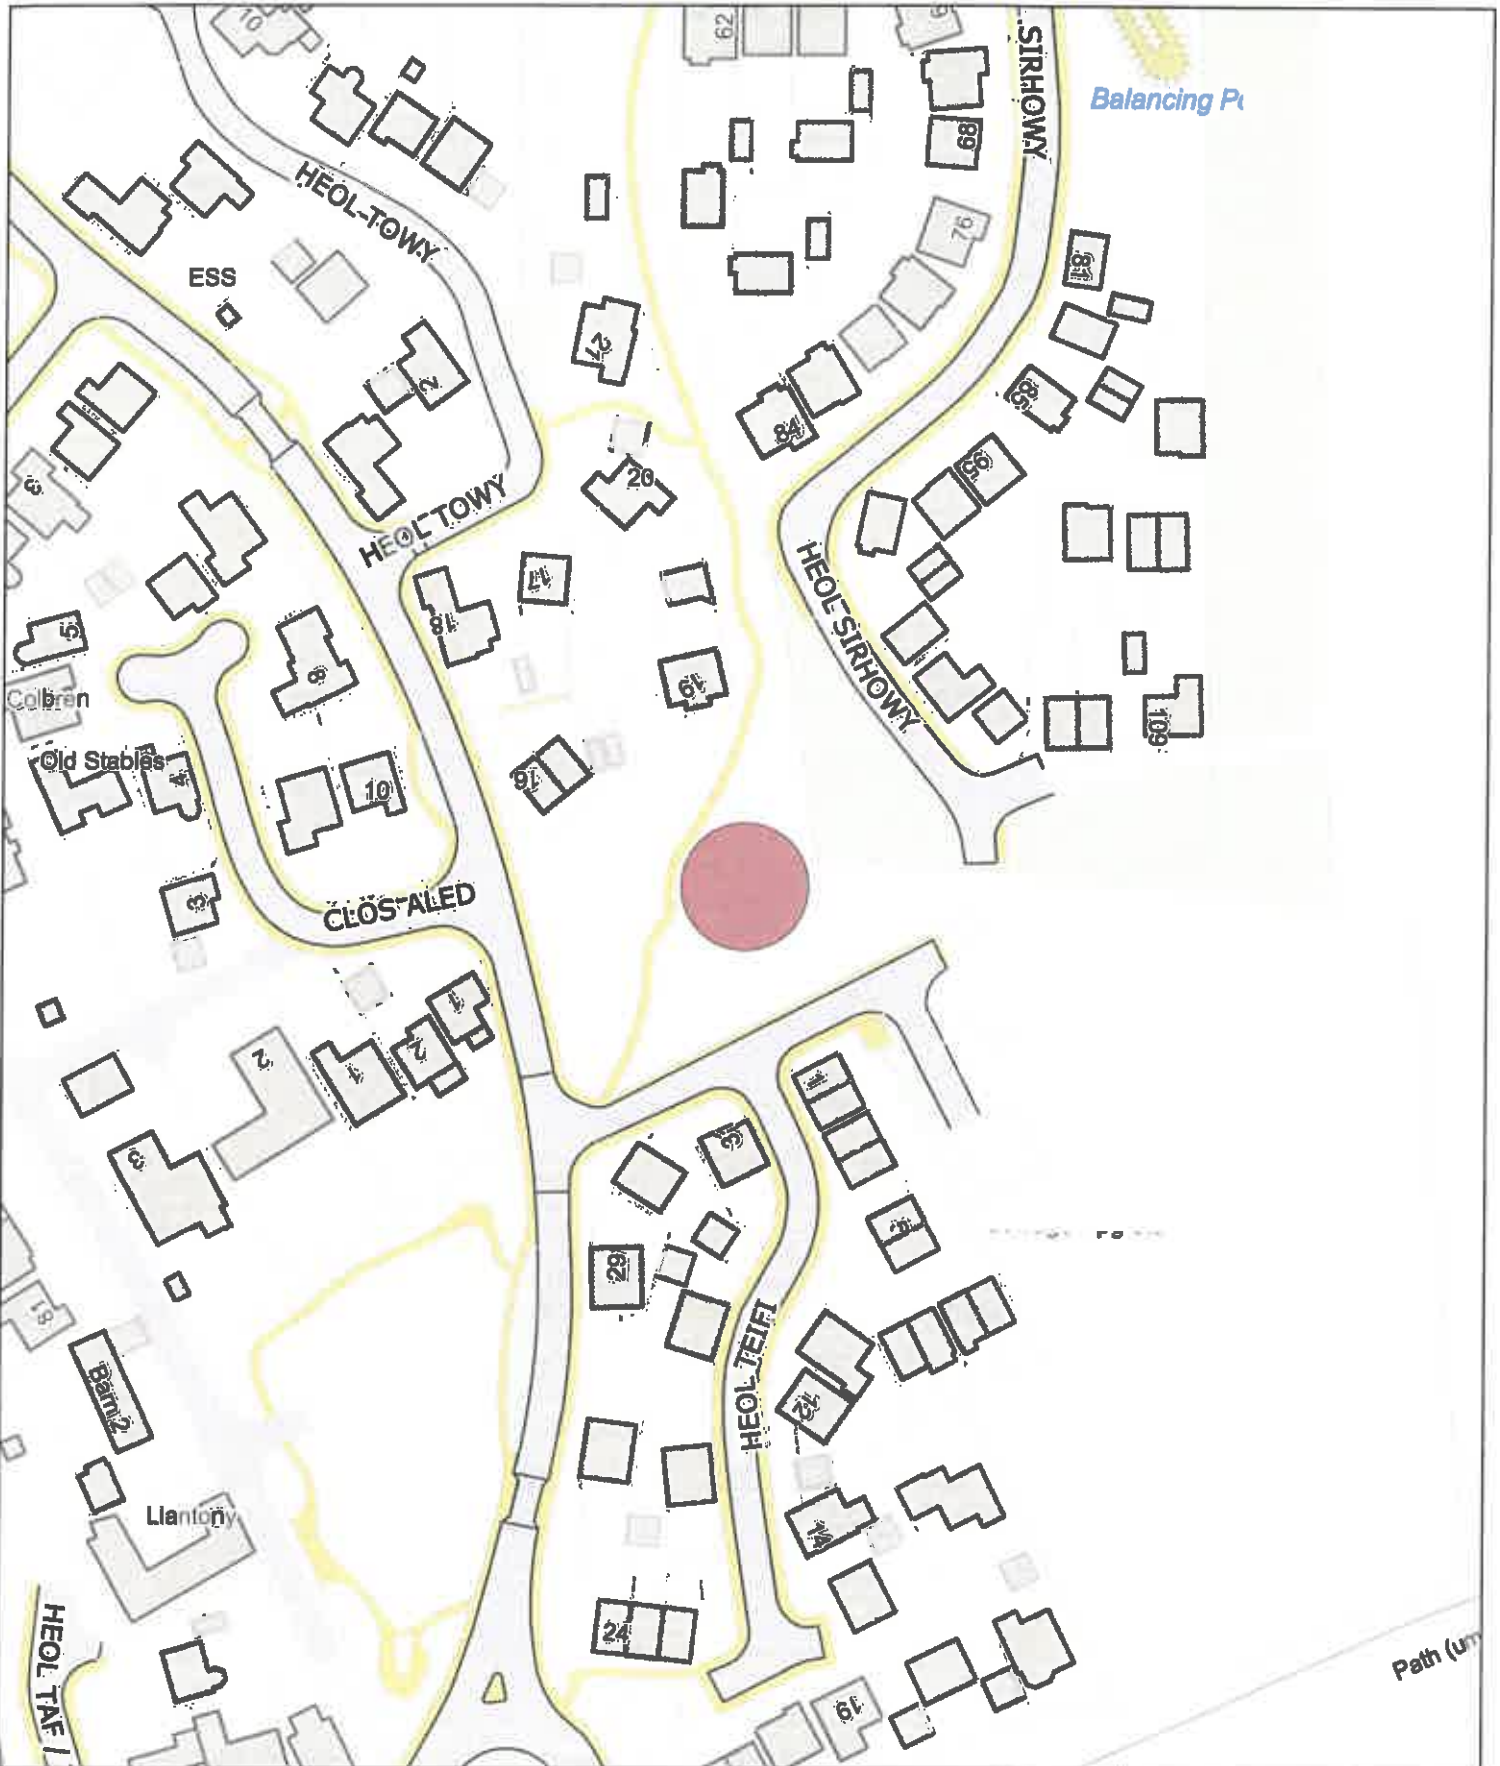

P.M
0059/24

CDT-PSPO-033

E (No Dogs) / G (Gwahardd)

Heol Teifi Play Area, Caldicot / Man Chwarae Heol Teifi, Cil-y-coed

Date: 1st June 2024 / Dyddiad: 1af Mehefin 2024

Legend / Nodiant

No Dogs /
Gwahardd

1:1,250