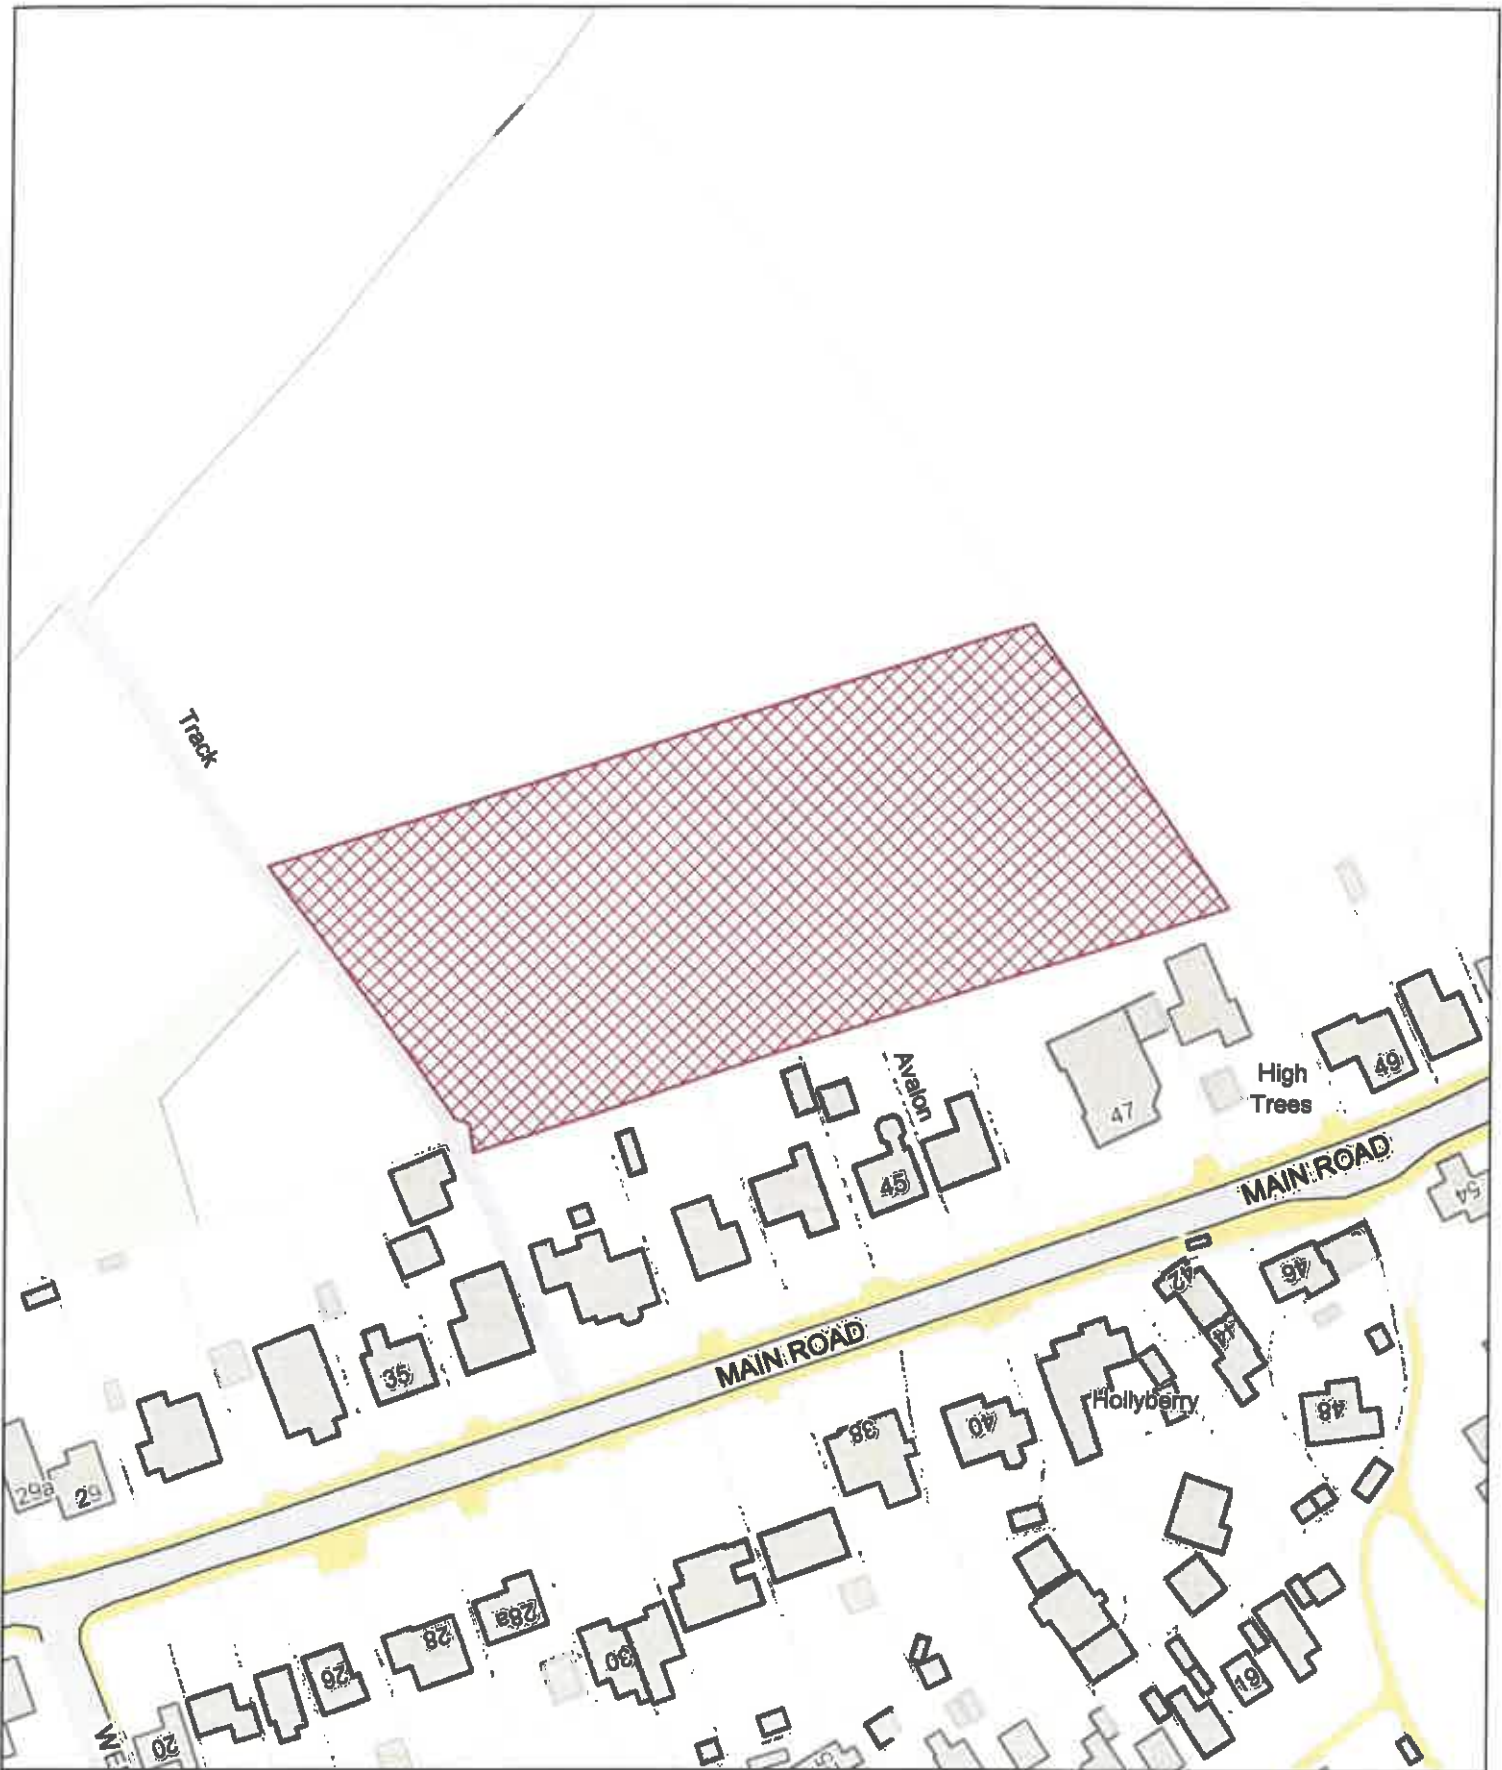

P.M
0059/24

PSK-PSPO-170

LO (Dogs on Leads) / TU (Tennyn yn Unig)

Quest Field Play Area and Benches, Portskewett / Man Chware
a Meinciau Quest Field, Porthsgiwed

Date: 1st June 2024 / Dyddiad: 1af Mehefin 2024

Legend / Nodiant

Dogs on Leads / Tennyn yn Unig

1:1,250