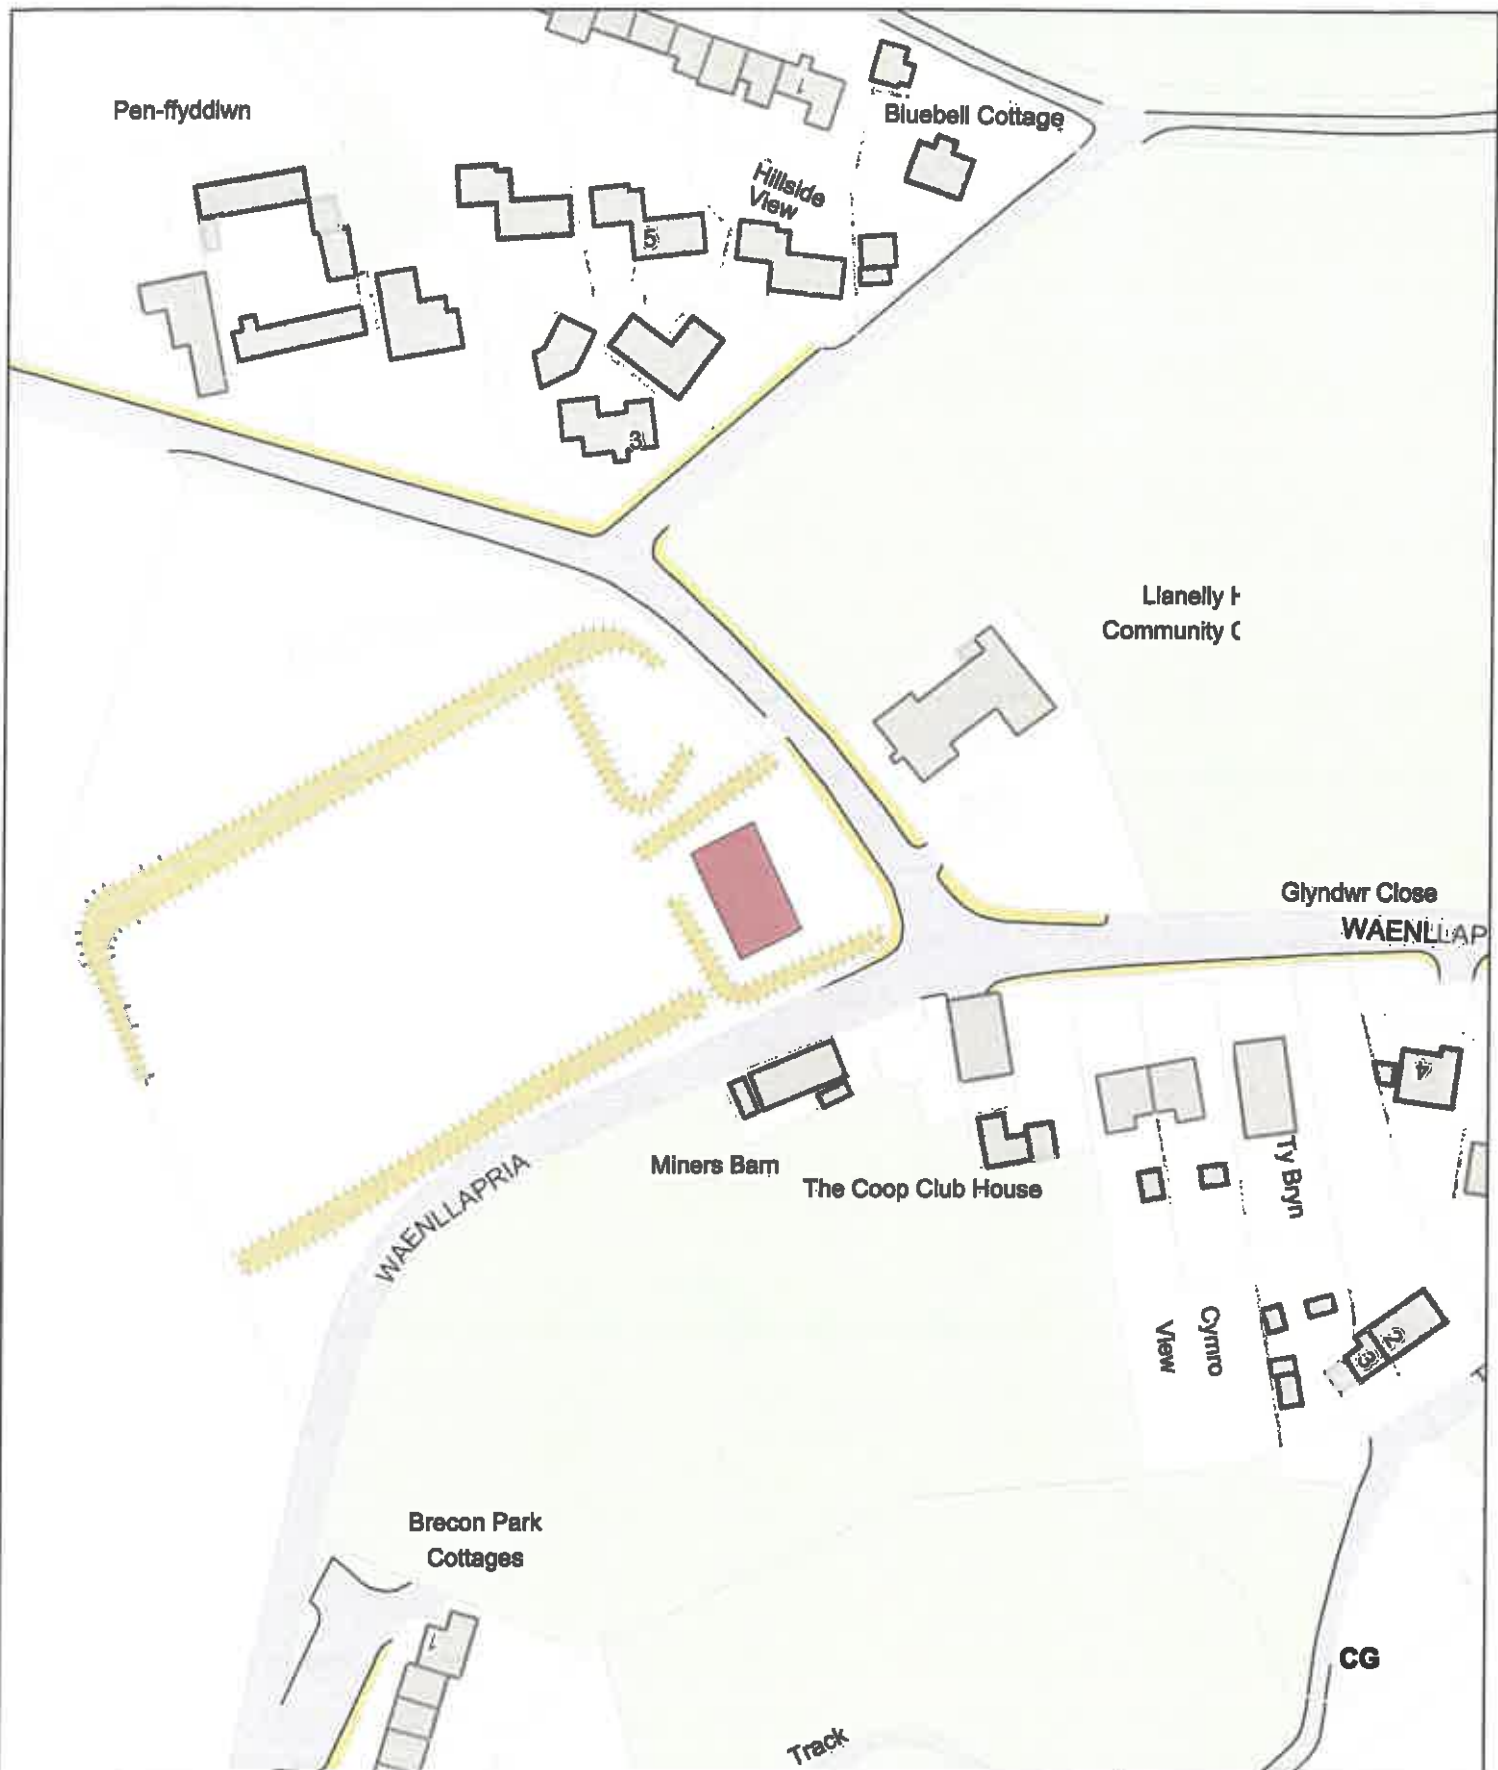

P.M
0059/24

LLY-PSPO-105

E (No Dogs) / G (Gwahardd)

Llanelli Hill Playing Fields Play Area / Man Chwarae

Caeau Chwarae Llanelli Hill

Date: 1st June 2024 / Dyddiad: 1af Mehefin 2024

Legend / Nodiant

No Dogs /
Gwahardd

1:1,250