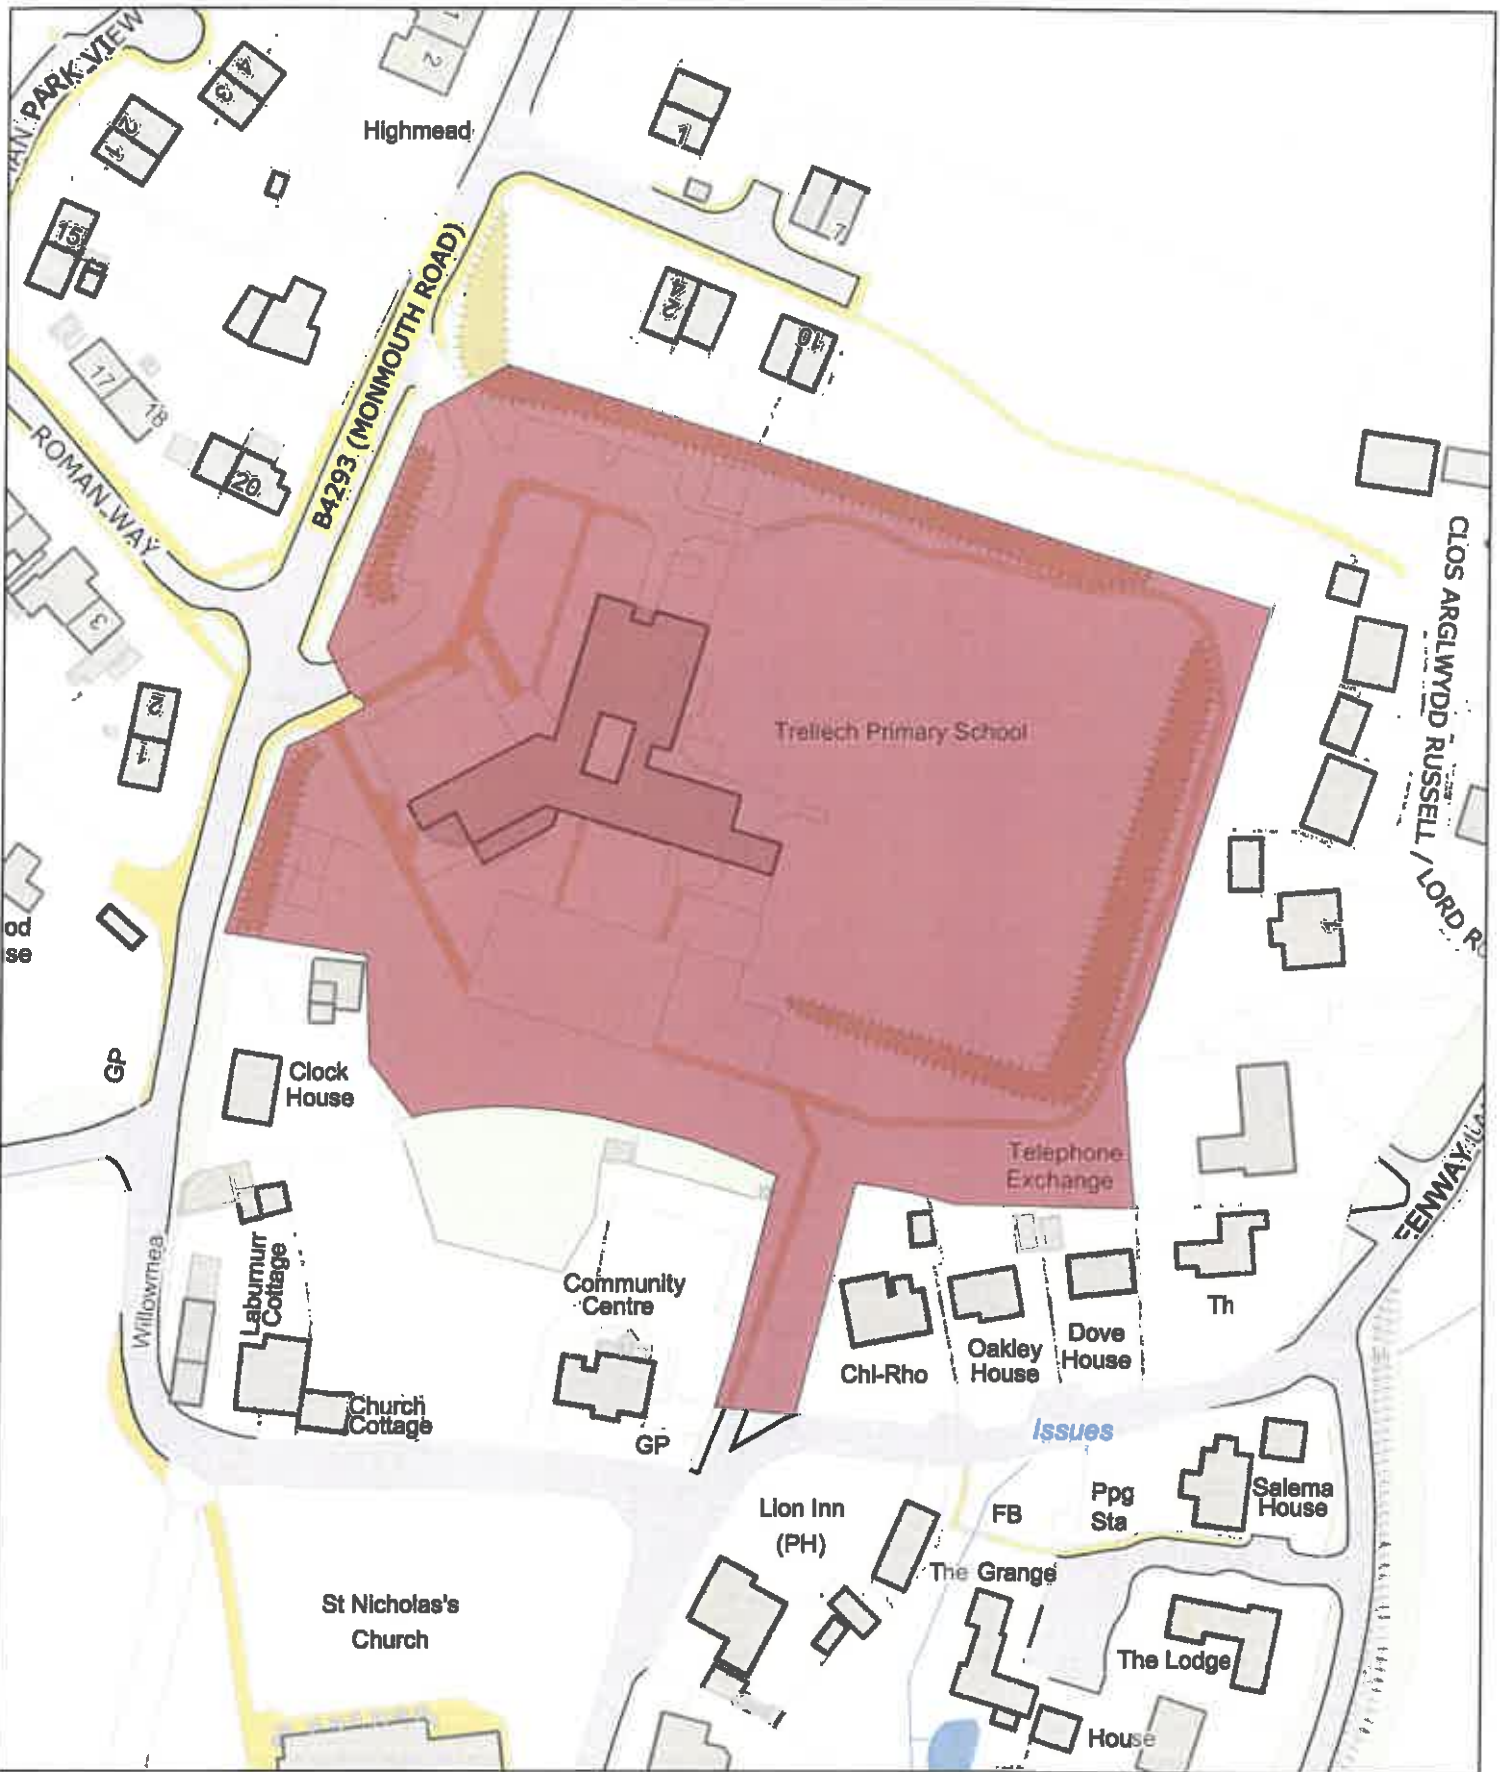

P.M
0059/24

TRL-PSPO-190

E (No Dogs) / G (Gwahardd)

Trellech Primary School, Trellech / Ysgol Gynradd Trellech,
Trellech

Date: 1st June 2024 / Dyddiad: 1af Mehefin 2024

Legend / Nodiant

No Dogs /
Gwahardd

1:1,250