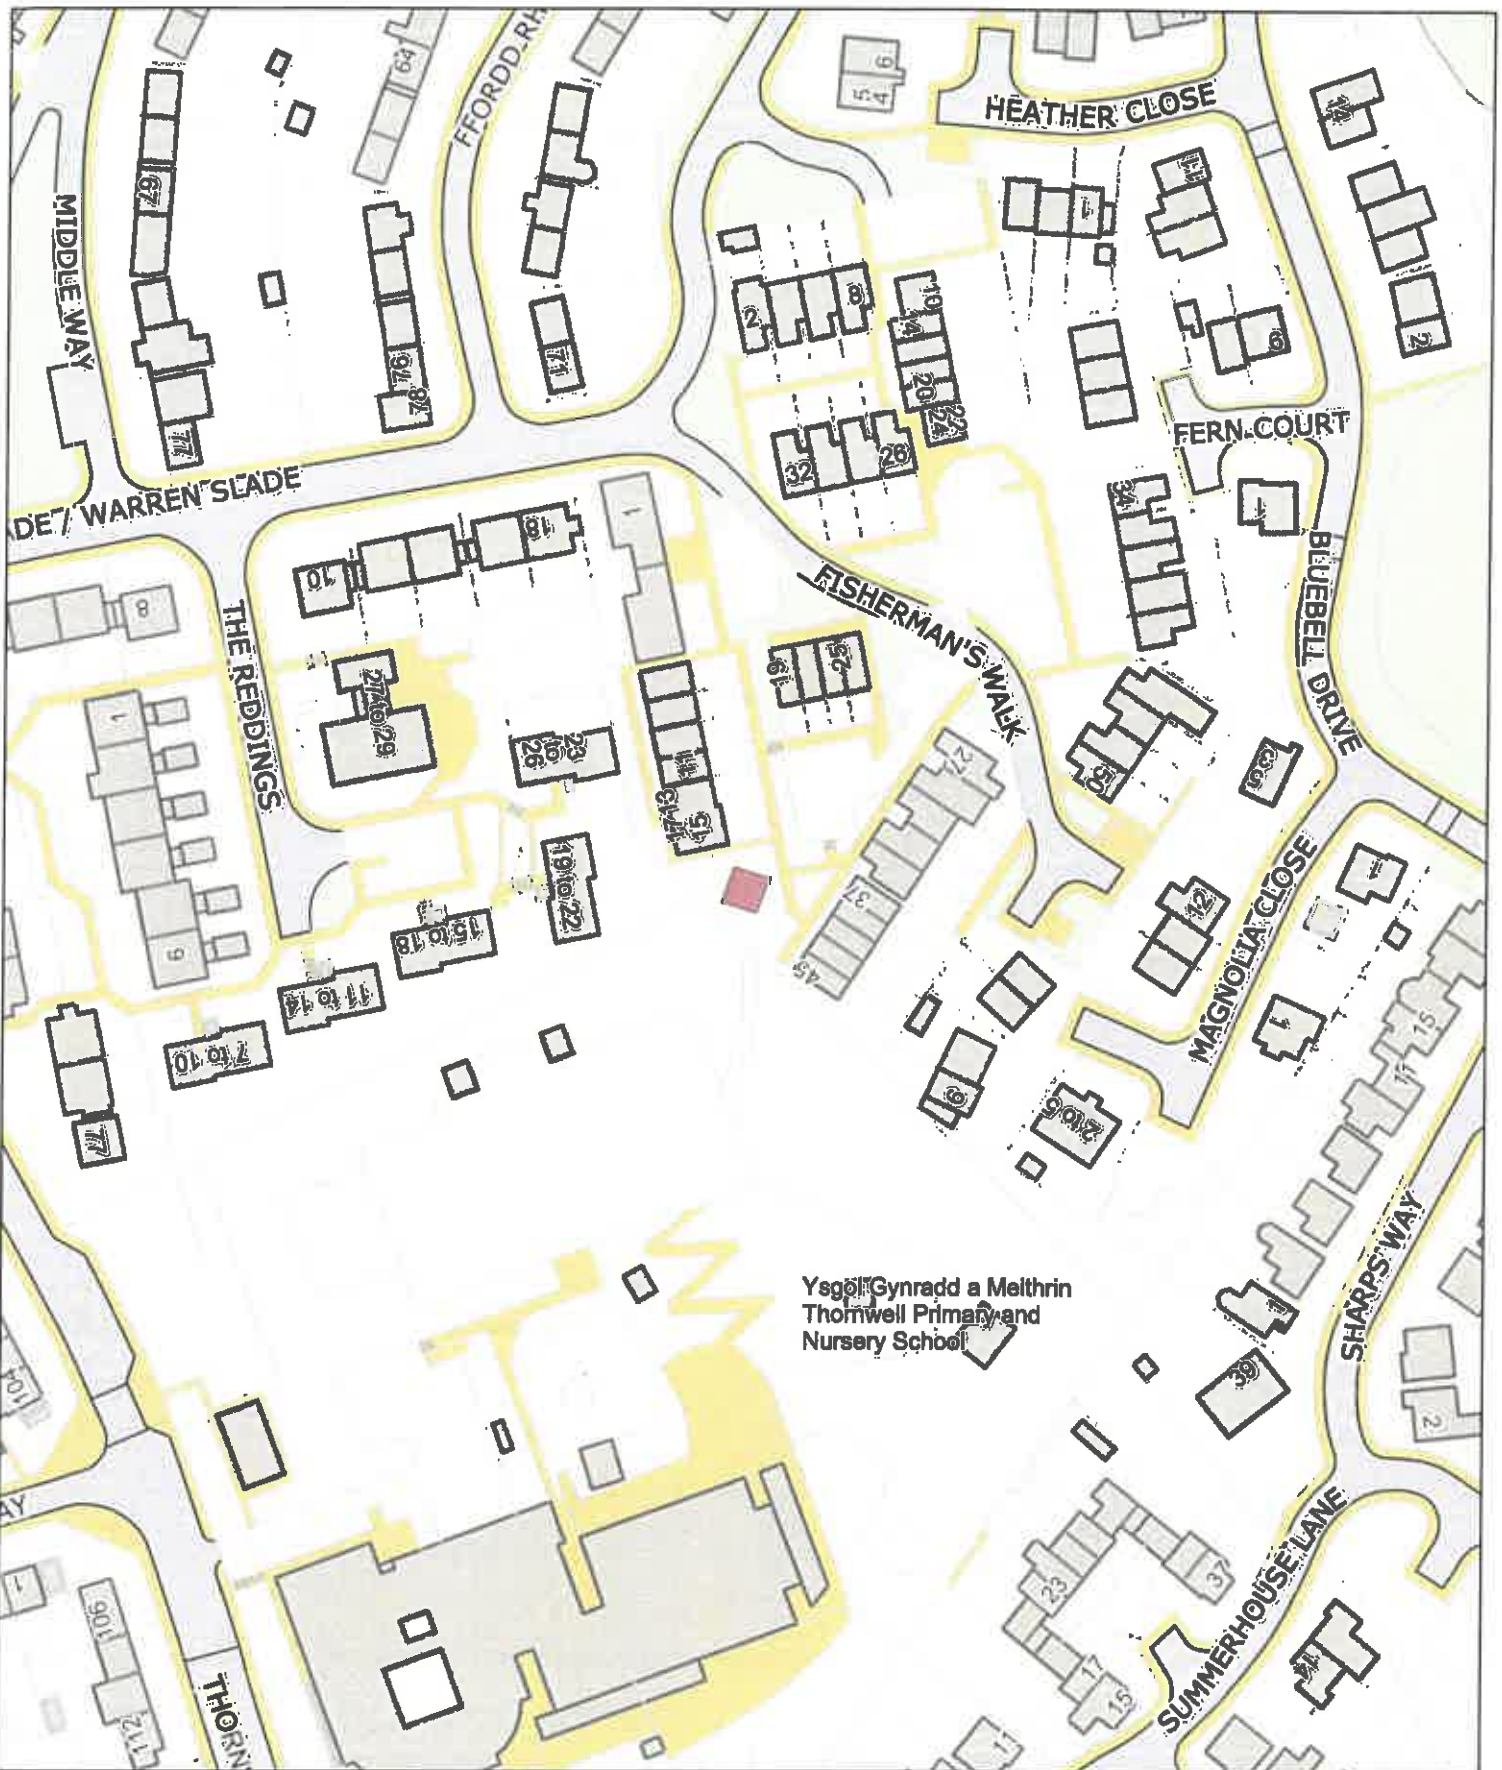

Ysgol Gynradd a Melthrin
Thornwell Primary and
Nursery School

P.M
0059/24

CHW-PSPO-077

E (No Dogs) / G (Gwahardd)

Fishermans Walk Play Area, Bulwark, Chepstow / Man Chwarae
Fishermans Walk, Bulwark, Cas-gwent

Date: 1st June 2024 / Dyddiad: 1af Mehefin 2024

Legend / Nodiant

No Dogs /
Gwahardd

1:1,250