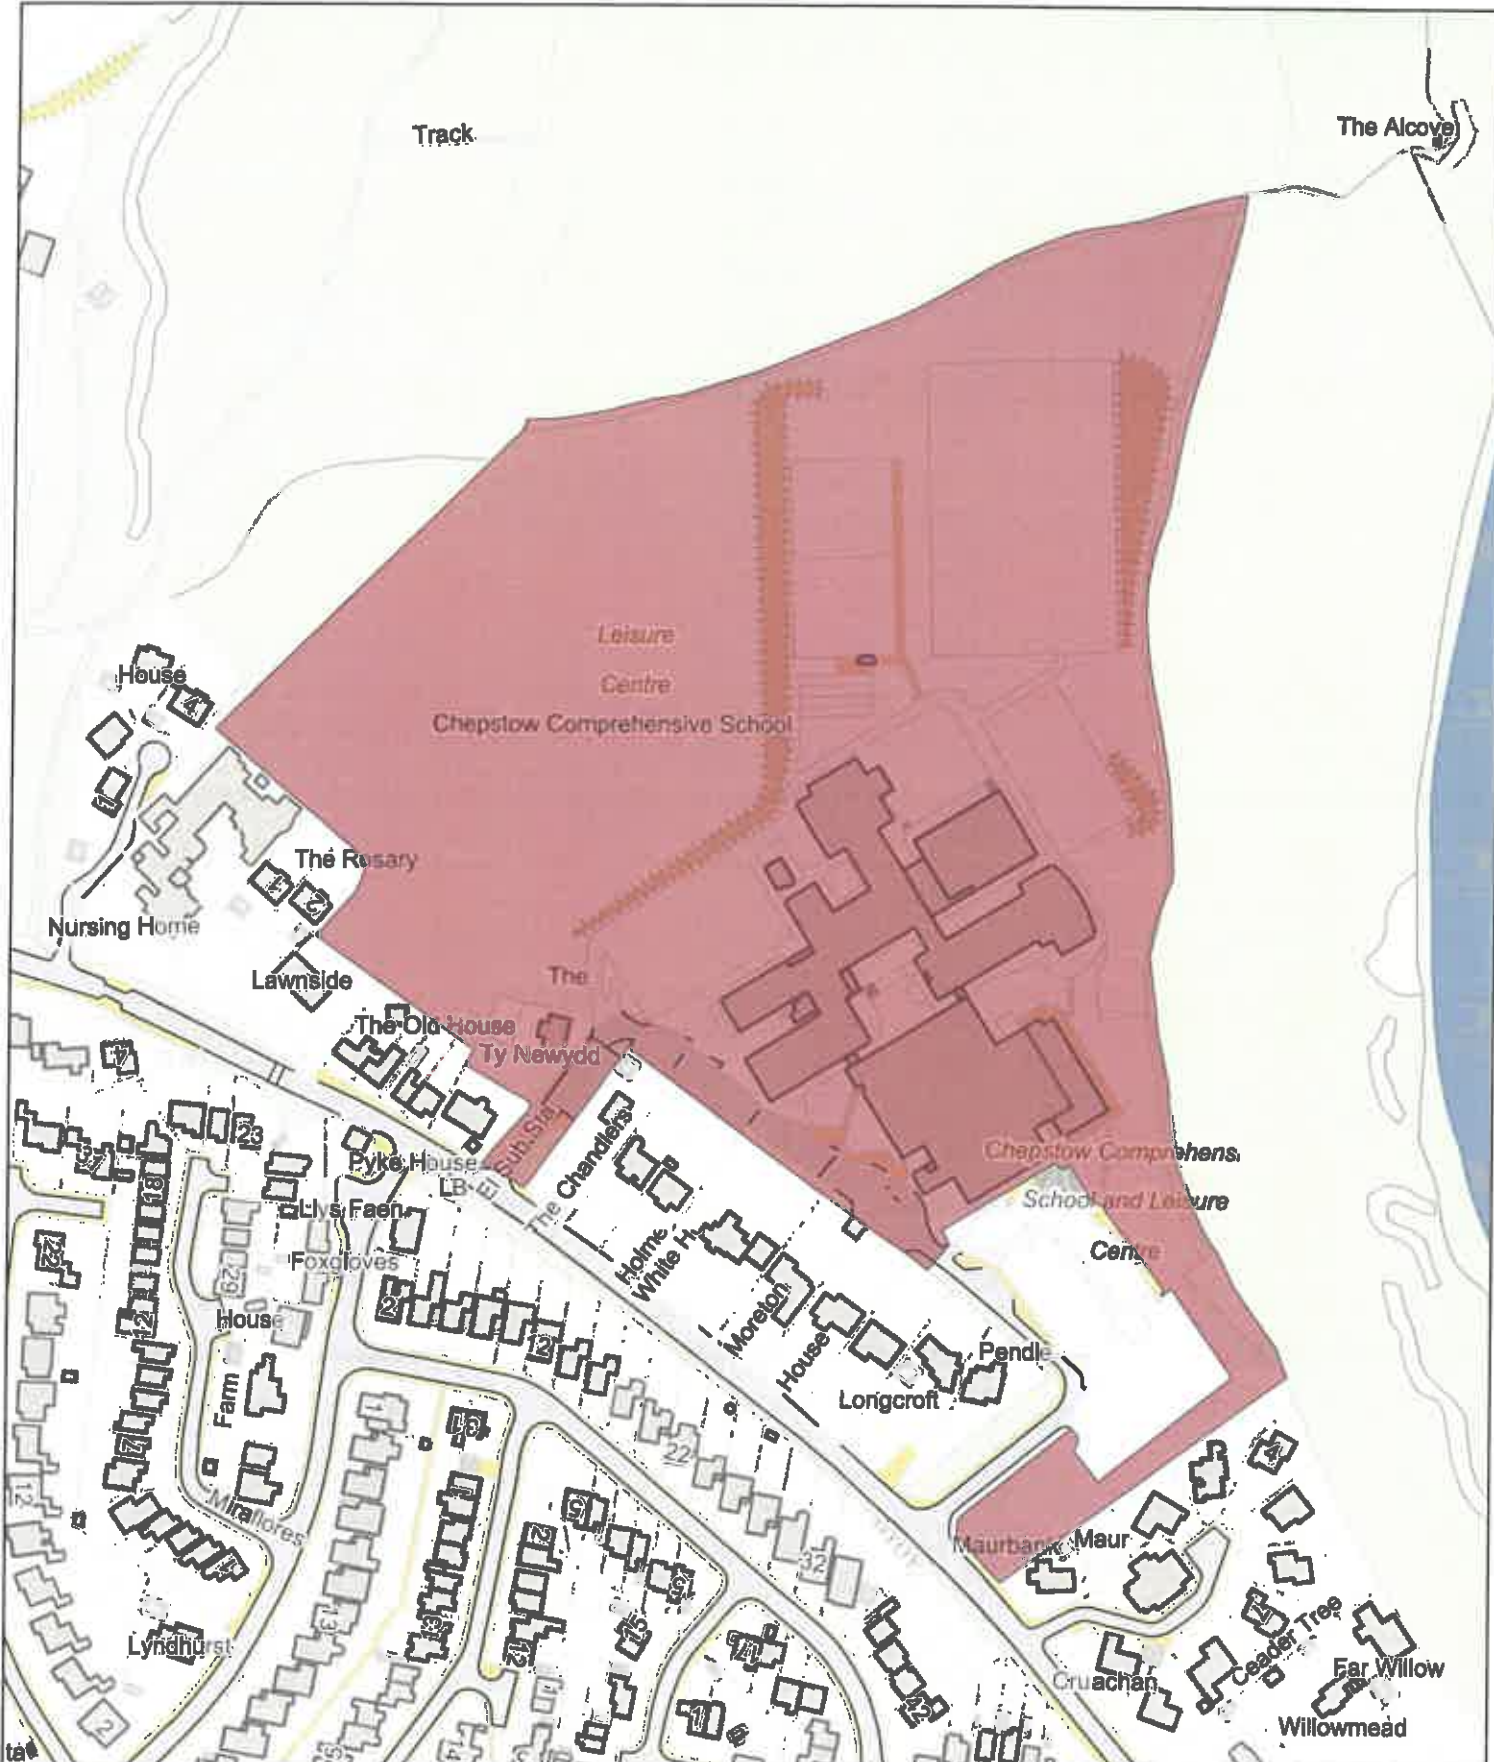

P.M
0059/24

CHW-PSPO-083

E (No Dogs) / G (Gwahardd)

Chepstow School and Leisure Centre / Ysgol Cas-gwent a'r
Ganolfan Hamdden

Date: 1st June 2024 / Dyddiad: 1af Mehefin 2024

Legend / Nodiant

No Dogs /
Gwahardd

1:2,500