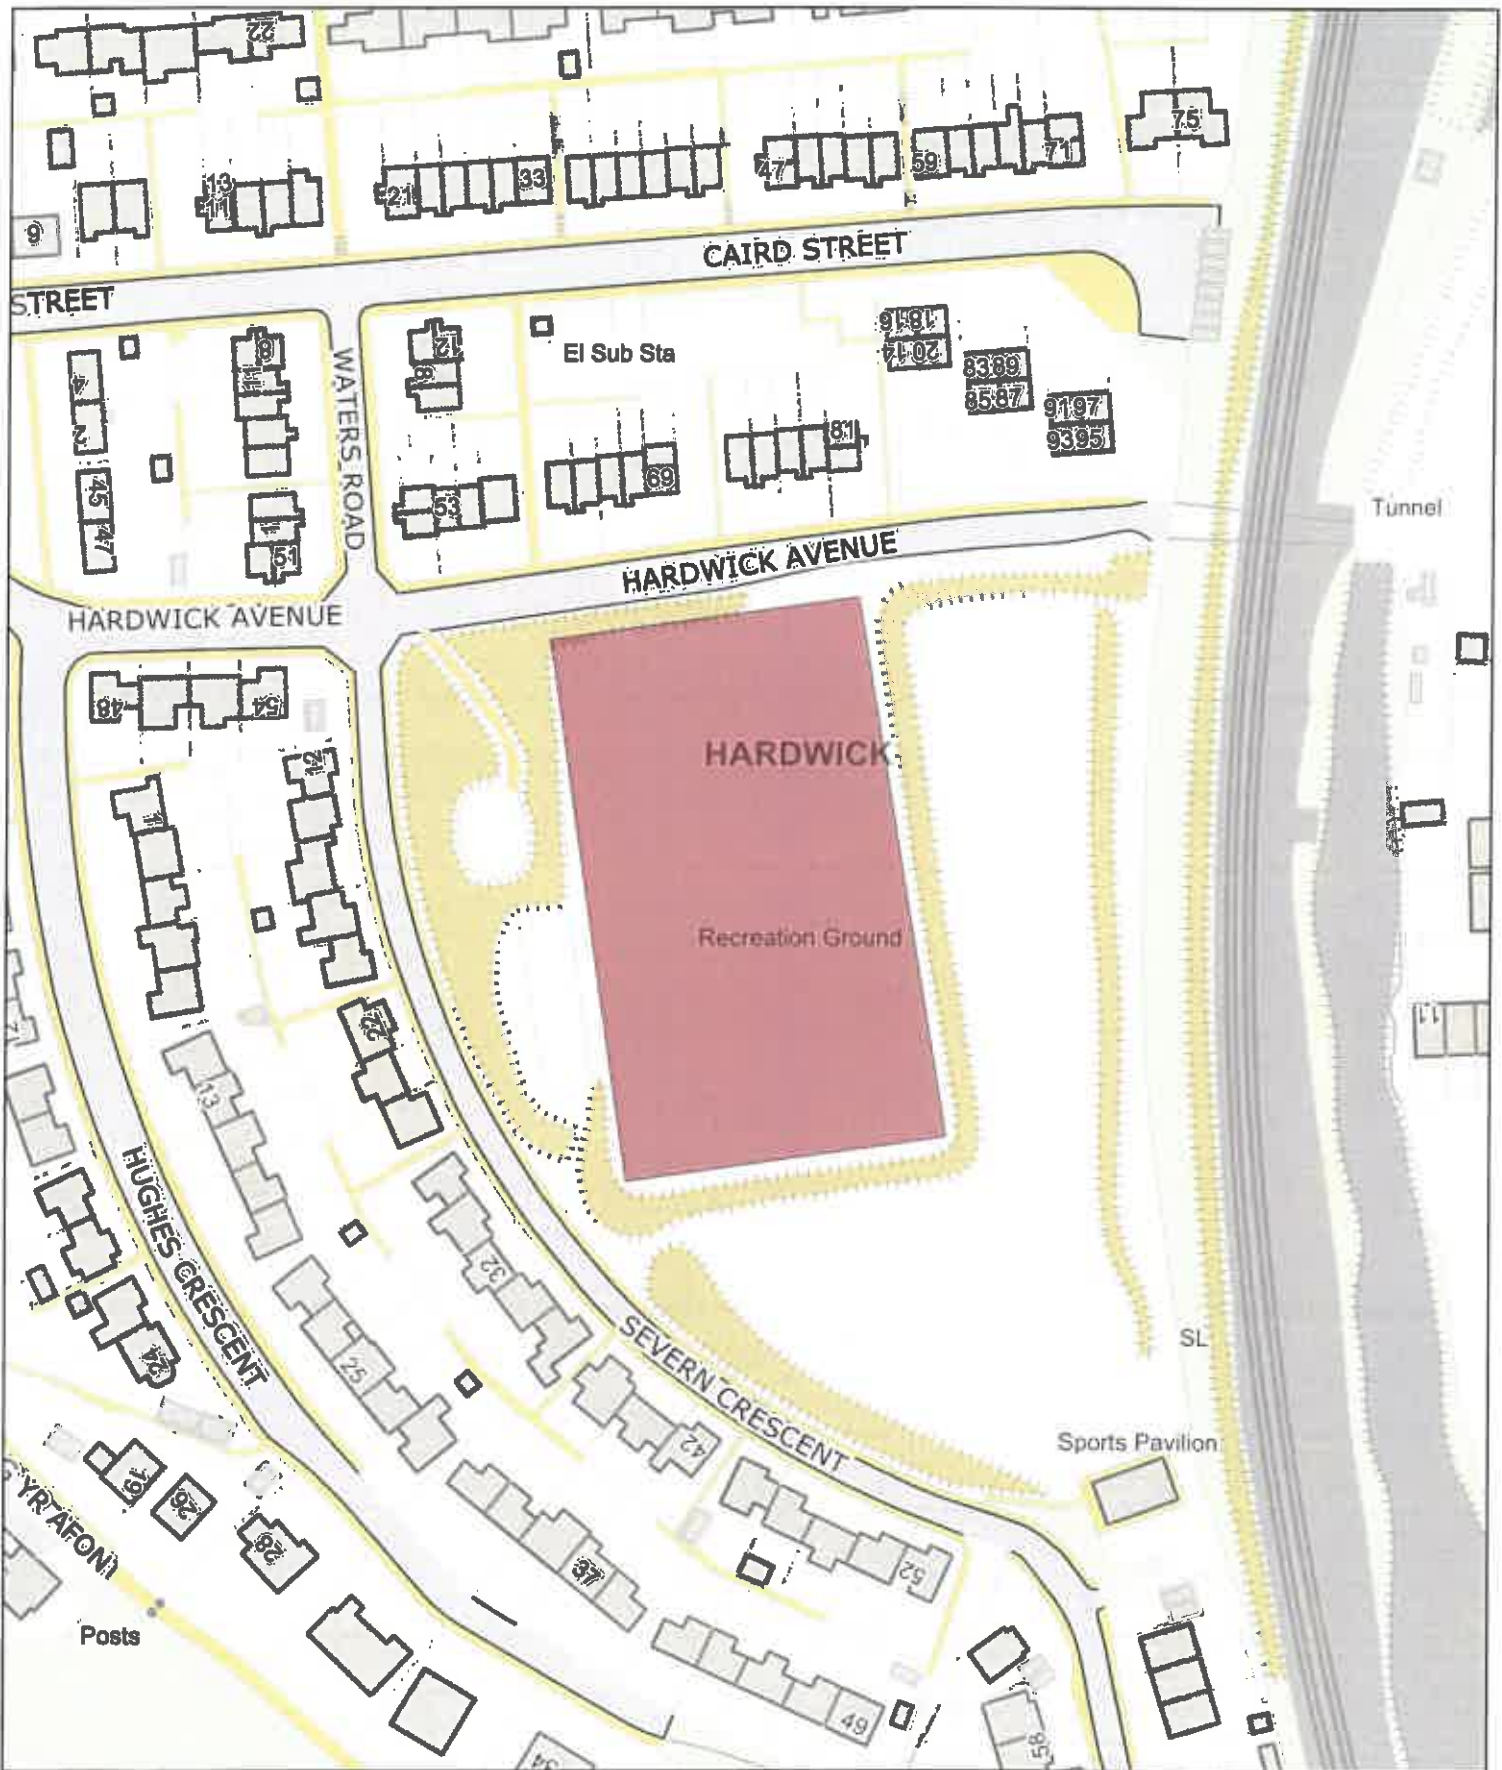

P.M
0059/24

CHW-PSPO-082

E (No Dogs) / G (Gwahardd)

**Hardwick Recreation Ground, Chepstow / Cae Hamdden
Hardwick, Cas-gwent**

Date: 1st June 2024 / Dyddiad: 1af Mehefin 2024

Legend / Nodiant

**No Dogs /
Gwahardd**

1:1,250