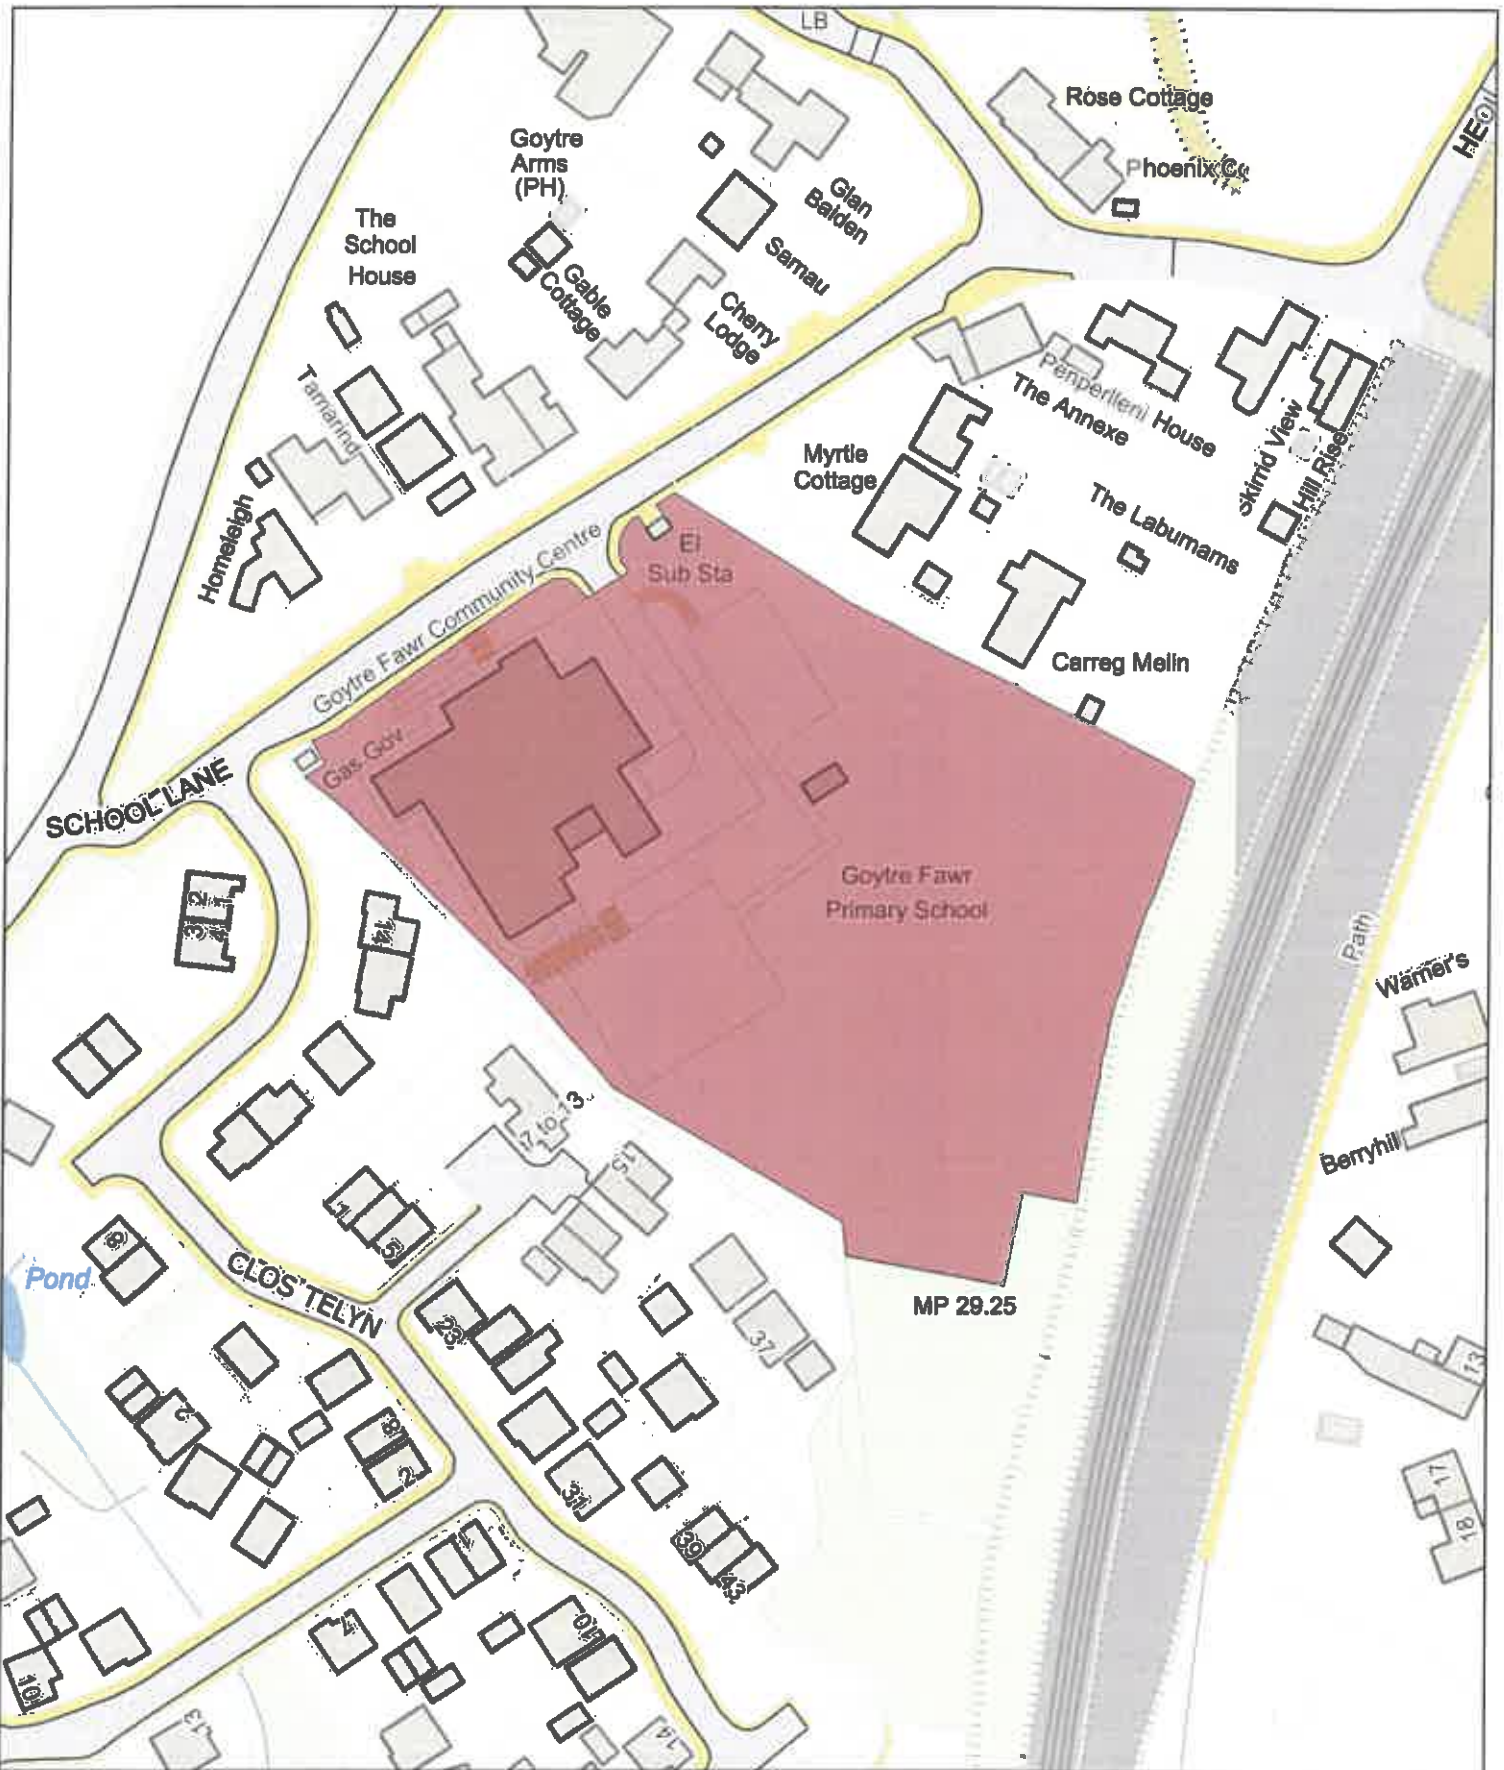

P.M
0059/24

GYF-PSPO-097

E (No Dogs) / G (Gwahardd)

Goytre Fawr Primary School, School Lane, Penperlleni / Ysgol

Gynradd Goytre Fawr, Heol yr Ysgol, Penperlleni

Date: 1st June 2024 / Dyddiad: 1af Mehefin 2024

Legend / Nodiant

**No Dogs /
Gwahardd**

1:1,250