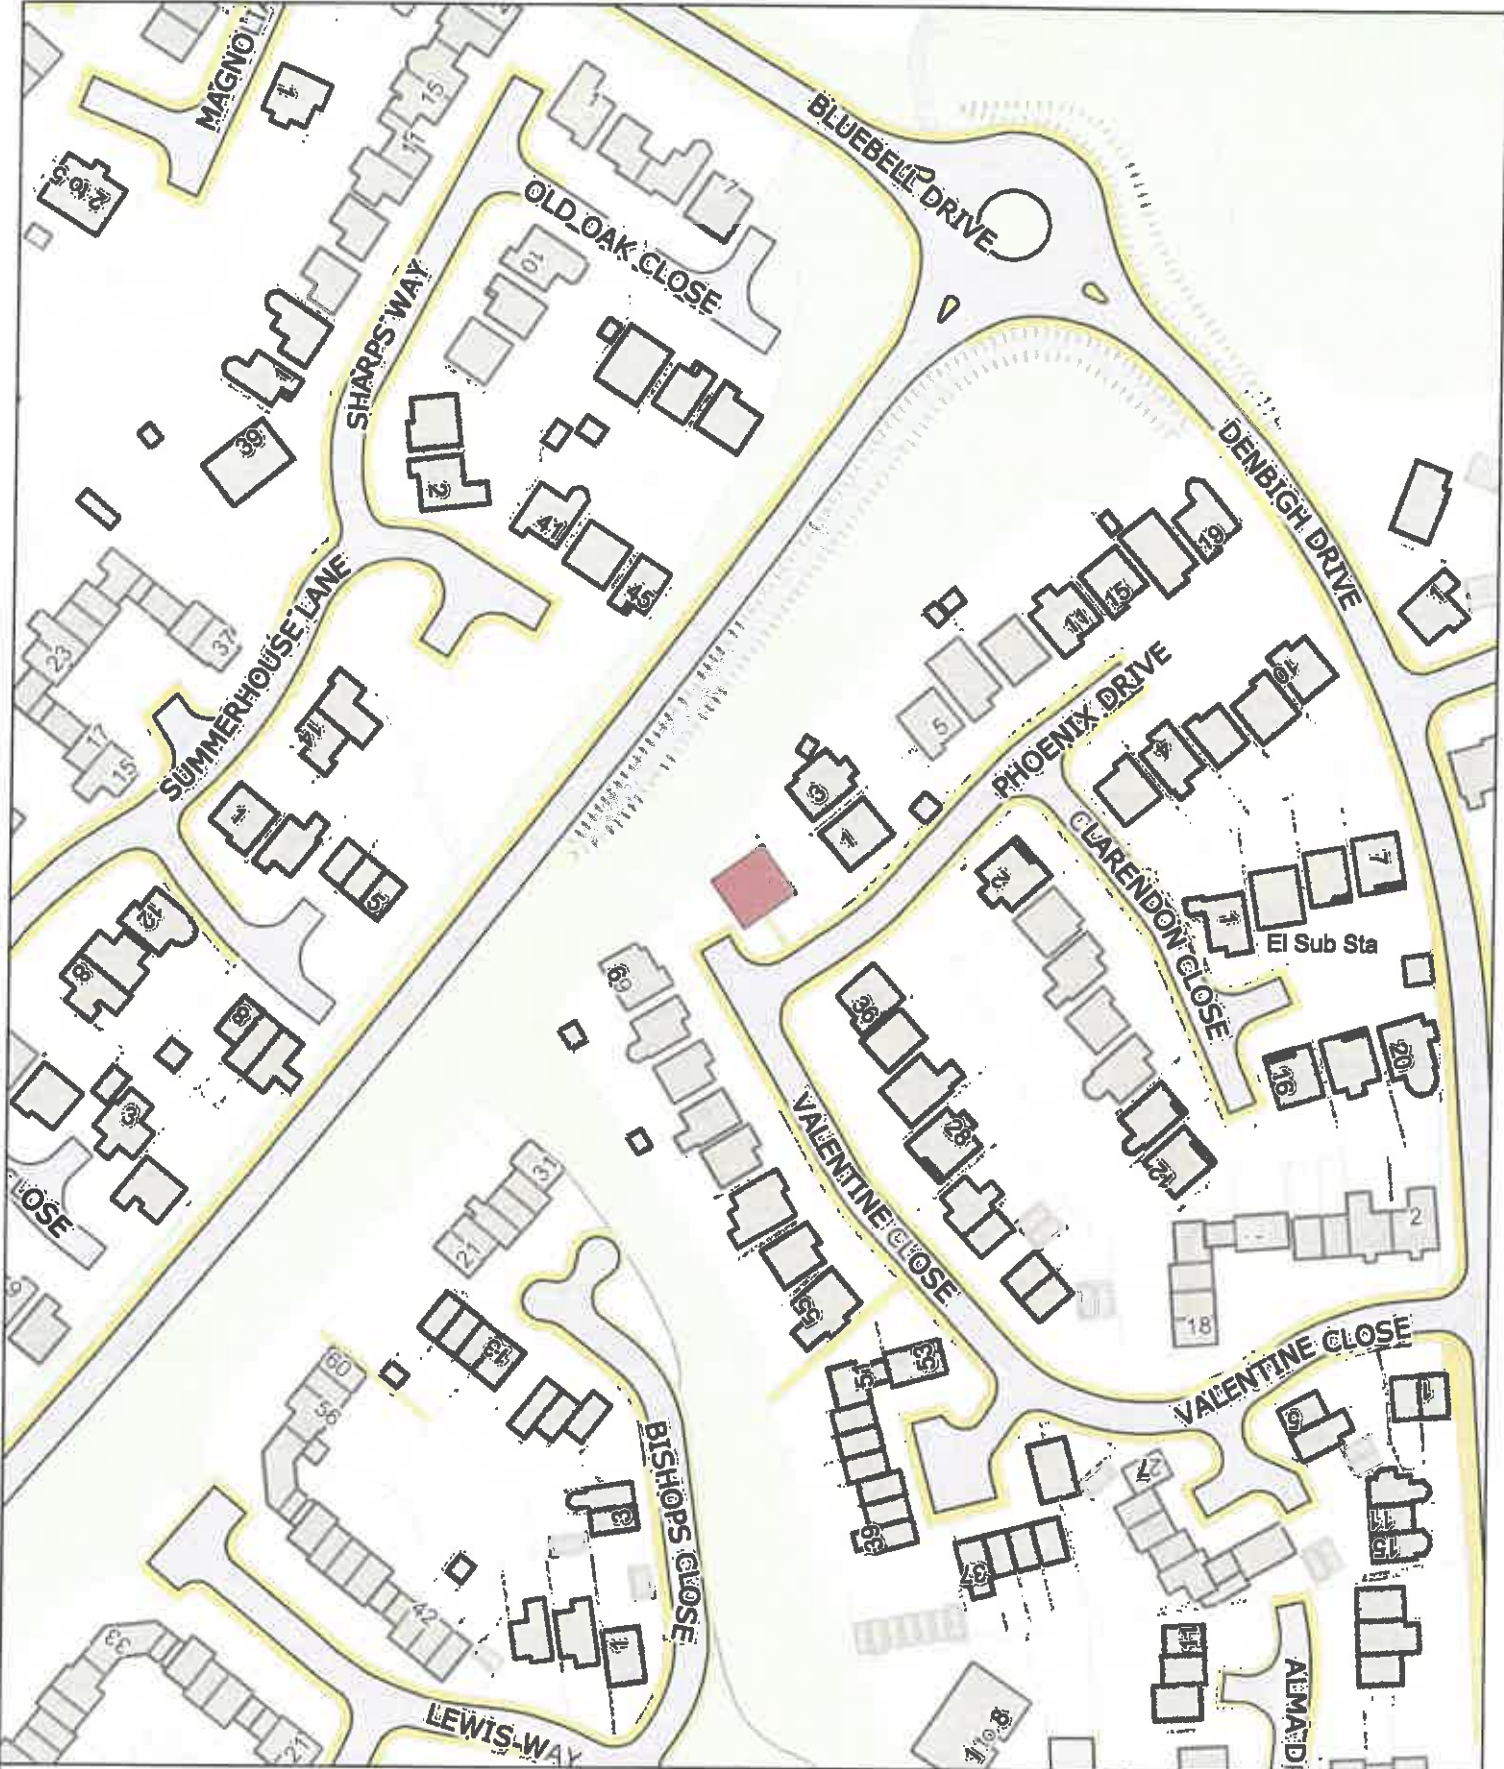

P.M
0059/24

CHW-PSPO-067

E (No Dogs) / G (Gwahardd)

Phoenix Drive Play Area, Chepstow / Man Chwarae Phoenix Drive, Cas-gwent

Date: 1st June 2024 / Dyddiad: 1af Mehefin 2024

Legend / Nodiad

No Dogs /
Gwahardd

1:1,250