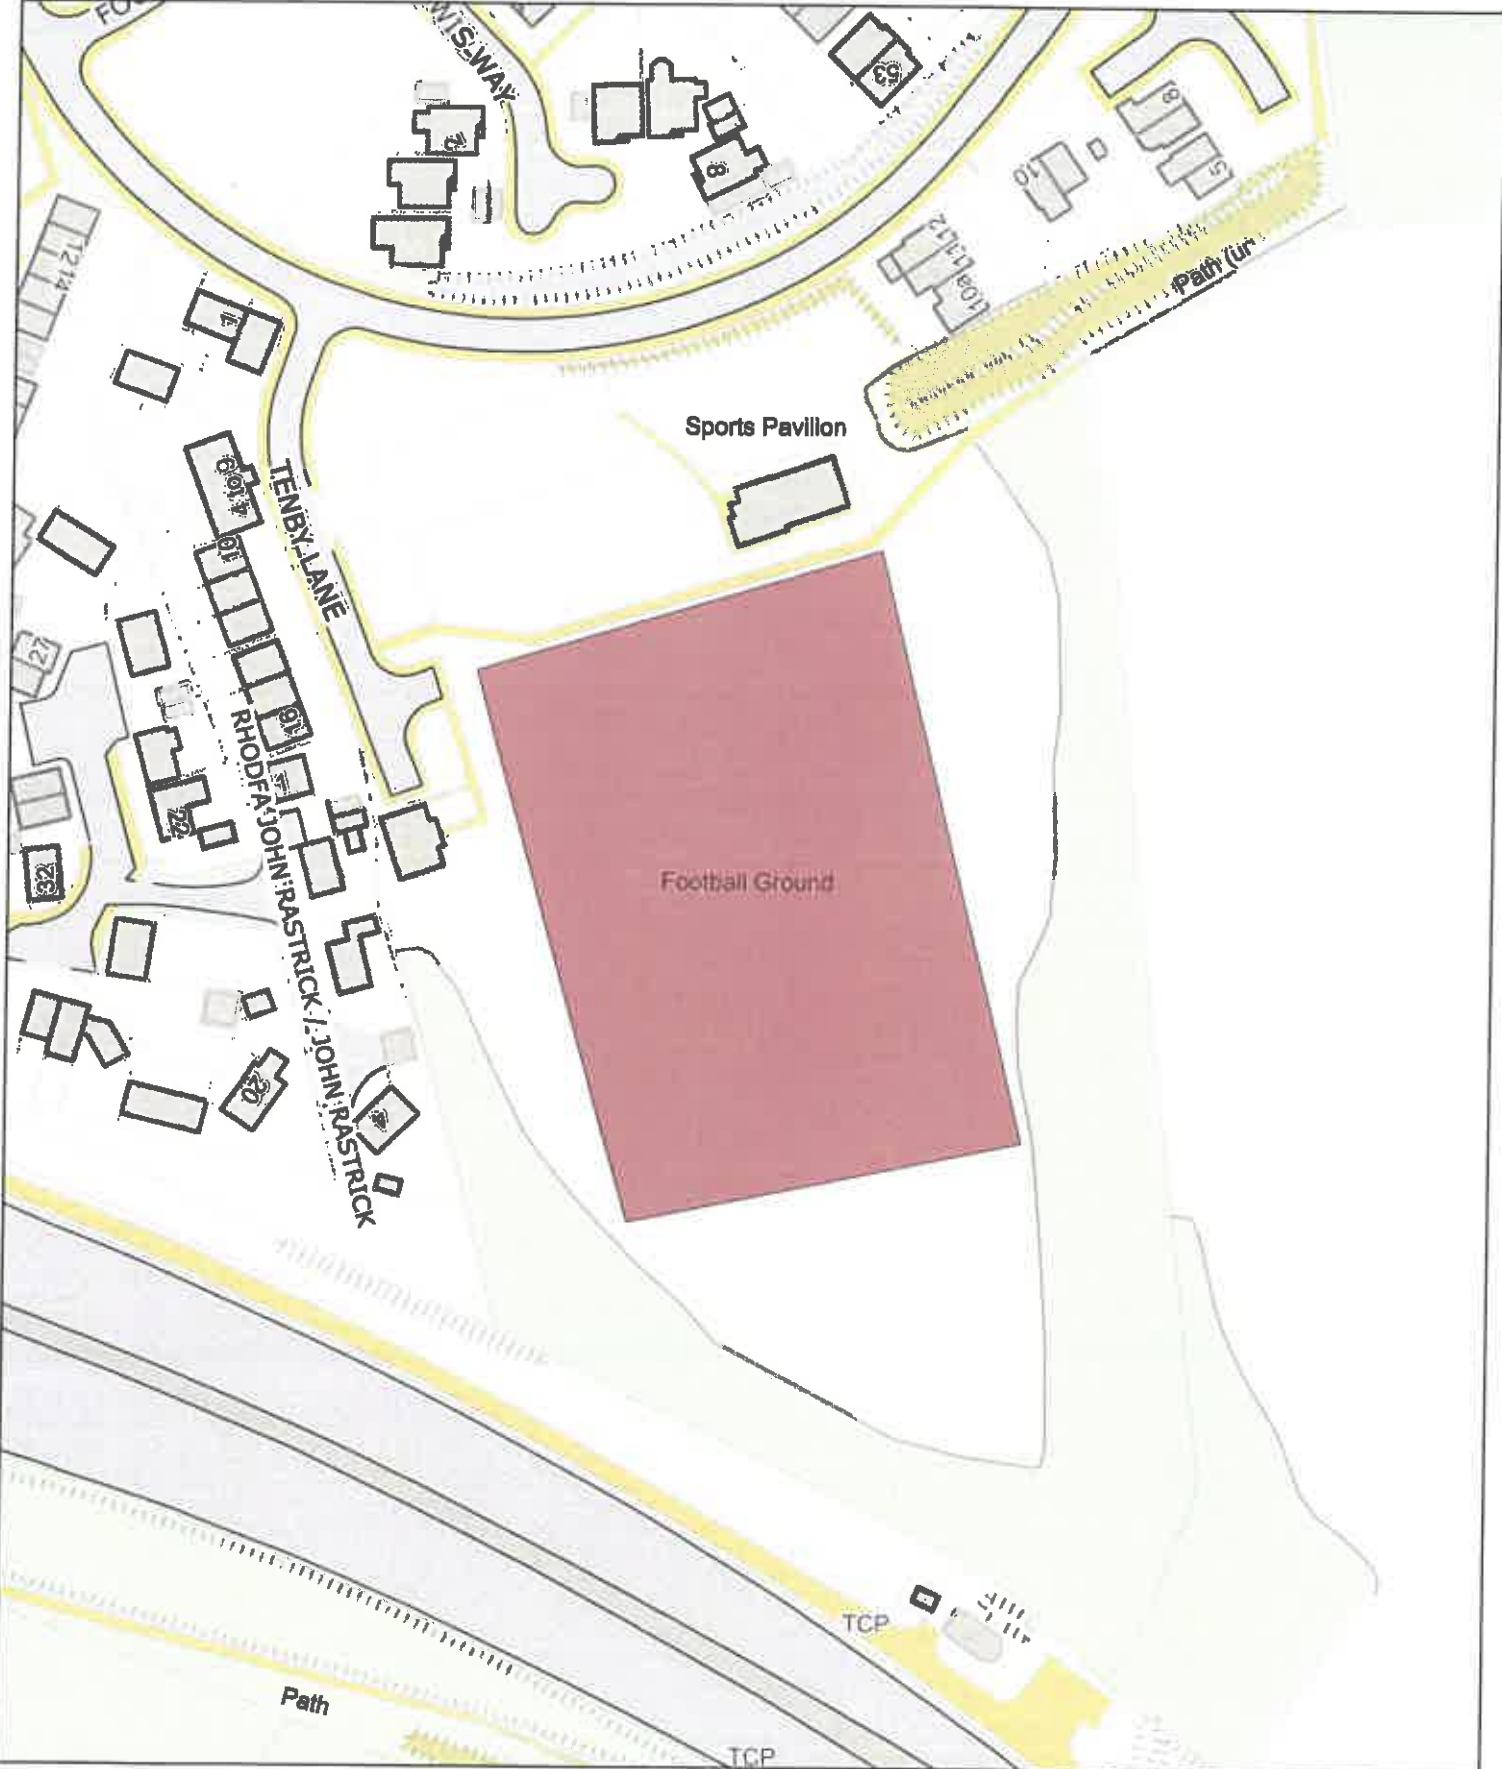

P.M
0059/24

CHW-PSPO-081
E (No Dogs) / G (Gwahardd)

Thornwell Football Pitch, Chepstow / Cae pel-droed Thornwell, Cas-gwent

Date: 1st June 2024 / Dyddiad: 1af Mehefin 2024

Legend / Nodiant

No Dogs / Gwahardd

1:1,250