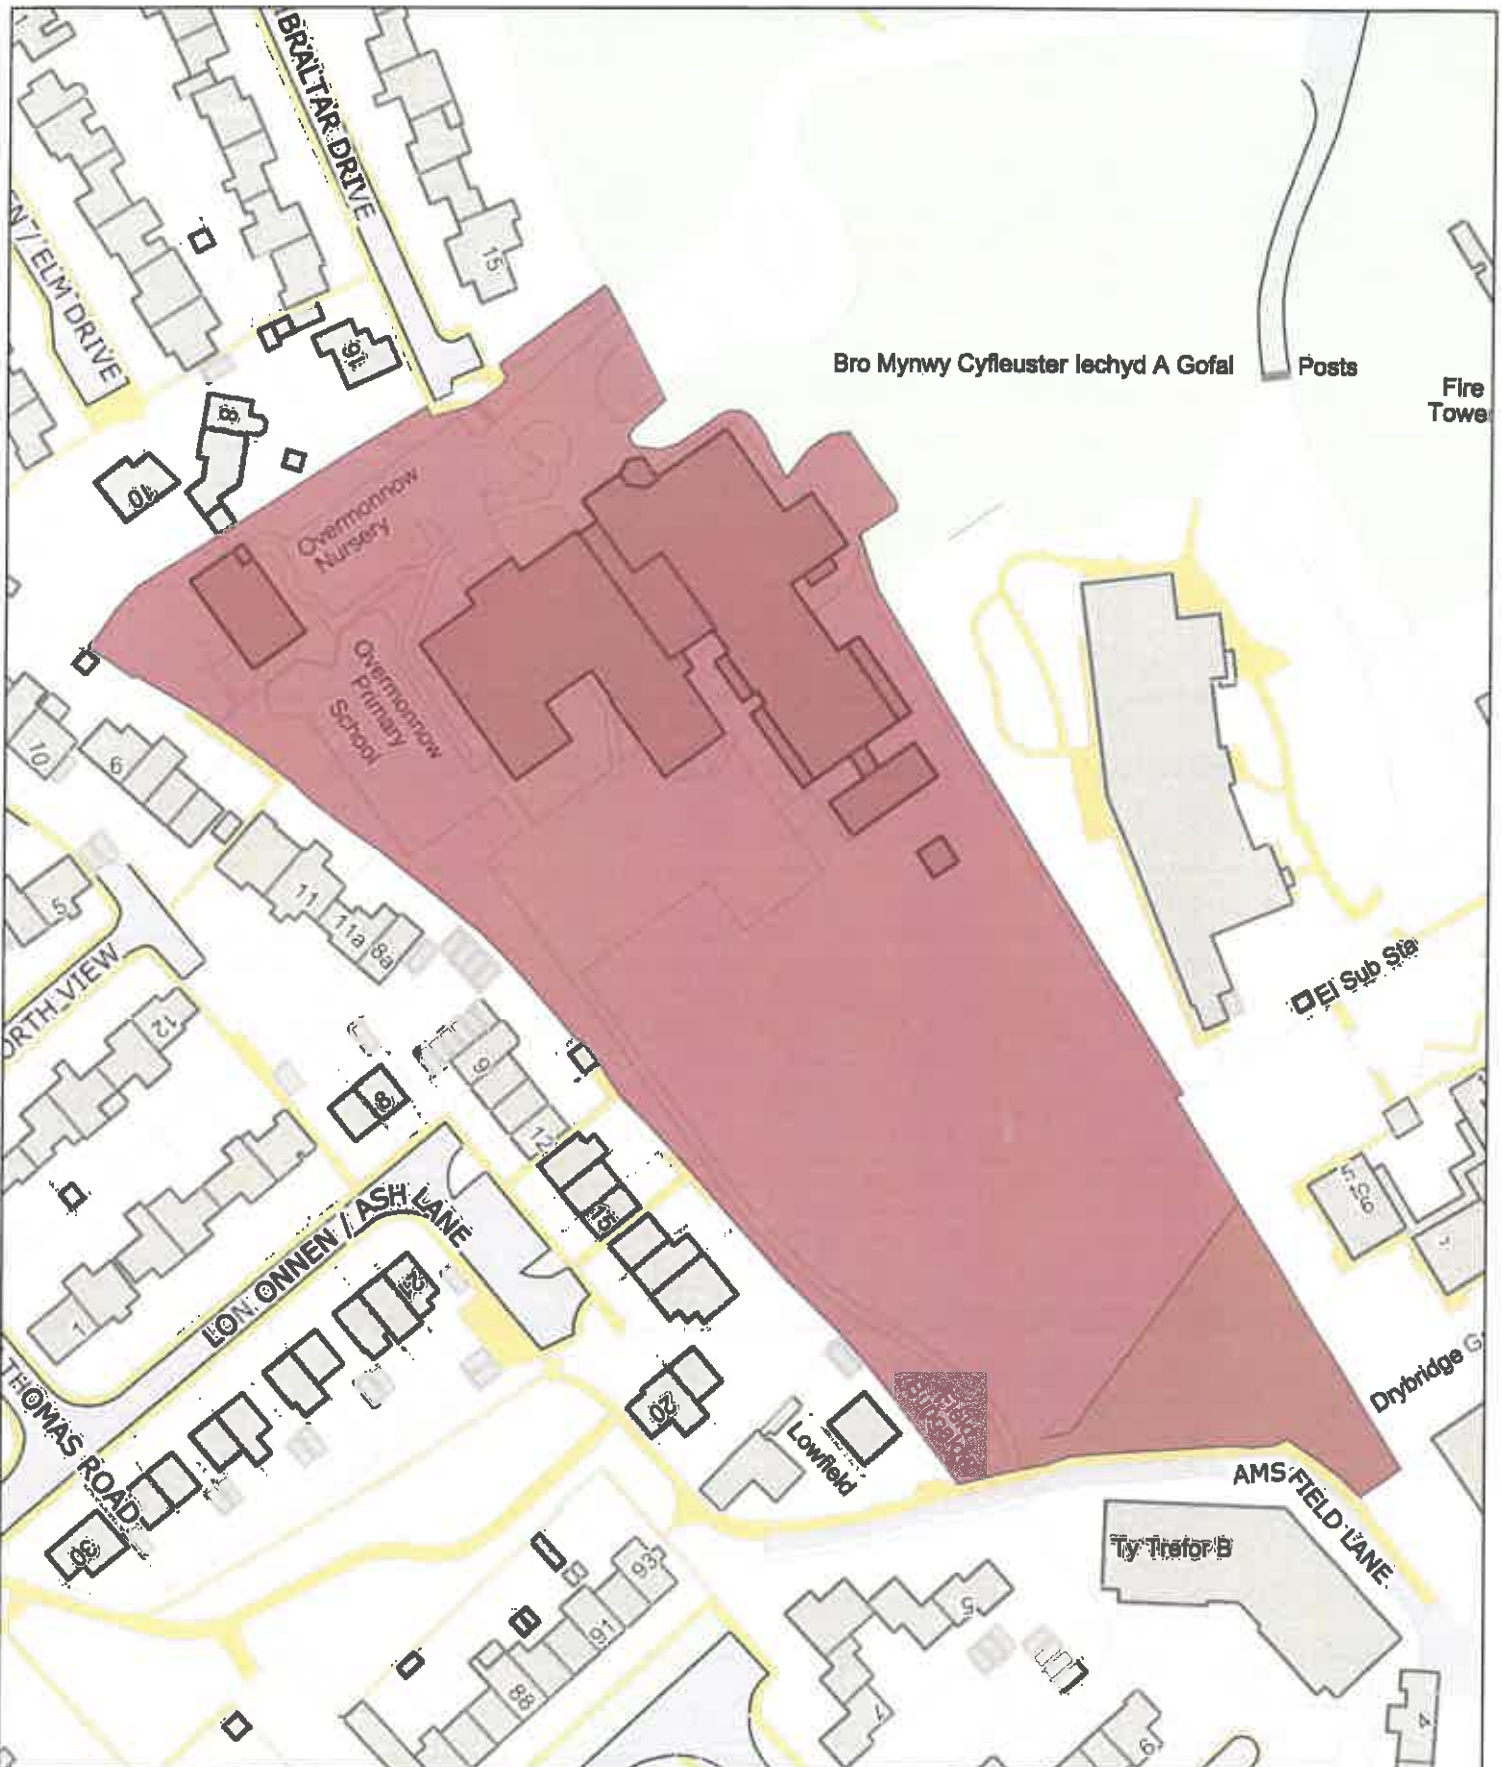

Bro Mynwy Cyfleuster Iechyd A Gofal

Posts

Fire Tower

Overmonnow Nursery
Overmonnow Primary School

El Sub Sta

Lowfield

Ty Trefor B

AMS FIELD LANE

Drybridge G

P.M
0059/24

MON-PSPO-164

E (No Dogs) / G (Gwahardd)

**Overmonnow Primary School, Rockfield Road, Monmouth /
Ysgol Gynradd Overmonnow, Ffordd Rockfield, Trefynwy**

Date: 1st June 2024 / Dyddiad: 1af Mehefin 2024

Legend / Nodiant

**No Dogs /
Gwahardd**

1:1,250