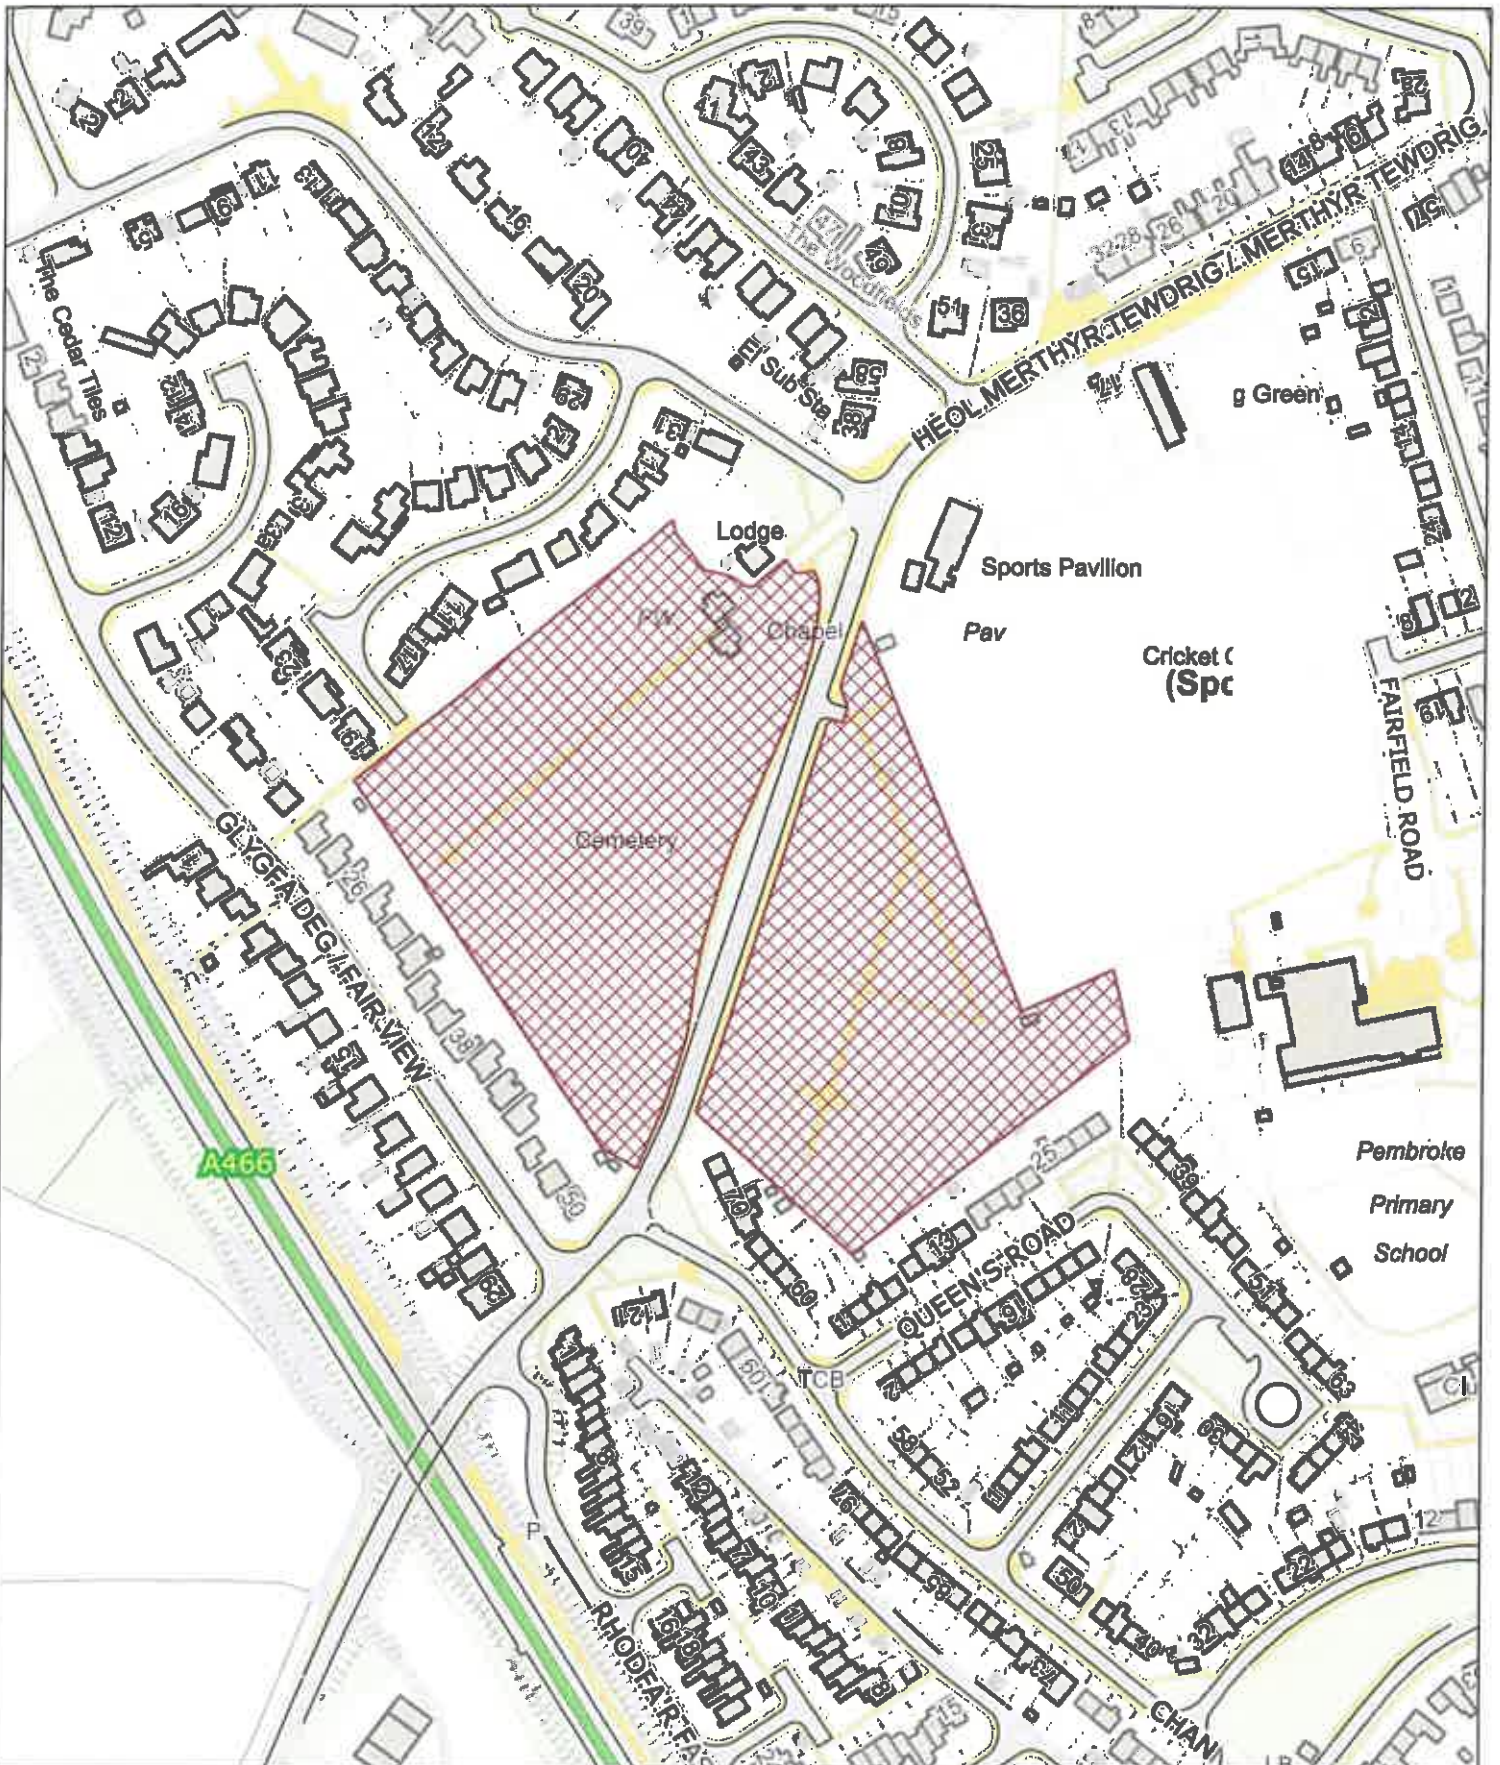

Fishermans Walk Play Area, Bulwark, Chepstow / Man Chwarae
Fishermans Walk, Bulwark, Cas-gwent

Date: 1st June 2024 / Dyddiad: 1af Mehefin 2024

Legend / Nodiant

No Dogs /
Gwahardd

1:1,250

P.M
0059/24

CHW-PSPO-078