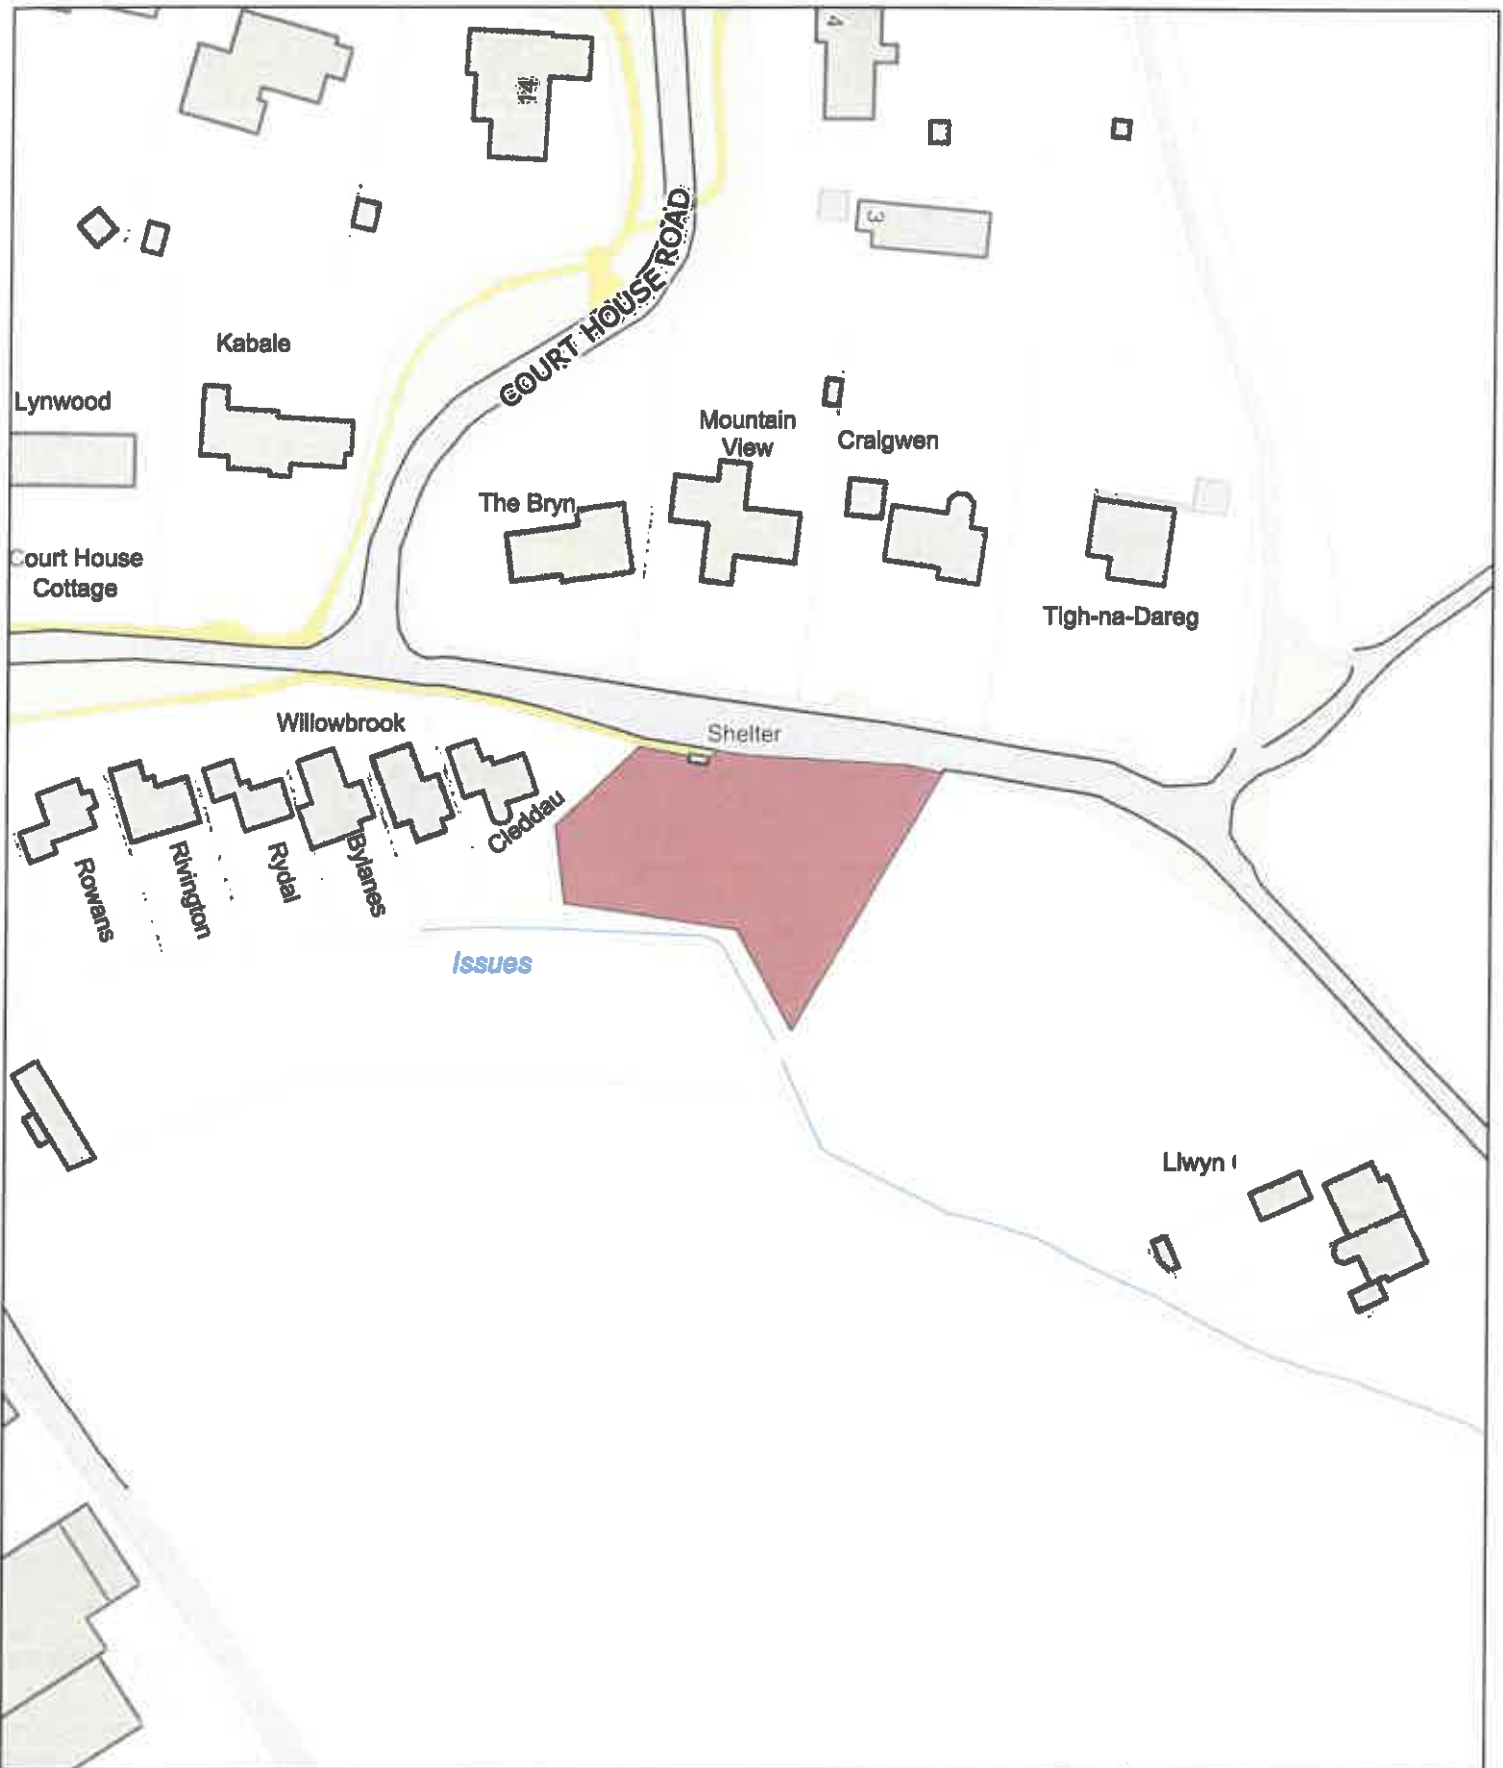

P.M
0059/24

CWT-PSPO-027
E (No Dogs) / G (Gwahardd)

Llanfair Discoed Playing Fields / Caeau Chwarae Llanfair Discoed
Date: 1st June 2024 / Dyddiad: 1af Mehefin 2024

Legend / Nodiant

No Dogs /
Gwahardd

1:1,250