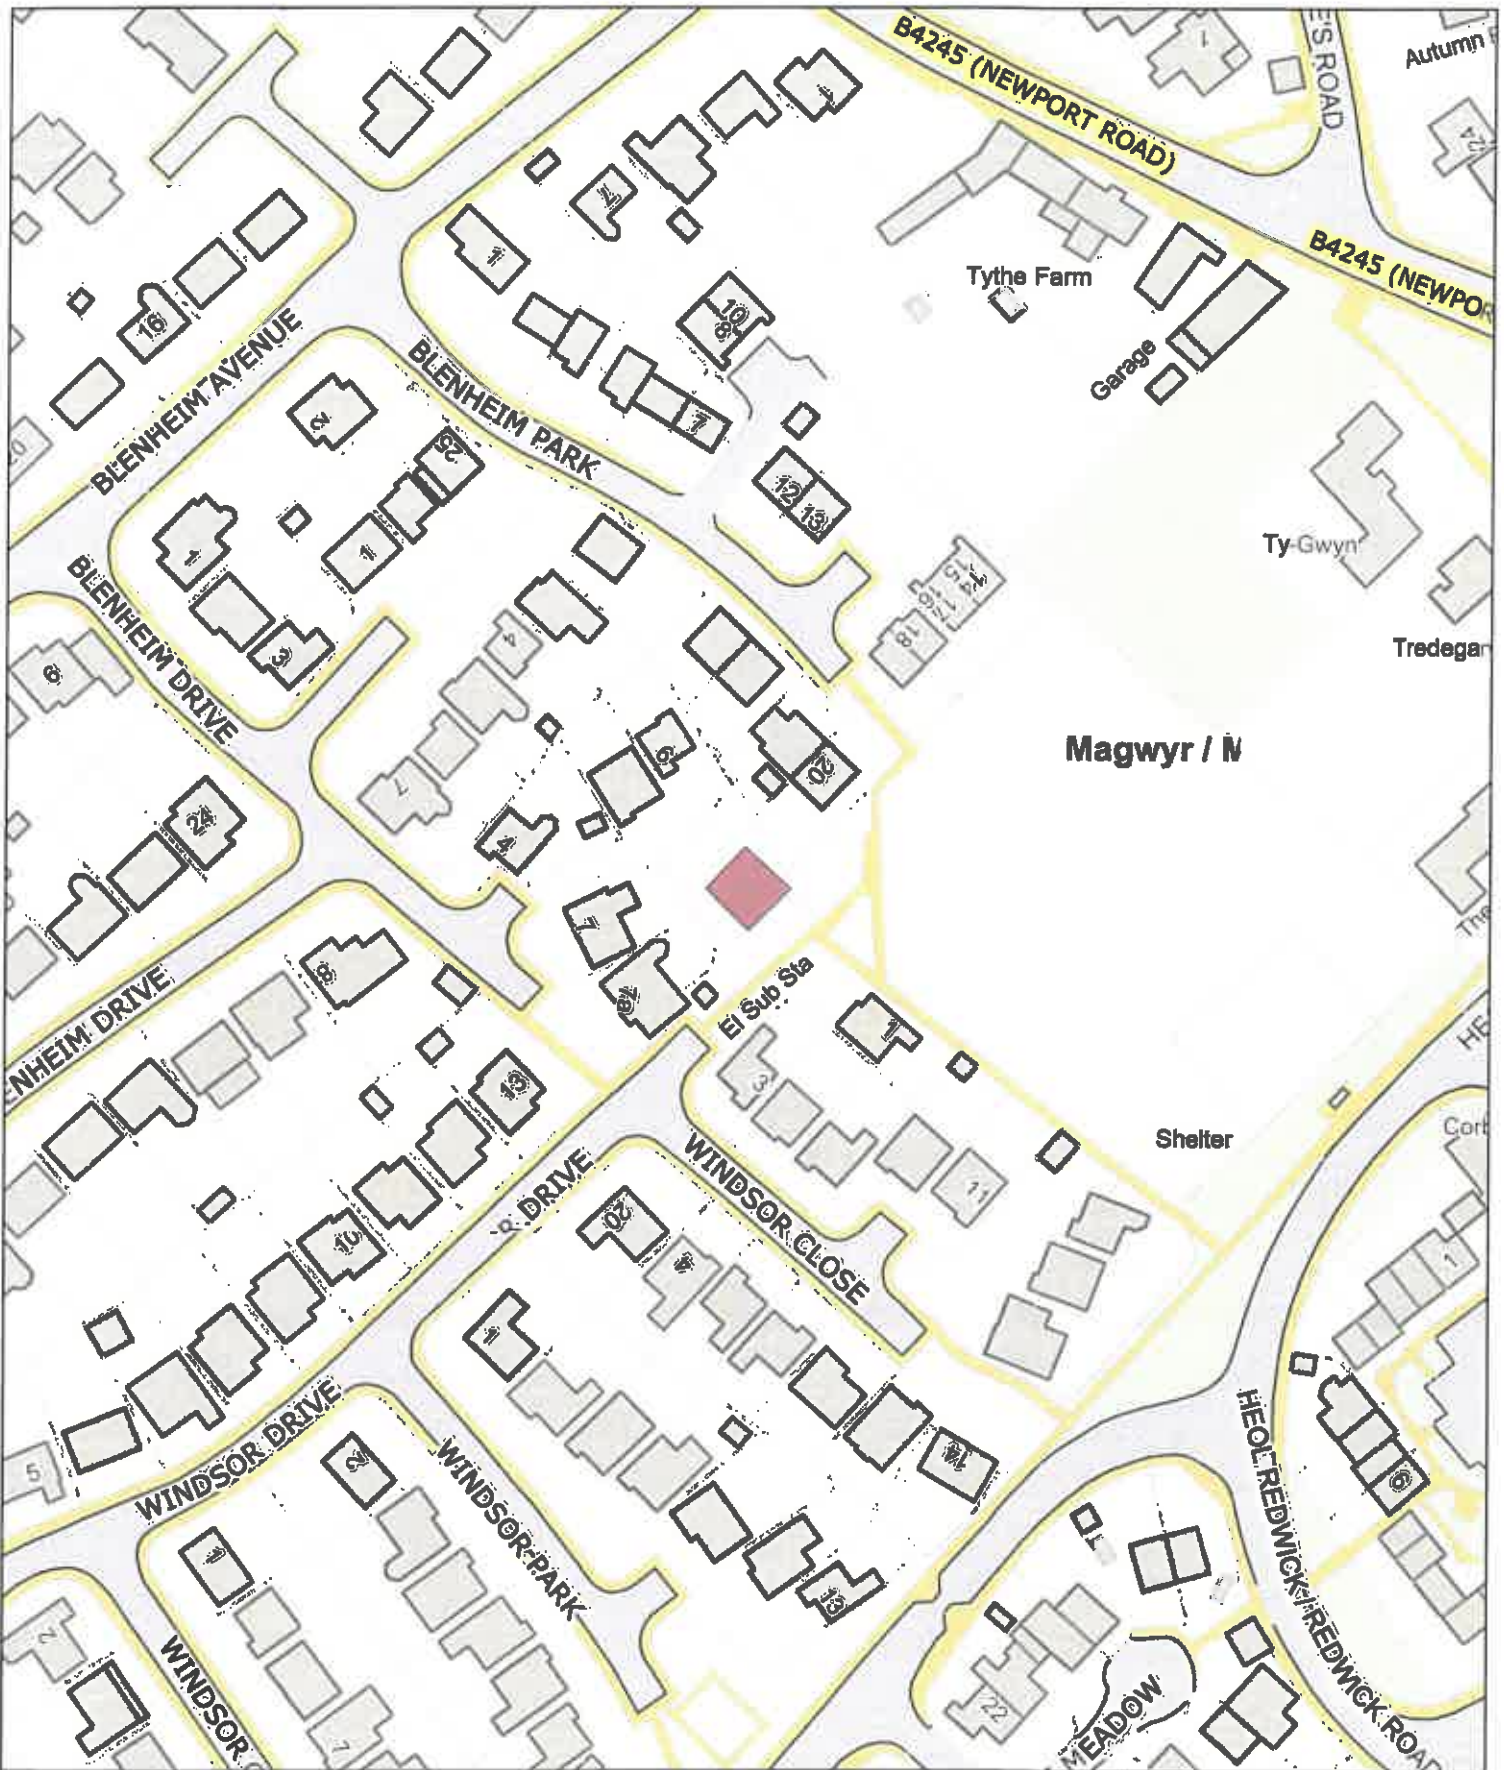

P.M
0059/24

MAU-PSPO-133

E (No Dogs) / G (Gwahardd)

**Windsor Drive Play Area, Magor / Man Chwarae Windsor Drive,
Magwyr**

Date: 1st June 2024 / Dyddiad: 1af Mehefin 2024

Legend / Nodiant

**No Dogs /
Gwahardd**

1:1,250