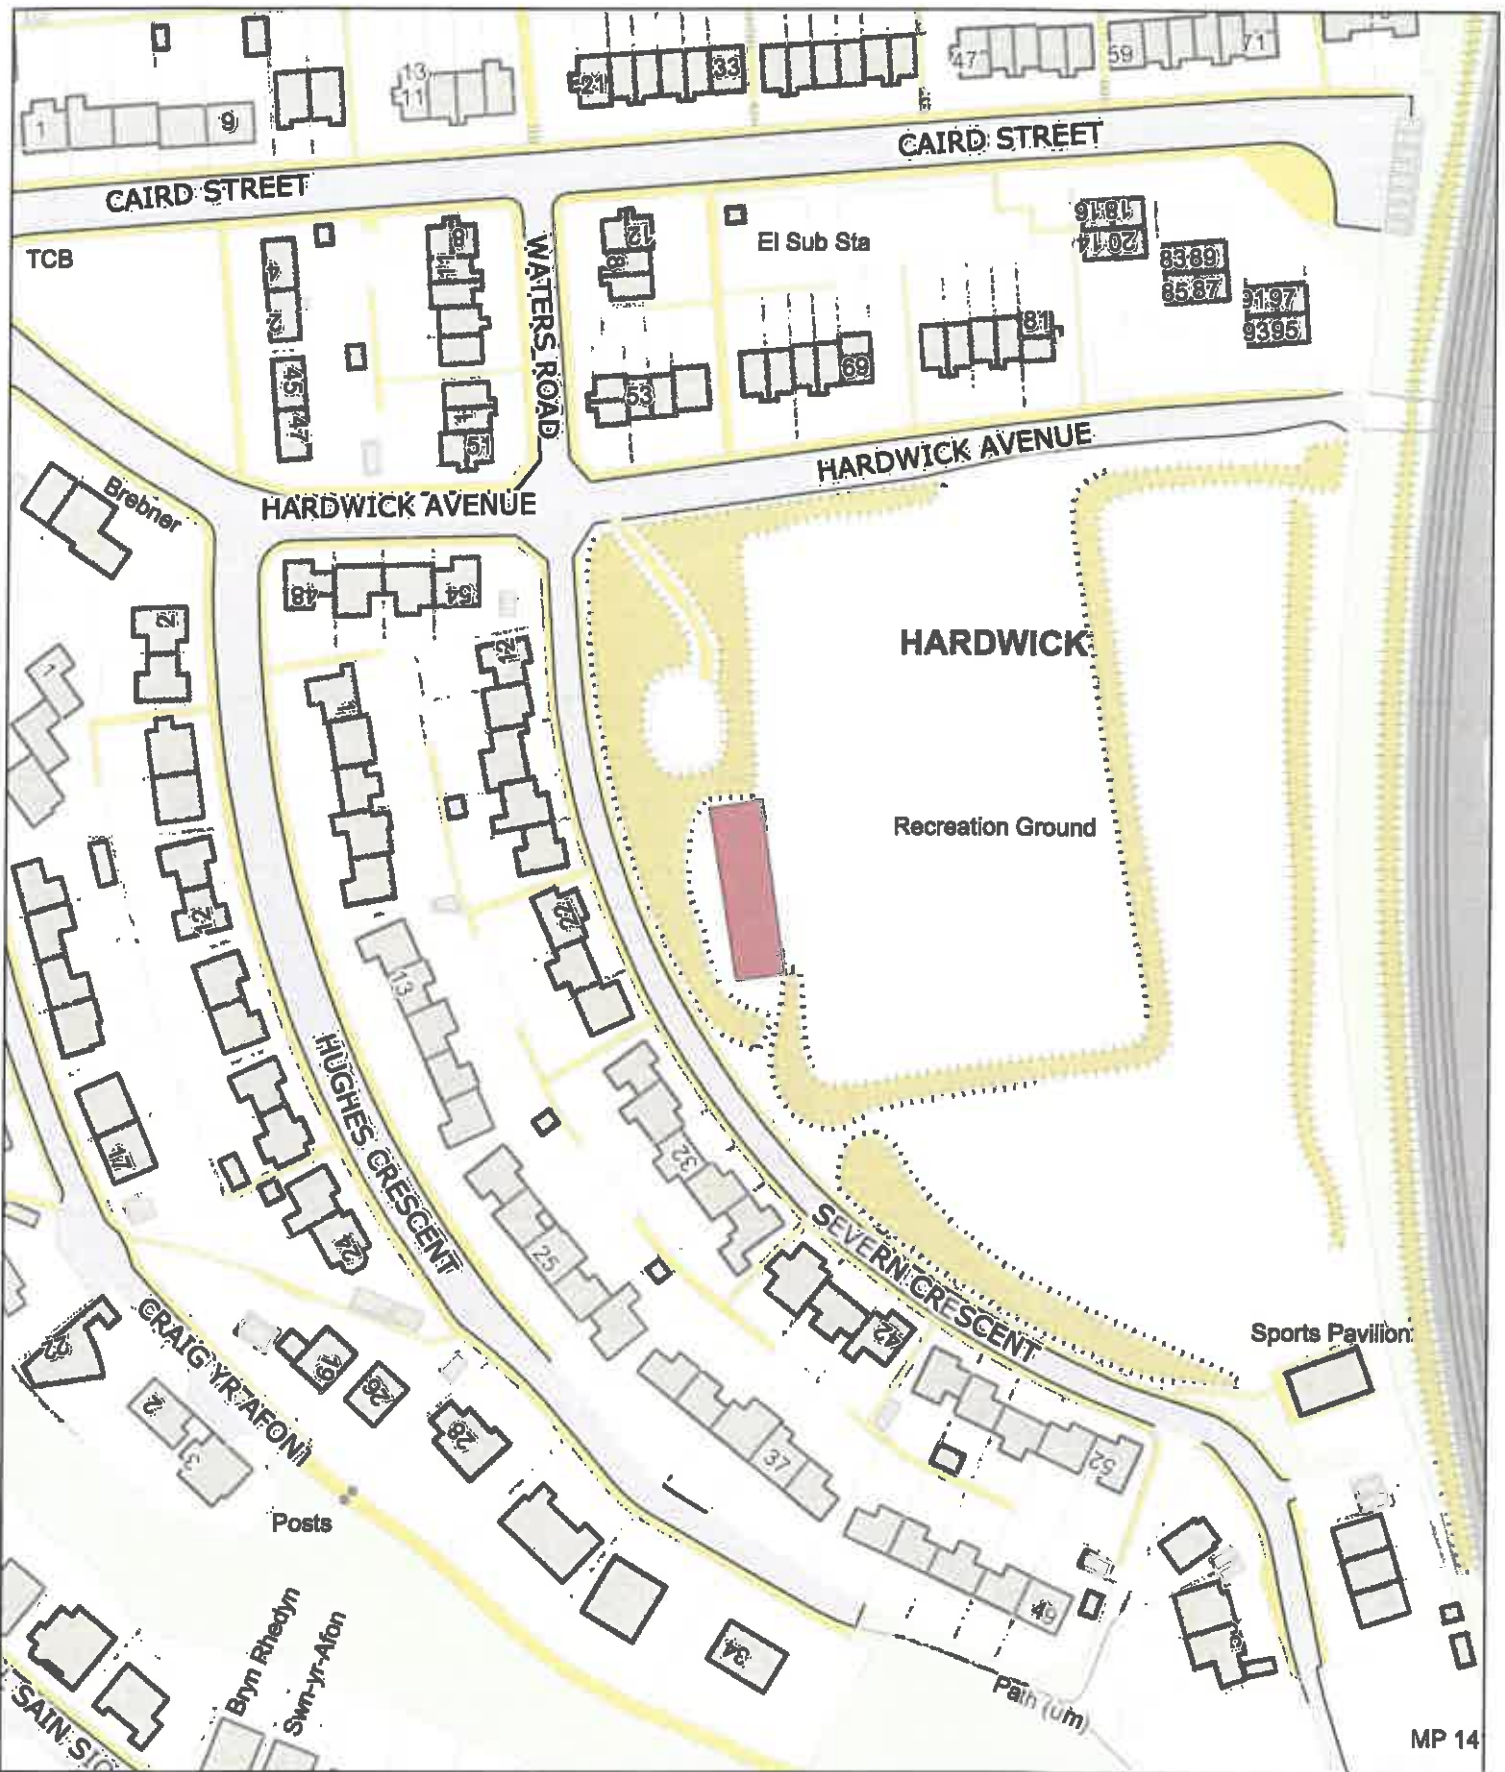

Date: 1st June 2024 / Dyddiad: 1af Mehefin 2024

Legend / Nodiad

No Dogs /
Gwahardd

1:1,250

P.M
0059/24

CHW-PSPO-060

E (No Dogs) / G (Gwahardd)

Hardwick Avenue Play Area Chepstow / Man Chwarae Hardwick Avenue, Cas-gwent