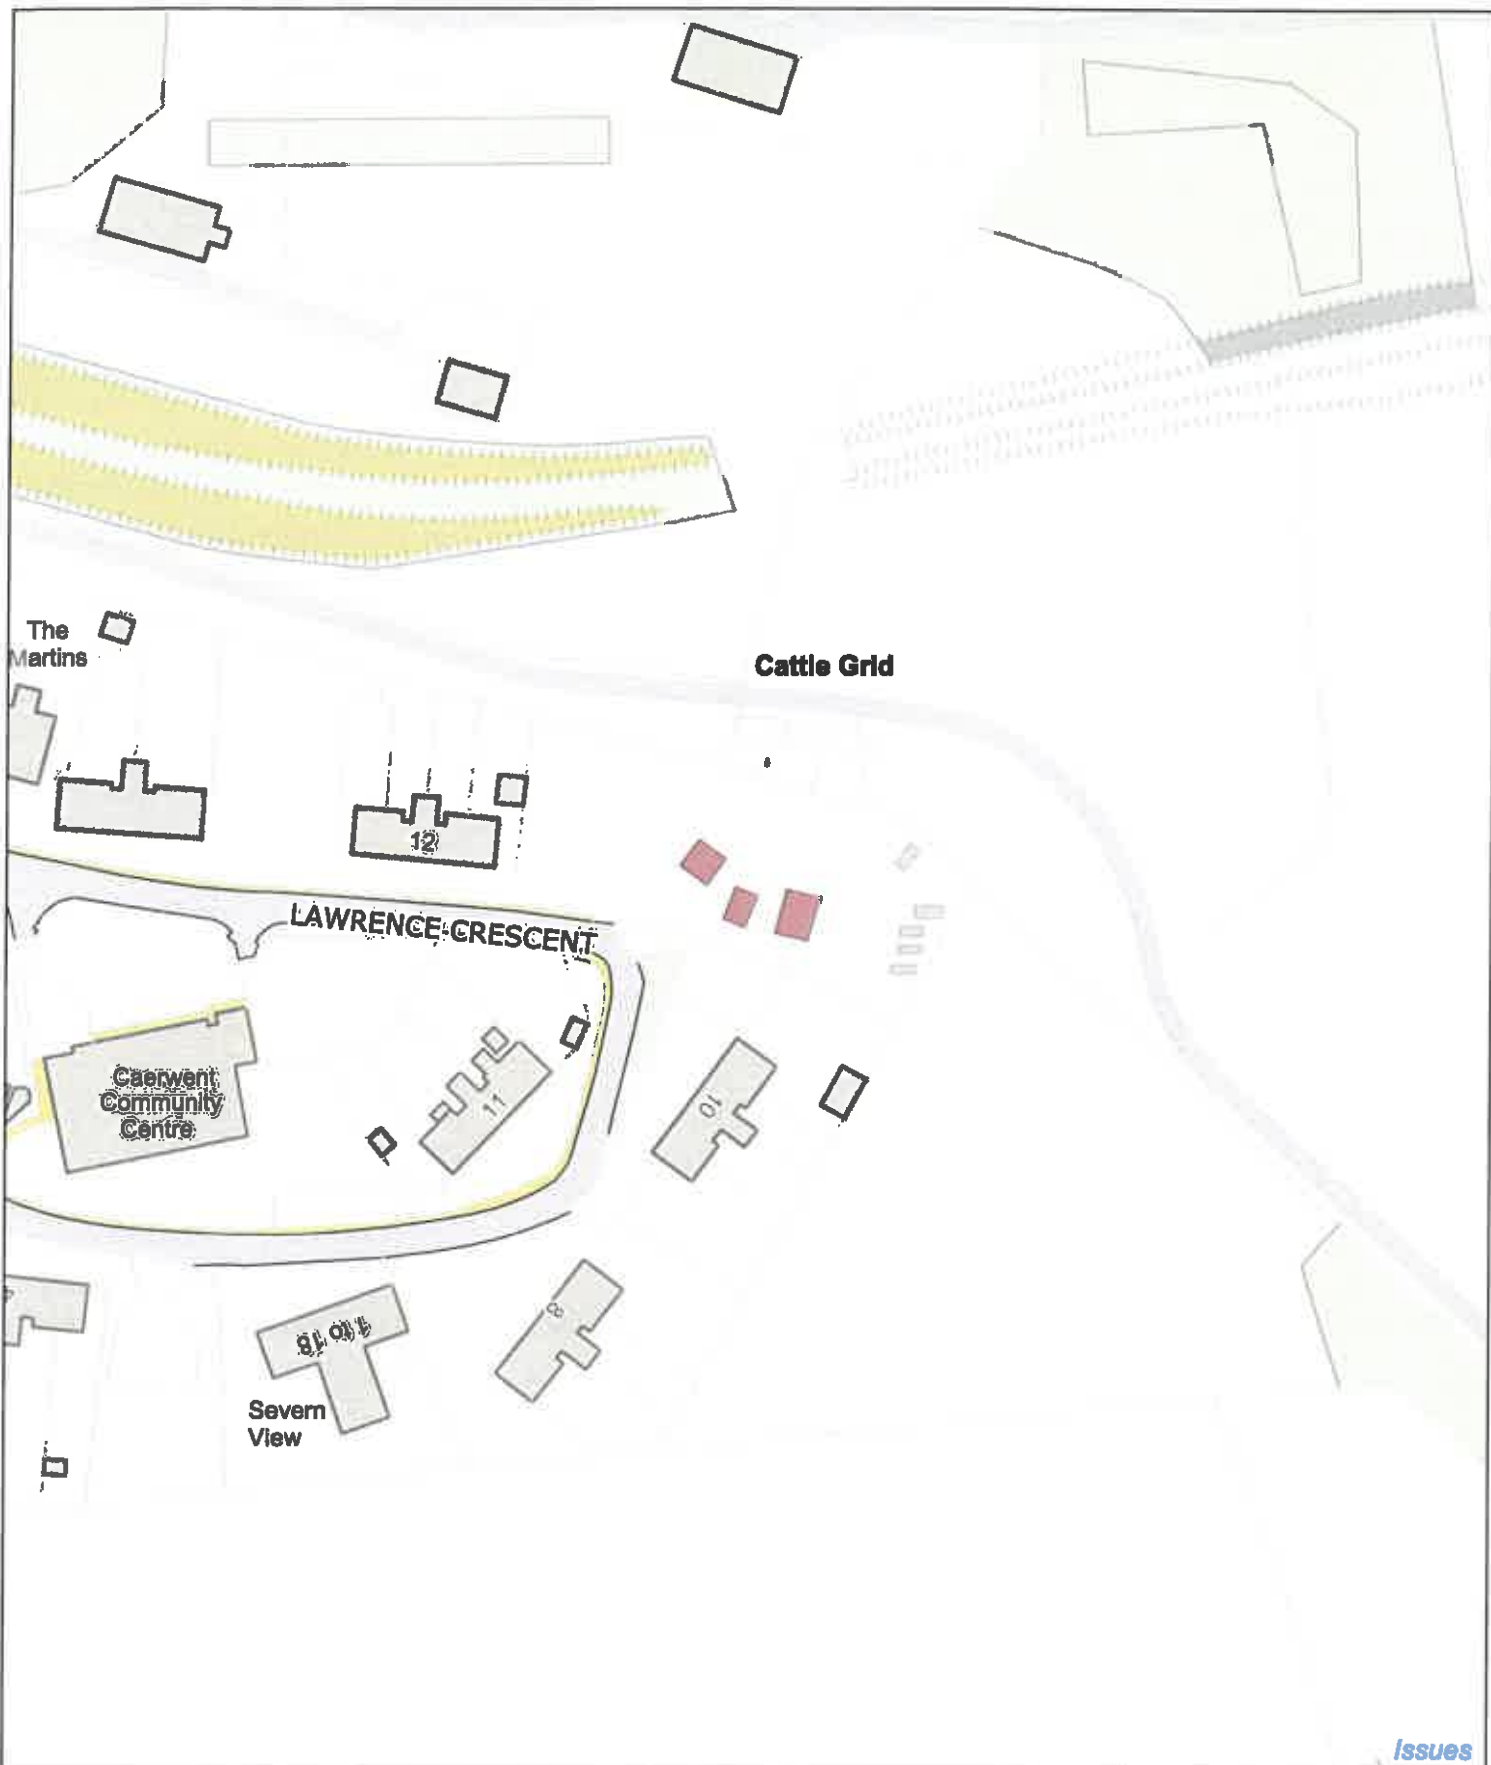

Issues

P.M
0059/24

CWT-PSPO-024

E (No Dogs) / G (Gwahardd)

Lawrence Crescent Play Area, Caerwent / Man Chwarae

Lawrence Crescent, Caer-went

Date: 1st June 2024 / Dyddiad: 1af Mehefin 2024

Legend / Nodiant

No Dogs /
Gwahardd

1:1,250