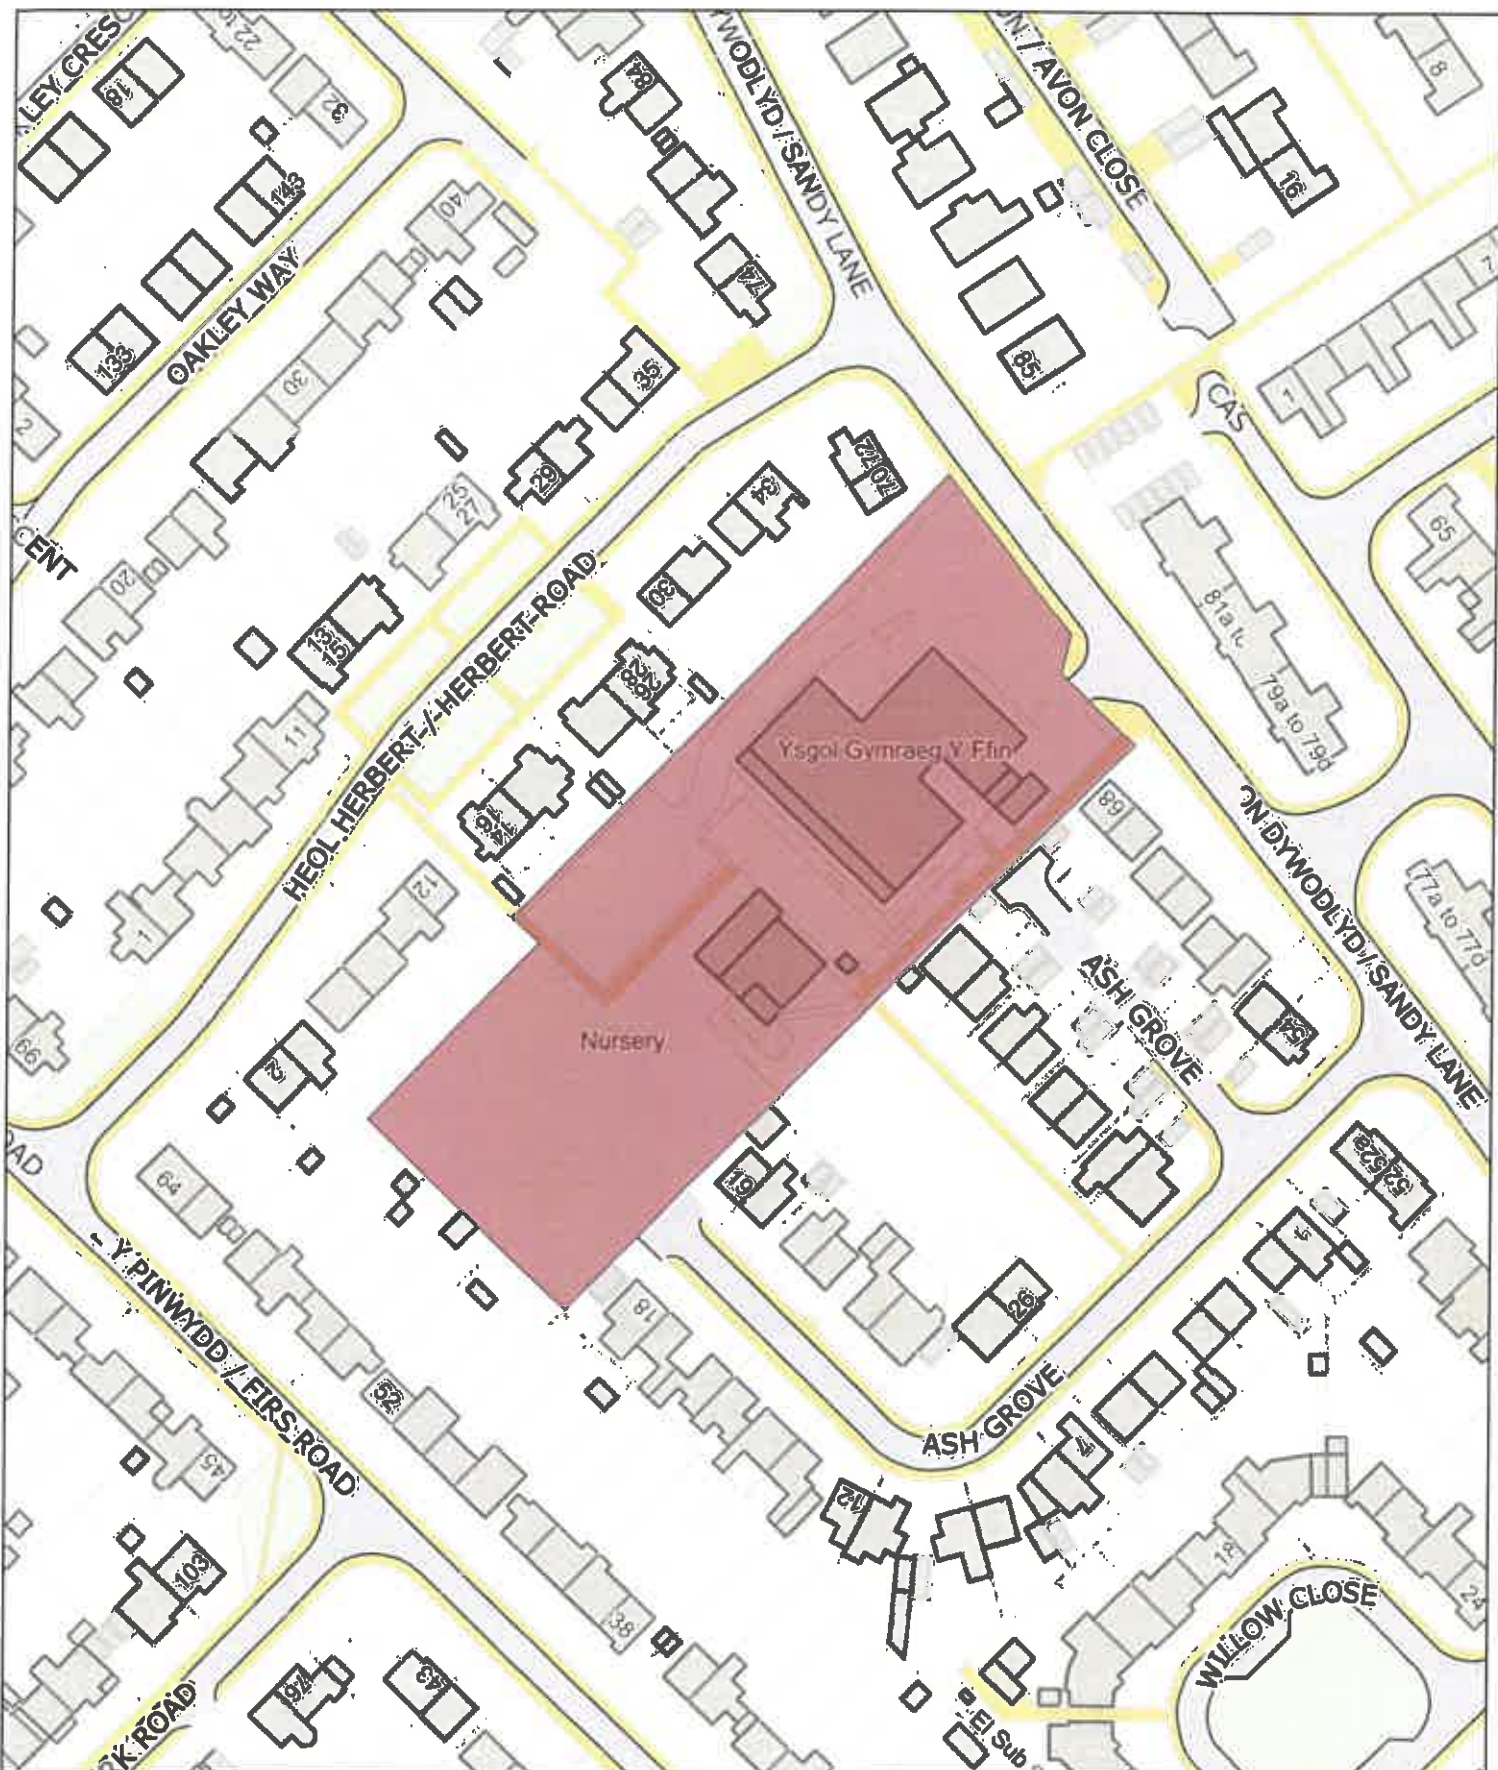

P.M
0059/24

CDT-PSPO-054

E (No Dogs) / G (Gwahardd)

Ysgol Gymraeg y Ffin, Caldicot / Ysgol Gymraeg y Ffin, Cil-y-coed

Date: 1st June 2024 / Dyddiad: 1af Mehefin 2024

Legend / Nodiant

No Dogs /
Gwahardd

1:1,250