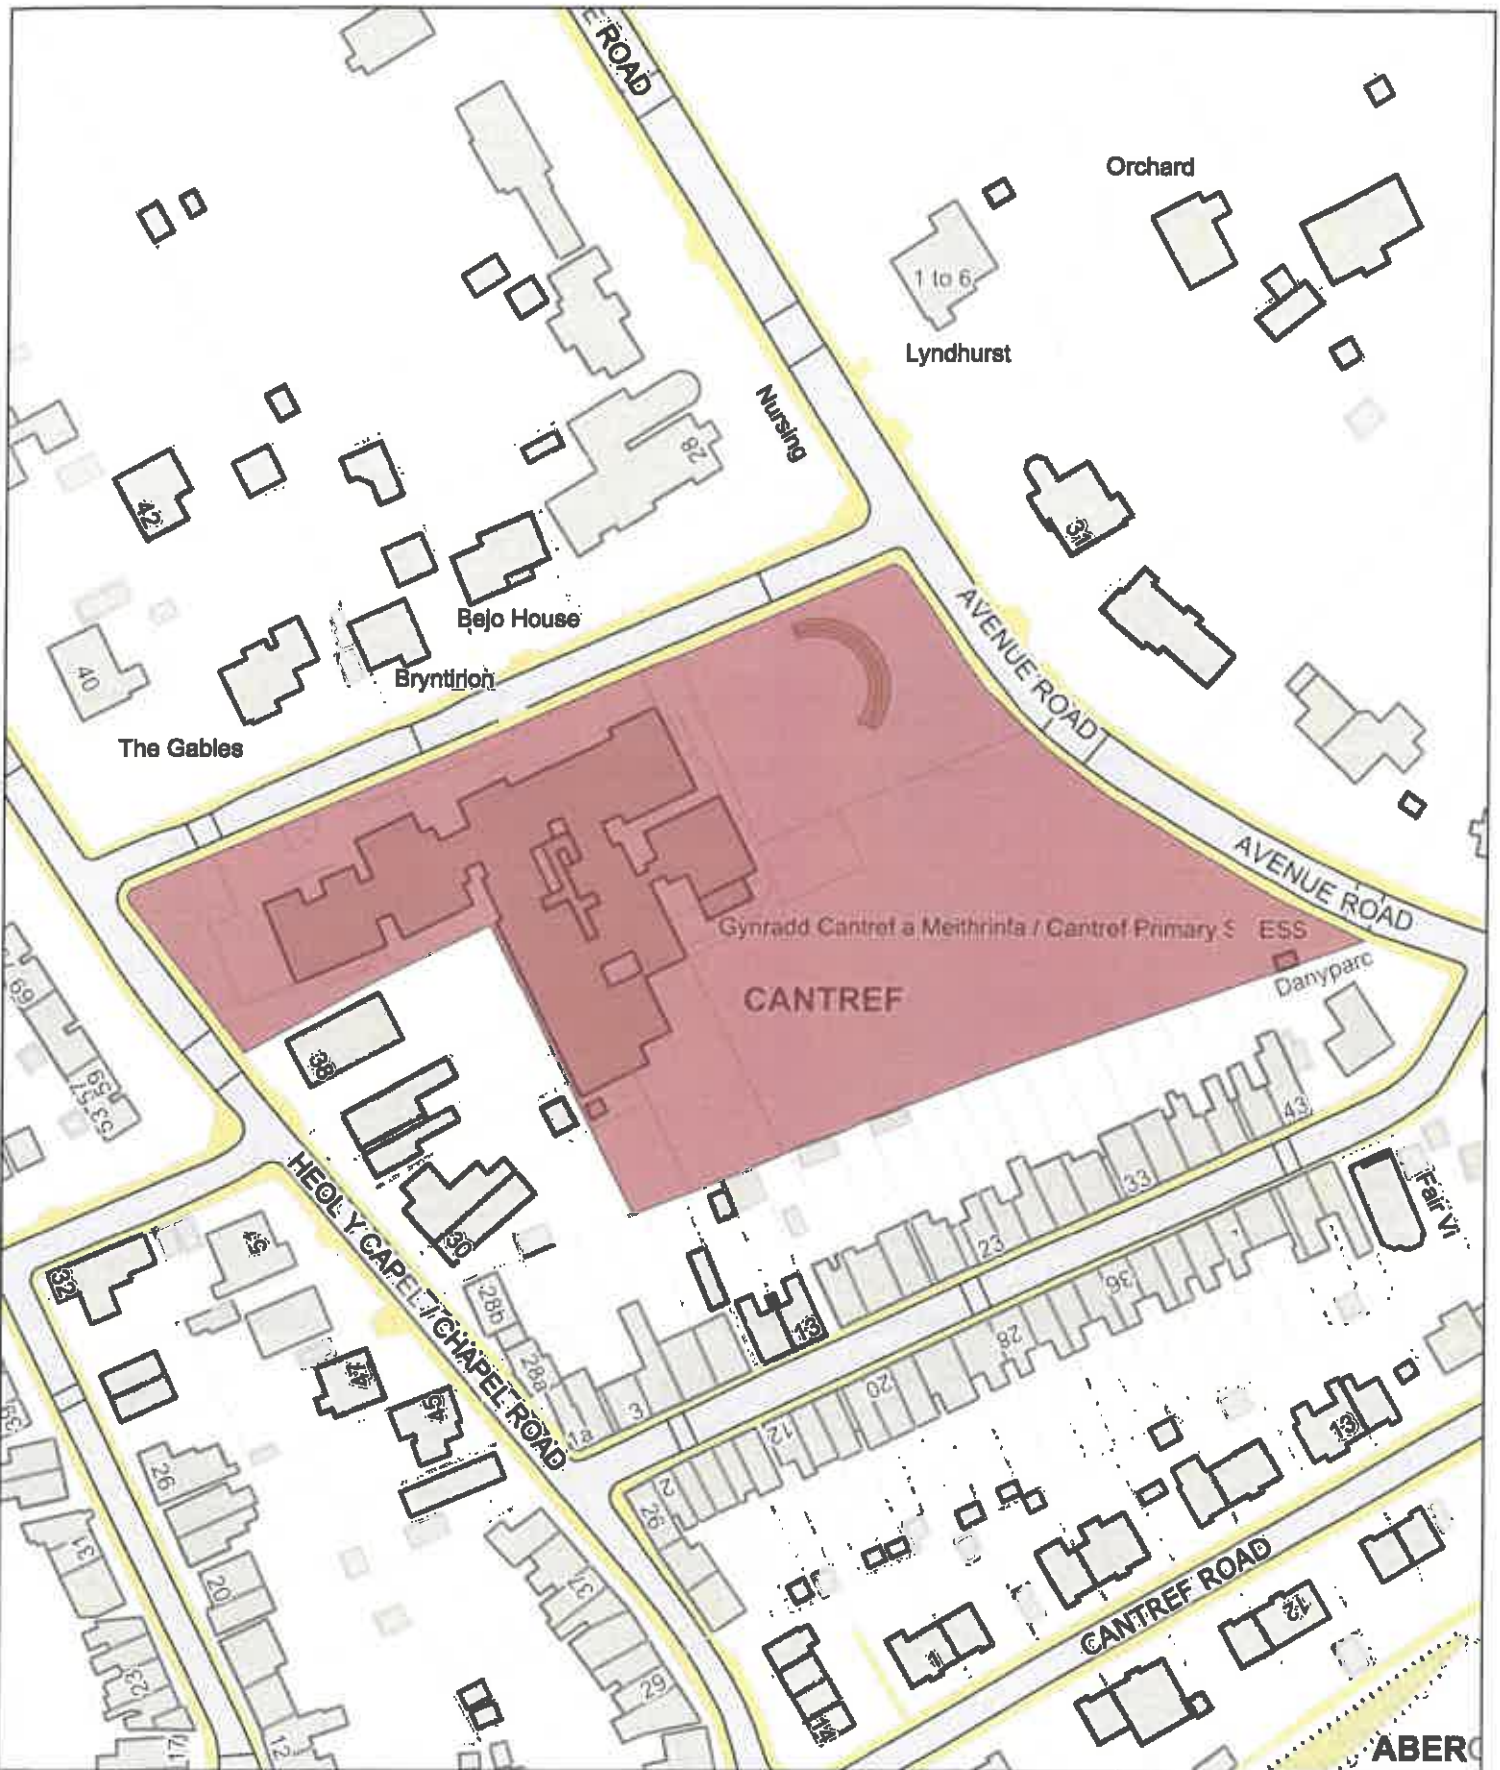

P.M
0059/24

ABVY-PSPO-020

E (No Dogs) / G (Gwahardd)

**Cantref Primary School, Harold Rd Abergavenny / Ysgol Gynradd
Cantref, Ffordd Harold, Y Fenni**

Date: 1st June 2024 / Dyddiad: 1af Mehefin 2024

Legend / Nodiant

**No Dogs /
Gwahardd**

1:1,250