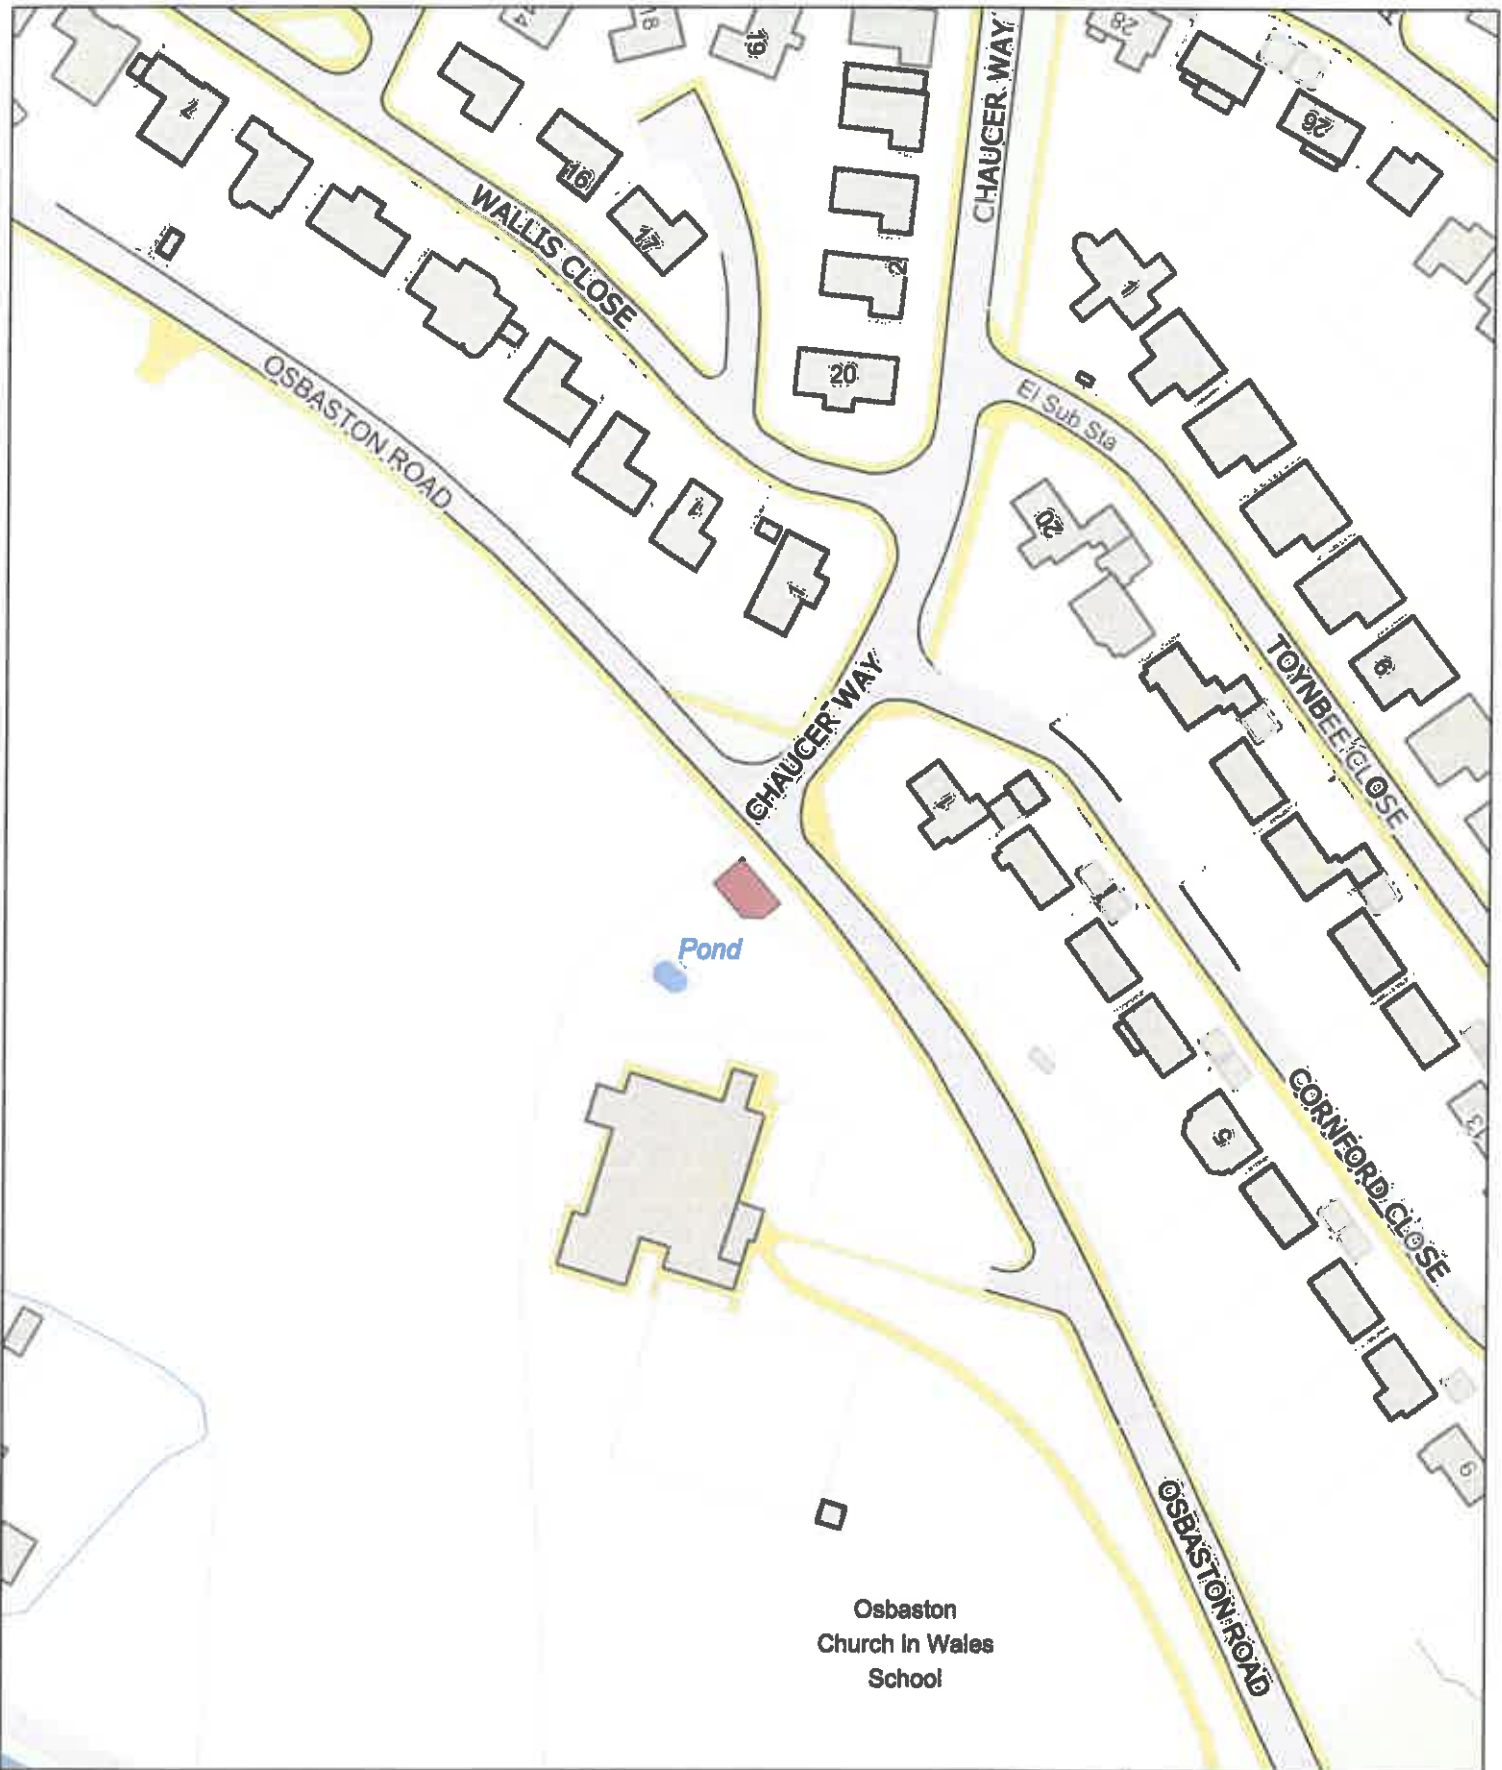

P.M
0059/24

MON-PSPO-158

E (No Dogs) / G (Gwahardd)

Osbaston Road Play Area, Osbaston, Monmouth / Man Chwarae

Ffordd Osbaston, Osbaston, Trefynwy

Date: 1st June 2024 / Dyddiad: 1af Mehefin 2024

Legend / Nodiant

**No Dogs /
Gwahardd**

1:1,250