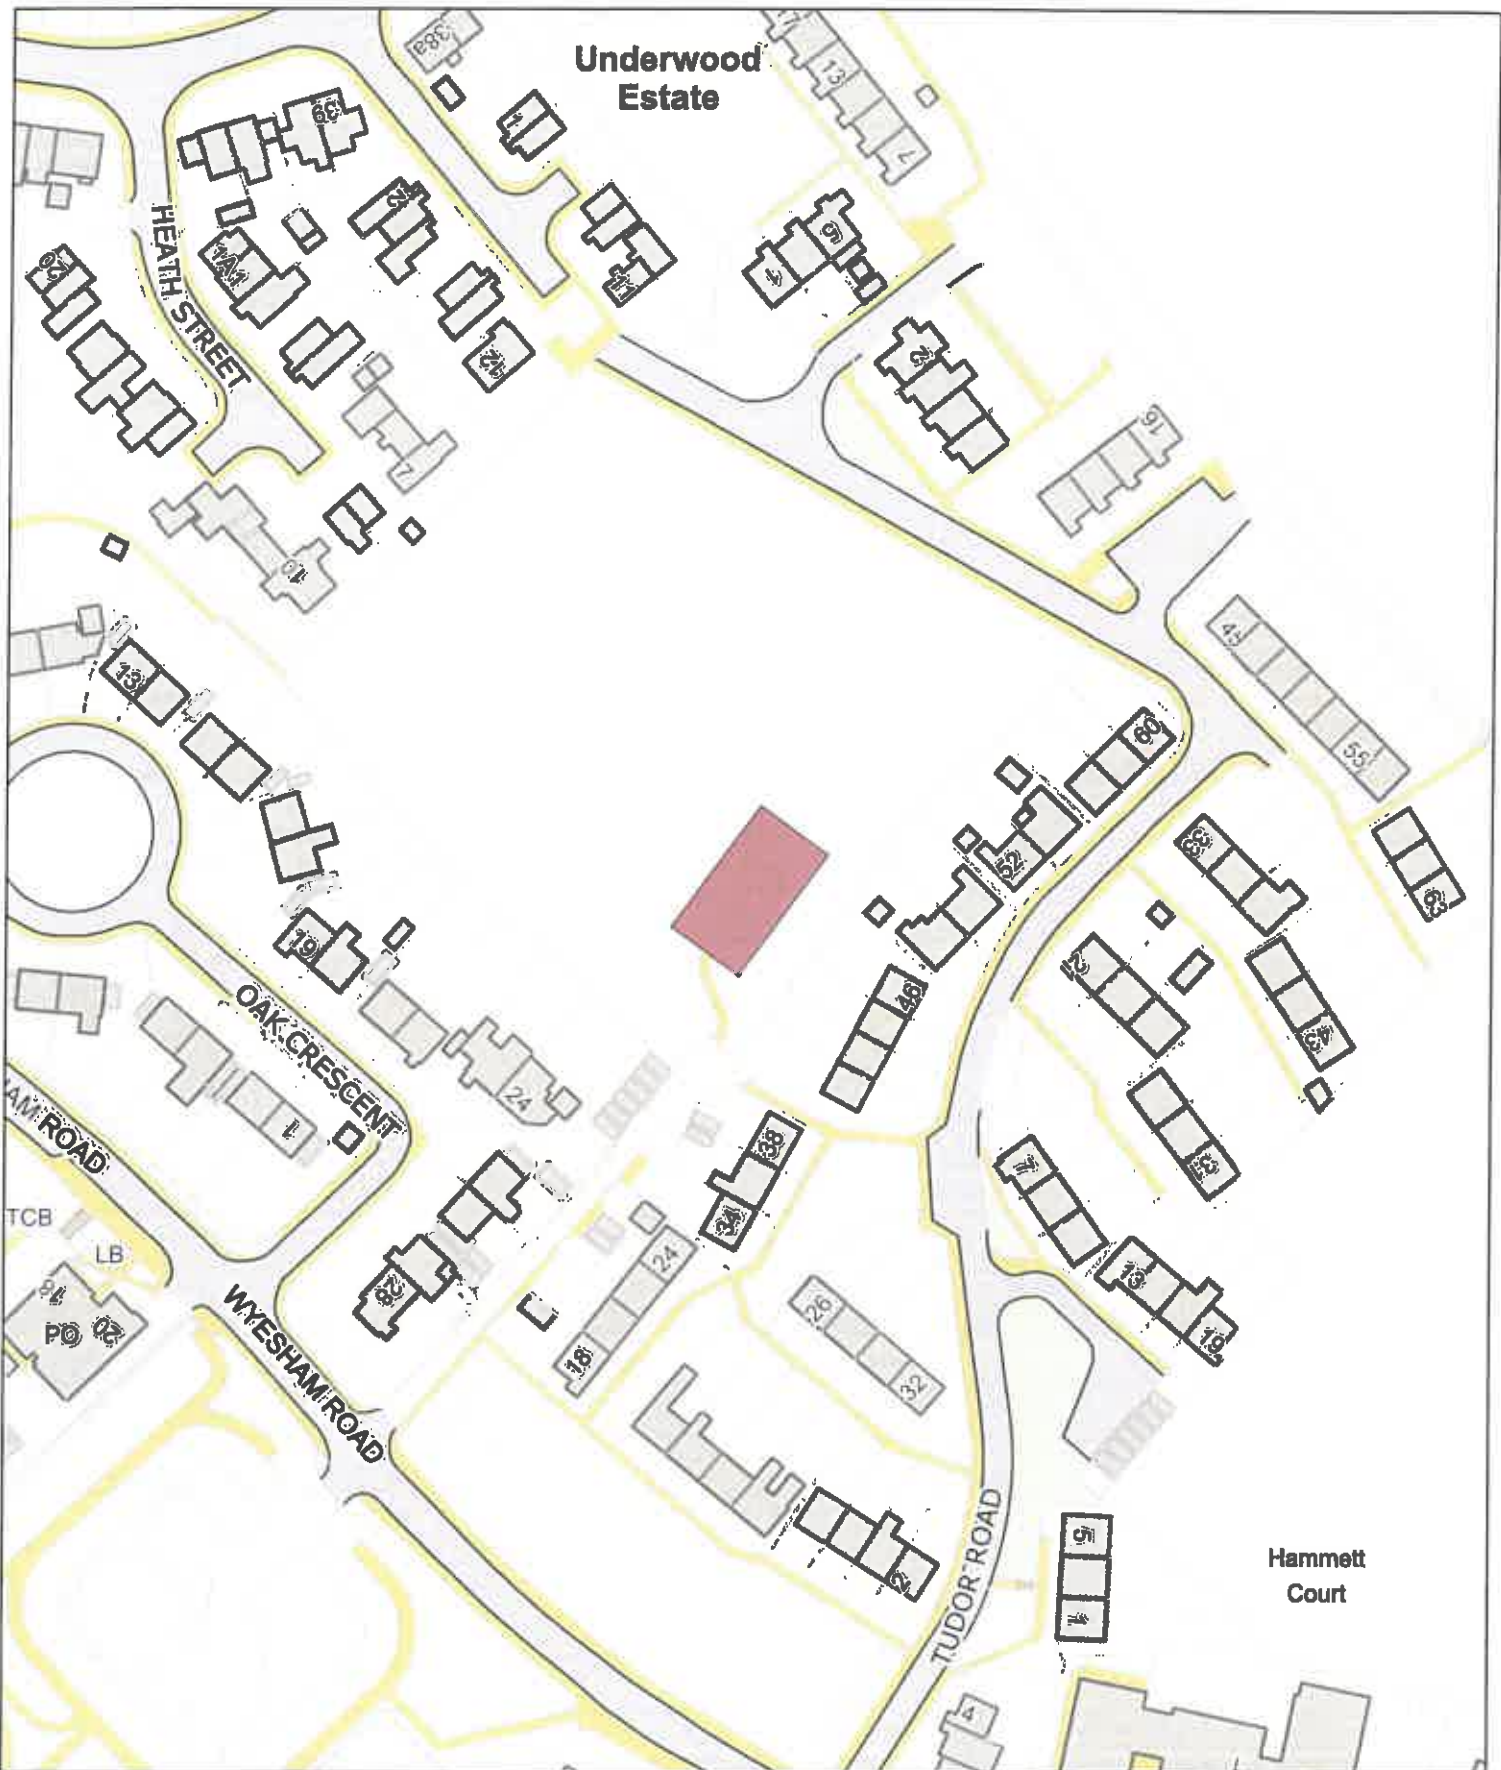

P.M
0059/24

MON-PSPO-147

E (No Dogs) / G (Gwahardd)

**Tudor Road Play Area, Wyesham, Monmouth / Man Chwarae
Ffordd Tudor, Wyesham, Trefynwy**

Date: 1st June 2024 / Dyddiad: 1af Mehefin 2024

Legend / Nodiant

**No Dogs /
Gwahardd**

1:1,250