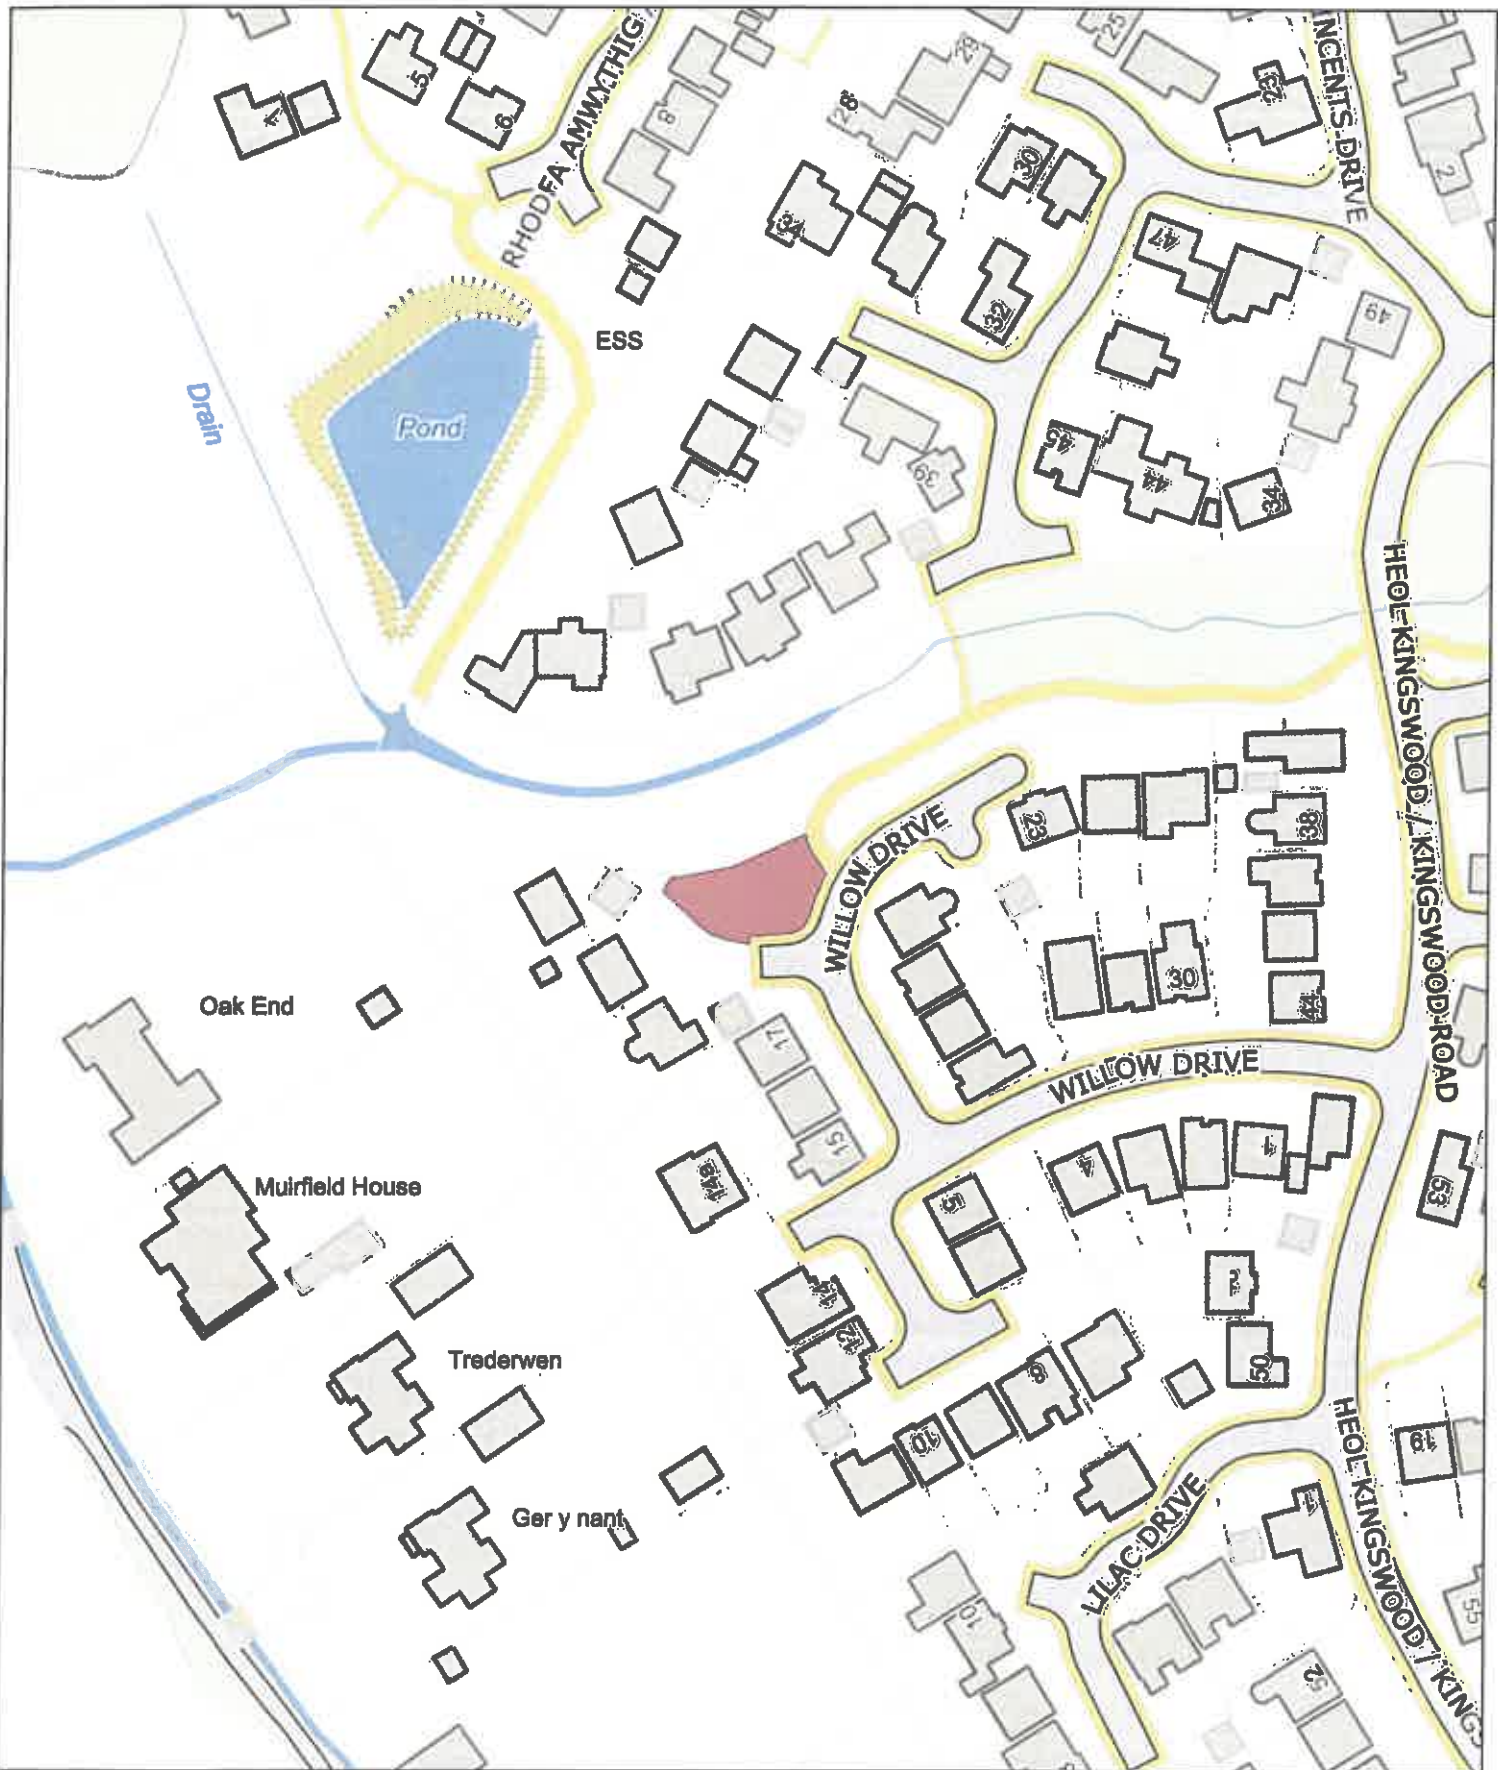

P.M
0059/24

MON-PSPO-152

E (No Dogs) / G (Gwahardd)

Willow Drive Play Area, Rockfield, Monmouth / Man Chwarae

Willow Drive, Rockfield, Trefynwy

Date: 1st June 2024 / Dyddiad: 1af Mehefin 2024

Legend / Nodiant

**No Dogs /
Gwahardd**

1:1,250