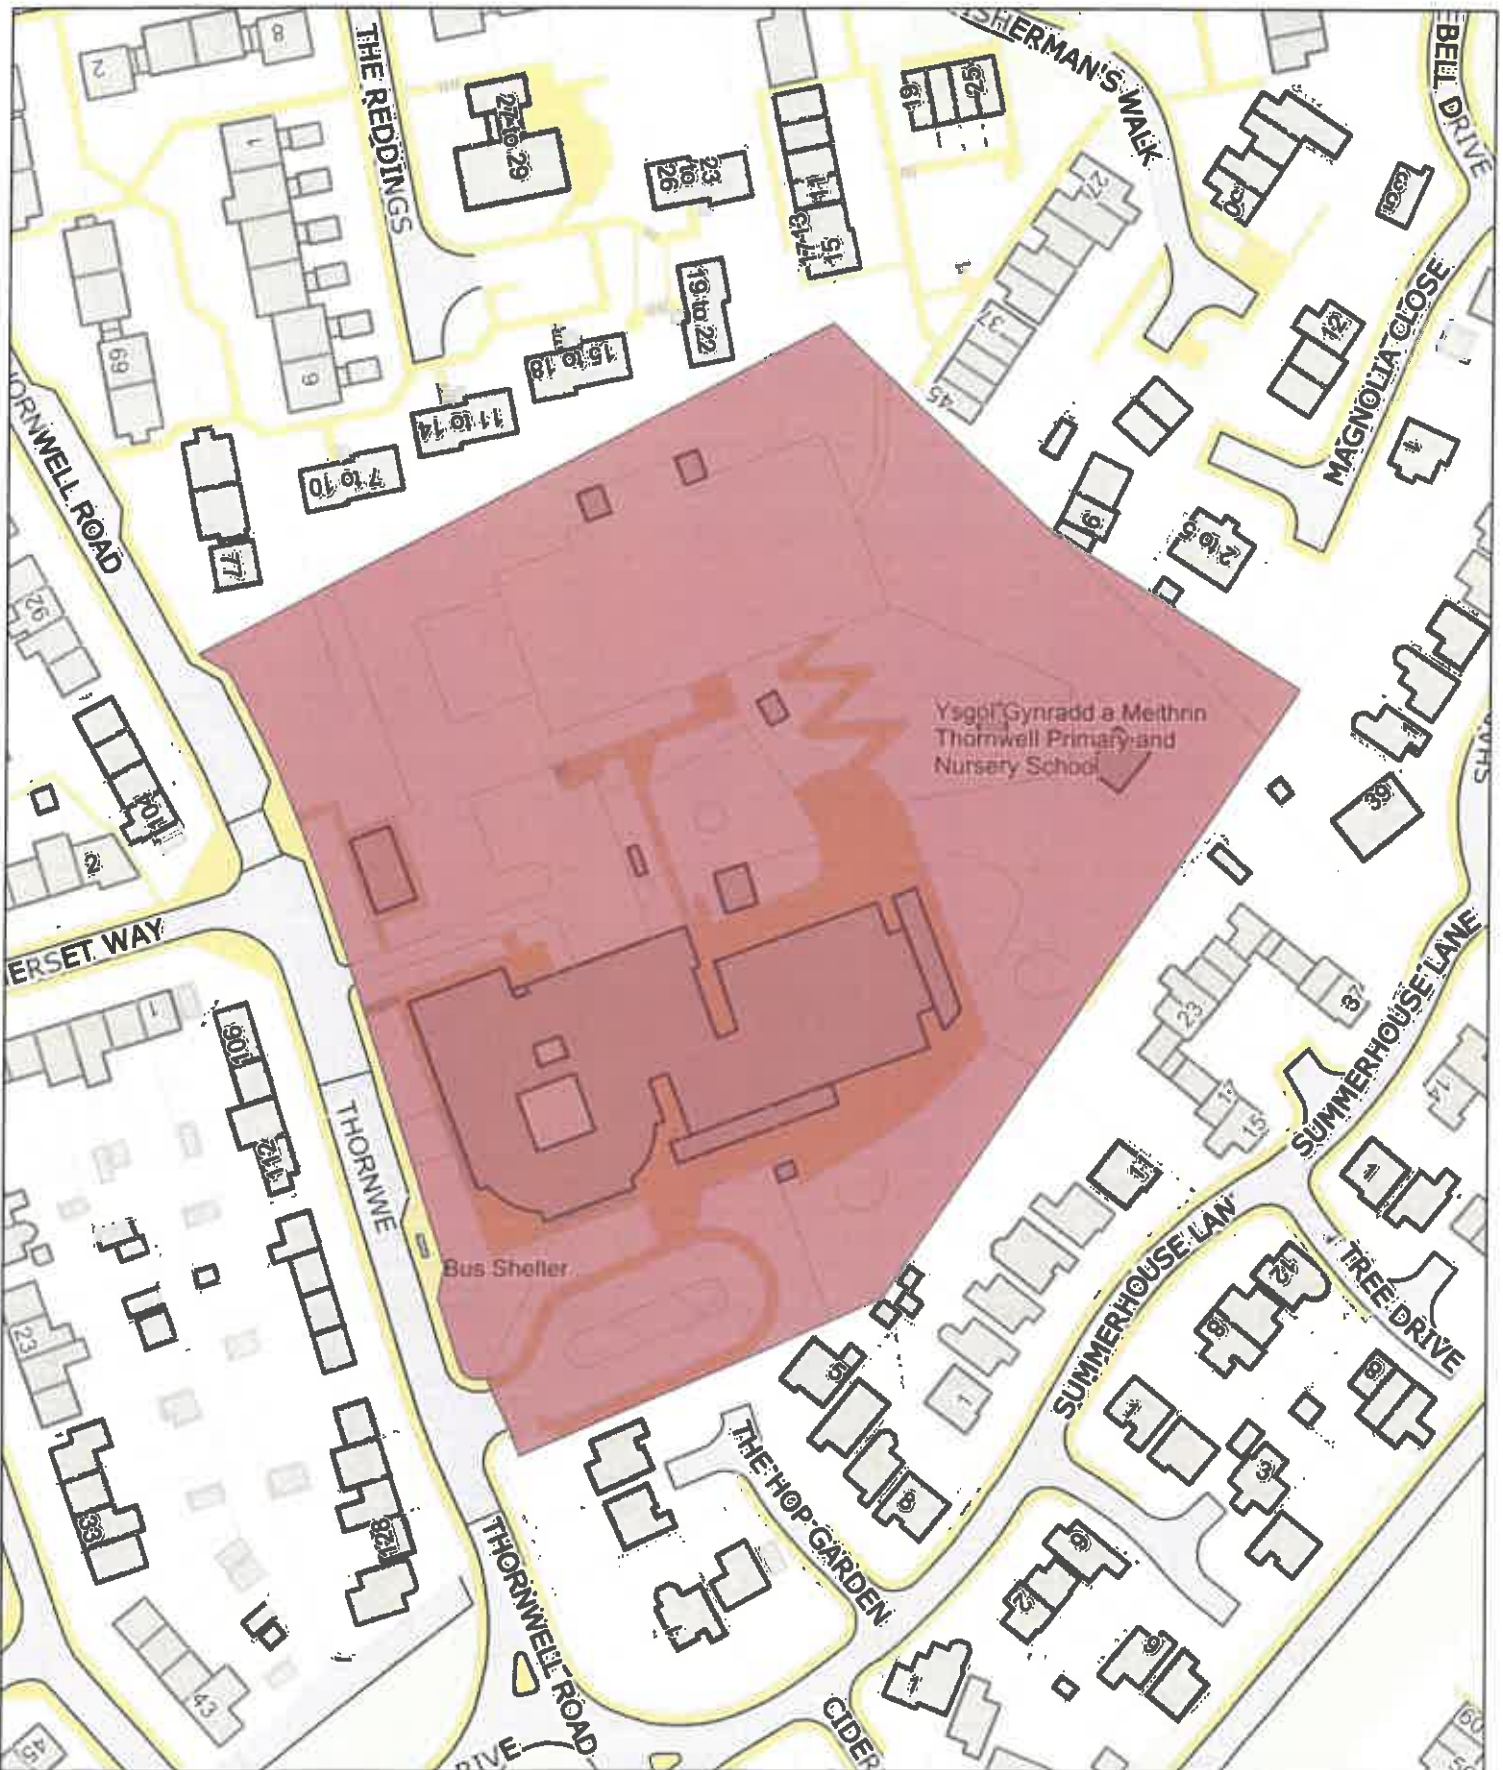

P.M
0059/24

CHW-PSPO-088

E (No Dogs) / G (Gwahardd)

Thornwell Primary School, Thornwell Rd, Chepstow / Ysgol

Gynradd Thornwell, Ffordd Thornwell, Cas-gwent

Date: 1st June 2024 / Dyddiad: 1af Mehefin 2024

Legend / Nodiant

No Dogs /
Gwahardd

1:1,250