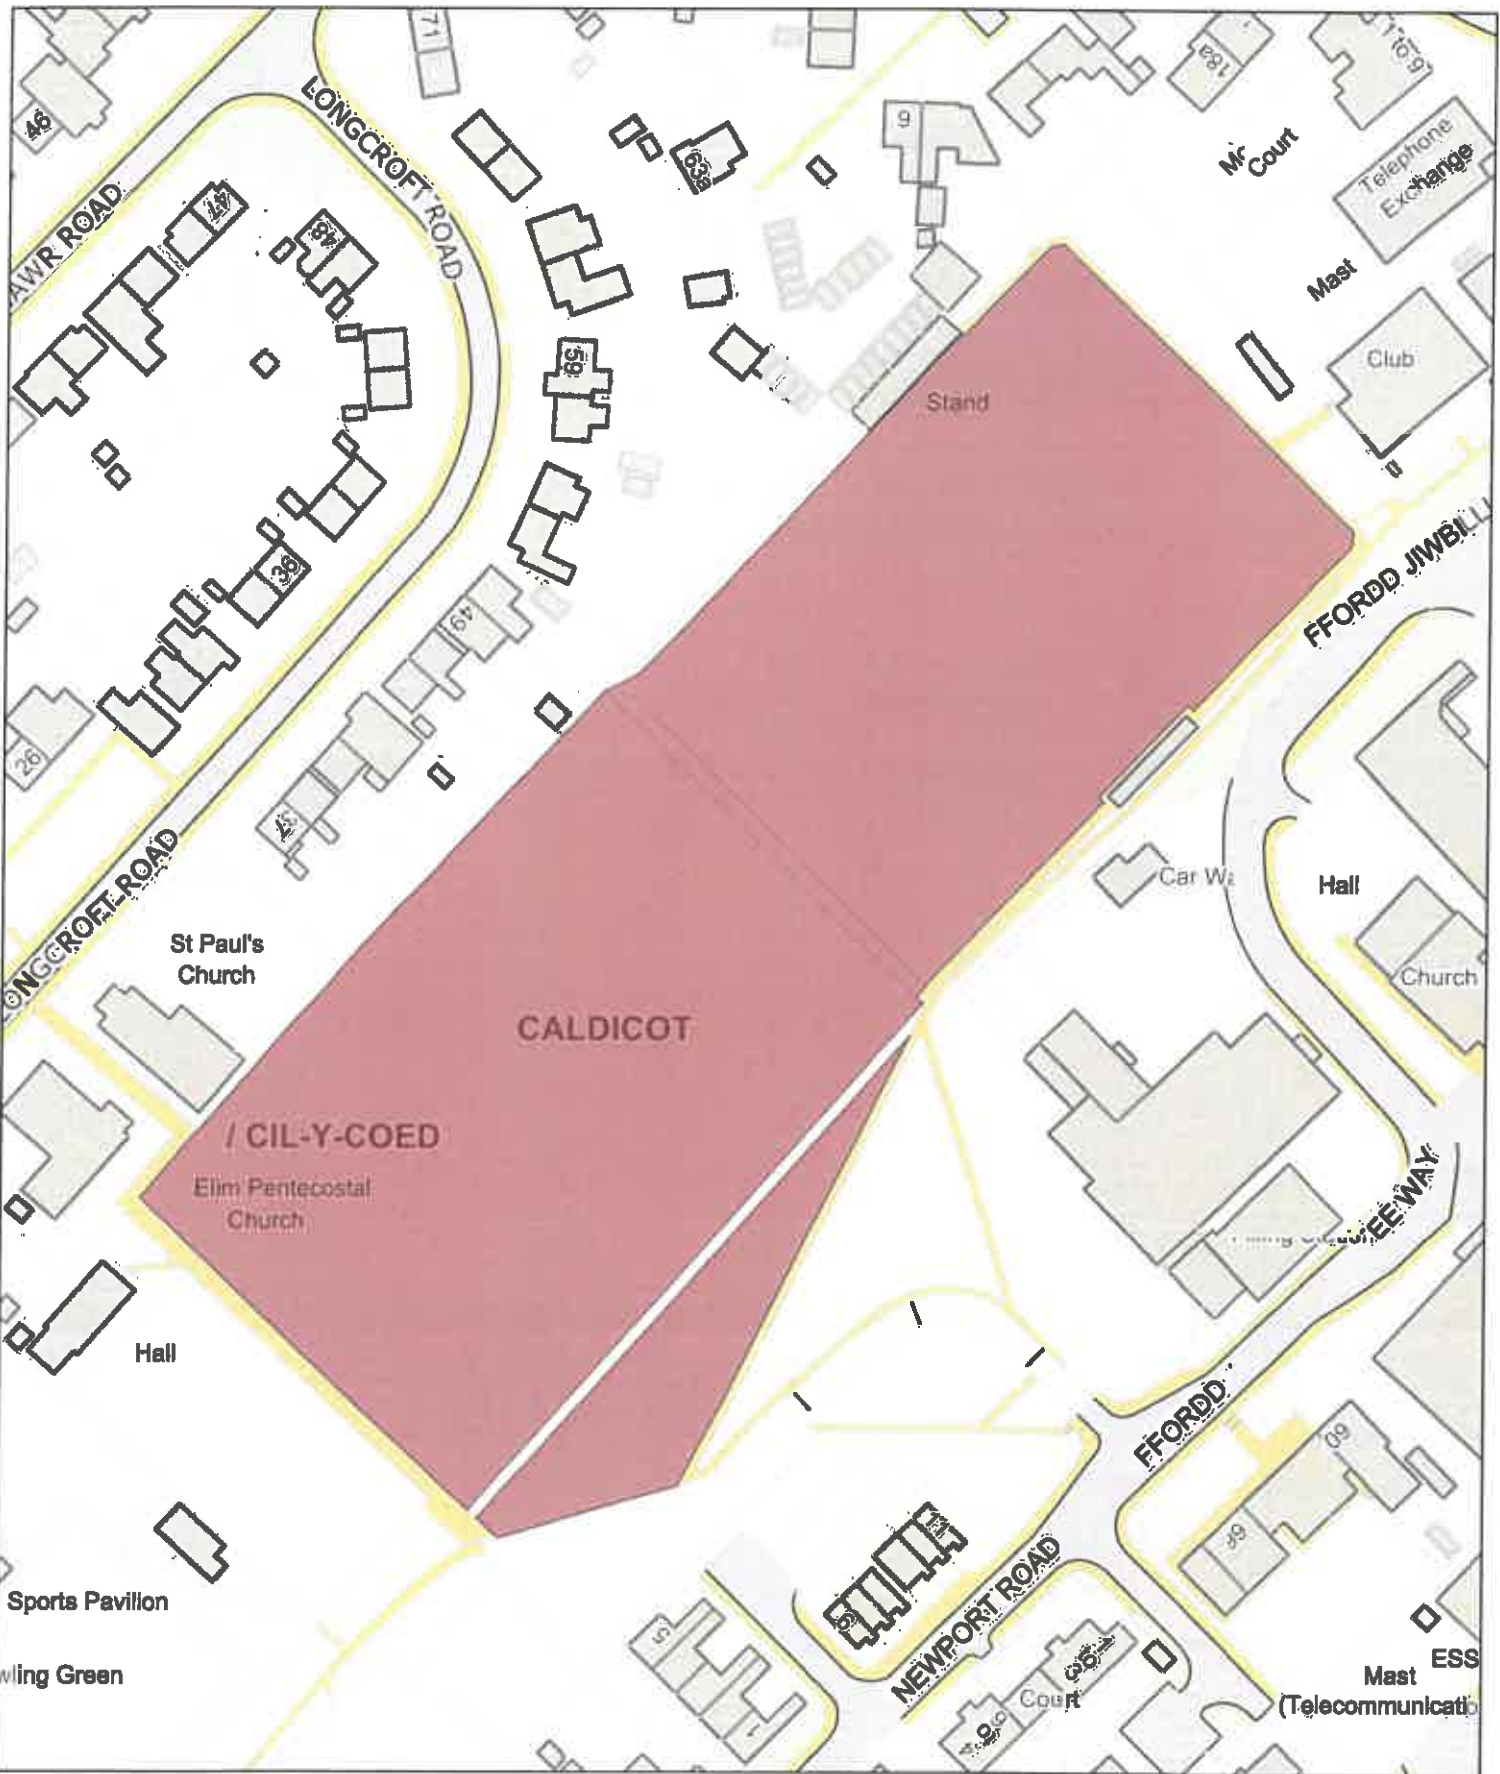

P.M
0059/24

CDT-PSPO-045

E (No Dogs) / G (Gwahardd)

George V Playing Fields, Caldicot / Caeau Chwarae George V, Cil-y-coed

Date: 1st June 2024 / Dyddiad: 1af Mehefin 2024

Legend / Nodiad

**No Dogs /
Gwahardd**

1:1,250