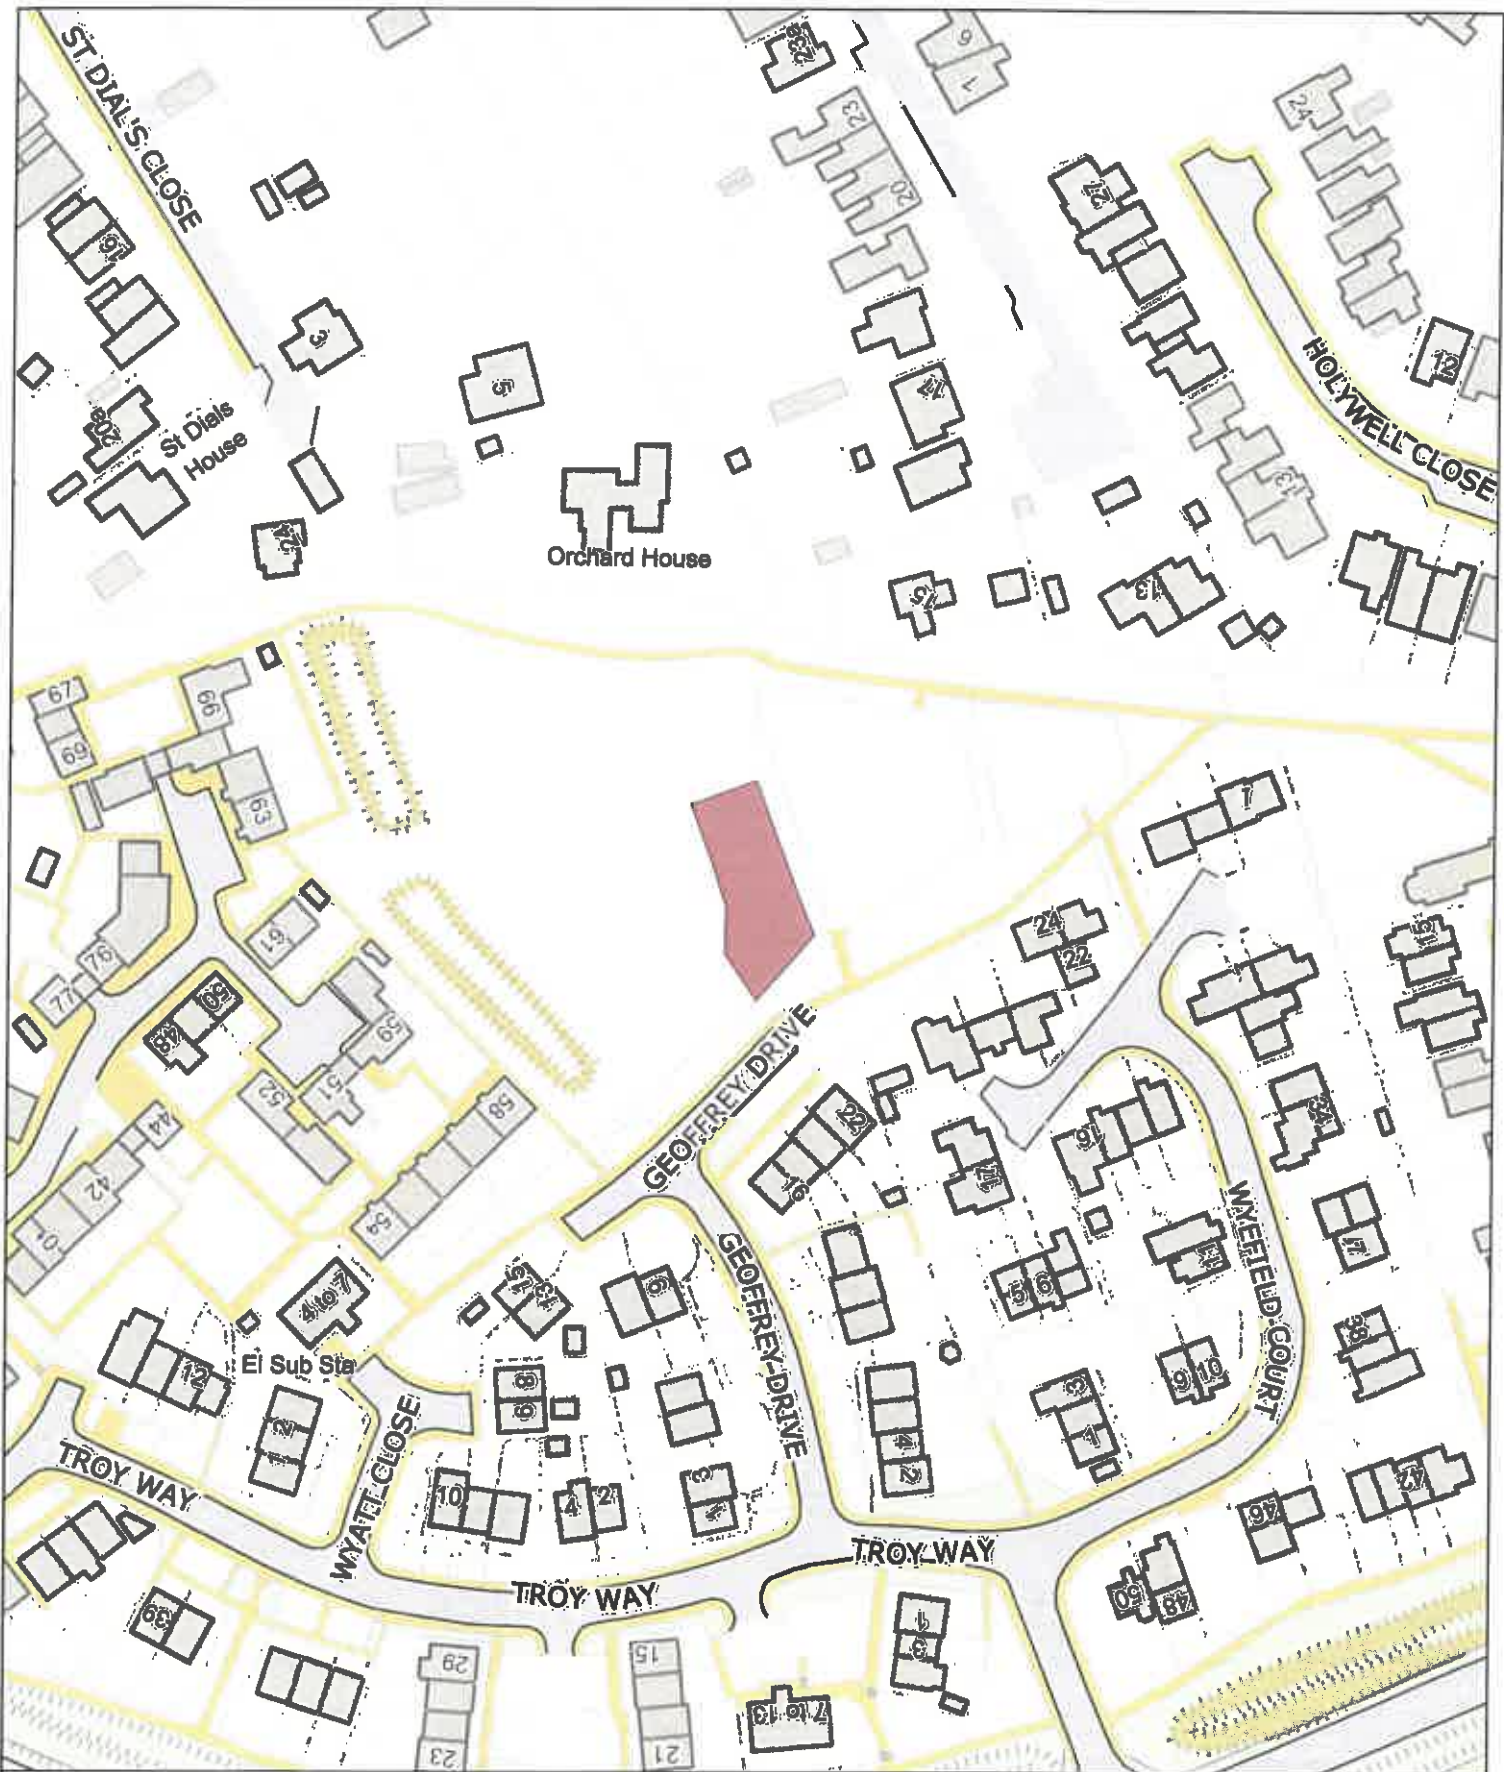

P.M
0059/24

MON-PSPO-155

E (No Dogs) / G (Gwahardd)

Carbone Close Play Area, Monmouth / Man Chwarae Clos

Carbone Close, Trefynwy

Date: 1st June 2024 / Dyddiad: 1af Mehefin 2024

Legend / Nodiad

**No Dogs /
Gwahardd**

1:1,250