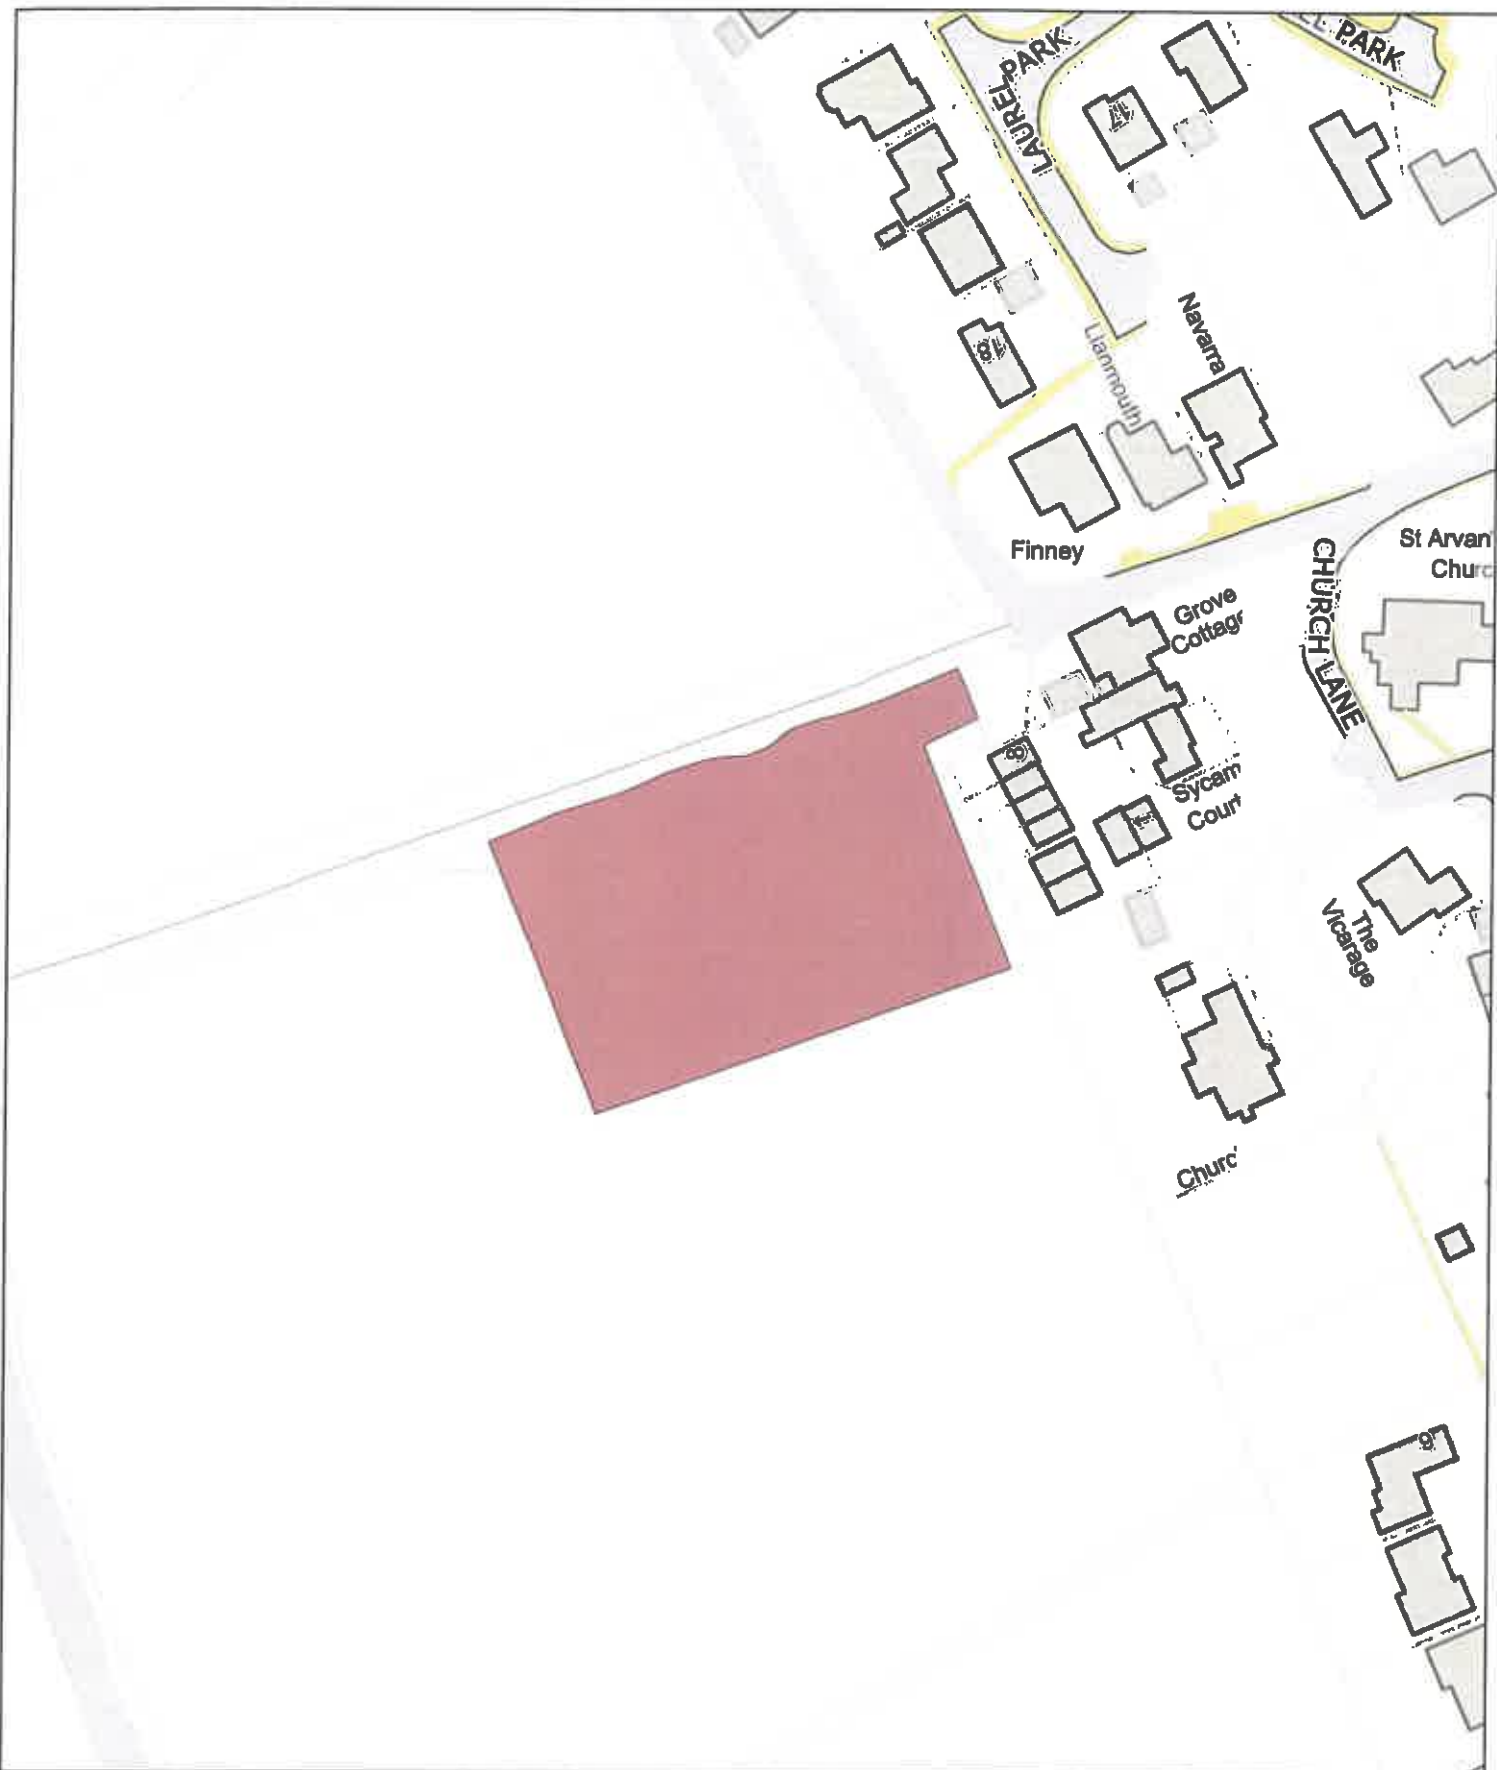

P.M
0059/24

STA-PSPO-183
E (No Dogs) / G (Gwahardd)
King George's Field Playground, St Arvans / Maes Chwarae Y
Brenin George's Field, Llanarfan

Date: 1st June 2024 / Dyddiad: 1af Mehefin 2024

Legend / Nodiant

No Dogs /
Gwahardd

1:1,250