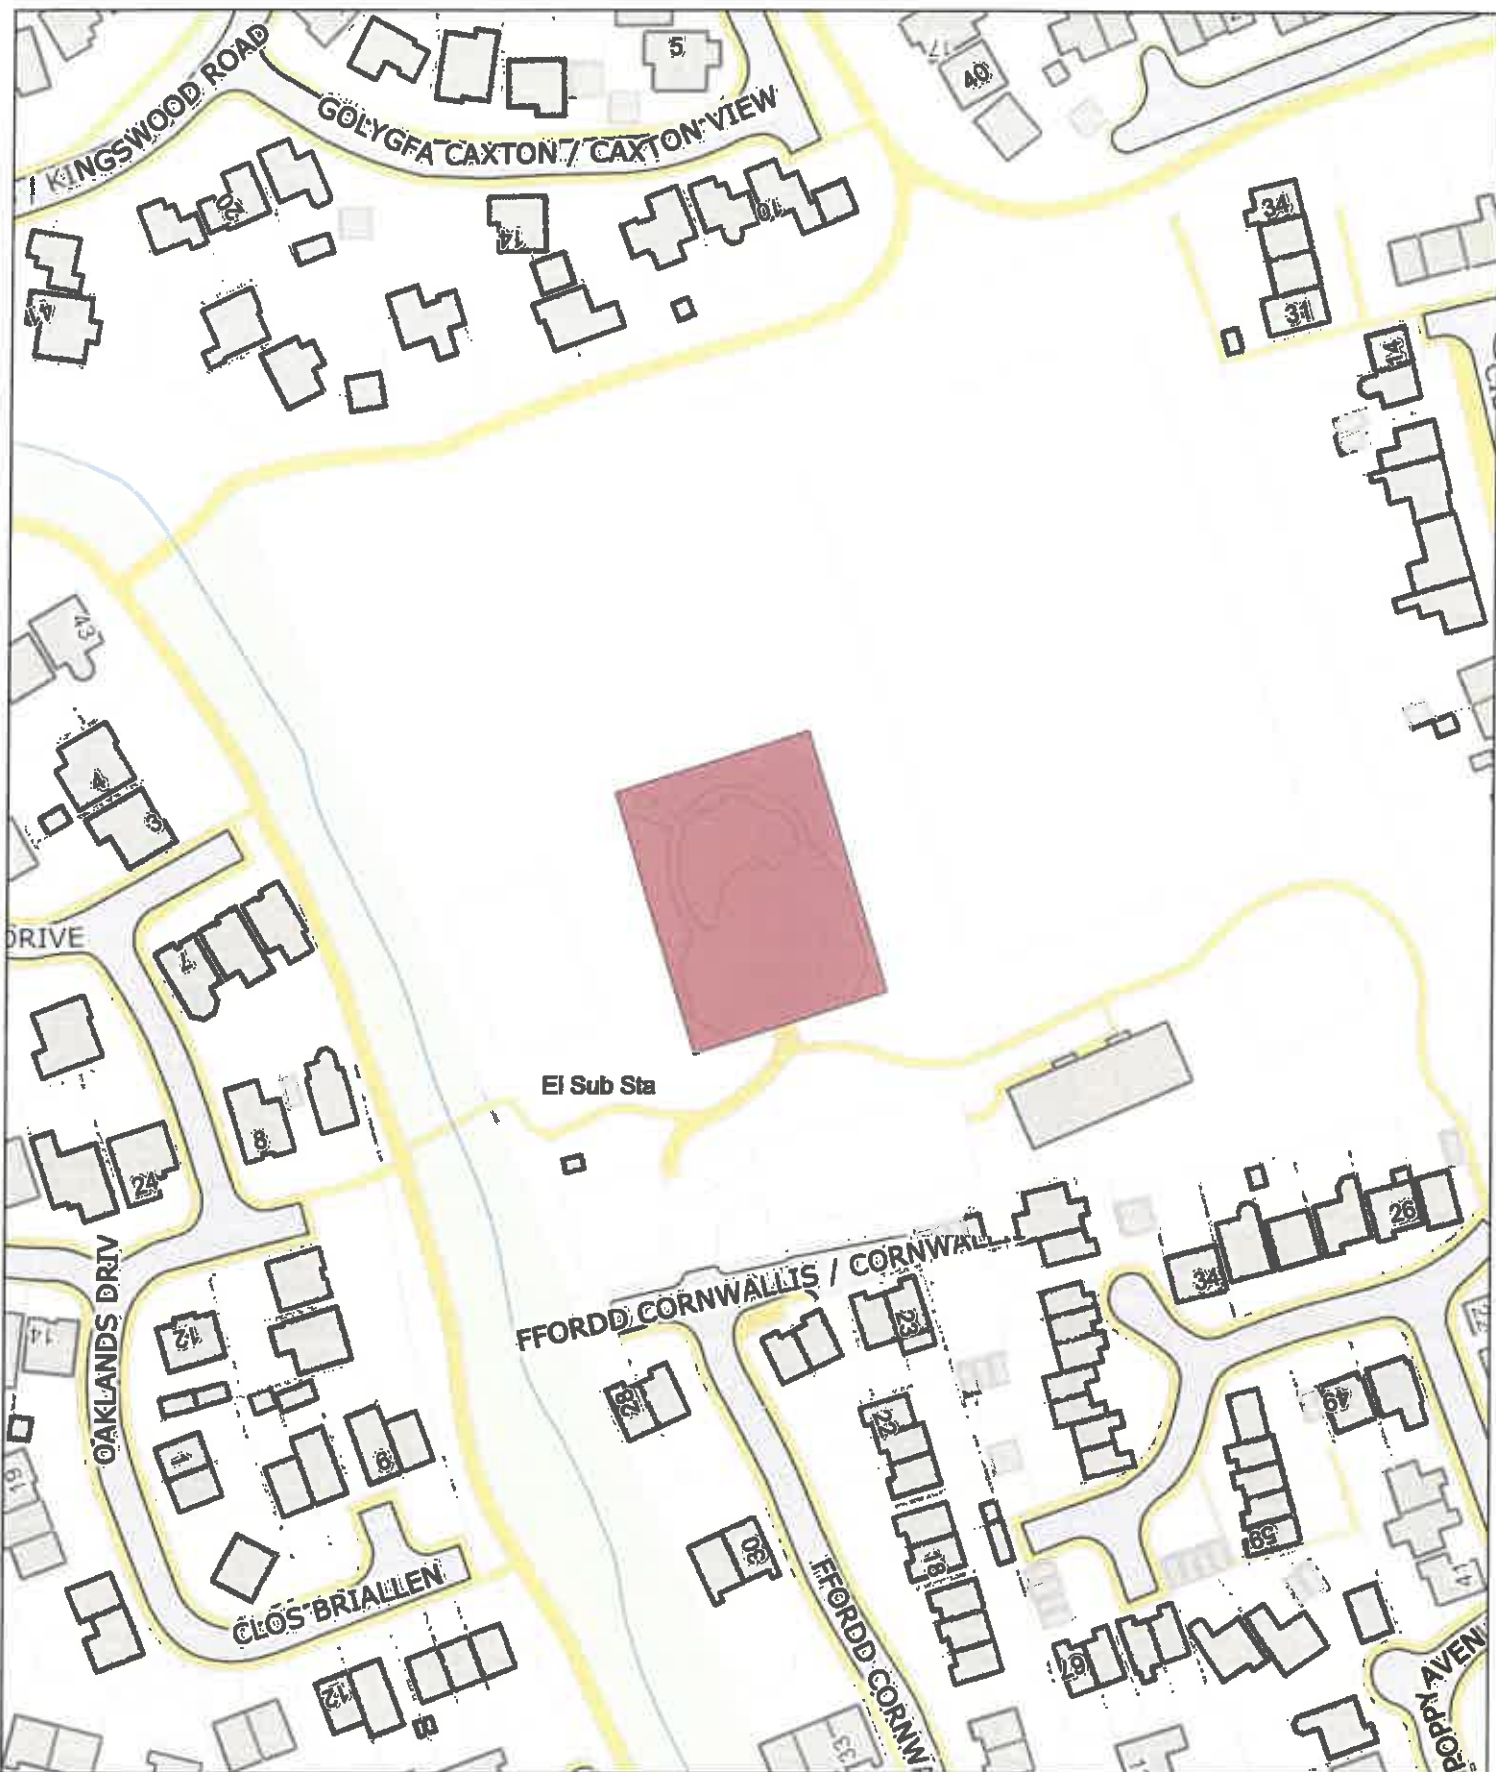

P.M
0059/24

MON-PSPO-146
E (No Dogs) / G (Gwahardd)
Rockfield Estate Play Area, Monmouth / Man Chwarae Ystad
Rockfield, Trefynwy

Date: 1st June 2024 / Dyddiad: 1af Mehefin 2024

Legend / Nodiant

**No Dogs /
Gwahardd**

1:1,250