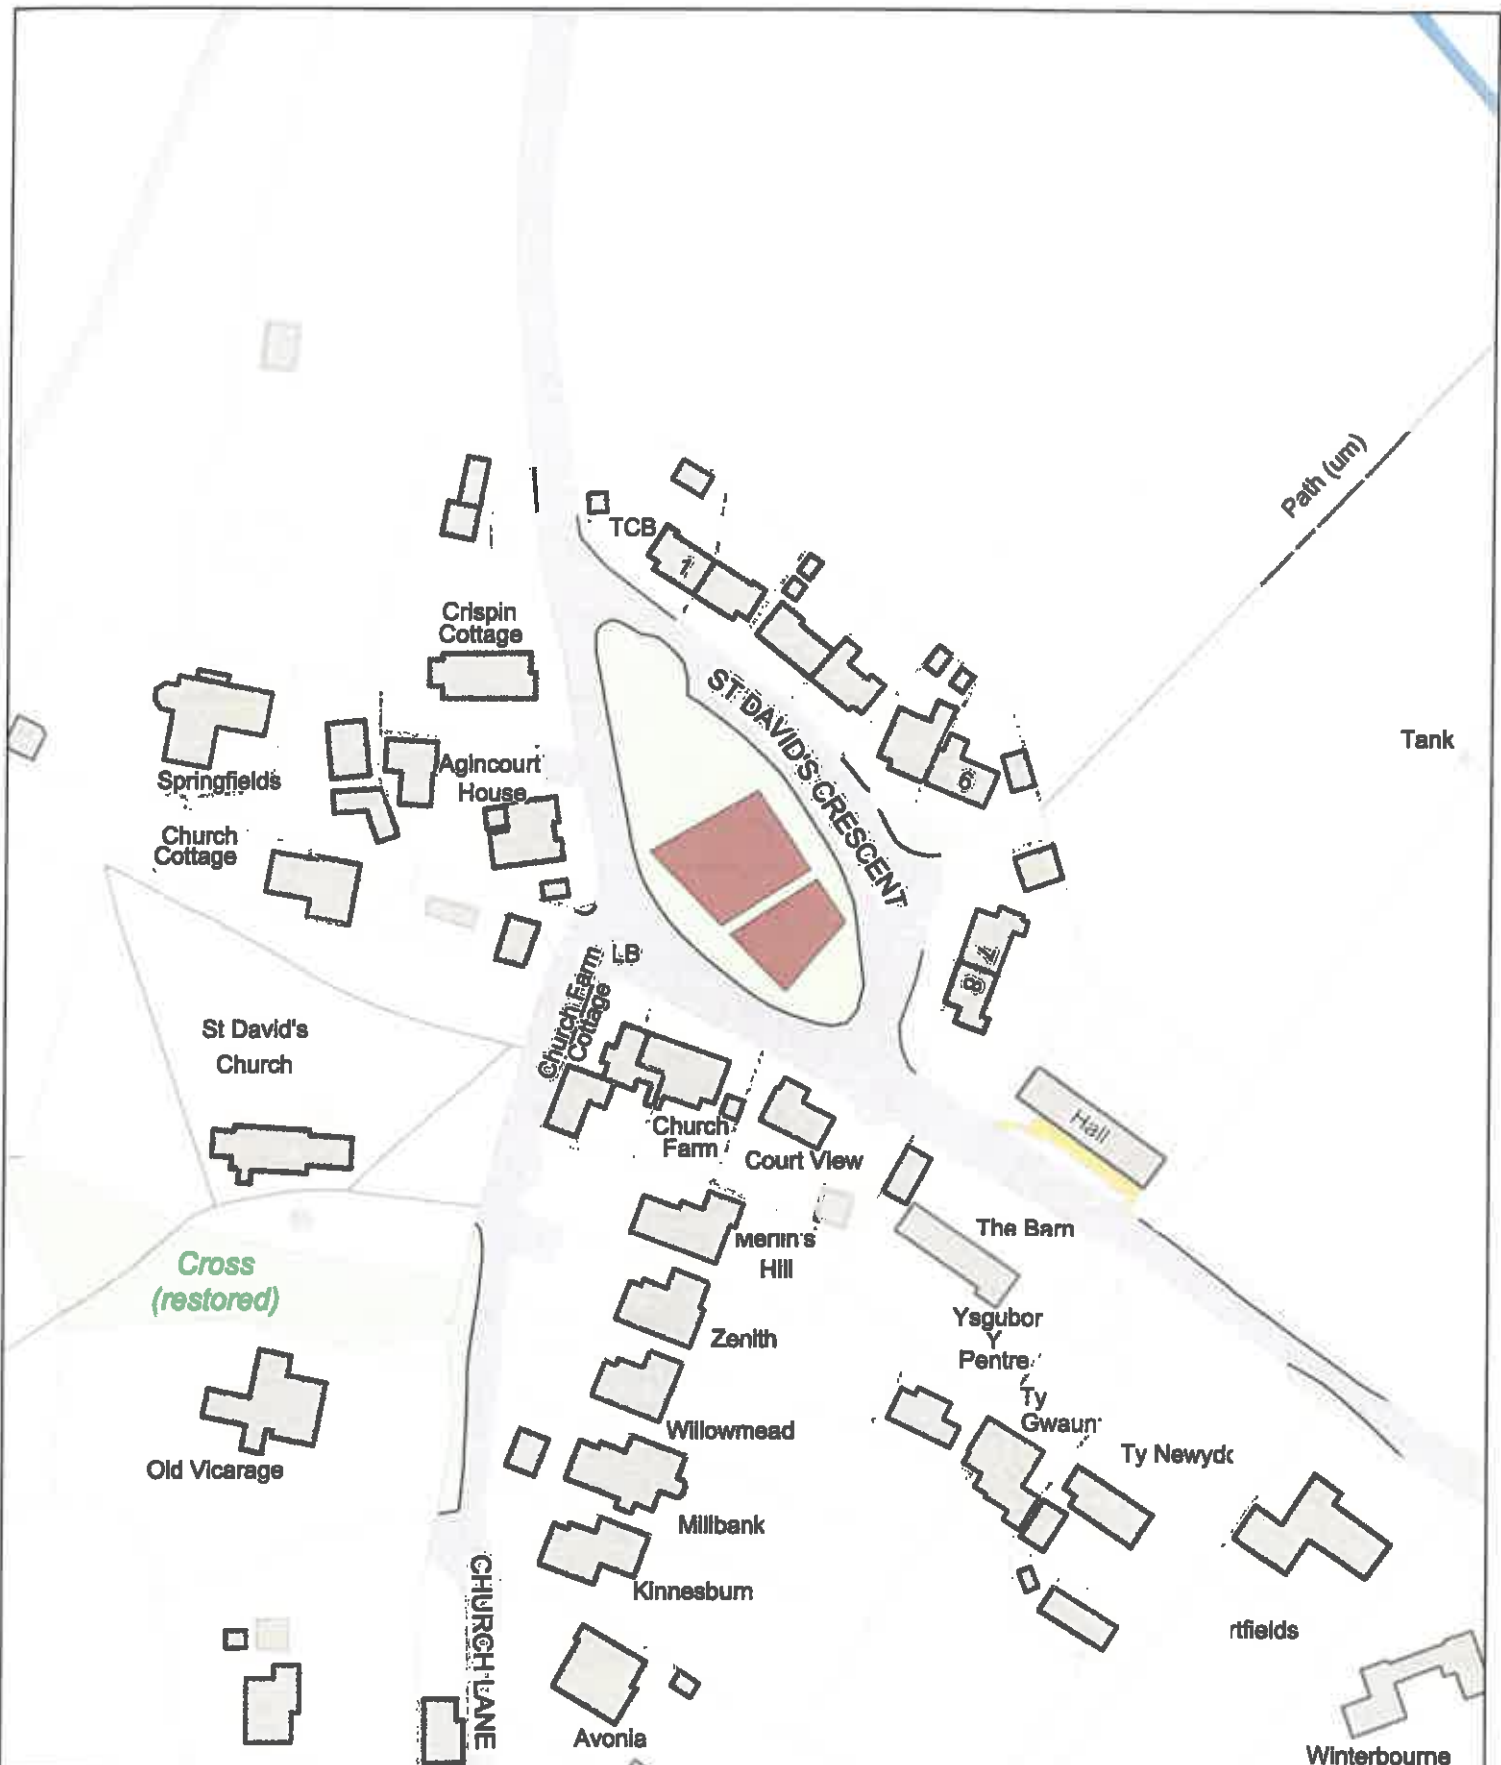

P.M
0059/24

GOF-PSPO-092

E (No Dogs) / G (Gwahardd)

St David's Crescent Play Area, Llanddewi Rhydderch / Man
Chwarae St David's Crescent, Llanddewi Rhydderch
Date: 1st June 2024 / Dyddiad: 1af Mehefin 2024

Legend / Nodiant

No Dogs /
Gwahardd

1:1,250