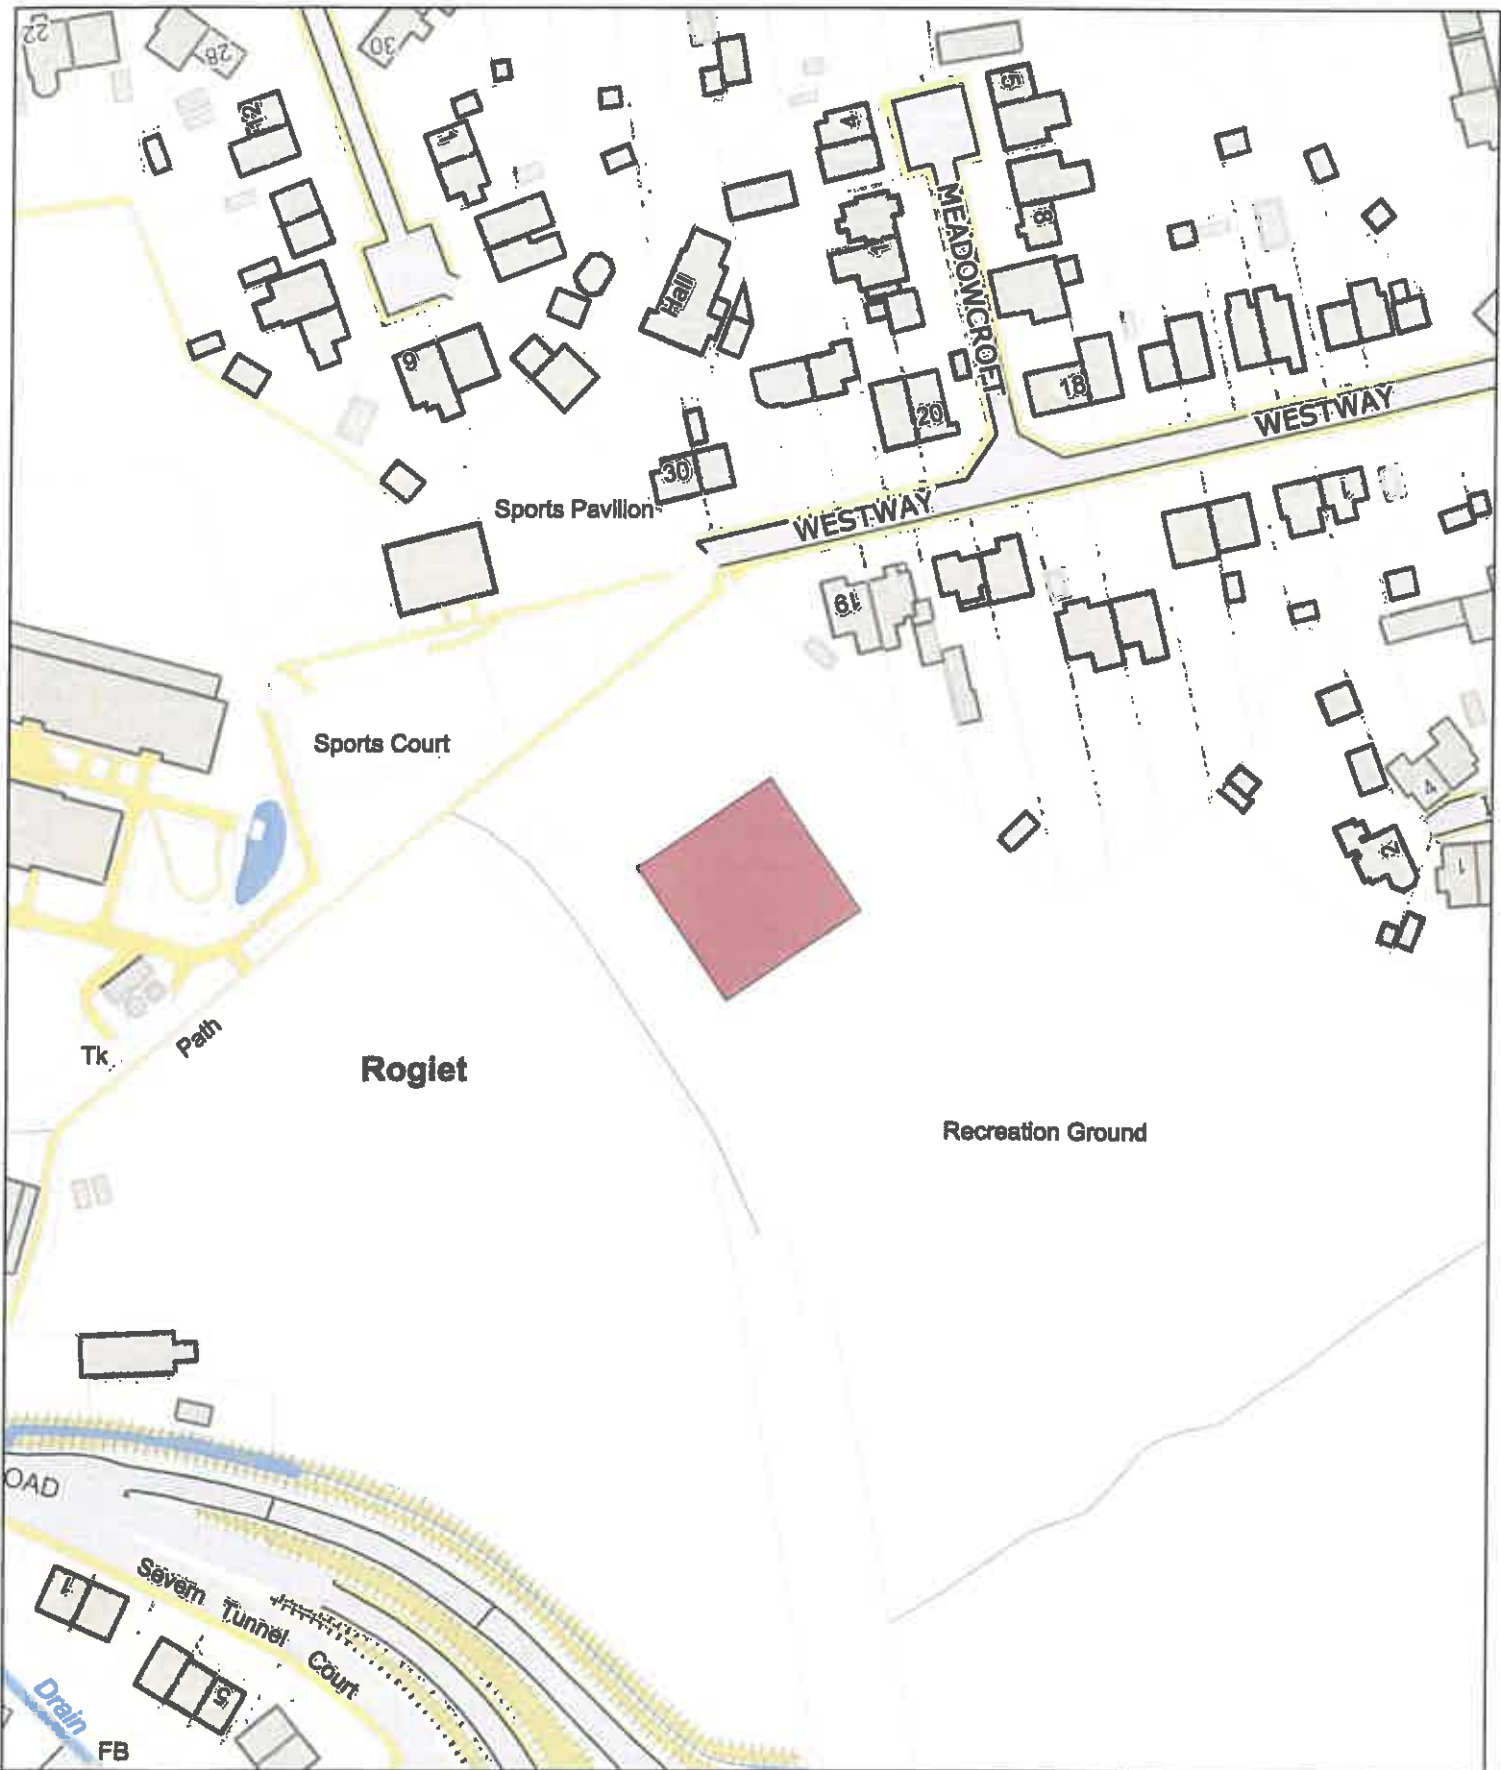

© Crown copyright 2024 OS 100023415 / Hawlfraint y Goron 2024 OS 100023415

Legend / Nodiant

No Dogs /
 Gwahardd

1:1,250

P.M
0059/24

ROG-PSPO-175

E (No Dogs) / G (Gwahardd)

West Way Play Area, Rogiet / Man Chwarae West Way, Rogiet