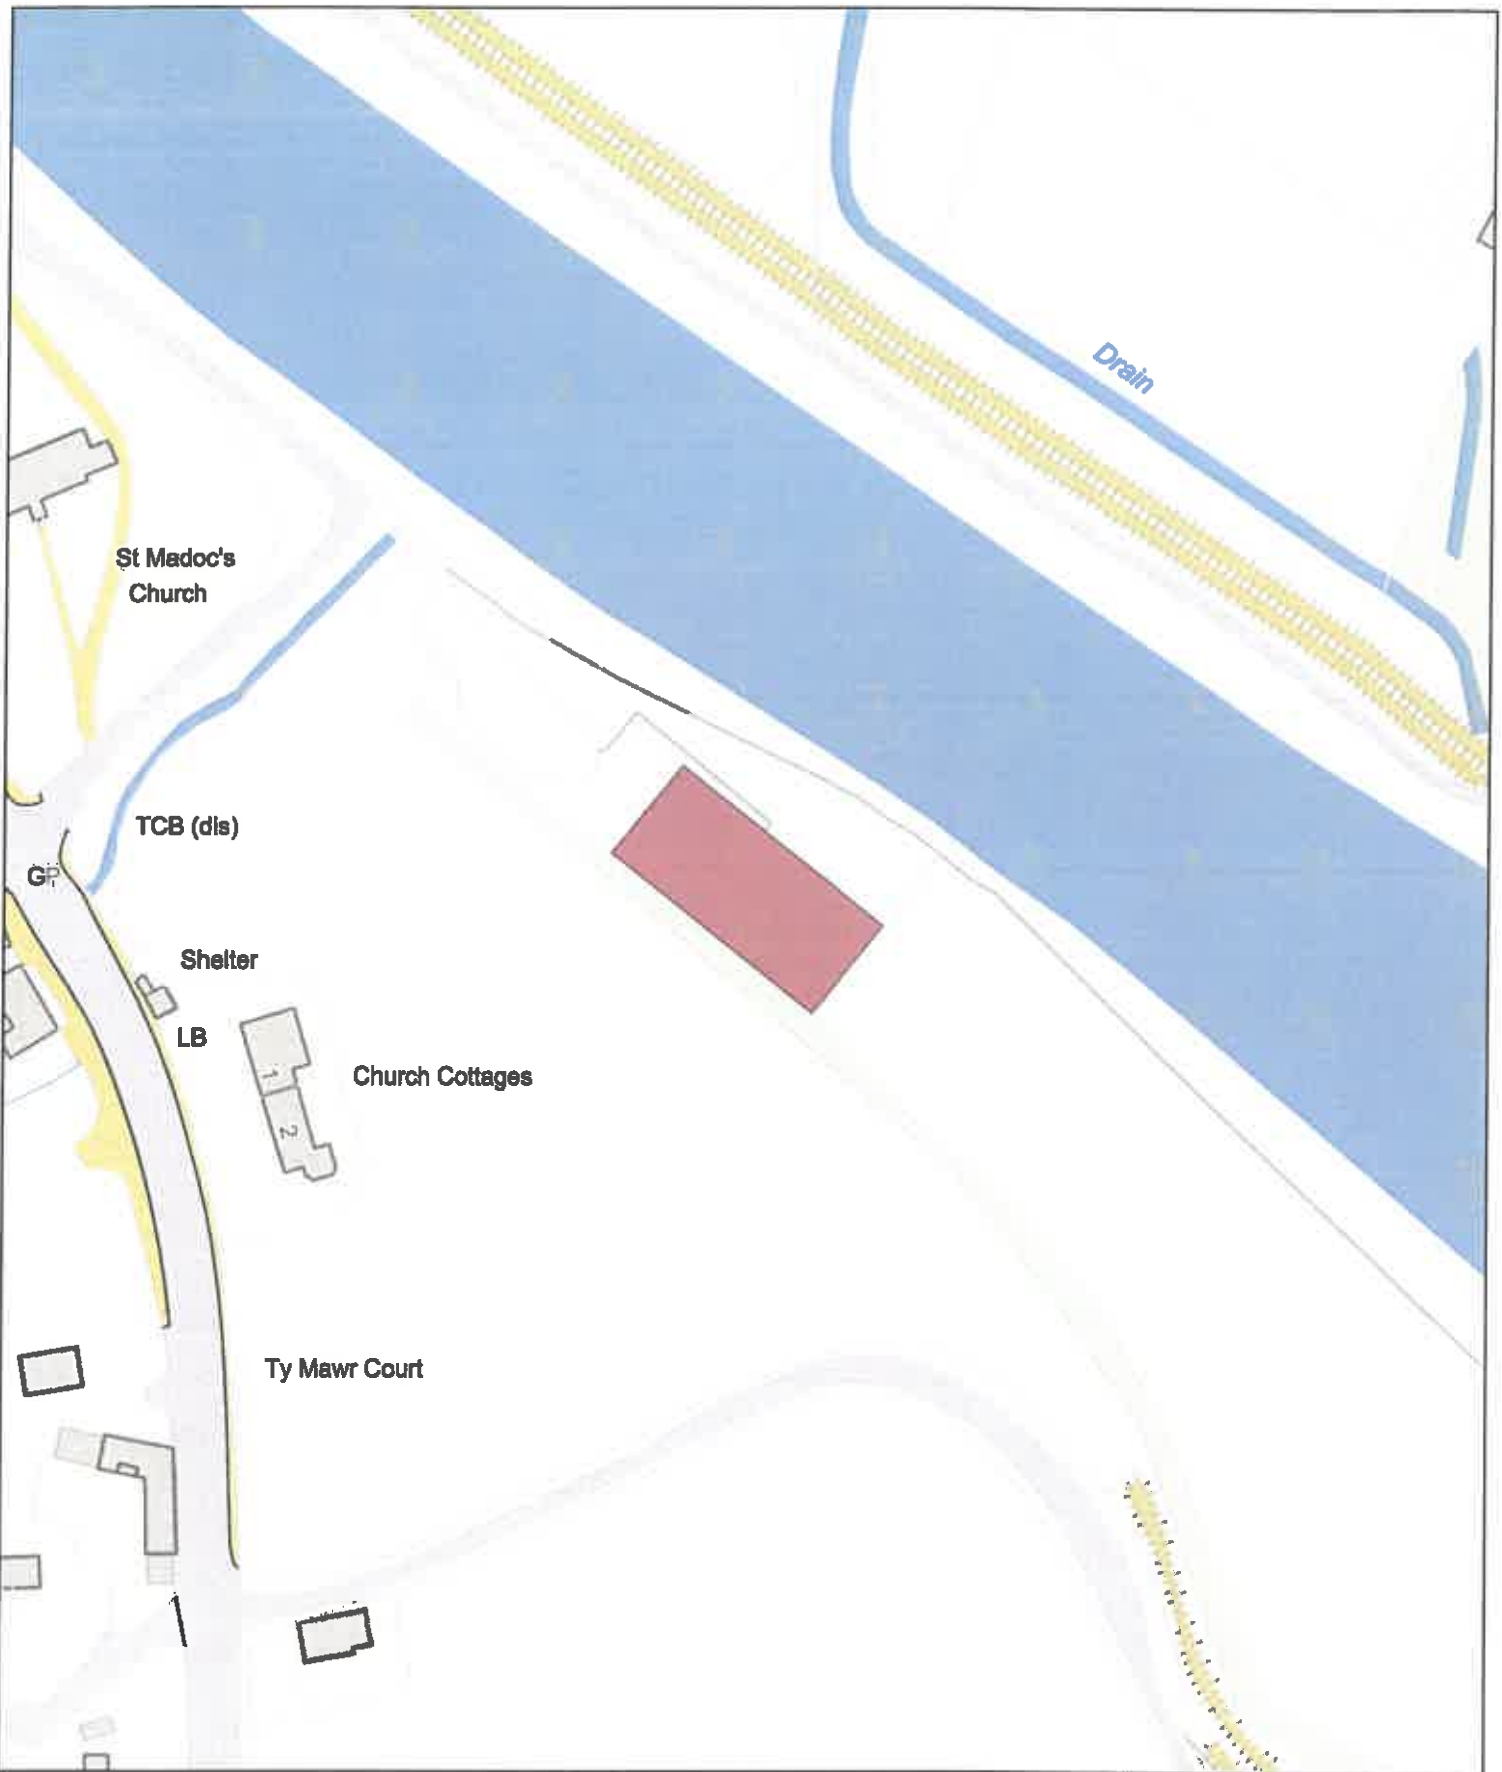

P.M
0059/24

LLB-PSPO-098
E (No Dogs) / G (Gwahardd)

Llanbadoc Island Play Area, Llanbadoc / Man Chwarae Llanbadoc
Island, Llanbadog

Date: 1st June 2024 / Dyddiad: 1af Mehefin 2024

Legend / Nodiant

No Dogs /
Gwahardd

1:1,250