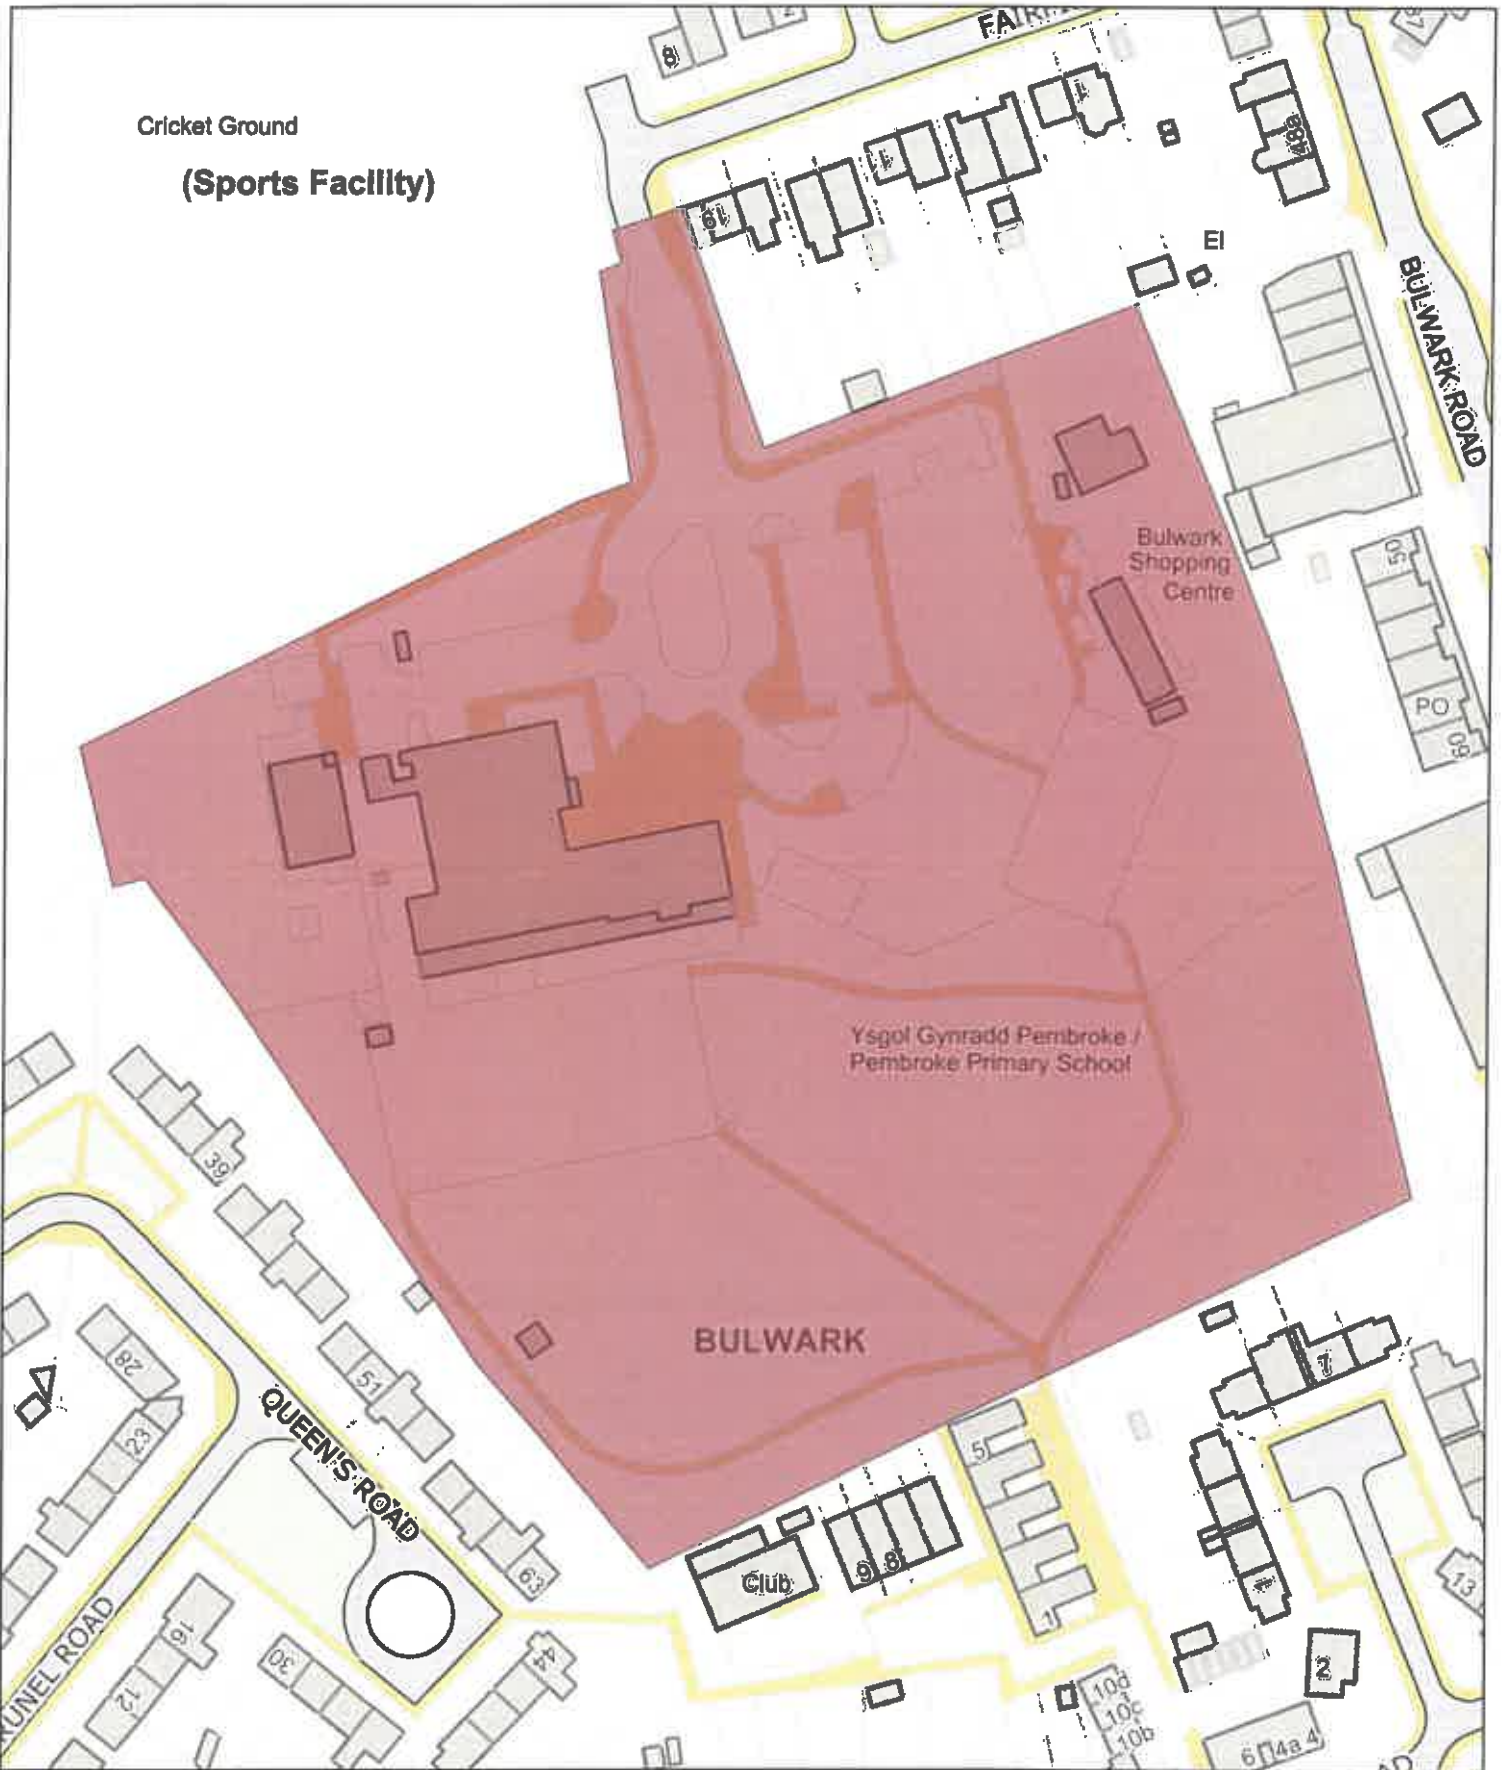

Cricket Ground
(Sports Facility)

Bulwark Shopping Centre

Ysgol Gynradd Pembroke /
Pembroke Primary School

BULWARK

Club

P.M
0059/24

CHW-PSPO-084

E (No Dogs) / G (Gwahardd)

Pembroke Primary School, Fairfield Rd, Bulwark, Chepstow /
Ysgol Gynradd Pembroke, Ffordd Fairfield, Bulwark, Cas-gwent

Date: 1st June 2024 / Dyddiad: 1af Mehefin 2024

Legend / Nodiad

No Dogs /
Gwahardd

1:1,250