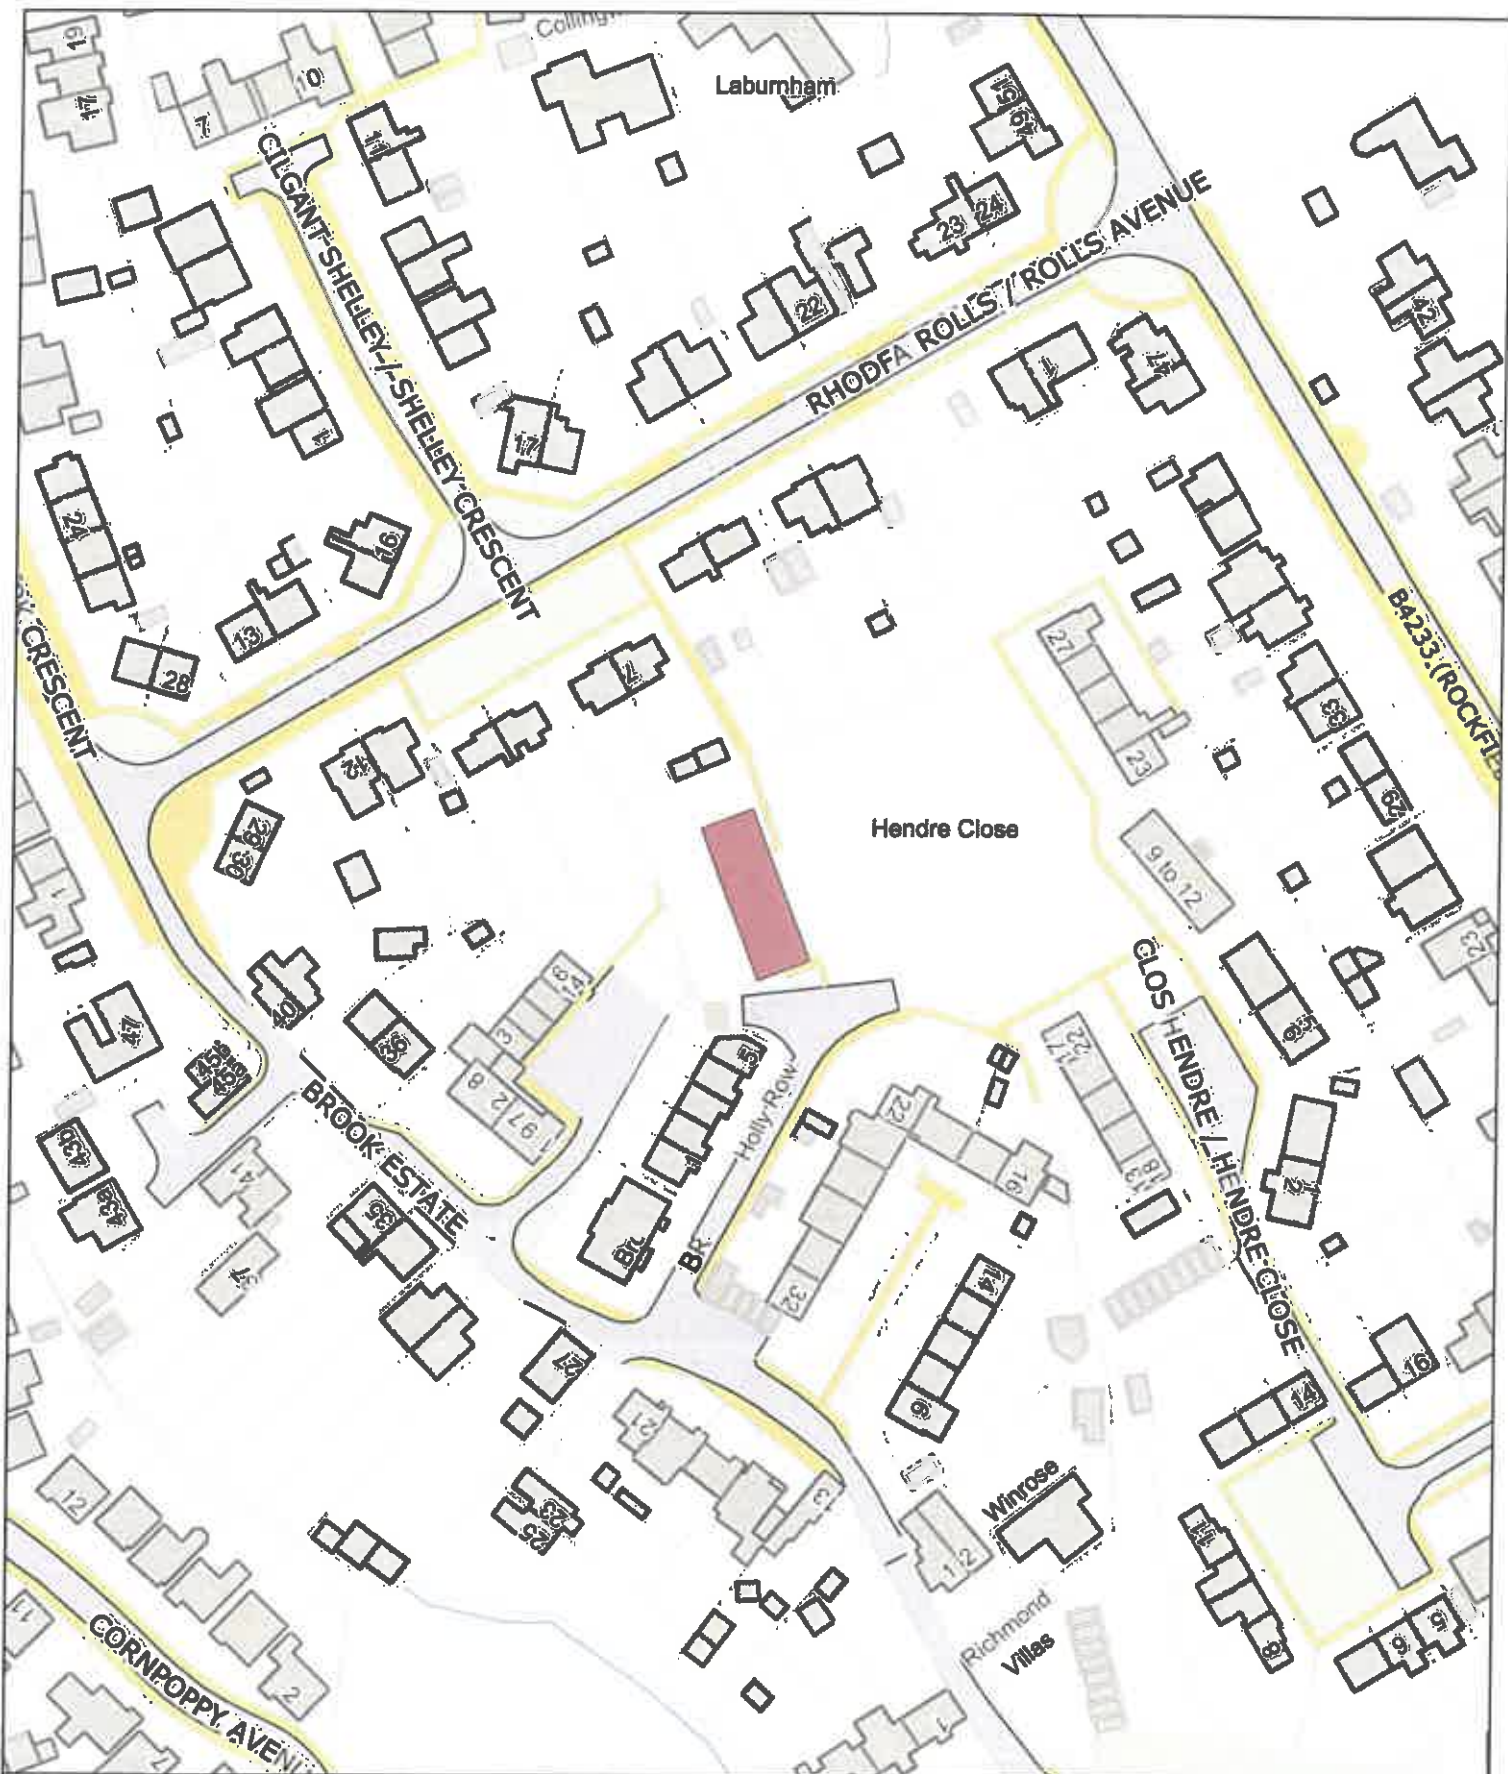

P.M
0059/24

MON-PSPO-149

E (No Dogs) / G (Gwahardd)

**Hendre Close Play Area, Monmouth / Man Chwarae Clos
Hendre, Trefynwy**

Date: 1st June 2024 / Dyddiad: 1af Mehefin 2024

Legend / Nodiant

**No Dogs /
Gwahardd**

1:1,250