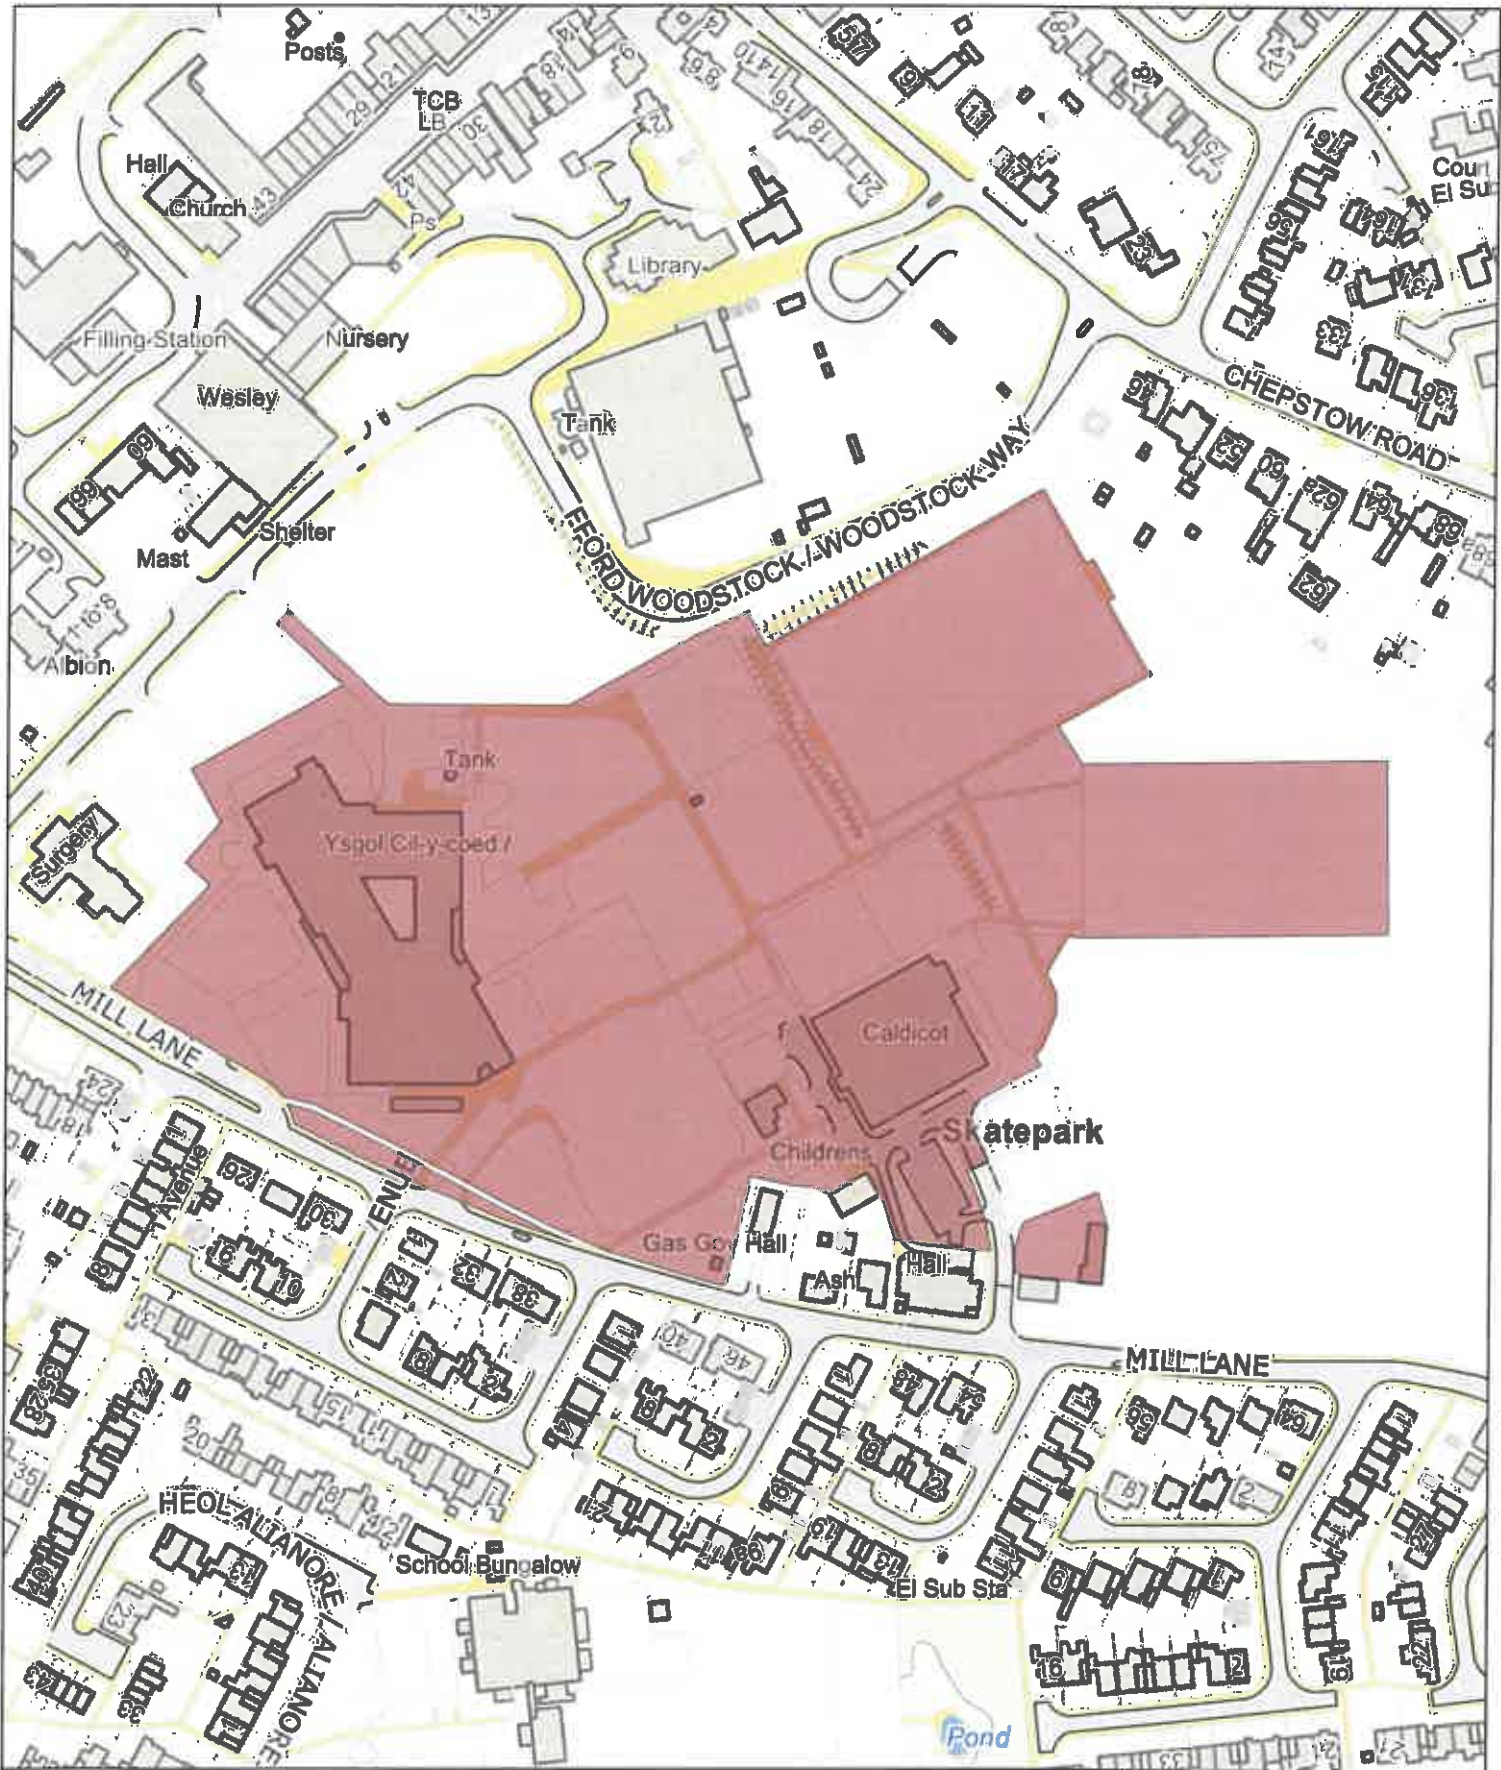

P.M
0059/24

CDT-PSPO-055

E (No Dogs) / G (Gwahardd)

Caldicot School and Leisure Centre / Ysgol Cil-y-coed a'r
Ganolfan Hamdden

Date: 1st June 2024 / Dyddiad: 1af Mehefin 2024

Legend / Nodiant

No Dogs /
Gwahardd

1:2,500