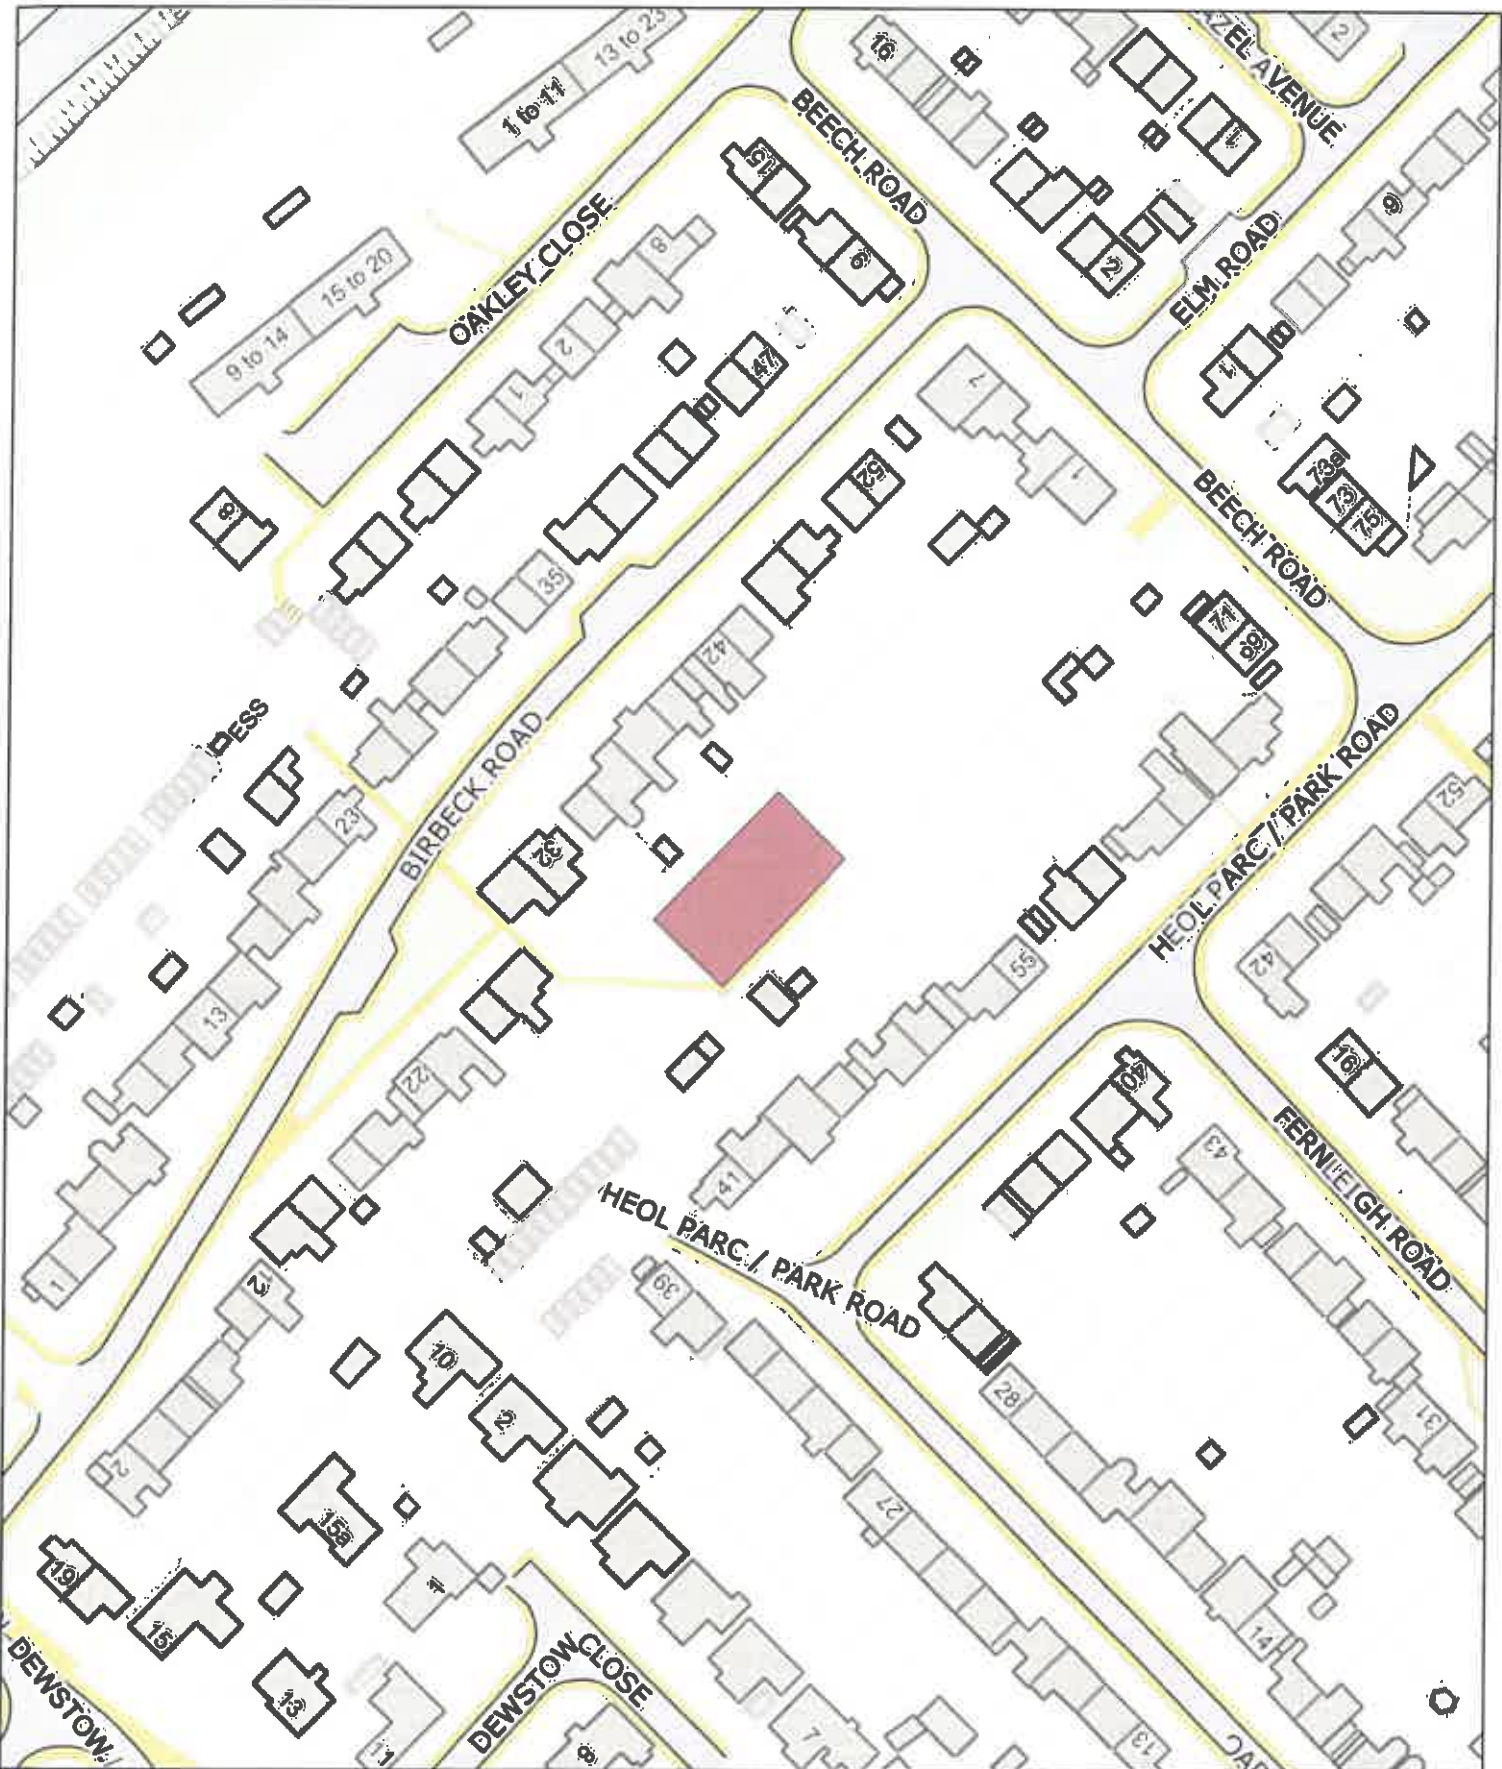

P.M
0059/24

CDT-PSPO-032

E (No Dogs) / G (Gwahardd)

Birbeck Road Play Area, Caldicot / Man Chwarae Birchbeck Road,
Cil-y-coed

Date: 1st June 2024 / Dyddiad: 1af Mehefin 2024

Legend / Nodiant

No Dogs /
Gwahardd

1:1,250