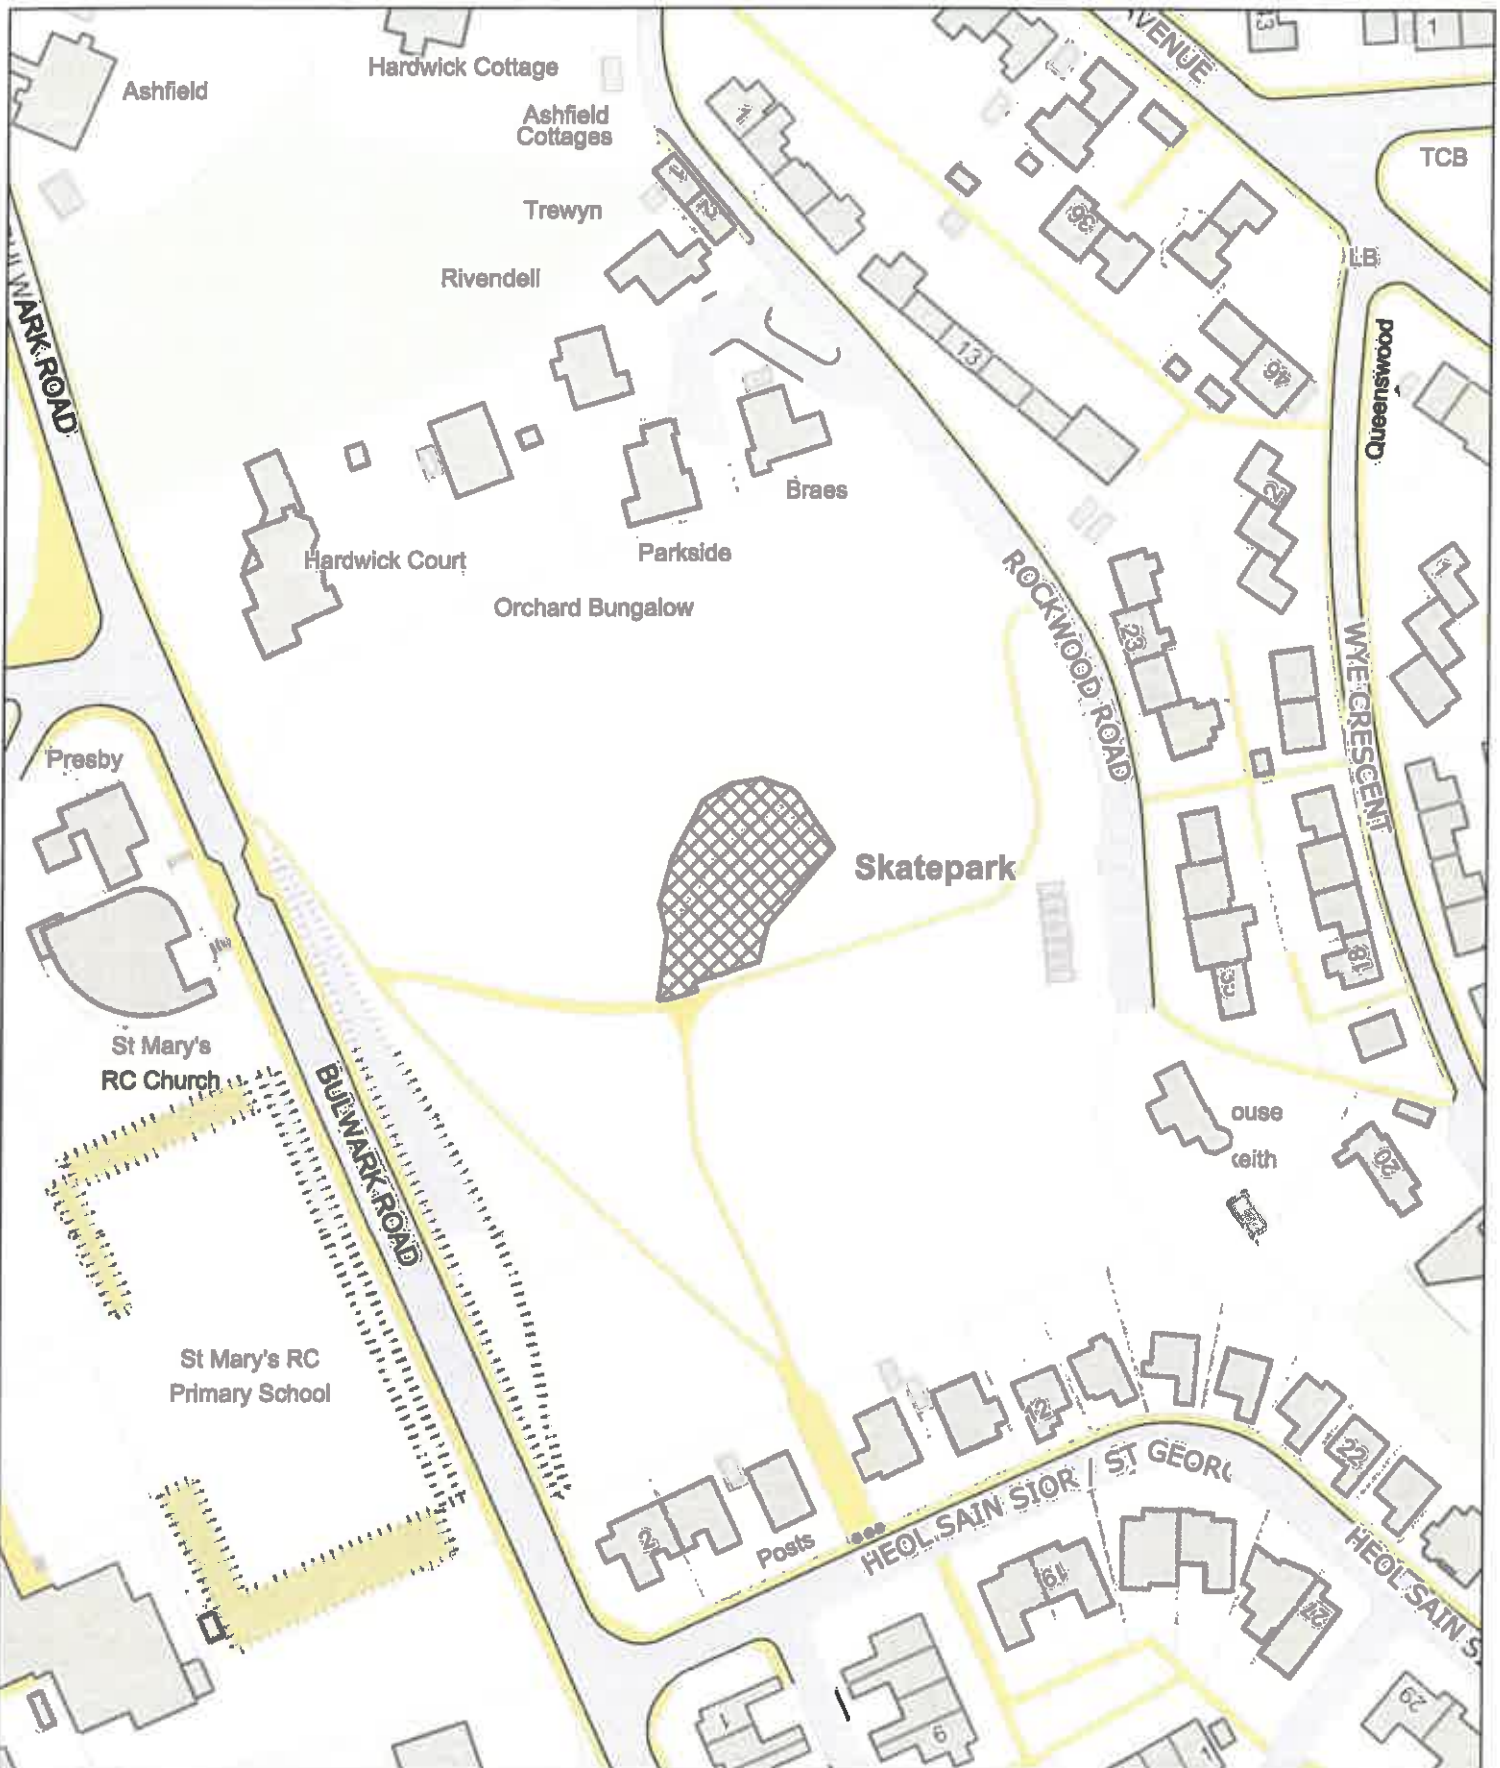

P.M
0059/24

CHW-PSPO-058

LO (Dogs on Leads) / TU (Tennyn yn Unig)

Piggy's Hill Skate Park, Bulwark Park, Bulwark, Chepstow / Parc Sglefrio Piggy's Hill, Parc Bulwark, Bulwark, Cas-gwent

Date: 1st June 2024 / Dyddiad: 1af Mehefin 2024

Legend / Nodiant

Dogs on Leads / Tennyn yn Unig

1:1,250