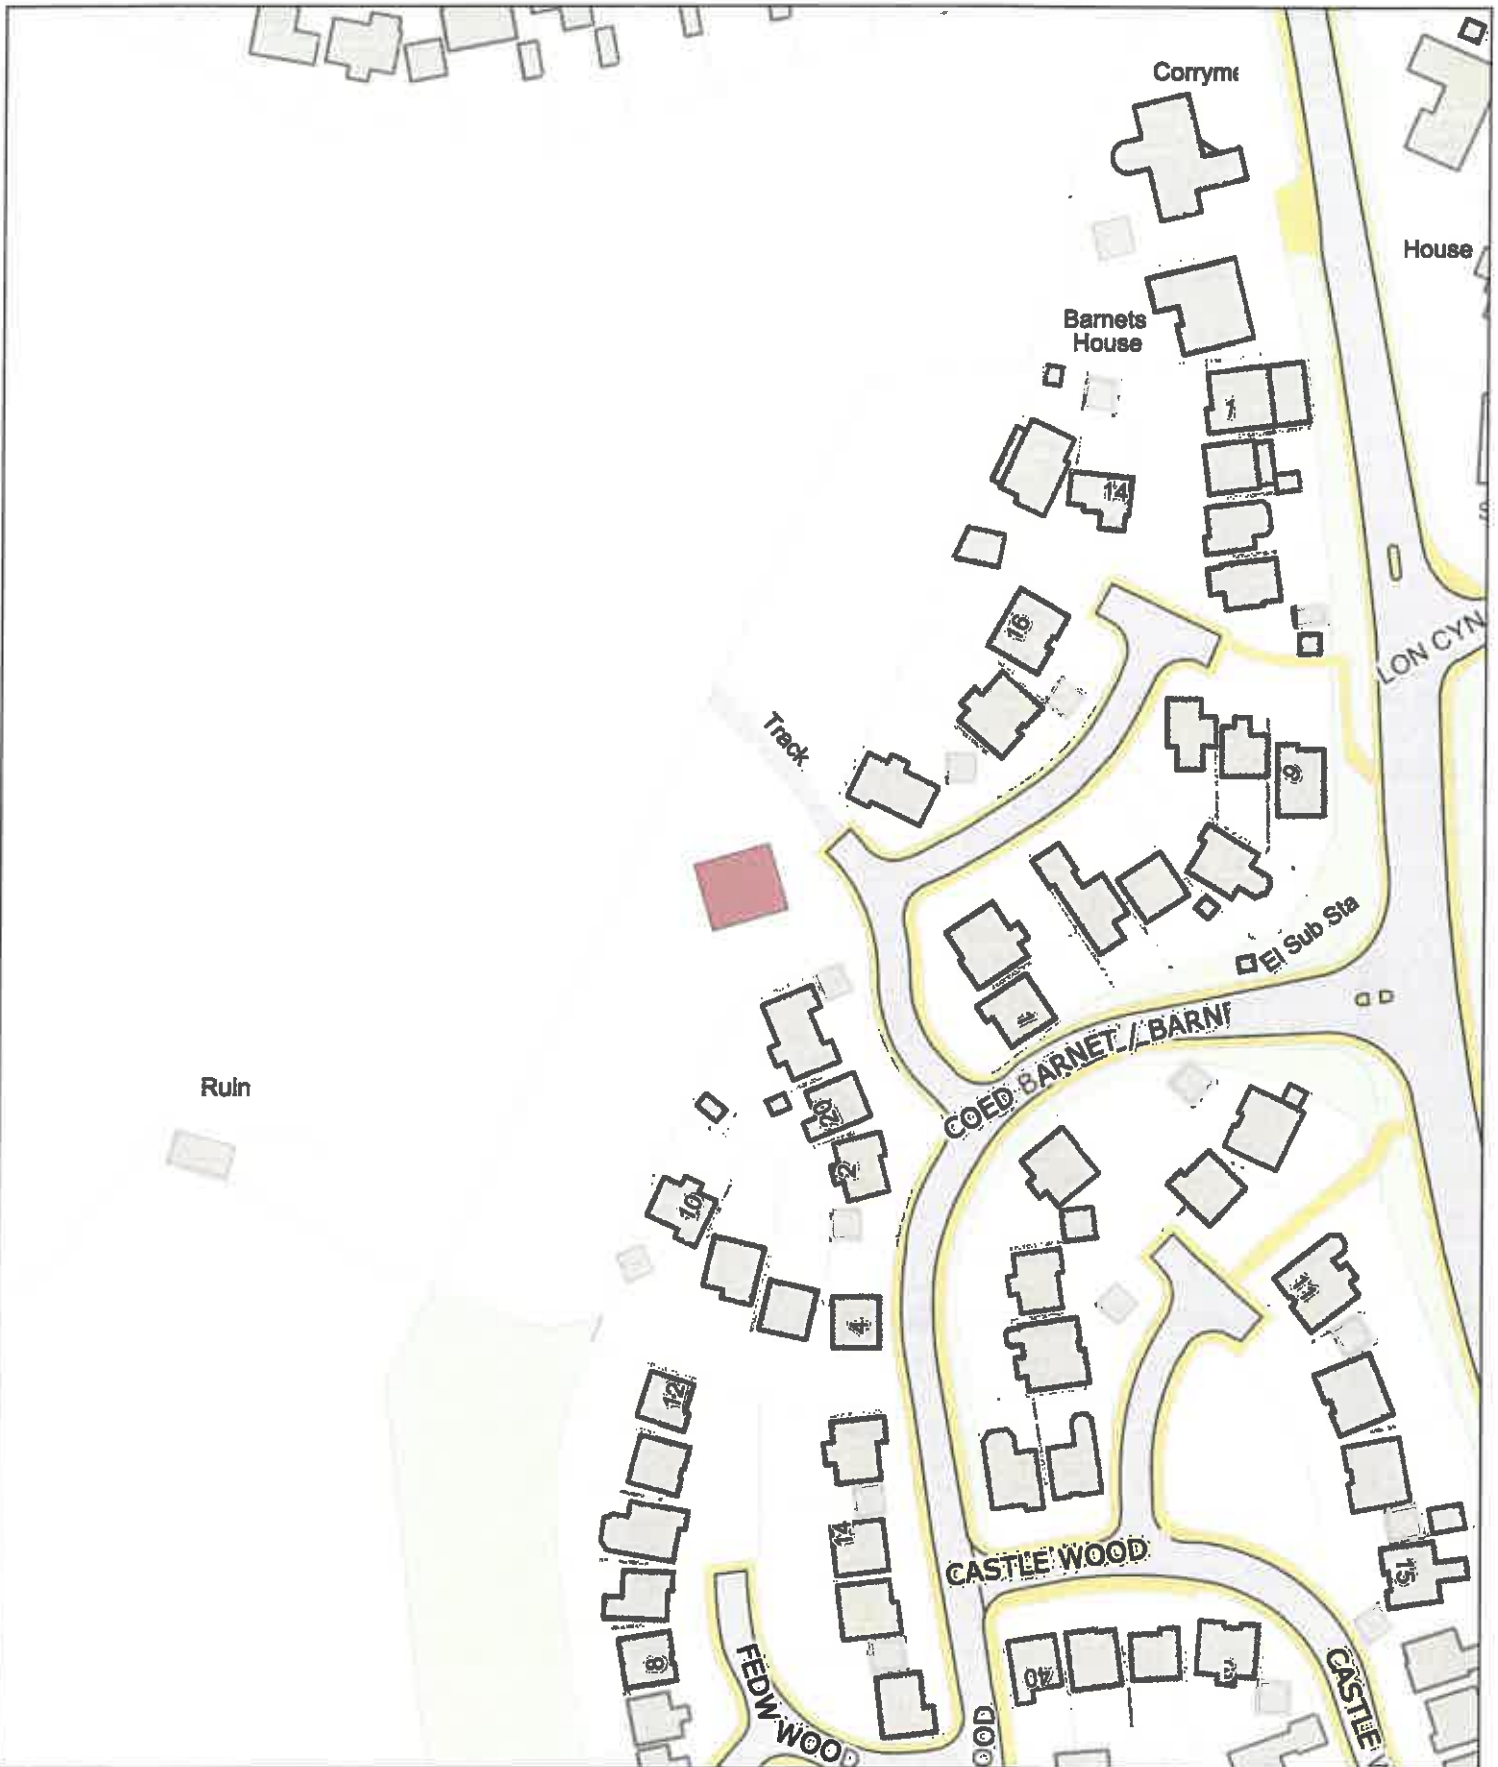

P.M
0059/24

CHW-PSPO-069

E (No Dogs) / G (Gwahardd)

Wallwern Wood Play Area, Chepstow / Man Chwarae Coed
Wallwern, Cas-gwent

Date: 1st June 2024 / Dyddiad: 1af Mehefin 2024

Legend / Nodiant

No Dogs /
Gwahardd

1:1,250