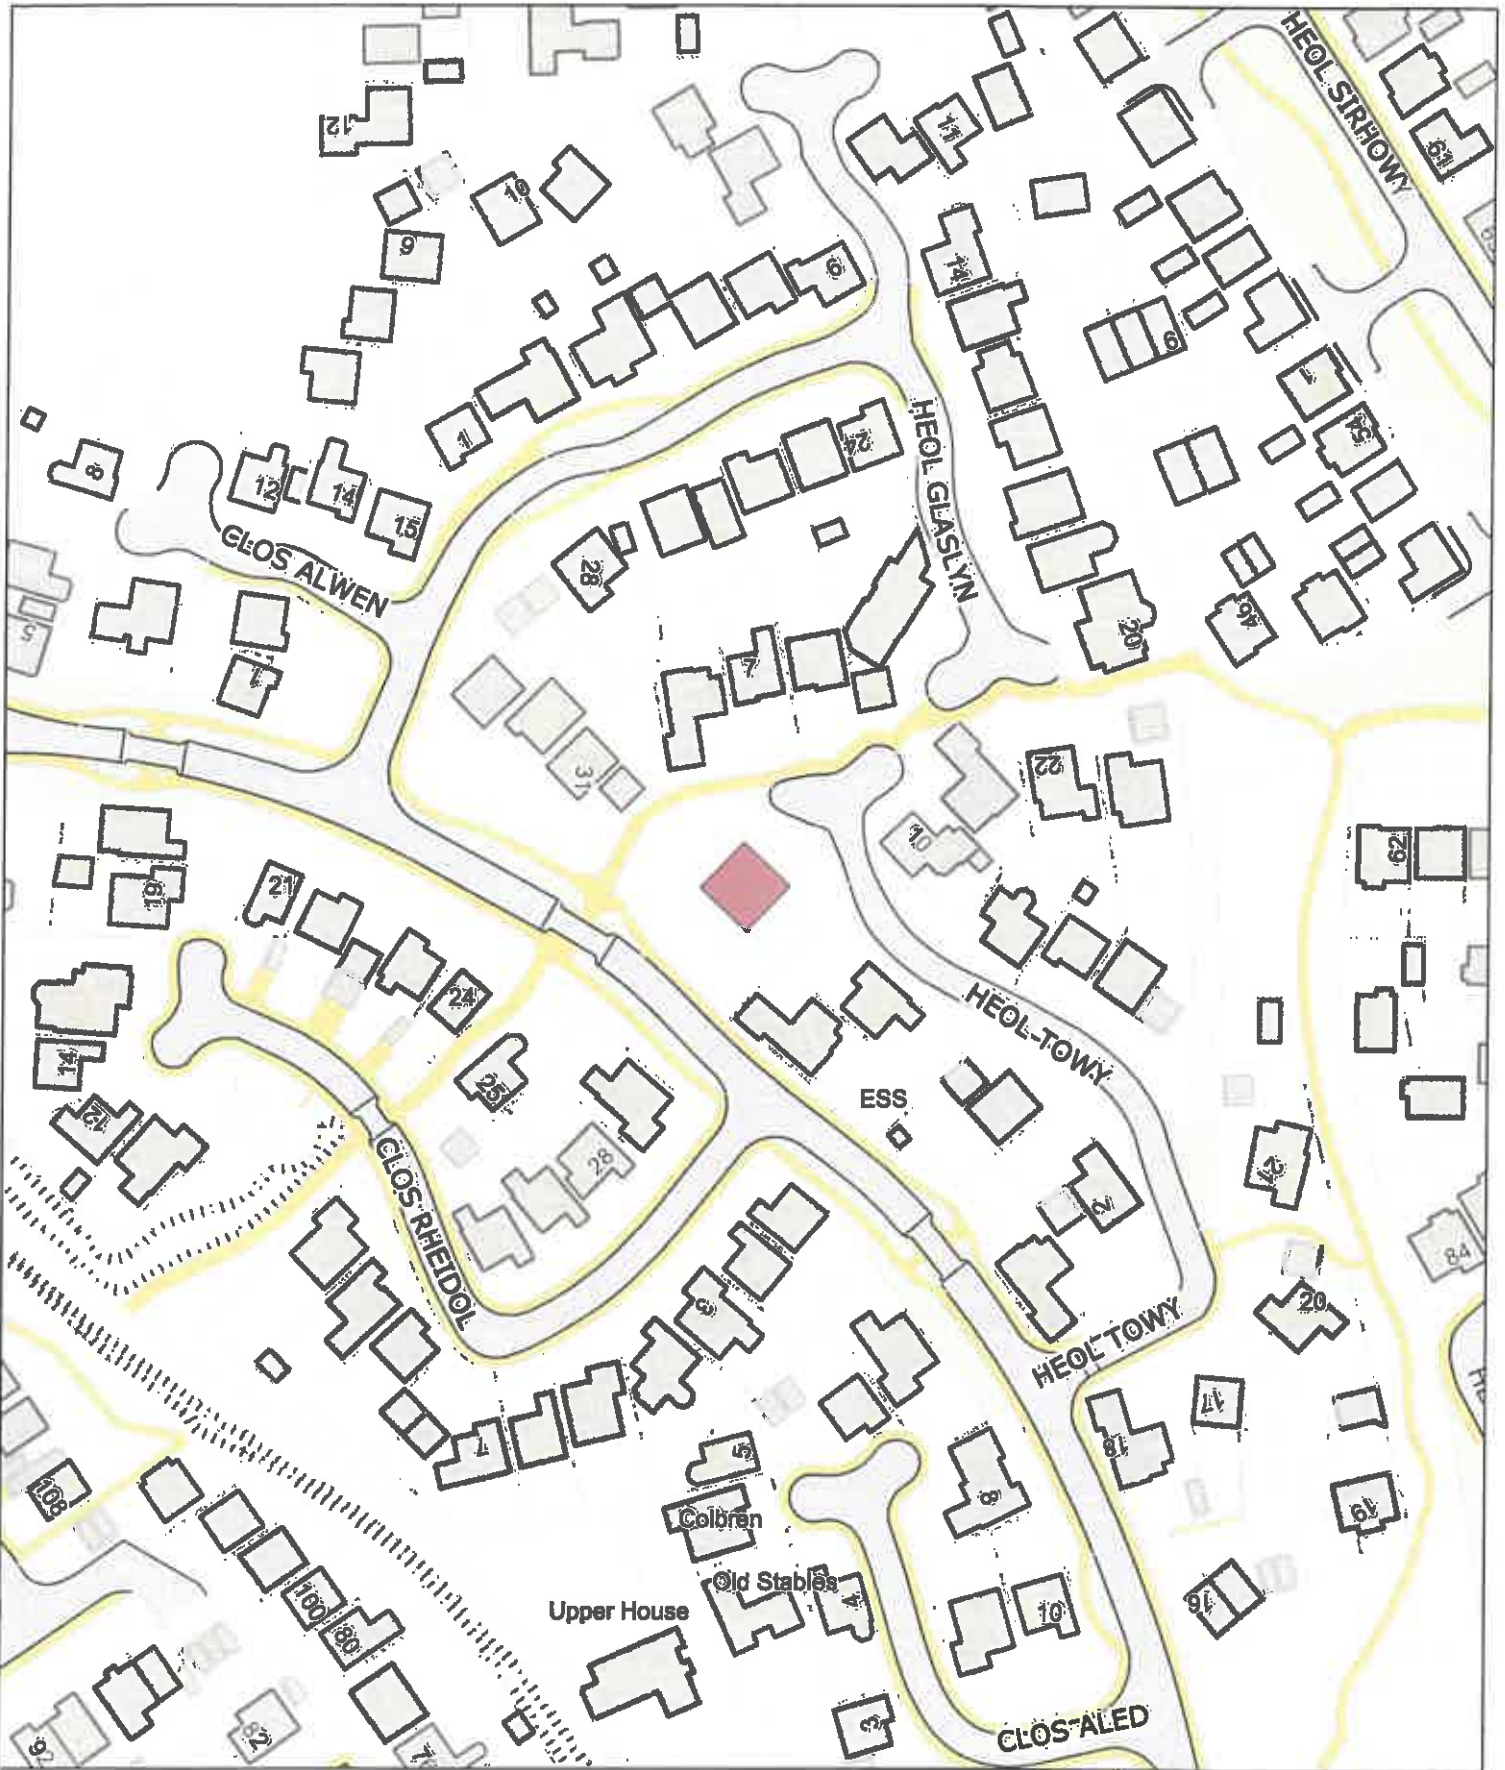

P.M
0059/24

CDT-PSPO-039

E (No Dogs) / G (Gwahardd)

Heol Towy Play Area, Caldicot / Man Chwarae Heol Towy, Cil-y-coed

Date: 1st June 2024 / Dyddiad: 1af Mehefin 2024

Legend / Nodiant

No Dogs /
Gwahardd

1:1,250