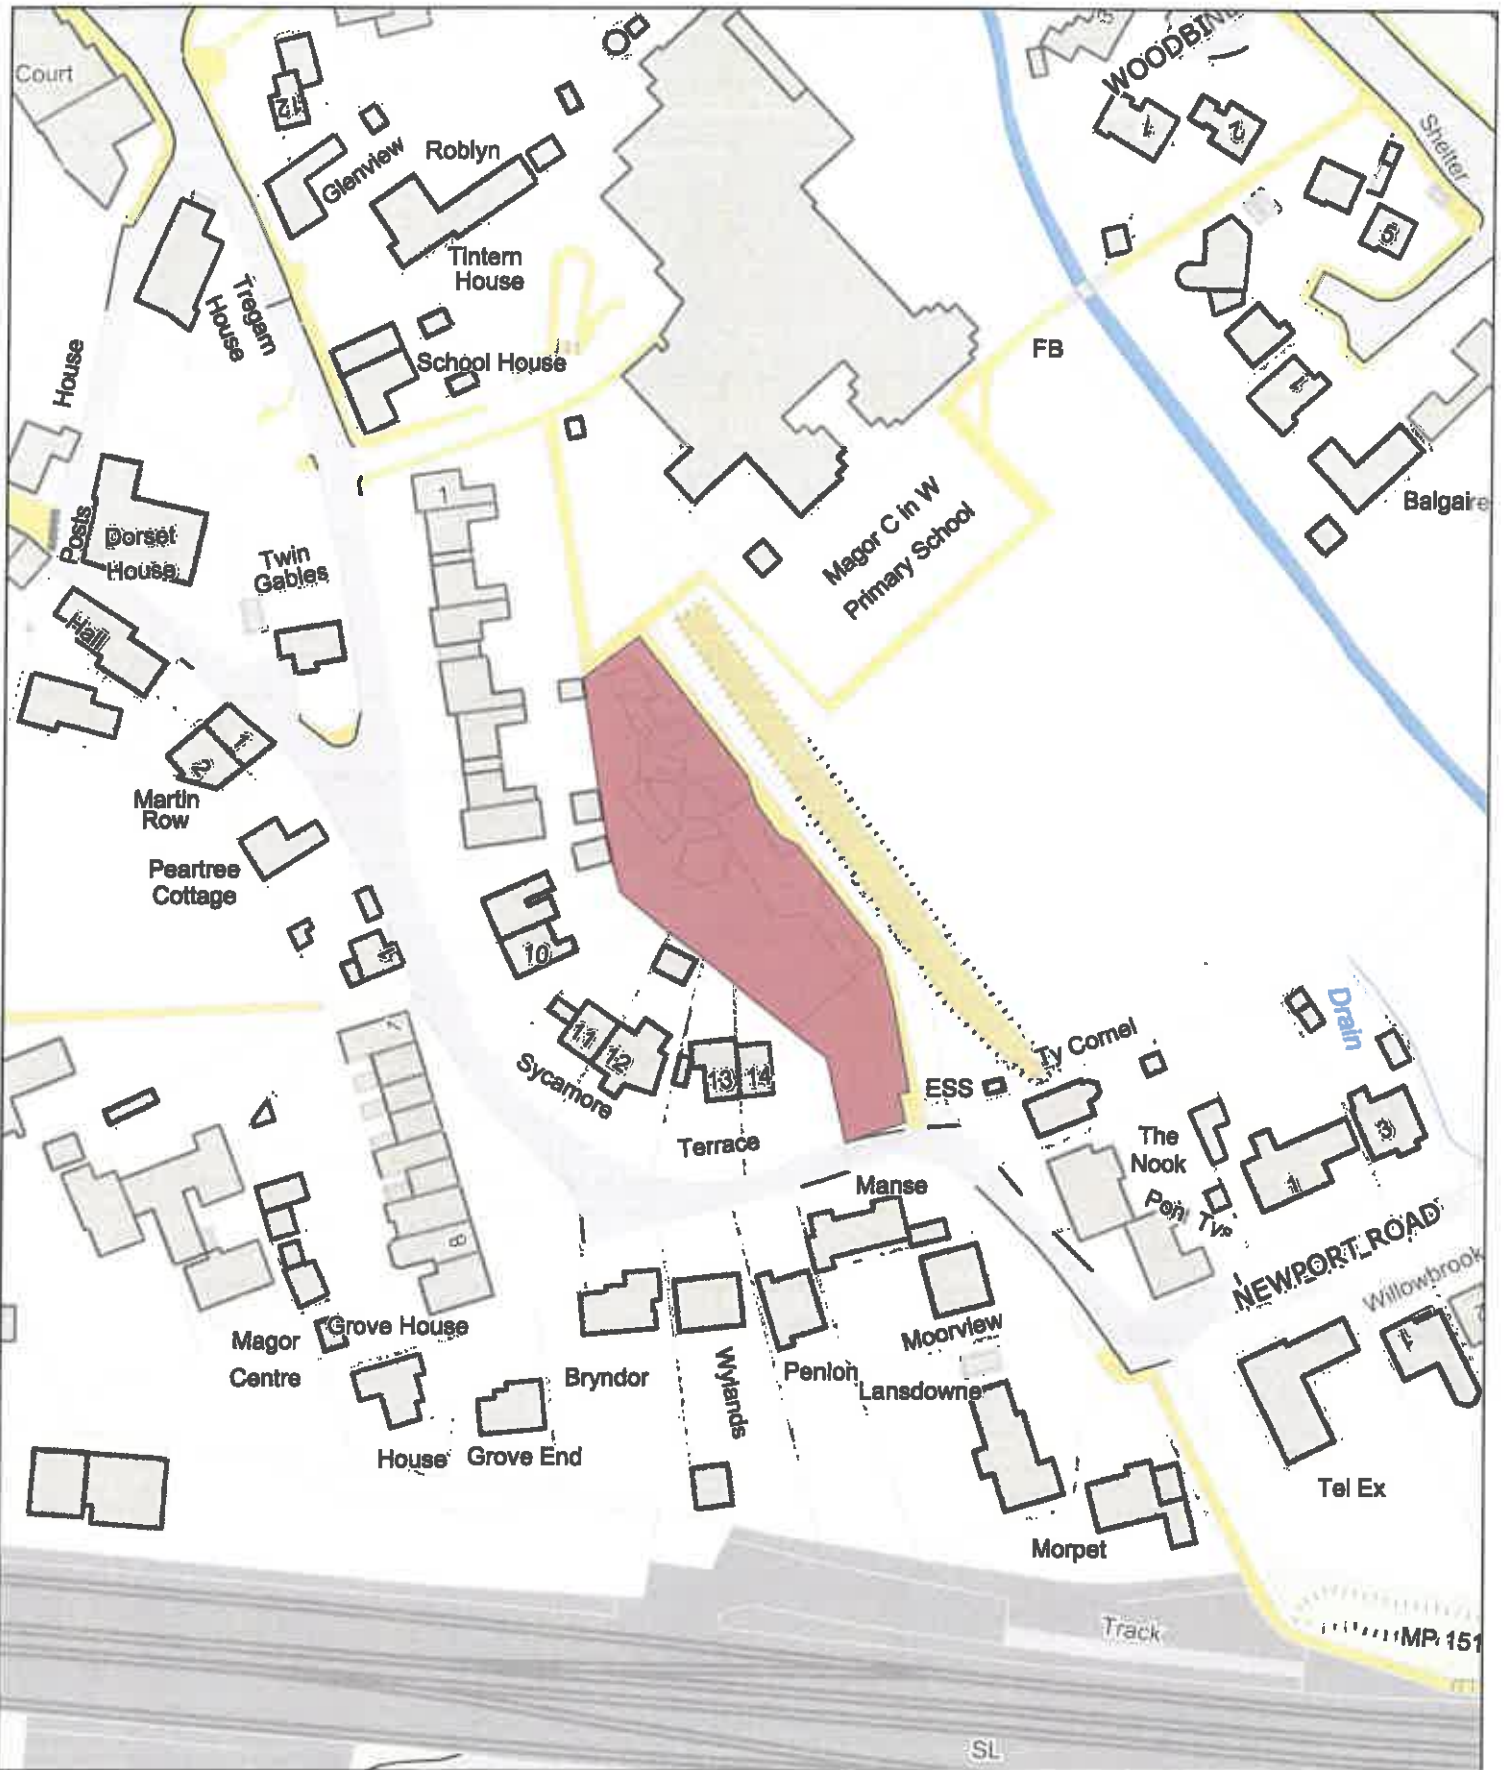

P.M
0059/24

MAU-PSPO-136
E (No Dogs) / G (Gwahardd)
Sycamore Terrace Play Area, Magor / Man Chwarae Sycamore
Terrace, Magwyr

Date: 1st June 2024 / Dyddiad: 1af Mehefin 2024

Legend / Nodiant

No Dogs / Gwahardd

1:1,250