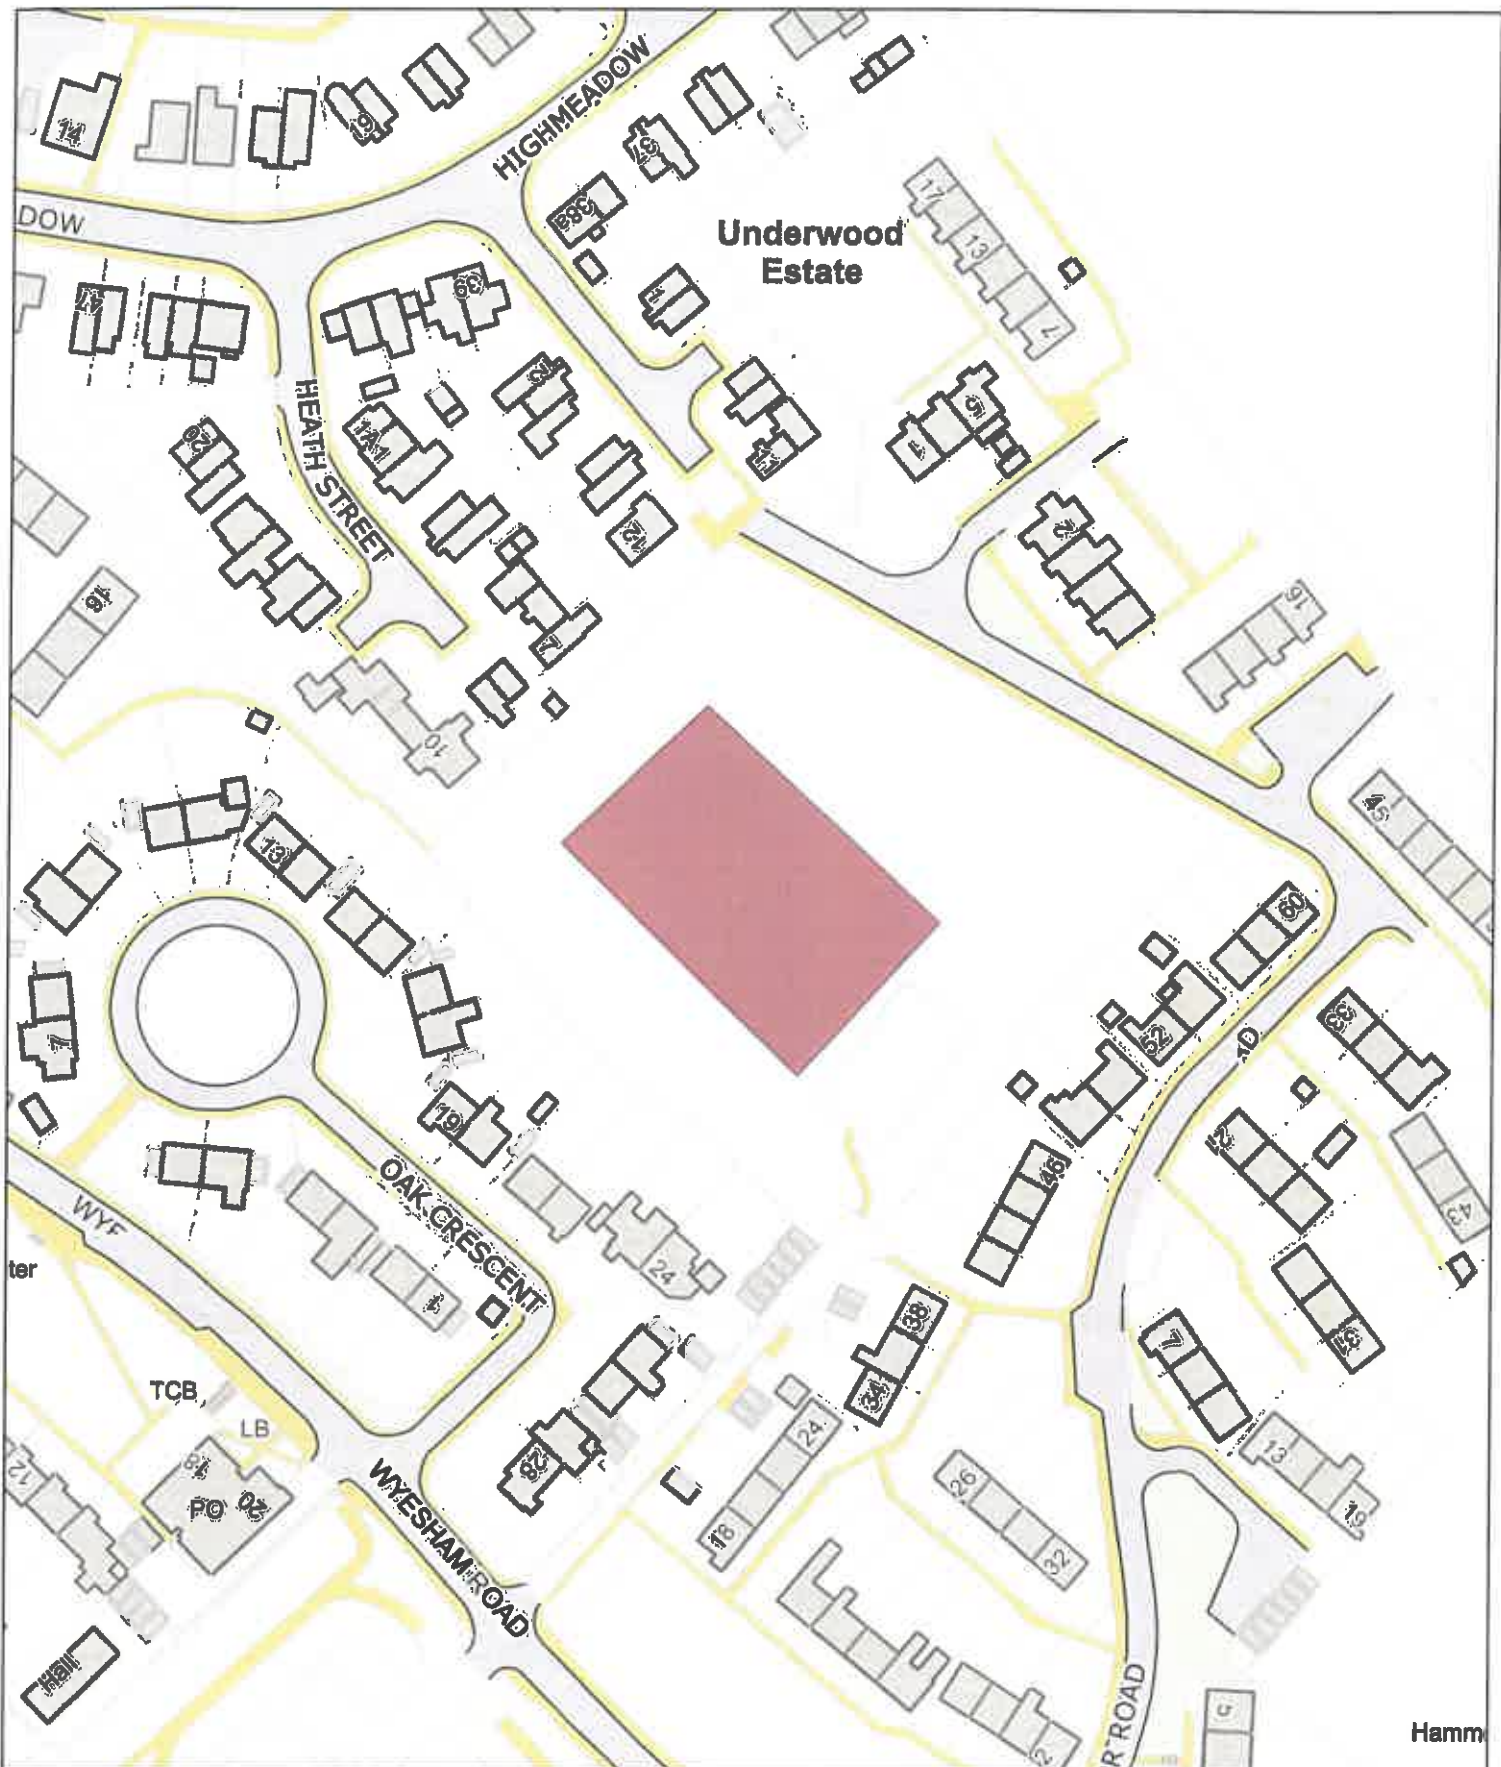

P.M
0059/24

MON-PSPO-161

E (No Dogs) / G (Gwahardd)

Tudor Road Sports Pitch, Wyesham, Monmouth / Cae
Chwaraeon Ffordd Tudor, Wyesham, Trefynwy

Date: 1st June 2024 / Dyddiad: 1af Mehefin 2024

Legend / Nodiant

No Dogs /
Gwahardd

1:1,250