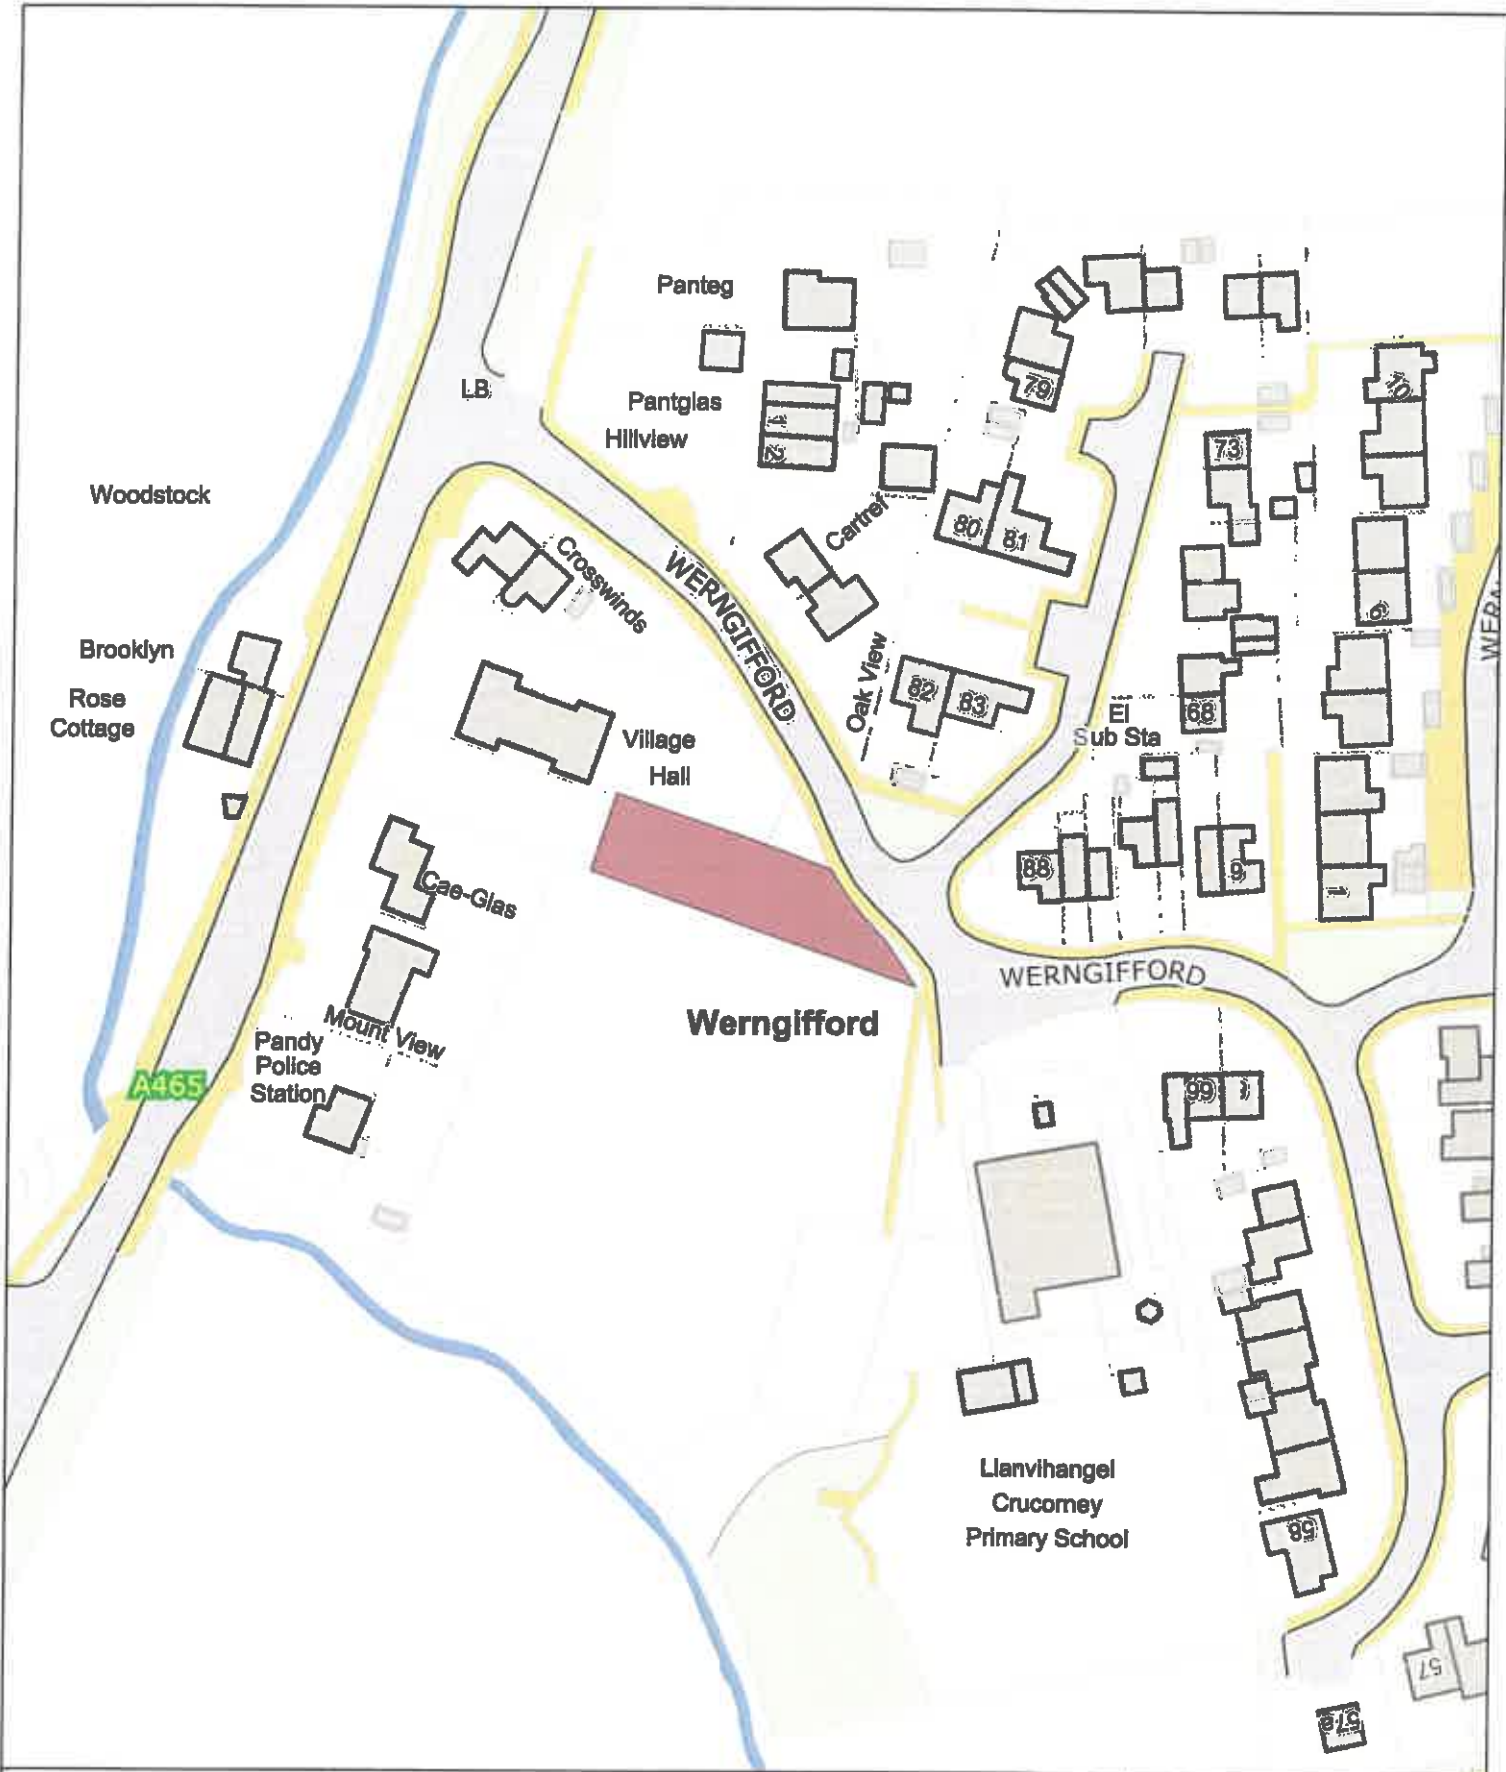

P.M
0059/24

CRC-PSPO-090

E (No Dogs) / G (Gwahardd)

Wern Gifford Play Area, Pandy / Man Chwarae Wern Gifford,
Pandy

Date: 1st June 2024 / Dyddiad: 1af Mehefin 2024

Legend / Nodiant

No Dogs /
Gwahardd

1:1,250