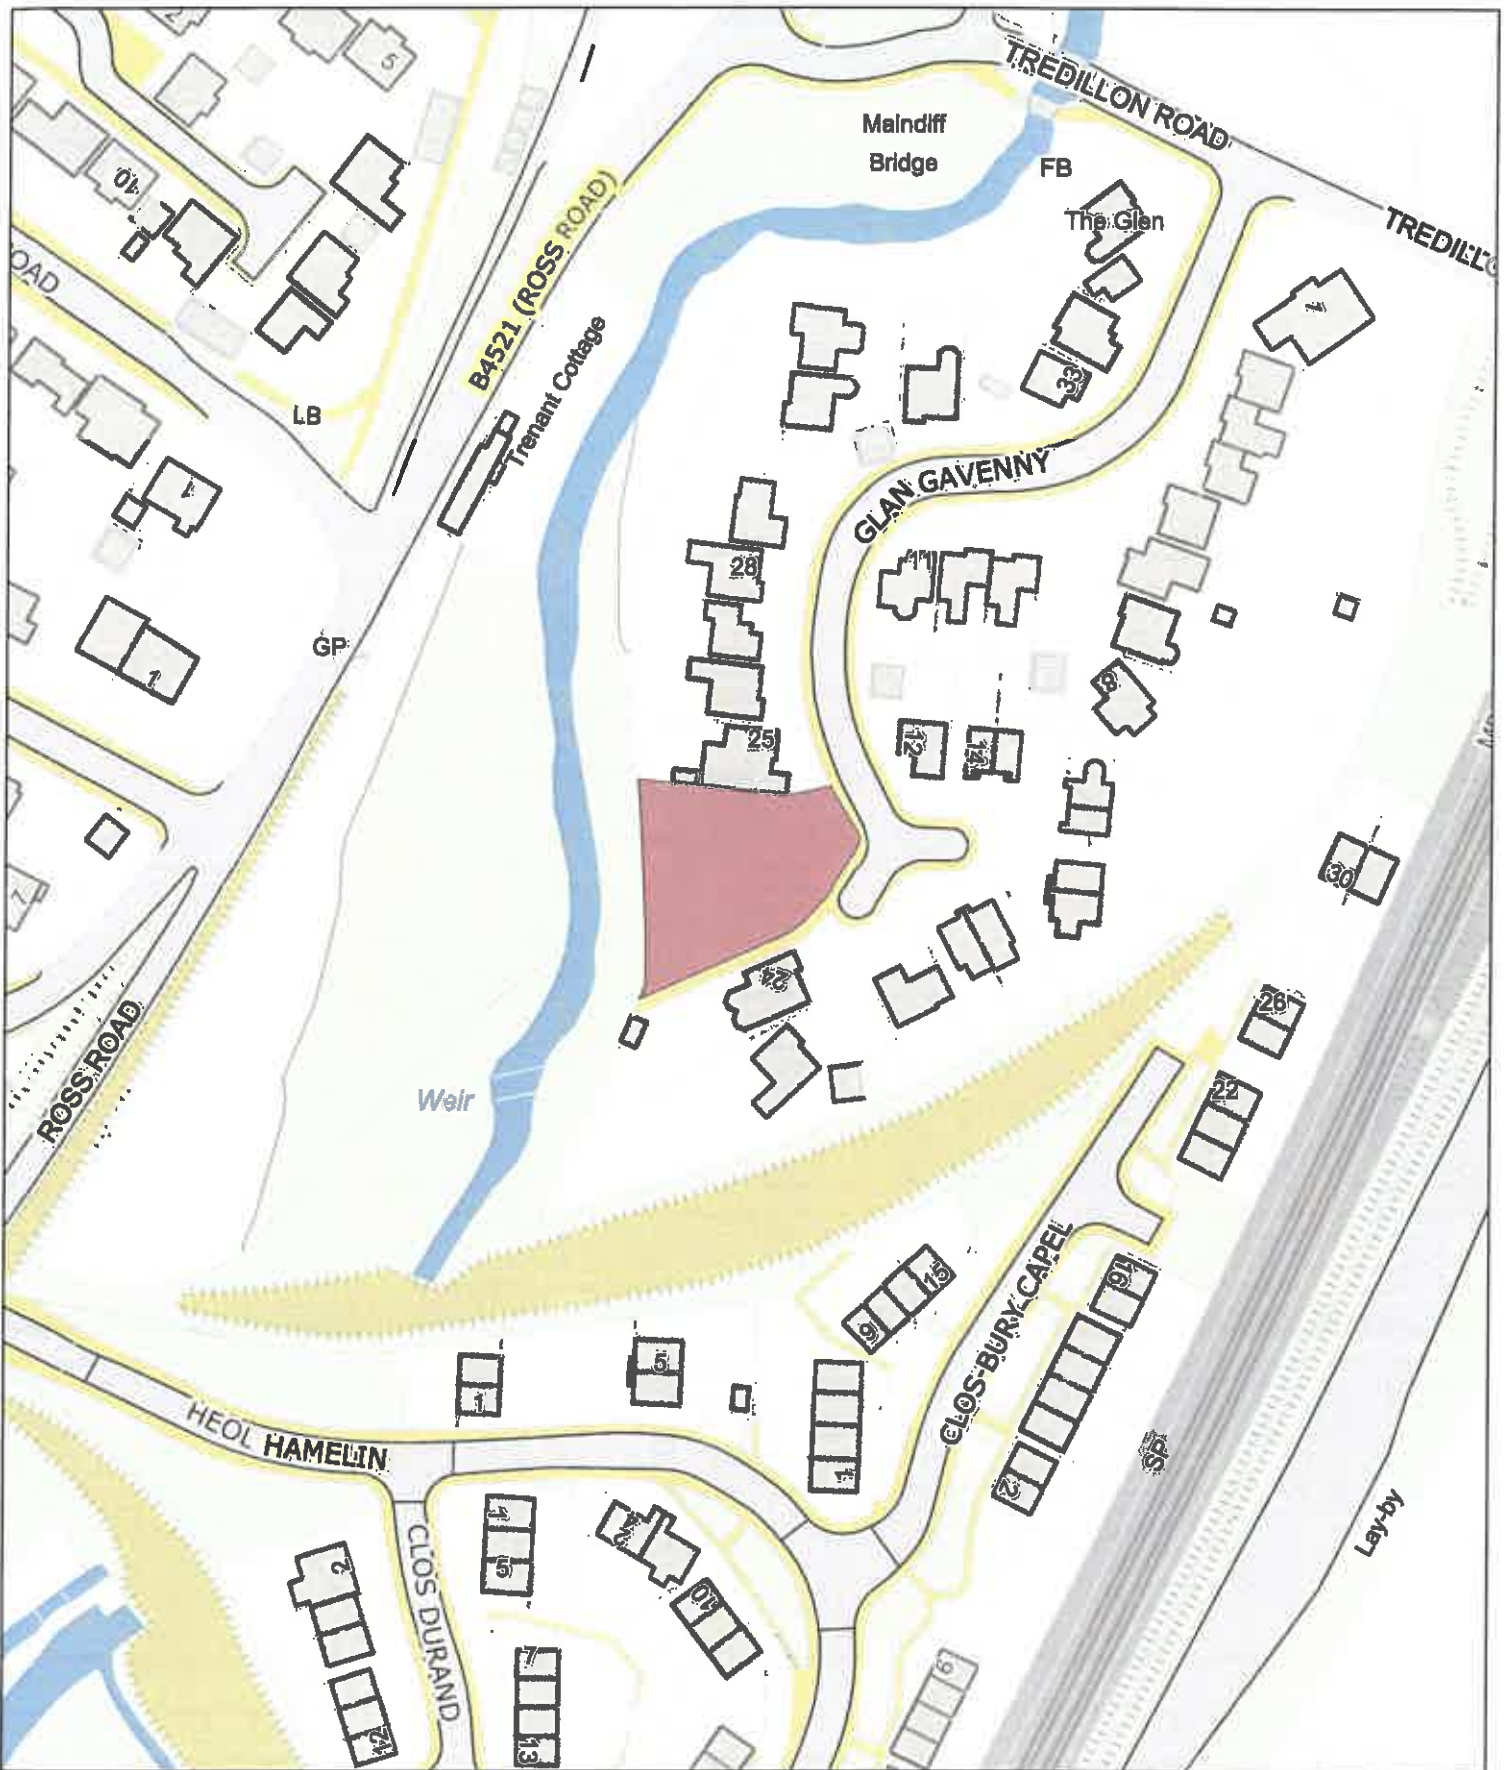

P.M
0059/24

ABVY-PSPO-010

E (No Dogs) / G (Gwahardd)

Glan Gavenny Play Area, Abergavenny / Man Chwarae Glan Gavenny, Y Fenni

Date: 1st June 2024 / Dyddiad: 1af Mehefin 2024

Legend / Nodiant

**No Dogs /
Gwahardd**

1:1,250