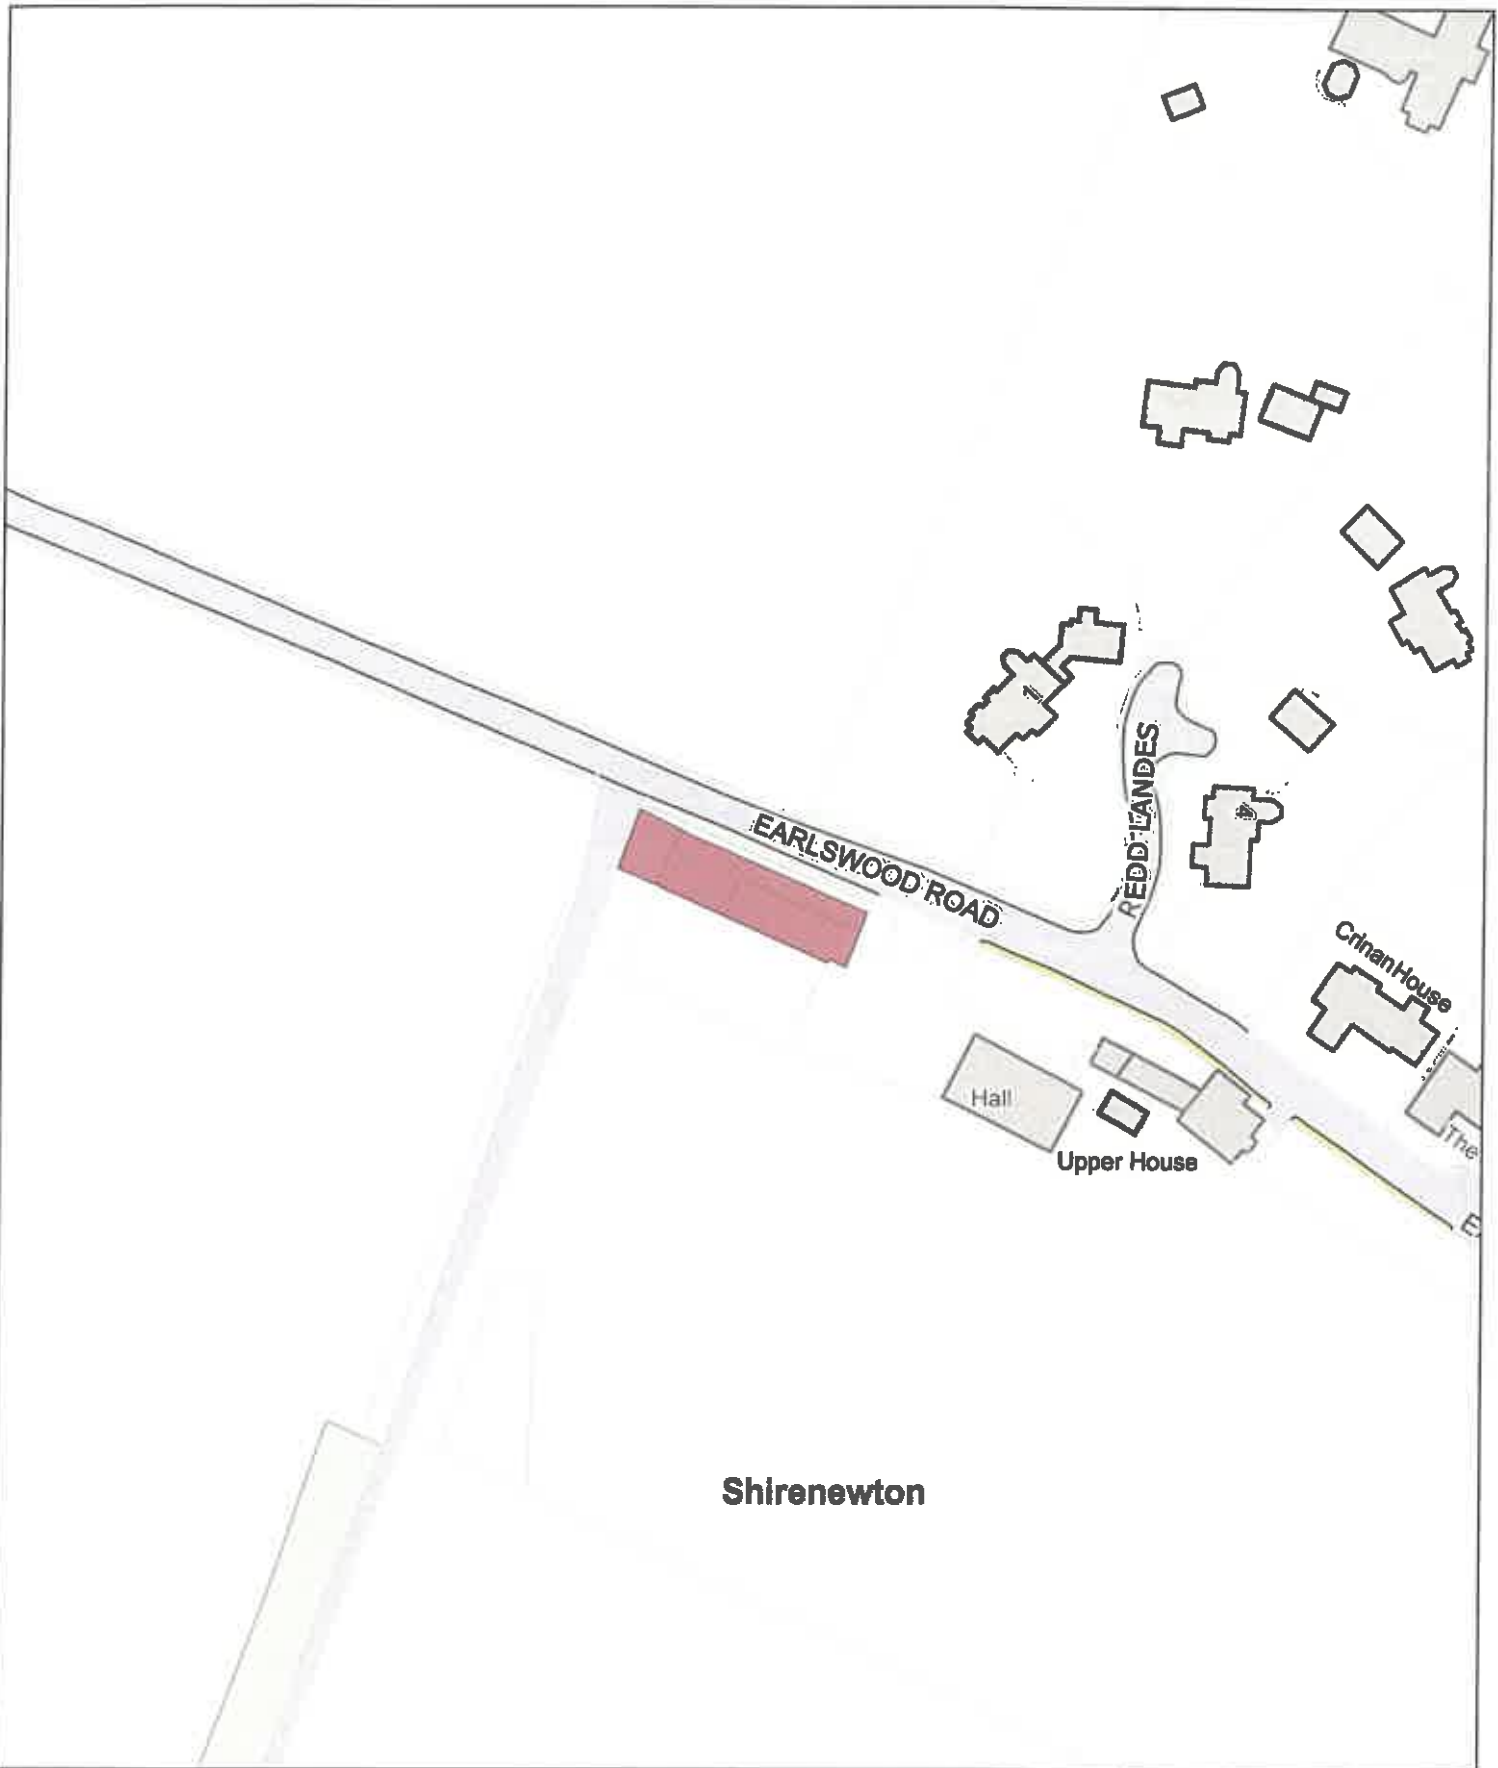

Shirenewton

P.M
0059/24

SHN-PSPO-184

E (No Dogs) / G (Gwahardd)

Shirenewton Play Area, Earlswood Road, Shirenewton / Man
Chwarae Drenewydd Gelli-farch, Ffordd Earlswood, Drenewydd
Gelli-farch

Date: 1st June 2024 / Dyddiad: 1af Mehefin 2024

Legend / Nodiant

No Dogs /
Gwahardd

1:1,250