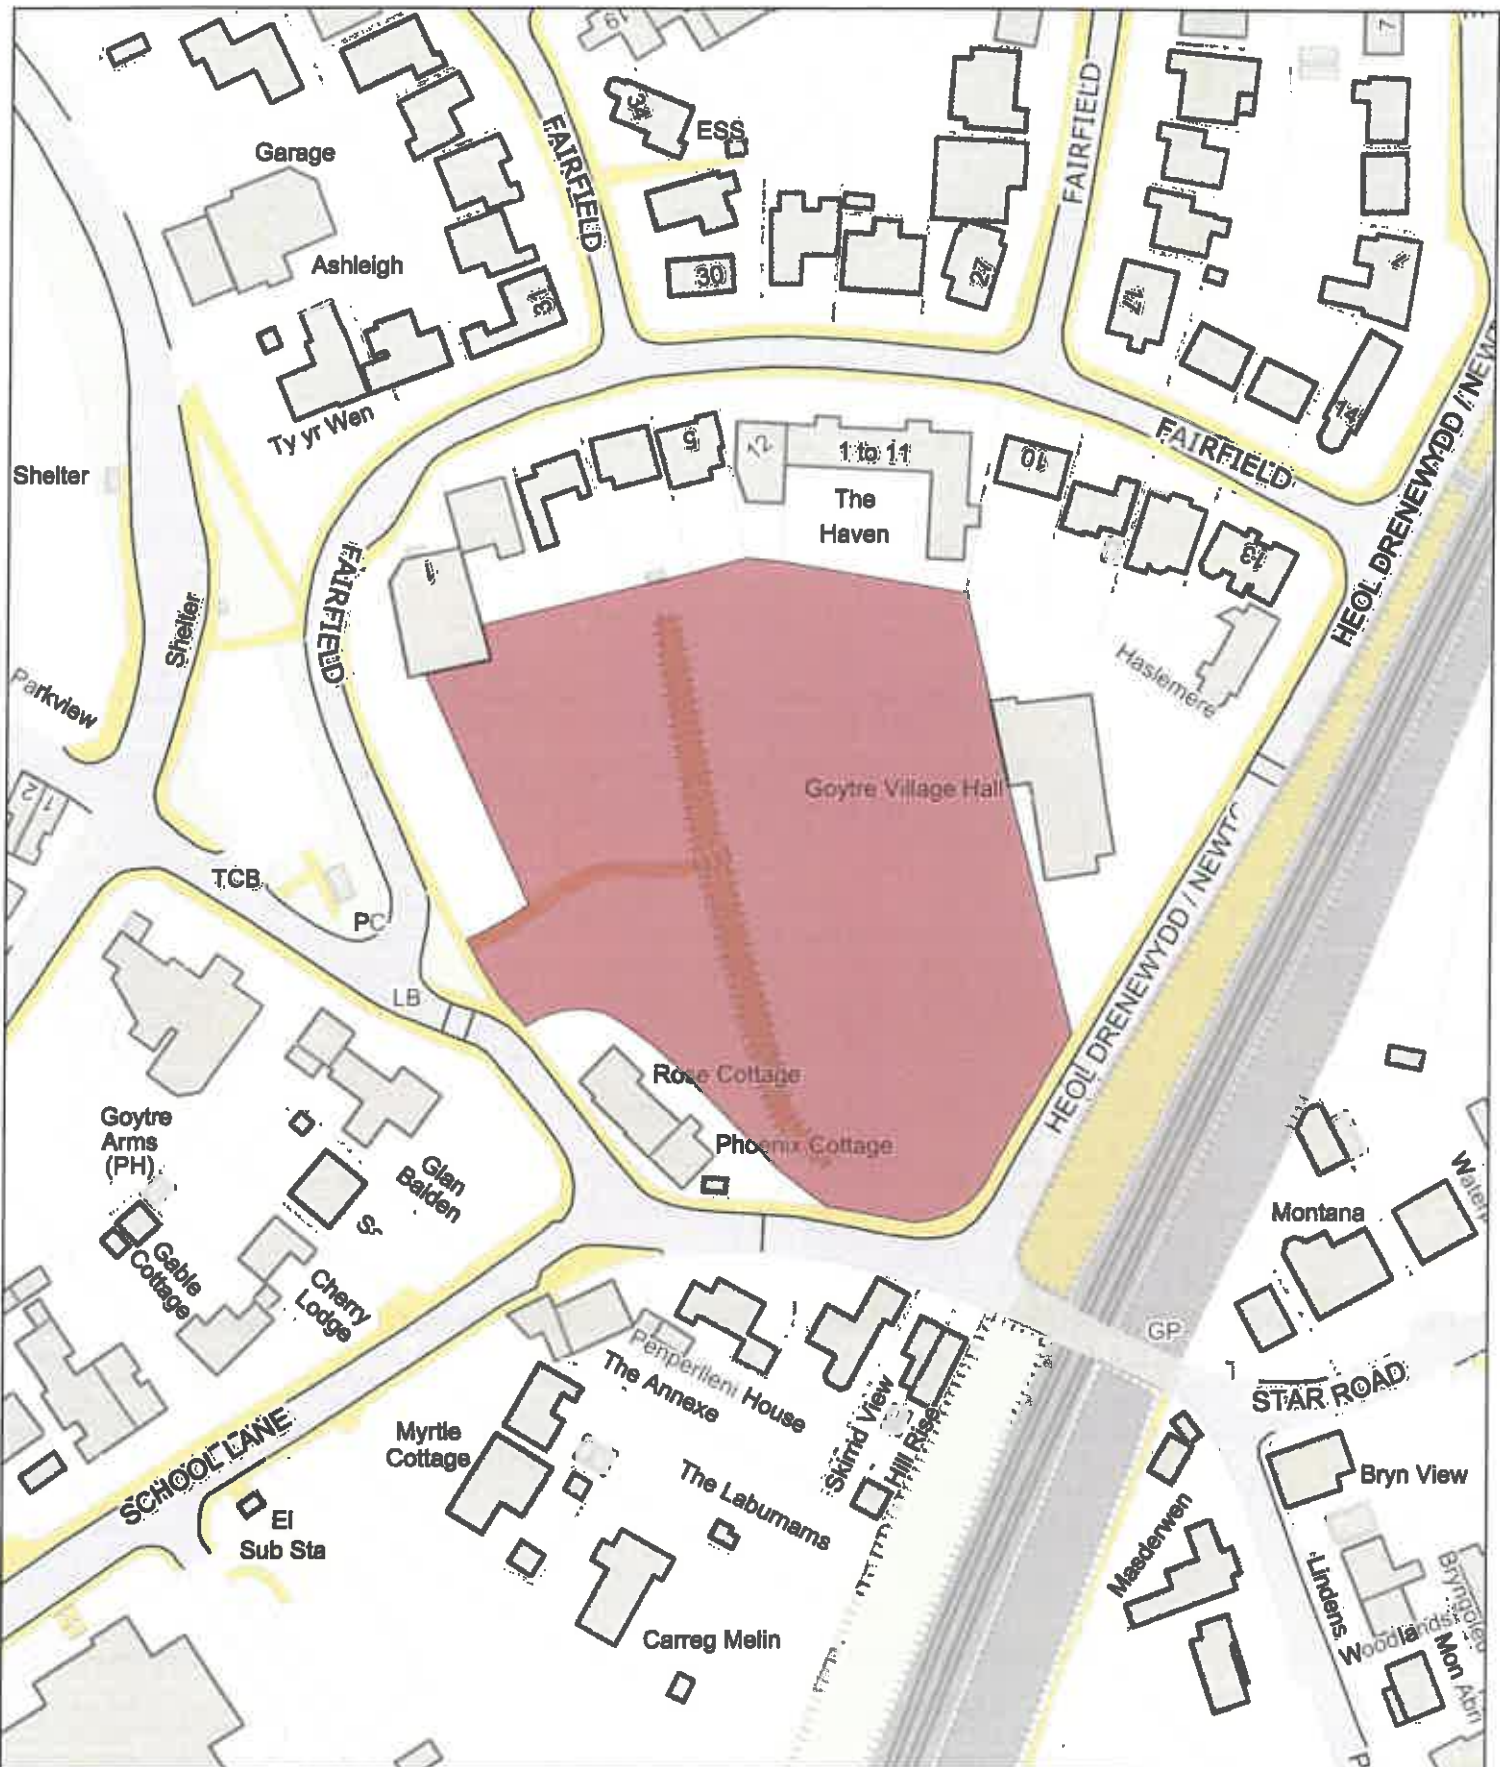

P.M
0059/24

GYF-PSPO-095
E (No Dogs) / G (Gwahardd)
Goytre Recreation Ground and Play Area / Maes Hamdden
Goytre a Man Chwarae

Date: 1st June 2024 / Dyddiad: 1af Mehefin 2024

Legend / Nodiant

No Dogs /
Gwahardd

1:1,250