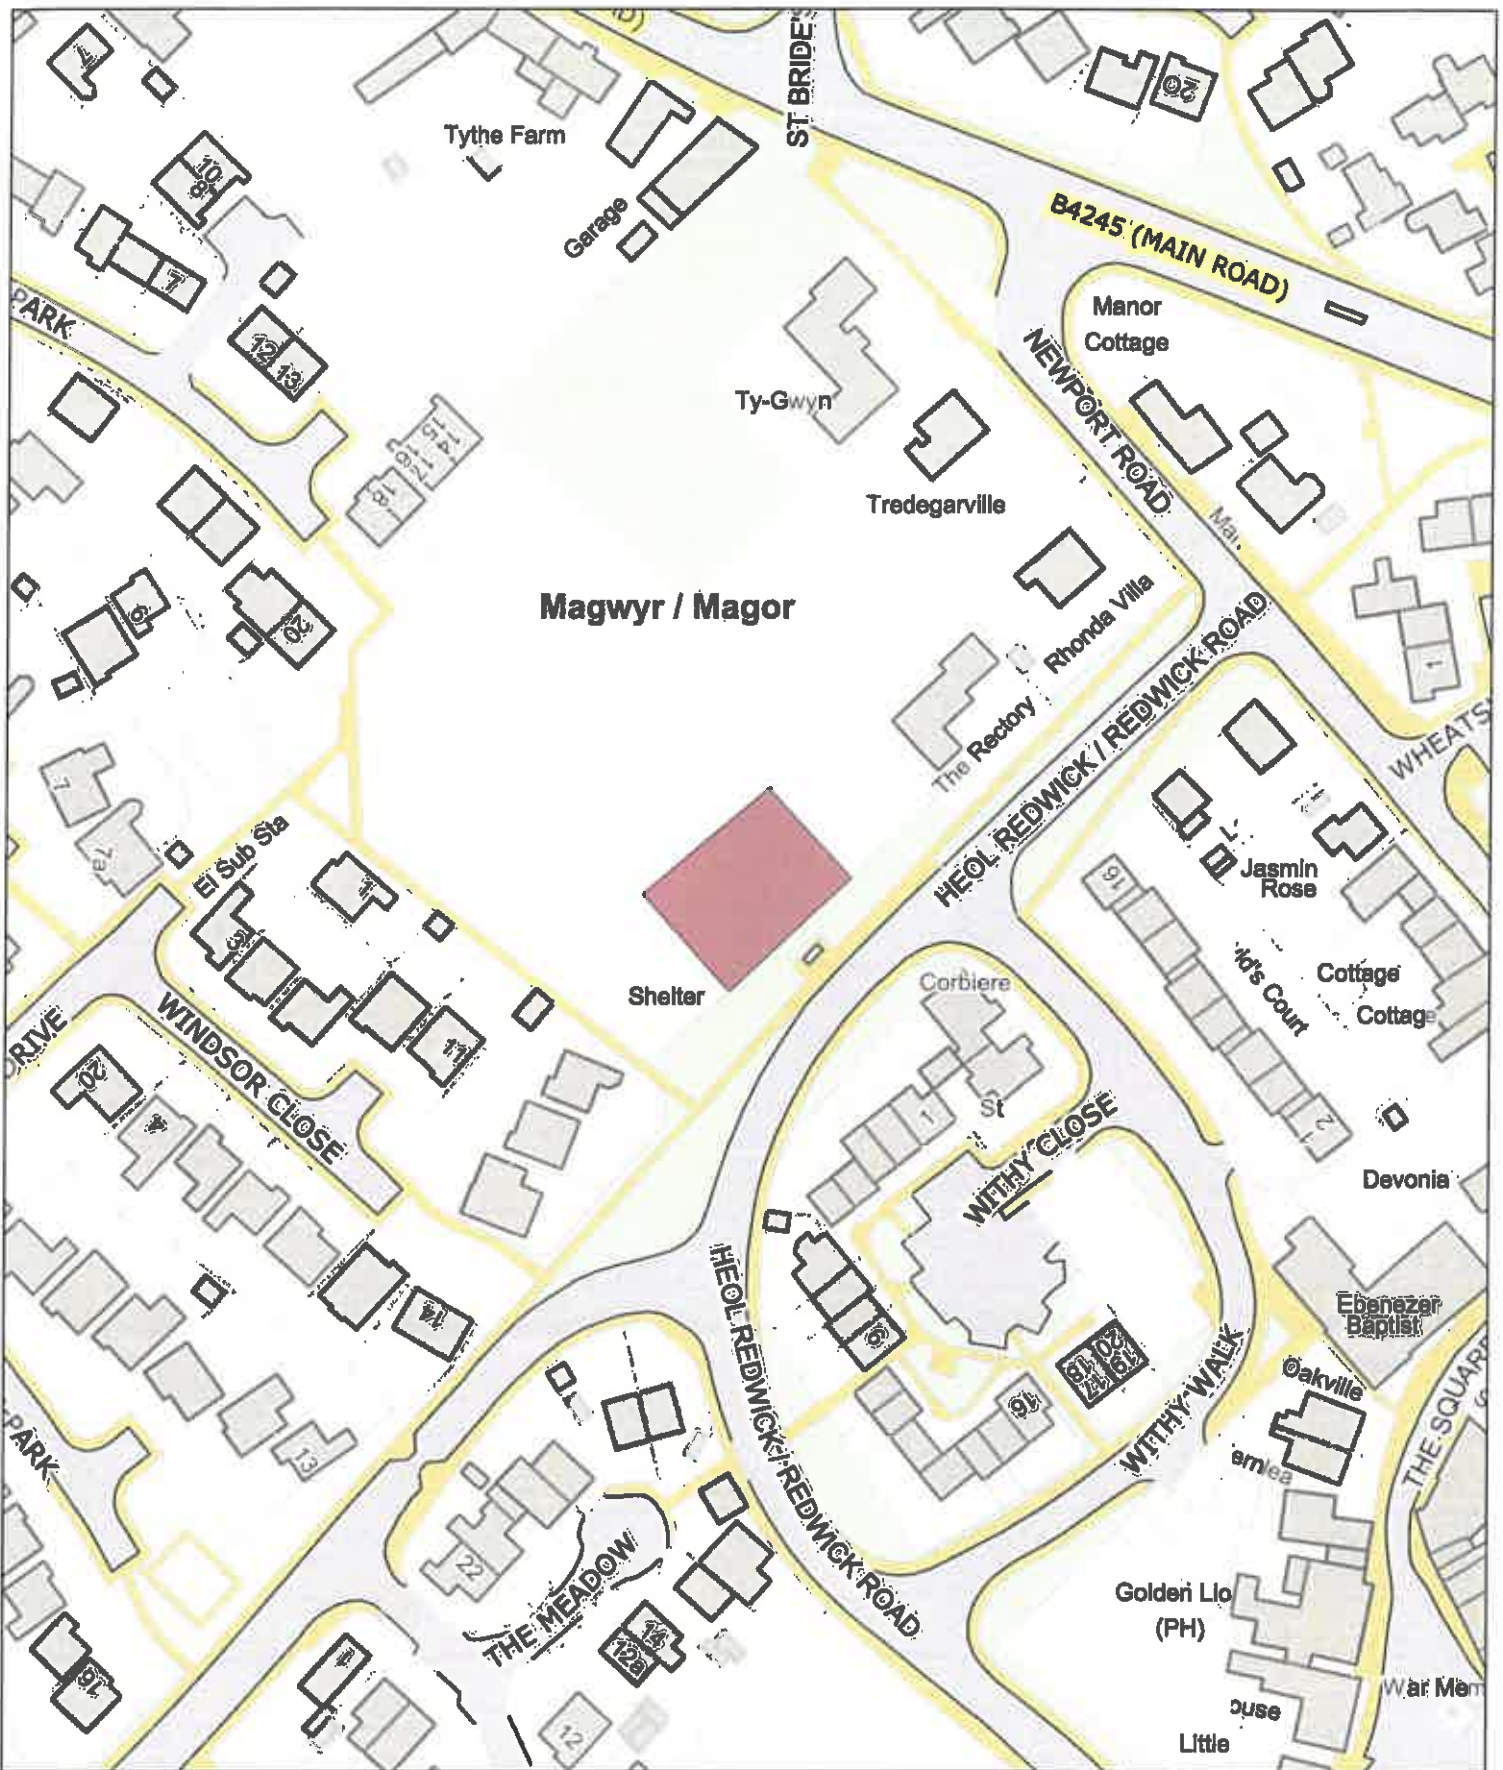

P.M
0059/24

MAU-PSPO-130

E (No Dogs) / G (Gwahardd)

**Redwicks Road Play Area, Magor / Man Chwarae Redwicks Road,
Magwyr**

Date: 1st June 2024 / Dyddiad: 1af Mehefin 2024

Legend / Nodiad

**No Dogs /
Gwahardd**

1:1,250