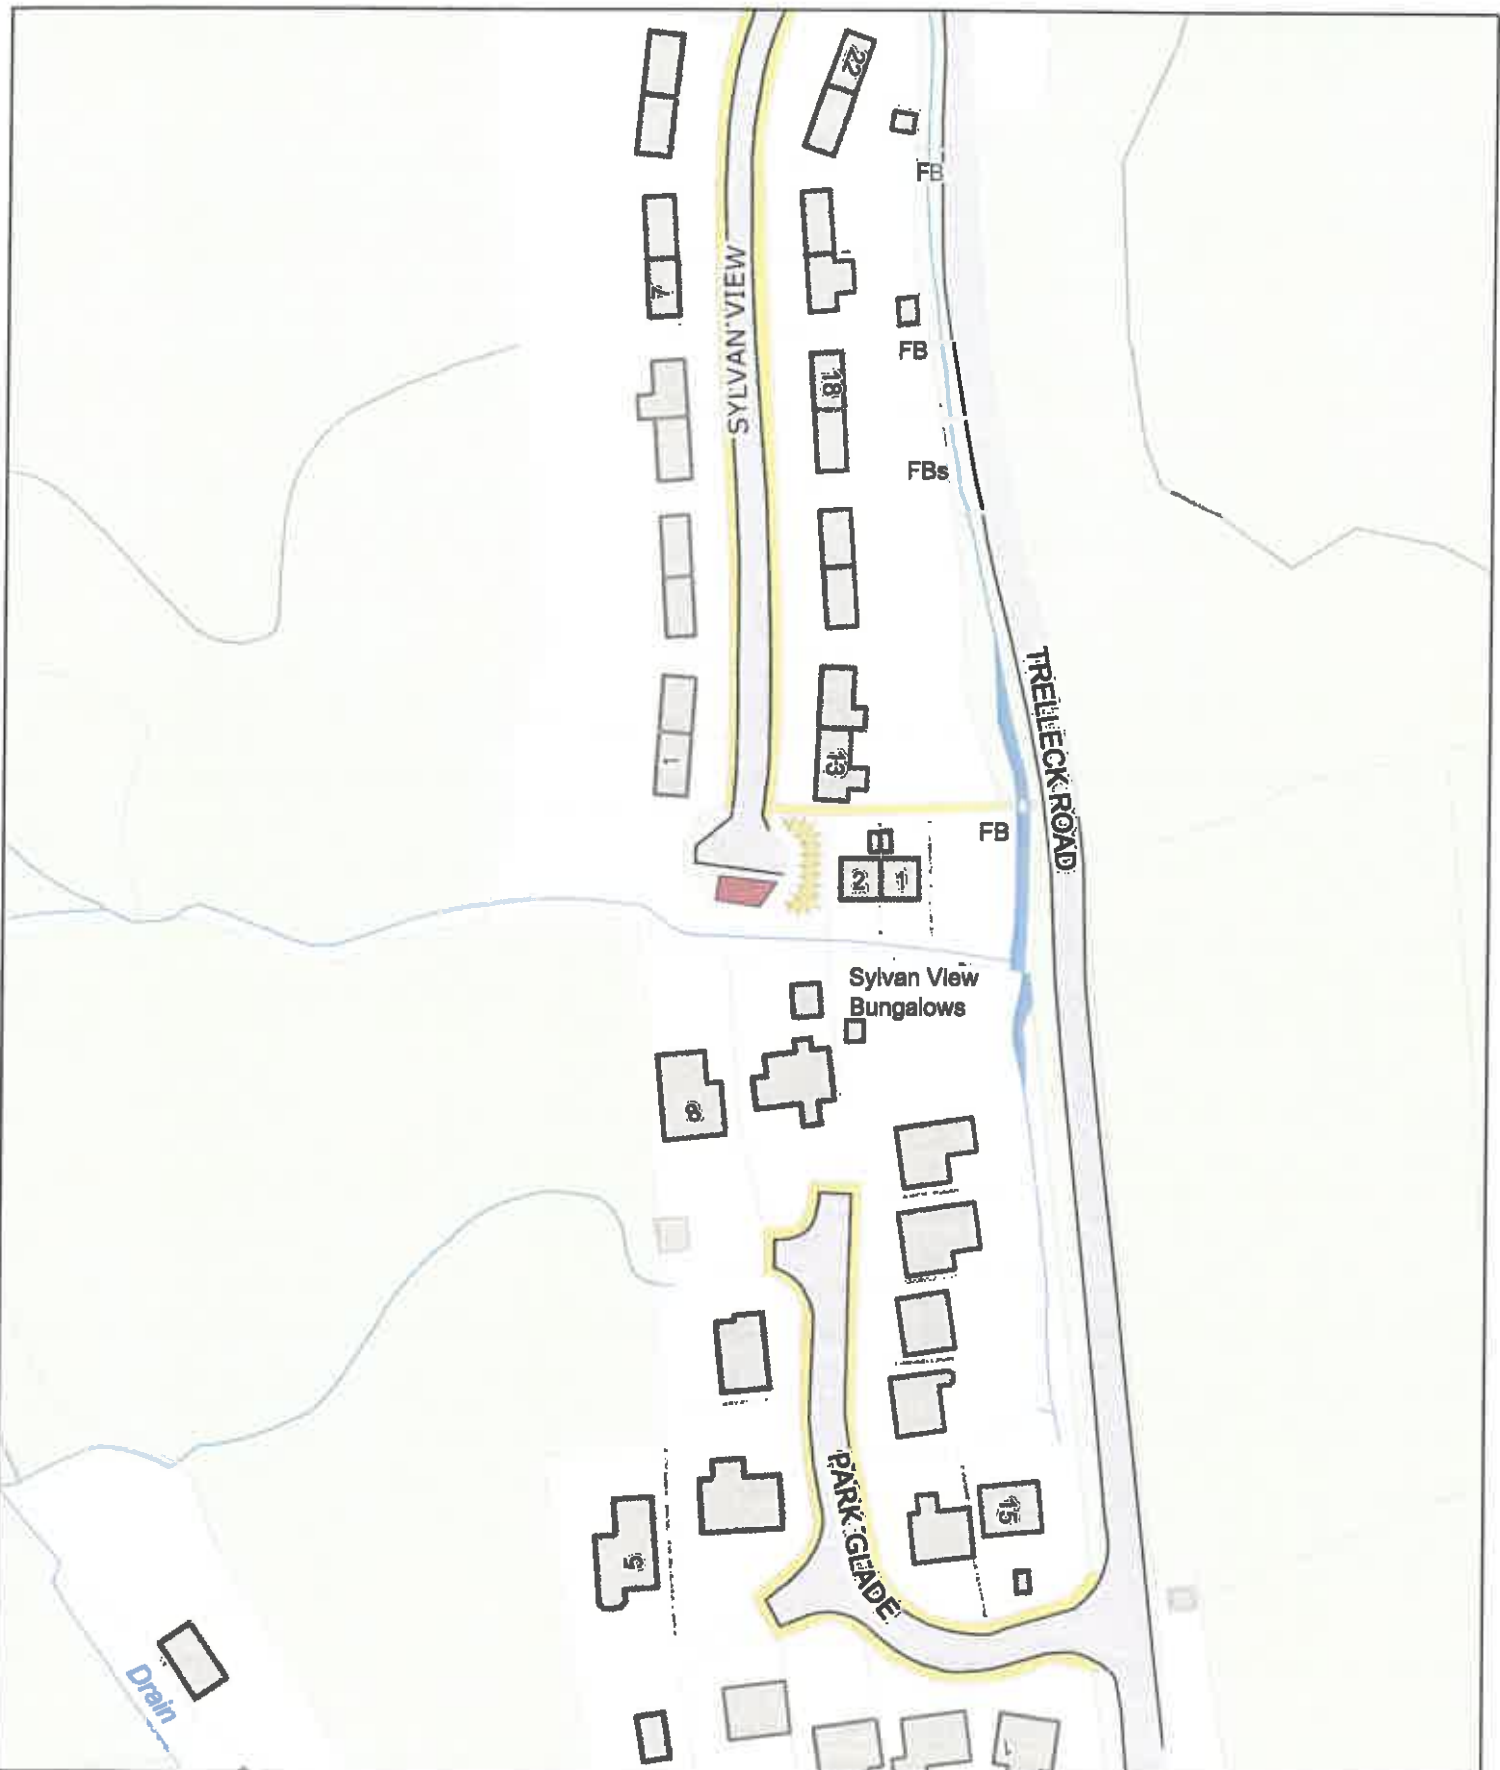

Date: 1st June 2024 / Dyddiad: 1af Mehefin 2024

Legend / Nodiad

**No Dogs /
Gwahardd**

1:1,250

P.M
0059/24

WYV-PSPO-199

E (No Dogs) / G (Gwahardd)

Sylvan View Play Area, Tintern / Man Chwarae Sylvan View, Tyndyrn