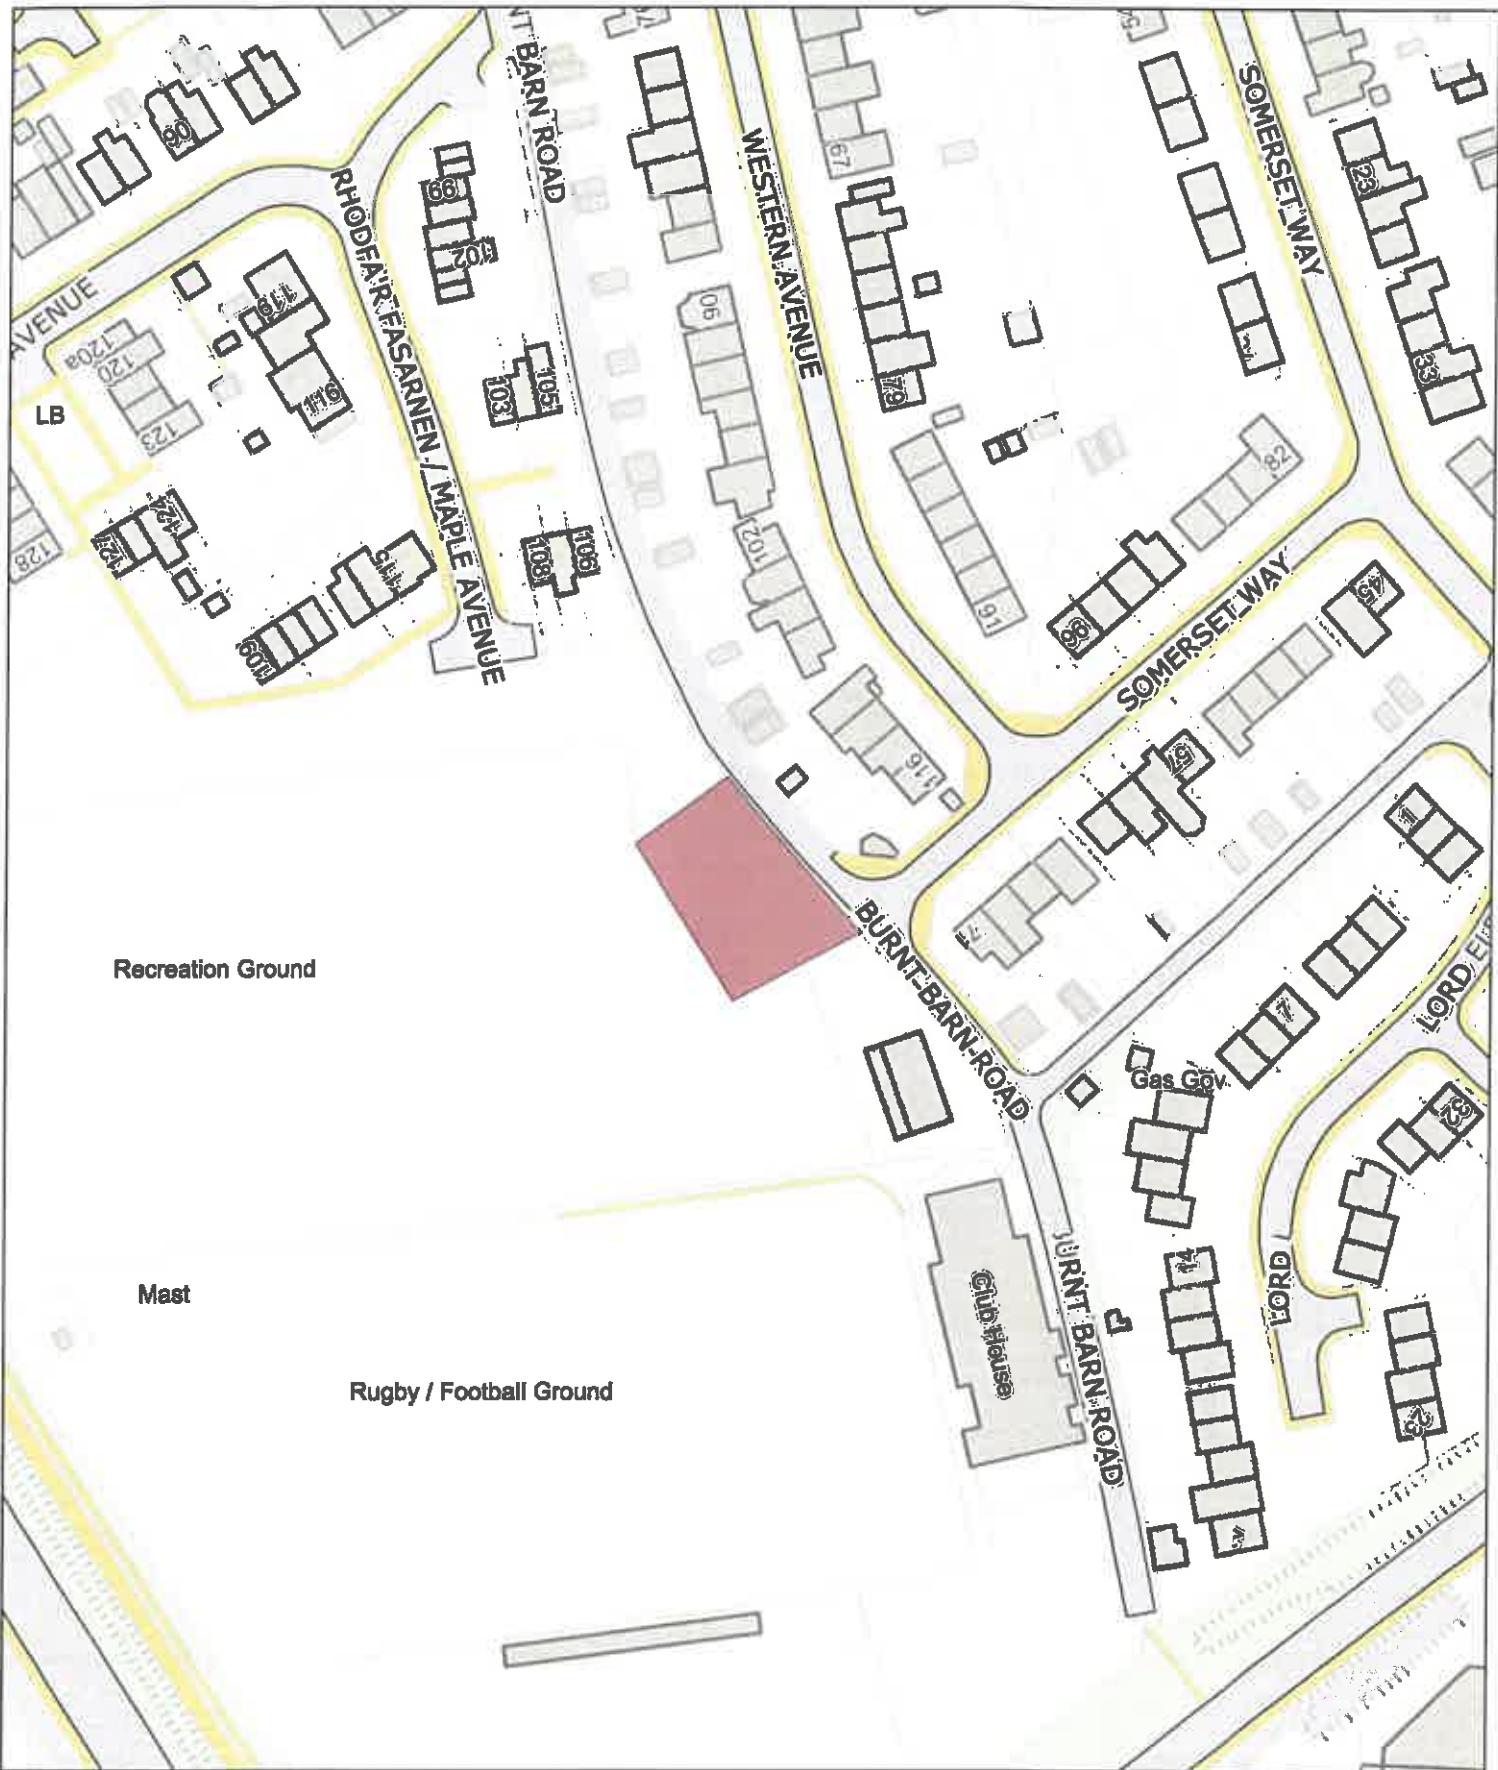

Recreation Ground

Mast

Rugby / Football Ground

P.M
0059/24

CHW-PSPO-062

E (No Dogs) / G (Gwahardd)

Western Avenue Play Area, Bulwark, Chepstow / Man Chwarae

Western Avenue, Bulwark, Cas-gwent

Date: 1st June 2024 / Dyddiad: 1af Mehefin 2024

Legend / Nodiant

No Dogs /
Gwahardd

1:1,250