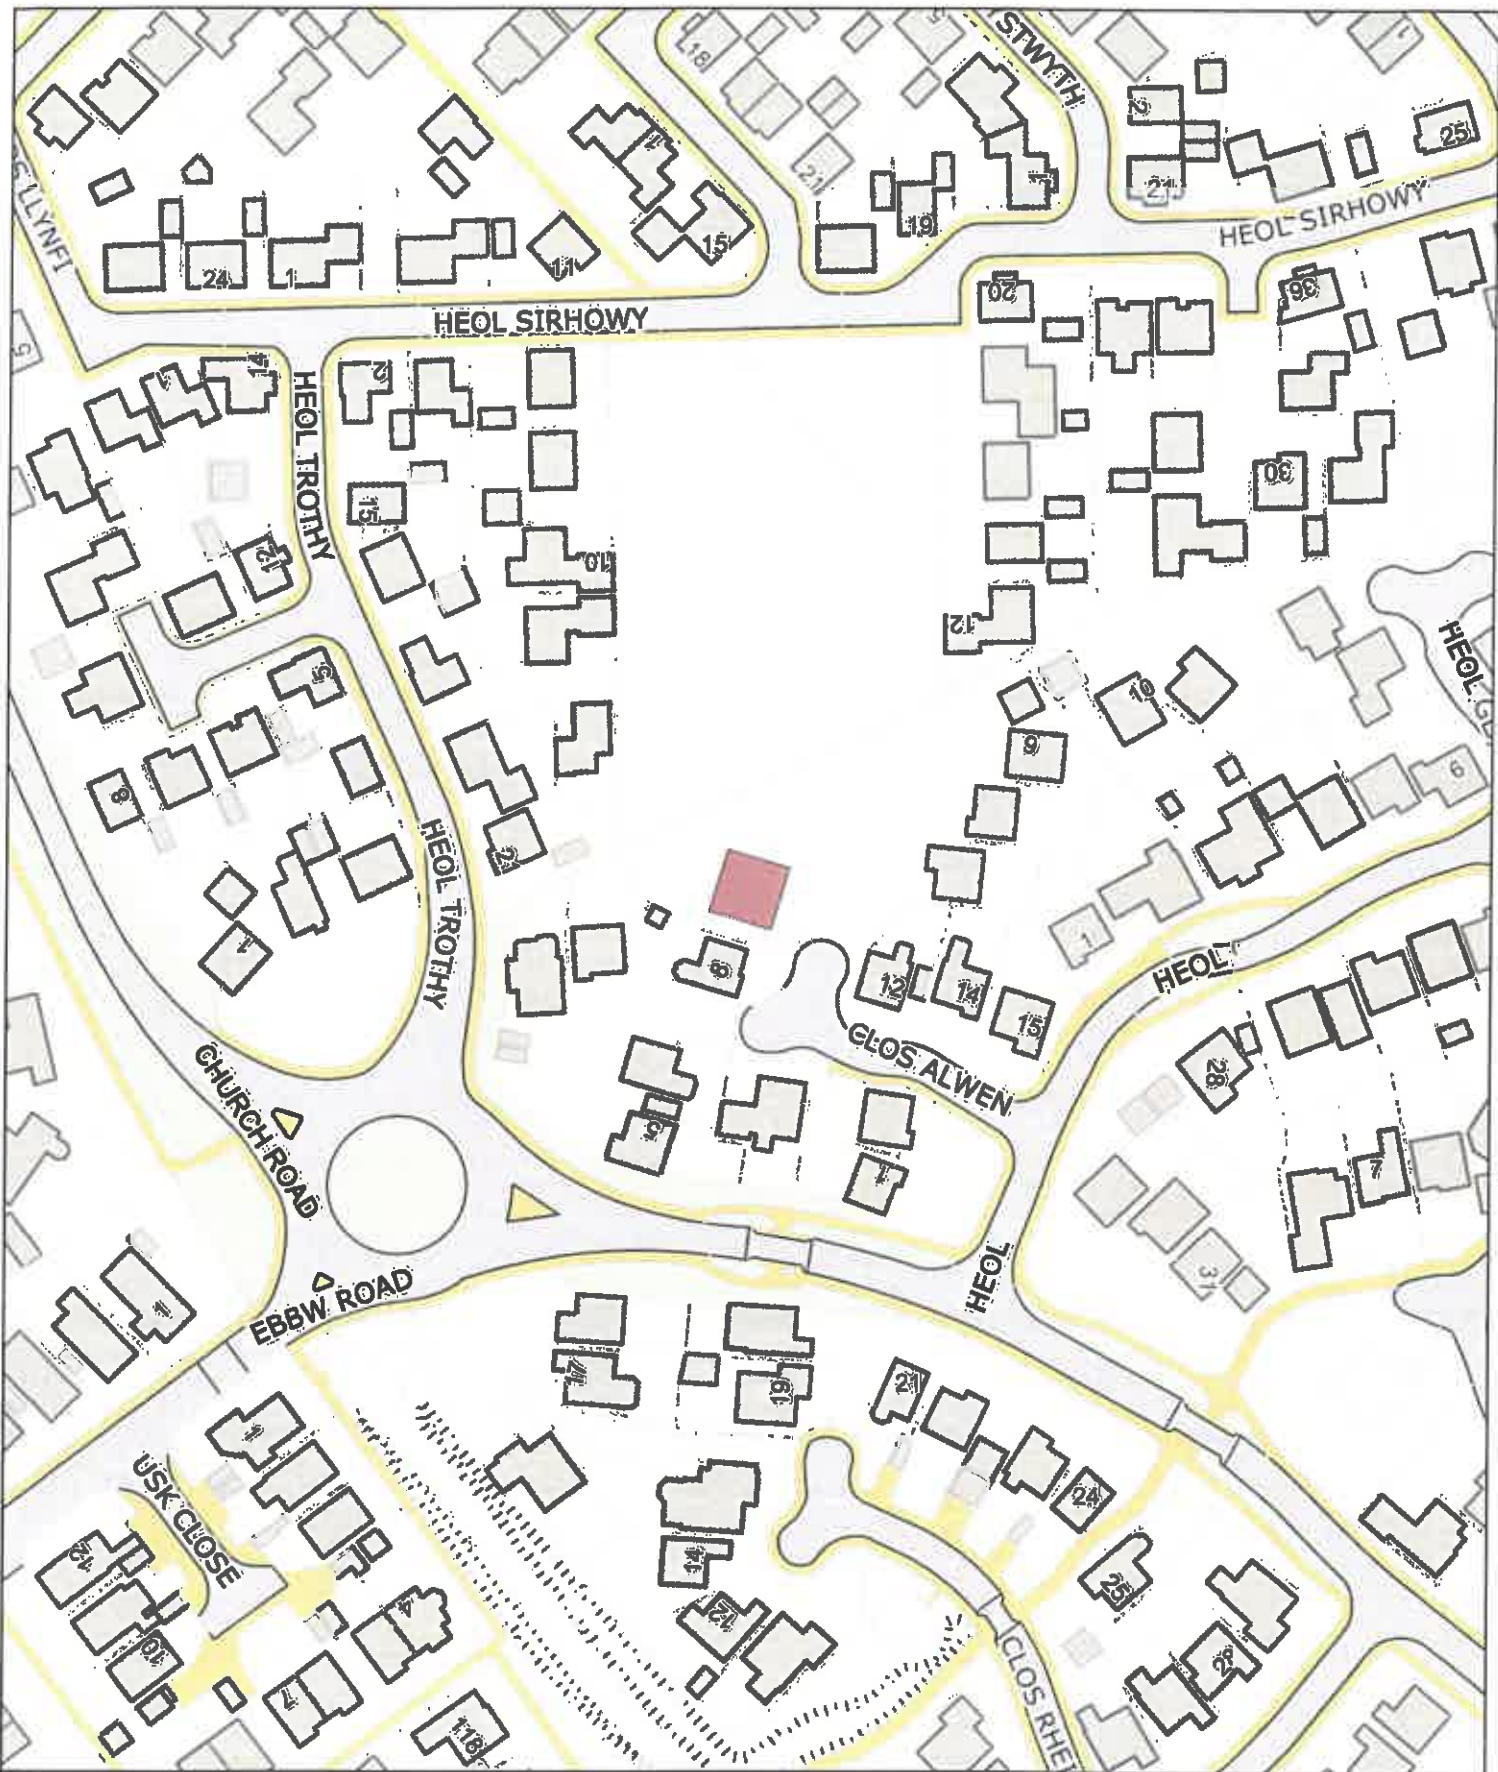

P.M
0059/24

CDT-PSPO-038

E (No Dogs) / G (Gwahardd)

Clos Alwen Play Area, Caldicot / Man Chwarae Clos Alwen, Cil-y-coed

Date: 1st June 2024 / Dyddiad: 1af Mehefin 2024

Legend / Nodiant

No Dogs / Gwahardd ■

1:1,250