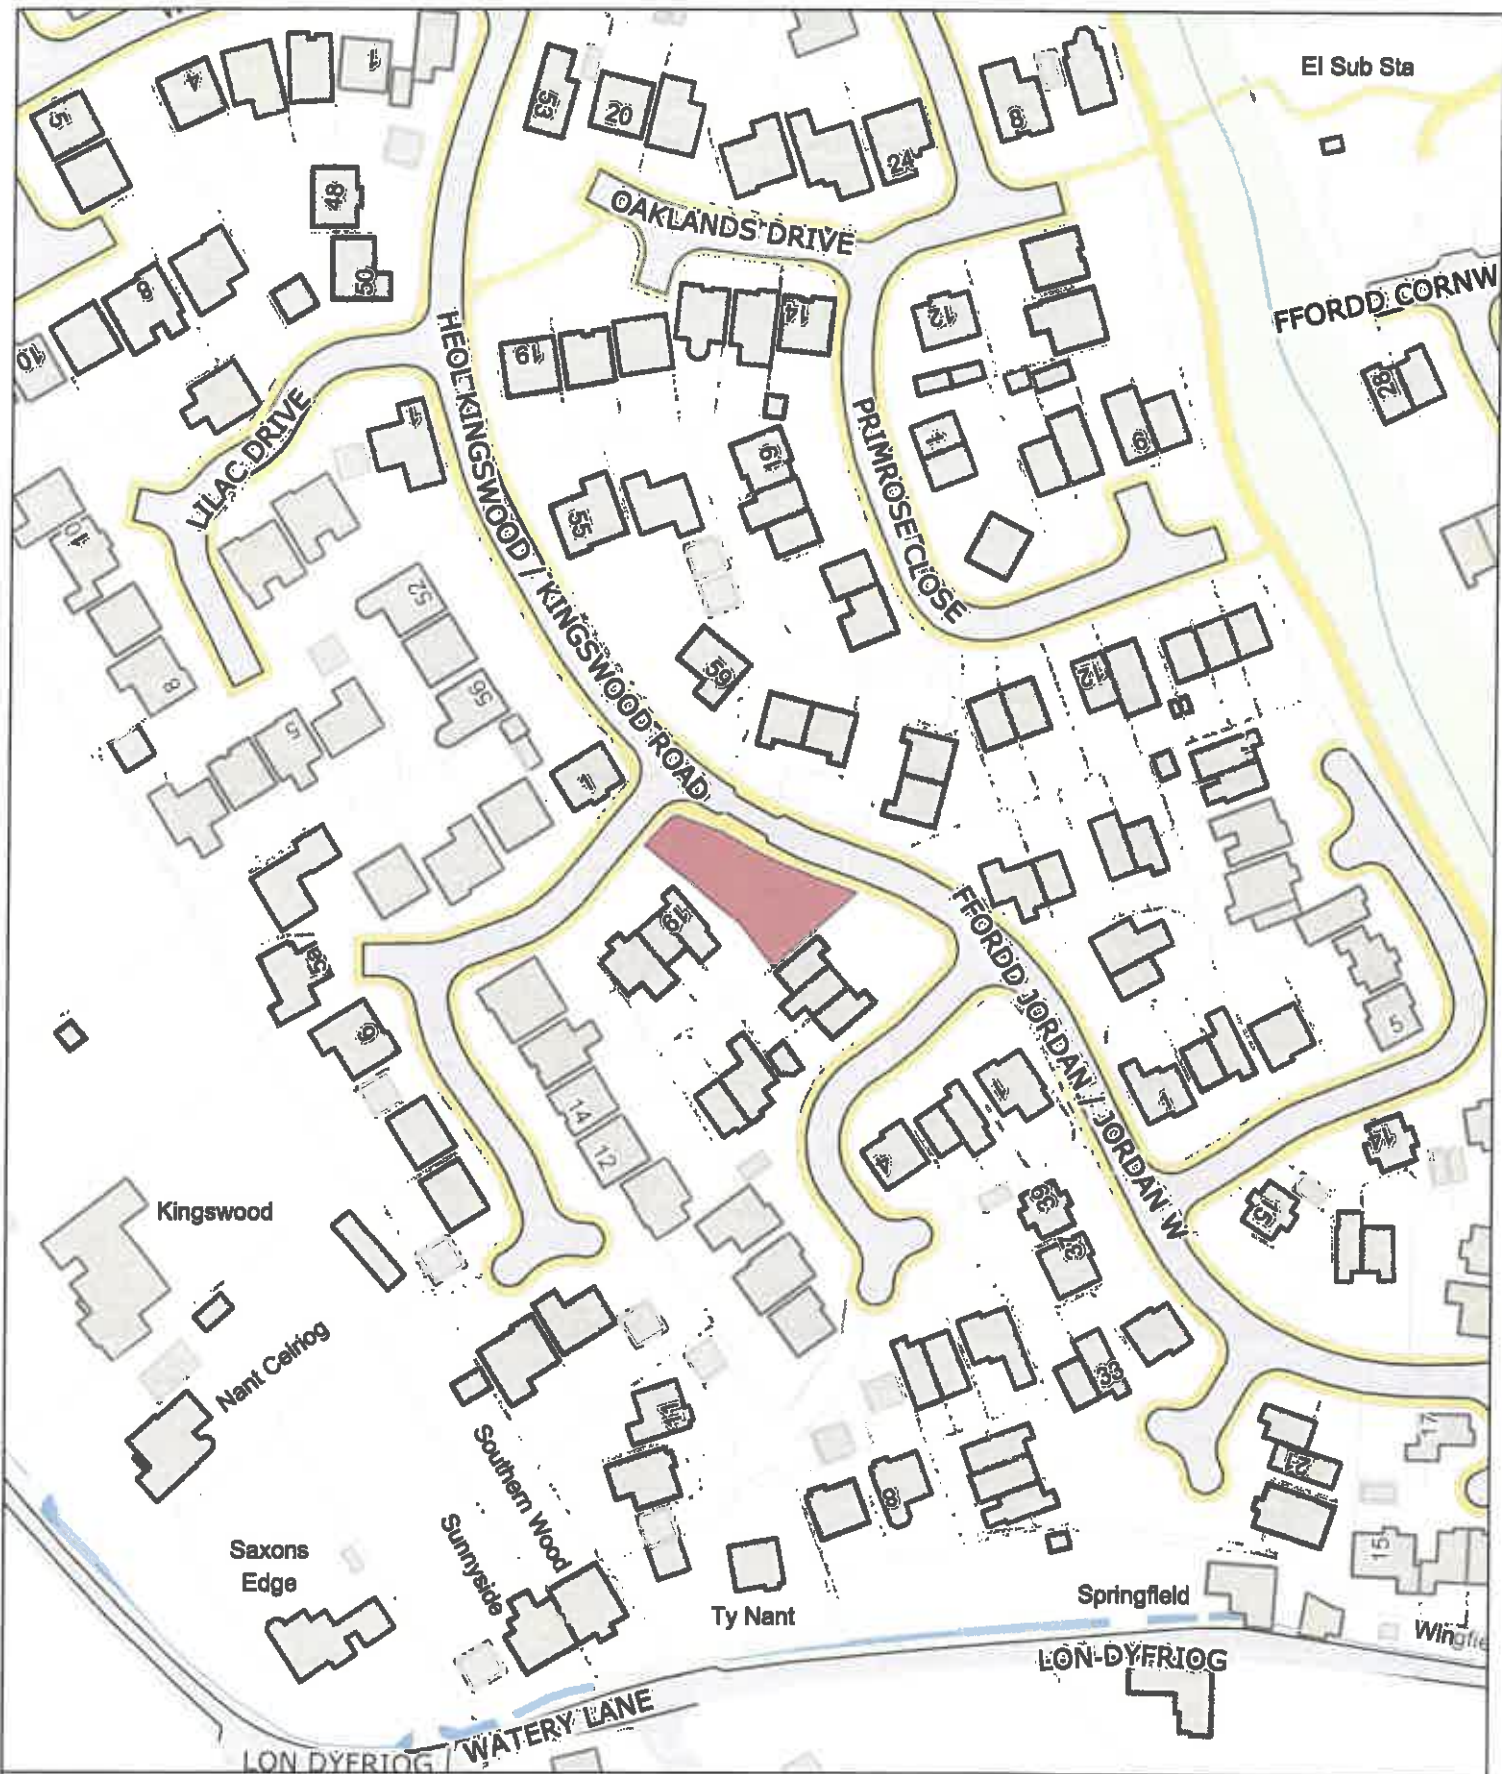

P.M
0059/24

MON-PSPO-153

E (No Dogs) / G (Gwahardd)

Maple Drive Play Area, Rockfield, Monmouth / Man Chwarae

Maple Drive, Rockfield, Trefynwy

Date: 1st June 2024 / Dyddiad: 1af Mehefin 2024

Legend / Nodiant

**No Dogs /
Gwahardd**

1:1,250