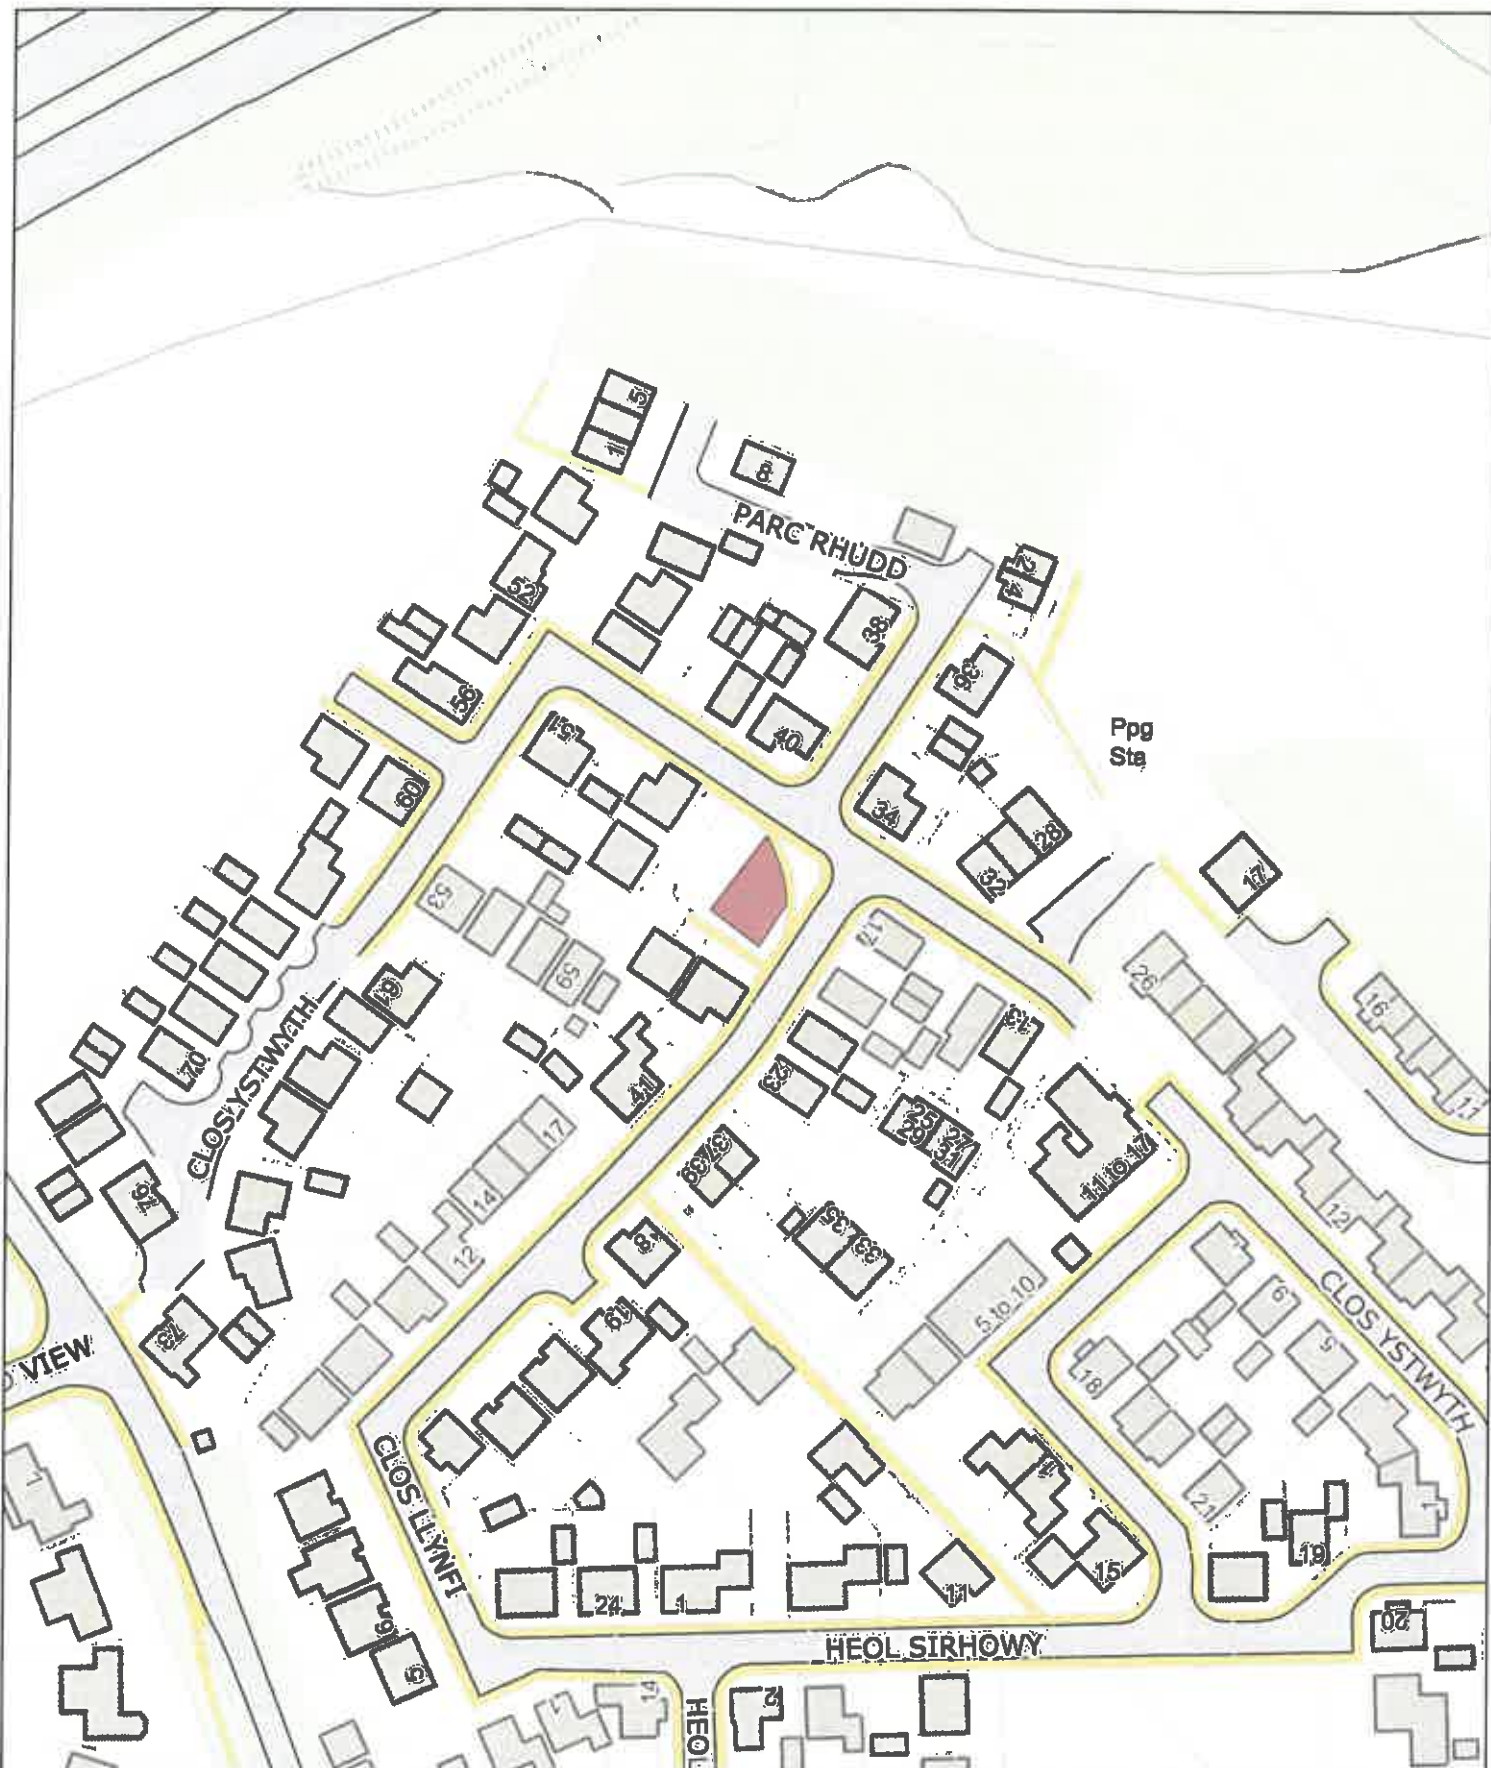

Date: 1st June 2024 / Dyddiad: 1af Mehefin 2024

Legend / Nodiant

**No Dogs /
Gwahardd**

1:1,250

P.M
0059/24

CDT-PSPO-031

E (No Dogs) / G (Gwahardd)

Clos Ystwyth Play Area Caldicot / Man Chwarae Clos Ystwyth, Cil-y-coed