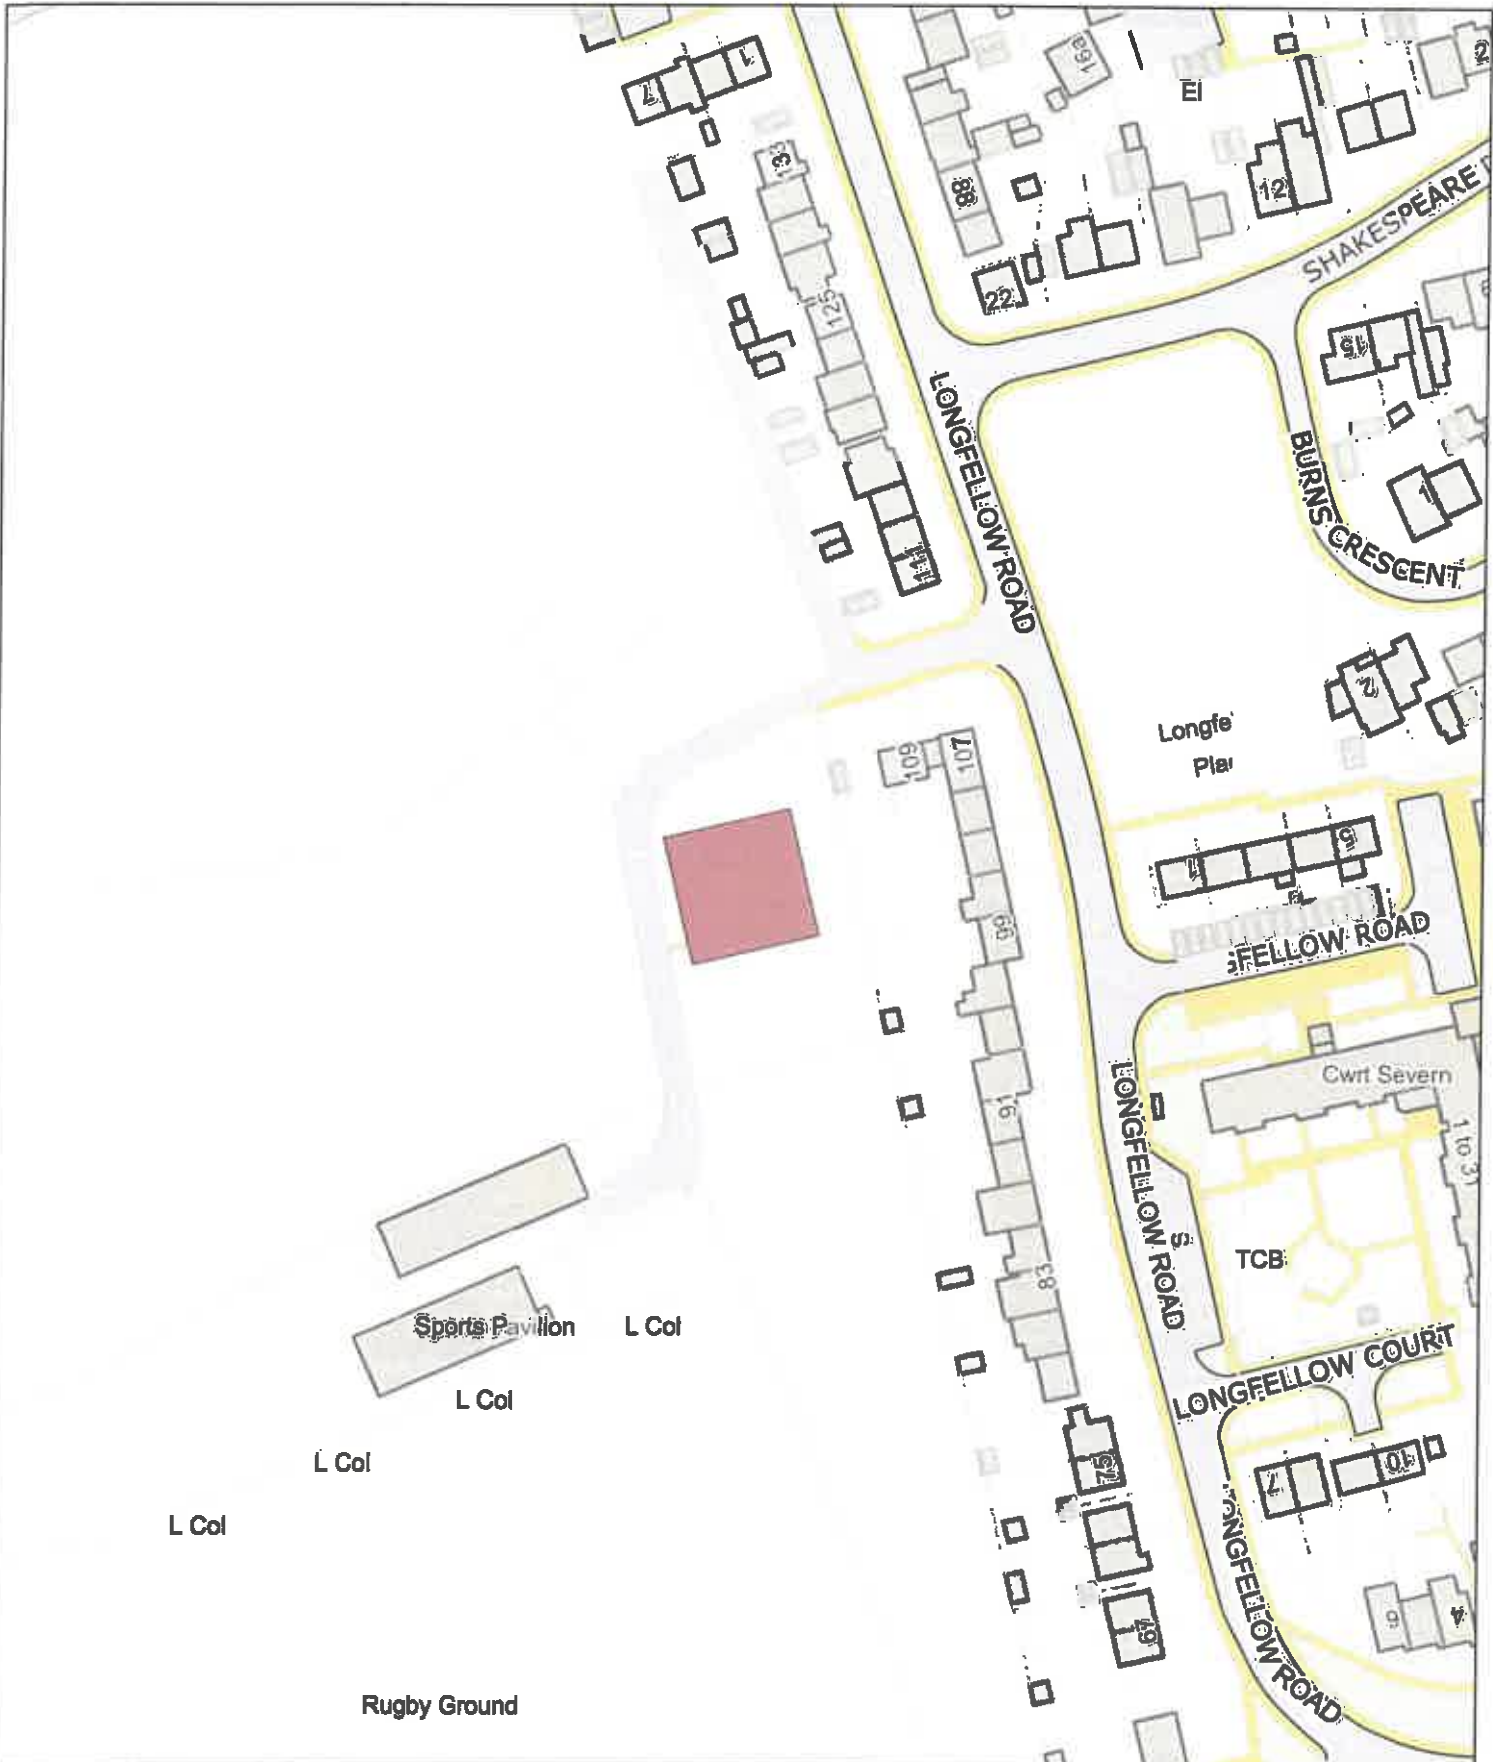

P.M
0059/24

CDT-PSPO-037
E (No Dogs) / G (Gwahardd)
Longfellow Road Play Area, Caldicot / Man Chwarae Ffordd
Longfellow, Cil-y-coed
Date: 1st June 2024 / Dyddiad: 1af Mehefin 2024

Legend / Nodiant

No Dogs /
Gwahardd

1:1,250