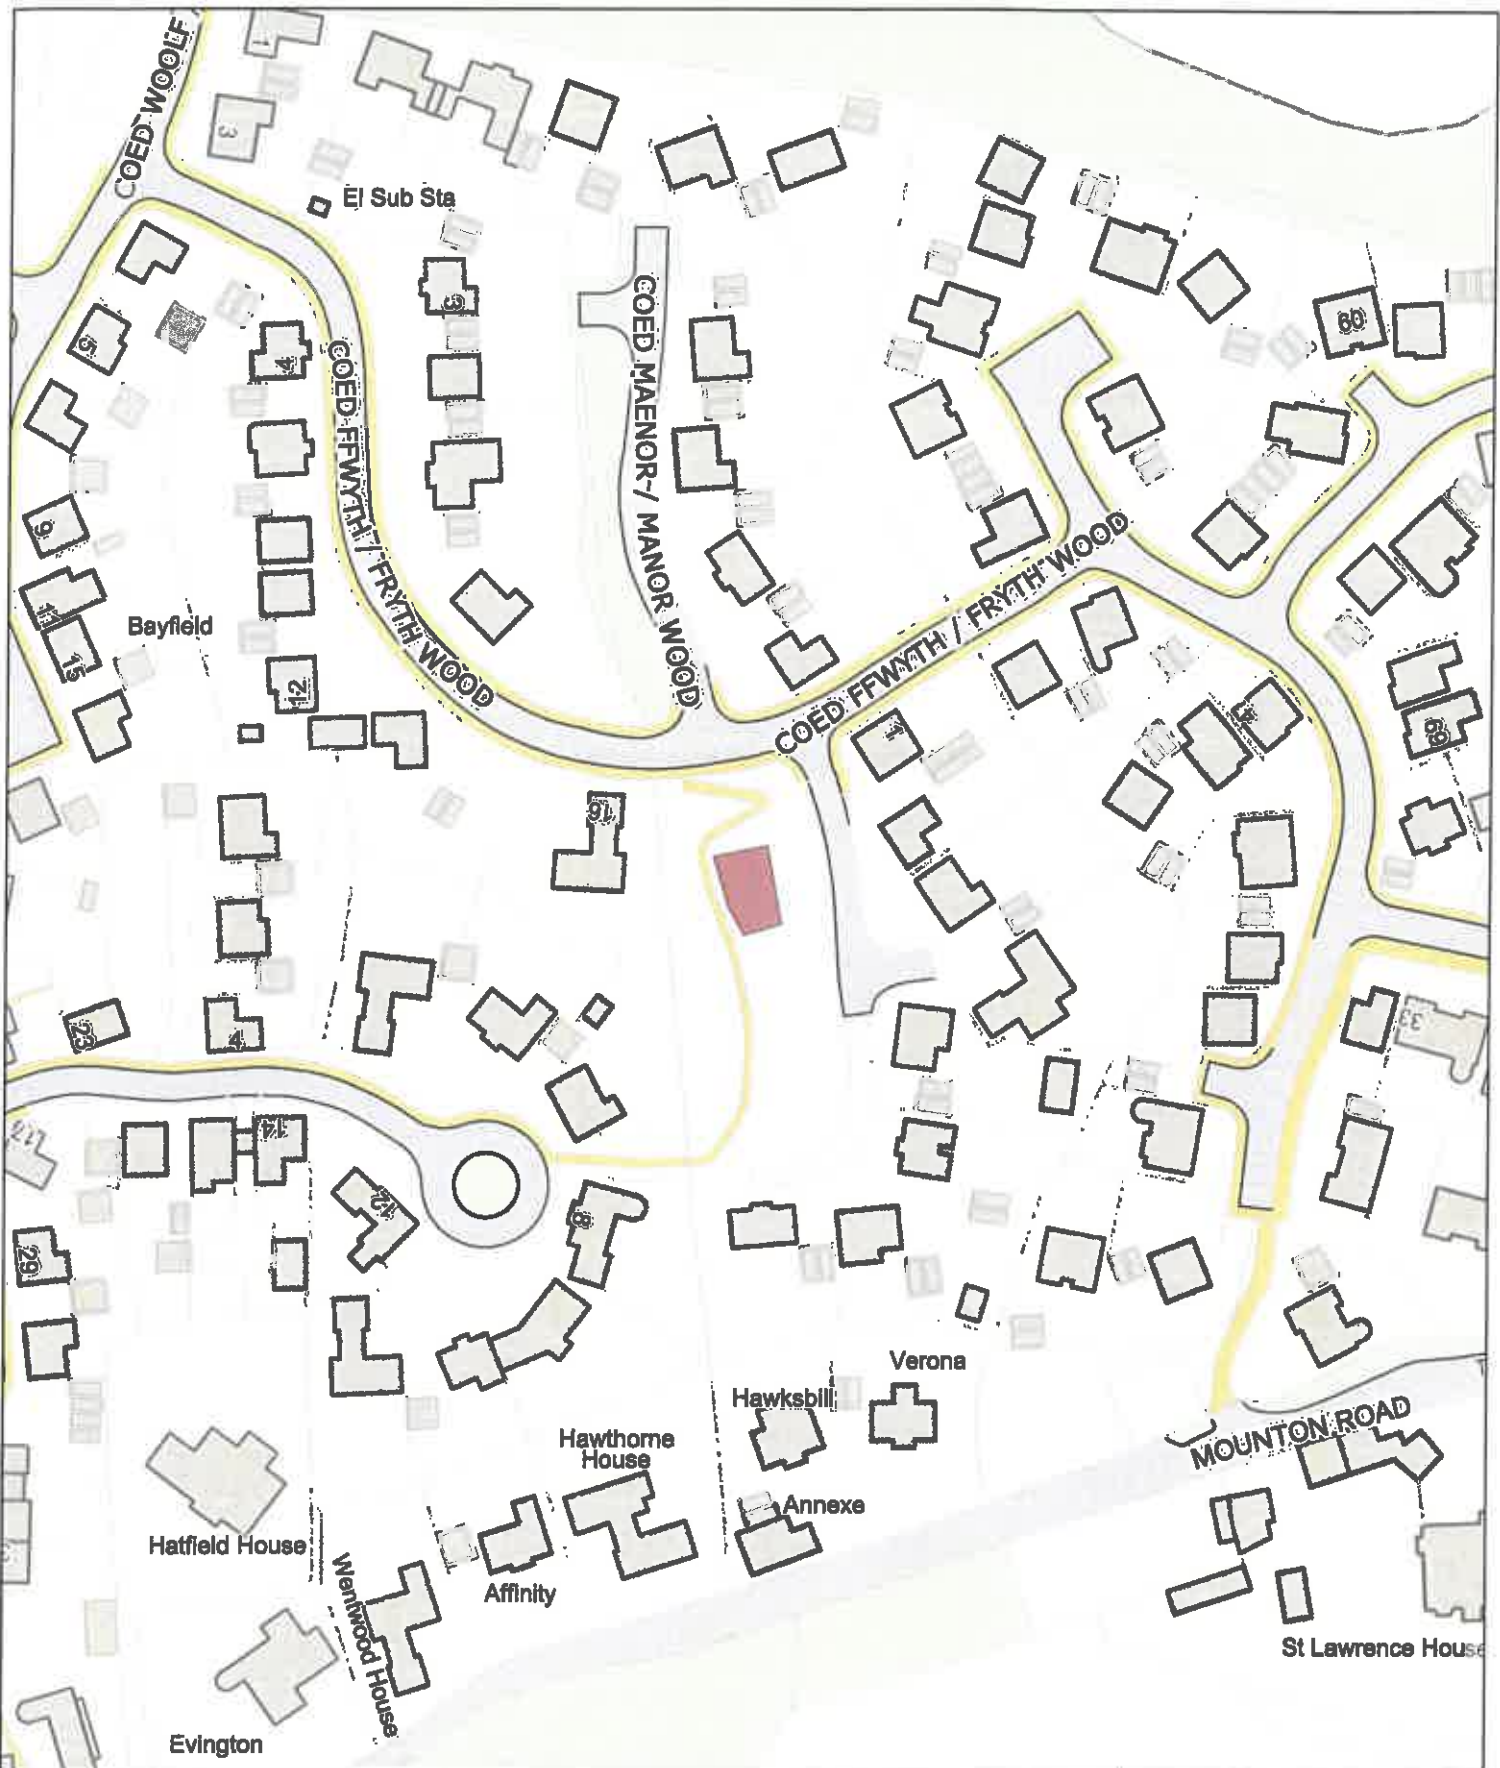

P.M
0059/24

CHW-PSPO-073

E (No Dogs) / G (Gwahardd)

Alcove Wood Play Area, Chepstow / Man Chwarae Coed Alcove,
Cas-gwent

Date: 1st June 2024 / Dyddiad: 1af Mehefin 2024

Legend / Nodiant

No Dogs /
Gwahardd

1:1,250