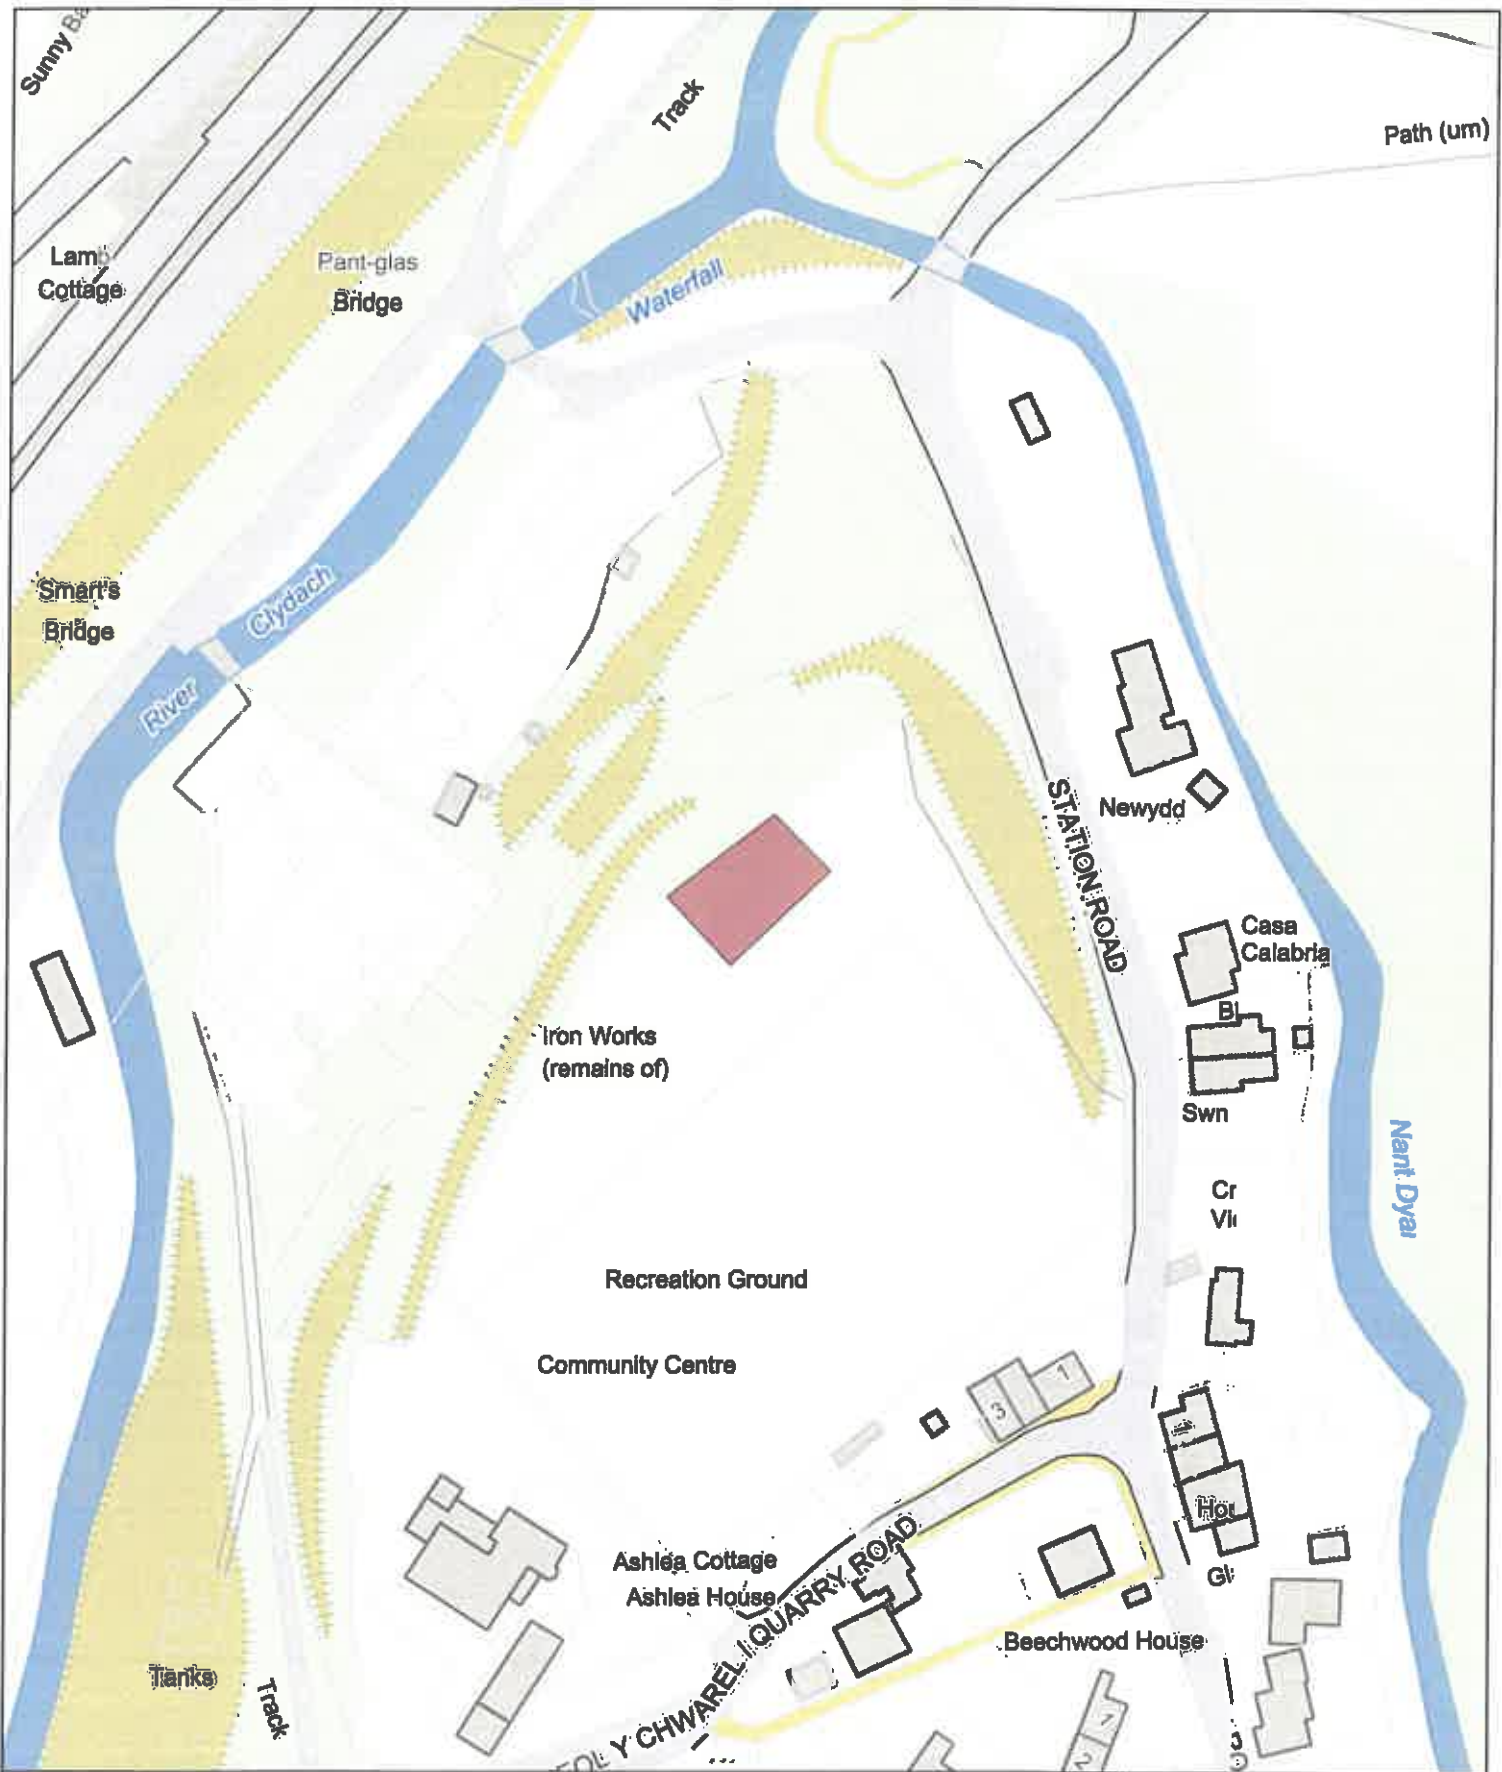

P.M
0059/24

LLY-PSPO-104
E (No Dogs) / G (Gwahardd)
Clydach Recreation Ground Play Area / Man Chwarae Cae
Hamdden Clydach

Date: 1st June 2024 / Dyddiad: 1af Mehefin 2024

Legend / Nodiant

**No Dogs /
Gwahardd**

1:1,250