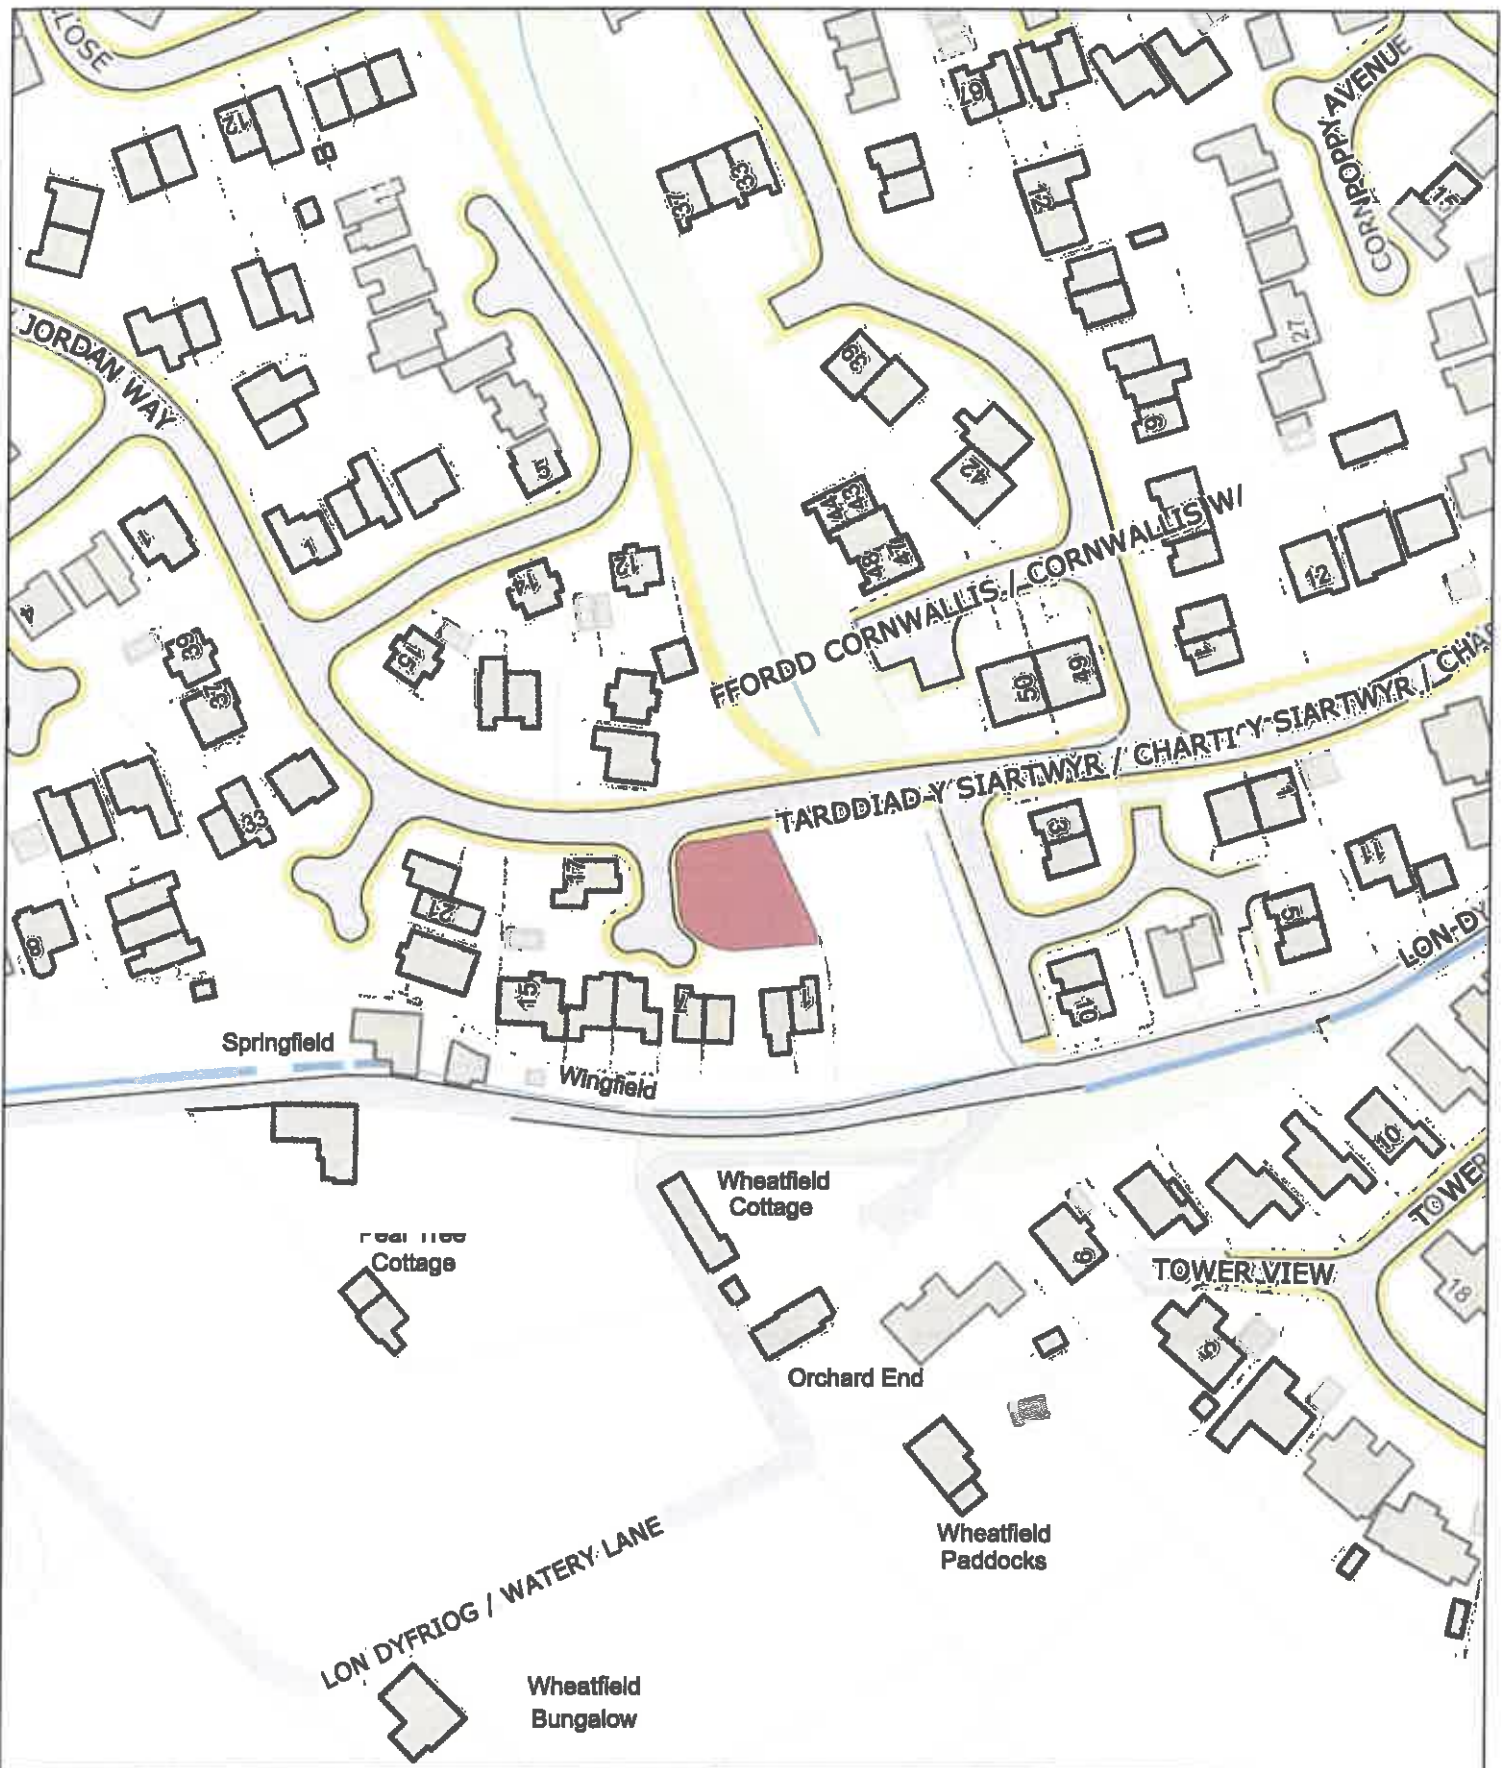

P.M
0059/24

MON-PSPO-154
E (No Dogs) / G (Gwahardd)
Jordan Way Play Area, Rockfield, Monmouth / Man Chwarae
Jordan Way, Rockfield, Trefynwy
Date: 1st June 2024 / Dyddiad: 1af Mehefin 2024

Legend / Nodiant
No Dogs /
Gwahardd

1:1,250