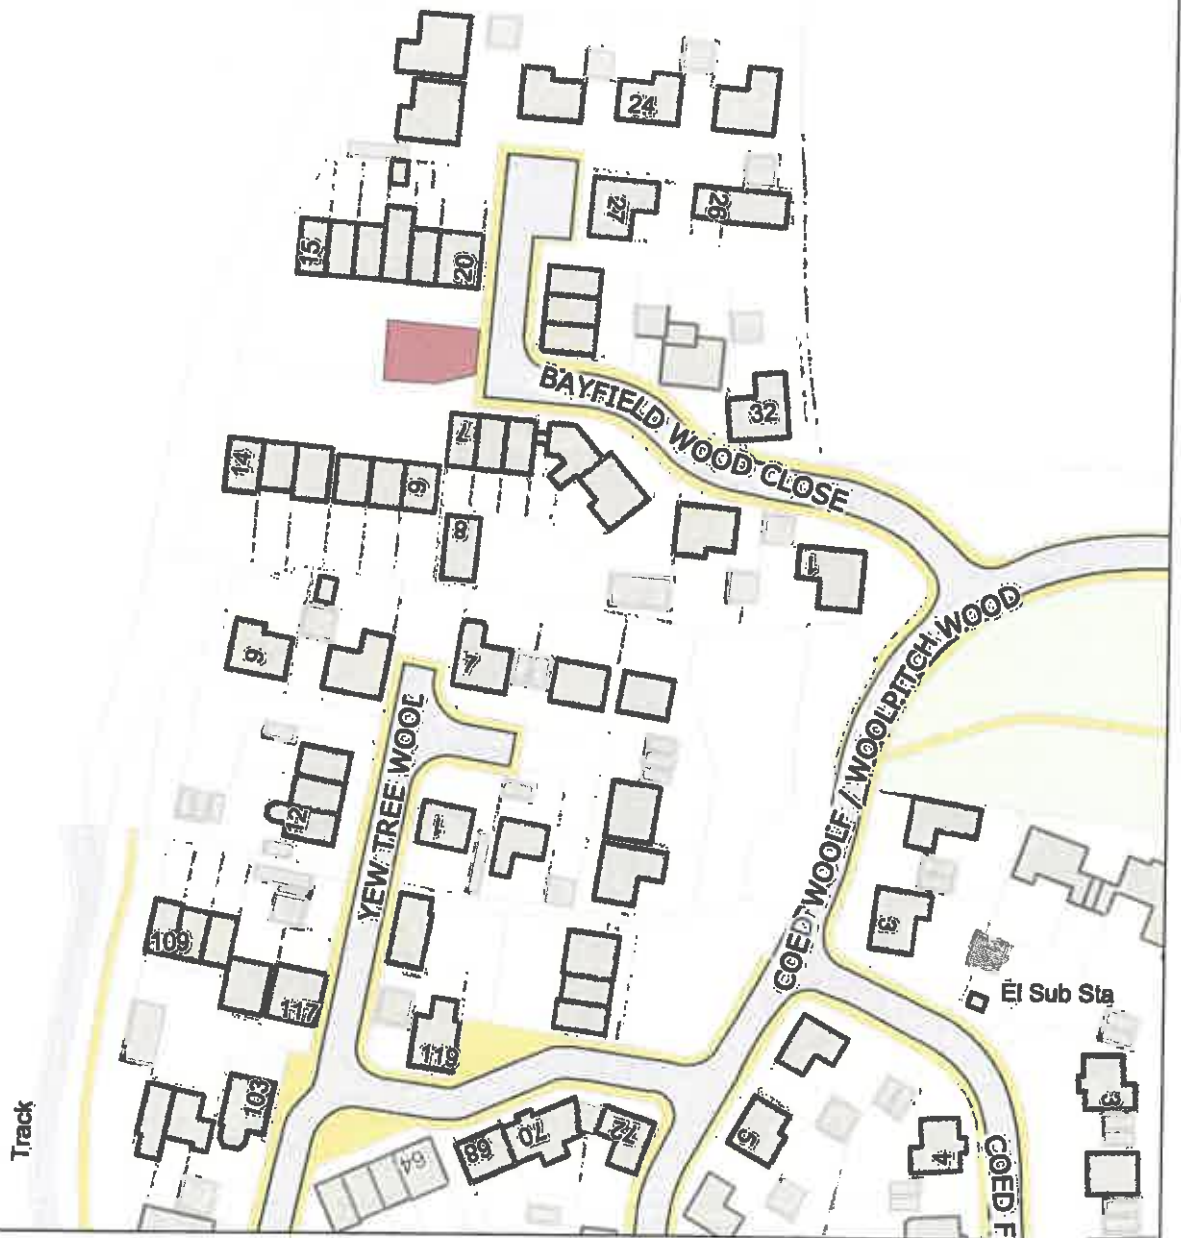

P.M
0059/24

CHW-PSPO-075

E (No Dogs) / G (Gwahardd)

Bayfield Wood Close Play Area, Chepstow / Man Chwarae Clos
Coed Bayfield, Cas-gwent

Date: 1st June 2024 / Dyddiad: 1af Mehefin 2024

Legend / Nodiant

No Dogs /
Gwahardd

1:1,250