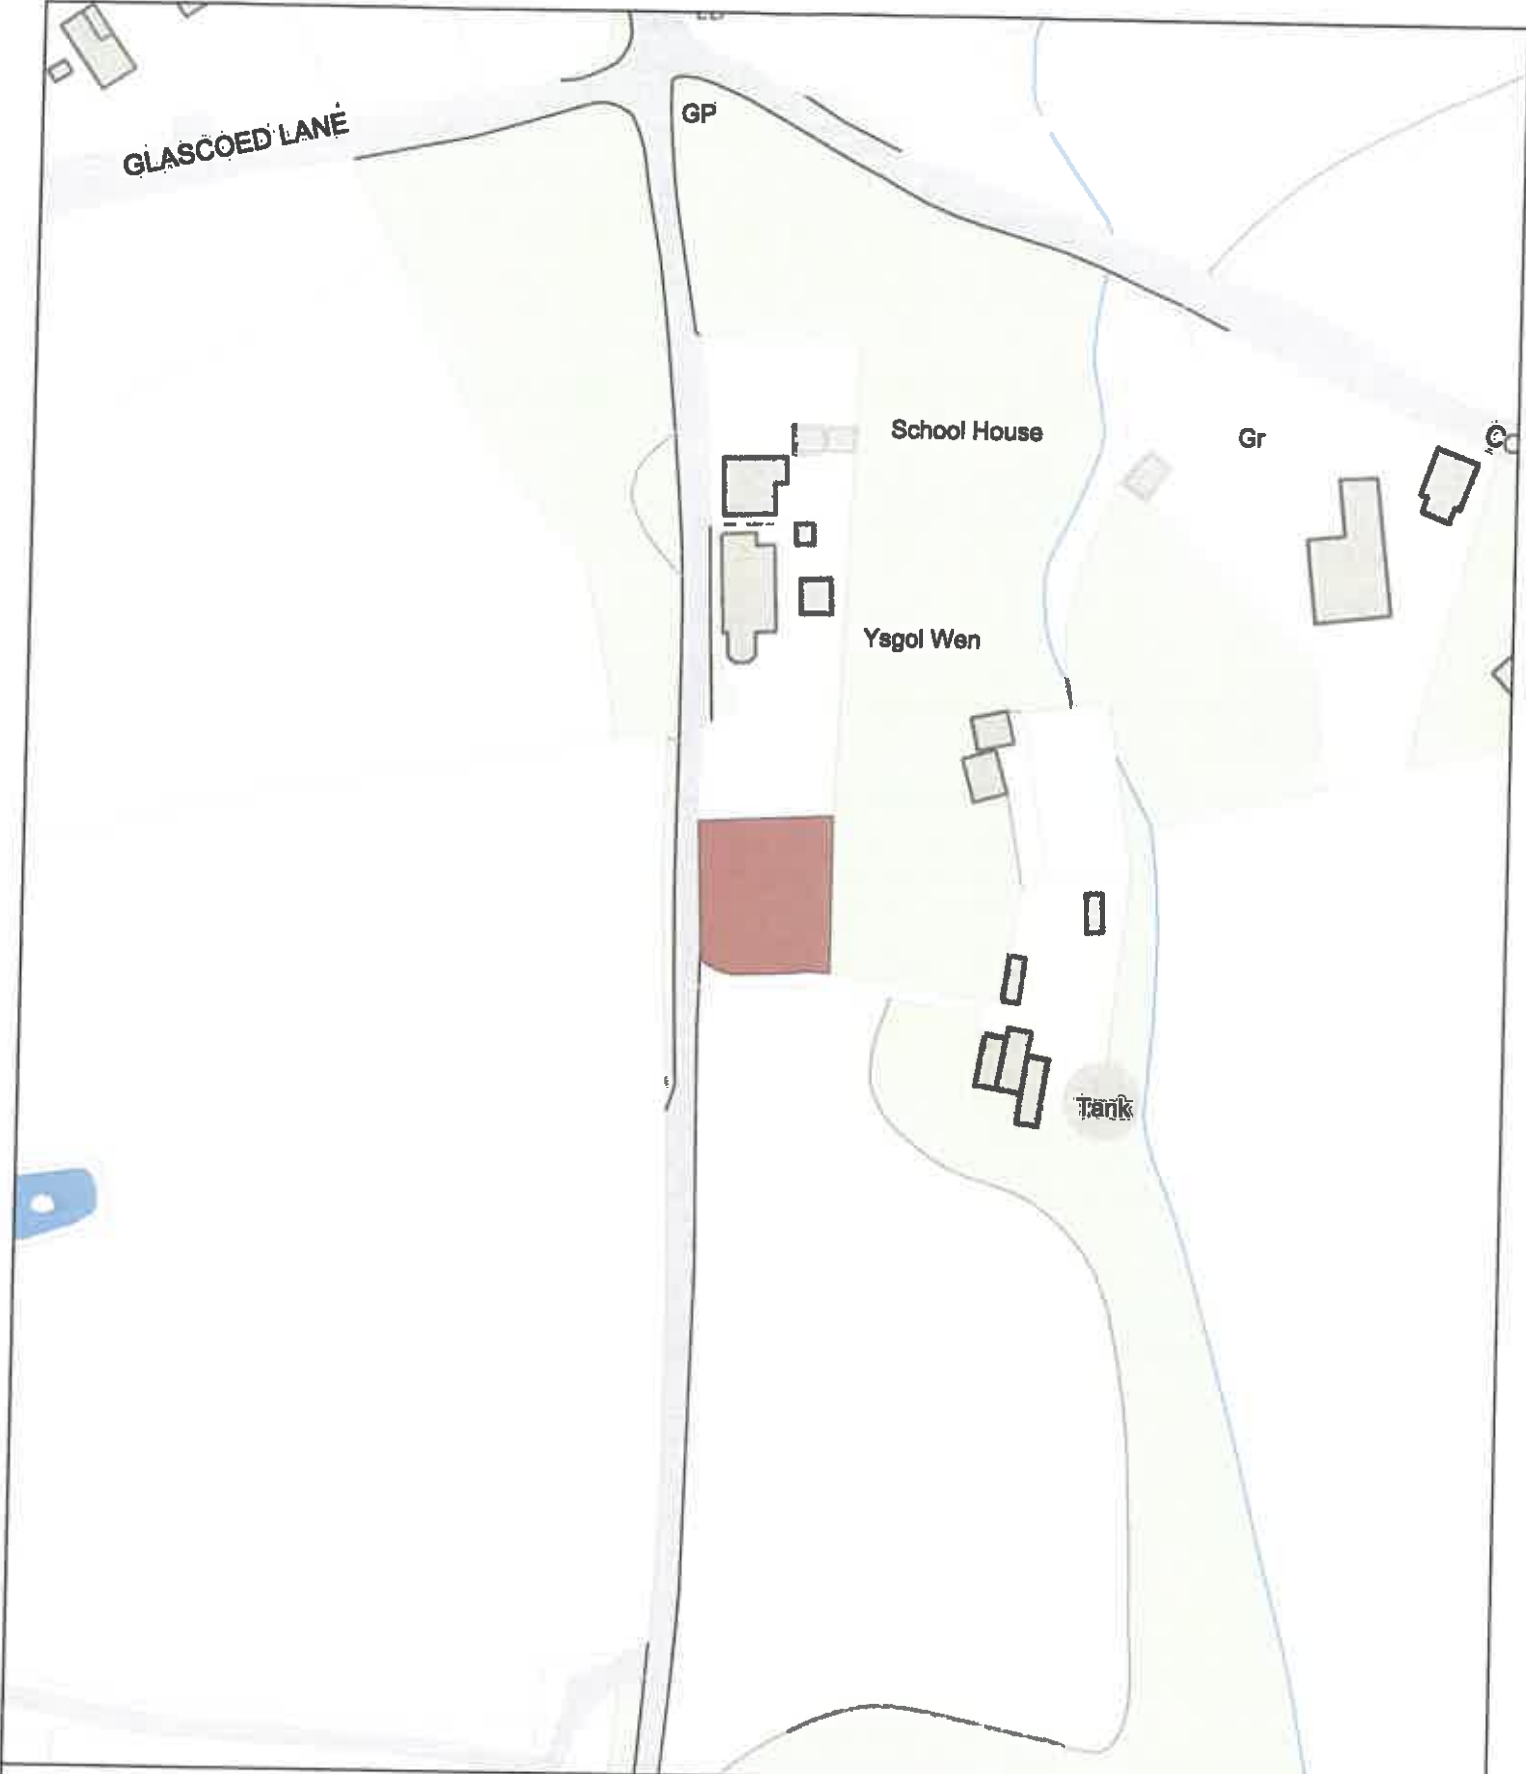

P.M
0059/24

LLB-PSPO-101

E (No Dogs) / G (Gwahardd)

Glascoed Common Play Area, Glascoed, Usk / Man Chwarae
Cytun Glascoed, Glascoed, Brynbuga

Date: 1st June 2024 / Dyddiad: 1af Mehefin 2024

Legend / Nodiant

No Dogs /
Gwahardd

1:1,250