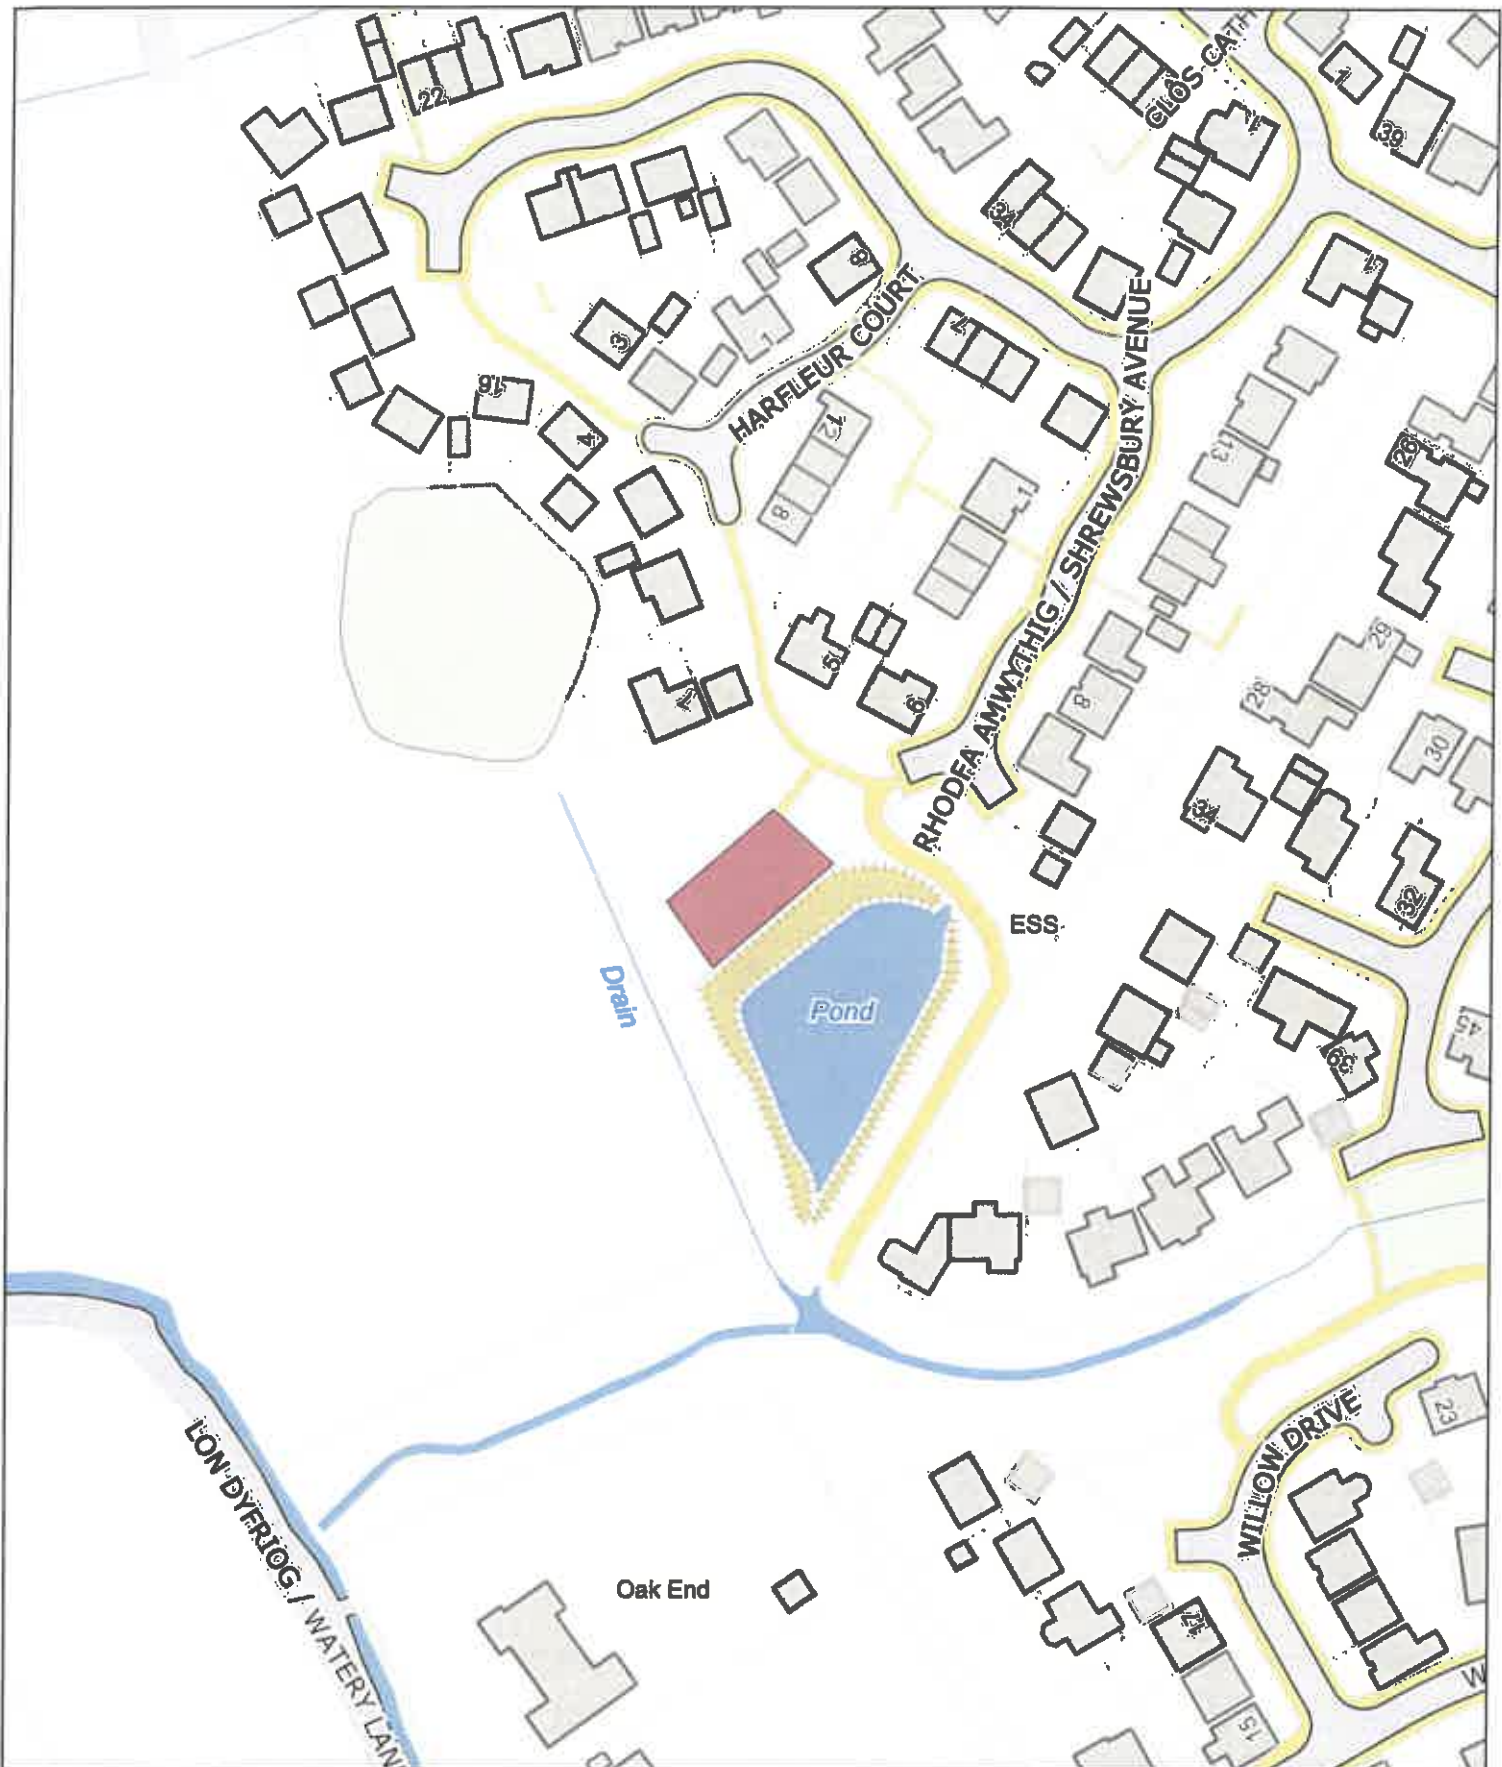

P.M
0059/2+

MON-PSPO-167

E (No Dogs) / G (Gwahardd)

Harfleur Court Play Area, Rockfield, Monmouth / Man Chwarae

Harfleur Court, Rockfield, Trefynwy

Date: 1st June 2024 / Dyddiad: 1af Mehefin 2024

Legend / Nodiant

No Dogs /
Gwahardd

1:1,250