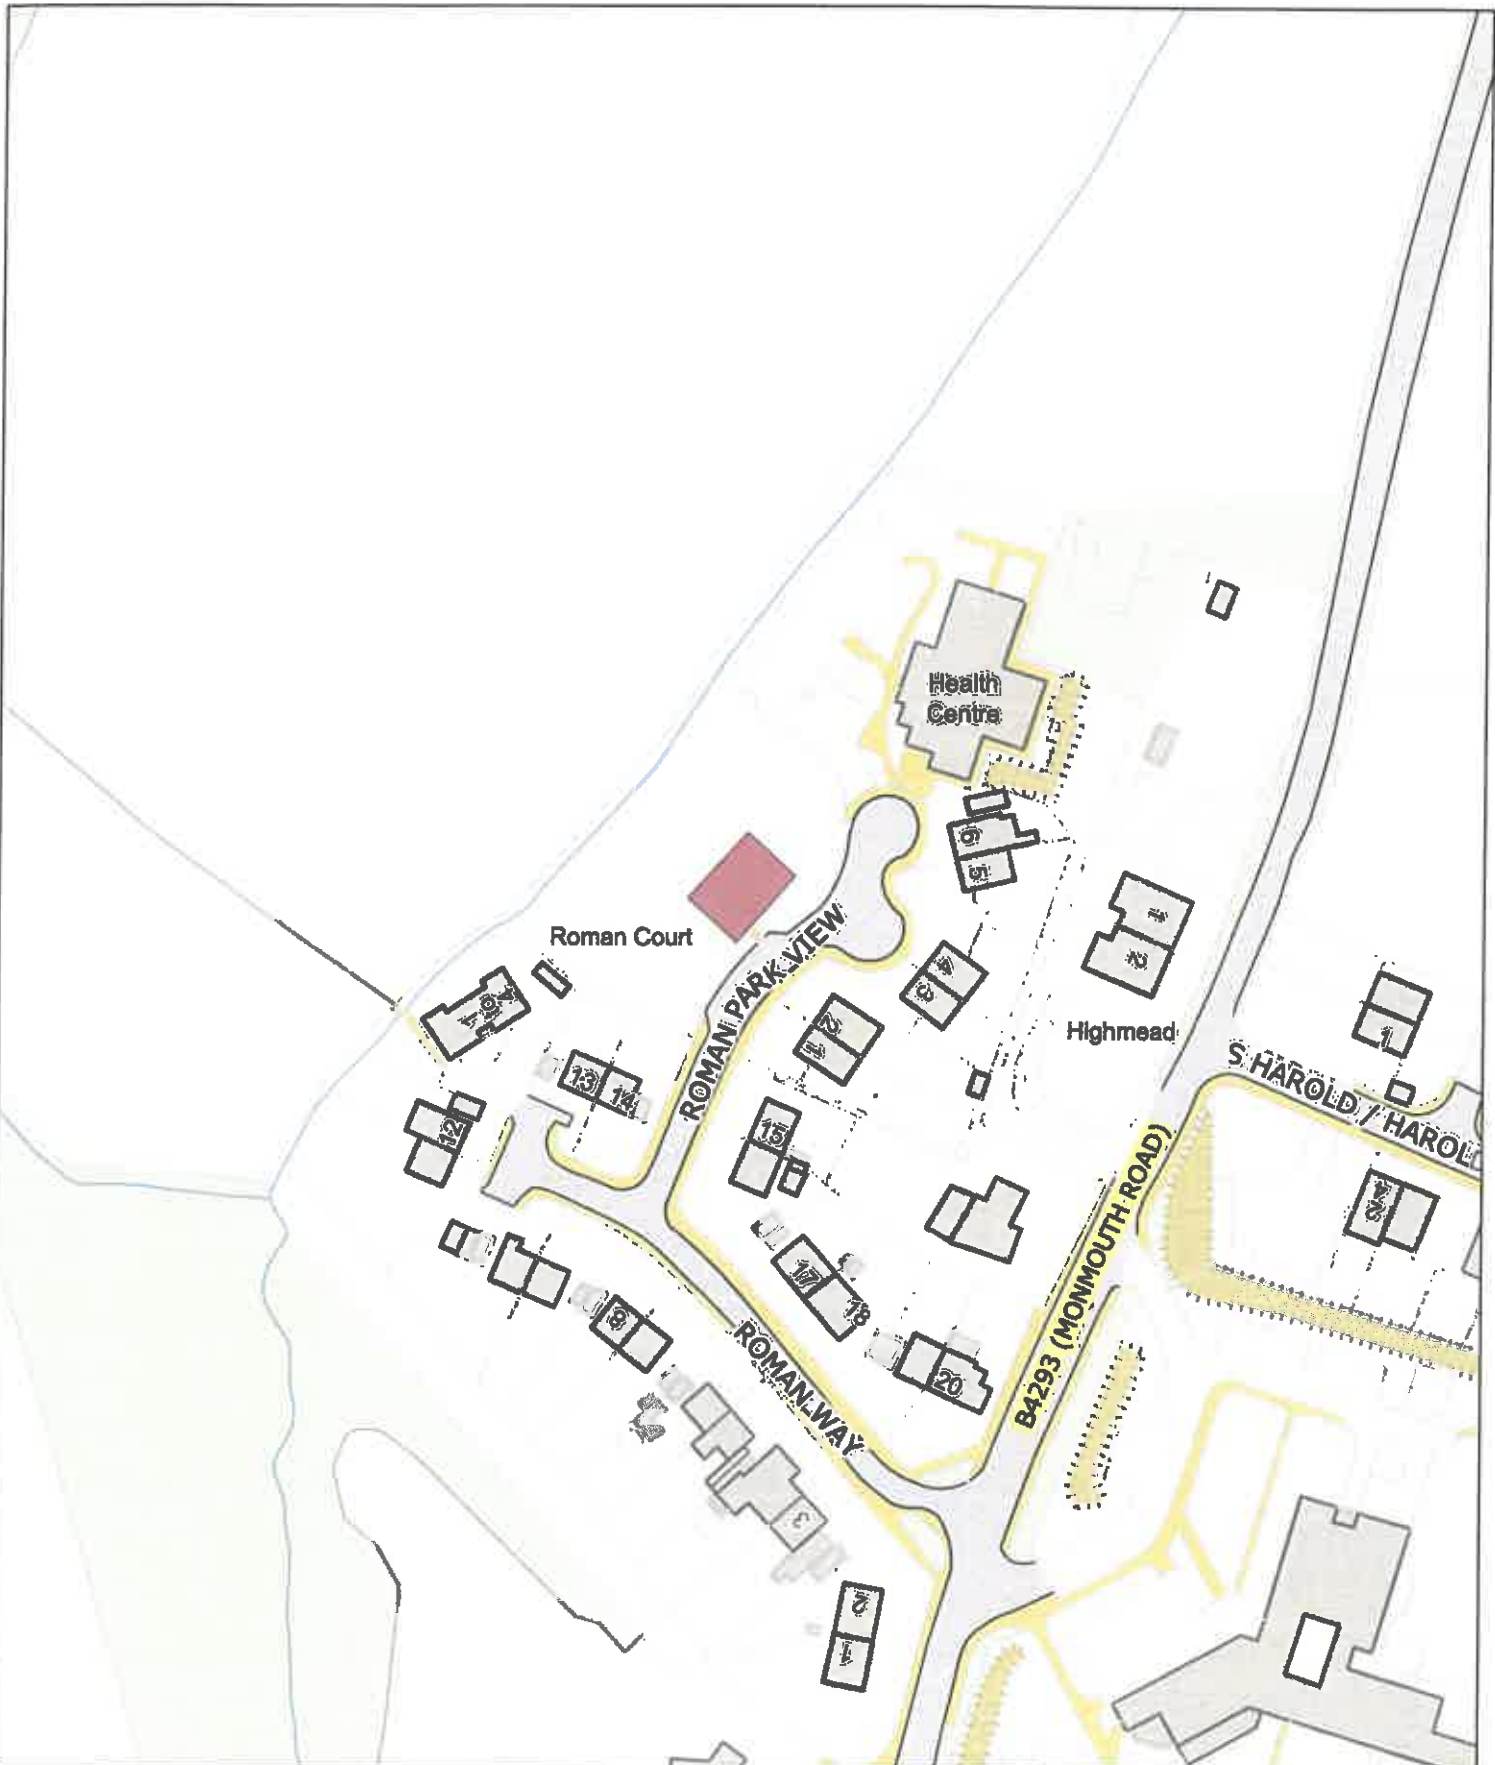

P.M
0059/24

TRL-PSPO-189
E (No Dogs) / G (Gwahardd)

Roman Park View Play Area, Trellech / Man Chwarae Roman Park View, Trellech

Date: 1st June 2024 / Dyddiad: 1af Mehefin 2024

Legend / Nodiant

No Dogs /
Gwahardd

1:1,250