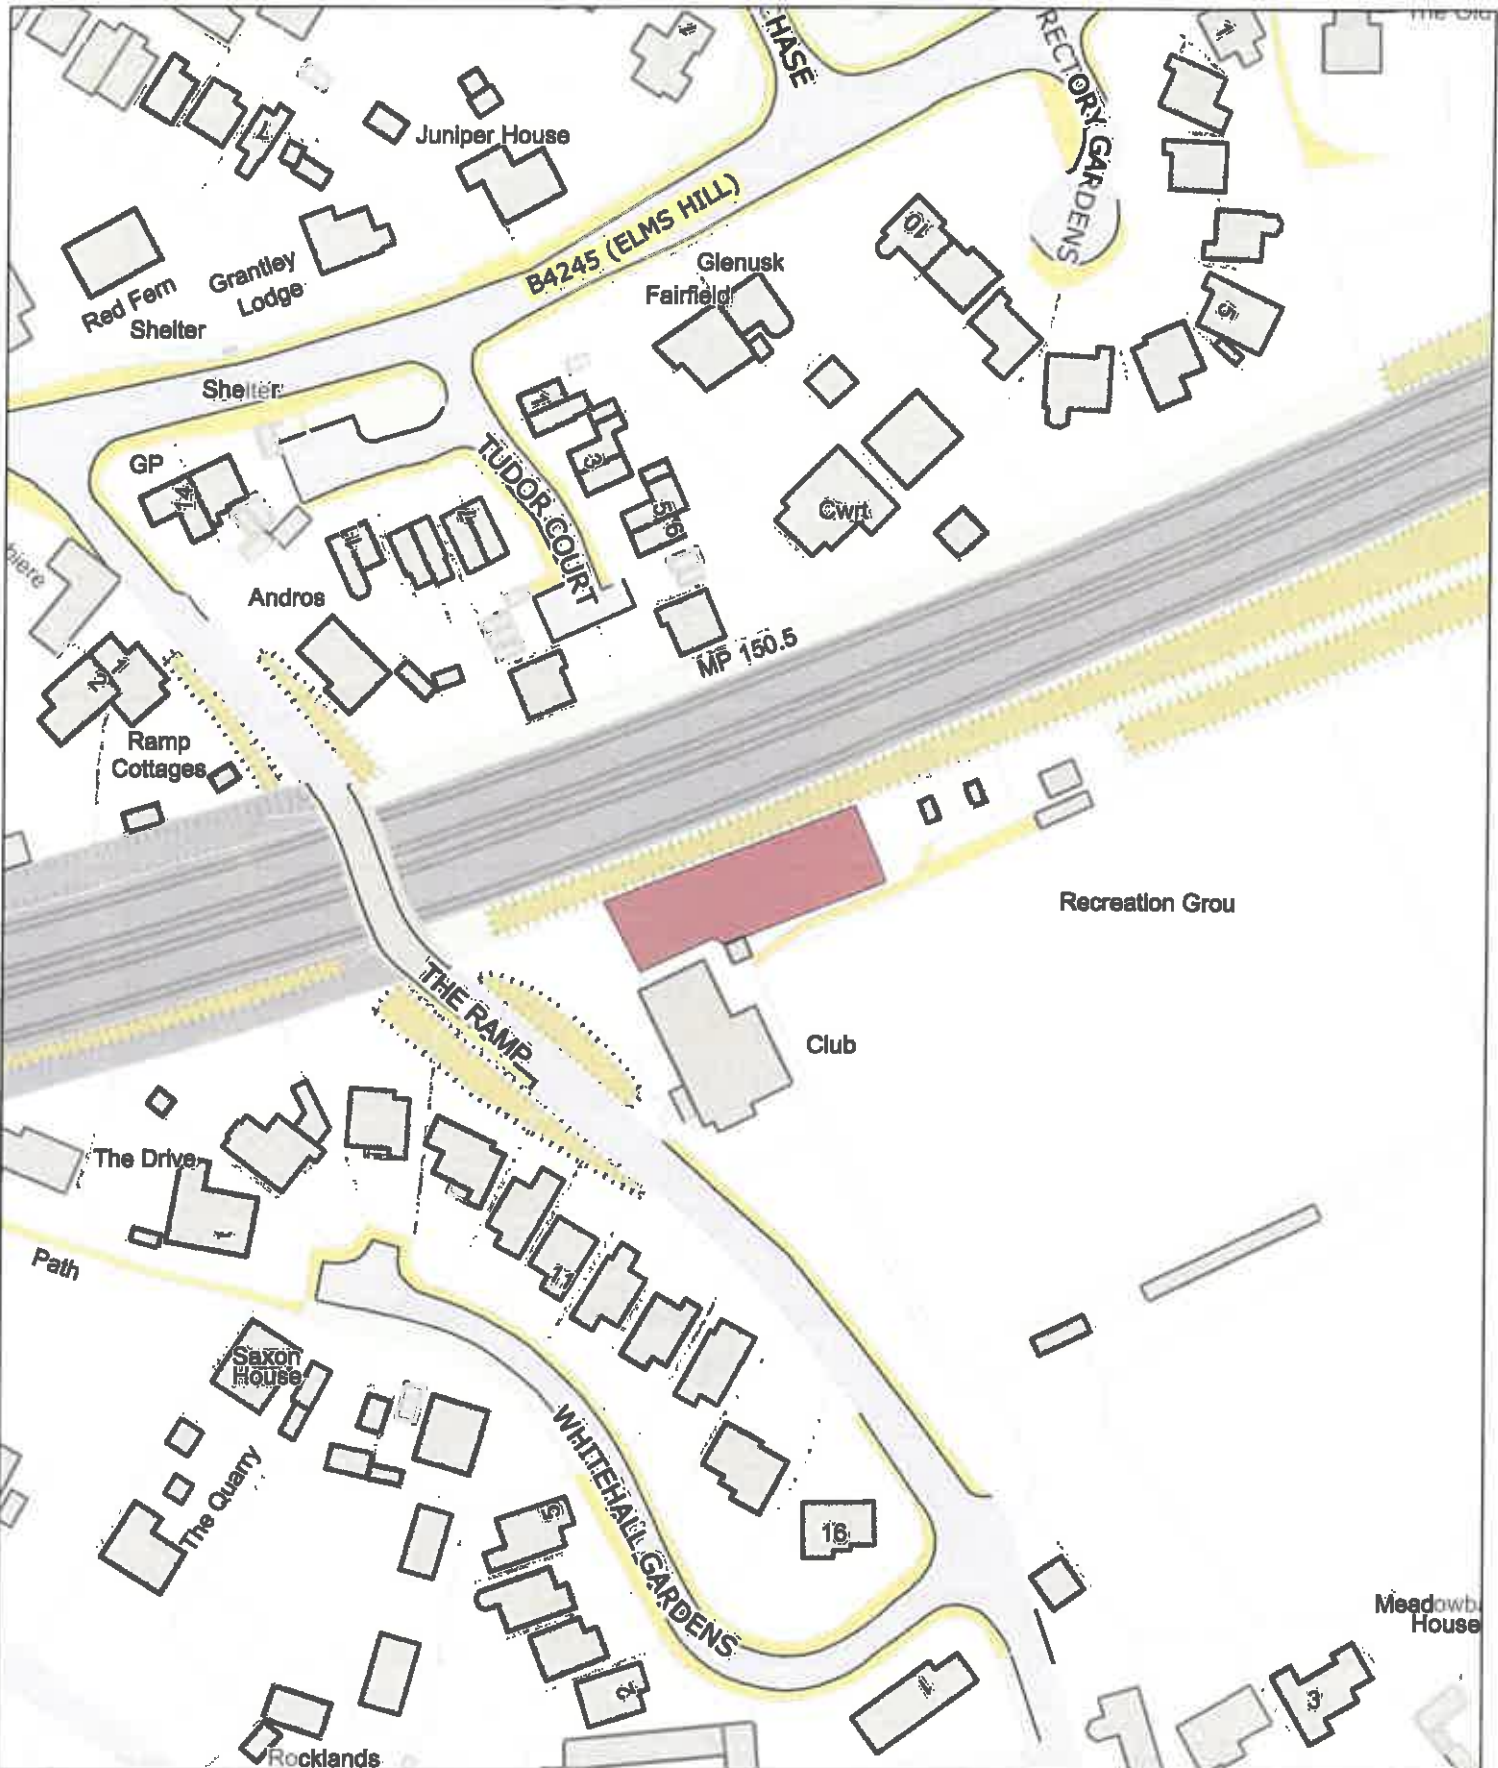

P.M
0059/24

MAU-PSPO-135
E (No Dogs) / G (Gwahardd)
Undy Football Club Play Area, Undy / Man Chwarae Clwb Pel-droed Gwndy, Gwndy
Date: 1st June 2024 / Dyddiad: 1af Mehefin 2024

Legend / Nodiant

No Dogs / Gwahardd █

1:1,250