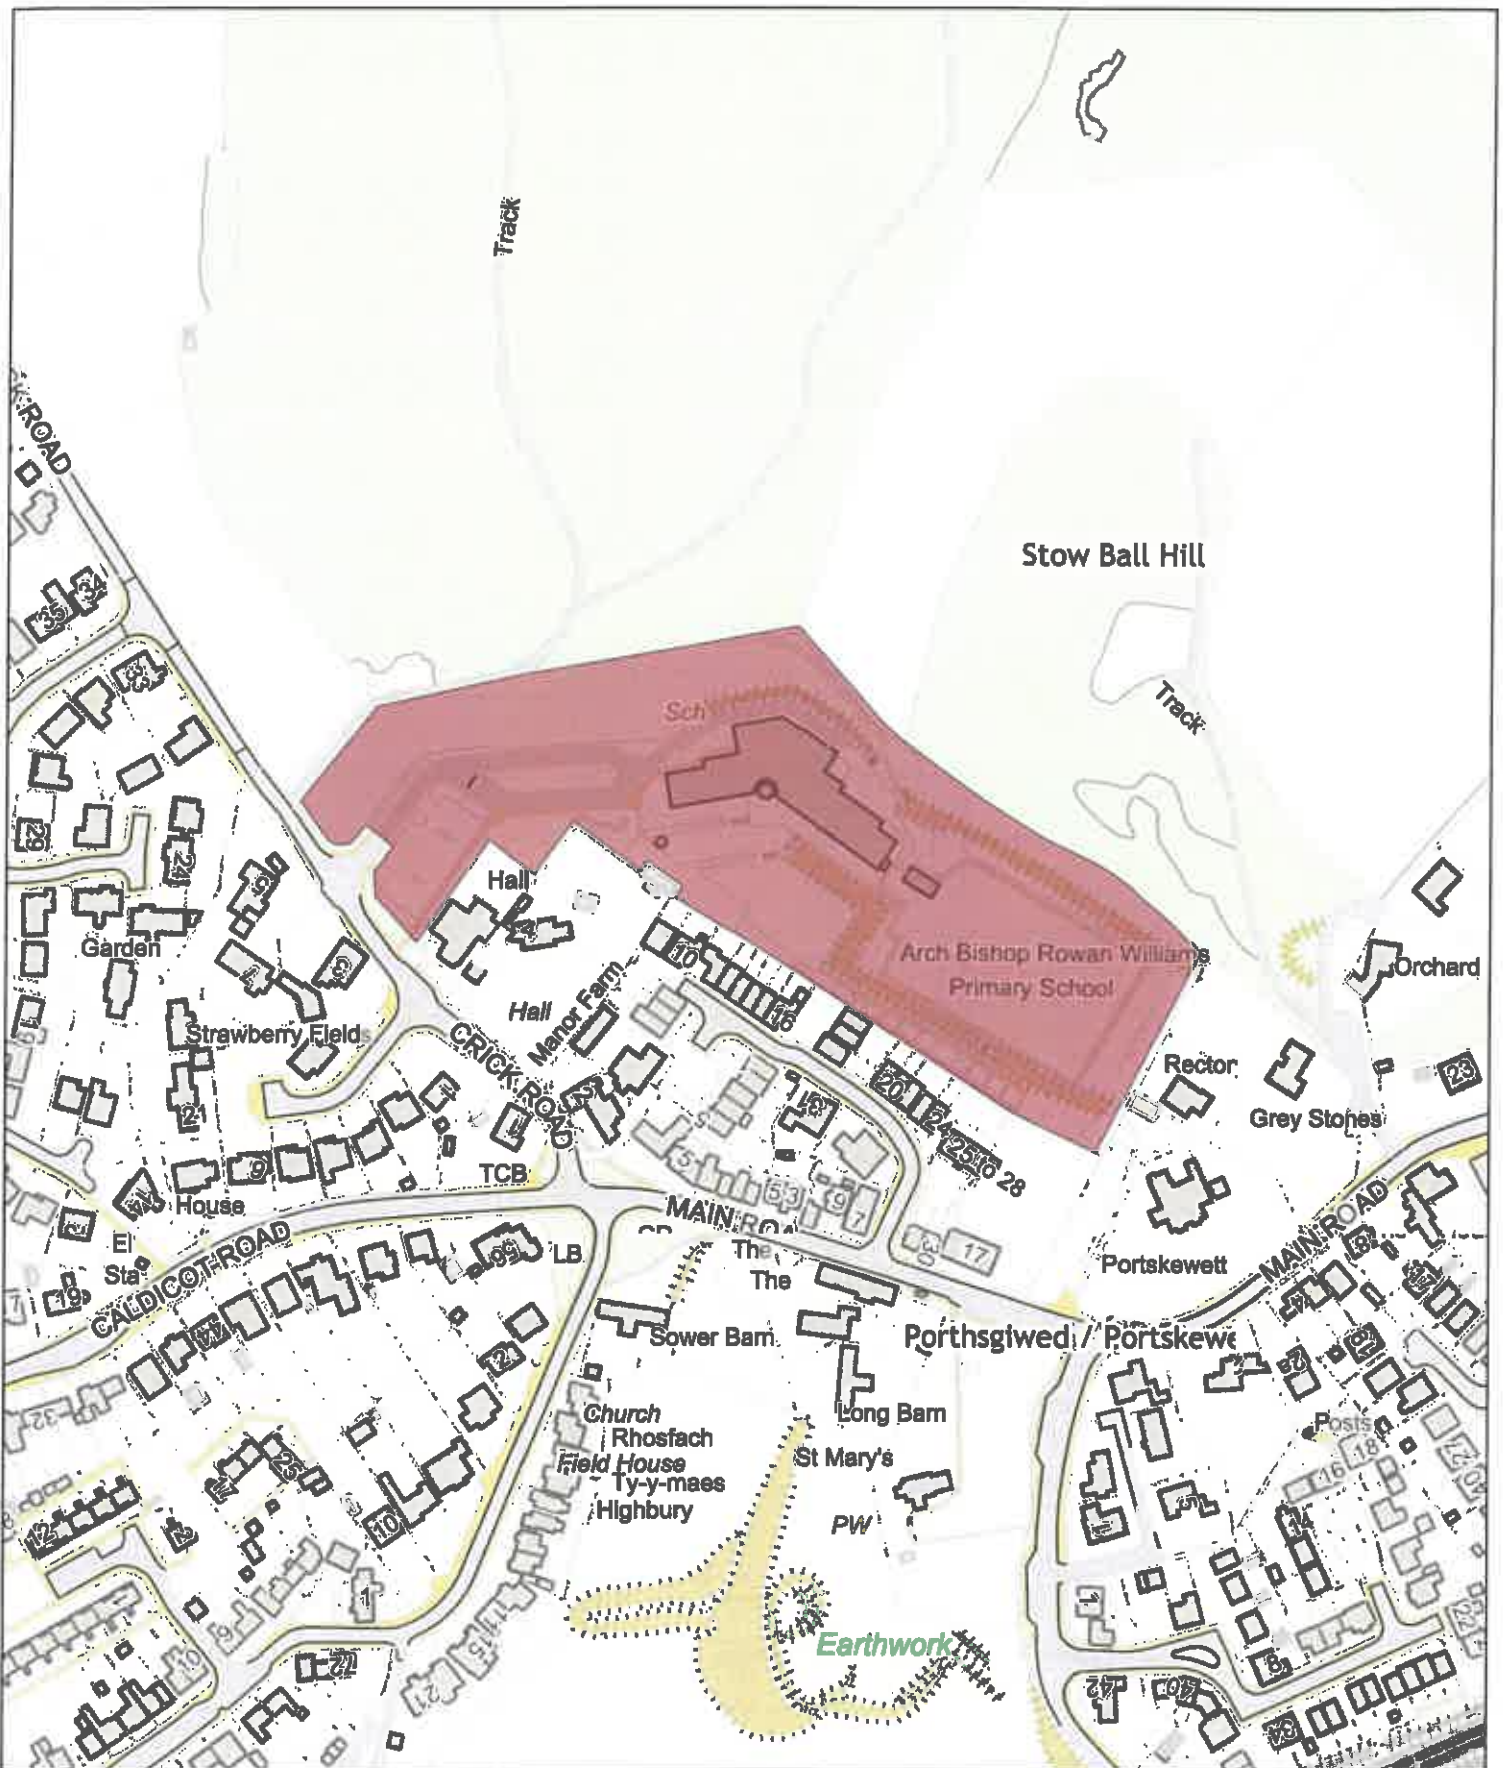

P.M
0059/24

PSK-PSPO-172

E (No Dogs) / G (Gwahardd)

Archbishop Rowan Williams Church in Wales School, Crick Road,
Portskewett / Ysgol Yr Eglwys yng Nghymru yr Archesgob Rowan
Williams, Ffprdd Crick, Porthsgiwed

Date: 1st June 2024 / Dyddiad: 1af Mehefin 2024

Legend / Nodiad

No Dogs /
Gwahardd

1:2,500