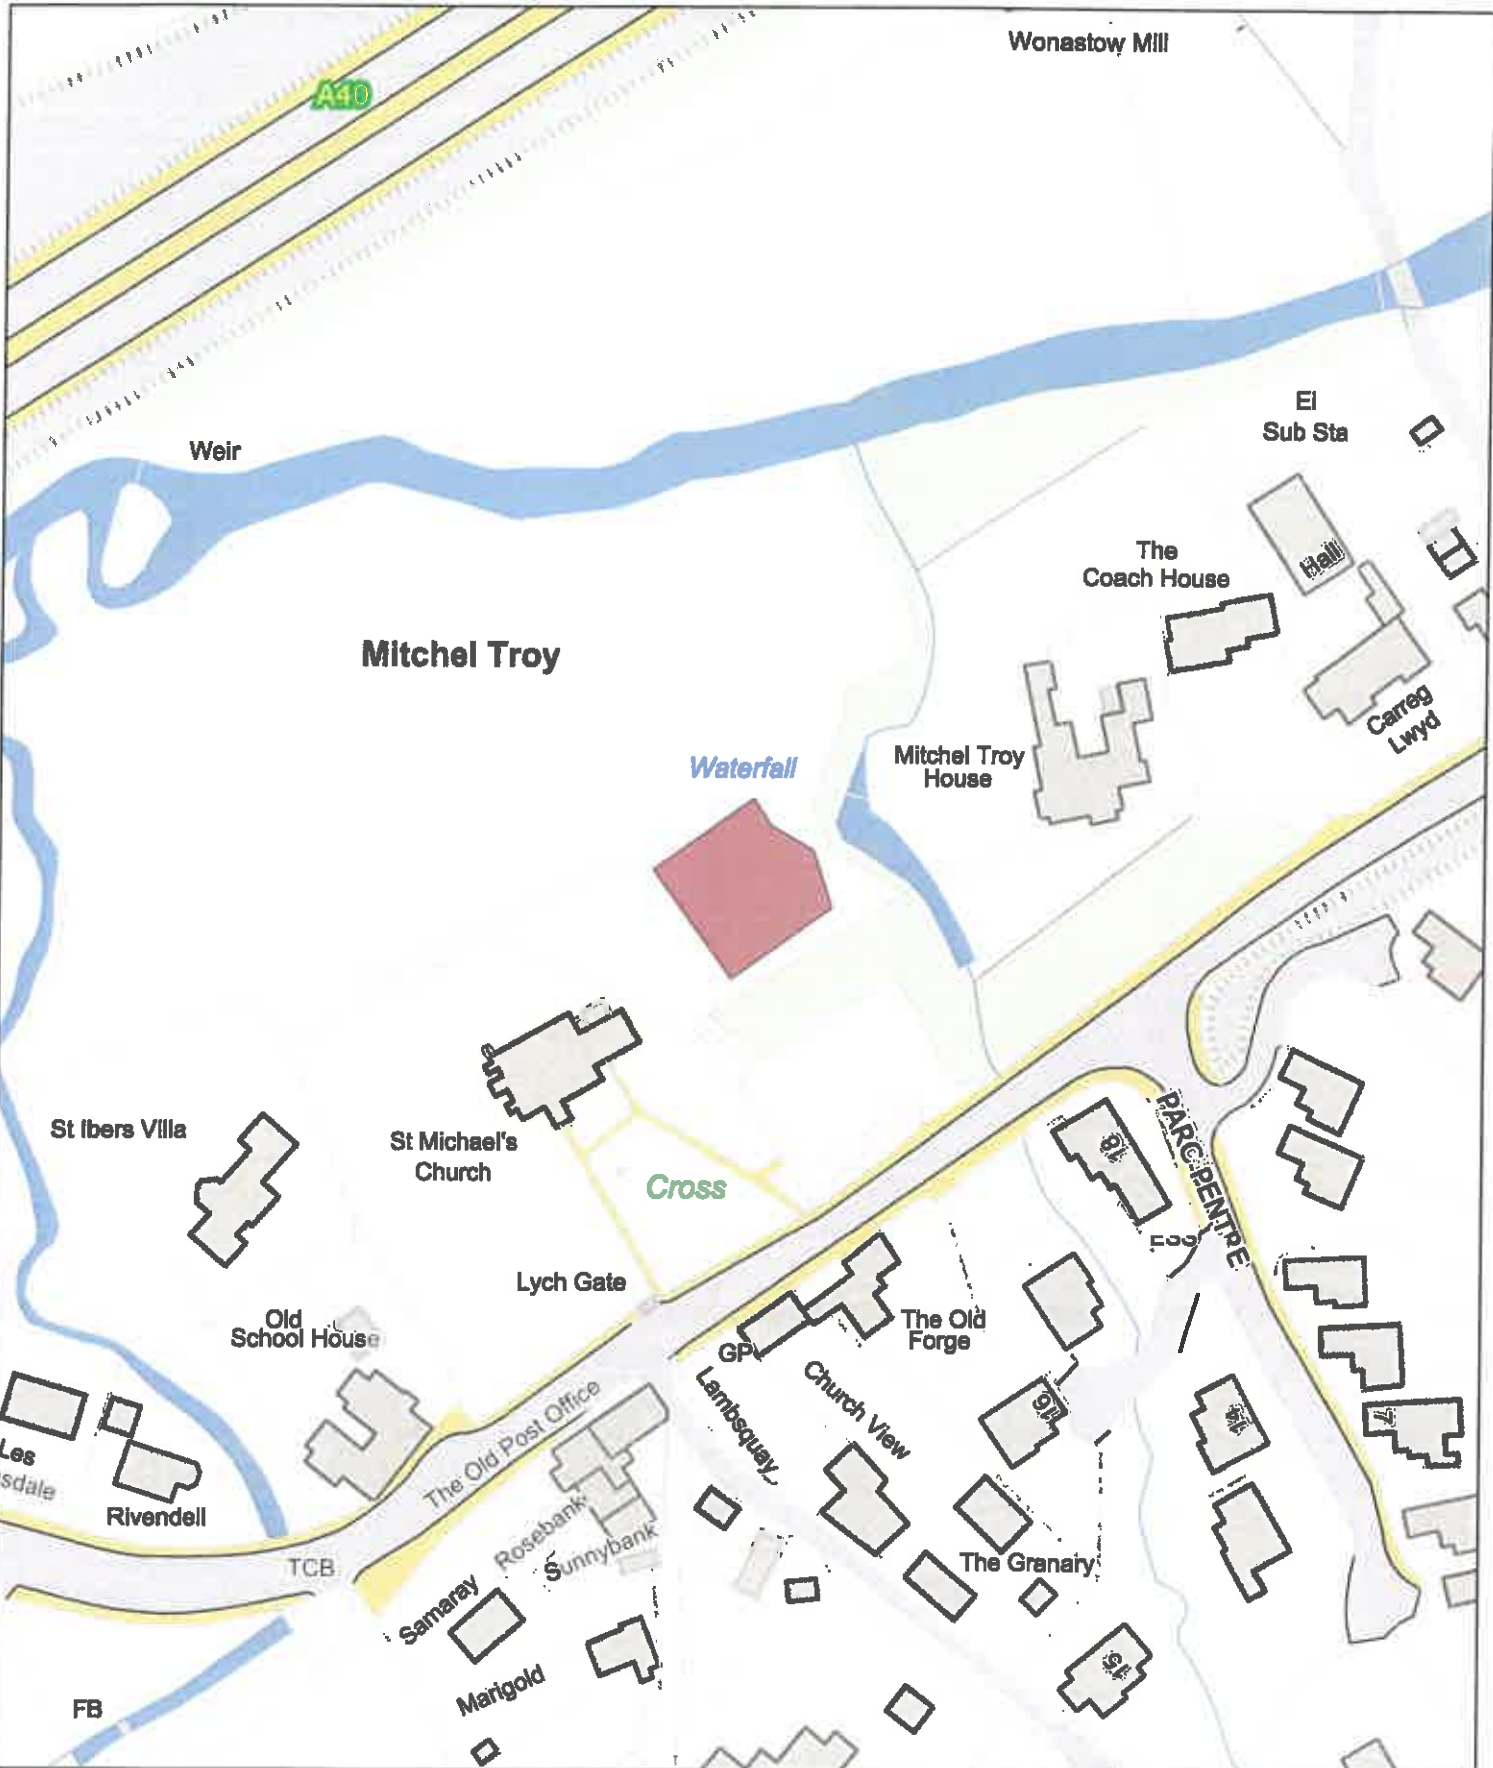

Date: 1st June 2024 / Dyddiad: 1af Mehefin 2024

Legend / Nodiant

No Dogs /
Gwahardd

1:2,500

P.M
0059/24

MTR-PSPO-142

E (No Dogs) / G (Gwahardd)

Mitchel Troy Play Area / Man Chwarae Mitchel Troy