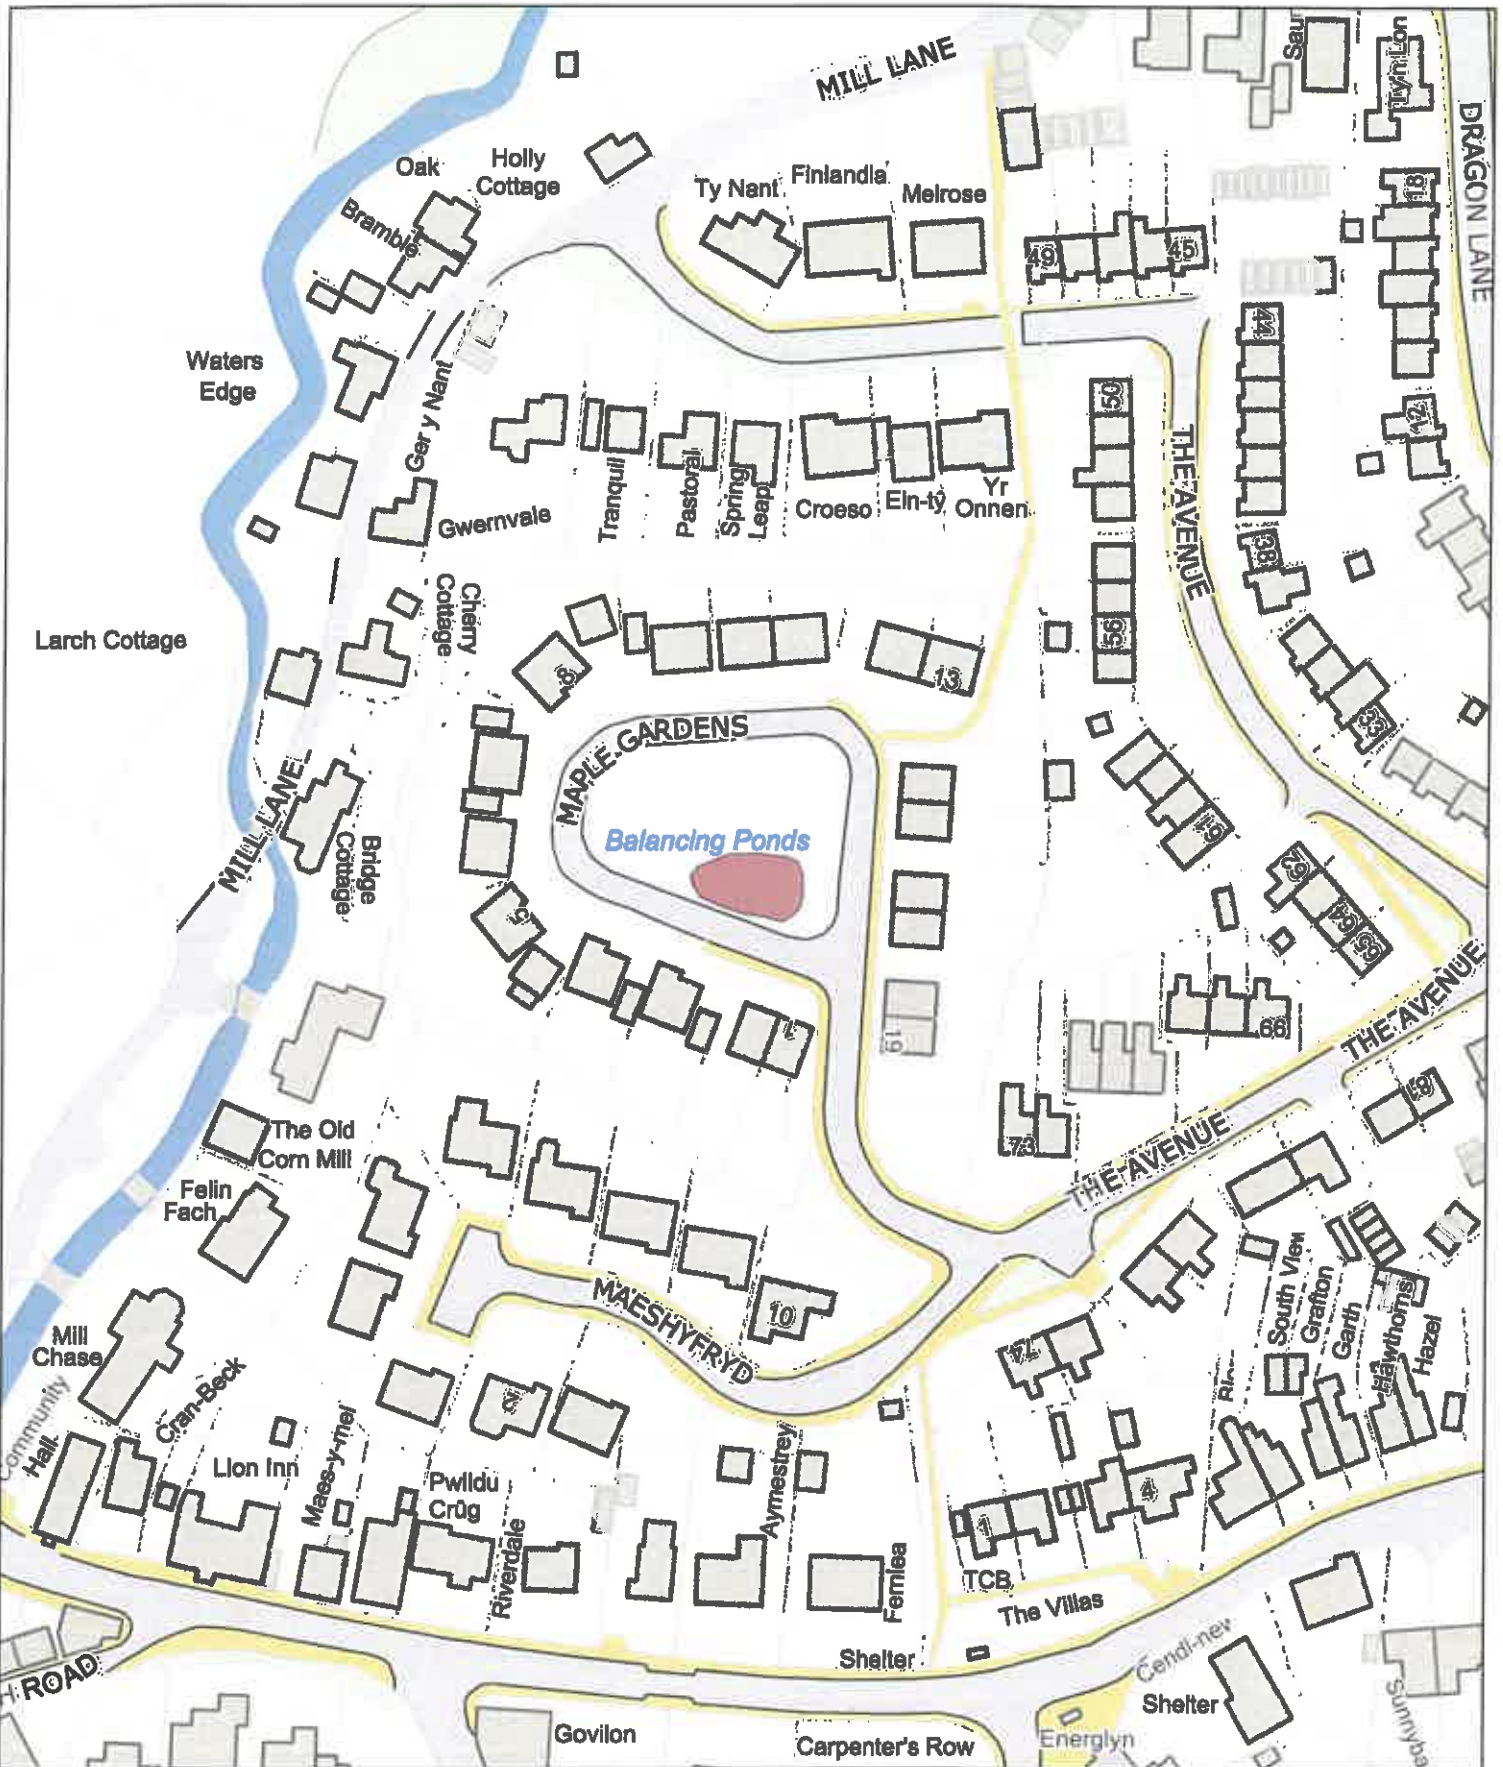

Date: 1st June 2024 / Dyddiad: 1af Mehefin 2024

Legend / Nodiant

No Dogs /
Gwahardd

1:1,250

P.M
0059/24

LLF-PSPO-115

E (No Dogs) / G (Gwahardd)

Maple Gardens Play Area, Govilon / Man Chwarae Maple
Gardens, Goflon