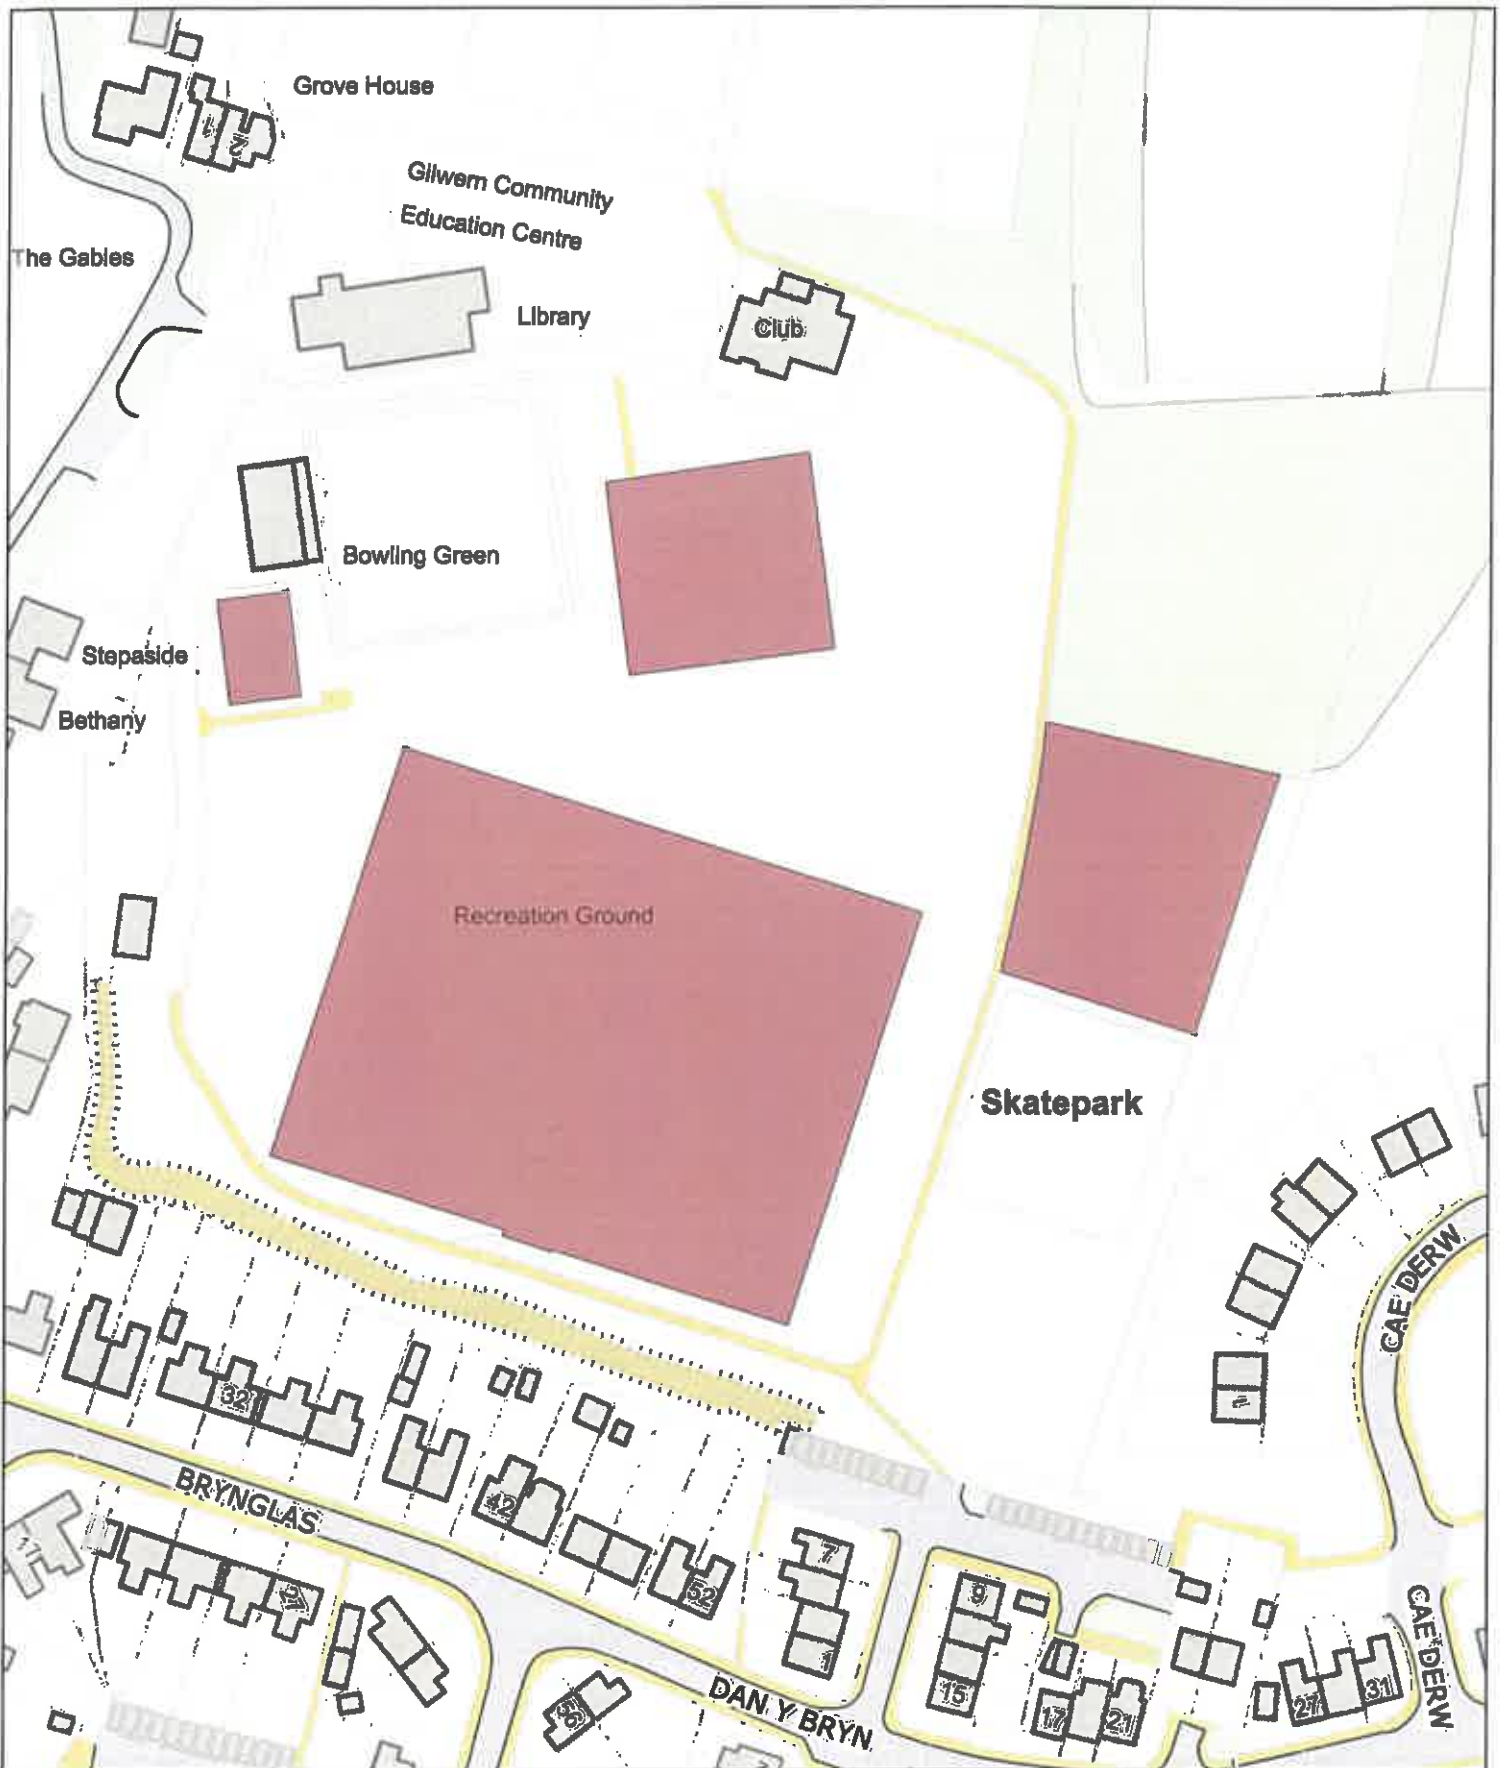

Legend / Nodiant

Dogs on Leads / Tennyn yn Unig 

1:1,250

P.M
0059/24

LLY-PSPO-108

E (No Dogs) / G (Gwahardd)

Gilwern Recreation Ground Games Areas / Pump Track / Cae Hamdden ardaloedd gemau/ trac pwmp Gilwern