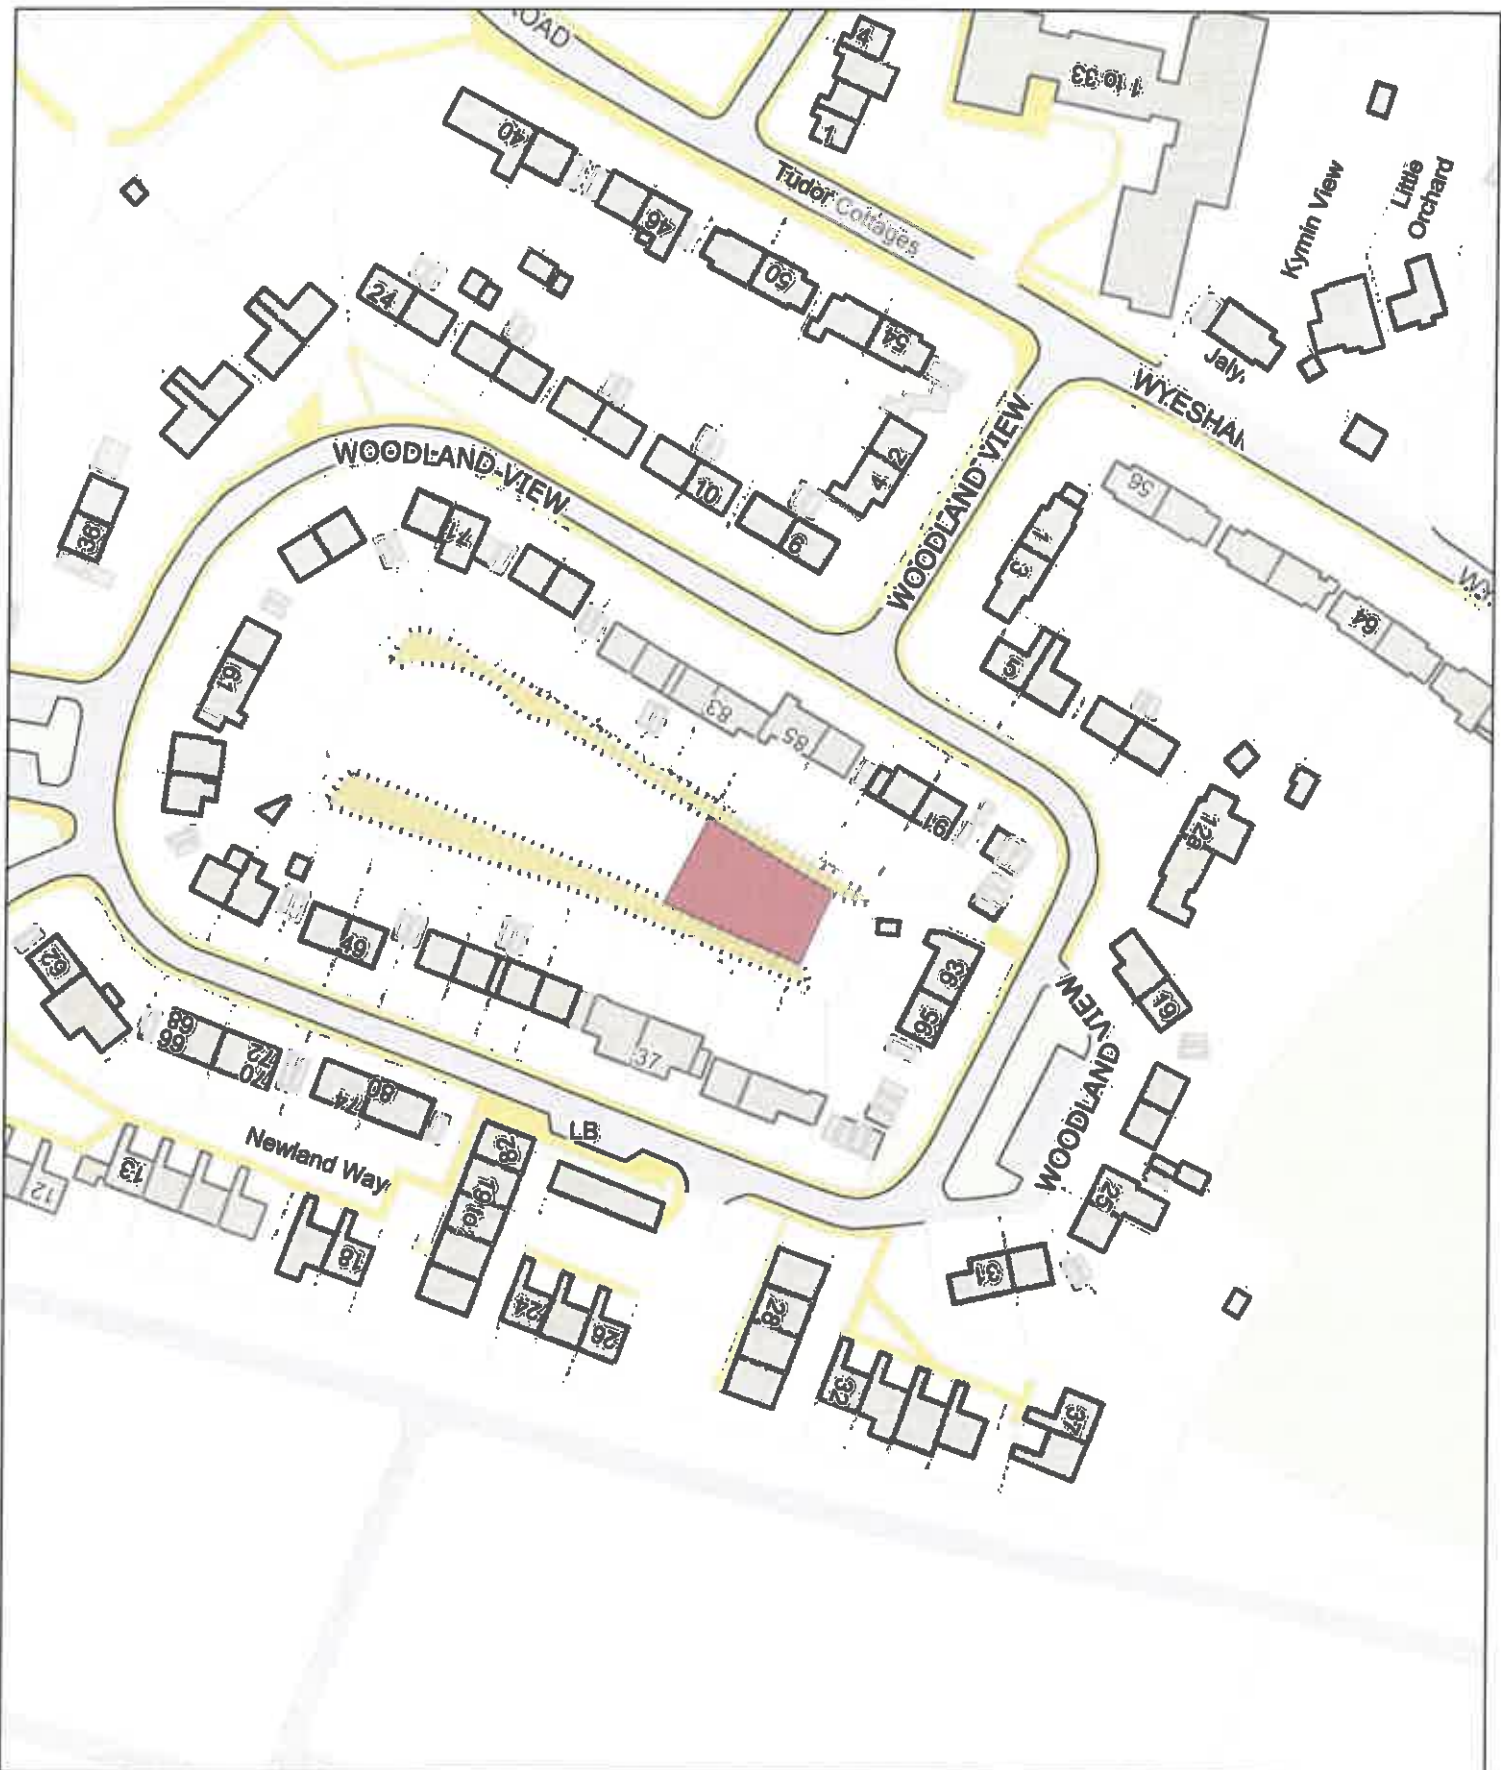

Legend / Nodiant

**No Dogs /
Gwahardd**

1:1,250

P.M
0059/24

MON-PSPO-148

E (No Dogs) / G (Gwahardd)

**Woodland View Play Area, Wyesham, Monmouth / Man
Chwarae Woodland View, Wyesham, Trefynwy**

Date: 1st June 2024 / Dyddiad: 1af Mehefin 2024