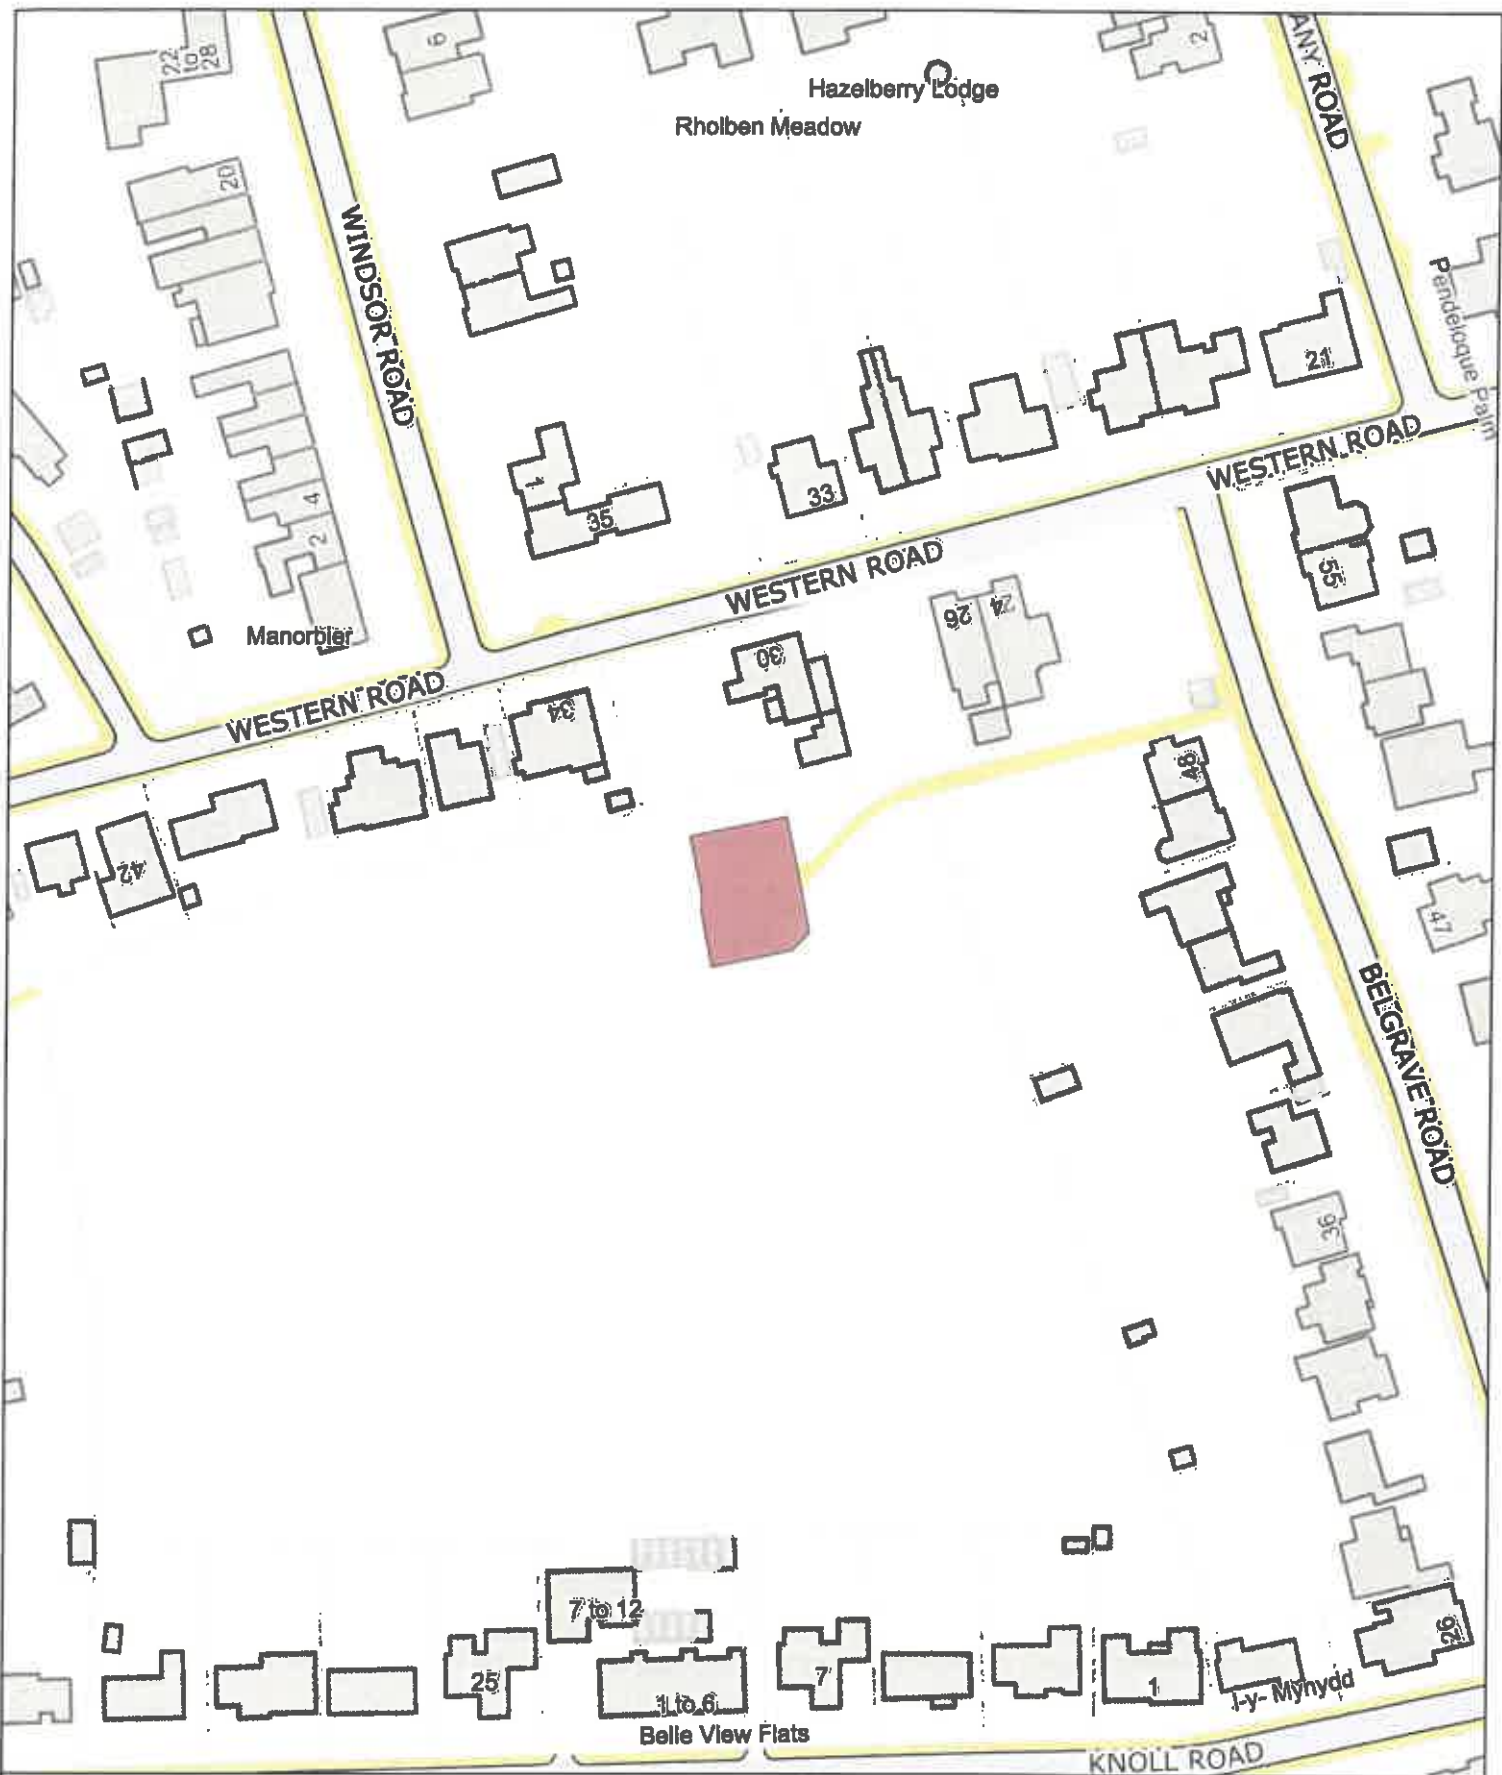

P.M
0059/24

ABVY-PSPO-005

E (No Dogs) / G (Gwahardd)

**Belgrave Park Play Area, Abergavenny / Man Chwarae Parc
Belgrave, Y Fenni**

Date: 1st June 2024 / Dyddiad: 1af Mehefin 2024

Legend / Nodiant

**No Dogs /
Gwahardd**

1:1,250