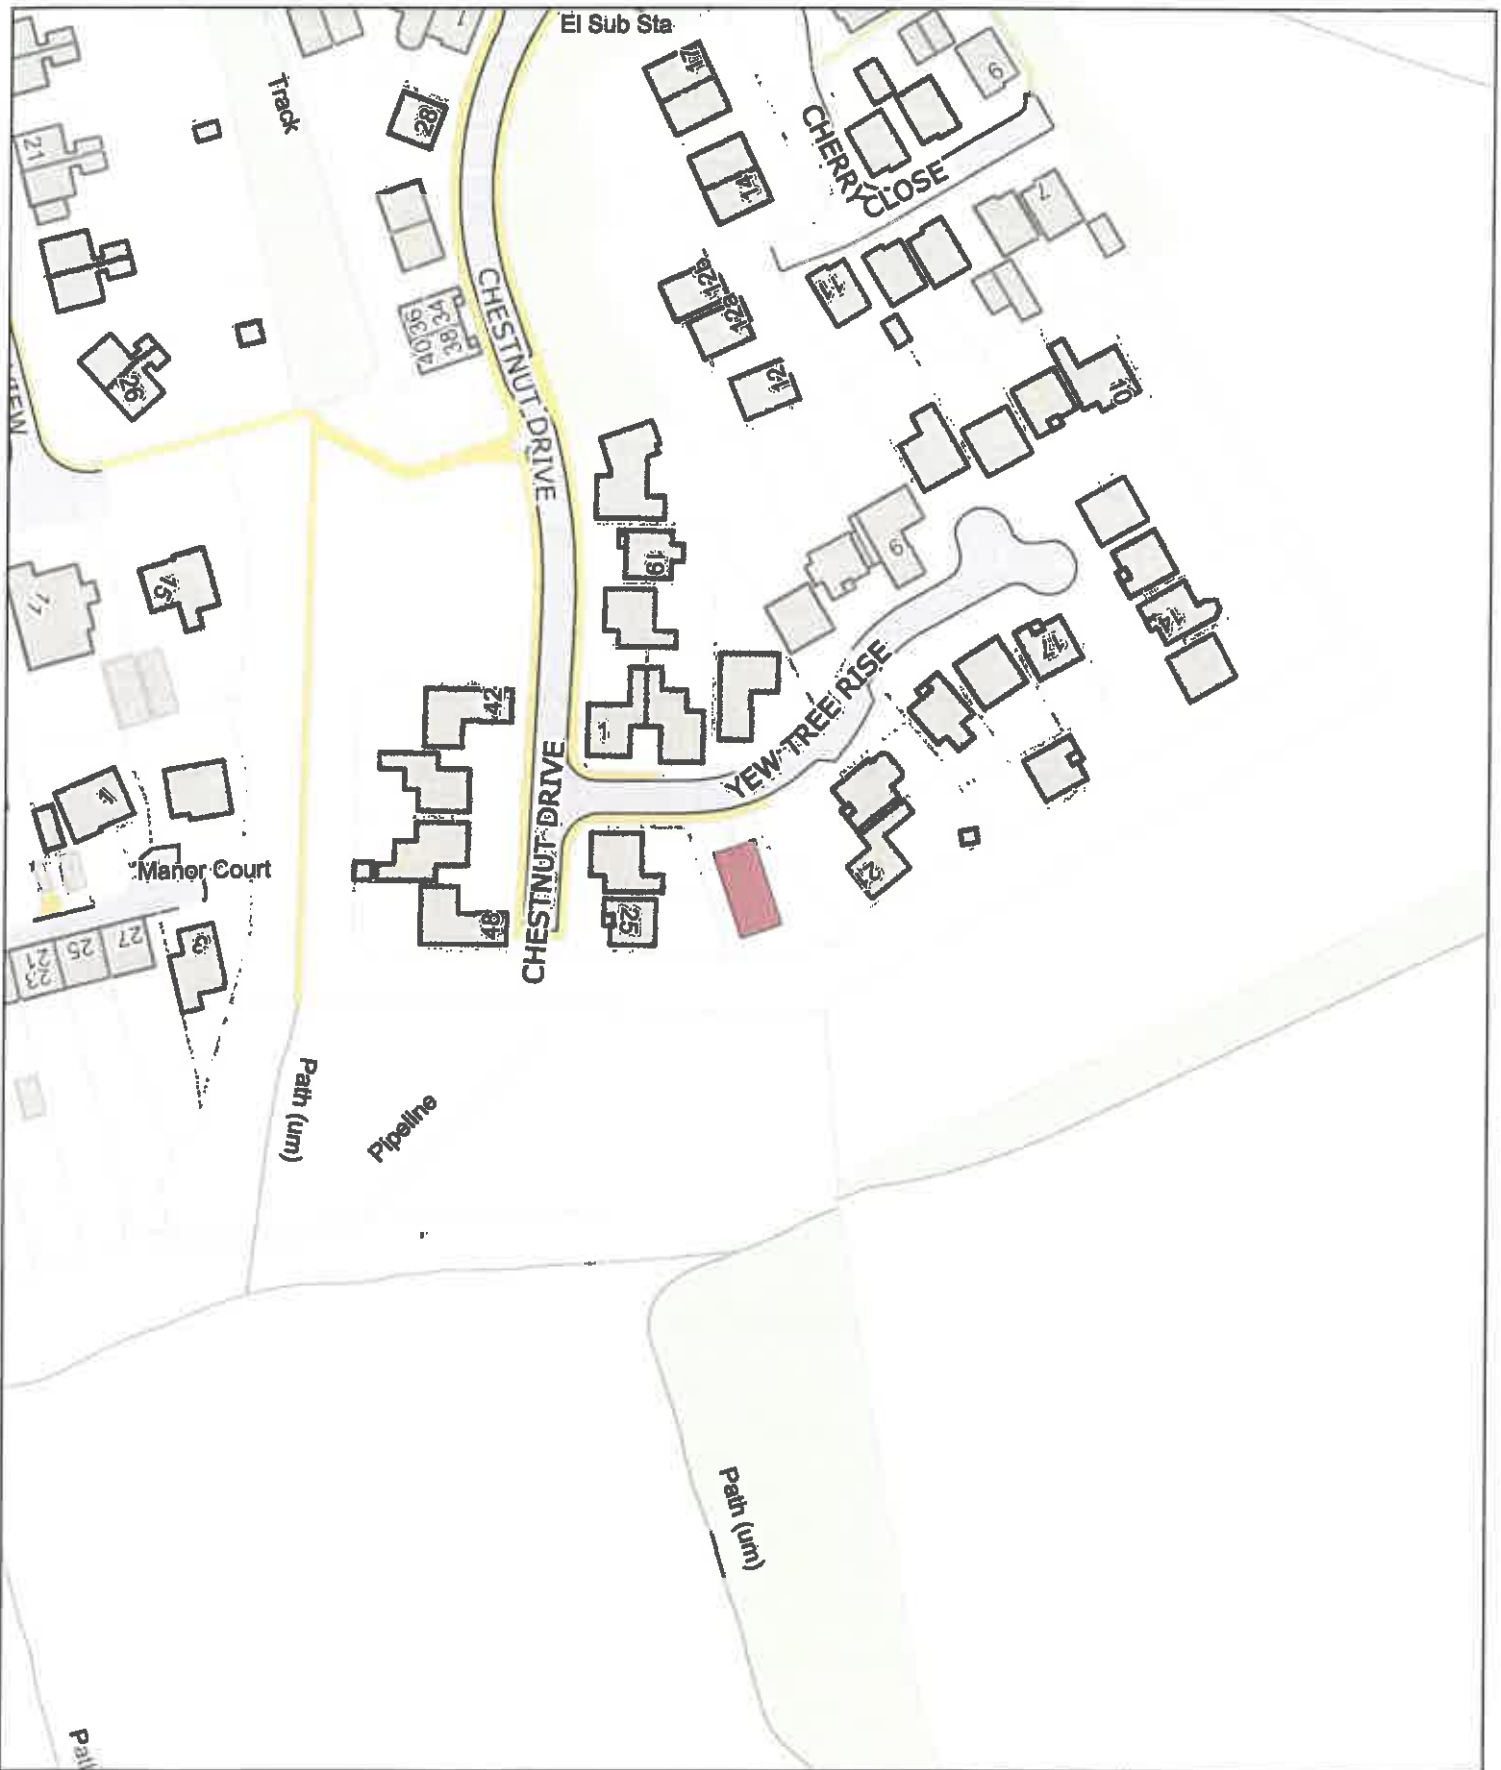

P.M
0059/24

ROG-PSPO-176

E (No Dogs) / G (Gwahardd)

Yew Tree Rise Play Area, Rogiet / Man Chwarae Yew Tree Rise,
Rogiet

Date: 1st June 2024 / Dyddiad: 1af Mehefin 2024

Legend / Nodiant

No Dogs /
Gwahardd

1:1,250