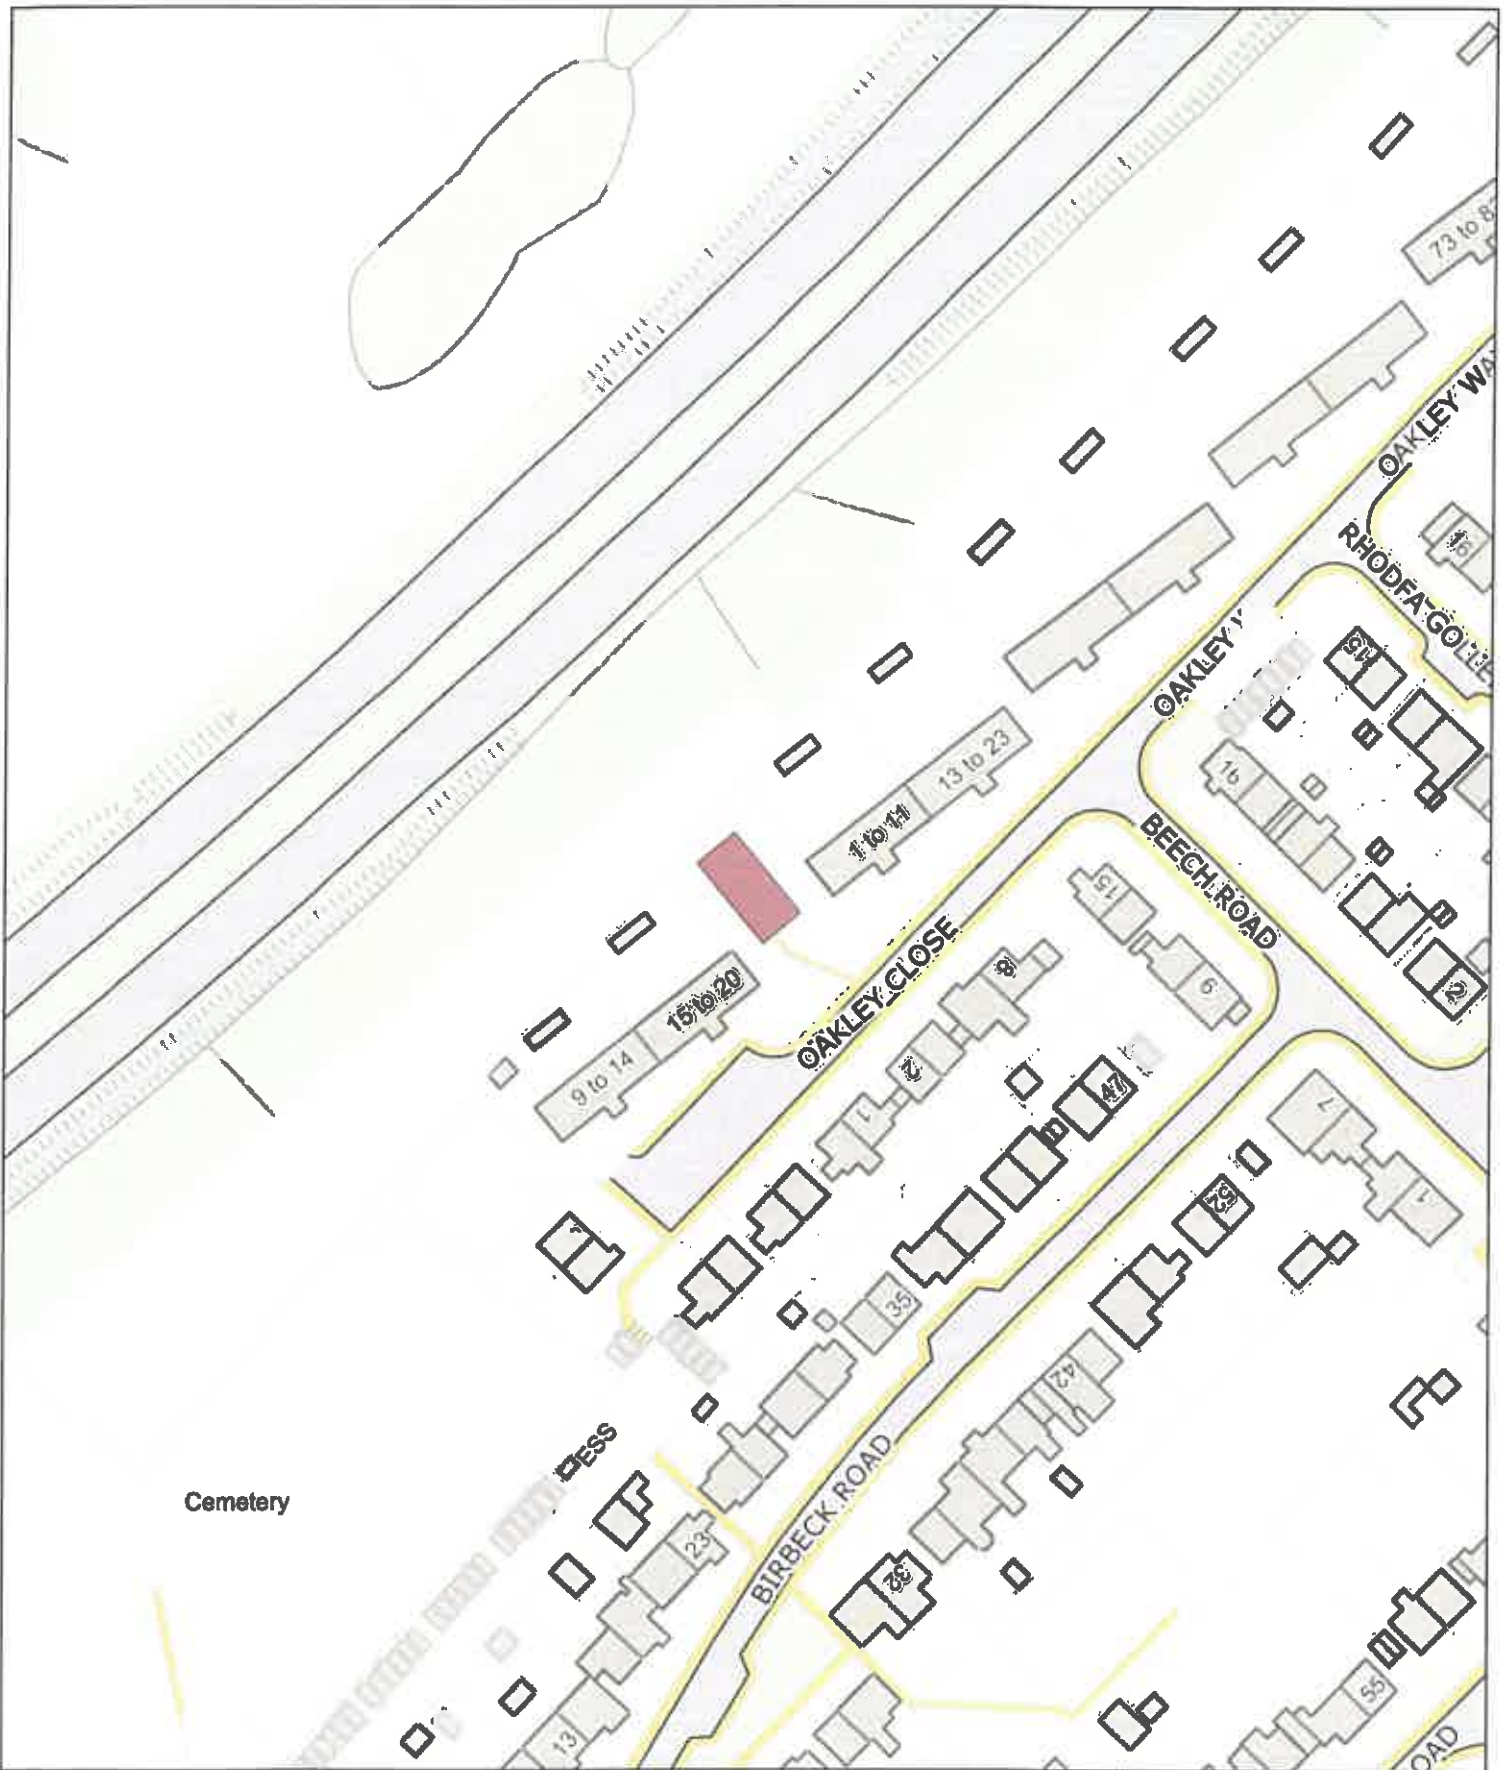

Cemetery

P.M
0059/24

CDT-PSPO-041

E (No Dogs) / G (Gwahardd)

Oakley Close Play Area, Caldicot / Man Chwarae Clos Oakley, Cil-y-coed

Date: 1st June 2024 / Dyddiad: 1af Mehefin 2024

Legend / Nodiant

No Dogs /
Gwahardd

1:1,250