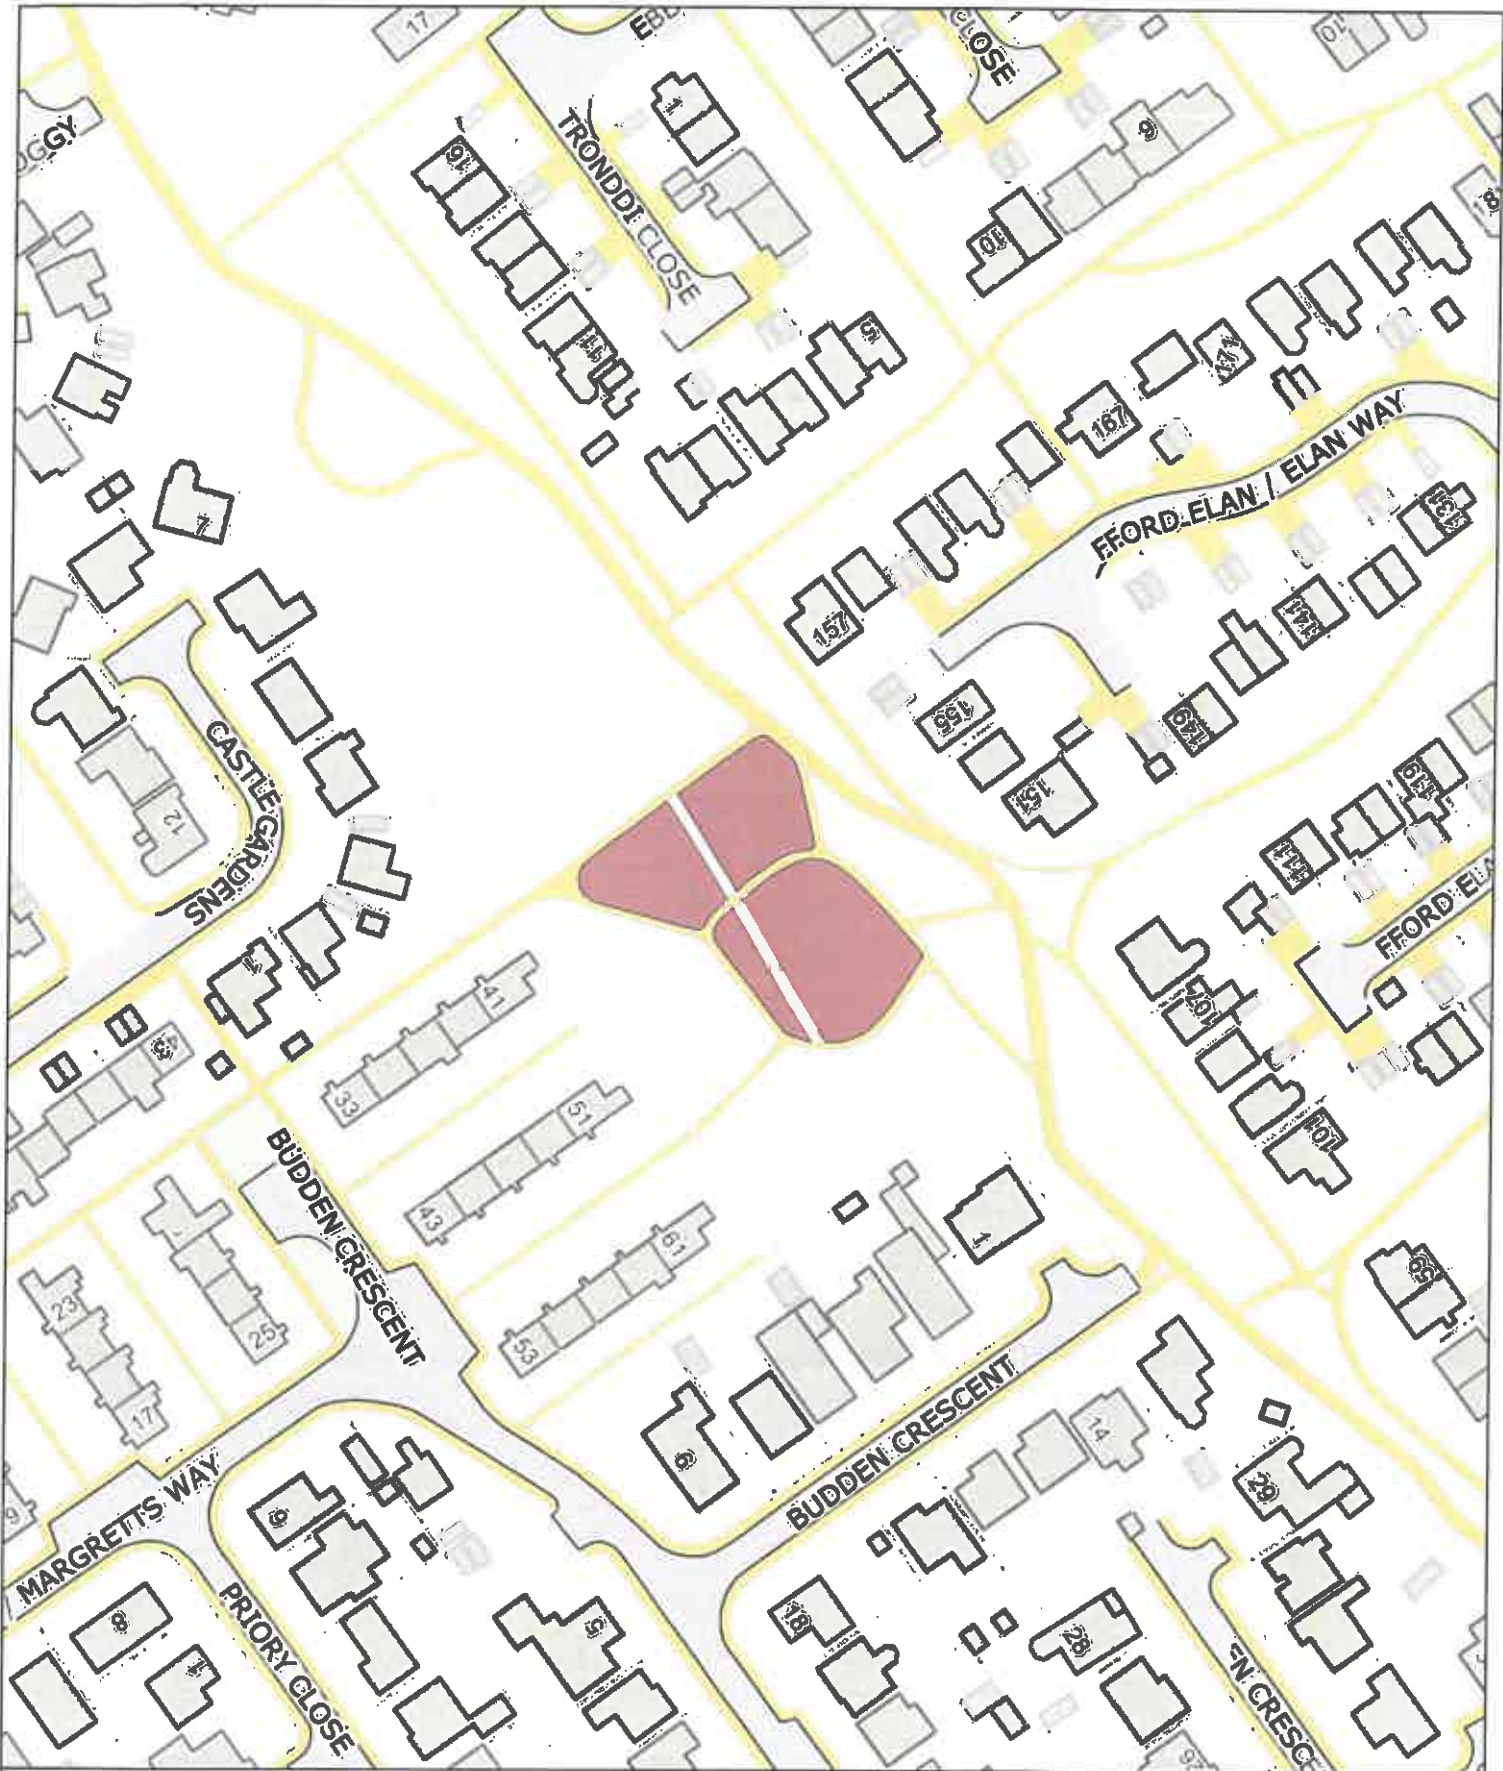

P.M
0059/24

CDT-PSPO-030

E (No Dogs) / G (Gwahardd)

Spine Footpath Play Area off Margretts Way, Caldicot / Man

Chwarae Llwybr Spine ger Margretts Way, Cil-y-coed

Date: 1st June 2024 / Dyddiad: 1af Mehefin 2024

Legend / Nodiant

**No Dogs /
Gwahardd**

1:1,250