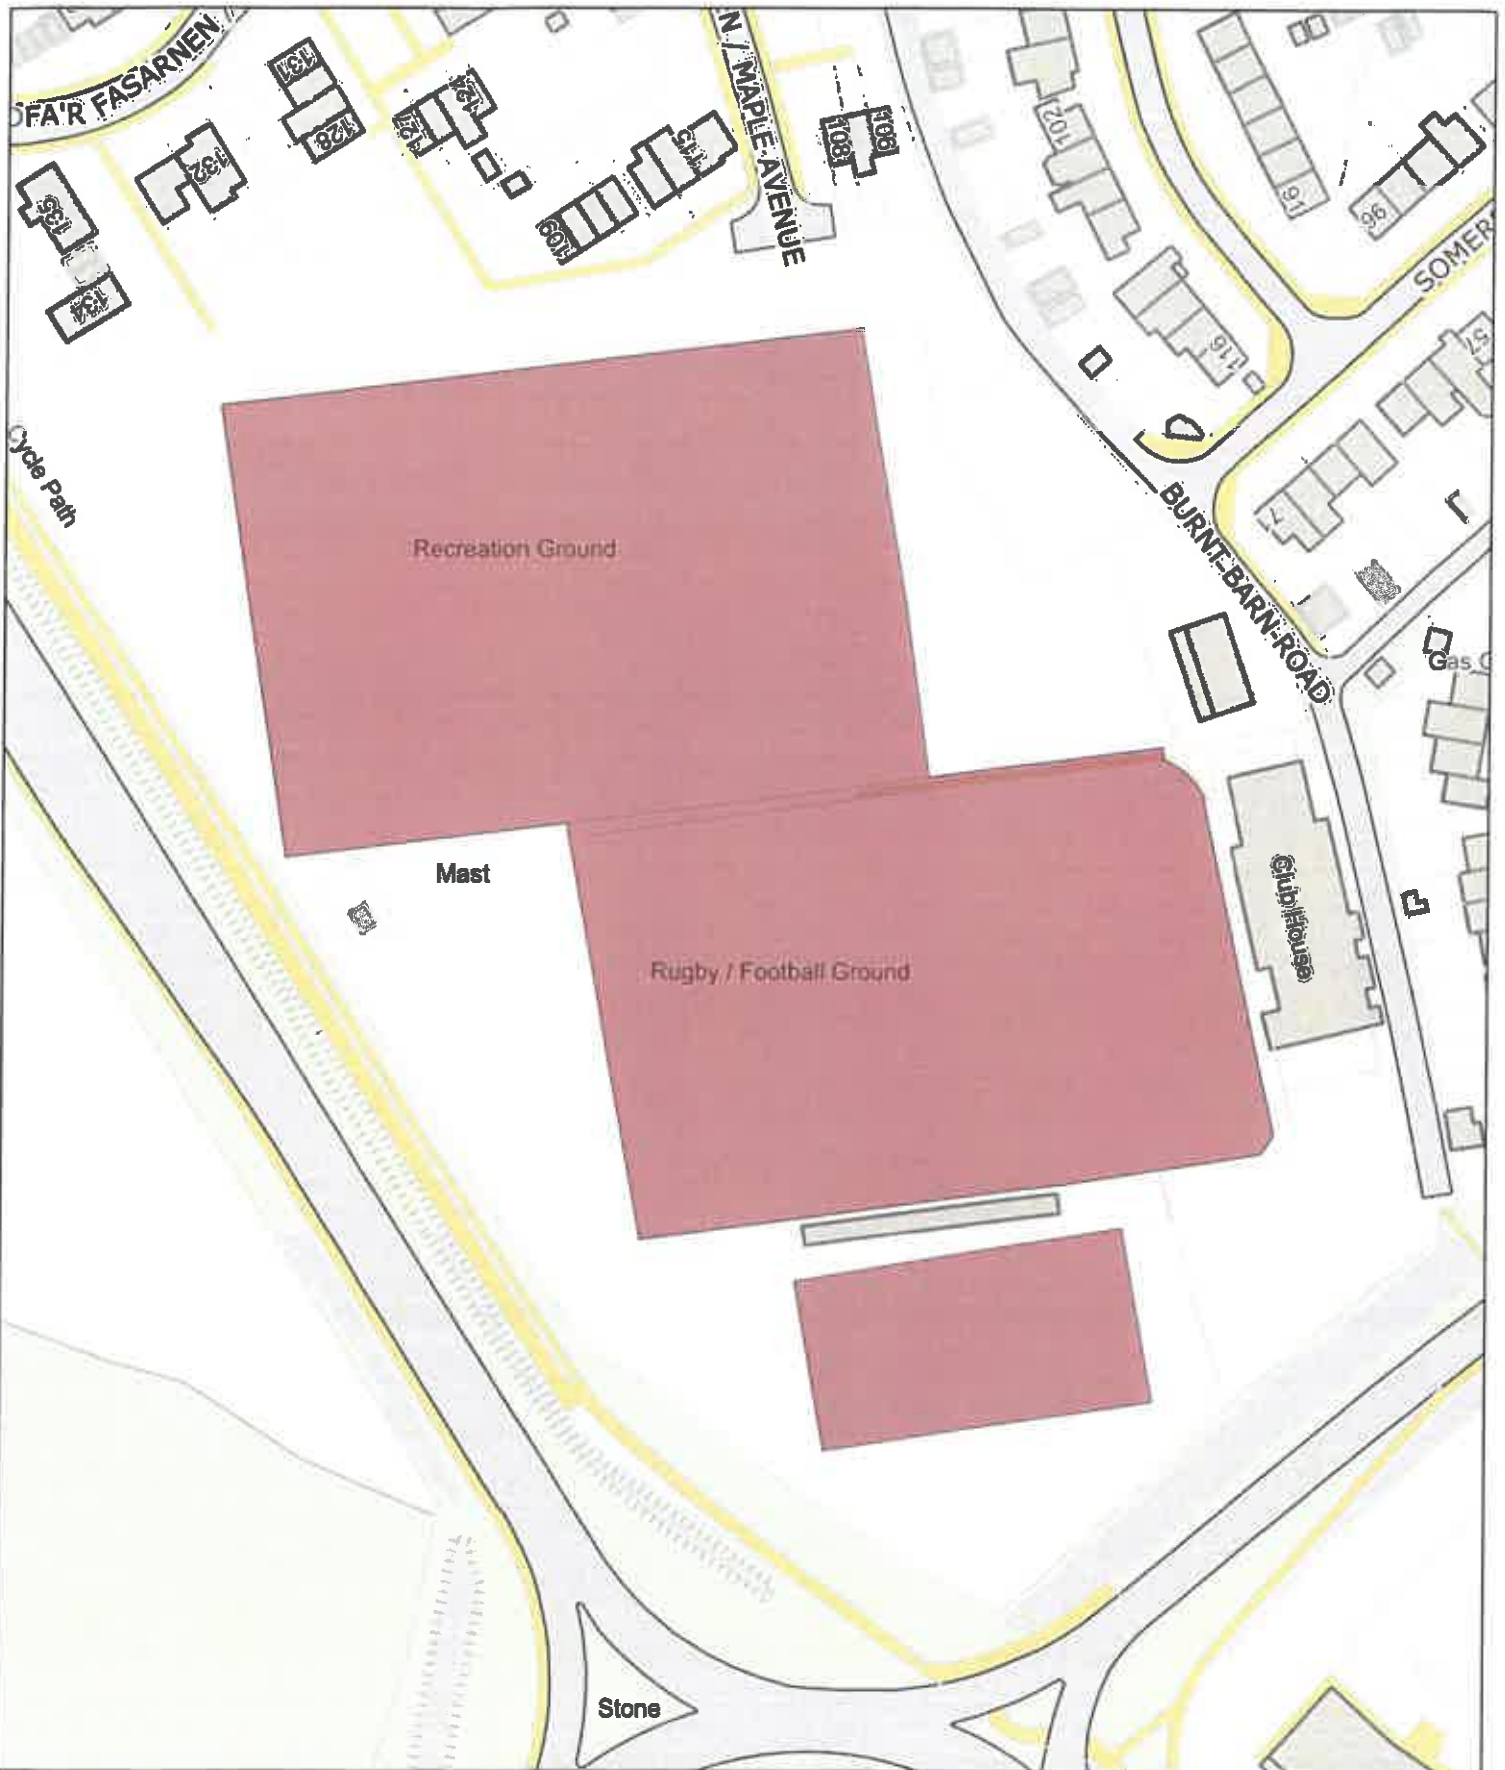

P.M
0059/24

CHW-PSPO-080

E (No Dogs) / G (Gwahardd)

**Chepstow Rugby Club Sports Pitches, Western Avenue,
Chepstow / Caeau Chwaraeon Clwb Rygbi Cas-gwent, Rhodfa'r
Gorllewin, Cas-gwent**

Date: 1st June 2024 / Dyddiad: 1af Mehefin 2024

Legend / Nodiant

**No Dogs /
Gwahardd**

1:1,250