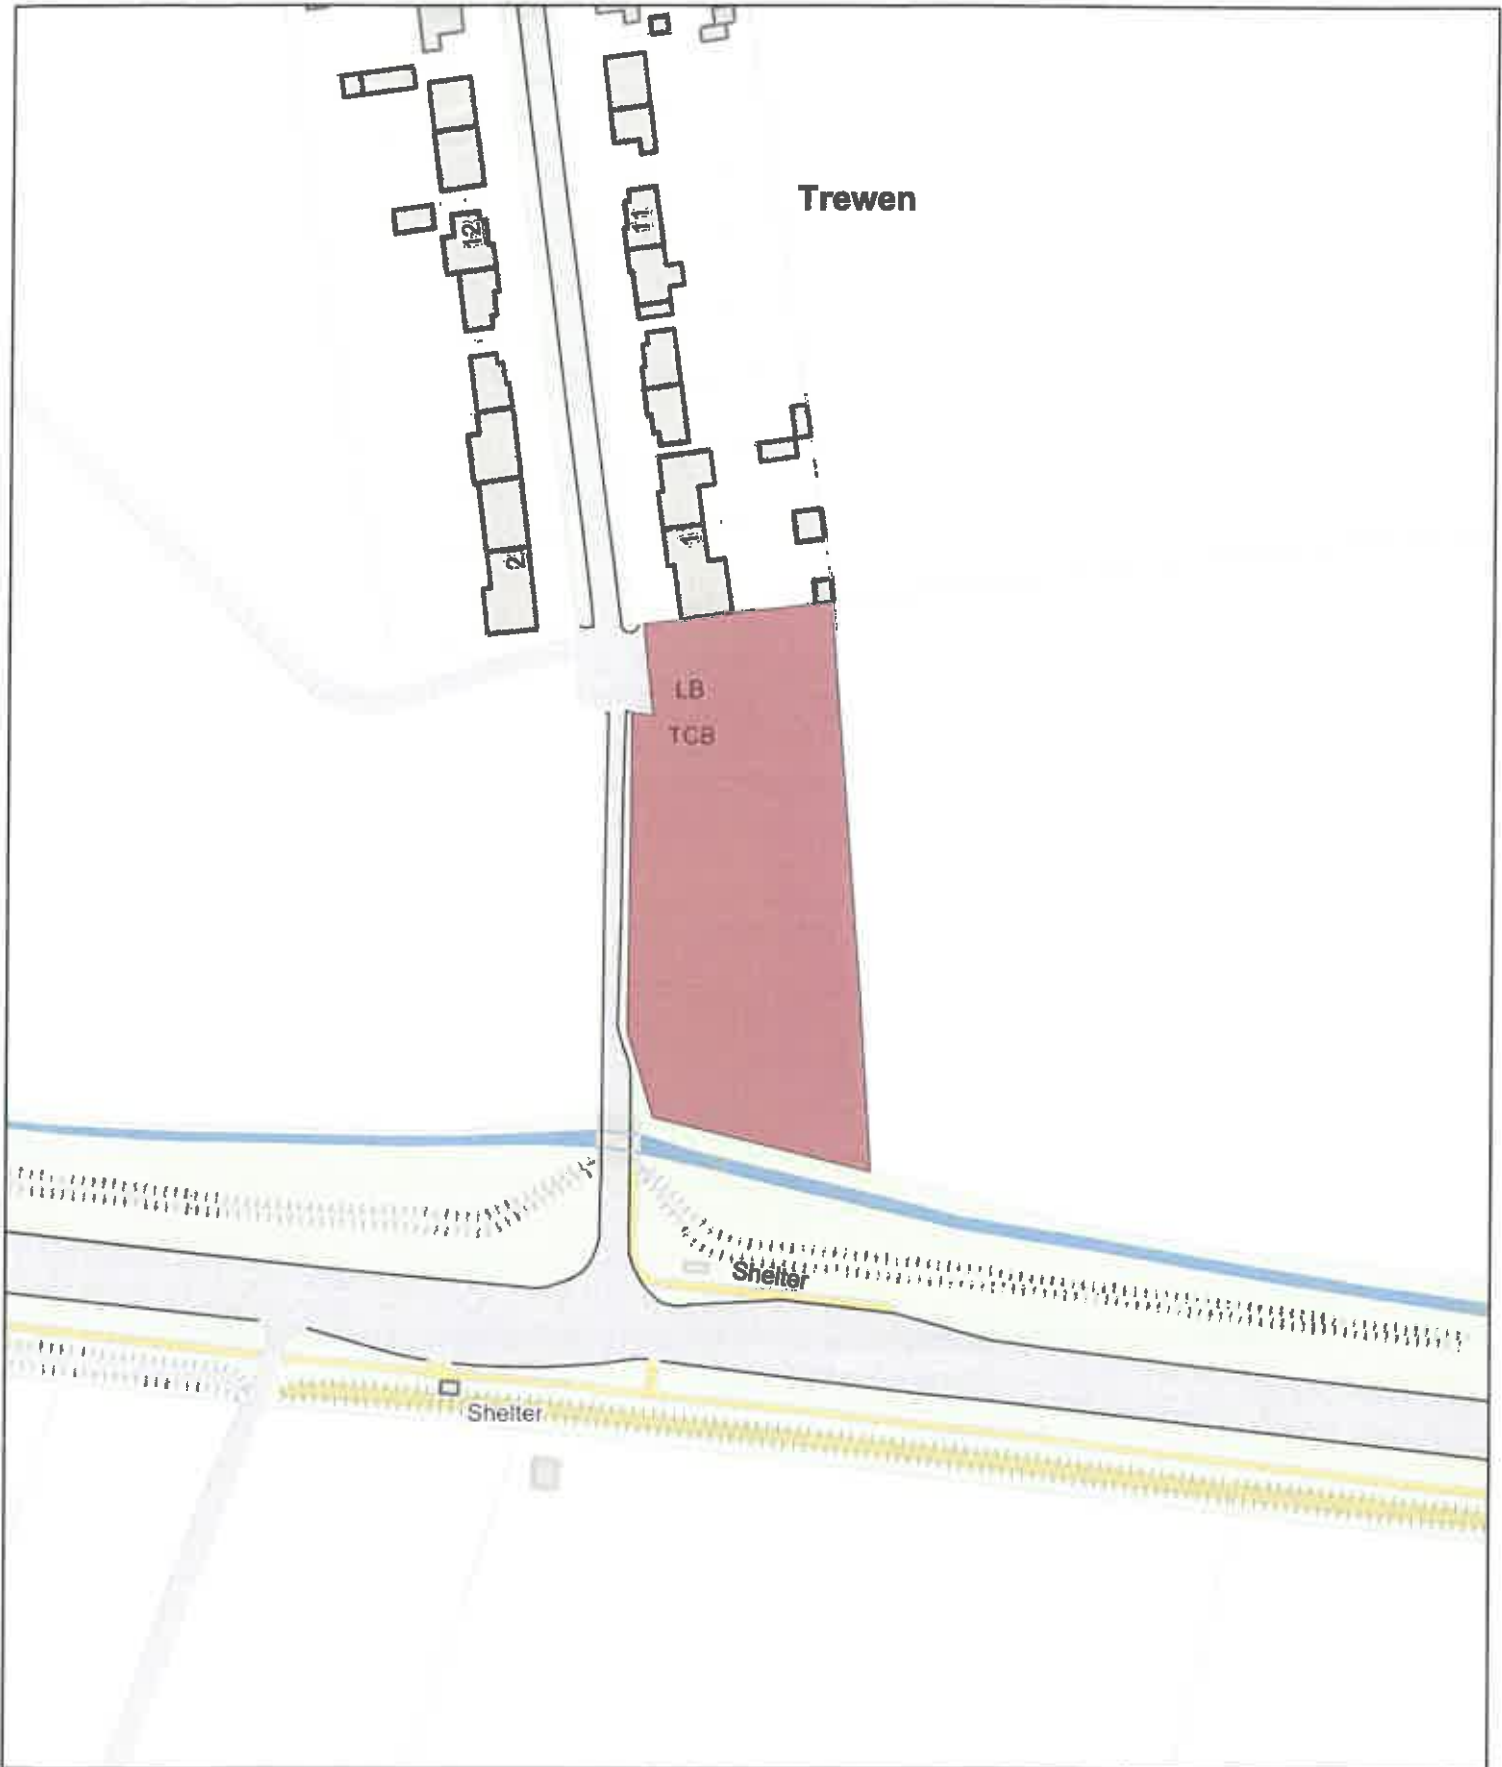

P.M
0059/24

CWT-PSPO-026

E (No Dogs) / G (Gwahardd)

Trewen Sports Pitch and Play Area, Caerwent / Man Chwarae a
Chae Chwaraeon Trewen, Caer-went

Date: 1st June 2024 / Dyddiad: 1af Mehefin 2024

Legend / Nodiant

No Dogs /
Gwahardd

1:1,250