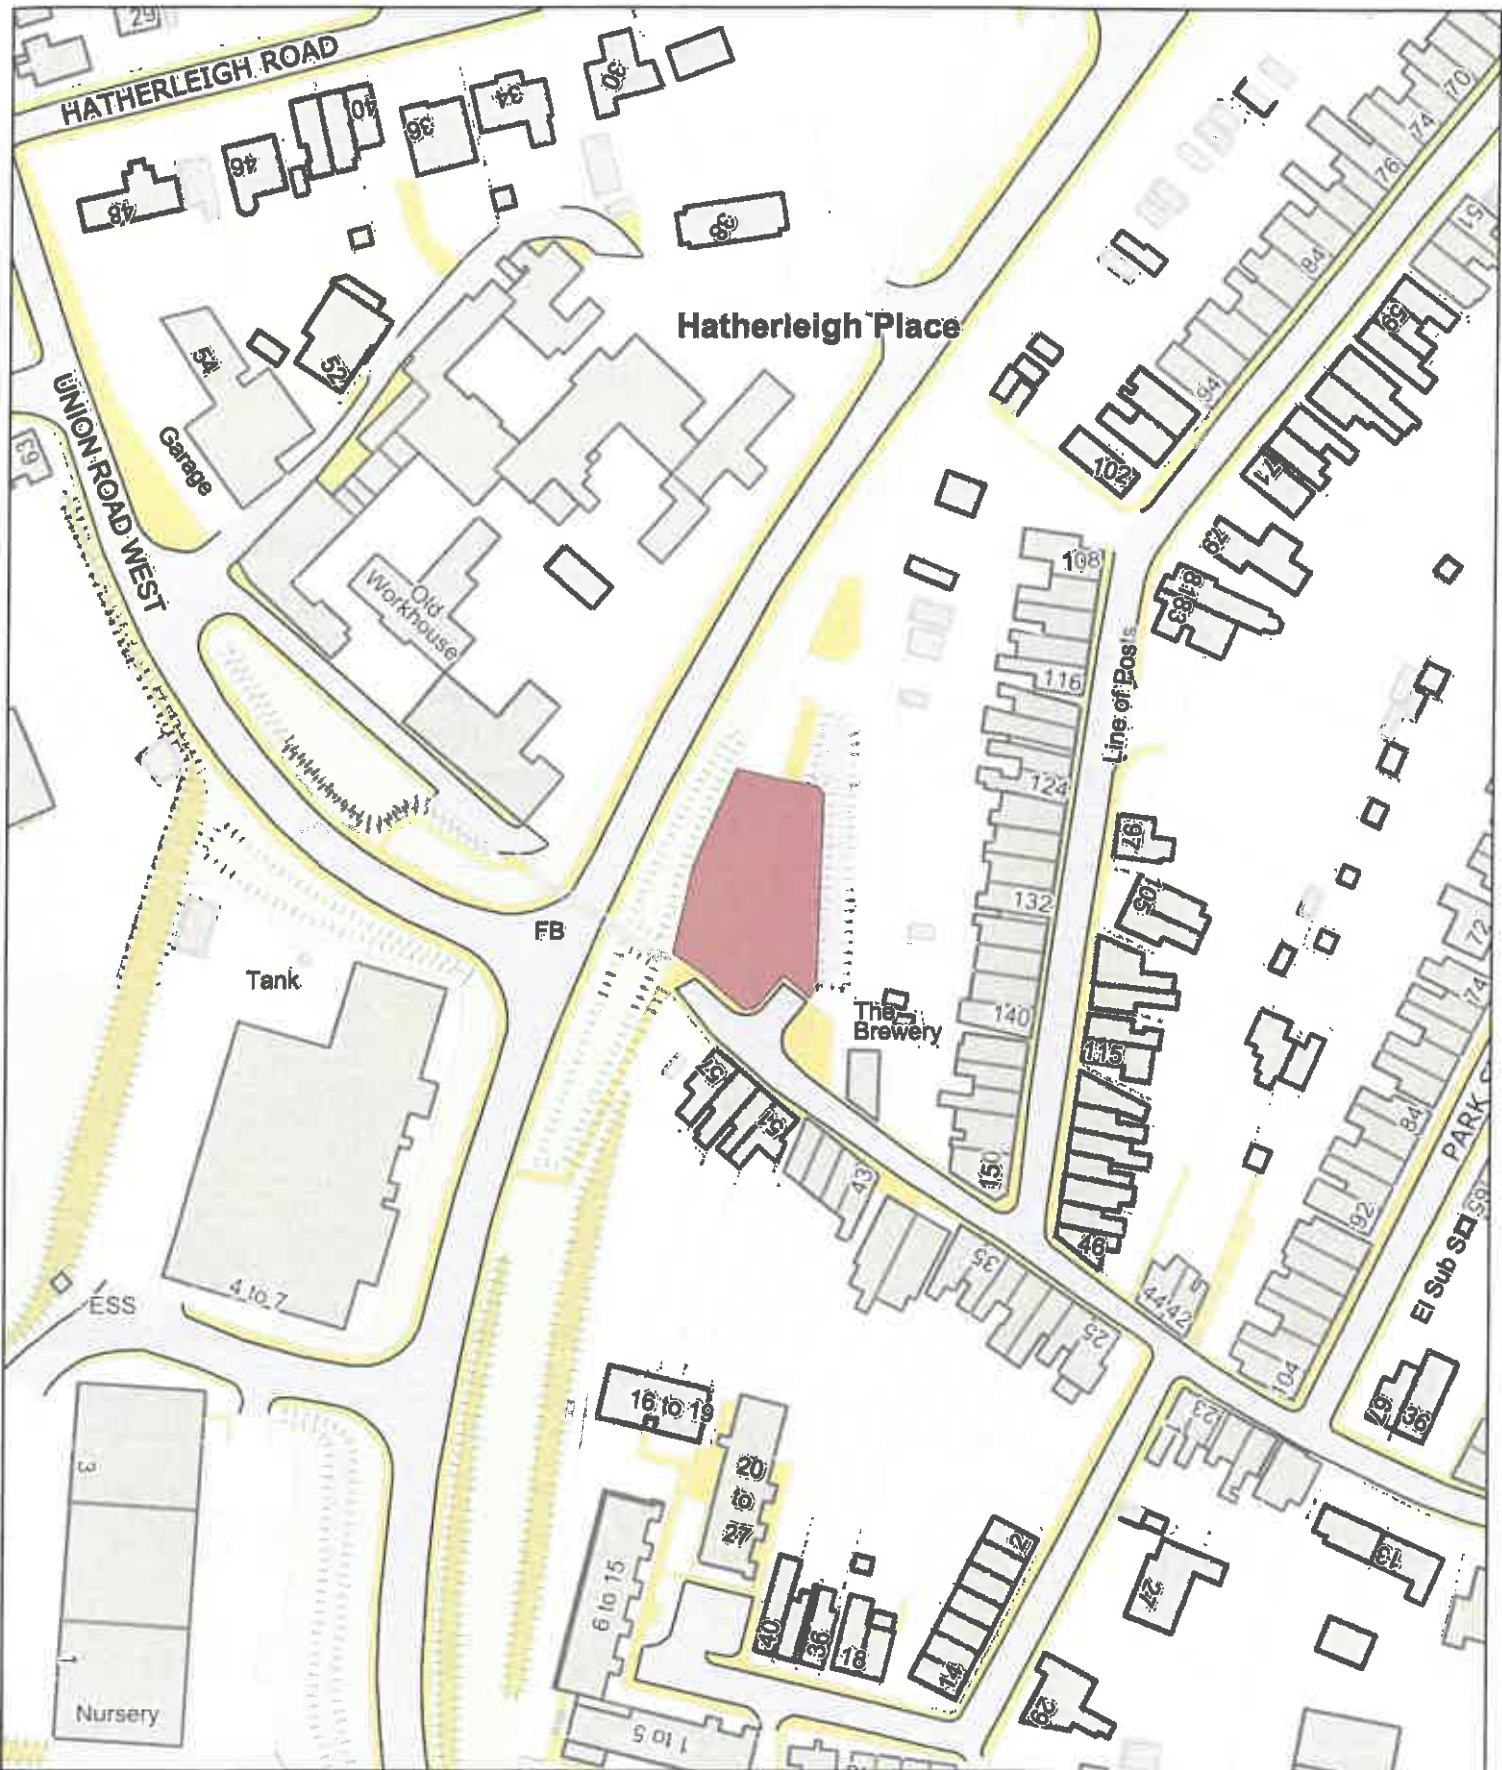

P.M
0059/24

ABVY-PSPO-004

E (No Dogs) / G (Gwahardd)

Union Road East Play Area, Abergavenny / Man Chwarae Union
Road East, Y Fenni

Date: 1st June 2024 / Dyddiad: 1af Mehefin 2024

Legend / Nodiant

No Dogs /
Gwahardd

1:1,250