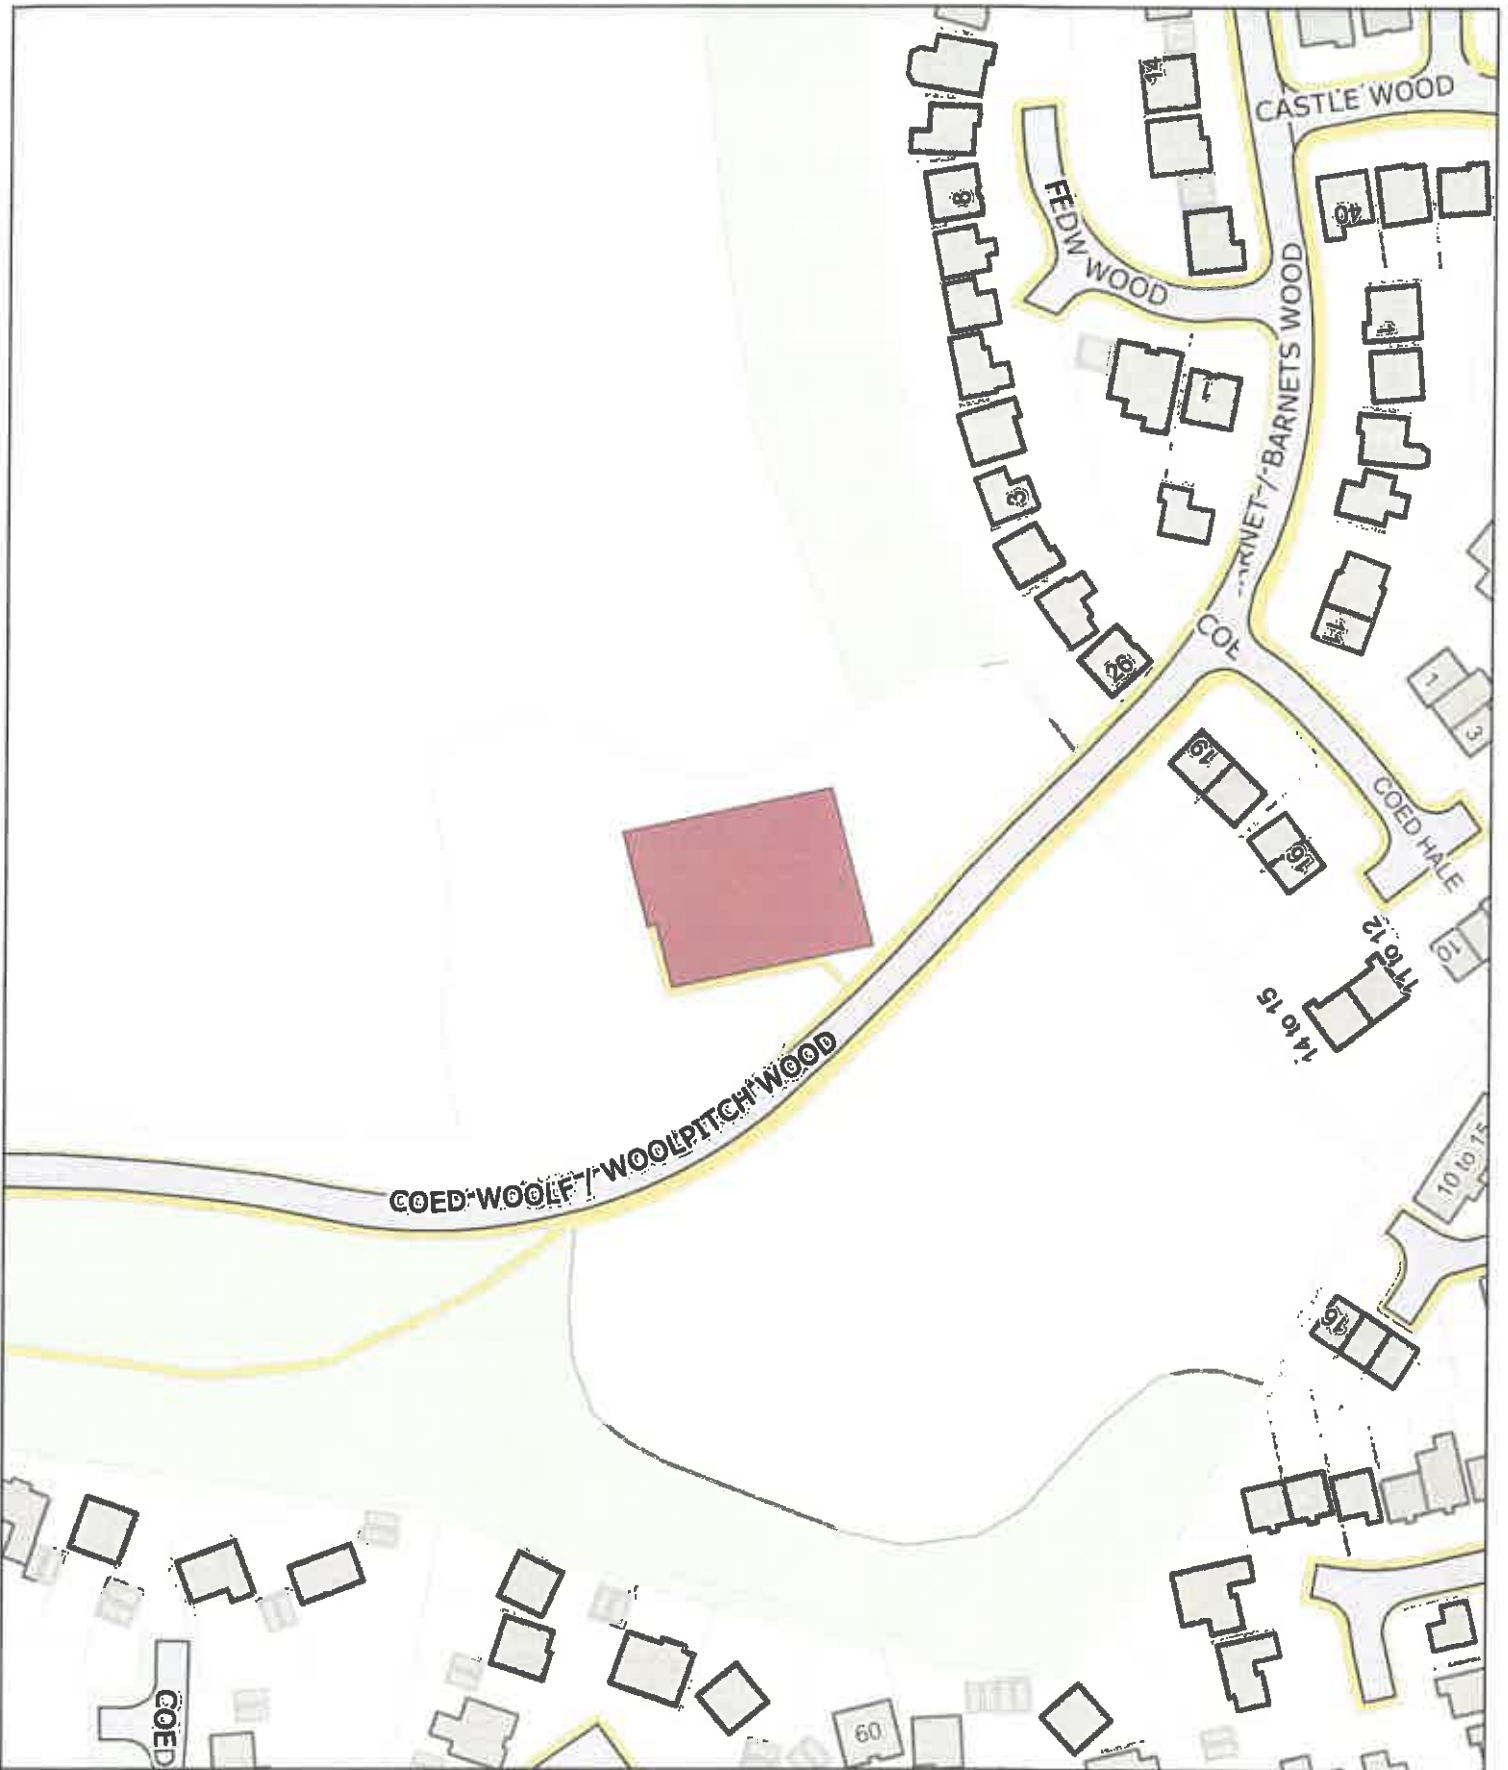

P.M
0059/24

CHW-PSPO-068

E (No Dogs) / G (Gwahardd)

Woolpitch Wood Play Area (1), Chepstow / Man Chwarae Coed

Woolpitch (1), Cas-gwent

Date: 1st June 2024 / Dyddiad: 1af Mehefin 2024

Legend / Nodiant

No Dogs /
Gwahardd

1:1,250