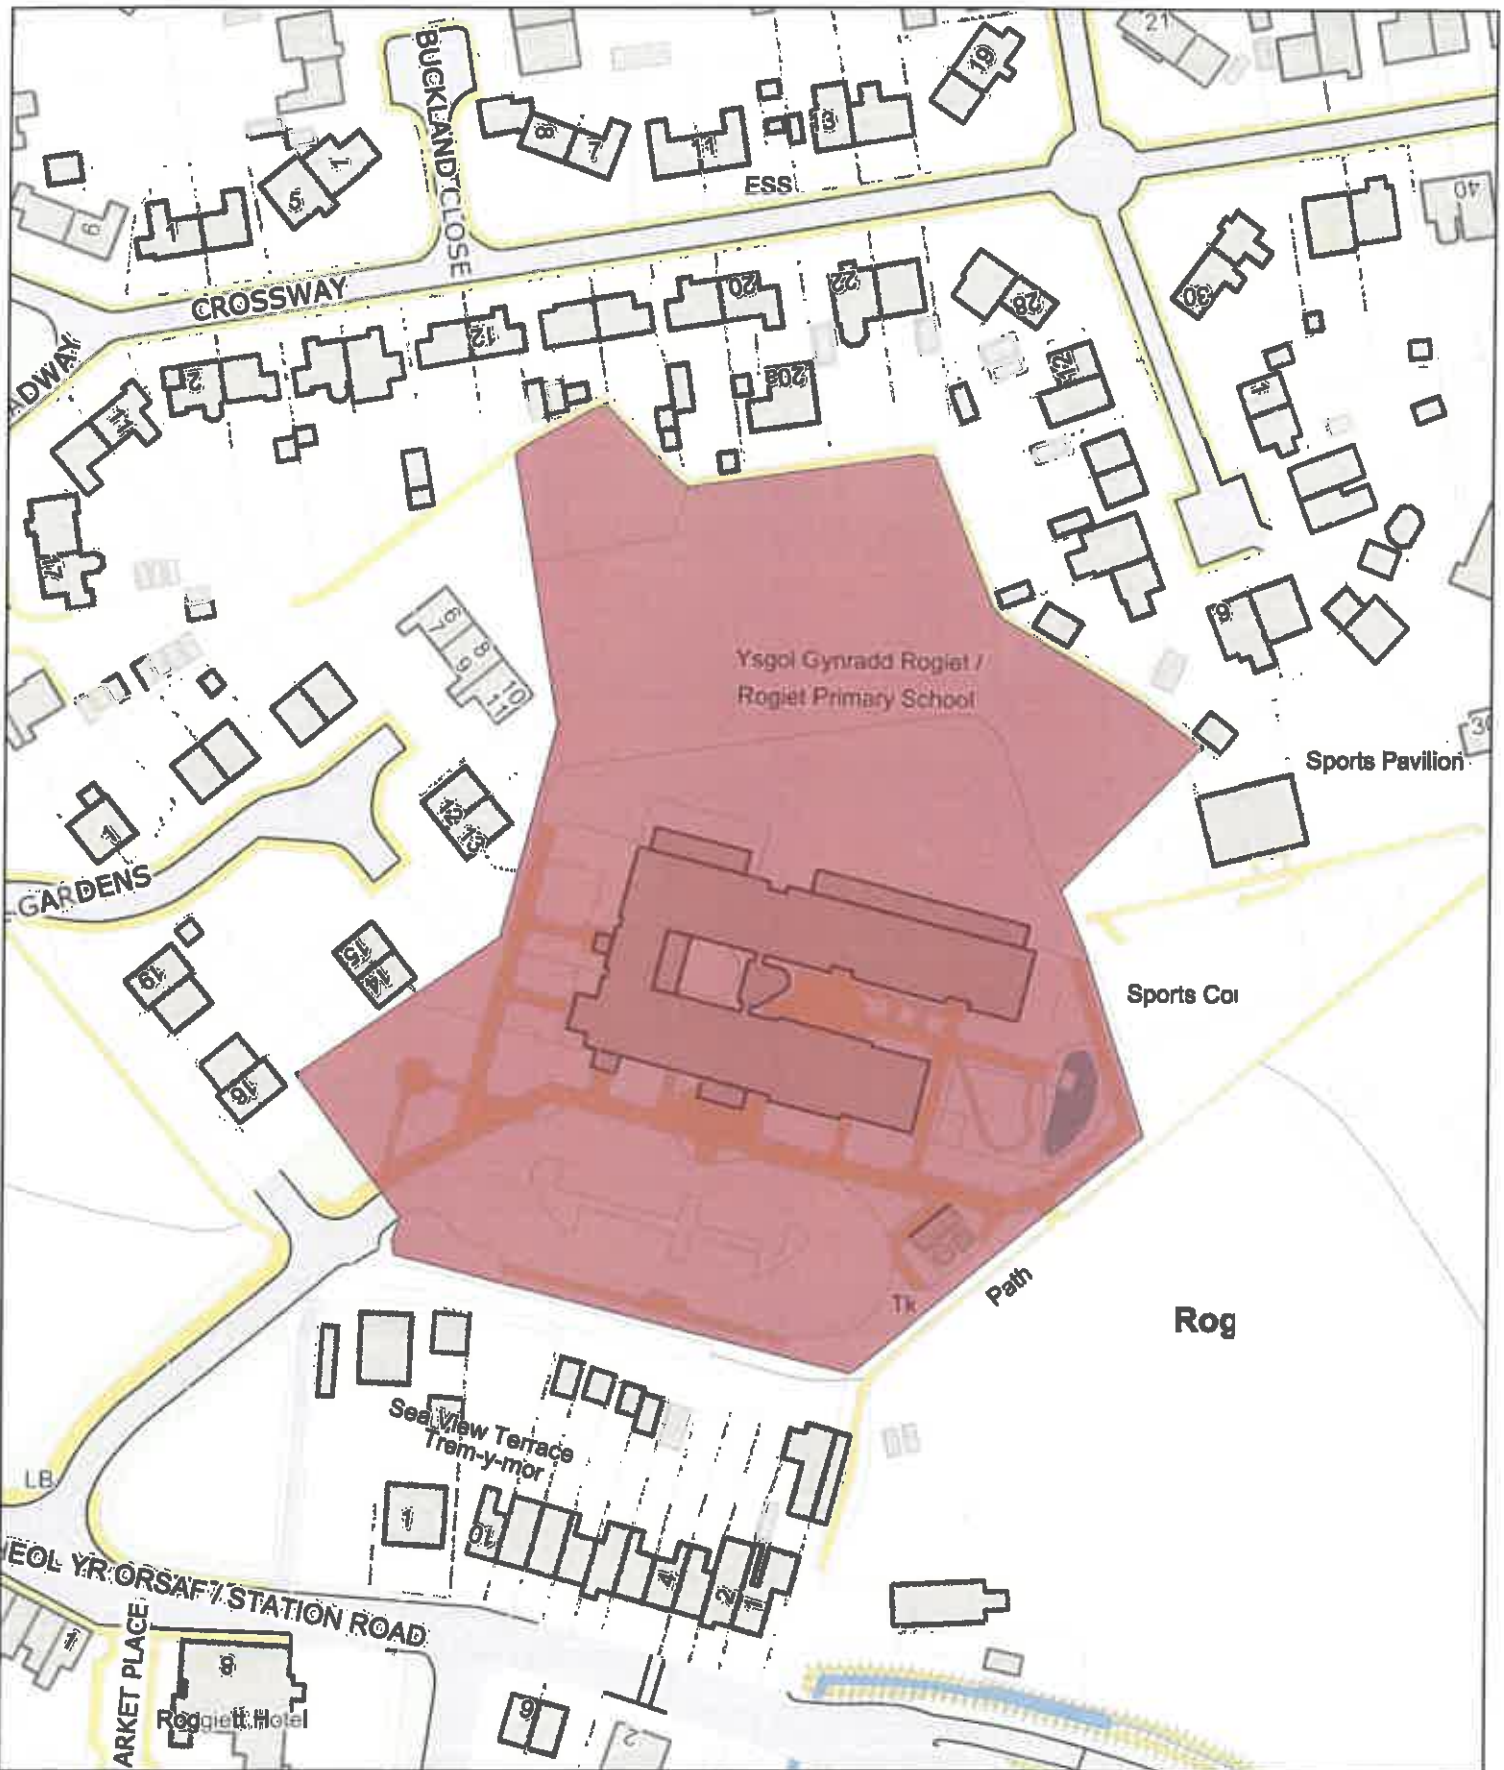

P.M
0059/24

ROG-PSPO-181
E (No Dogs) / G (Gwahardd)
Rogiet Primary School / Ysgol Gynradd Rogiet
Date: 1st June 2024 / Dyddiad: 1af Mehefin 2024

Legend / Nodiant

**No Dogs /
Gwahardd**

1:1,250