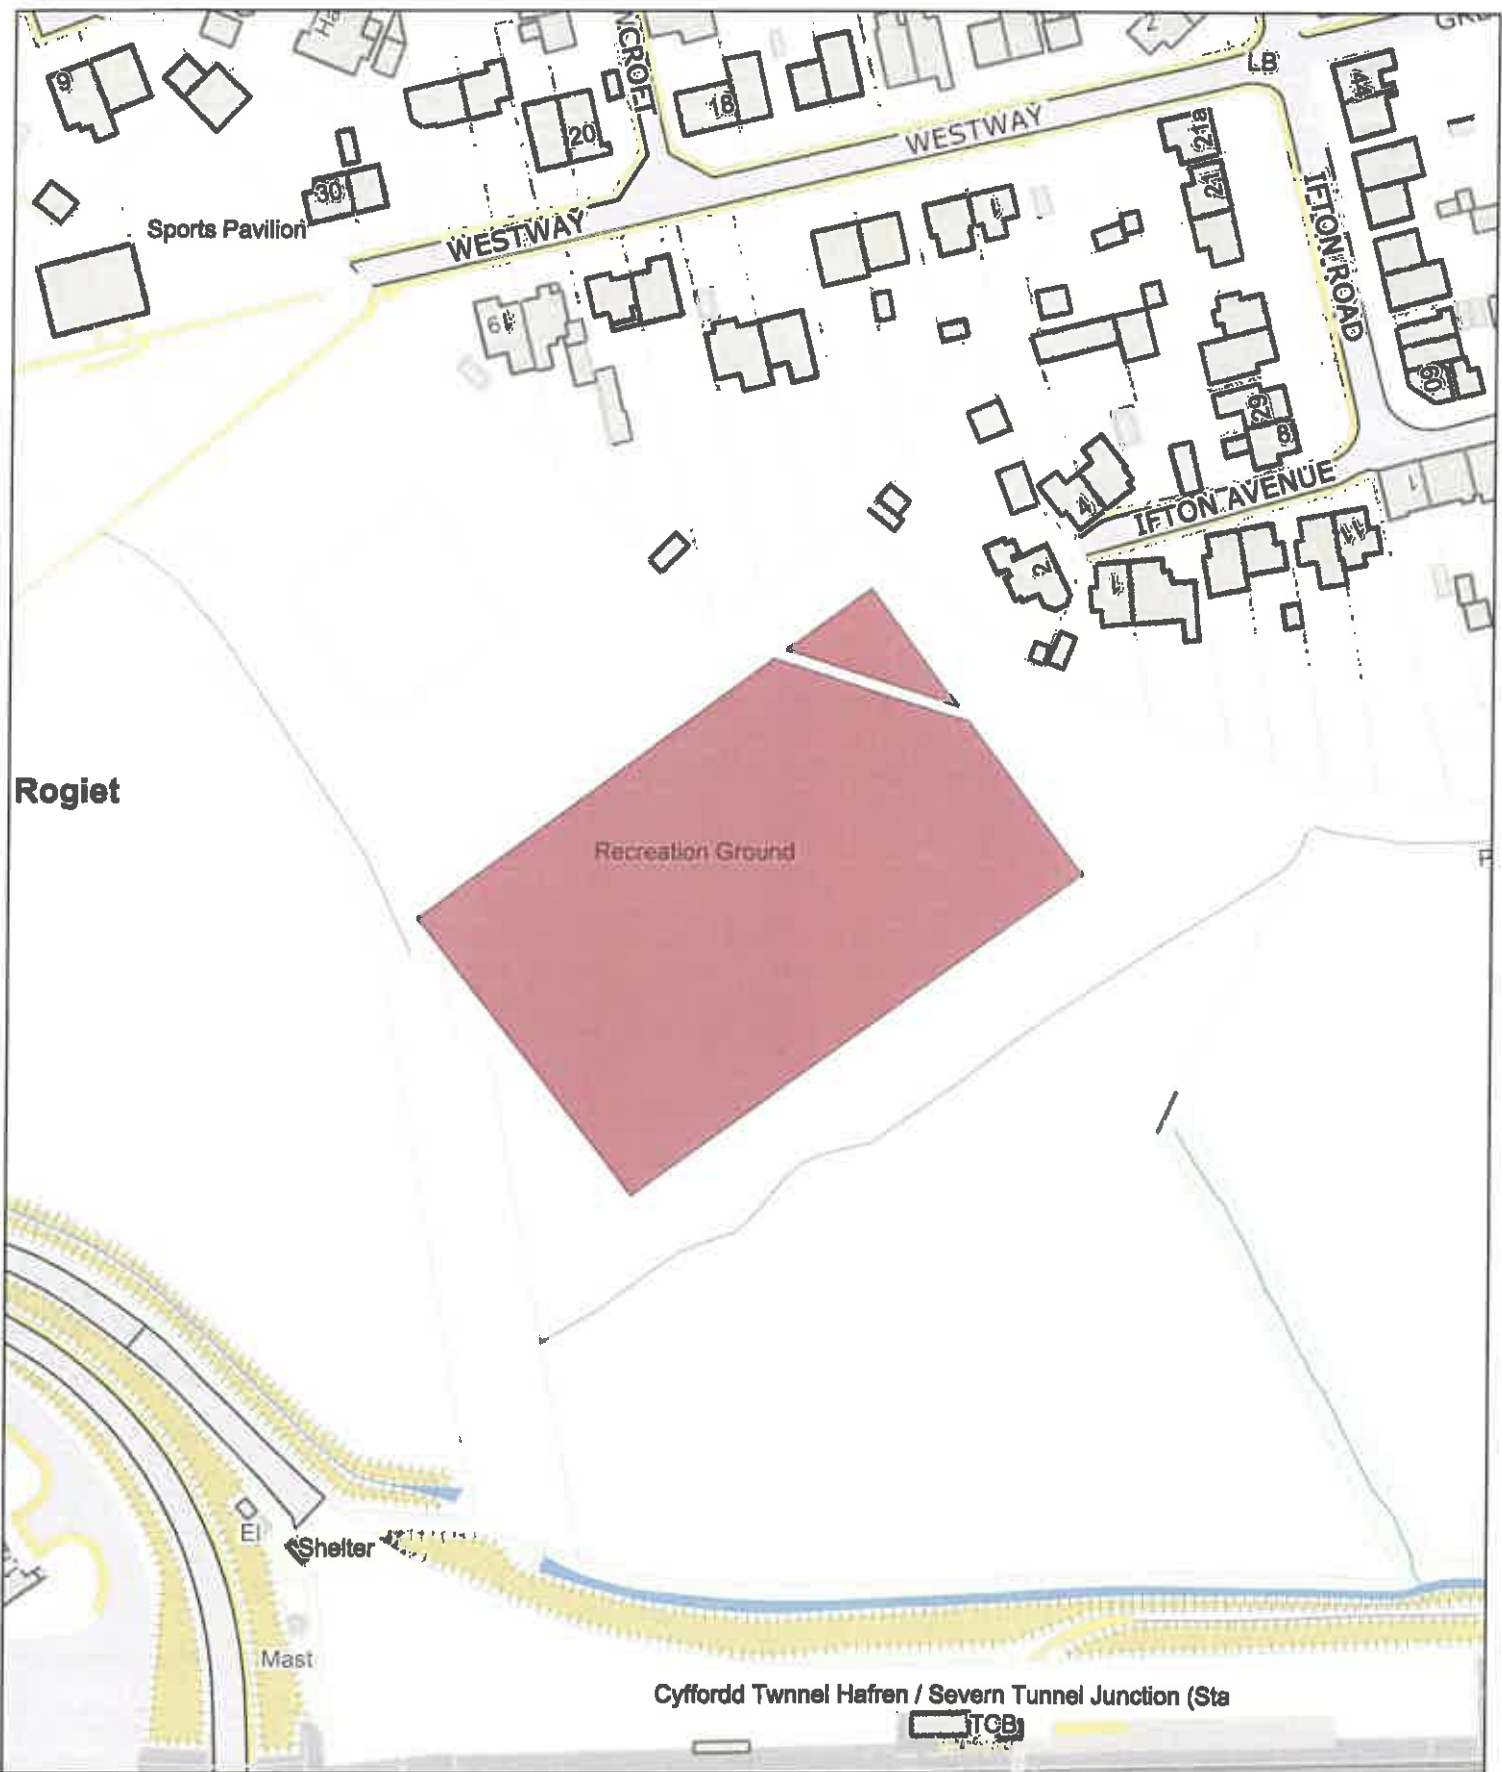

Rogiet

Recreation Ground

Sports Pavilion

Shelter

Mast

Cyffordd Twnnel Hafren / Severn Tunnel Junction (Sta

TCB

P.M
0059/24

ROG-PSPO-179

E (No Dogs) / G (Gwahardd)

Rogiet Recreation Ground, Sports Pitch / Cae Chwaraeon, Cae Hamdden Rogiet

Date: 1st June 2024 / Dyddiad: 1af Mehefin 2024

Legend / Nodiant

No Dogs /
Gwahardd

1:1,250