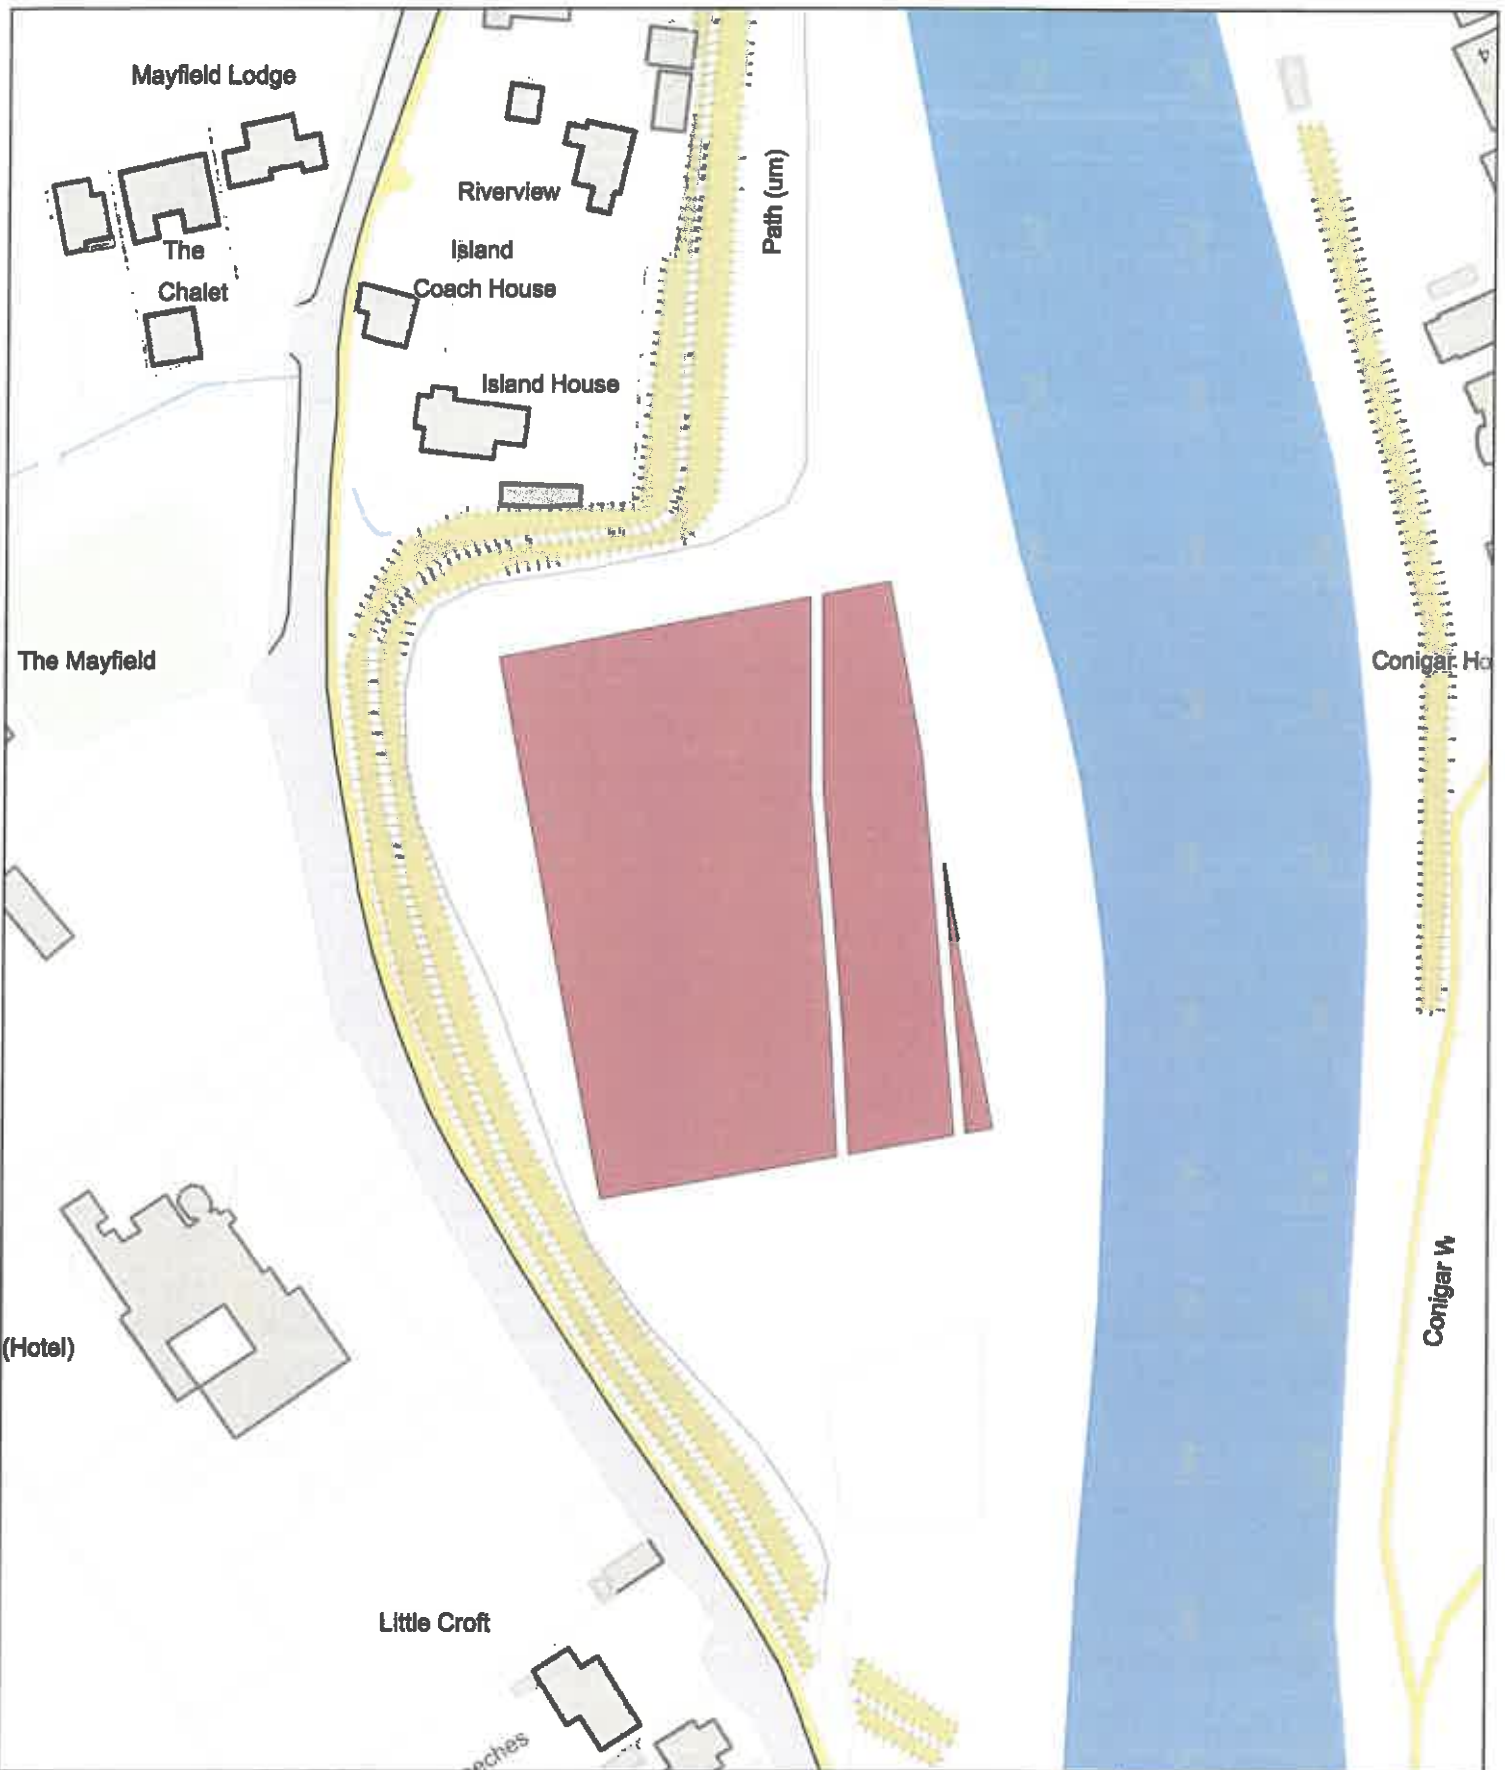

P.M
0059/24

LLB-PSPO-103
E (No Dogs) / G (Gwahardd)

Usk Island Sports Pitch, Usk / Cae Chwaraeon Yr Ynys, Brynbuga
Date: 1st June 2024 / Dyddiad: 1af Mehefin 2024

Legend / Nodiant

No Dogs /
Gwahardd

1:1,250