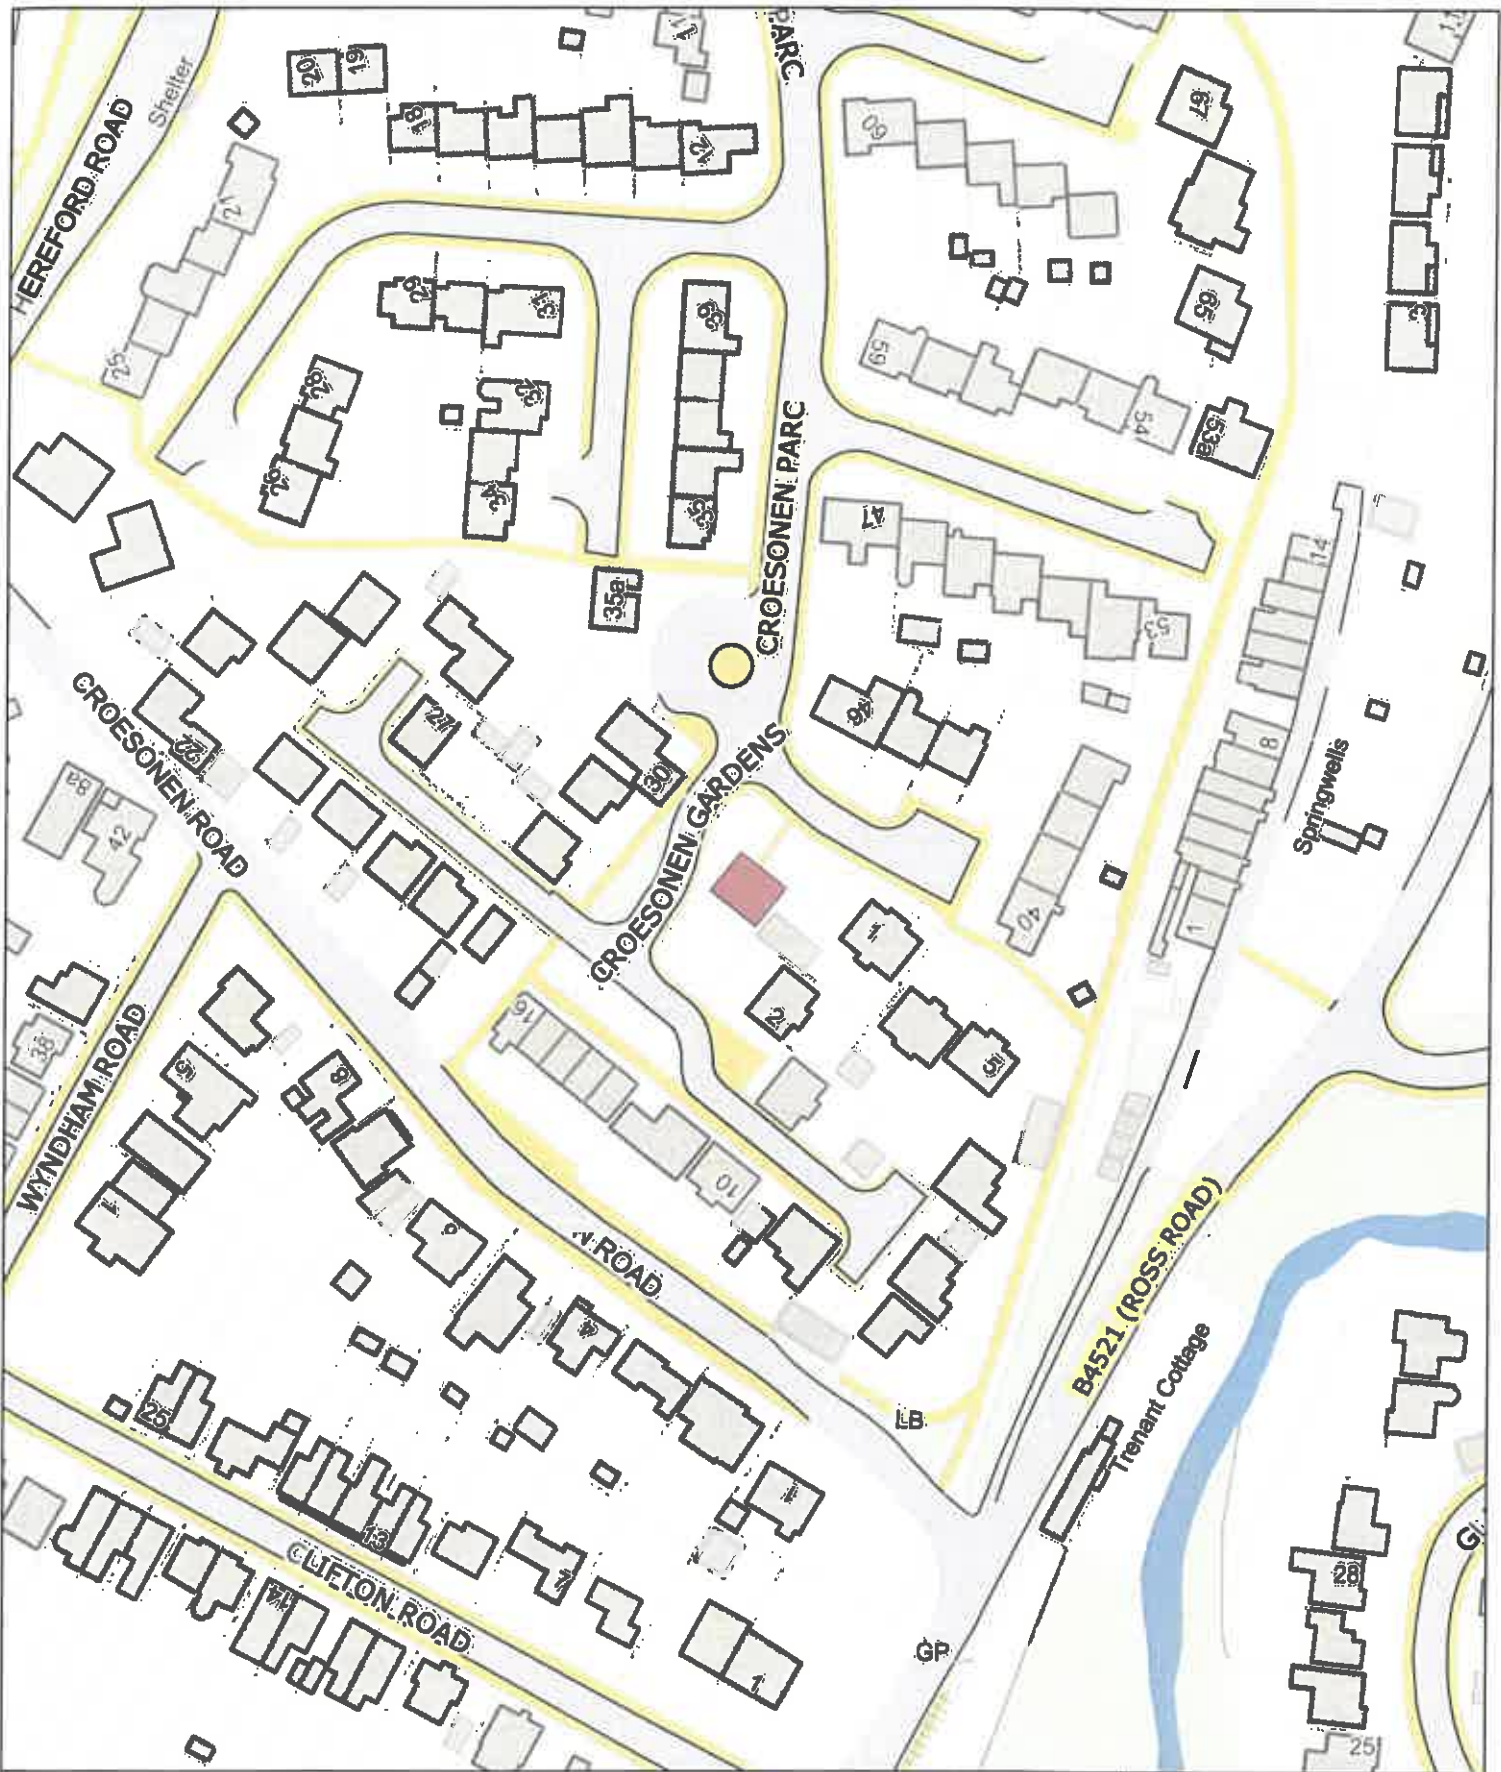

P.M
0059/24

ABVY-PSPO-011

E (No Dogs) / G (Gwahardd)

**Croesonen Gardens Play Area, Abergavenny / Man Chwarae
Gerddi Croesonen, Y Fenni**

Date: 1st June 2024 / Dyddiad: 1af Mehefin 2024

Legend / Nodiant

**No Dogs /
Gwahardd**

1:1,250