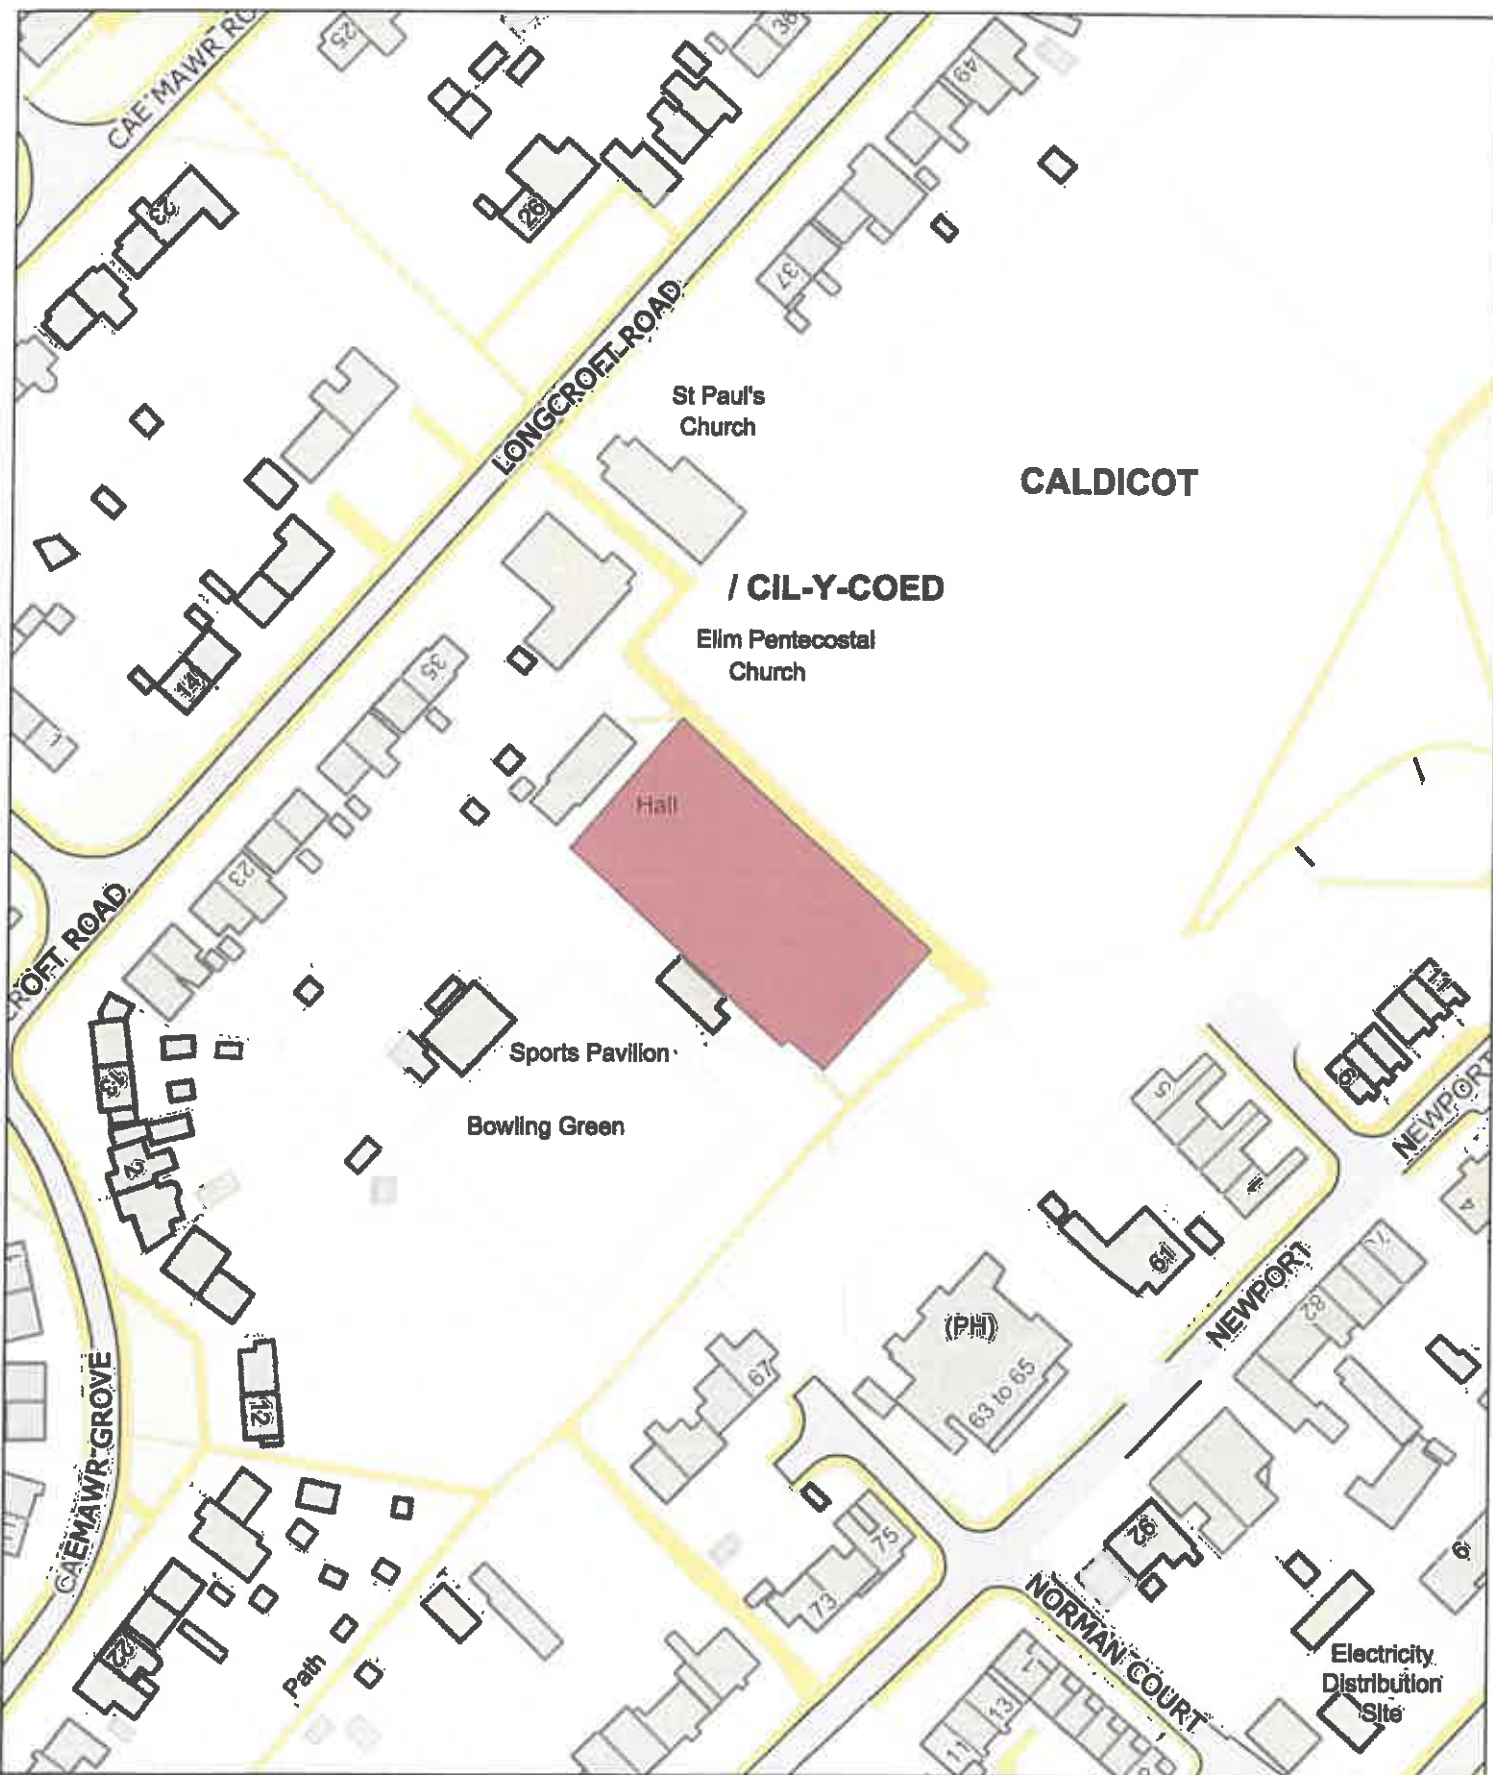

E (No Dogs) / G (Gwahardd)

Railway View Play Area, Caldicot / Man Chwarae Railway View,
Cil-y-coed

Date: 1st June 2024 / Dyddiad: 1af Mehefin 2024

Legend / Nodiant

No Dogs /
Gwahardd

1:1,250

P.M
0059/24

CDT-PSPO-044