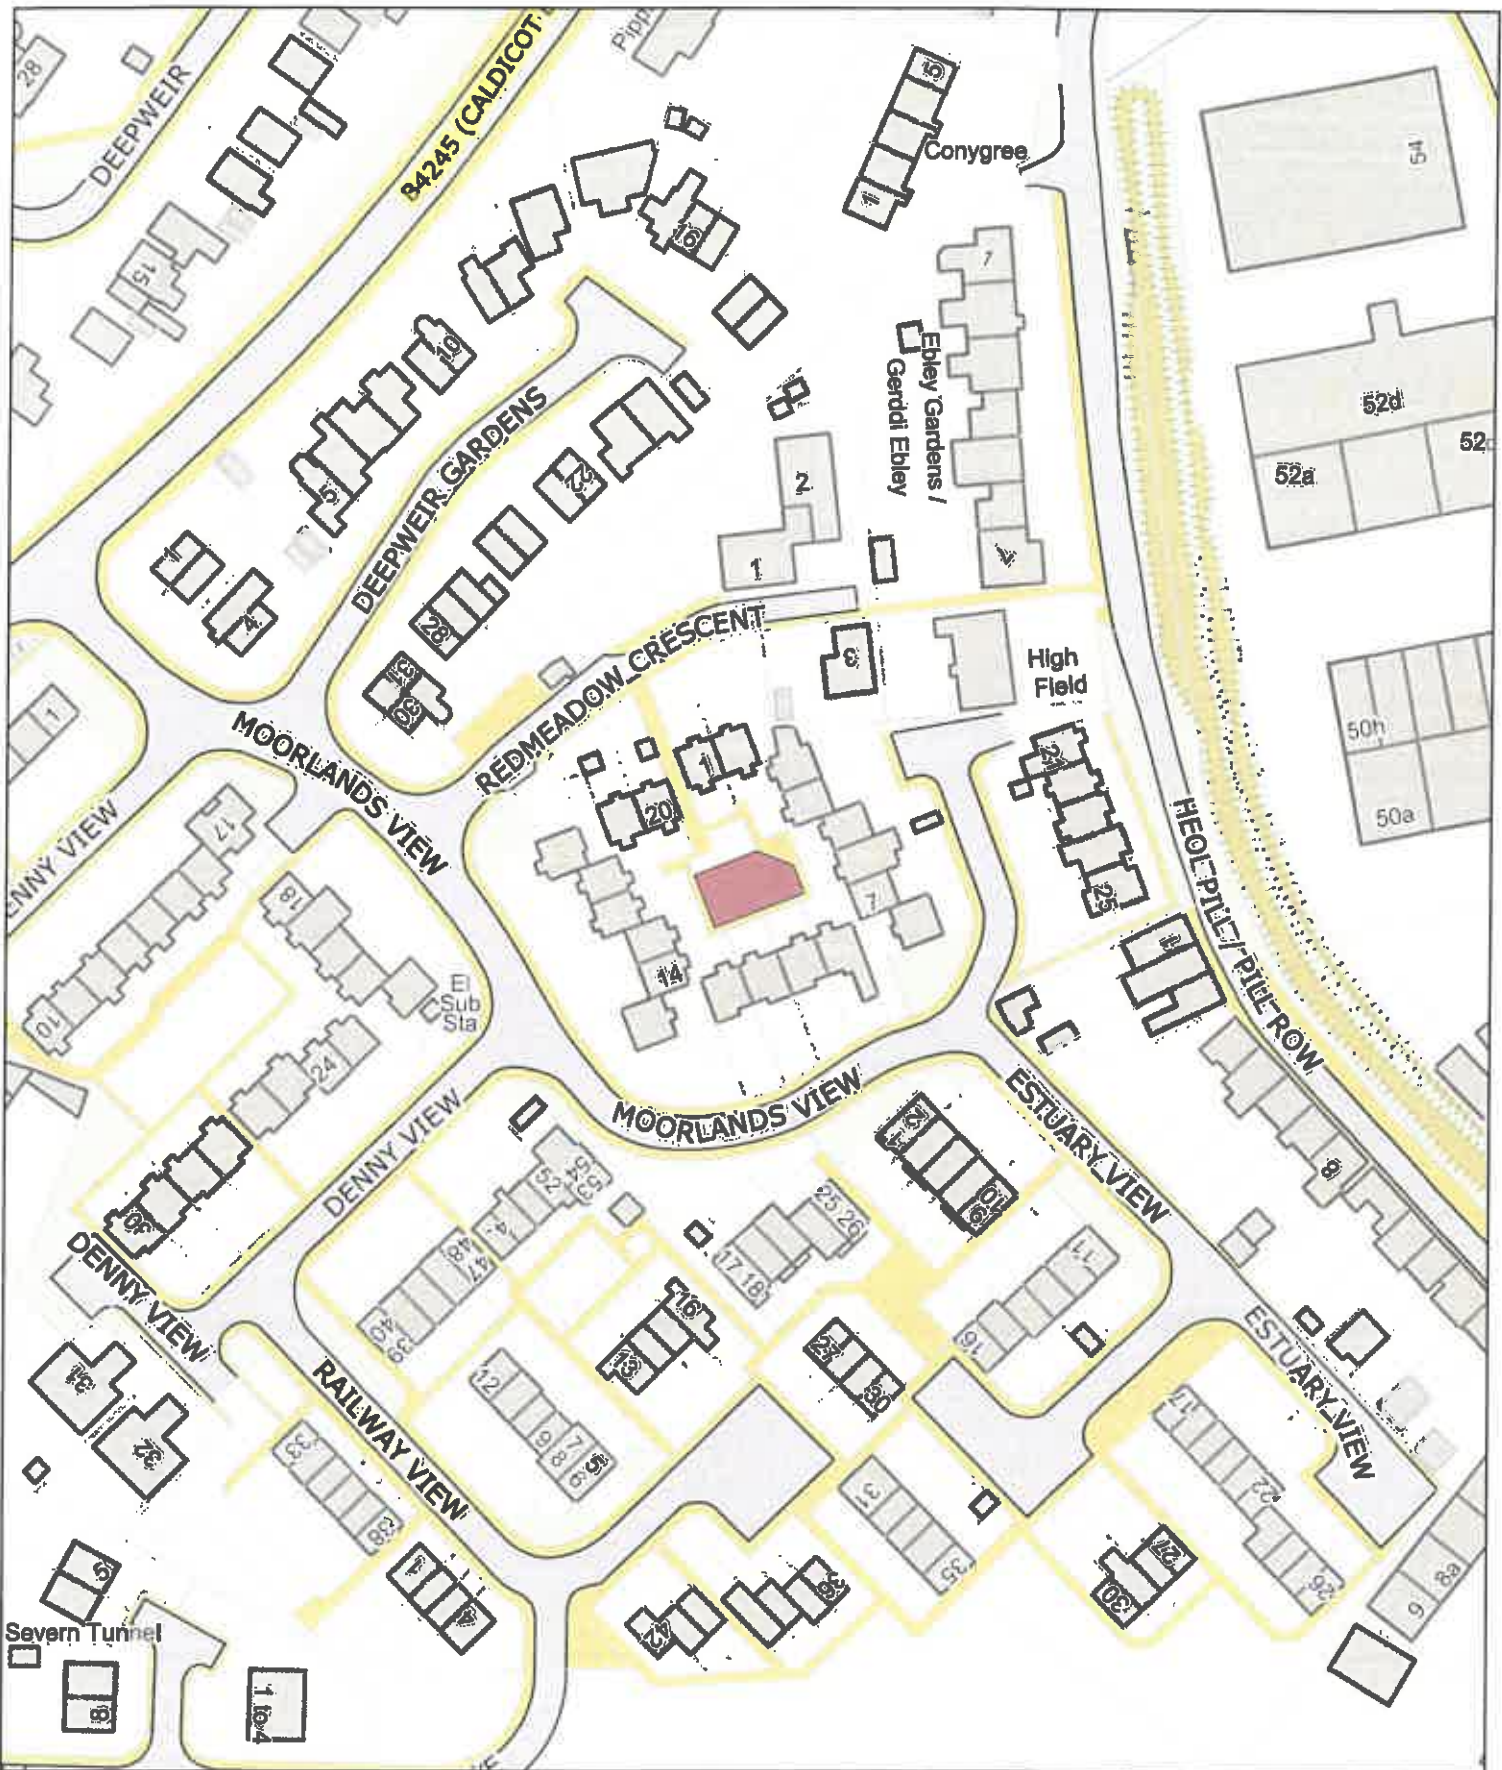

Date: 1st June 2024 / Dyddiad: 1af Mehefin 2024

Legend / Nodiant

No Dogs /
Gwahardd

1:1,250

P.M
0059/24

CDT-PSPO-042

E (No Dogs) / G (Gwahardd)

Moorlands View Play Area, Caldicot / Man Chwarae Moorlands View, Cil-y-coed