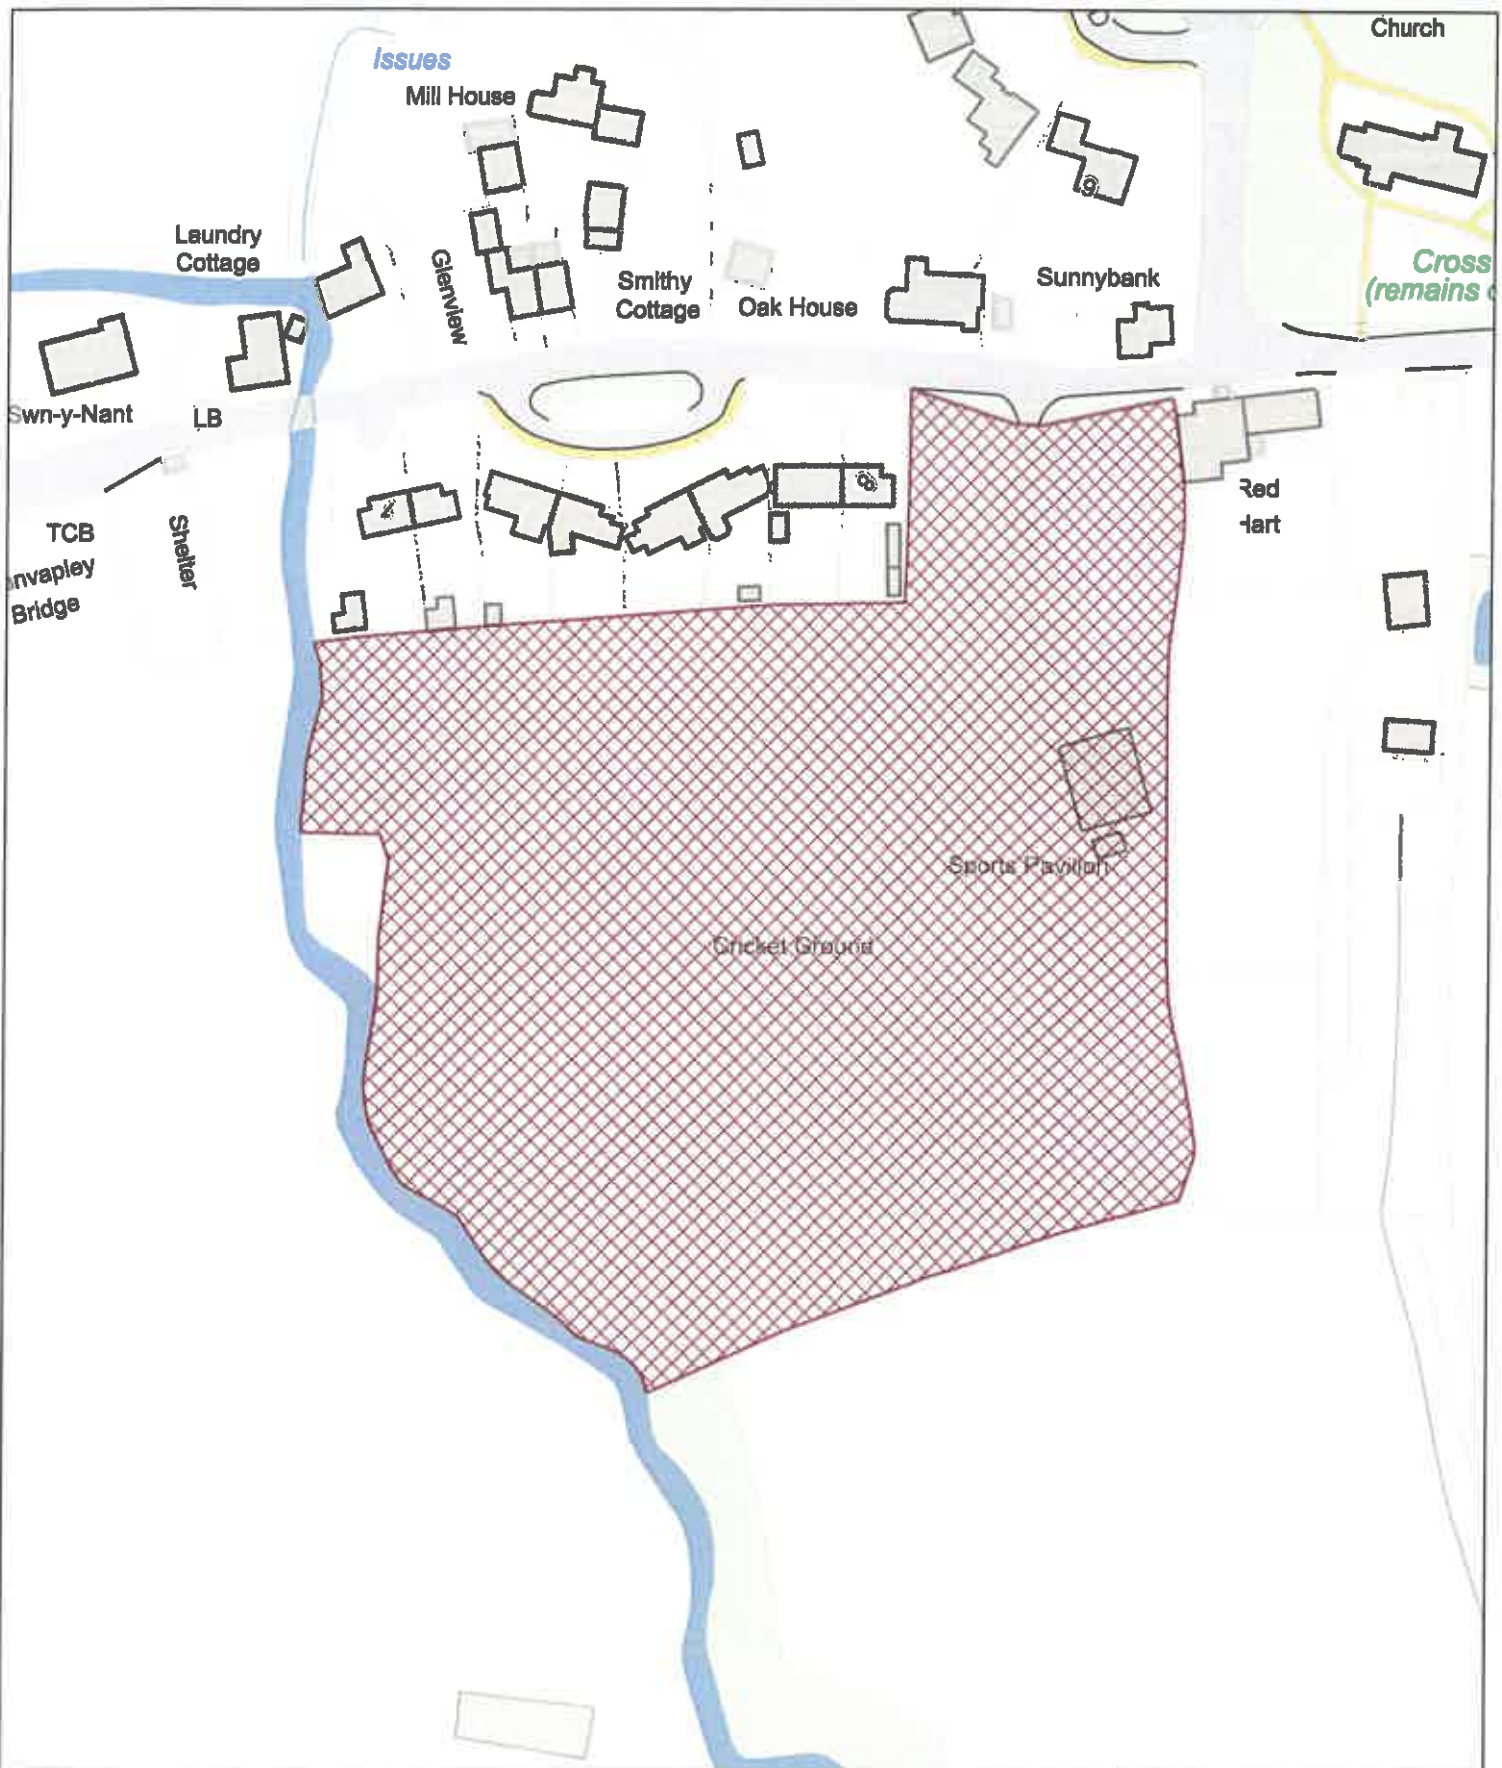

P.M.
0059/24

GOF-PSPO-094

LO (Dogs on Leads) / TU (Tennyn yn Unig)
Llanvapley Sports Ground / Cae Chwaraeon Llanfaple
Date: 1st June 2024 / Dyddiad: 1af Mehefin 2024

Legend / Nodiad

Dogs on Leads / Tennyn yn Unig

1:1,250