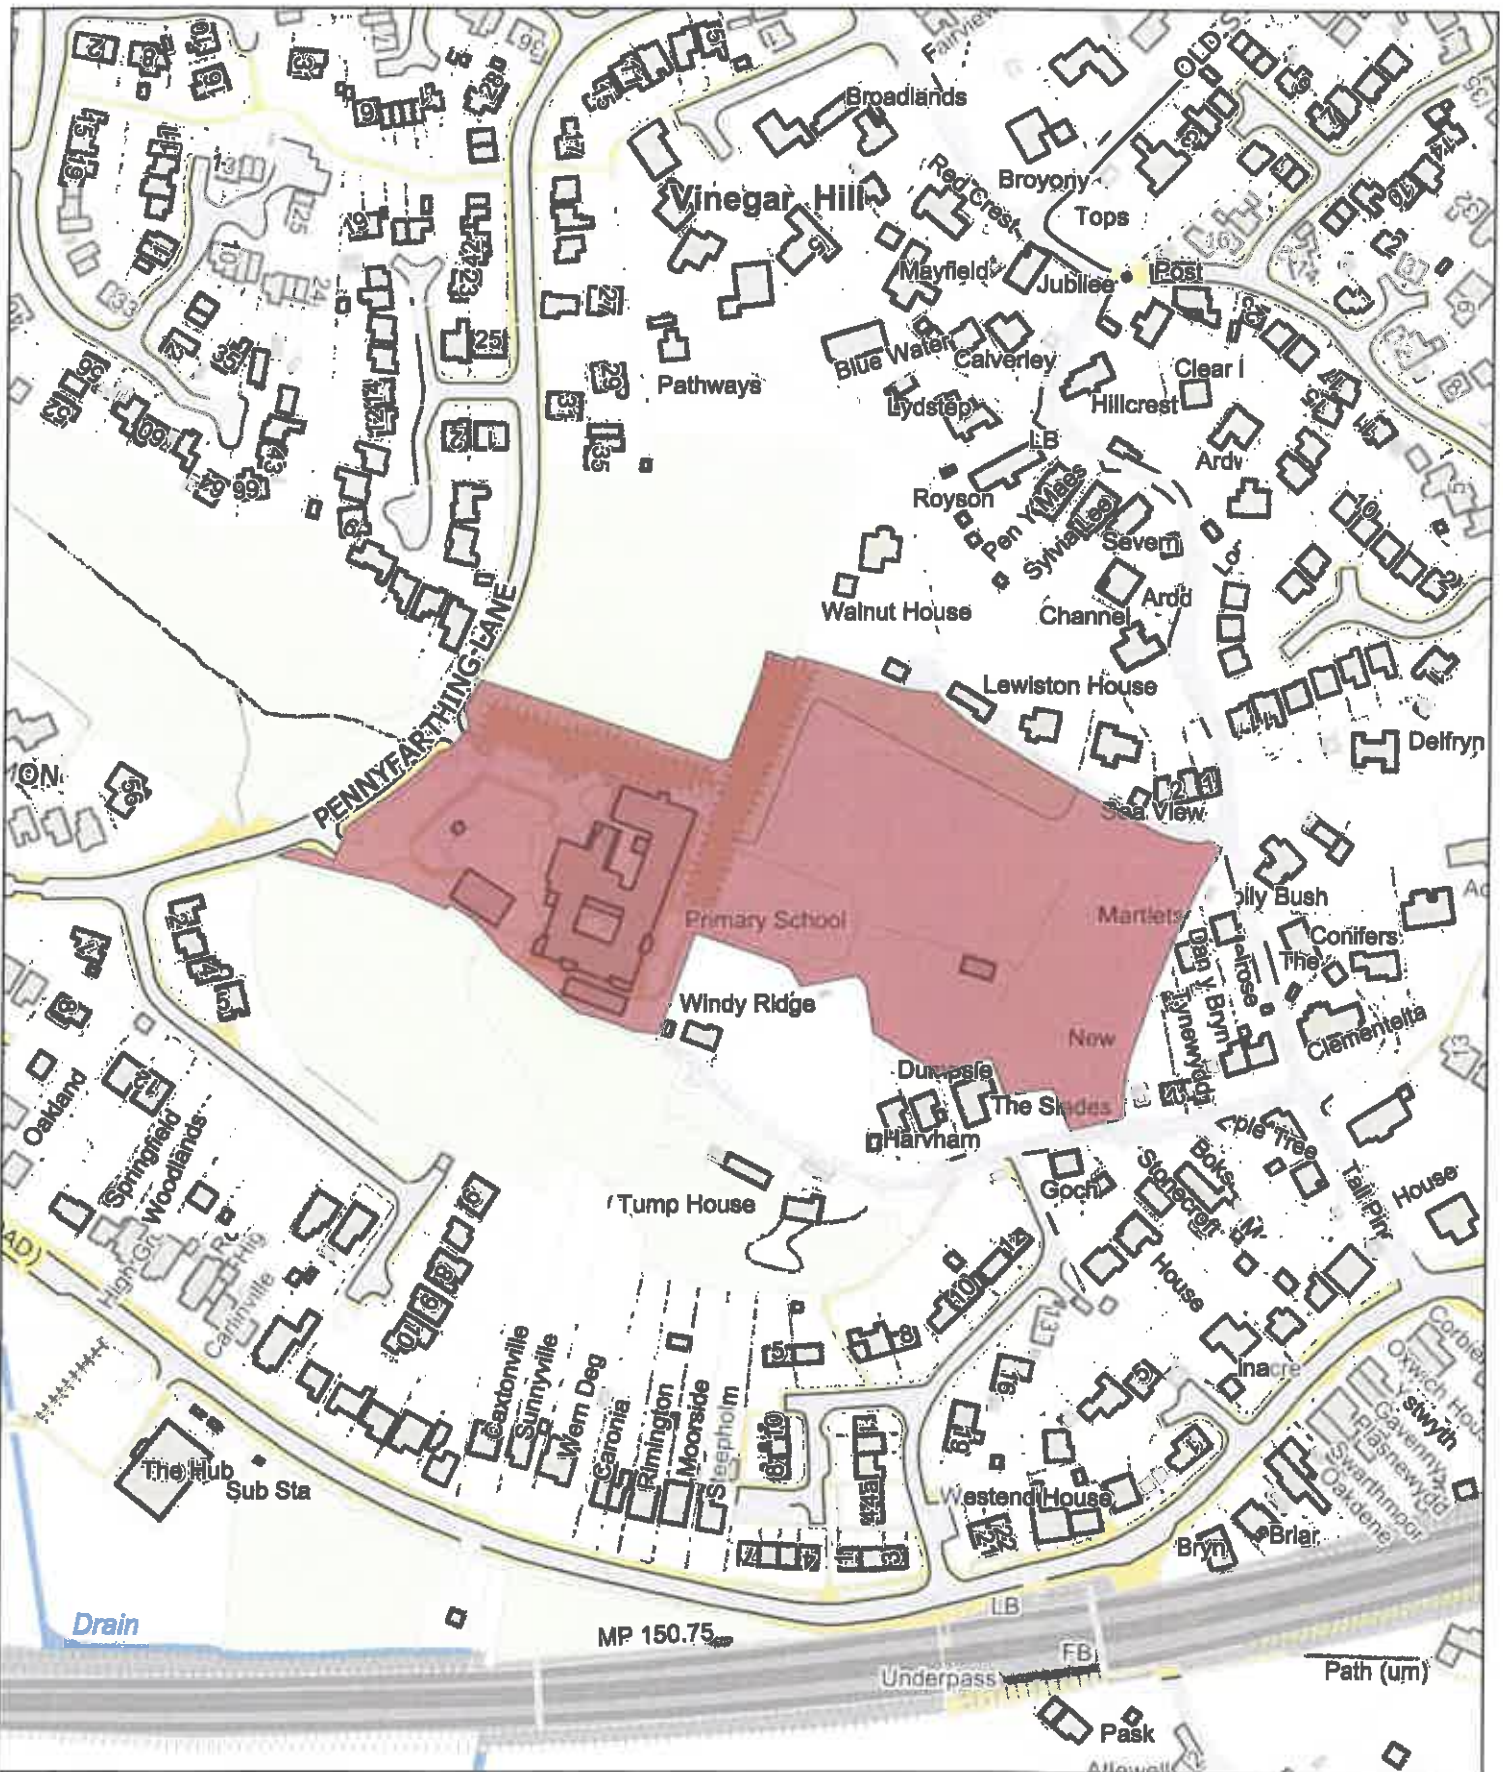

P.M
0059/24

MAU-PSPO-141

E (No Dogs) / G (Gwahardd)

Undy Primary School, 3 Pennyfarthing Lane, Undy NP26 3LZ /
Ysgol Gynradd Gwndy, 3 Pennyfarthing Lane, Gwndy NP26 3LZ

Date: 1st June 2024 / Dyddiad: 1af Mehefin 2024

Legend / Nodiant

No Dogs /
Gwahardd

1:2,500