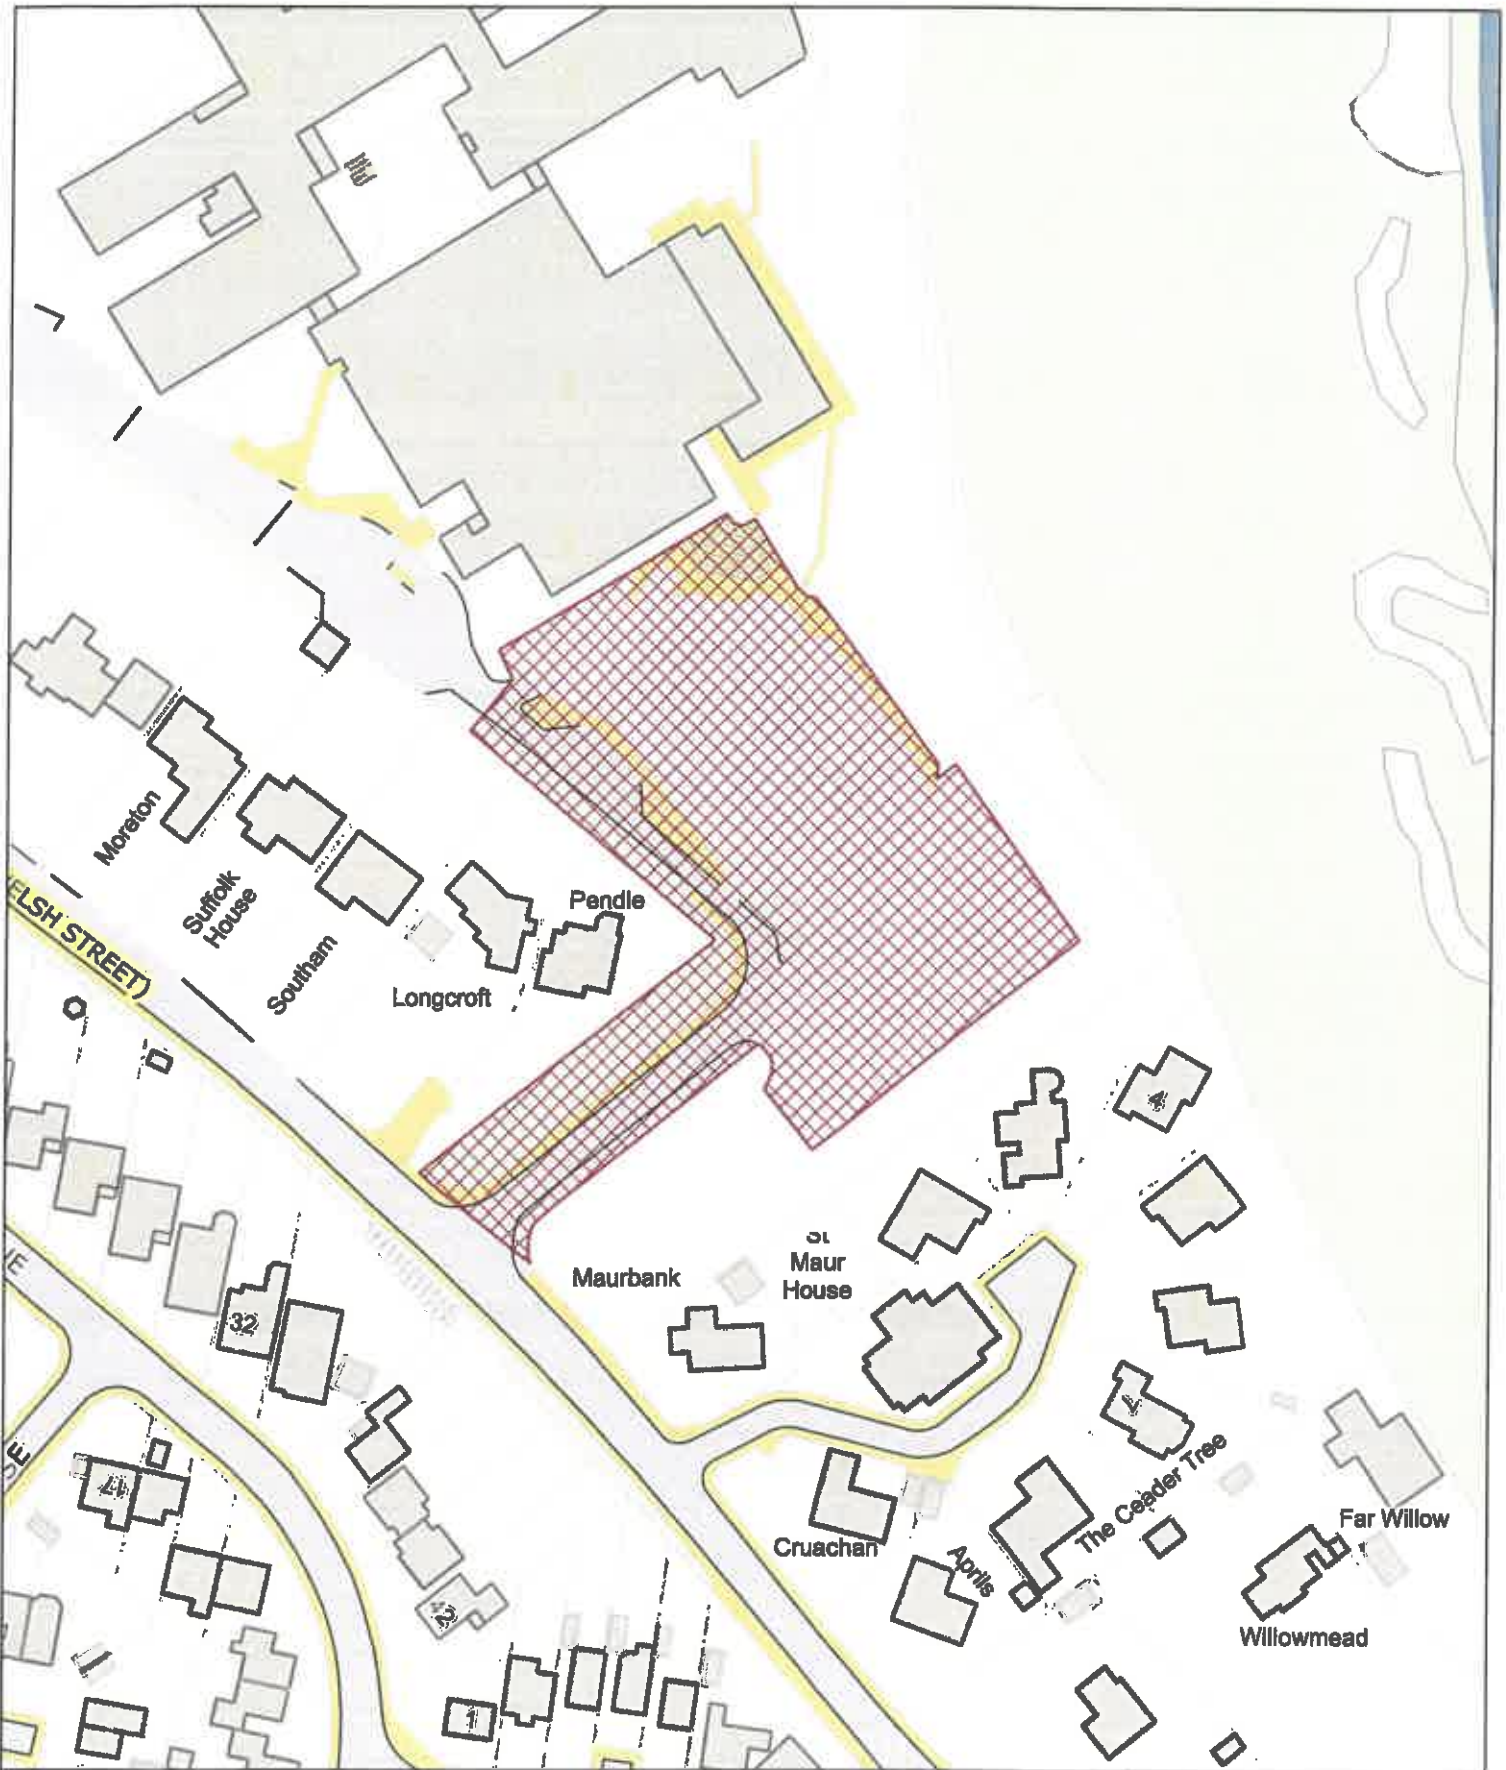

P.M
0059/24

CHW-PSPO-085

LO (Dogs on Leads) / TU (Tennyn yn Unig)

Chepstow School and Leisure Centre Car Park / Maes Parcio

Ysgol Cas-gwent a'r Ganolfan Hamdden

Date: 1st June 2024 / Dyddiad: 1af Mehefin 2024

Legend / Nodiant

Dogs on Leads / Tennyn yn Unig

1:1,250