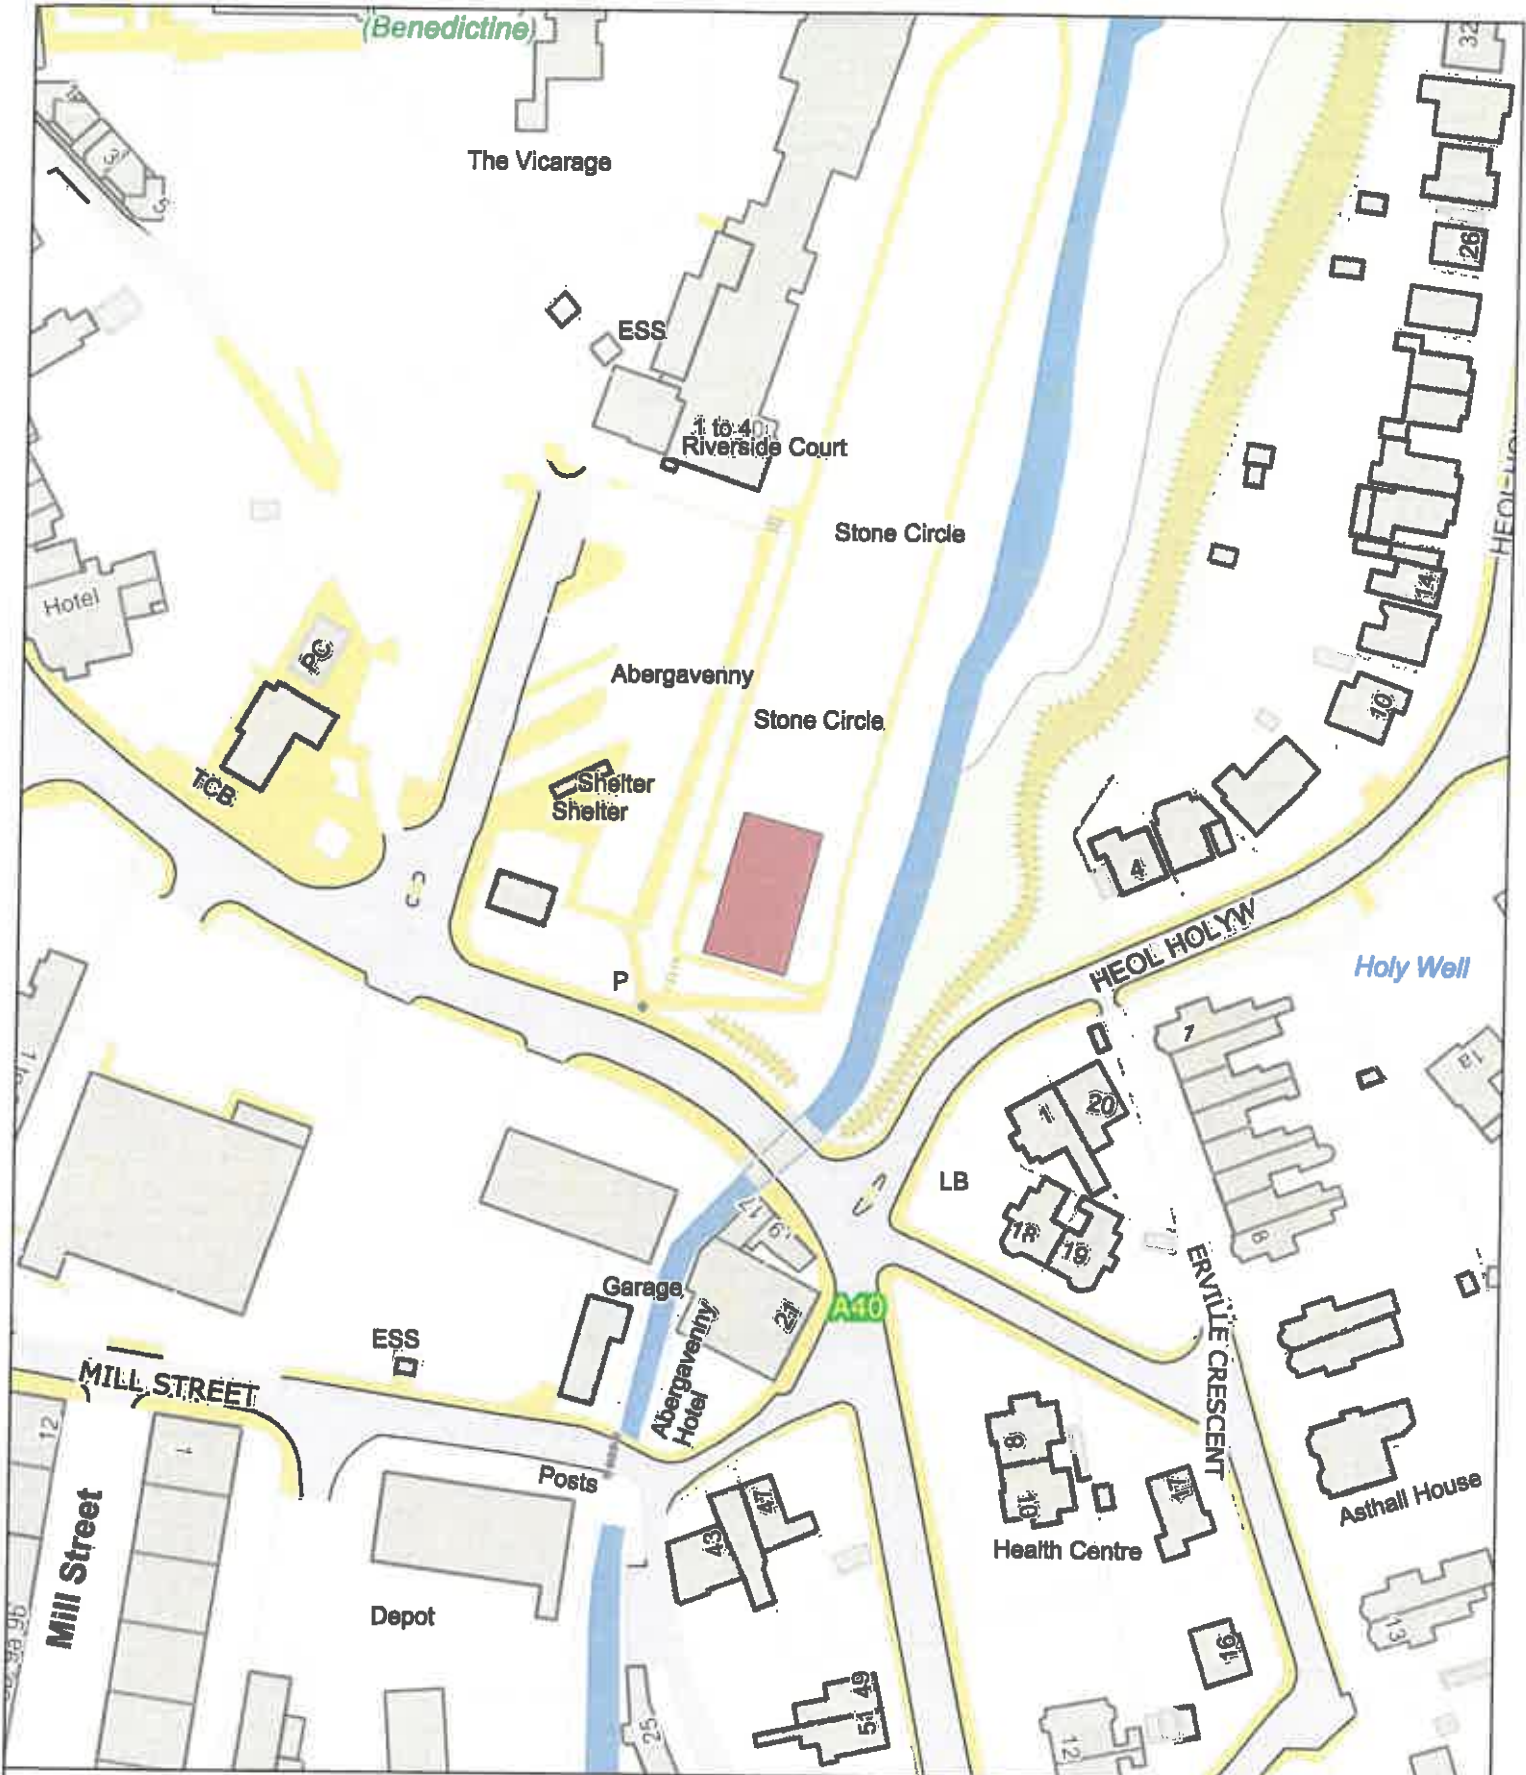

P.M
0059/24

ABVY-PSPO-001
E (No Dogs) / G (Gwahardd)
Swan Meadows Play Area, Cross Street, Abergavenny / Man
Chwarae Dolydd yr Alarch, Stryd y Groes, Y Fenni
Date: 1st June 2024 / Dyddiad: 1af Mehefin 2024

Legend / Nodiant

No Dogs /
Gwahardd

1:1,250