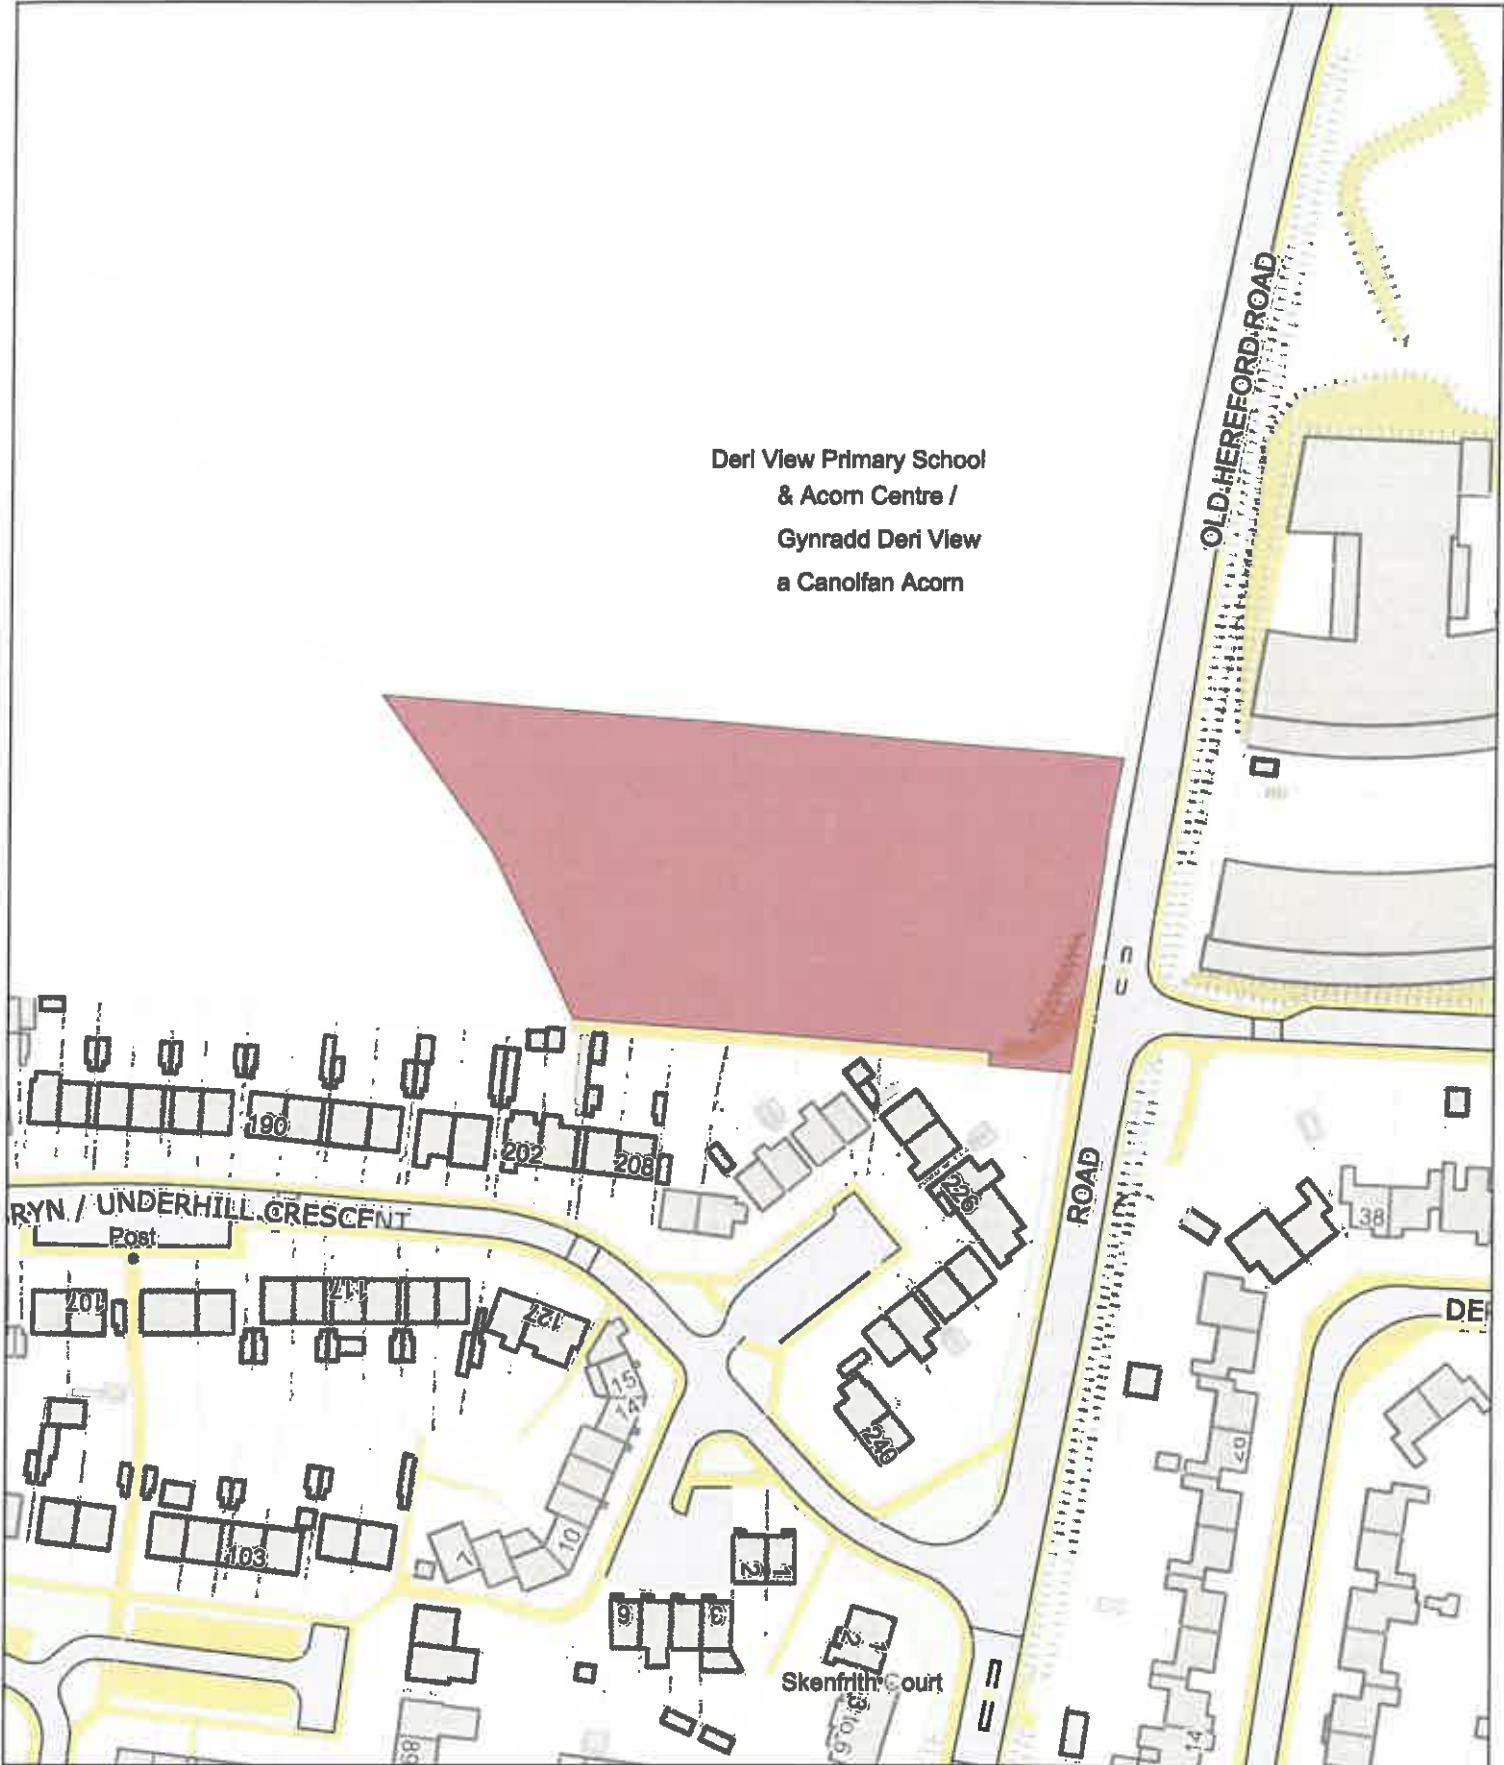

Date: 1st June 2024 / Dyddiad: 1af Mehefin 2024

Legend / Nodiant

No Dogs /
Gwahardd

1:1,250

Deri View Primary School
& Acorn Centre /
Gynradd Deri View
a Canolfan Acorn

P.M
0059/24

ABVY-PSPO-008

E (No Dogs) / G (Gwahardd)