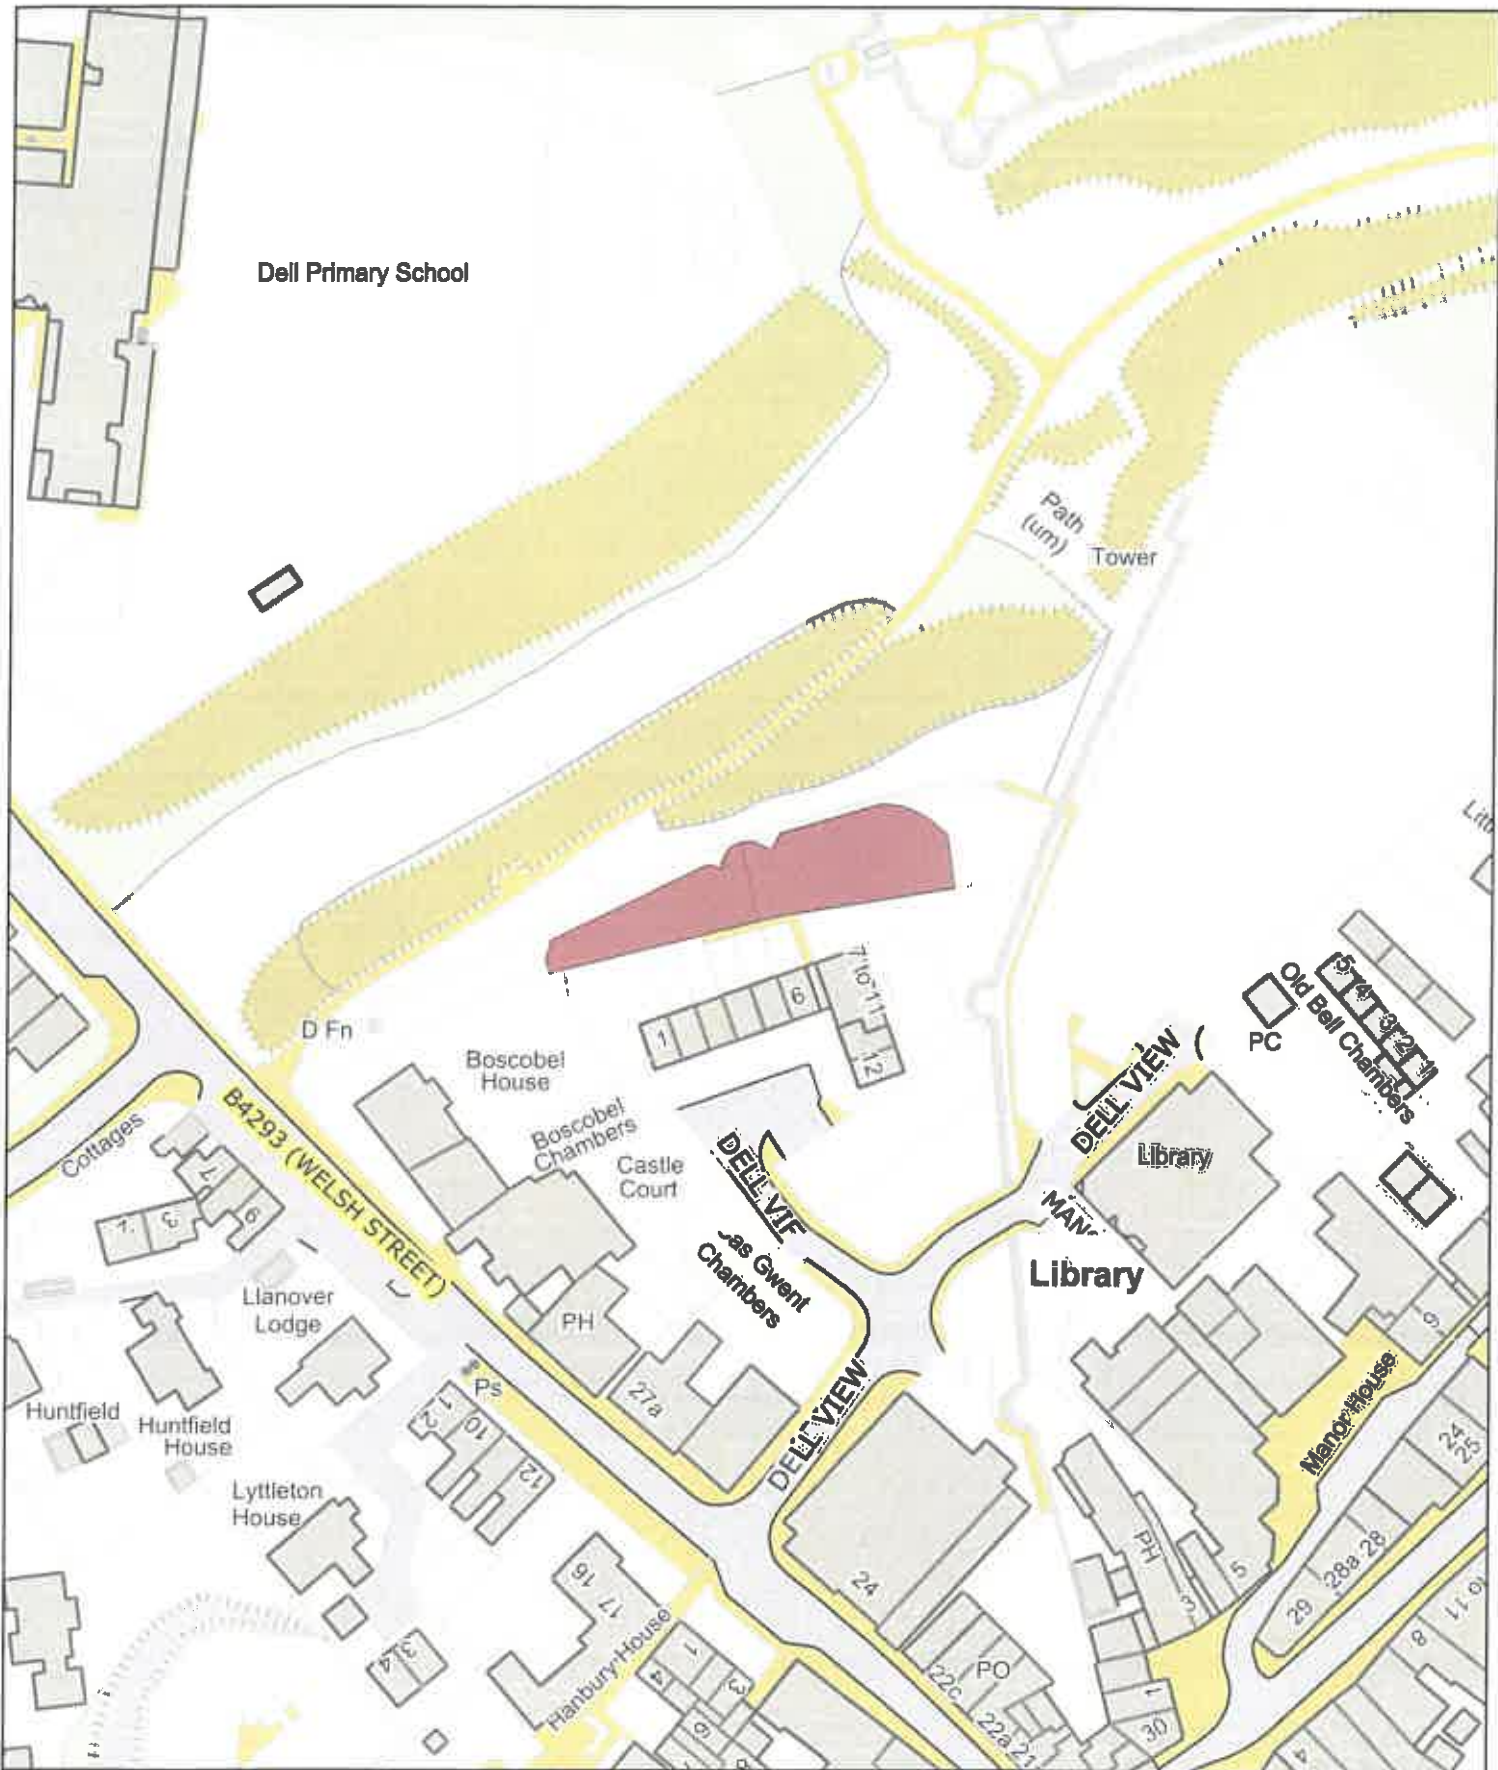

P.M
0059/24

CHW-PSPO-061

E (No Dogs) / G (Gwahardd)

Castle Dell Park Play Area, Chepstow / Man Chwarae Castle Dell,
Cas-gwent

Date: 1st June 2024 / Dyddiad: 1af Mehefin 2024

Legend / Nodiant

No Dogs /
Gwahardd

1:1,250