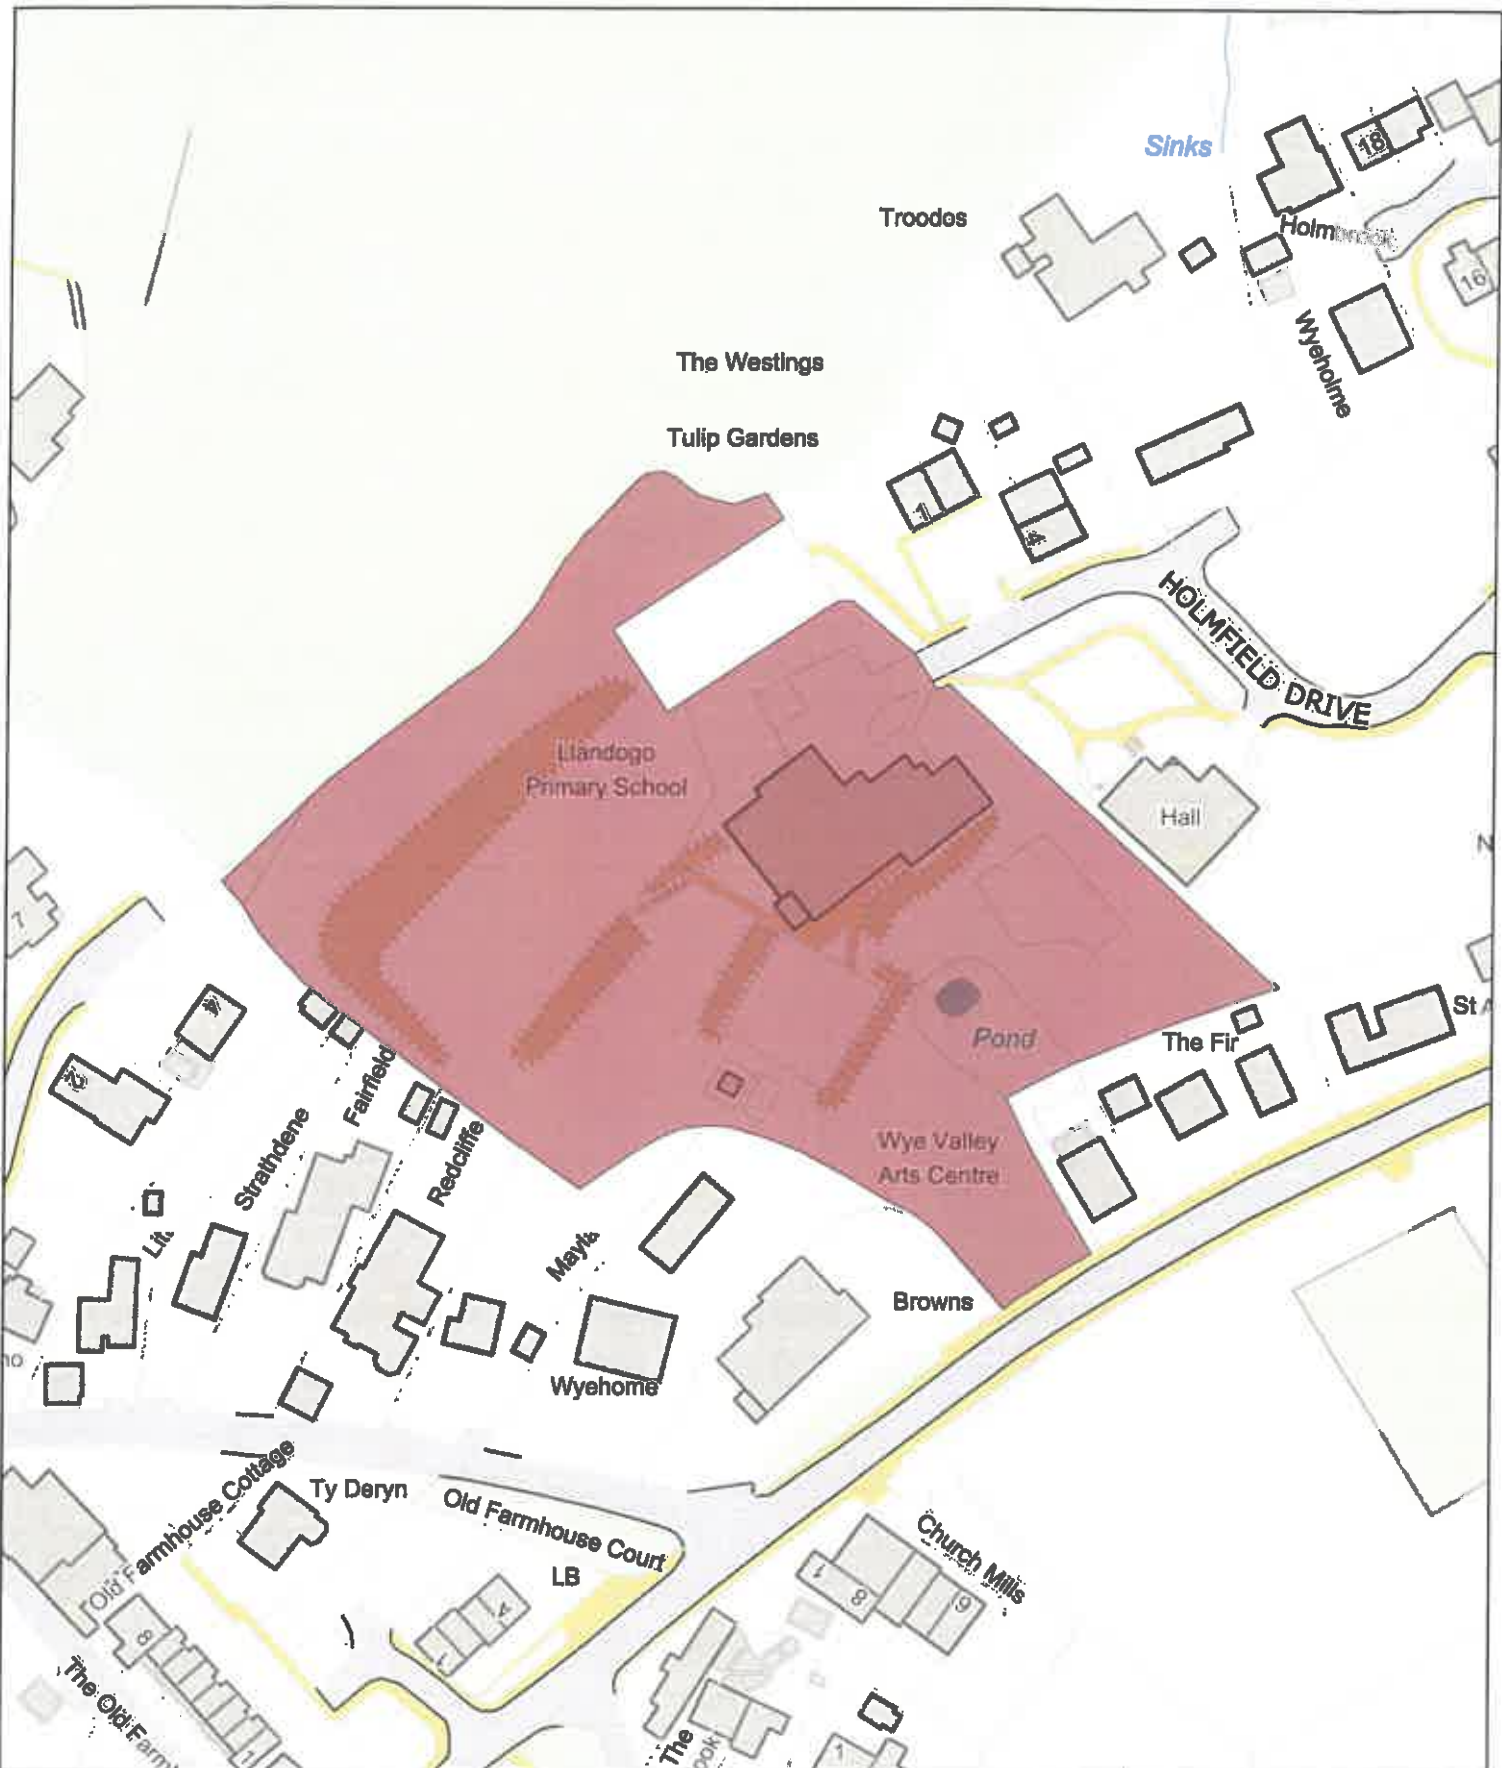

P.M
0059/24

WYV-PSPO-200

E (No Dogs) / G (Gwahardd)

Llandogo Primary school / Ysgol Gynradd Llandogo

Date: 1st June 2024 / Dyddiad: 1af Mehefin 2024

Legend / Nodiant

No Dogs /
Gwahardd

1:1,250