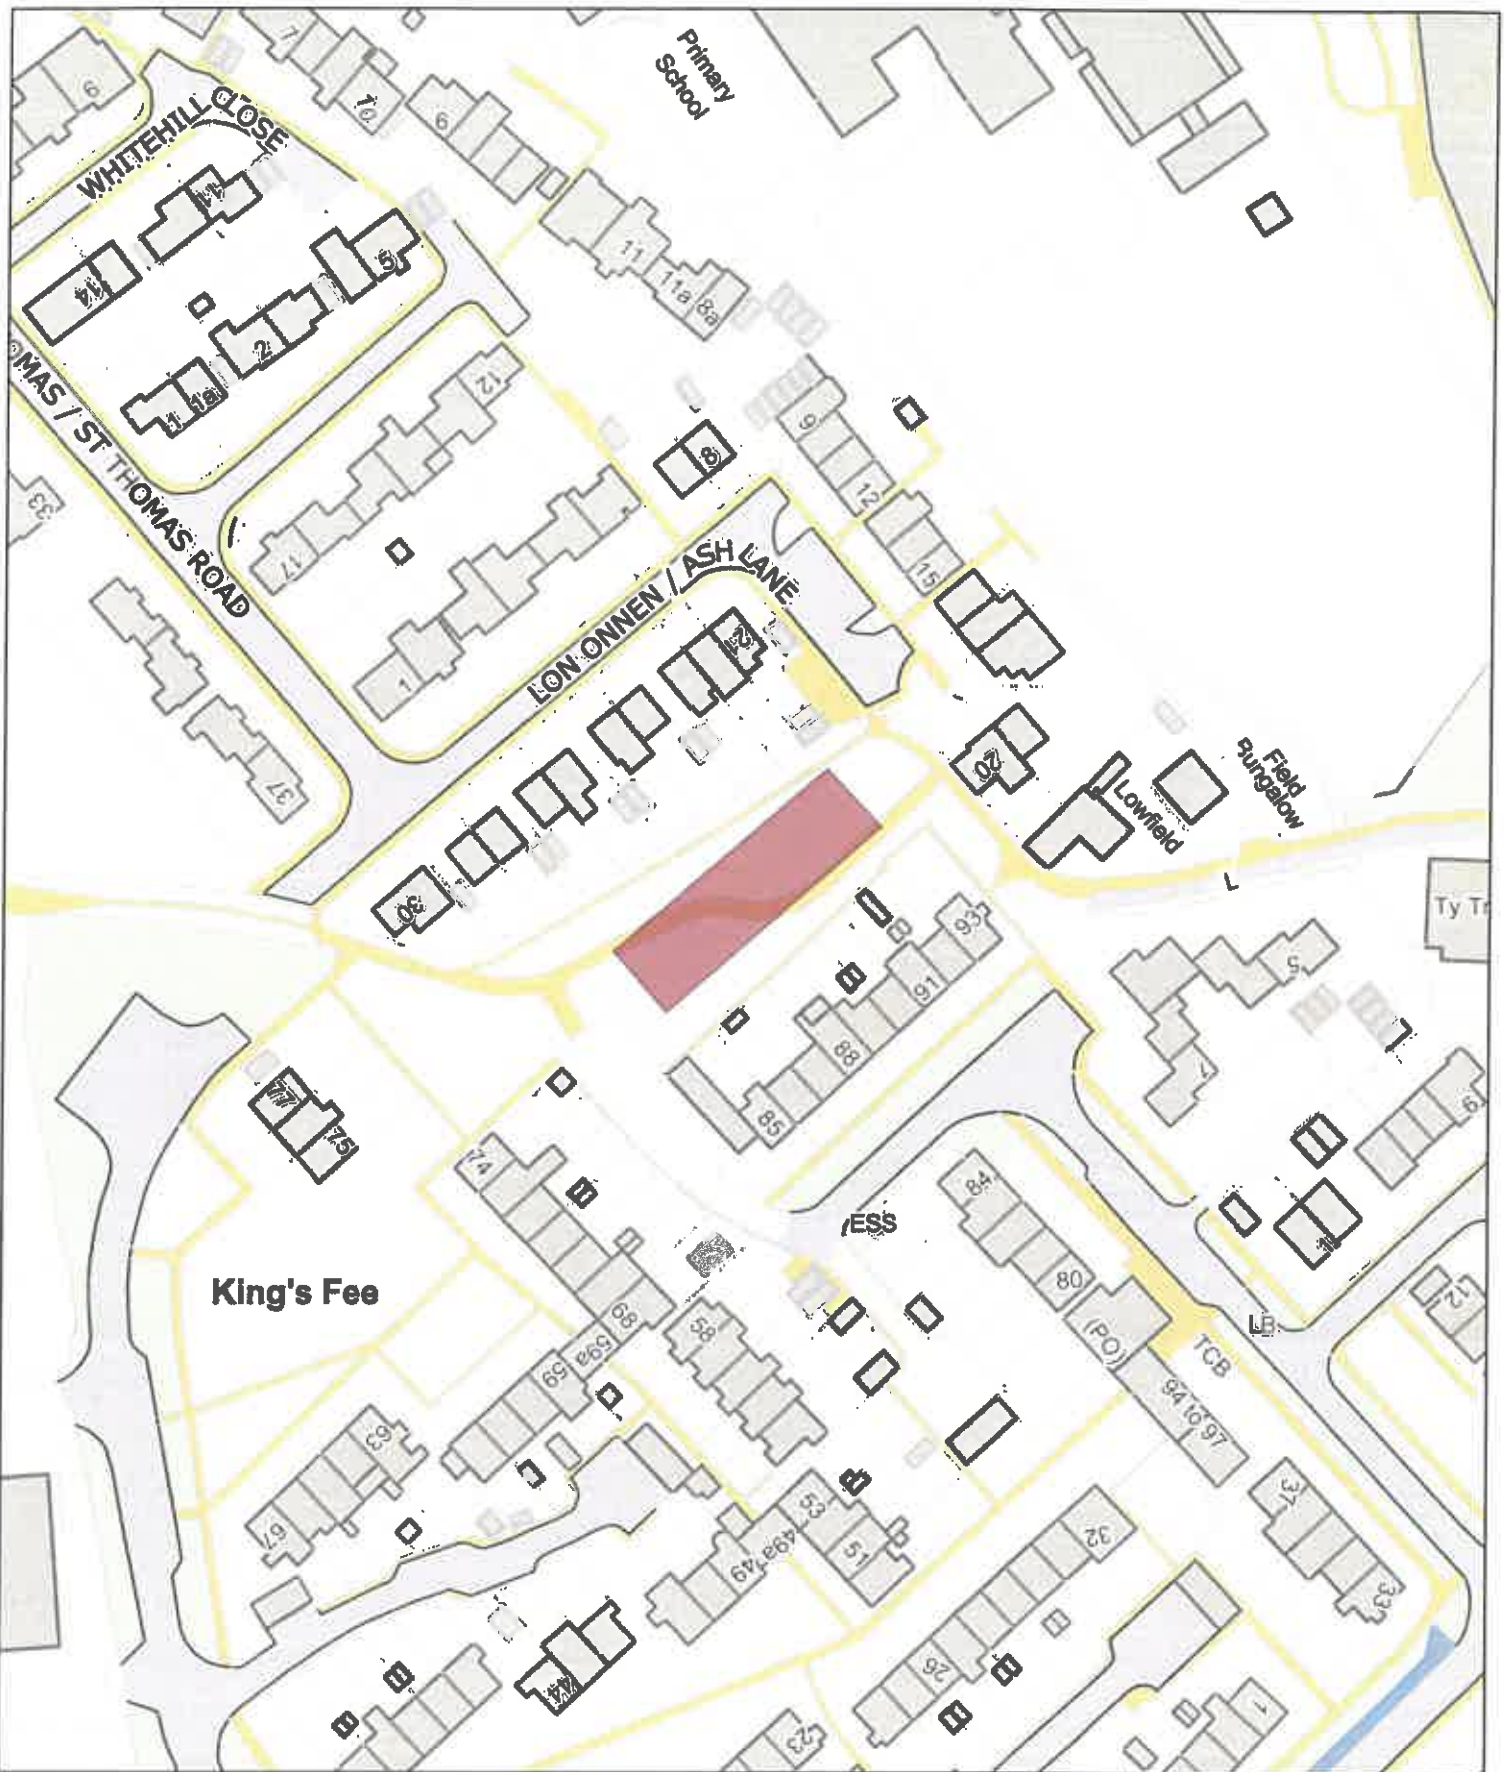

King's Fee

P.M
0059/24

MON-PSPO-150

E (No Dogs) / G (Gwahardd)

**King's Fee Play Area, Monmouth / Man Chwarae King's Fee,
Trefynwy**

Date: 1st June 2024 / Dyddiad: 1af Mehefin 2024

Legend / Nodiad

**No Dogs /
Gwahardd**

1:1,250