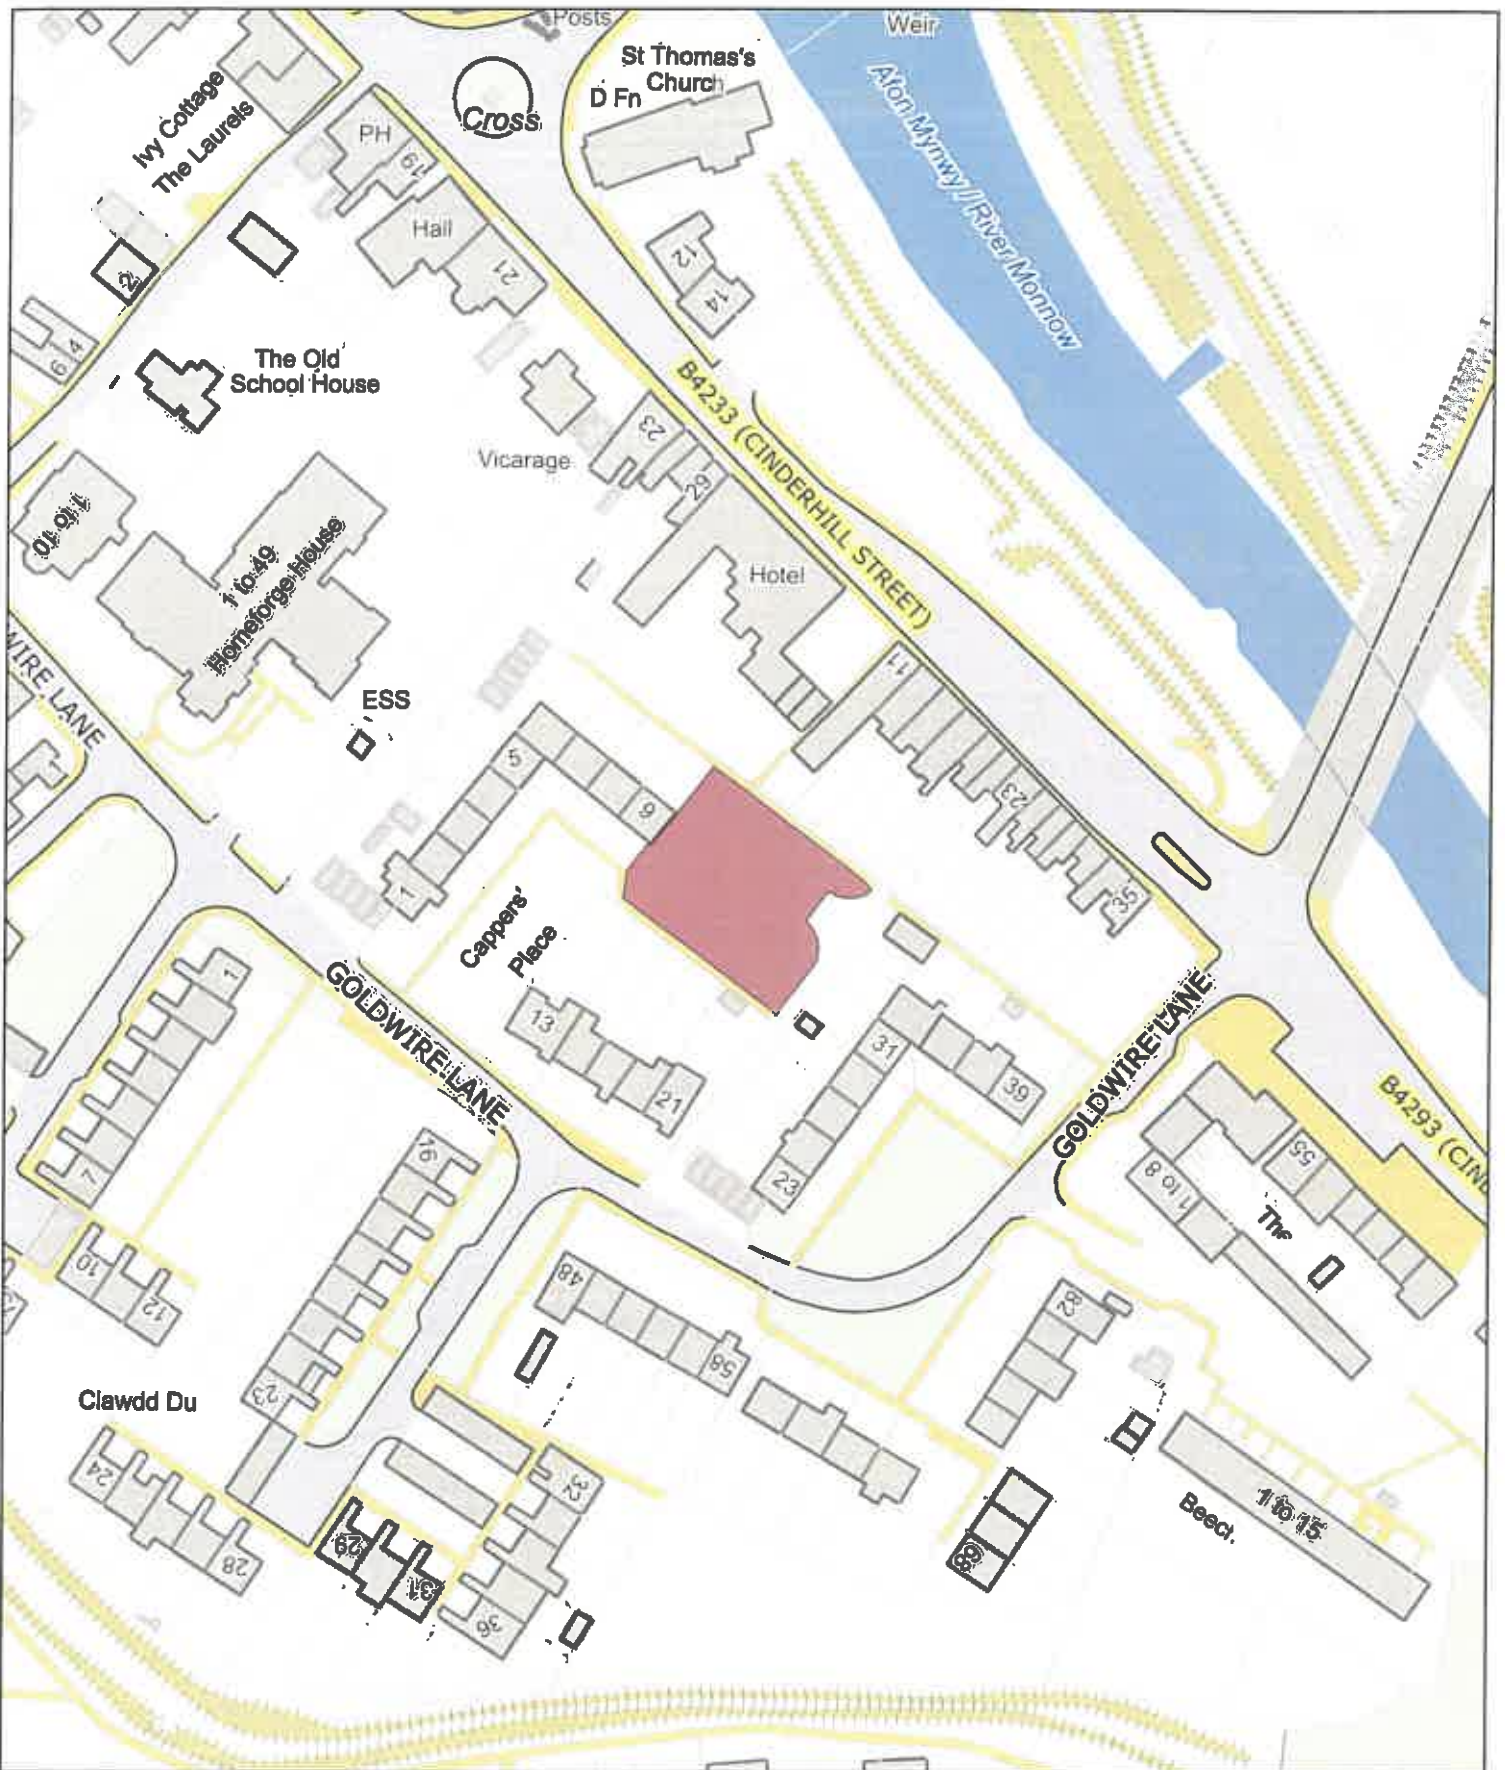

P.M
0059/24

MON-PSPO-156
E (No Dogs) / G (Gwahardd)
Goldwire Lane Play Area, Monmouth / Man Chwarae Goldwire
Lane, Trefynwy

Date: 1st June 2024 / Dyddiad: 1af Mehefin 2024

Legend / Nodiant

No Dogs /
Gwahardd

1:1,250