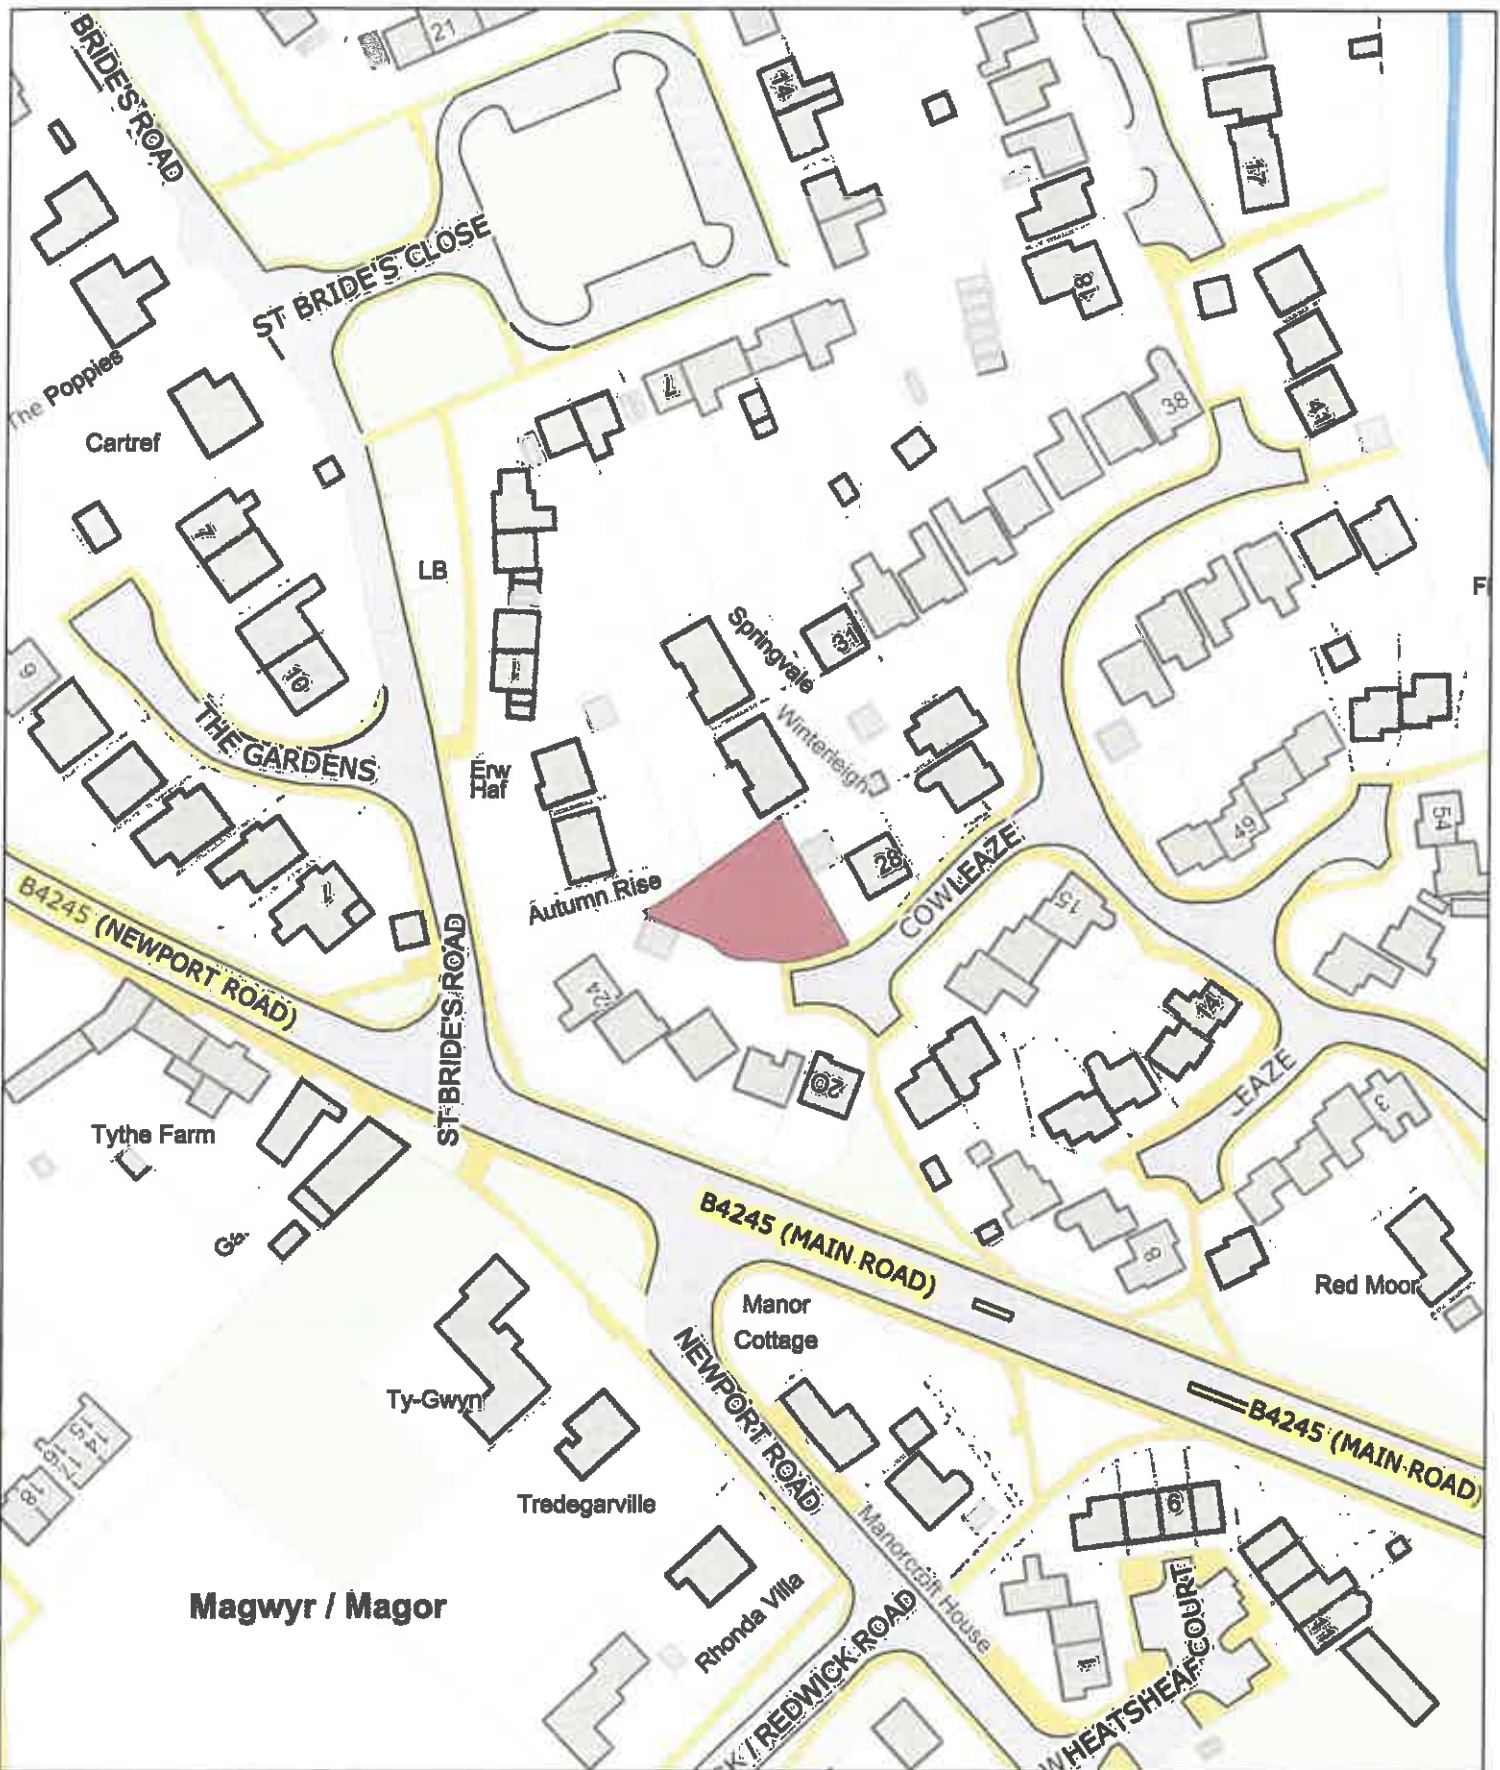

E (No Dogs) / G (Gwahardd)

Rockfield View Play Area, Undy / Man Chwarae Rockfield
View, Gwندی

Date: 1st June 2024 / Dyddiad: 1af Mehefin 2024

Legend / Nodiant

No Dogs /
Gwahardd

1:1,250

P.M
 0059/24 MAU-PSPO-129
 E (No Dogs) / G (Gwahardd)
 Cowleaze Play Area, Magor / Man Chwarae Cowleaze, Magwyr
 Date: 1st June 2024 / Dyddiad: 1af Mehefin 2024