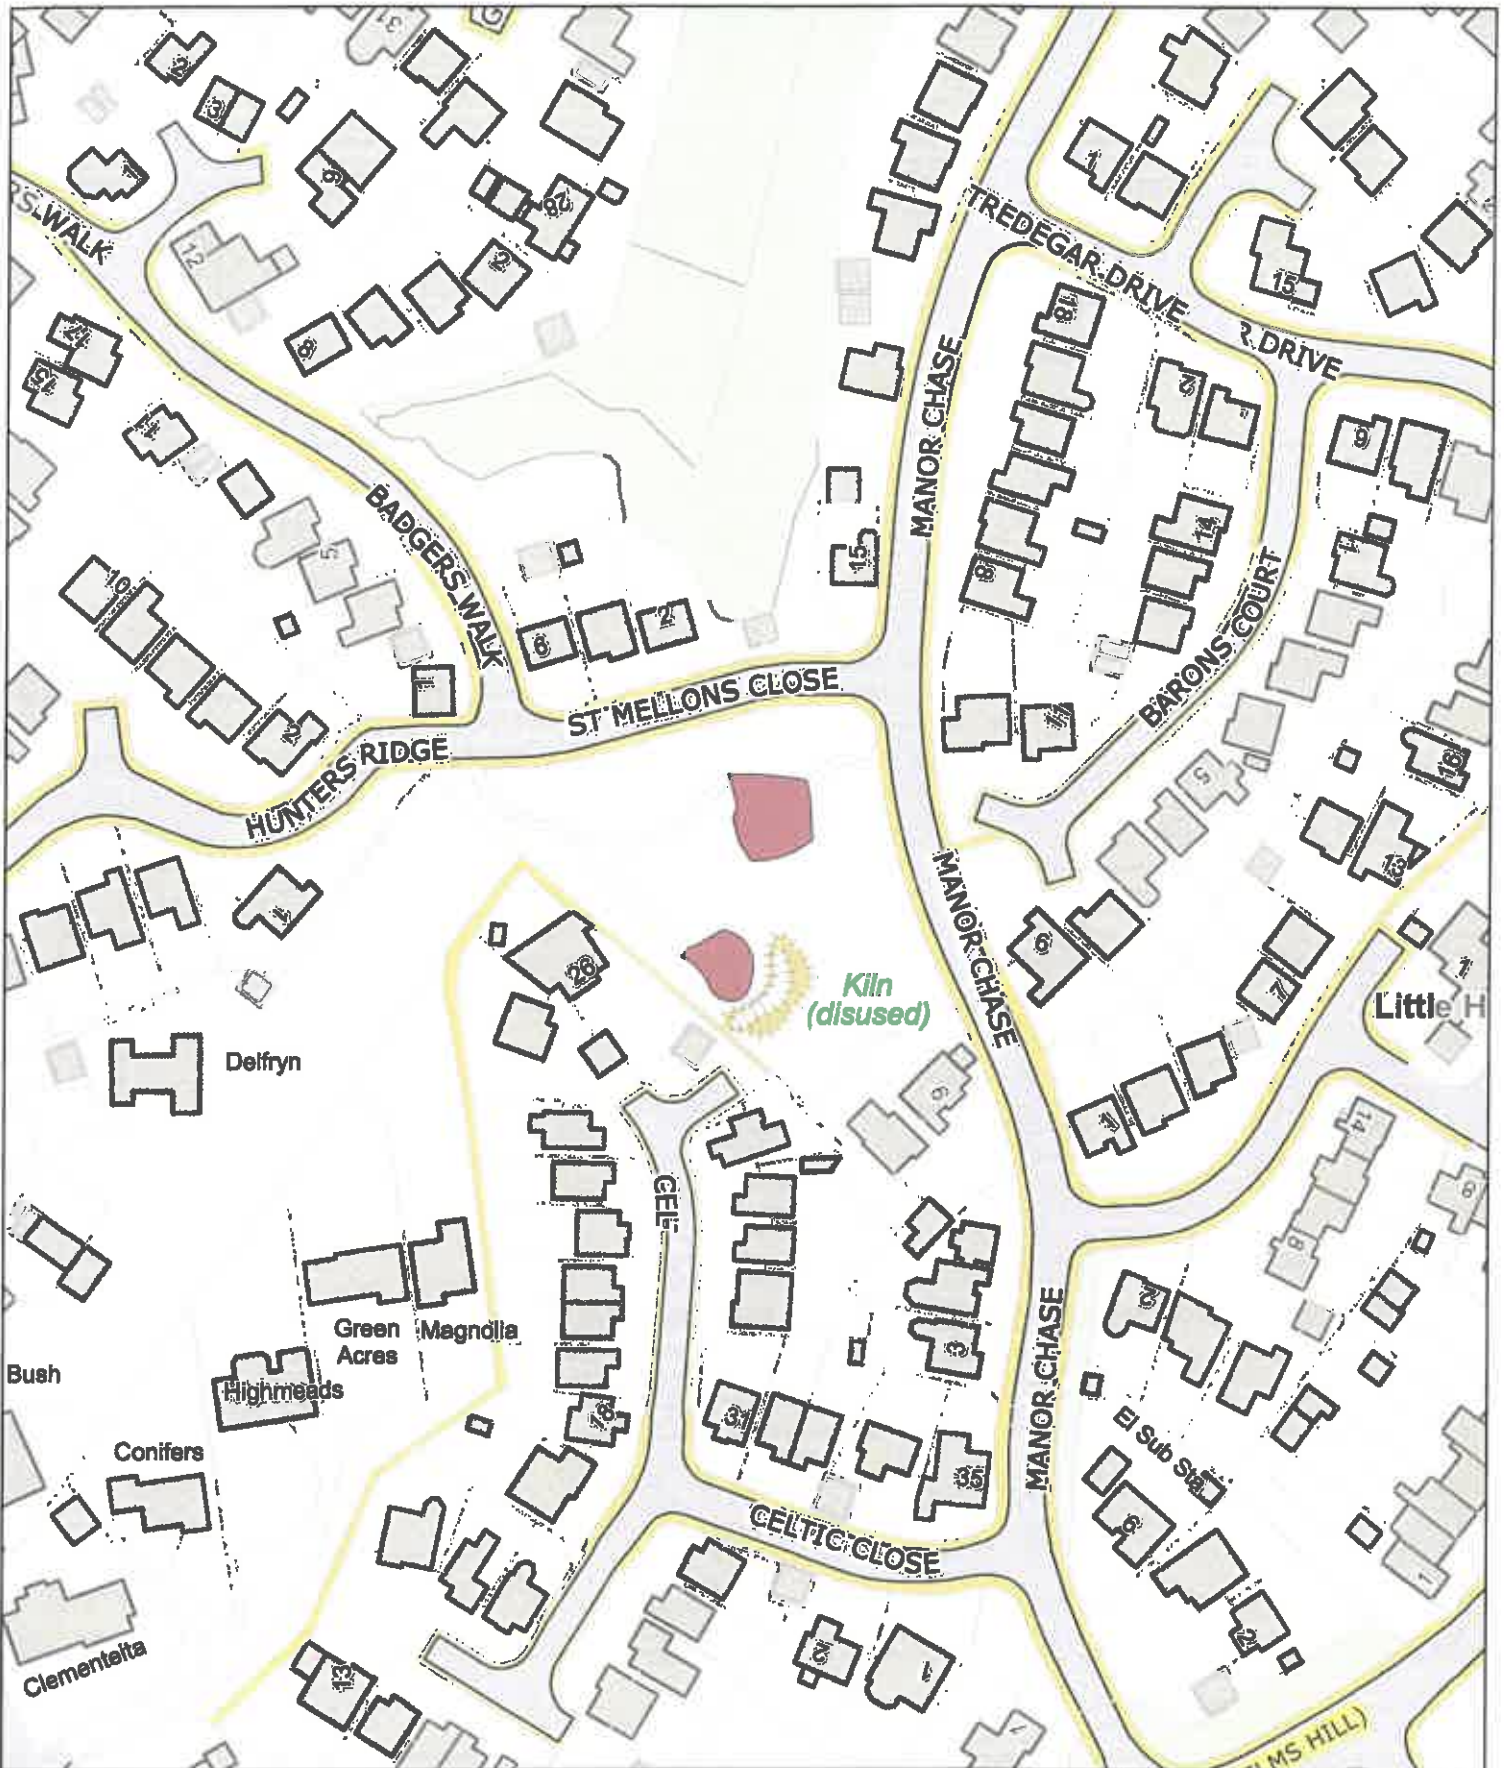

P.M
0059/24

MAU-PSPO-132

E (No Dogs) / G (Gwahardd)

Manor Chase Play Area, Undy / Man Chwarae Manor Chase,
Gwndy

Date: 1st June 2024 / Dyddiad: 1af Mehefin 2024

Legend / Nodiant

No Dogs /
Gwahardd

1:1,250