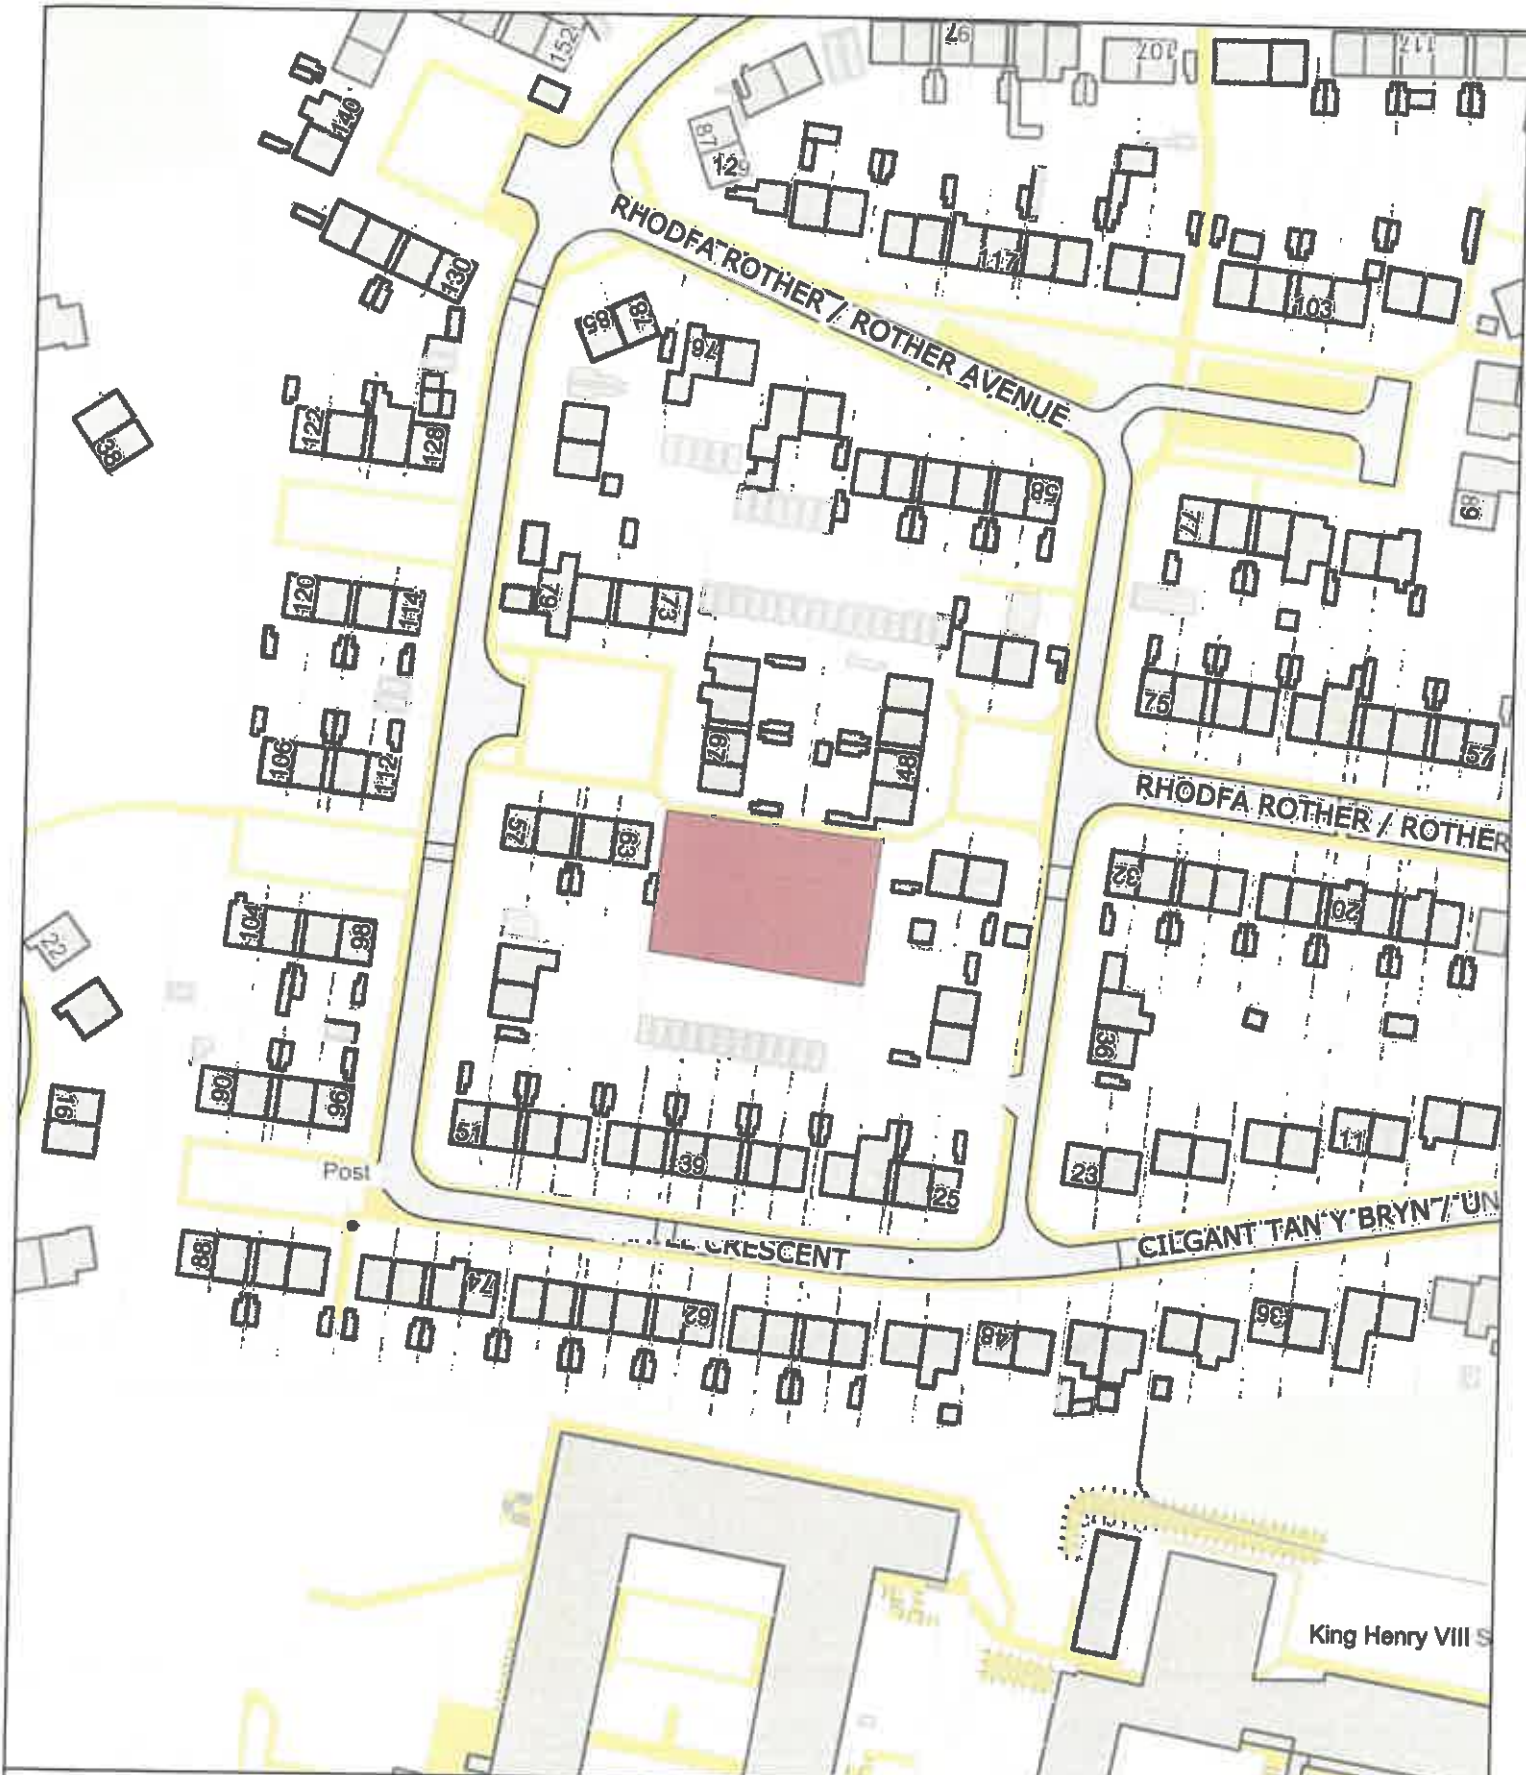

P.M
0059/24

ABVY-PSPO-009

E (No Dogs) / G (Gwahardd)

Rother Avenue Play Area, Abergavenny / Man Chwarae Rother Avenue, Y Fenni

Date: 1st June 2024 / Dyddiad: 1af Mehefin 2024

Legend / Nodiant

No Dogs /
Gwahardd

1:1,250