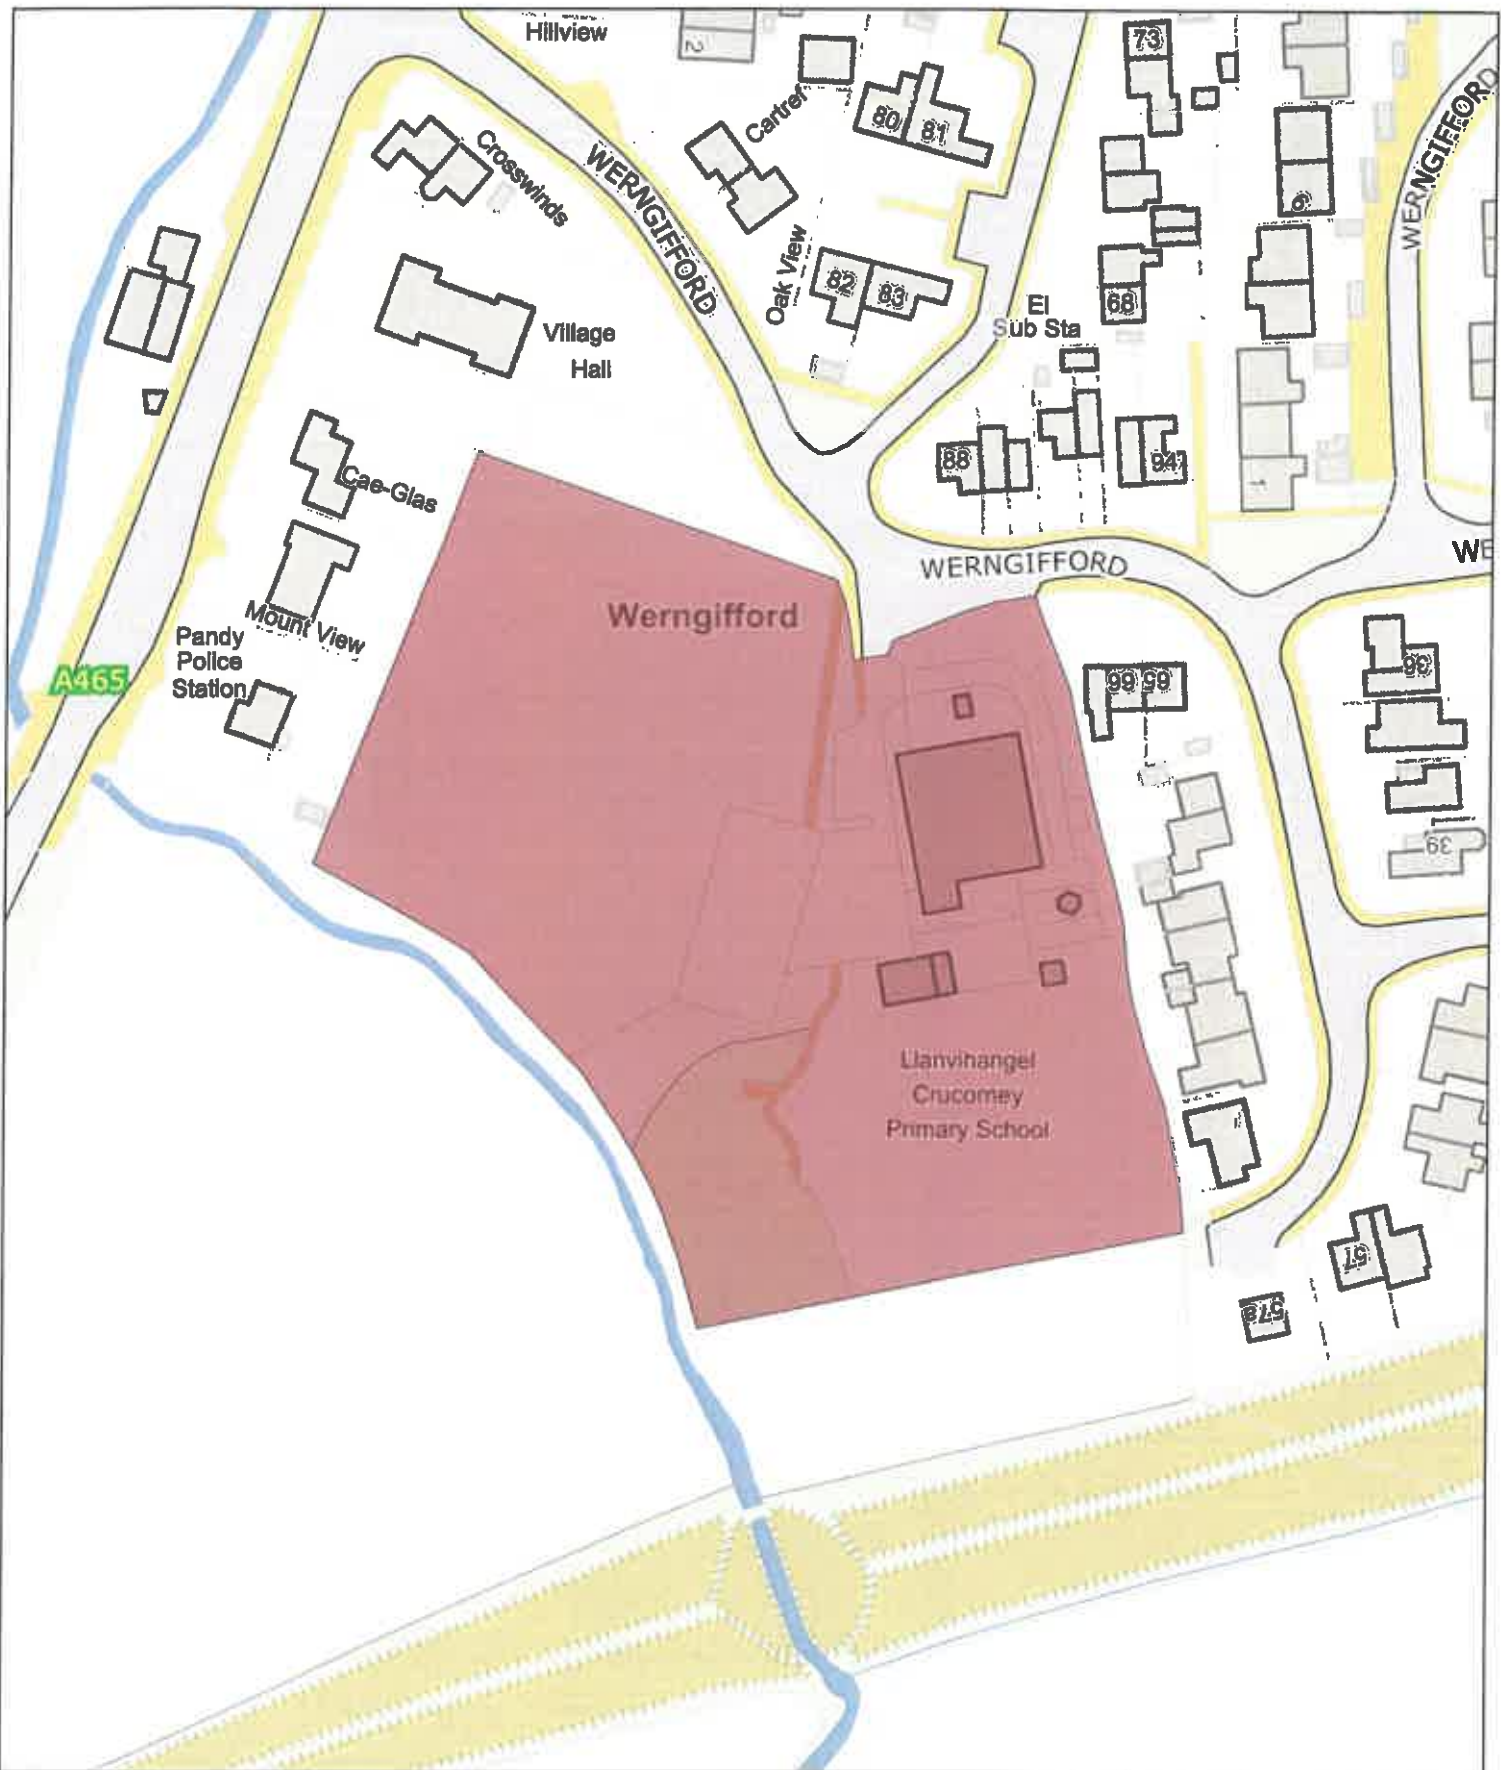

Gynradd Thornwell, Ffordd Thornwell, Cas-gwent

Date: 1st June 2024 / Dyddiad: 1af Mehefin 2024

Legend / Nodiant

No Dogs /
Gwahardd

1:1,250

P.M
0059/24

CRC-PSPO-089

E (No Dogs) / G (Gwahardd)