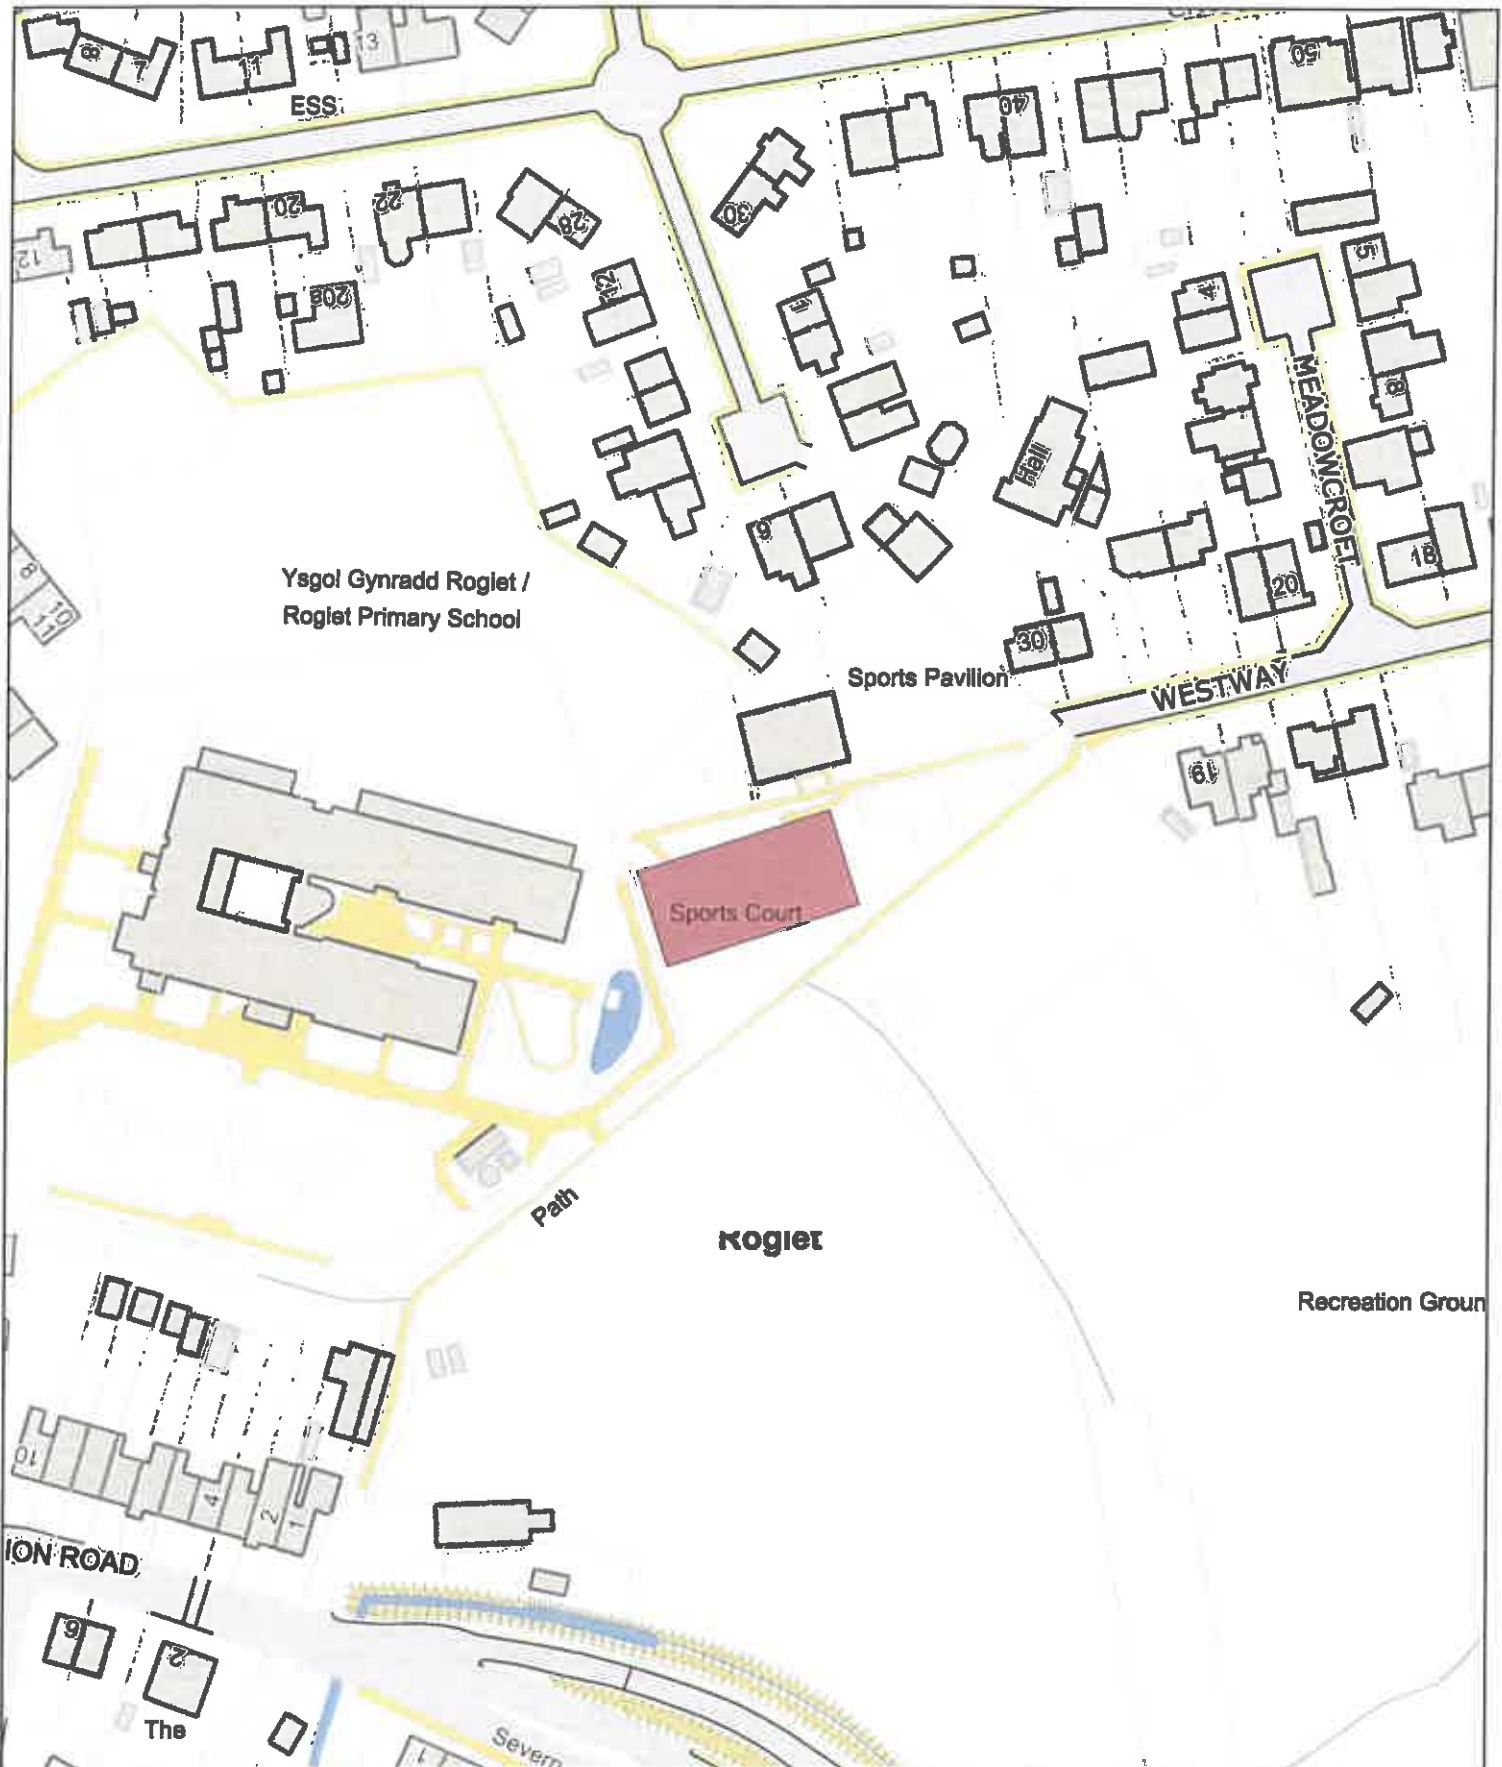

P.M
0059/24

ROG-PSPO-180
E (No Dogs) / G (Gwahardd)
**West Way, Multi Use Games Area. Rogiet / Ardal Gemau aml-
ddefnydd West Way, Rogiet**
Date: 1st June 2024 / Dyddiad: 1af Mehefin 2024

Legend / Nodiant

No Dogs /
Gwahardd

1:1,250