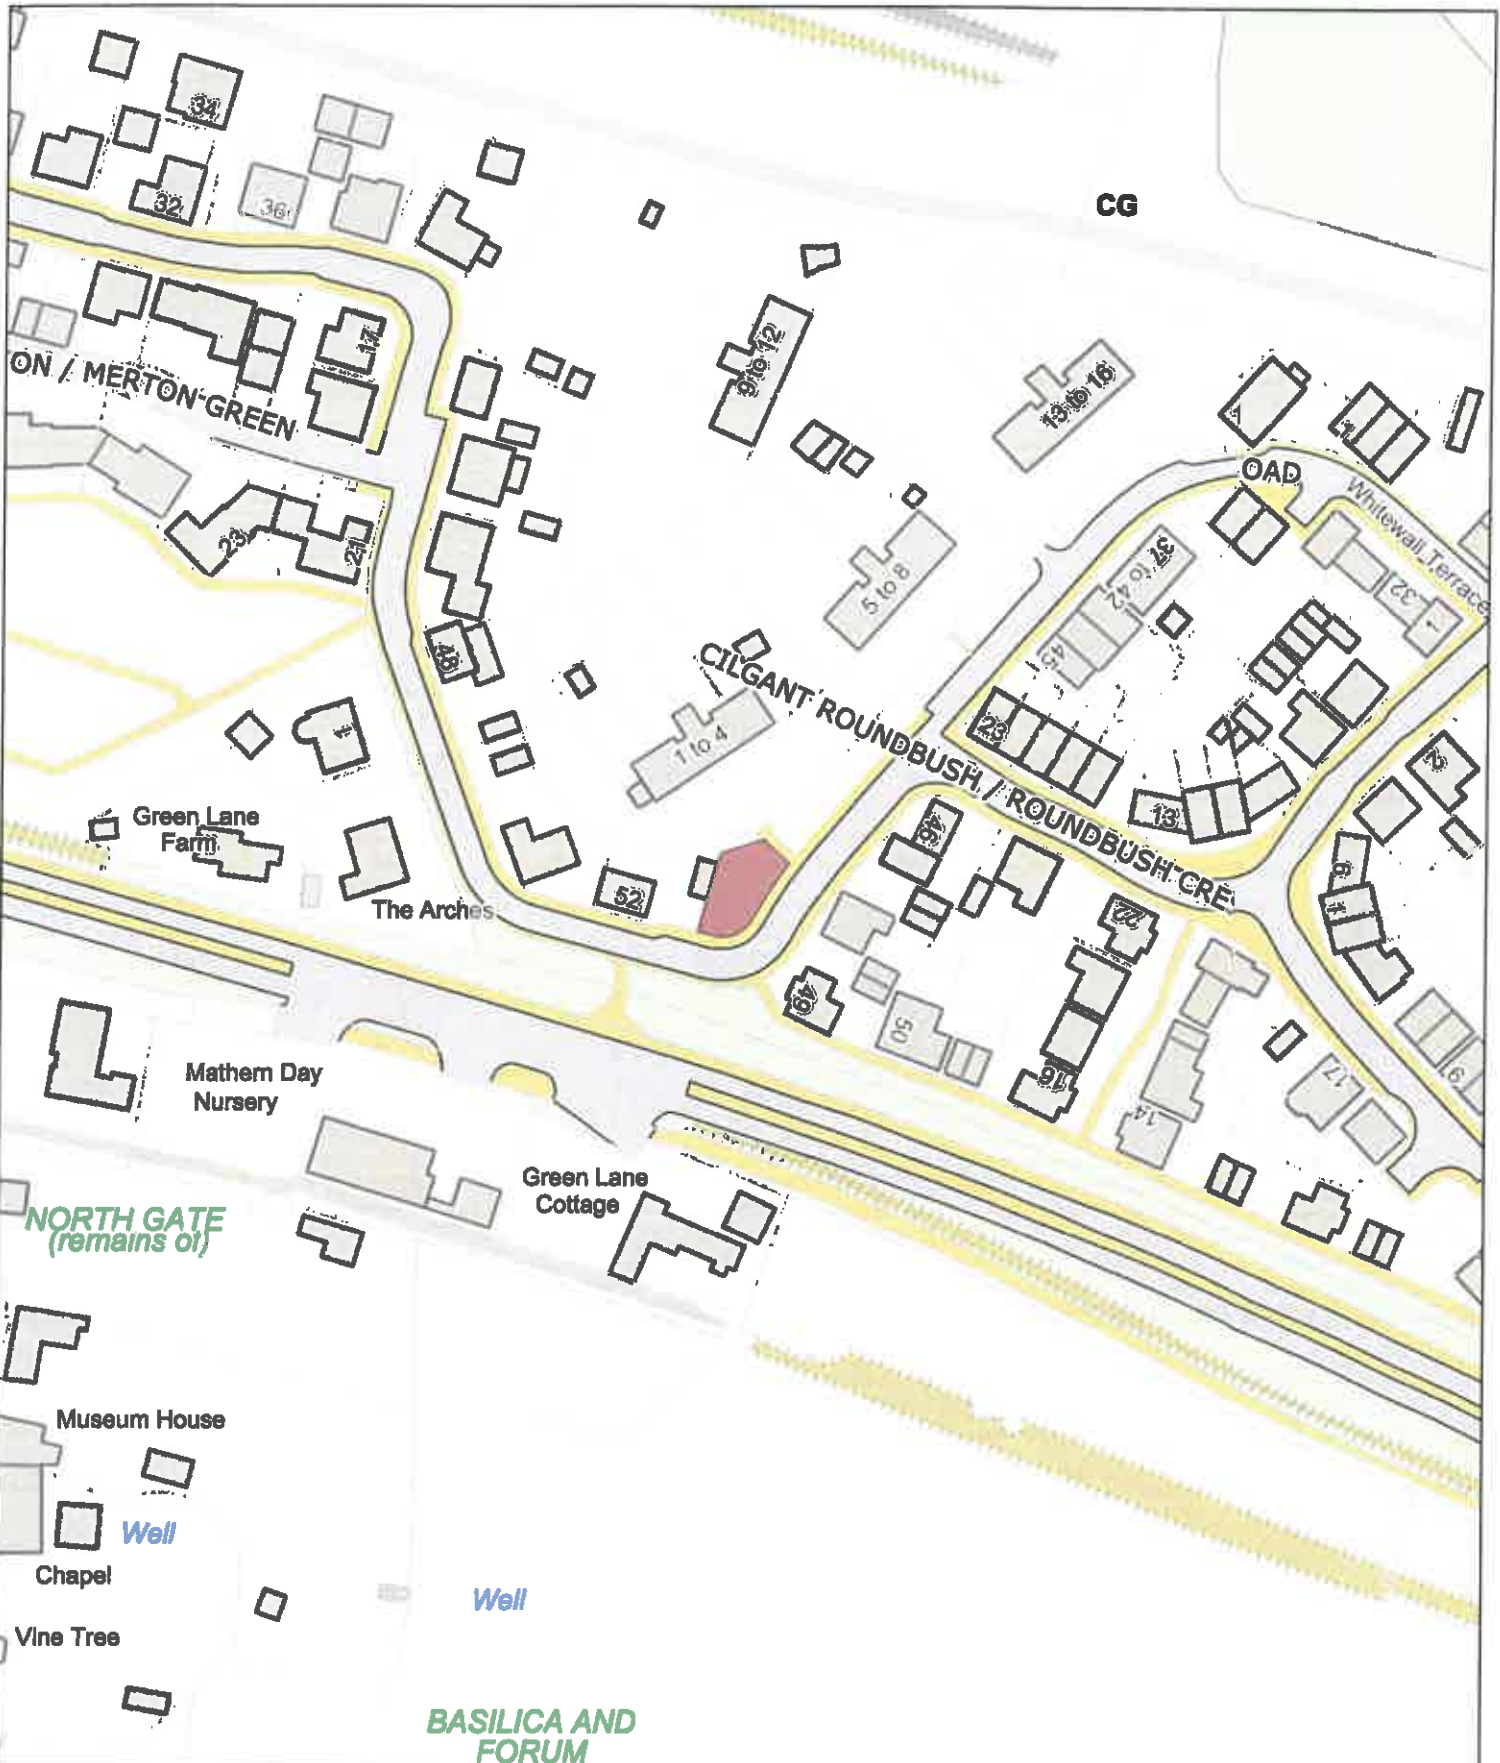

P.M
0059/24

CWT-PSPO-023
E (No Dogs) / G (Gwahardd)
Merton Green Play Area, Caerwent / Man Chwarae Merton
Green, Caer-went

Date: 1st June 2024 / Dyddiad: 1af Mehefin 2024

Legend / Nodiant

No Dogs /
Gwahardd

1:1,250