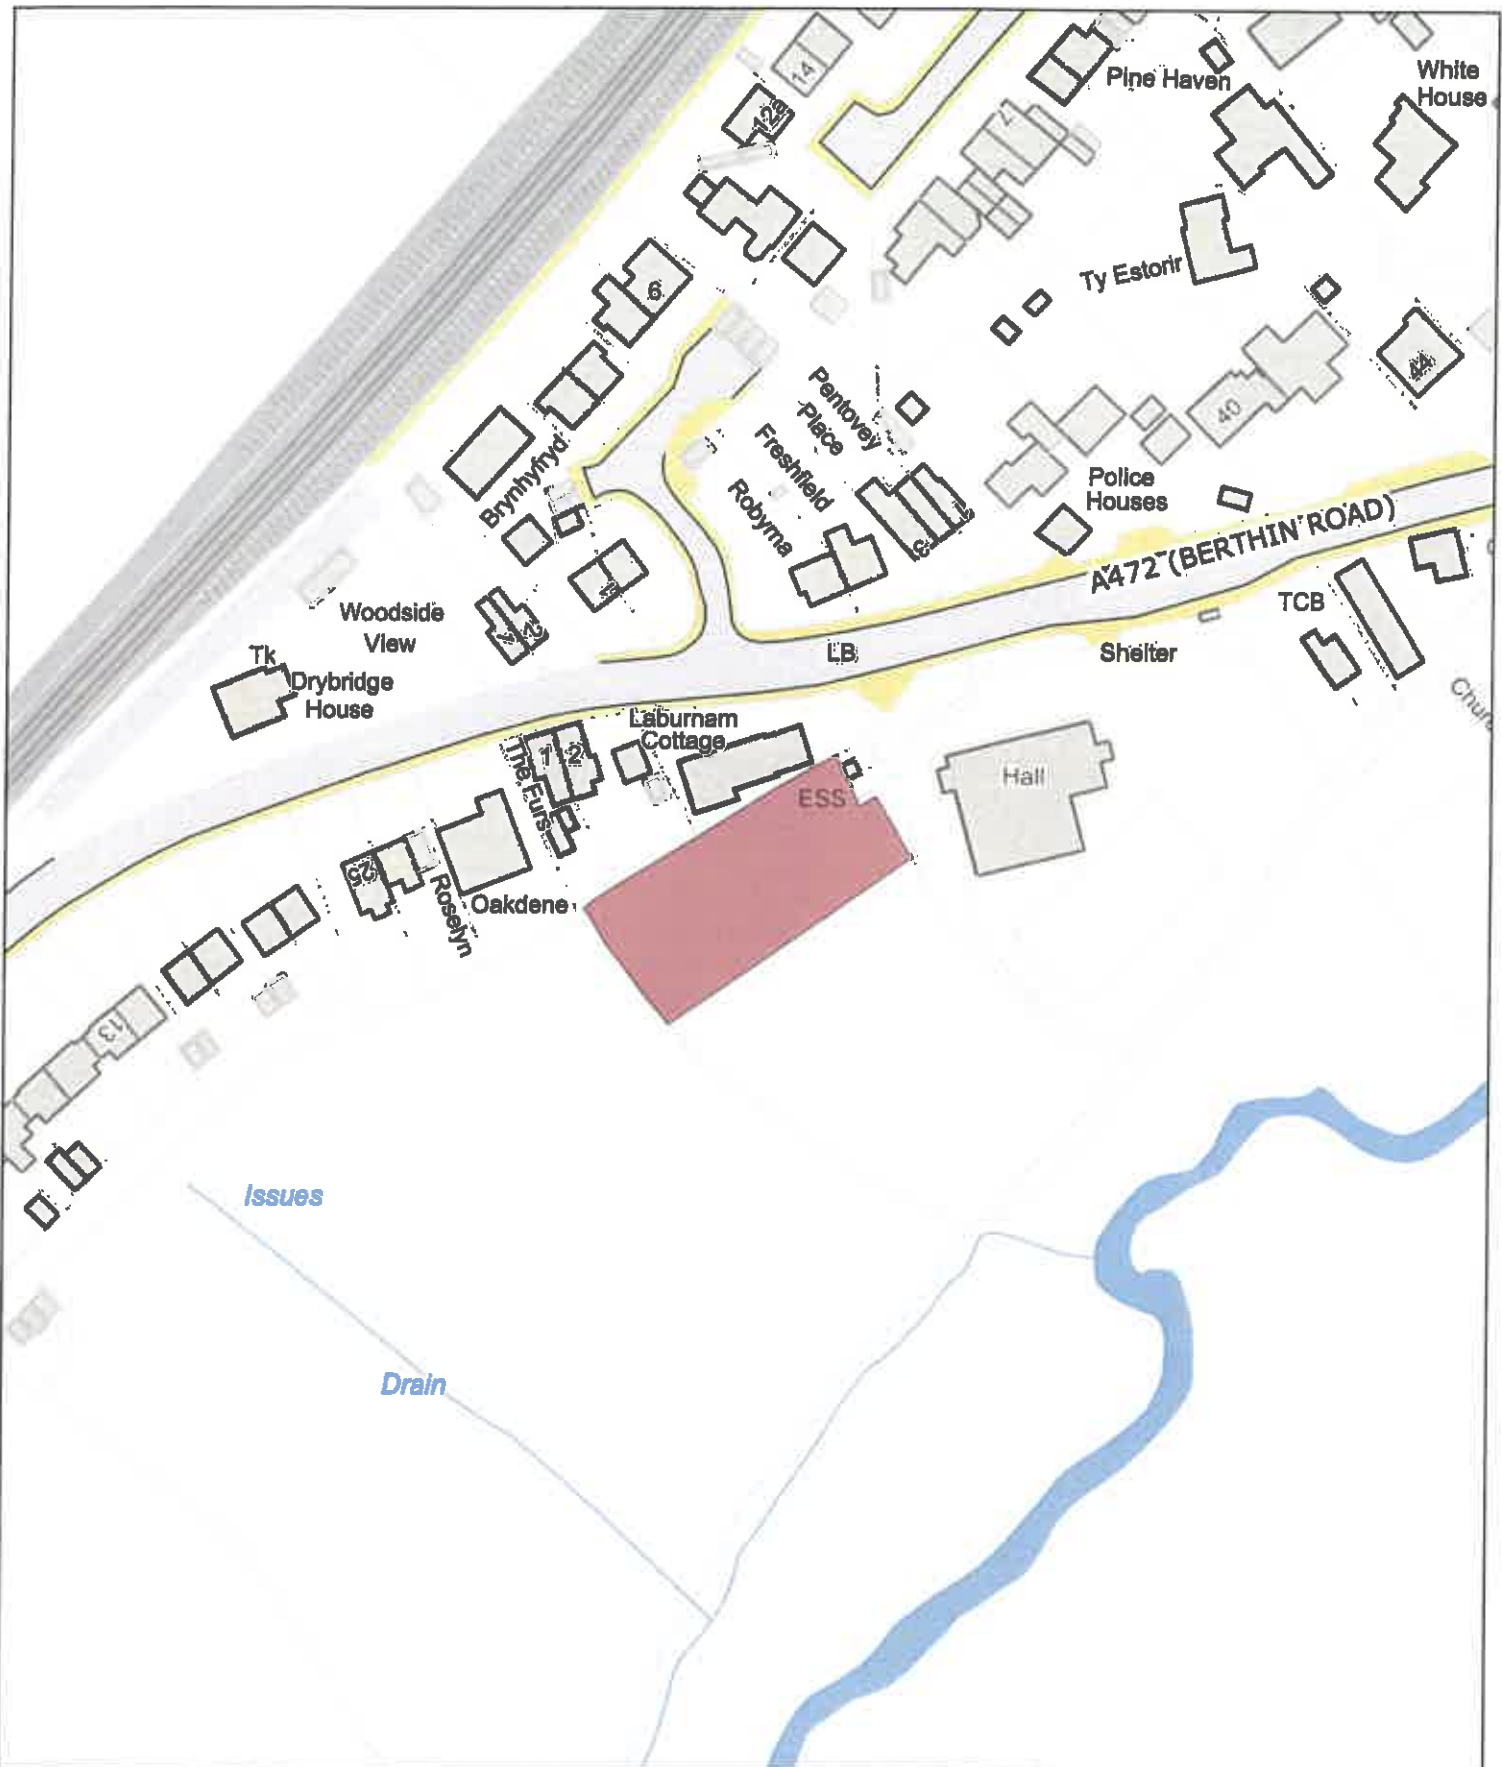

P.M
0059/24

LLB-PSPO-102
E (No Dogs) / G (Gwahardd)

Cae Melin Play Area, Little Mill / Man Chwarae Cae Melin, Little Mill

Date: 1st June 2024 / Dyddiad: 1af Mehefin 2024

Legend / Nodiant

No Dogs /
Gwahardd

1:1,250