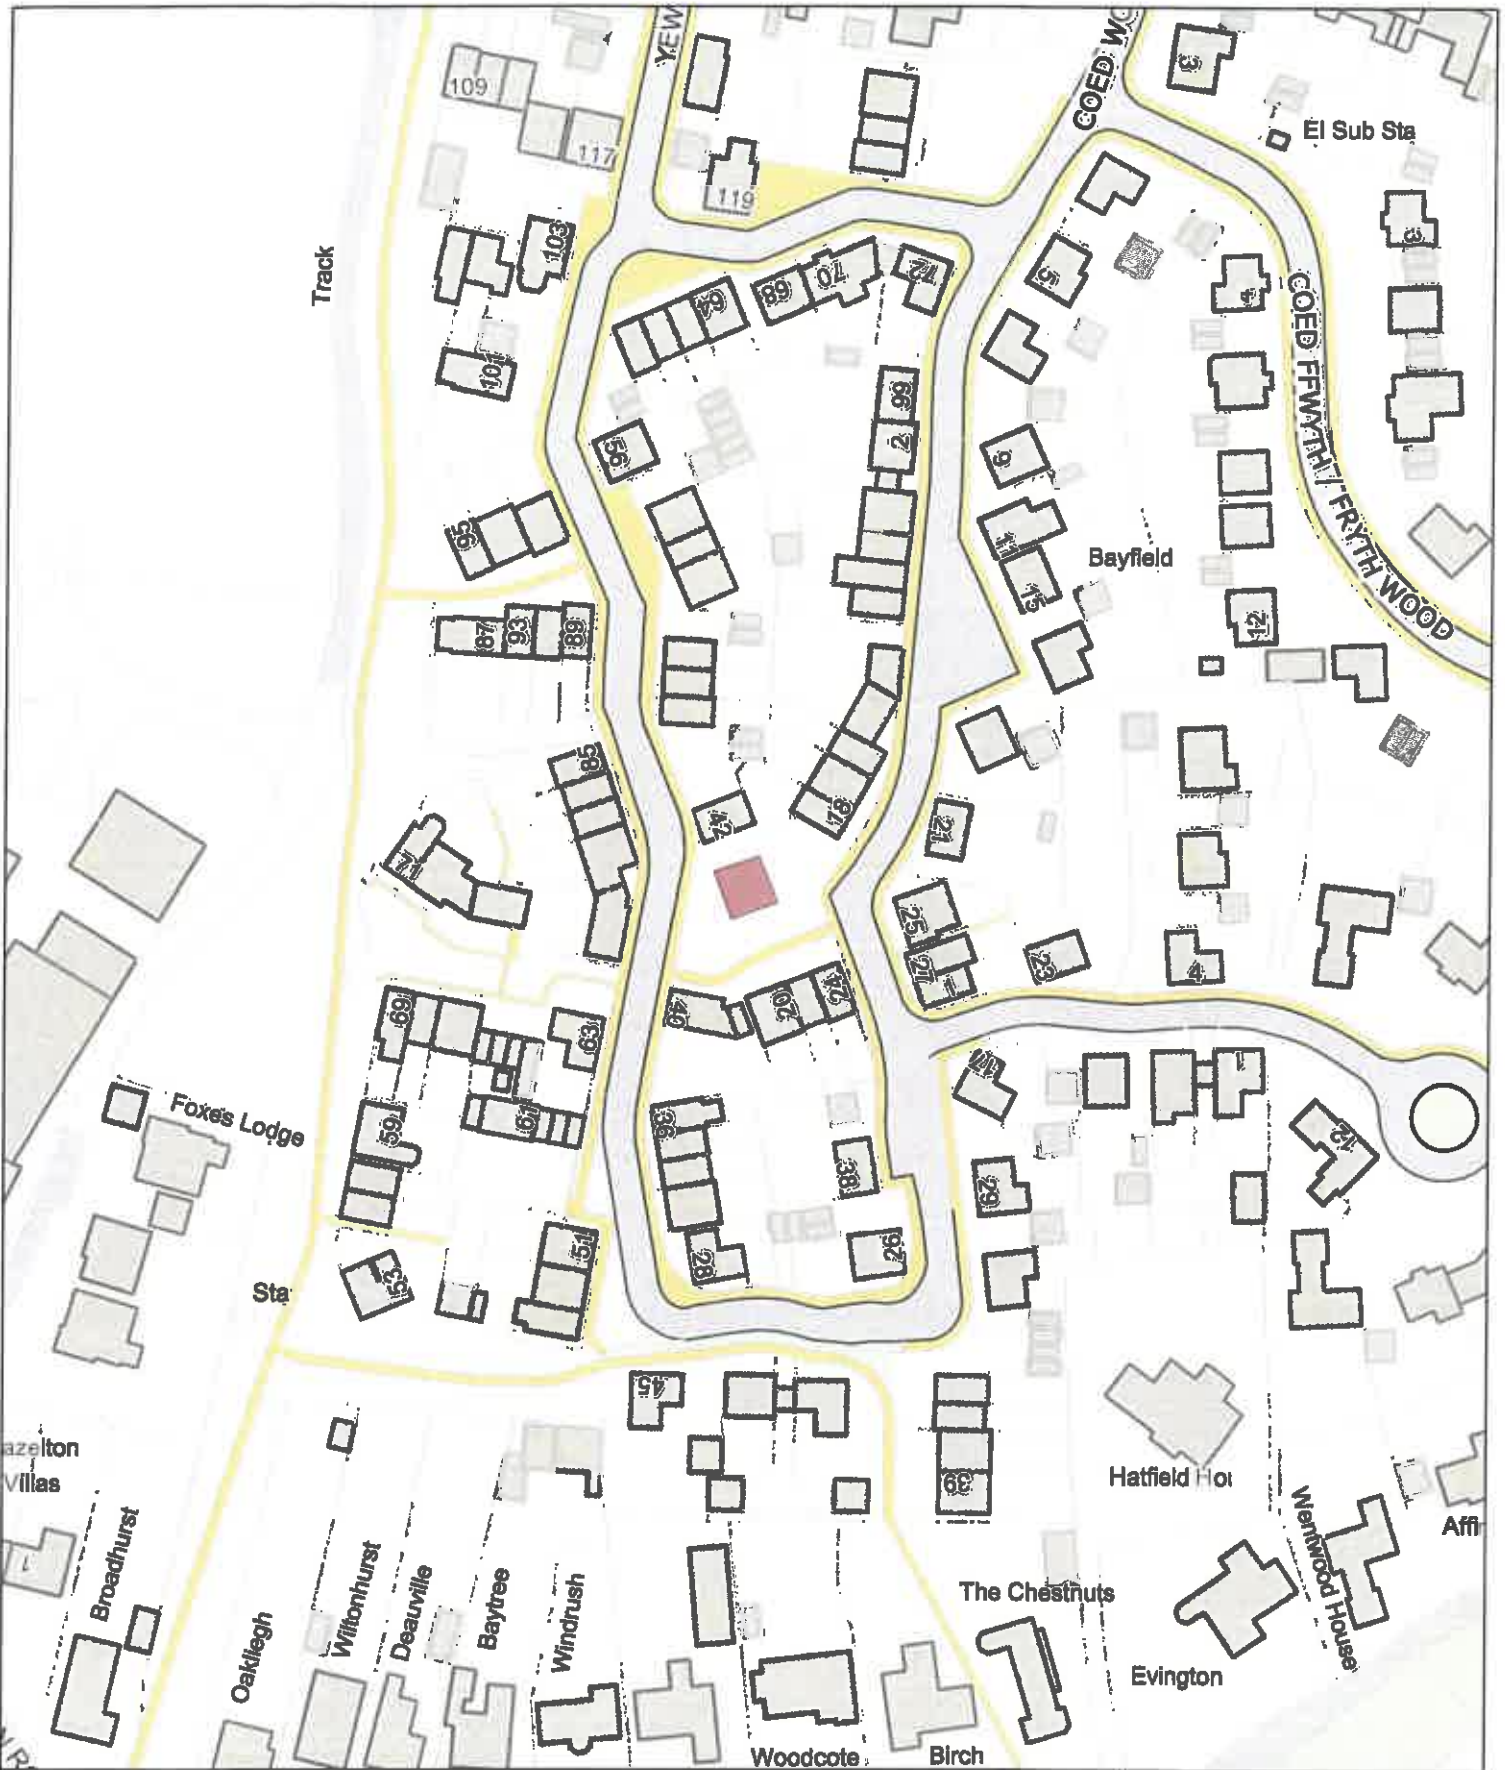

P.M
0059/24

CHW-PSPO-074

E (No Dogs) / G (Gwahardd)

**Woolpitch Wood Play Area (2), Chepstow / Man Chwarae Coed
Woolpitch (2), Cas-gwent**

Date: 1st June 2024 / Dyddiad: 1af Mehefin 2024

Legend / Nodiant

**No Dogs /
Gwahardd**

1:1,250