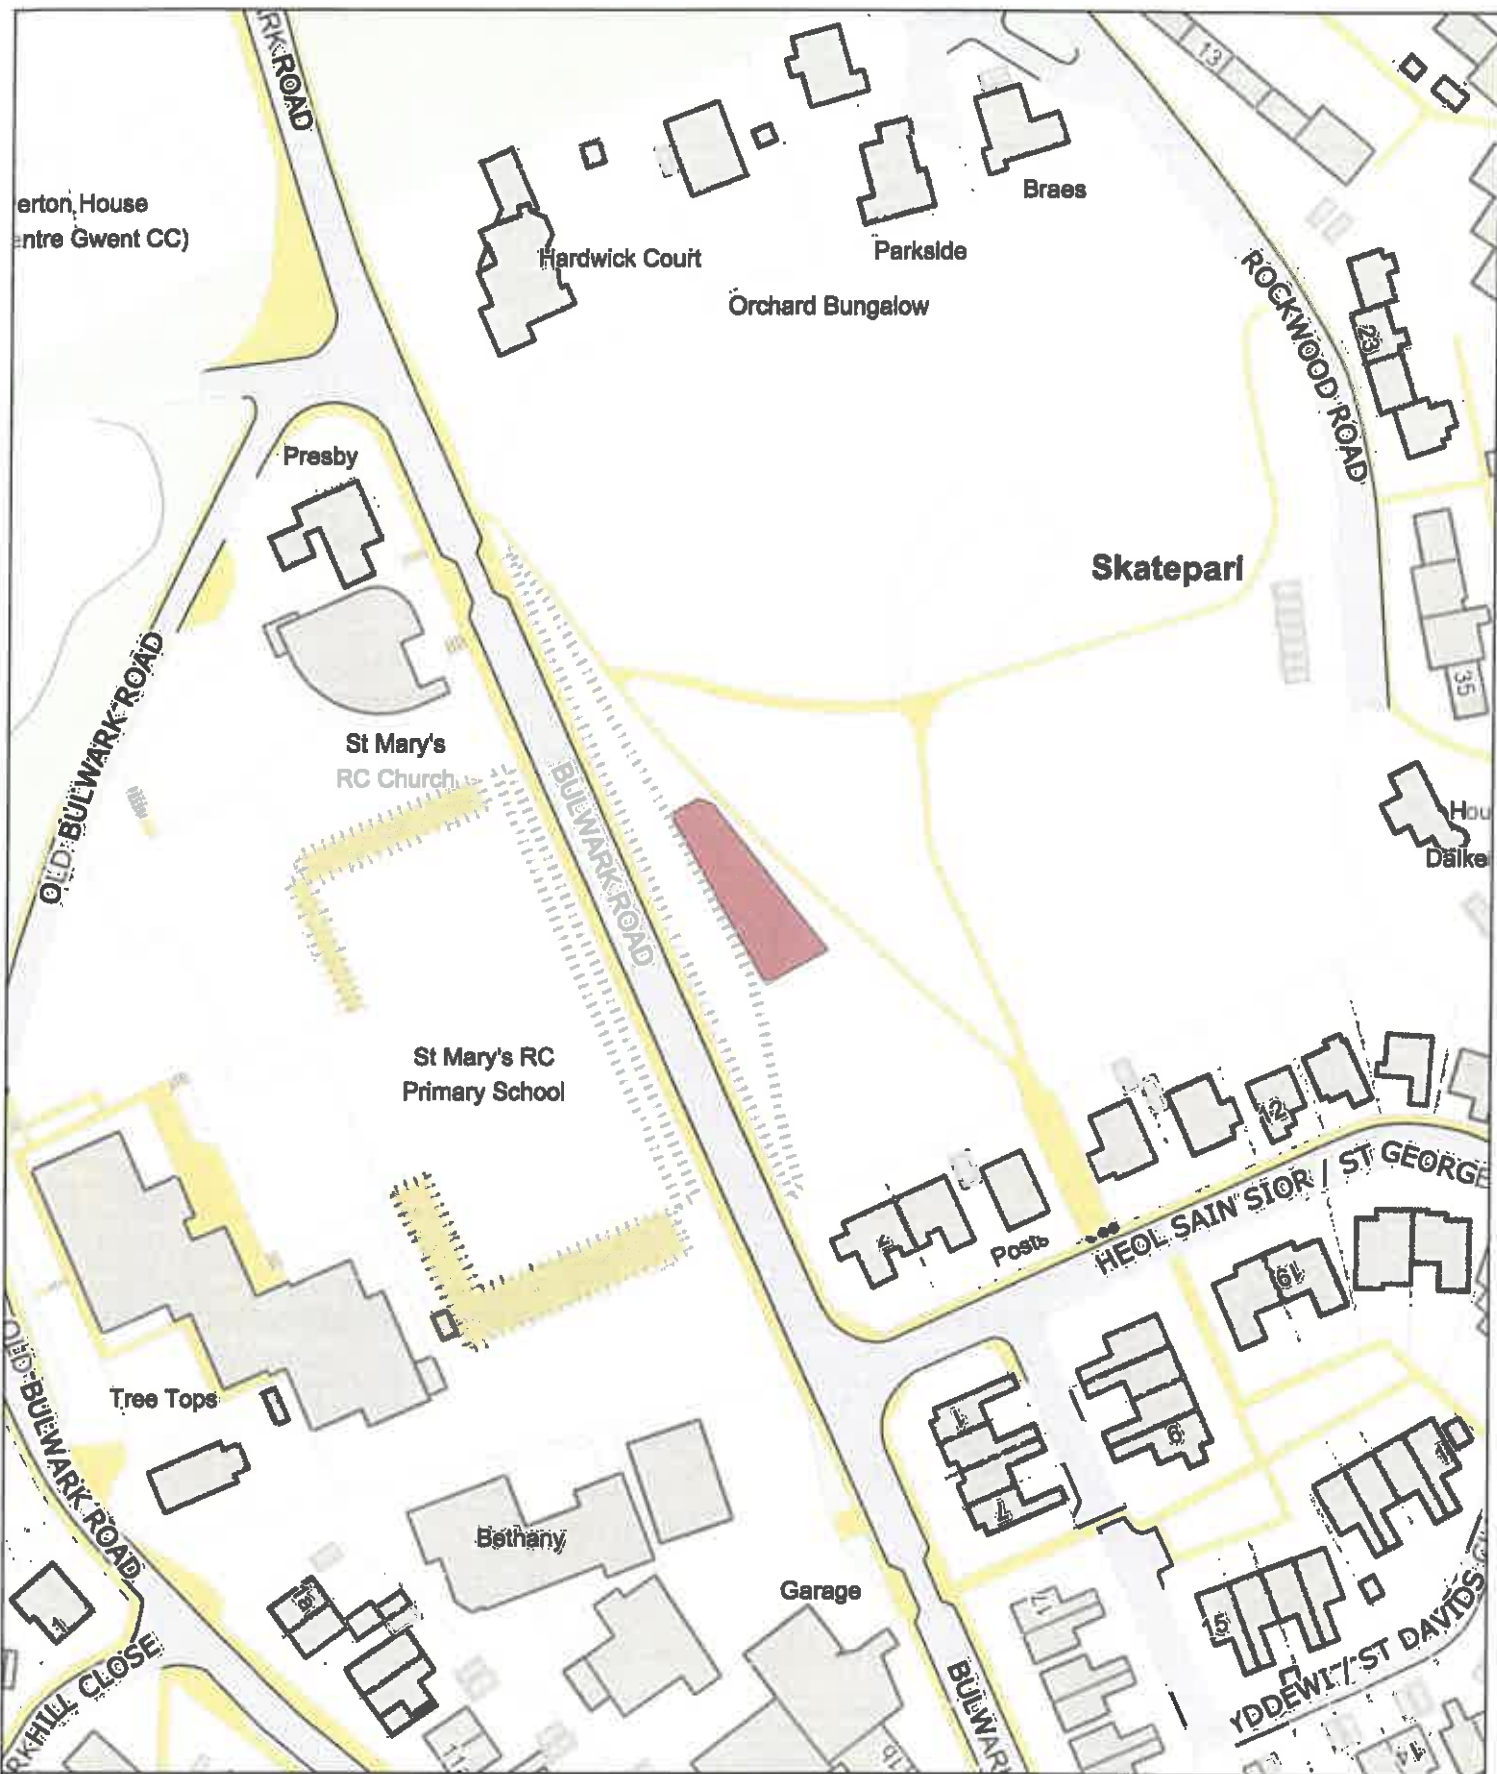

Caldicot School and Leisure Centre / Ysgol Cil-y-coed a'r
Ganolfan Hamdden

Date: 1st June 2024 / Dyddiad: 1af Mehefin 2024

Legend / Nodiant

No Dogs /
Gwahardd

1:2,500

 P.M
 0059/24
 CHW-PSPO-056
 E (No Dogs) / G (Gwahardd)
 Bulwark Park Play Area, Bulwark Road, Chepstow / Man Chwarae
 Parc Bulwark, Ffordd Bulwark, Cas-gwent
 Date: 1st June 2024 / Dyddiad: 1af Mehefin 2024