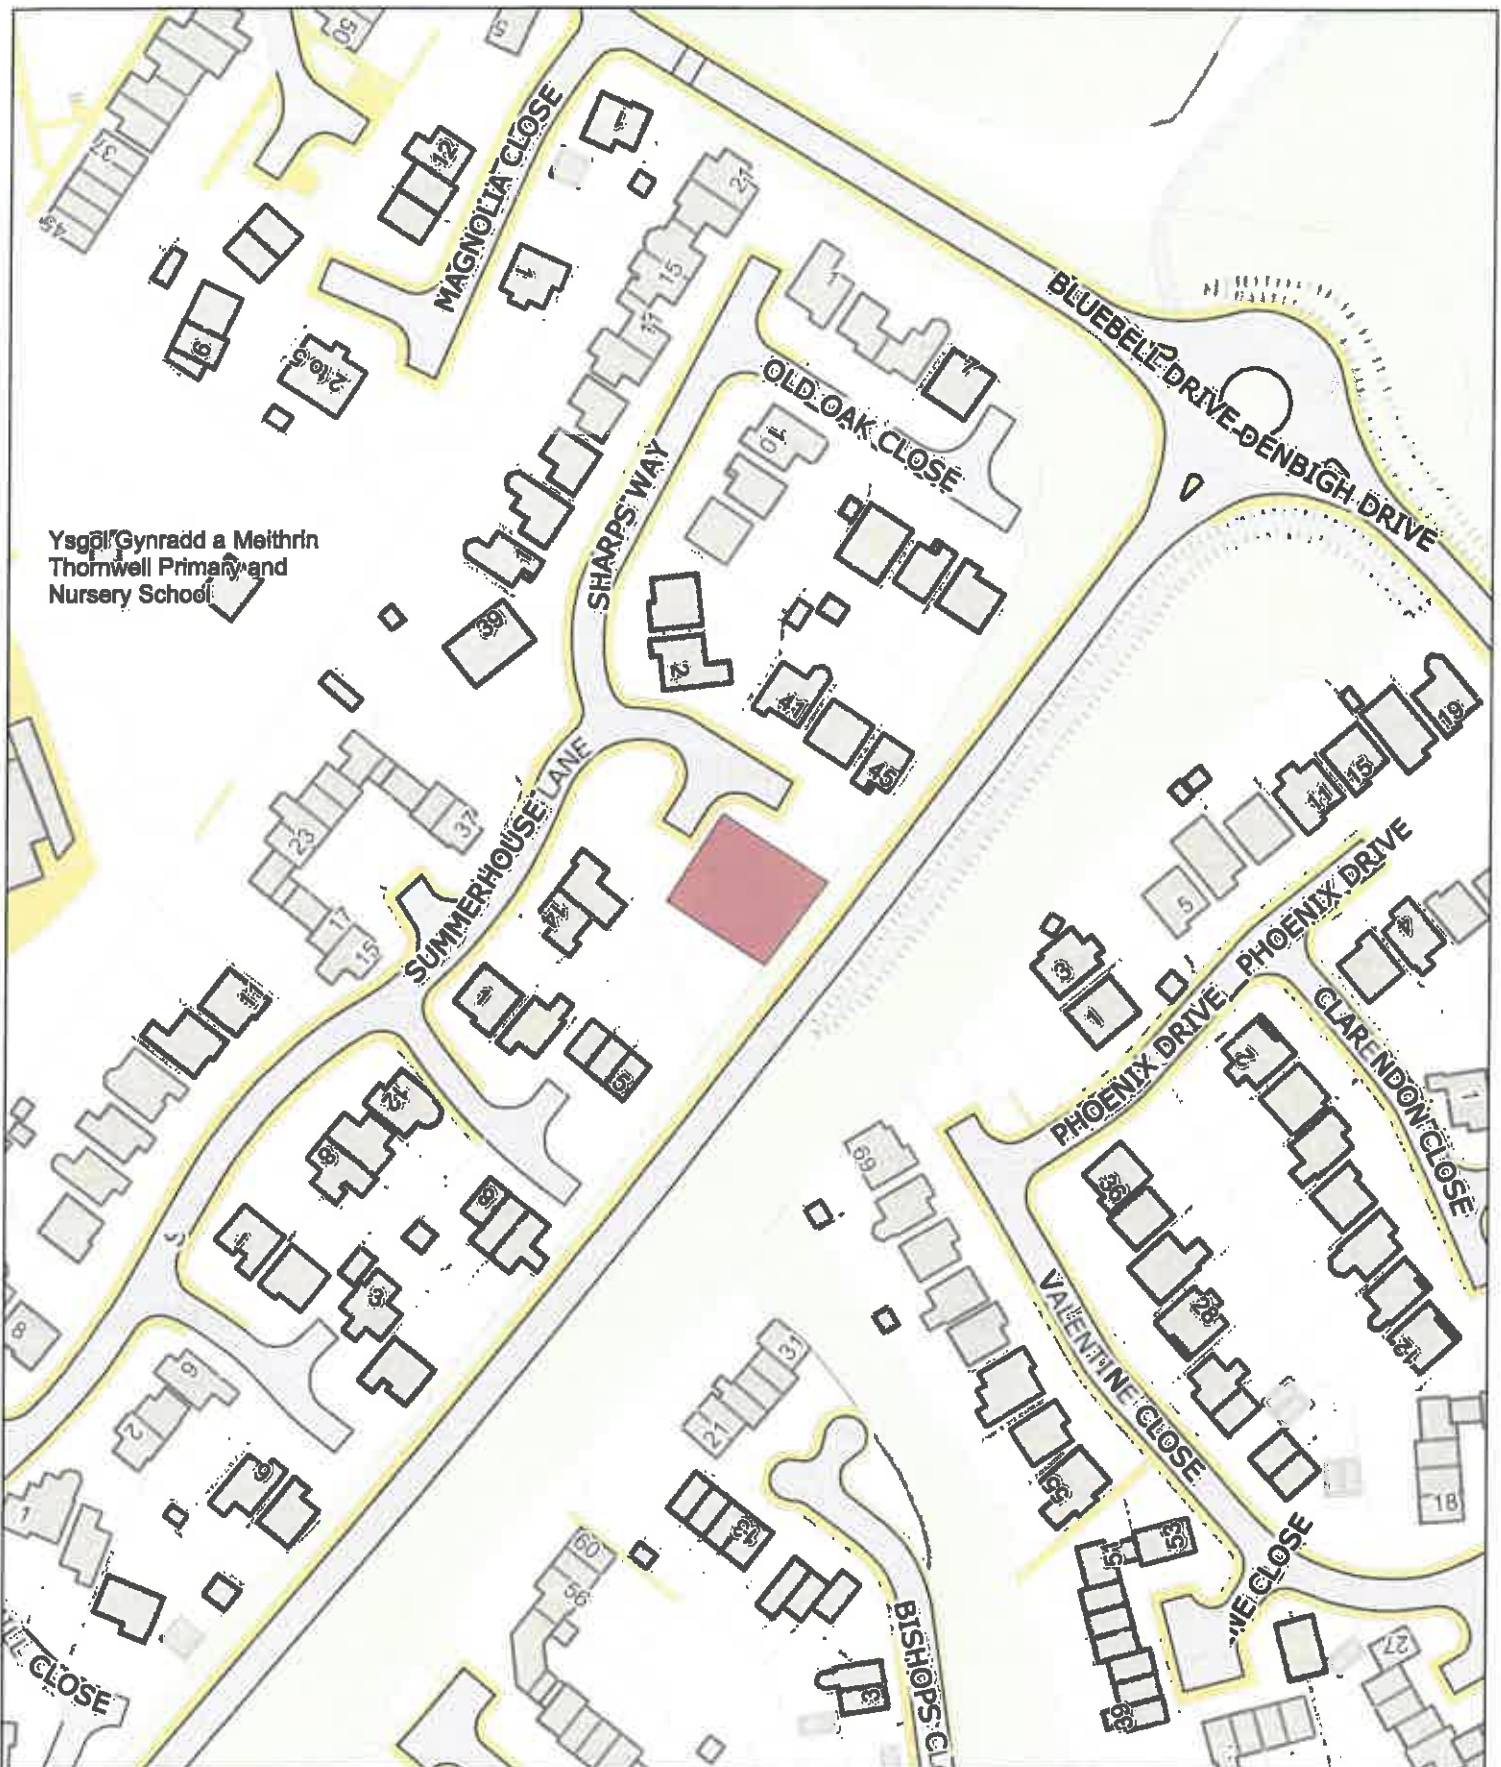

Ysgol Gynradd a Meithrin
Thornwell Primary and
Nursery School

P.M
0059/24

CHW-PSPO-065

E (No Dogs) / G (Gwahardd)

Summerhouse Lane Play Area, Chepstow / Man Chwarae

Summerhouse Lane, Cas-gwent

Date: 1st June 2024 / Dyddiad: 1af Mehefin 2024

Legend / Nodiant

**No Dogs /
Gwahardd**

1:1,250