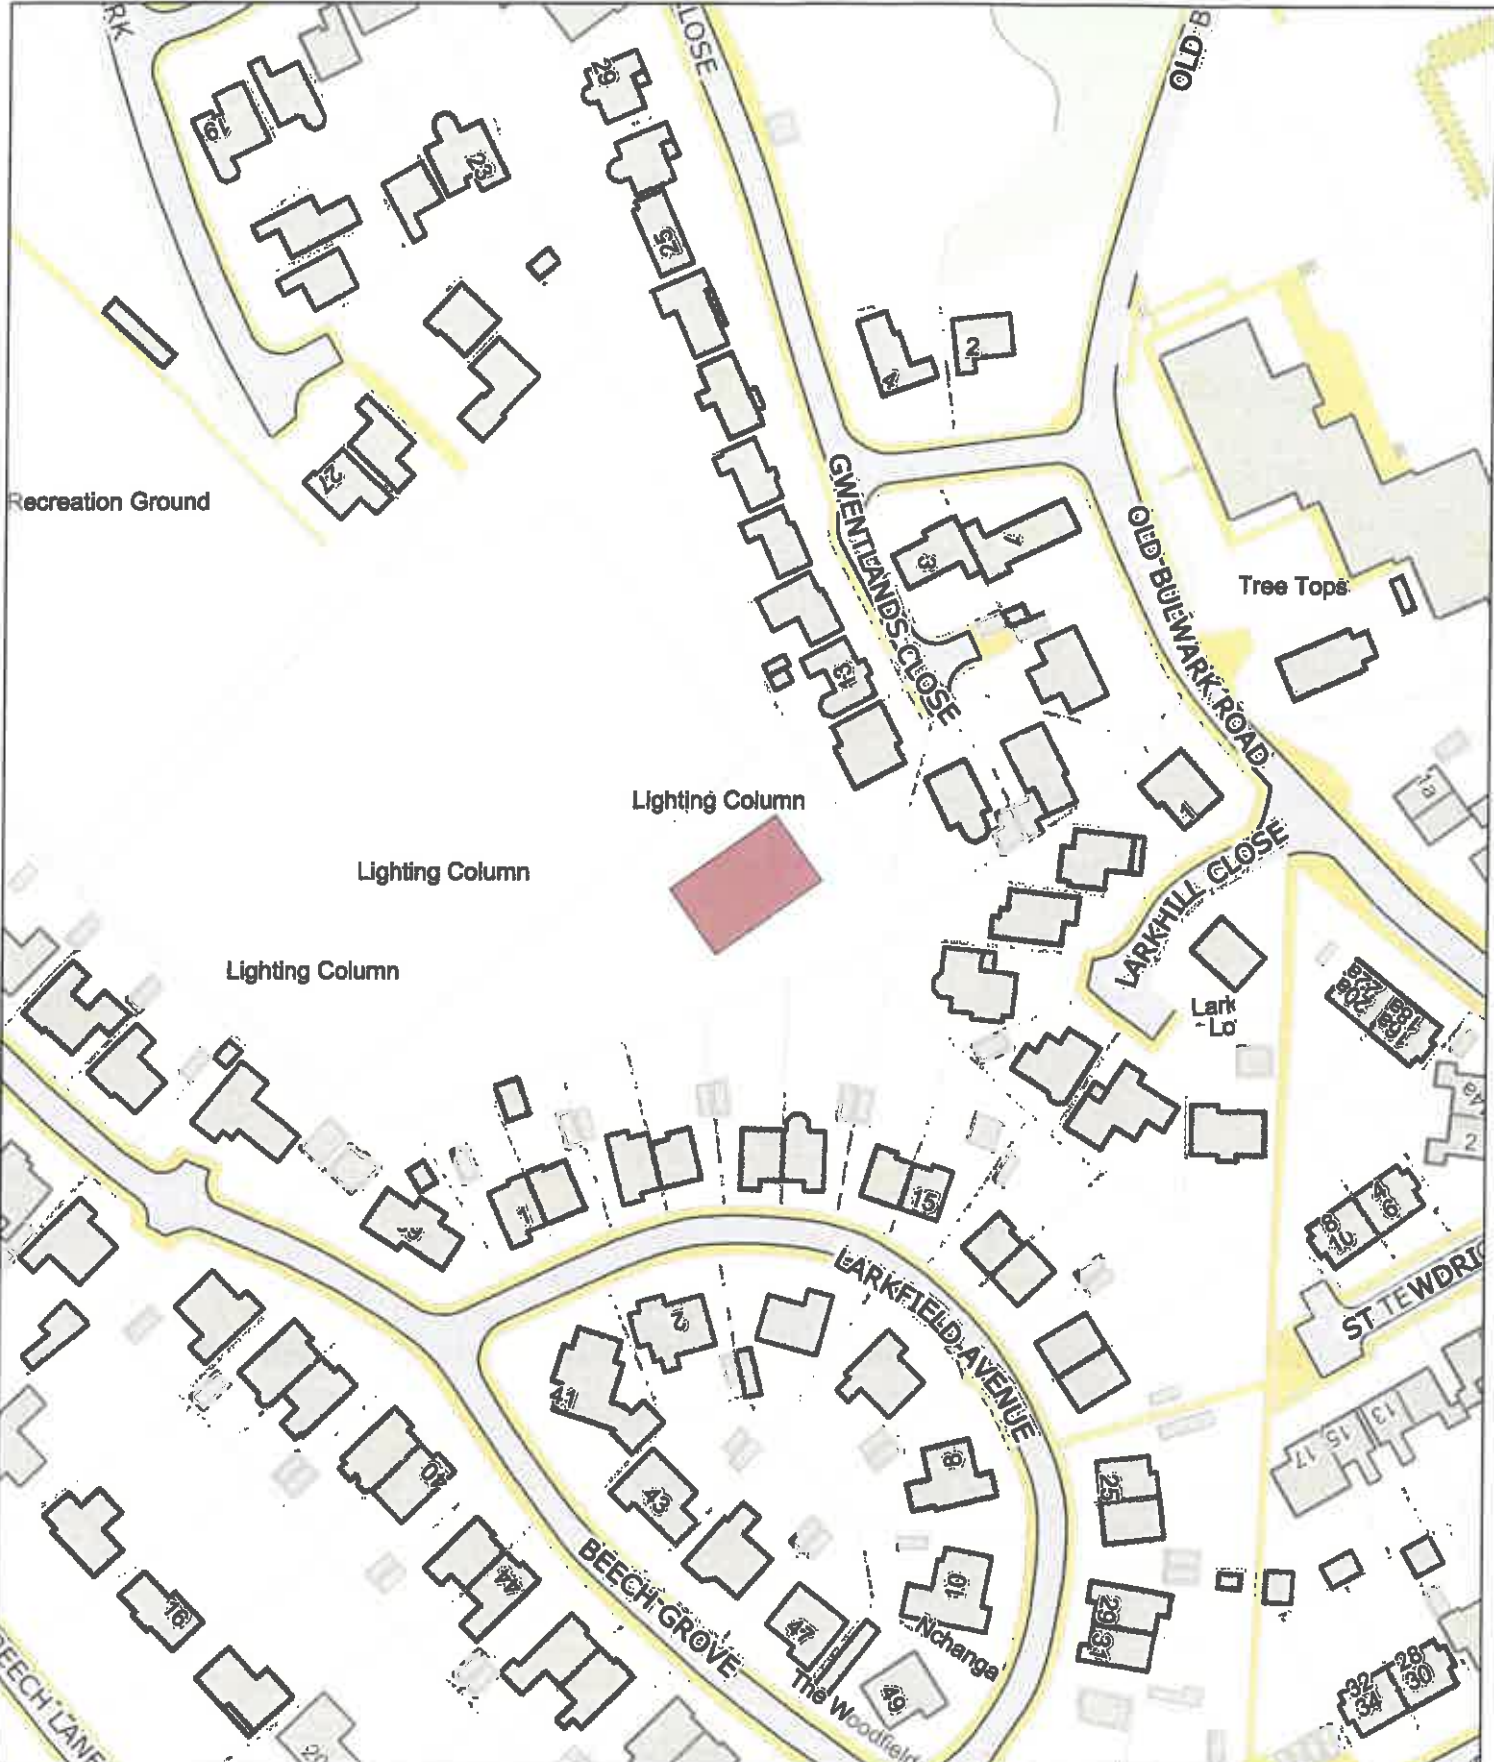

P.M
0059/24

CHW-PSPO-063

E (No Dogs) / G (Gwahardd)
Rear of Larkfield Play Area, Chepstow / Man Chwarae Cefn
Larkfield, Cas-gwent

Date: 1st June 2024 / Dyddiad: 1af Mehefin 2024

Legend / Nodiant

No Dogs /
Gwahardd

1:1,250