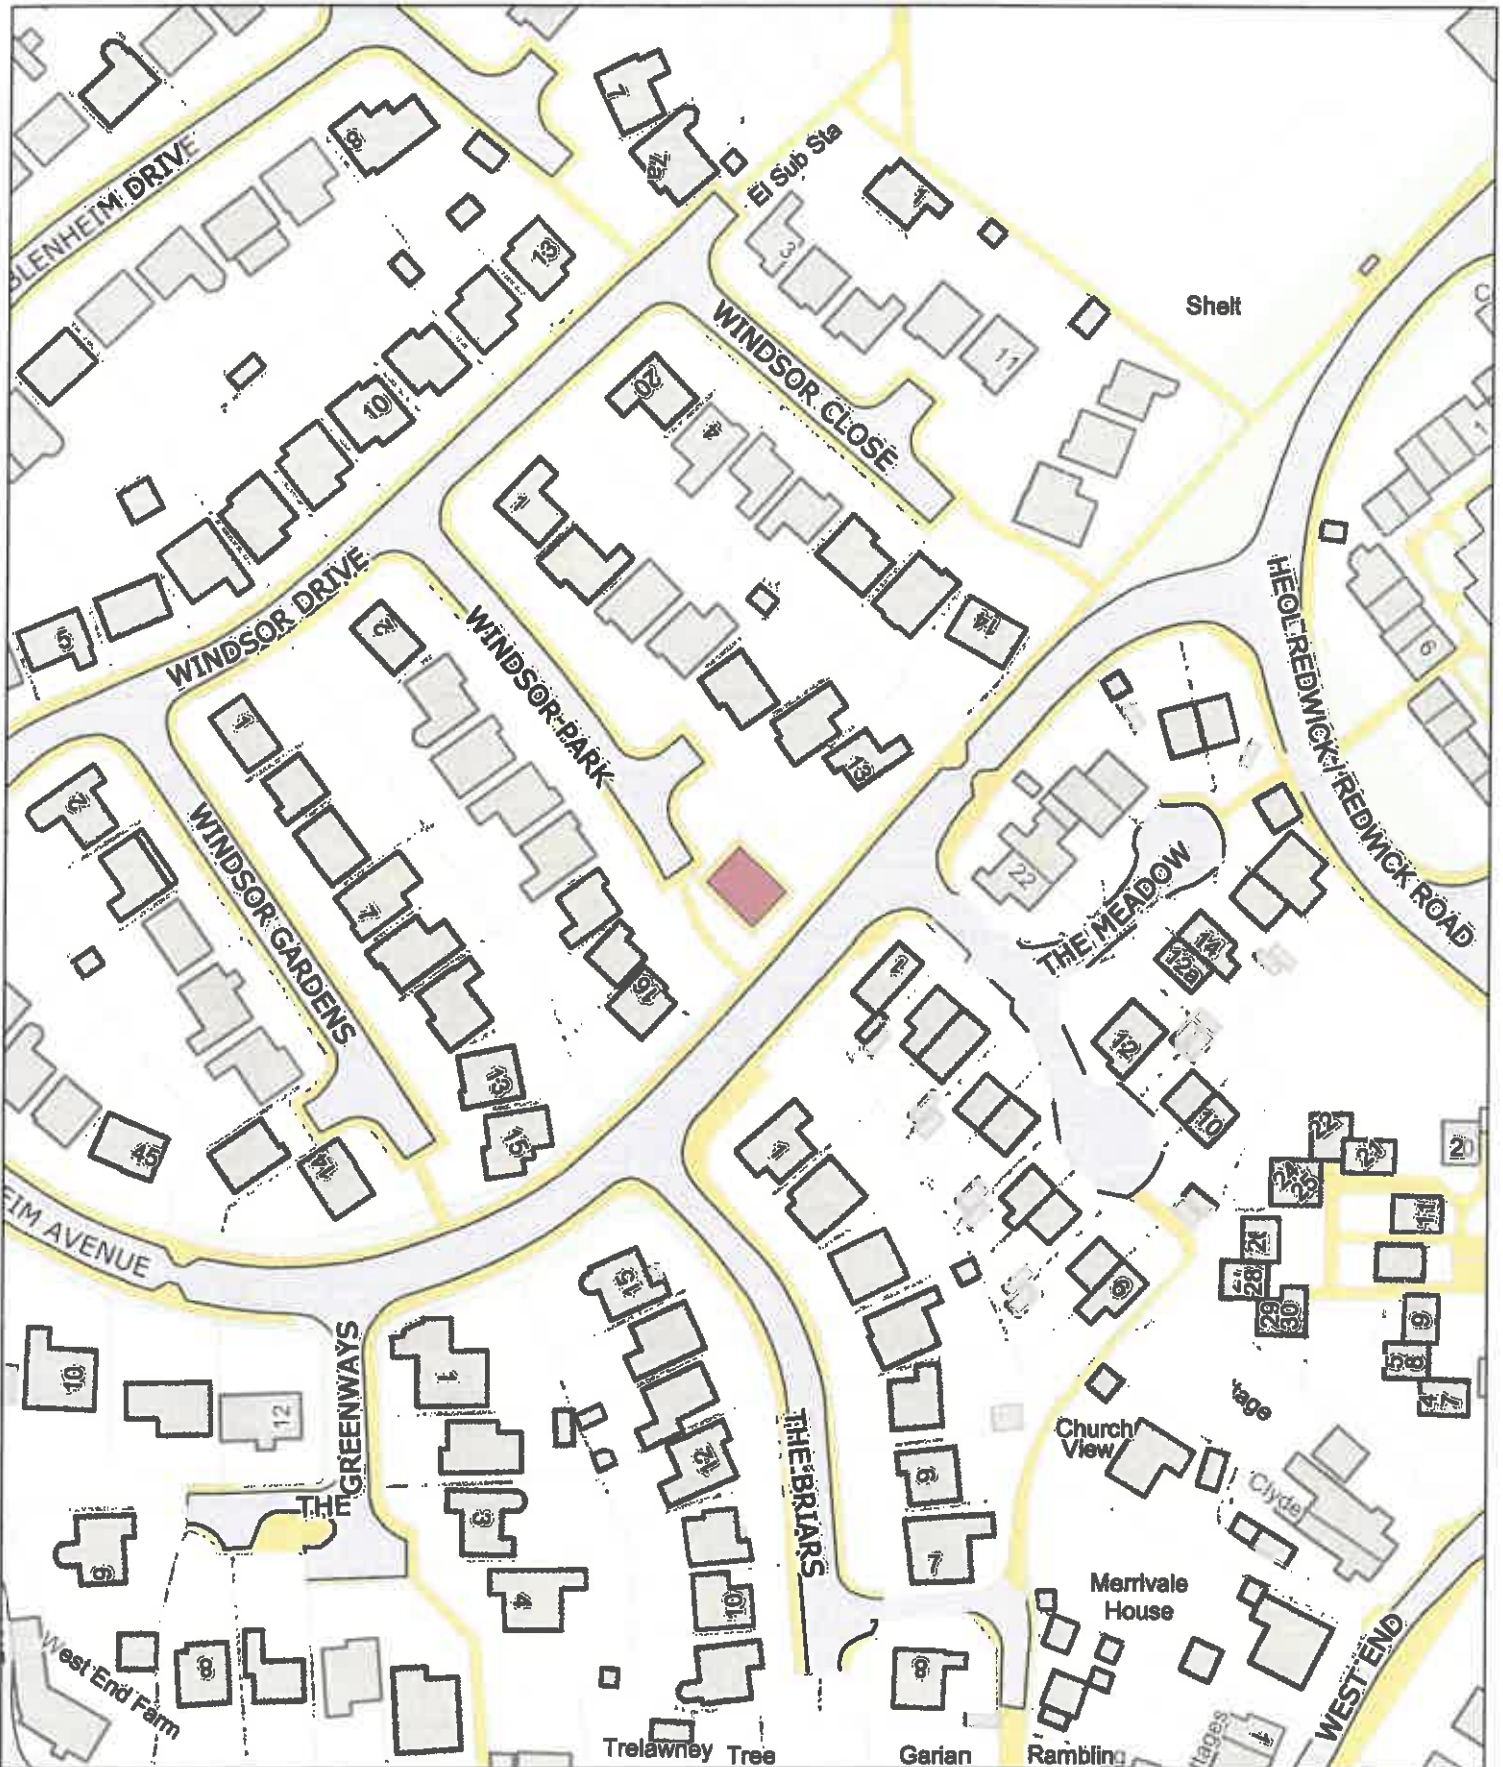

P.M
0059/24

MAU-PSPO-131

E (No Dogs) / G (Gwahardd)

**Windsor Park Play Area, Magor / Man Chwarae Parc Windsor,
Magwyr**

Date: 1st June 2024 / Dyddiad: 1af Mehefin 2024

Legend / Nodiant

**No Dogs /
Gwahardd**

1:1,250