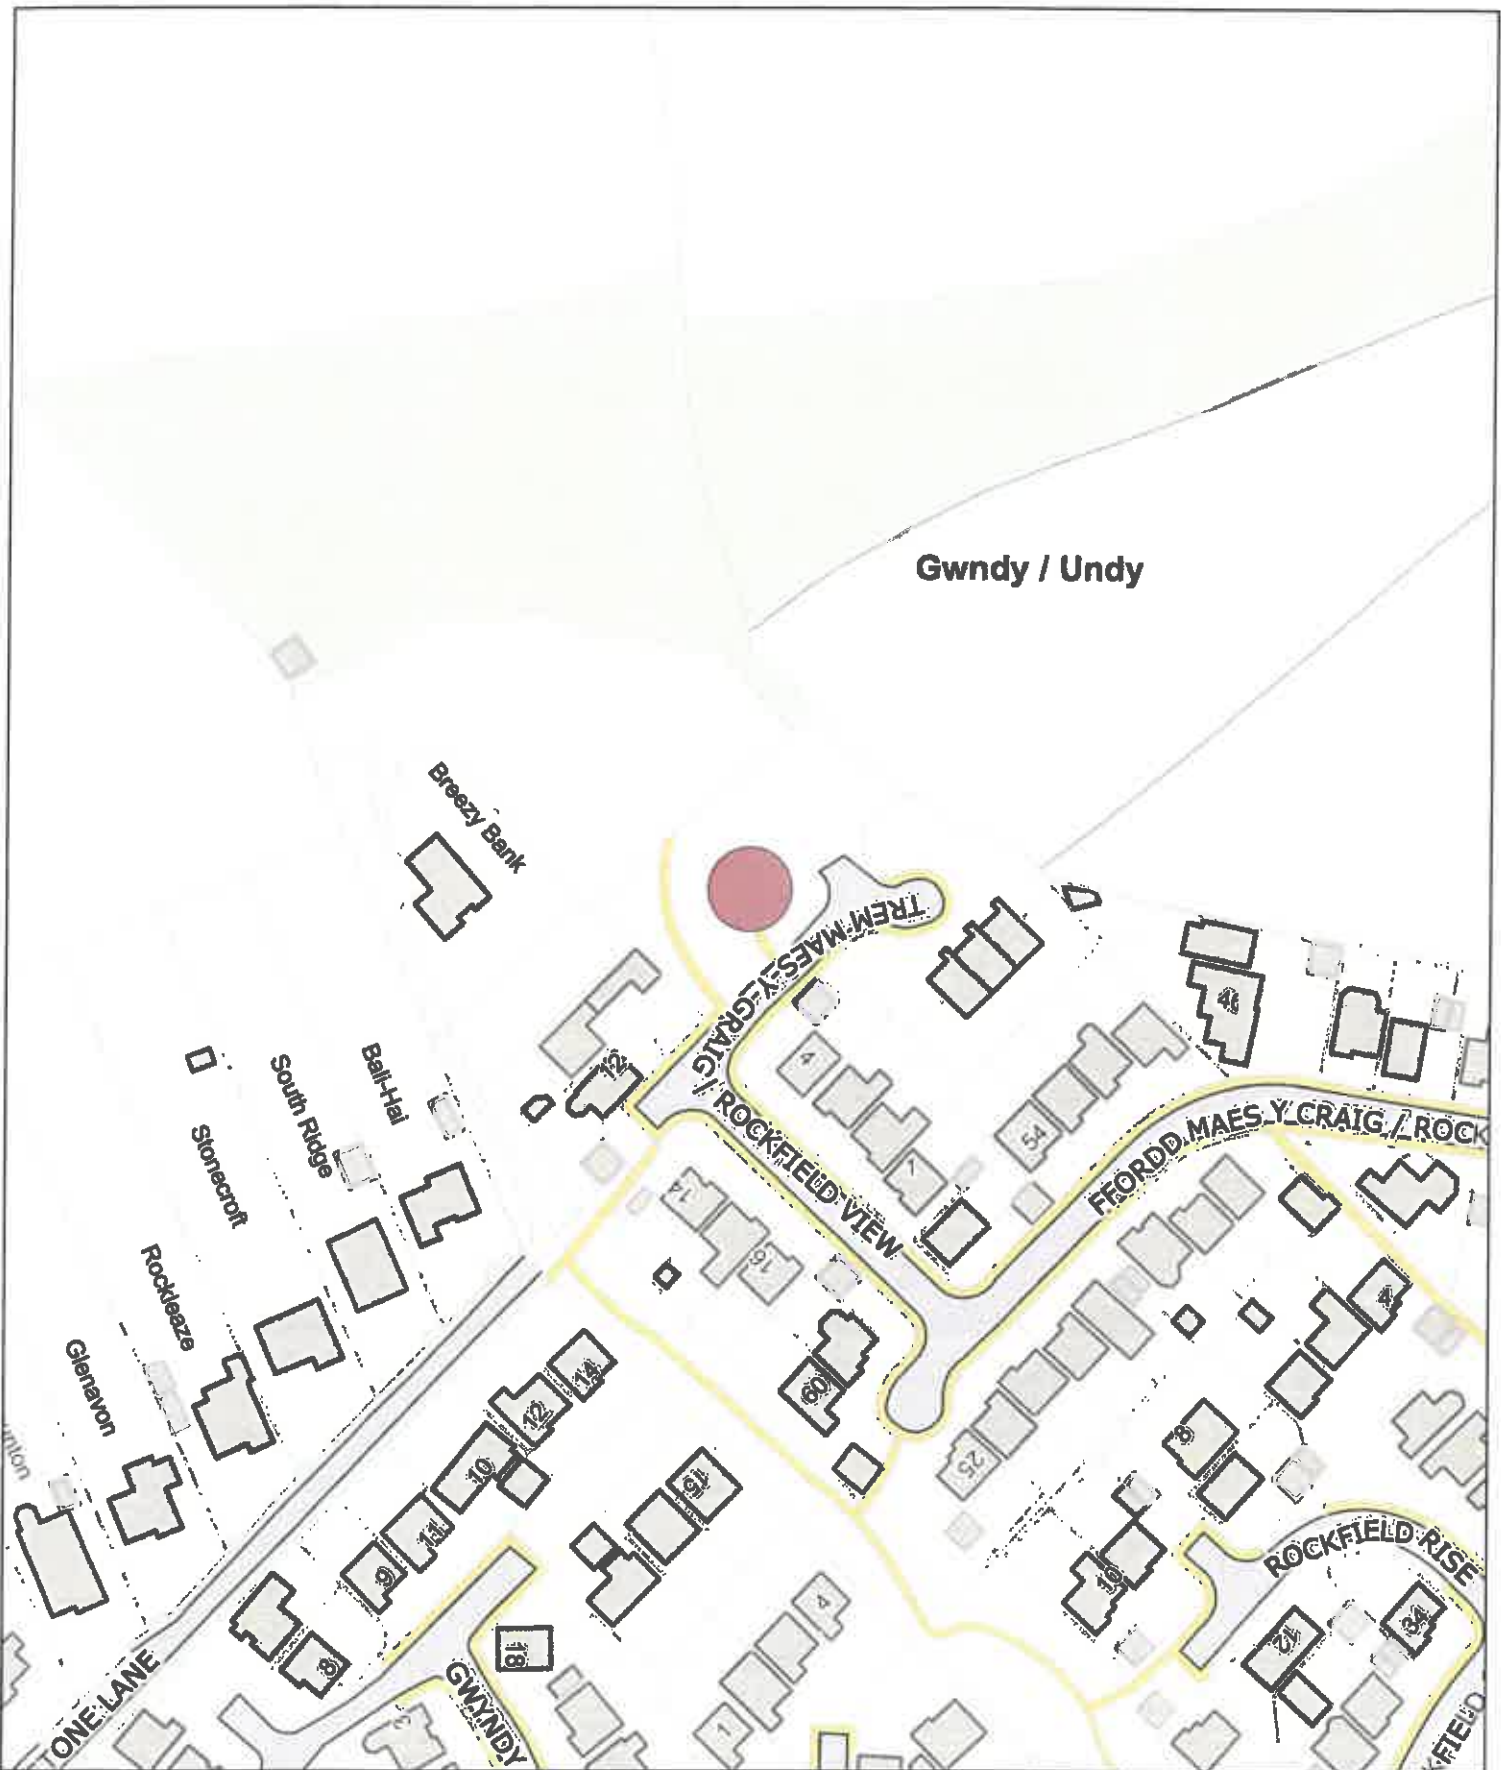

P.M
0059/24

MAU-PSPO-128

E (No Dogs) / G (Gwahardd)

Rockfield View Play Area, Undy / Man Chwarae Rockfield
View, Gwندی

Date: 1st June 2024 / Dyddiad: 1af Mehefin 2024

Legend / Nodiant

No Dogs /
Gwahardd

1:1,250