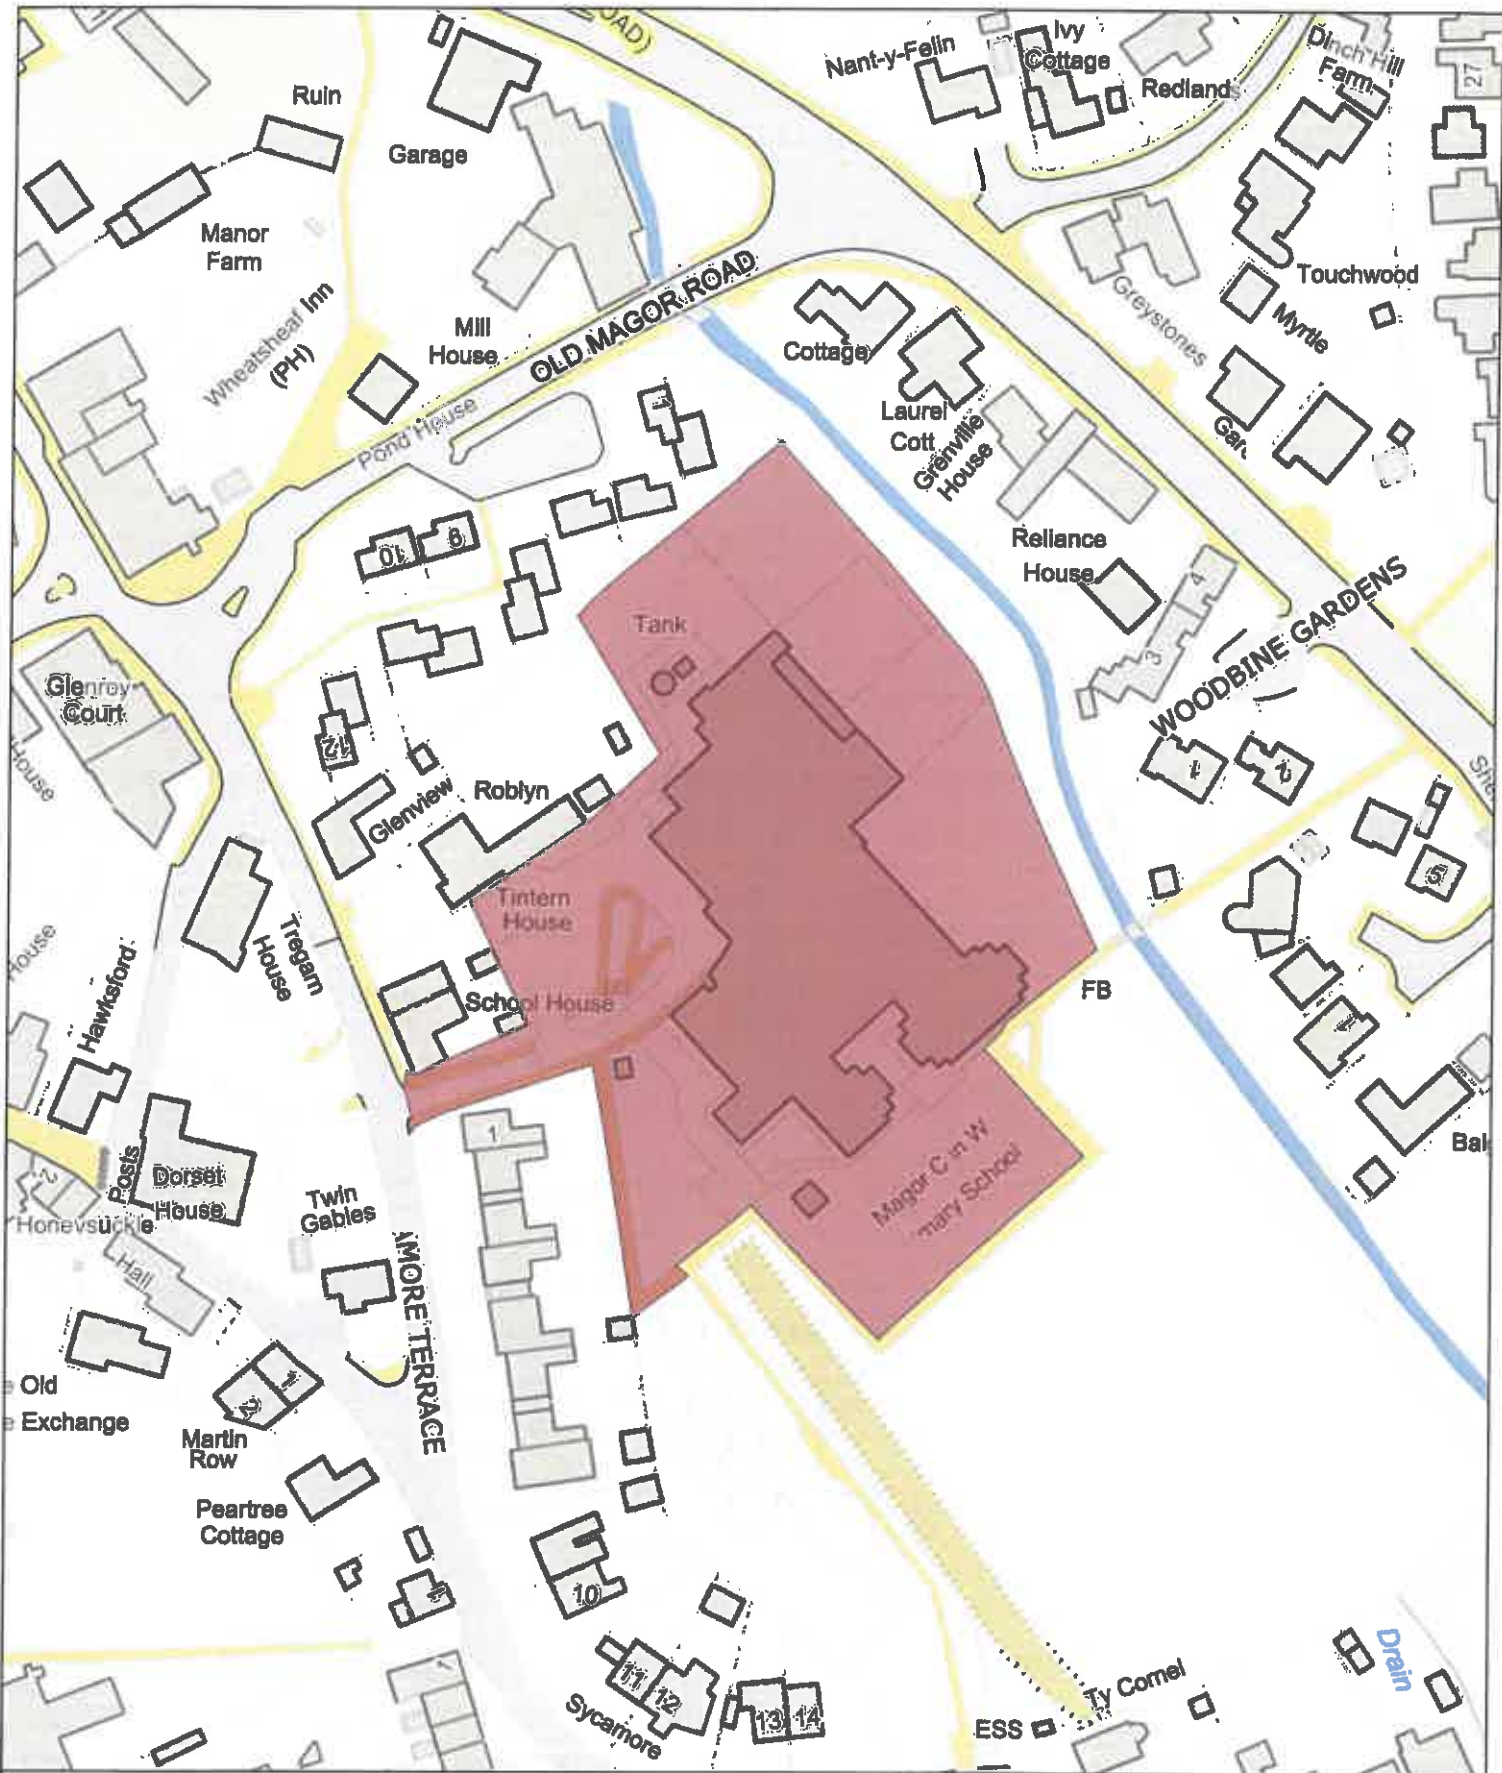

P.M
0059/24

MAU-PSPO-140

E (No Dogs) / G (Gwahardd)

**Magor Church In Wales Primary School, Sycamore Terrace,
Caldicot NP26 3EG / Ysgol yr Eglwys yng Nghymru Magwyr,
Sycamore Terrace, Cil-y-coed NP26 3EG**

Date: 1st June 2024 / Dyddiad: 1af Mehefin 2024

Legend / Nodiant

**No Dogs /
Gwahardd**

1:1,250