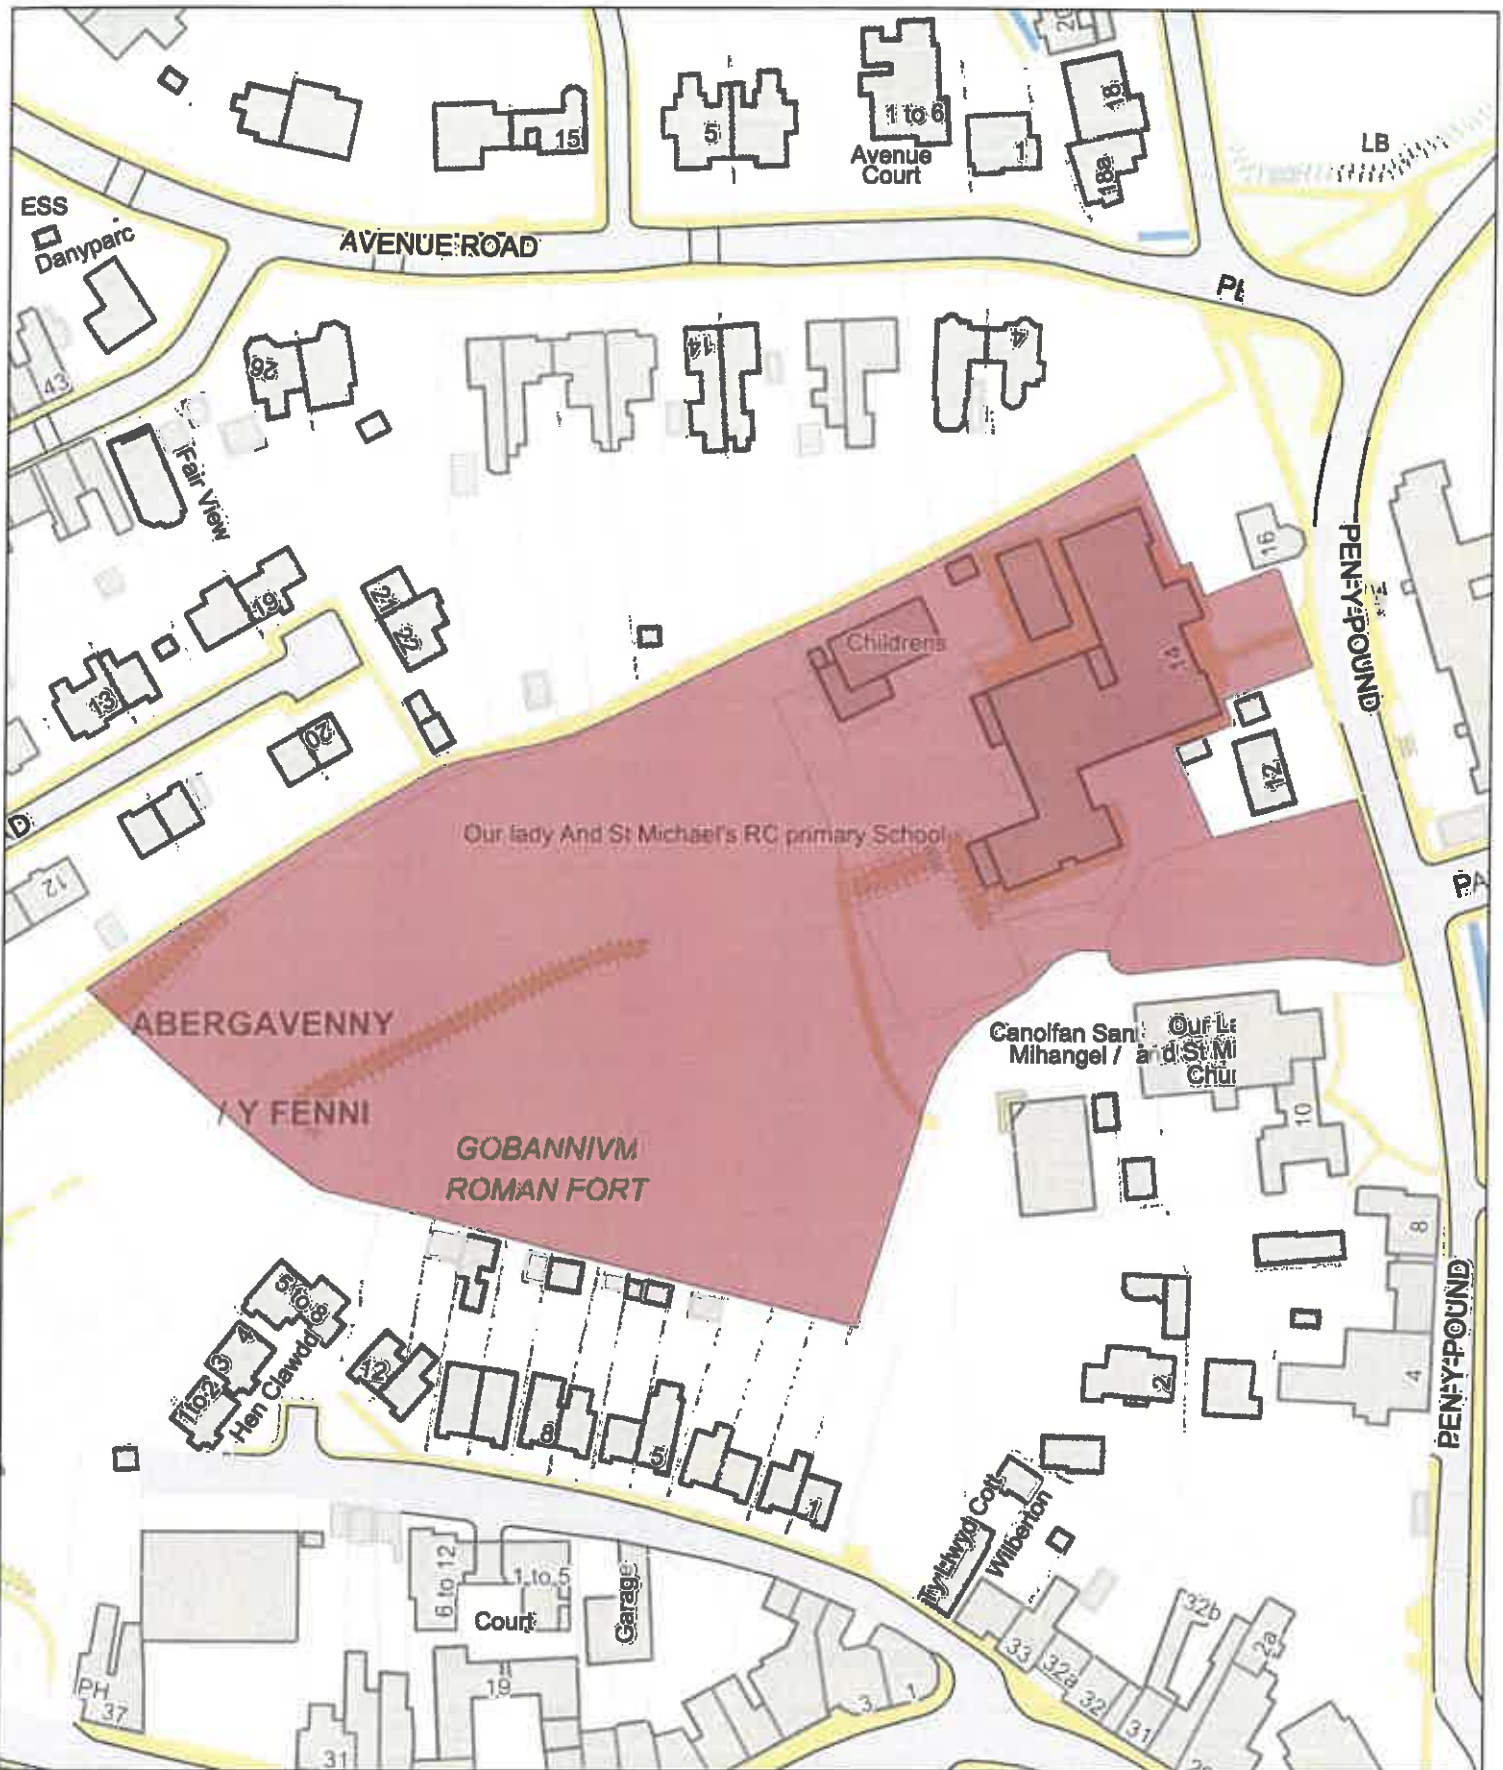

P.M
0059/24

ABVY-PSPO-021

E (No Dogs) / G (Gwahardd)

Our Lady and St Michael's School, Pen y Pound Road,
Abergavenny / Ysgol Our Lady and St Michael, Ffordd Pen y
Pound, Y Fenni

Date: 1st June 2024 / Dyddiad: 1af Mehefin 2024

Legend / Nodiant

No Dogs /
Gwahardd

1:1,250