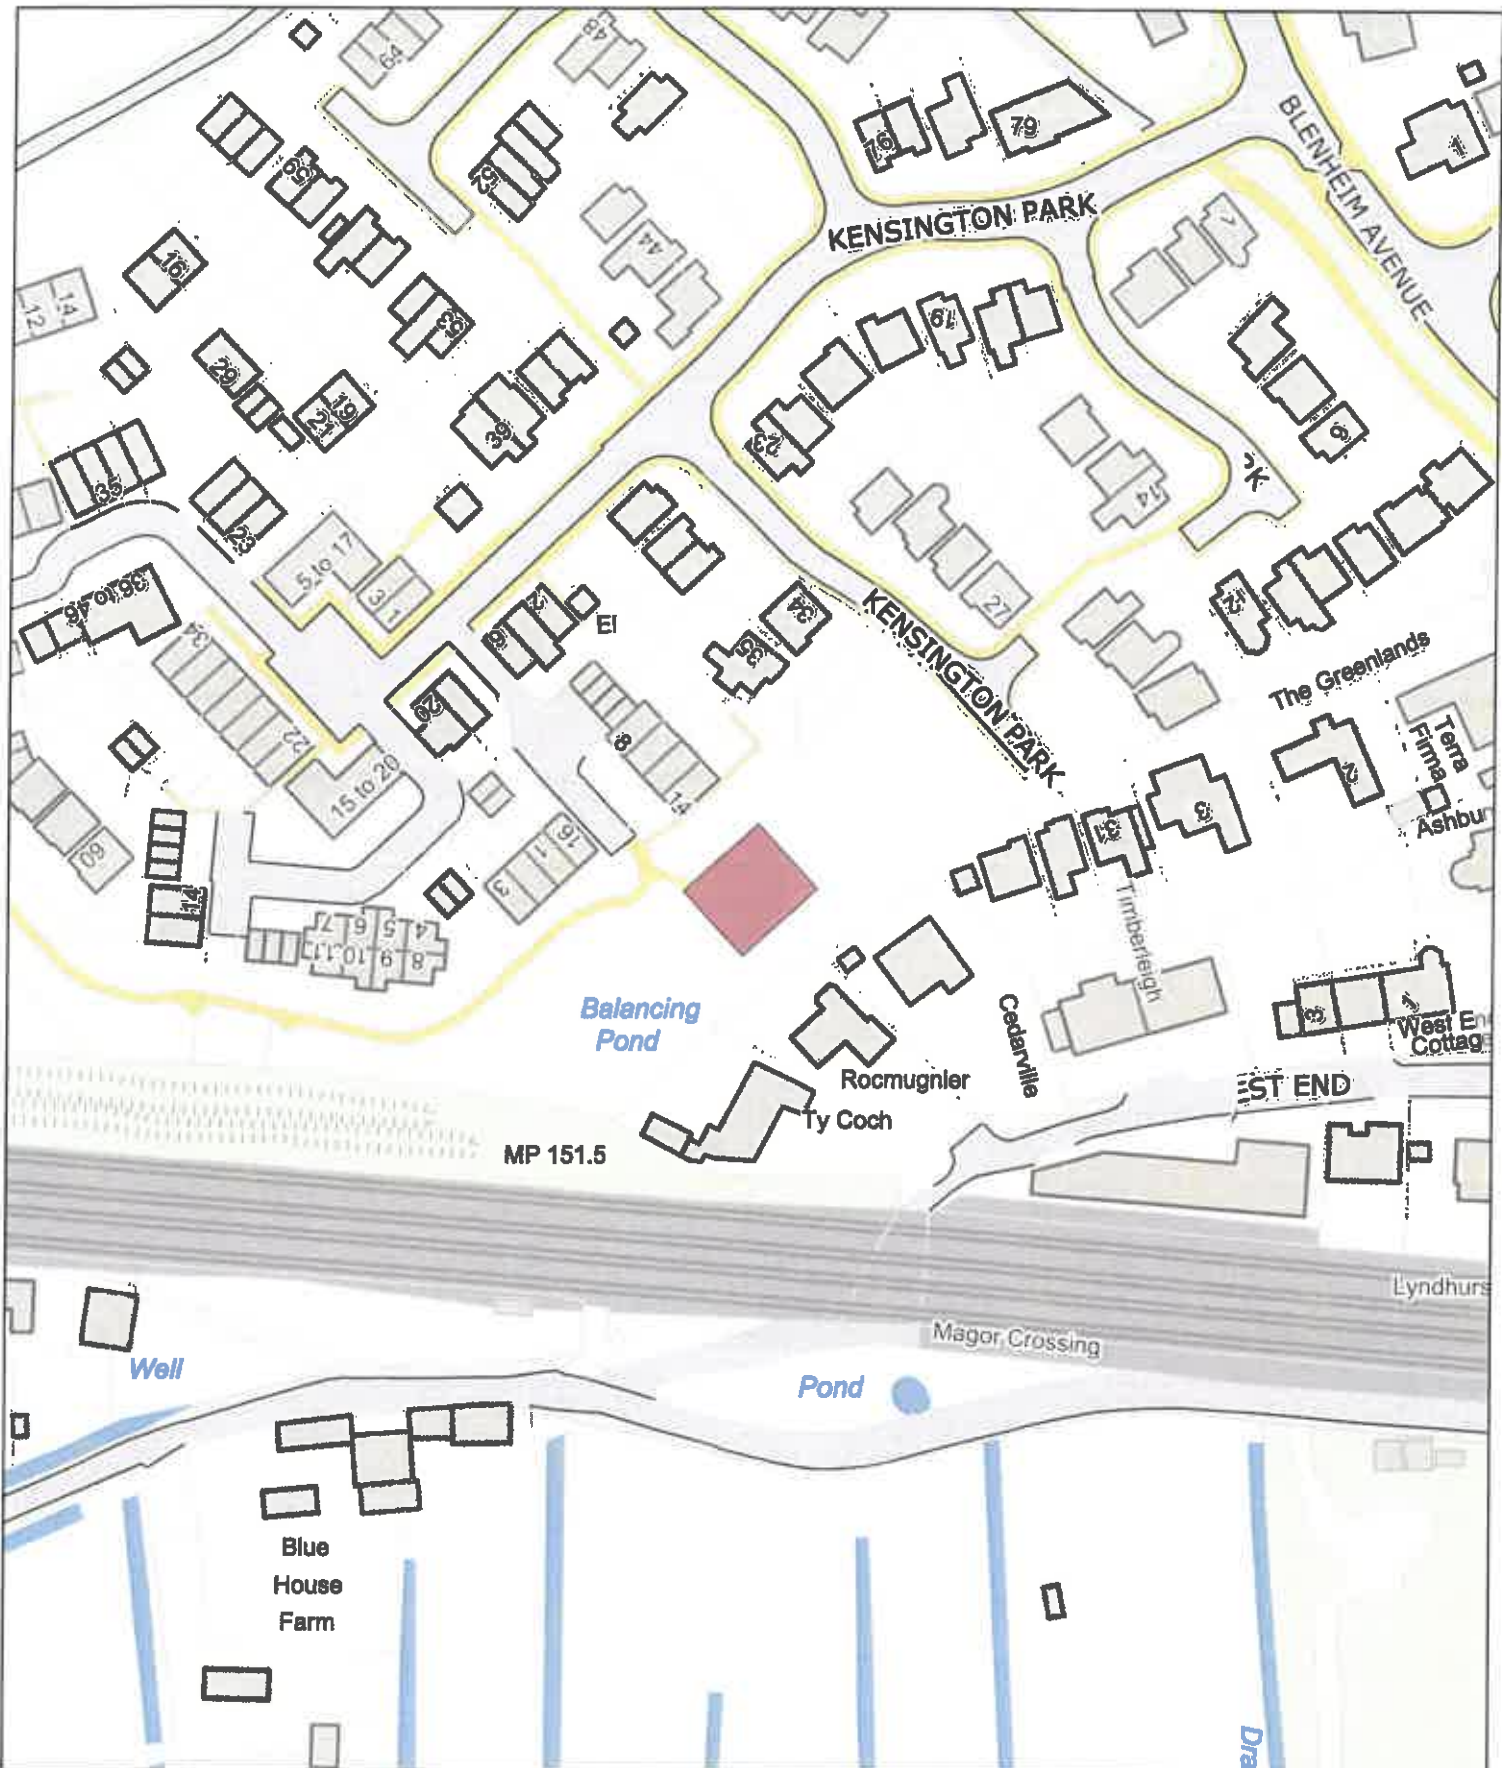

P.M
0059/24

MAU-PSPO-134
E (No Dogs) / G (Gwahardd)
Kensington Park Play Area, Magor / Man Chwarae Parc
Kensington, Magwyr
Date: 1st June 2024 / Dyddiad: 1af Mehefin 2024

Legend / Nodiant

No Dogs / Gwahardd

1:1,250