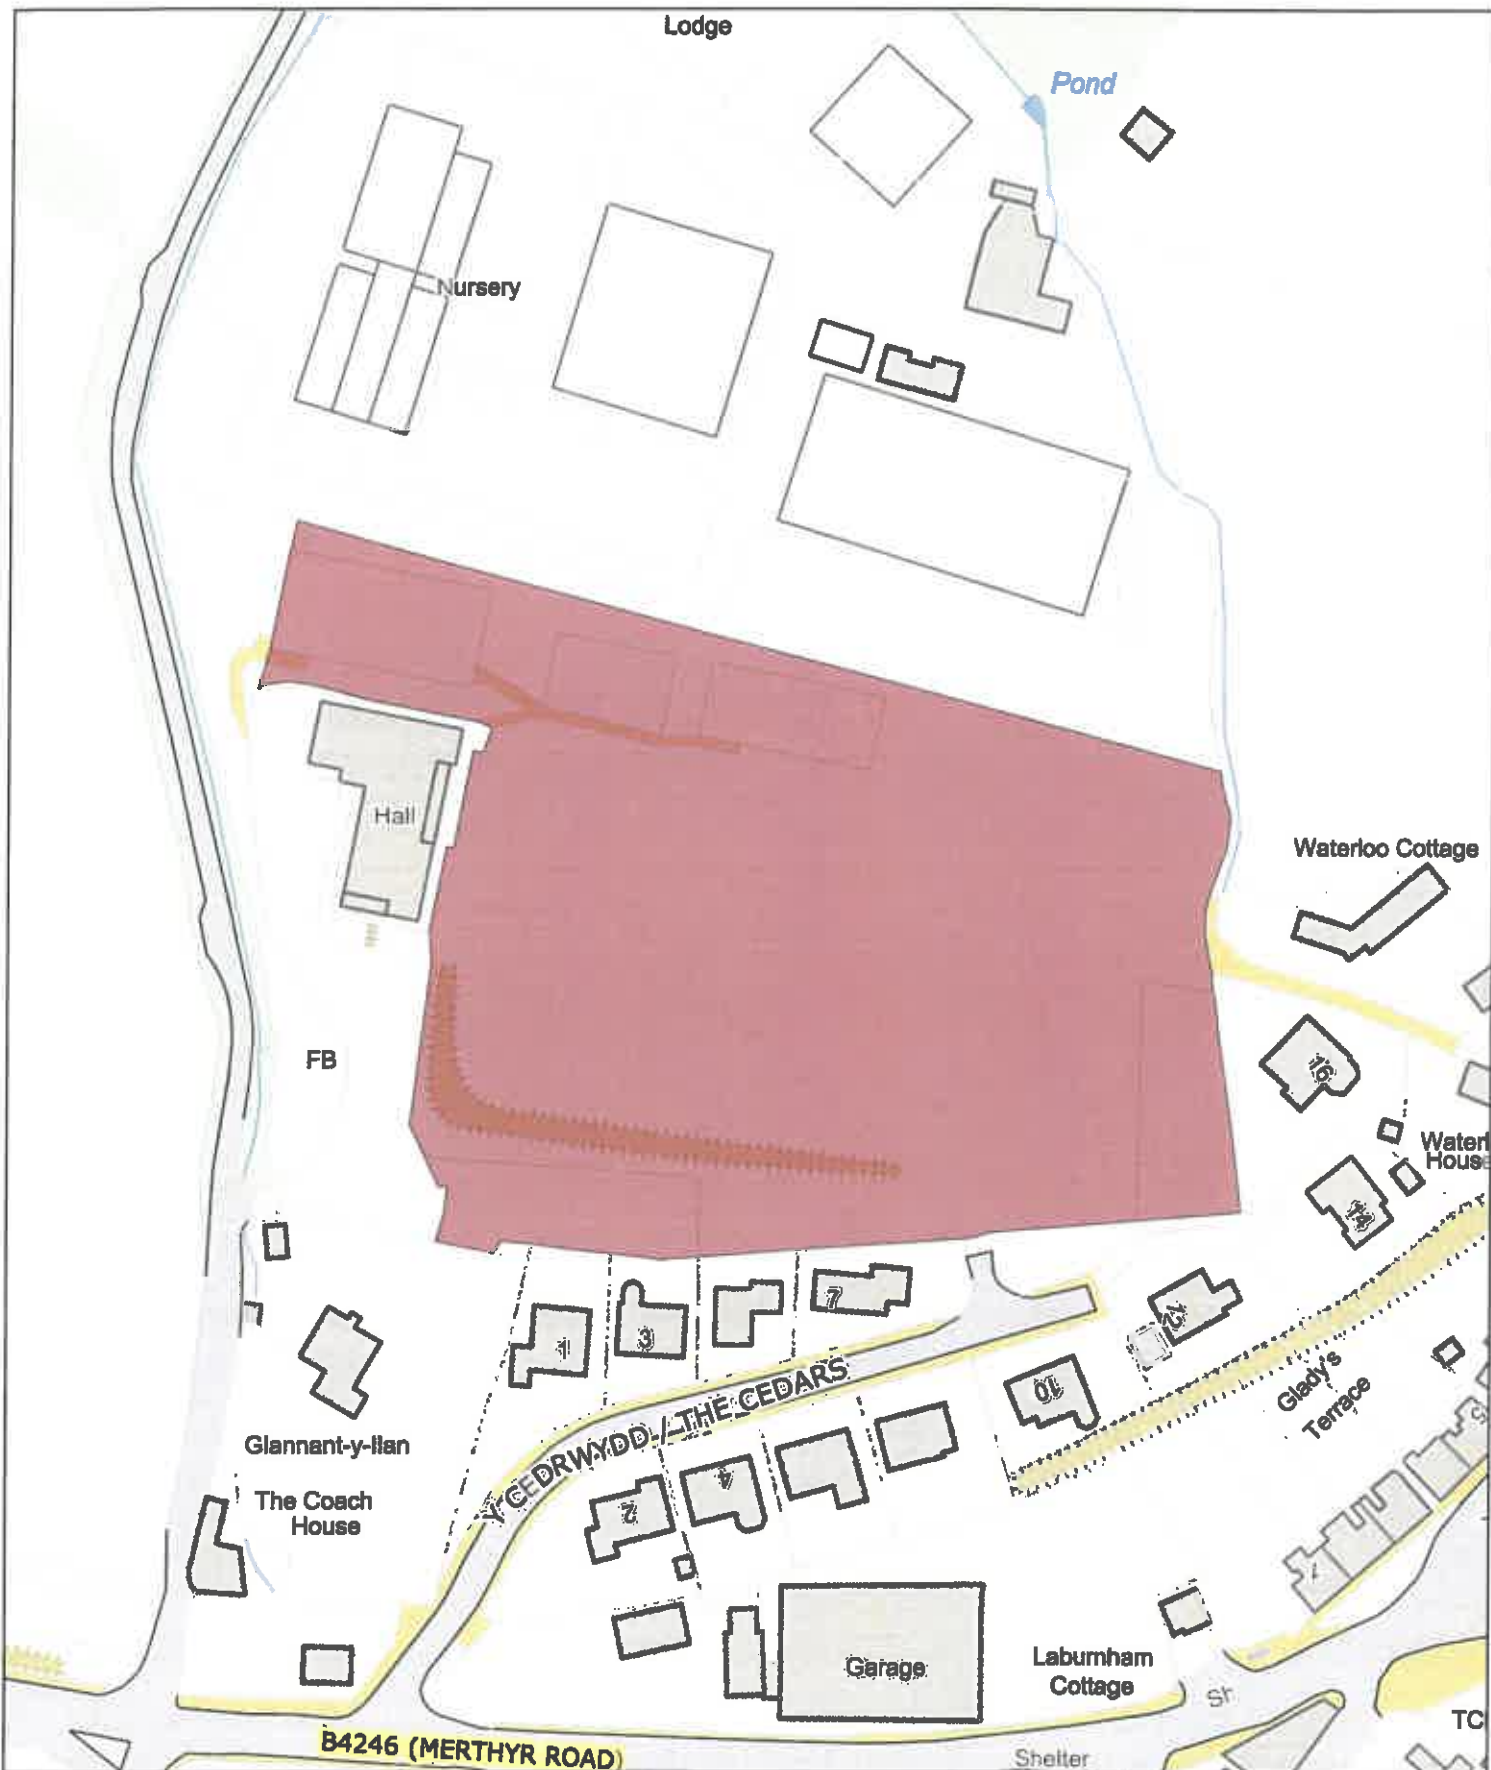

P.M
0059/24

LLF-PSPO-117

E (No Dogs) / G (Gwahardd)

Centenary Field, Llanfoist / Centenary Field, Llan-ffwyst

Date: 1st June 2024 / Dyddiad: 1af Mehefin 2024

Legend / Nodiant

No Dogs /
Gwahardd

1:1,250