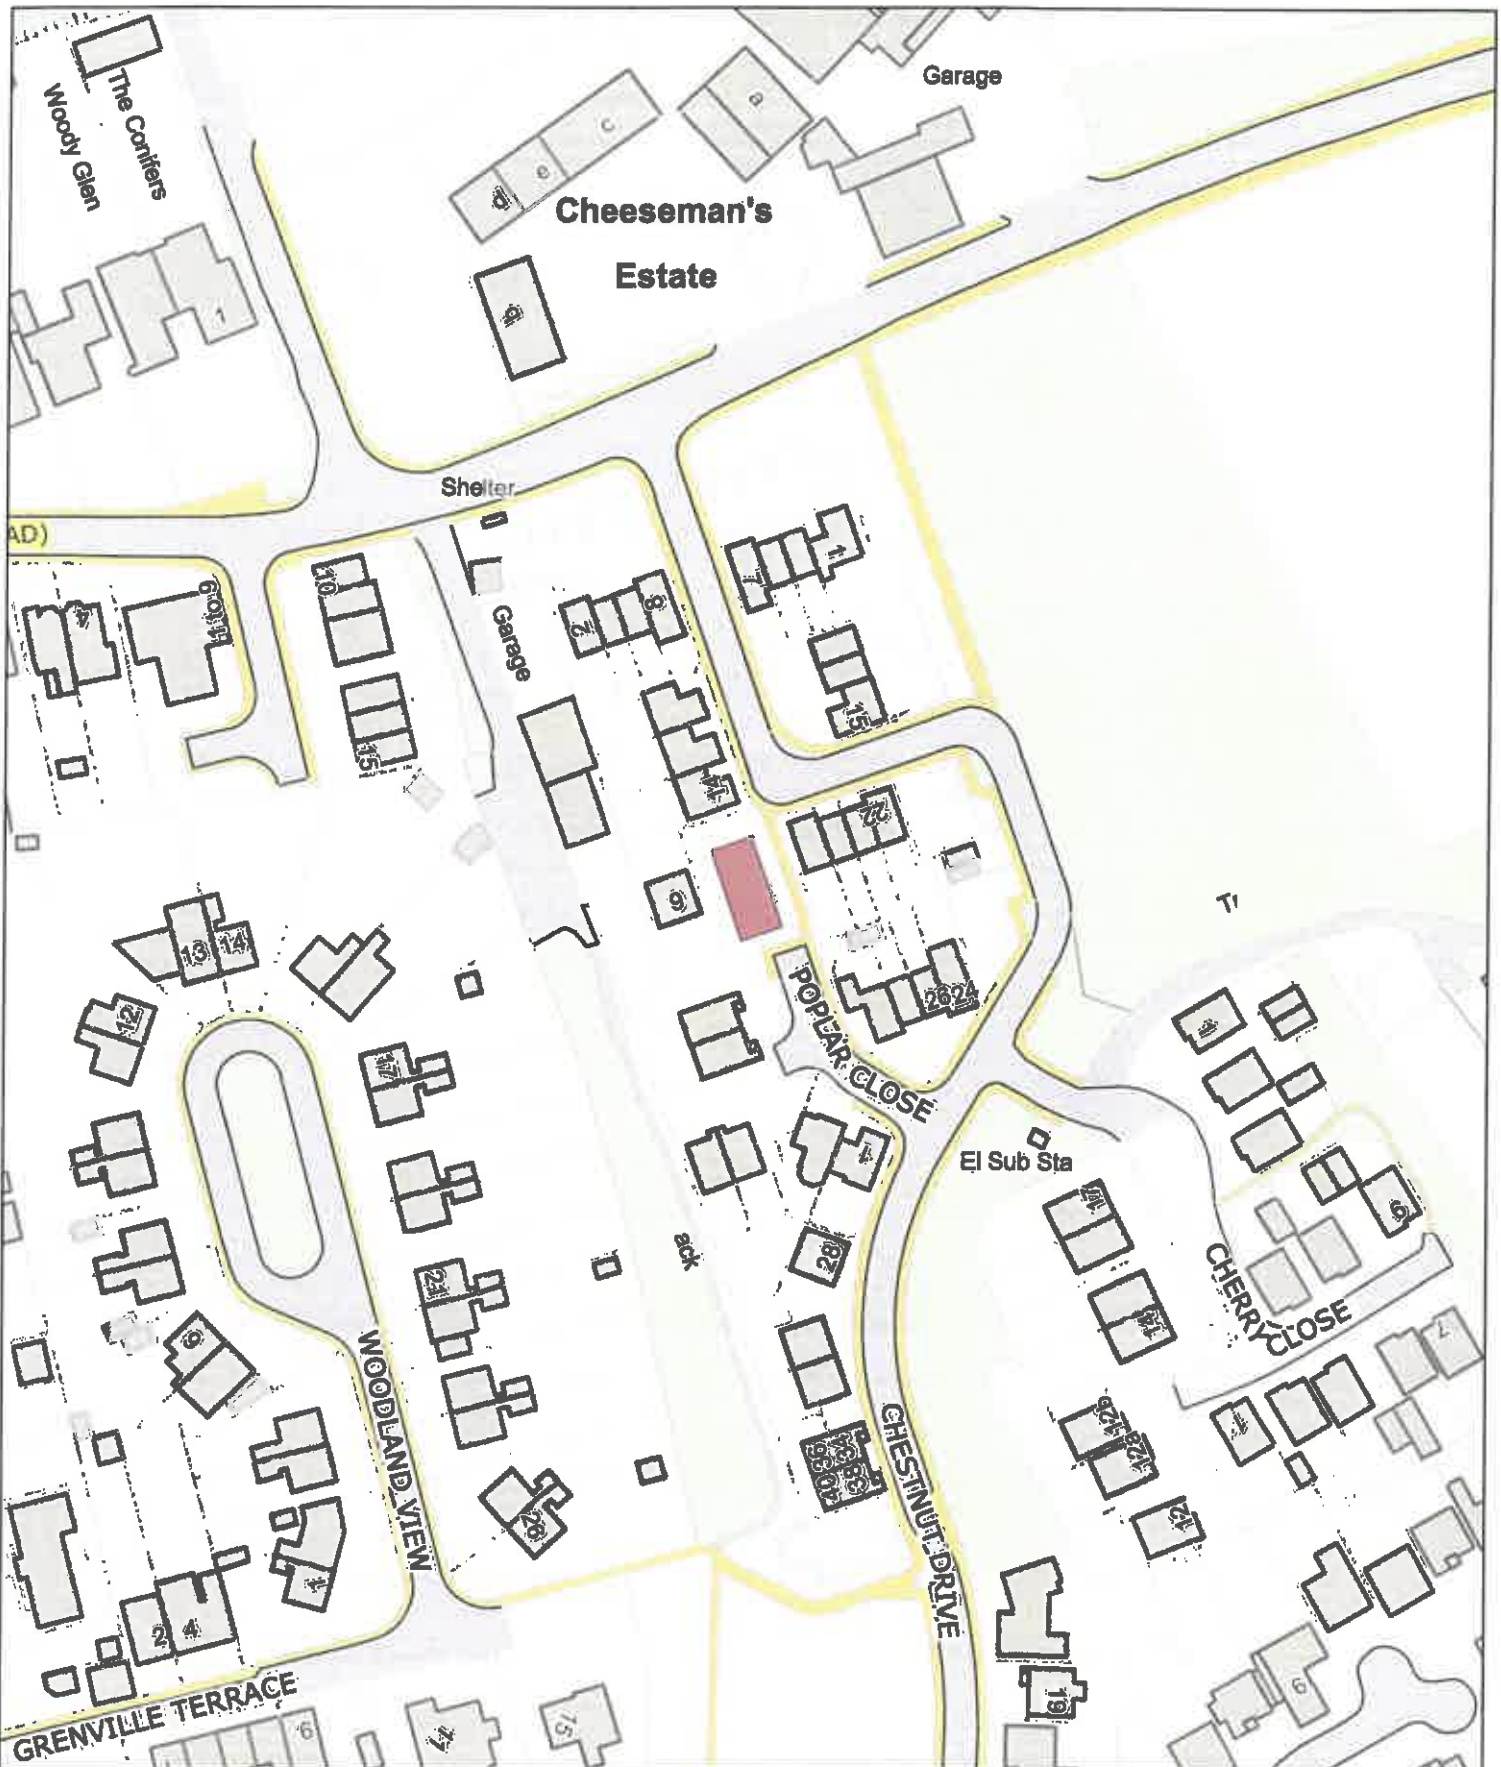

**No Dogs /
Gwahardd**

1:1,250

P.M
0059/24

ROG-PSPO-182

E (No Dogs) / G (Gwahardd)

Poplar Close Play Area, Rogiet / Man Chwarae Clos Poplar, Rogiet

Date: 1st June 2024 / Dyddiad: 1af Mehefin 2024

Legend / Nodiant