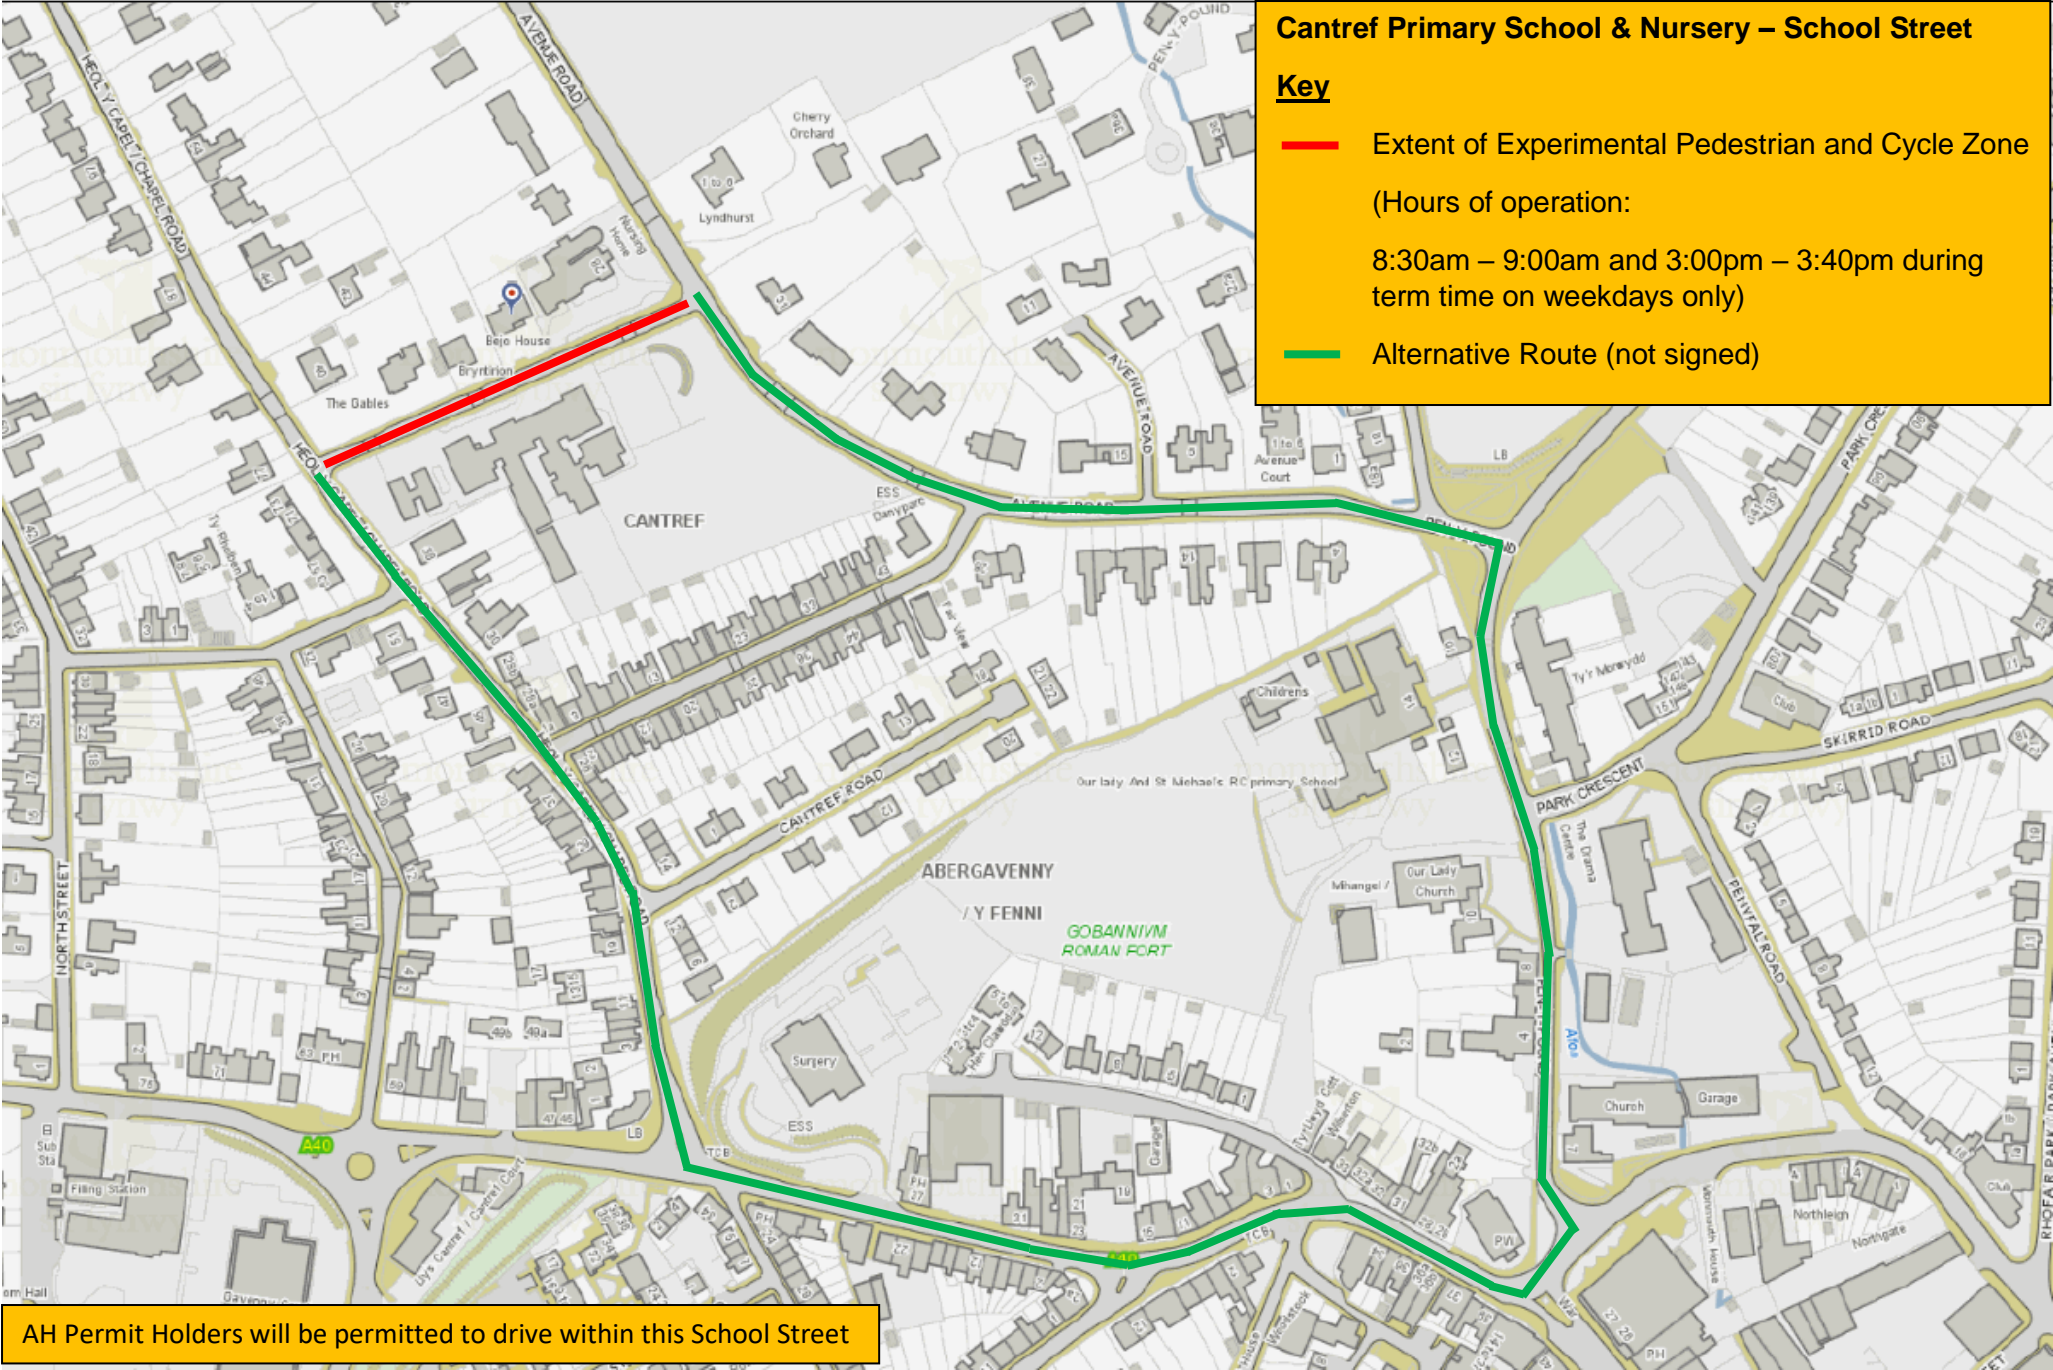

# Cantref Primary School & Nursery – School Street

## Key

-  Extent of Experimental Pedestrian and Cycle Zone  
(Hours of operation:  
8:30am – 9:00am and 3:00pm – 3:40pm during  
term time on weekdays only)
-  Alternative Route (not signed)

AH Permit Holders will be permitted to drive within this School Street